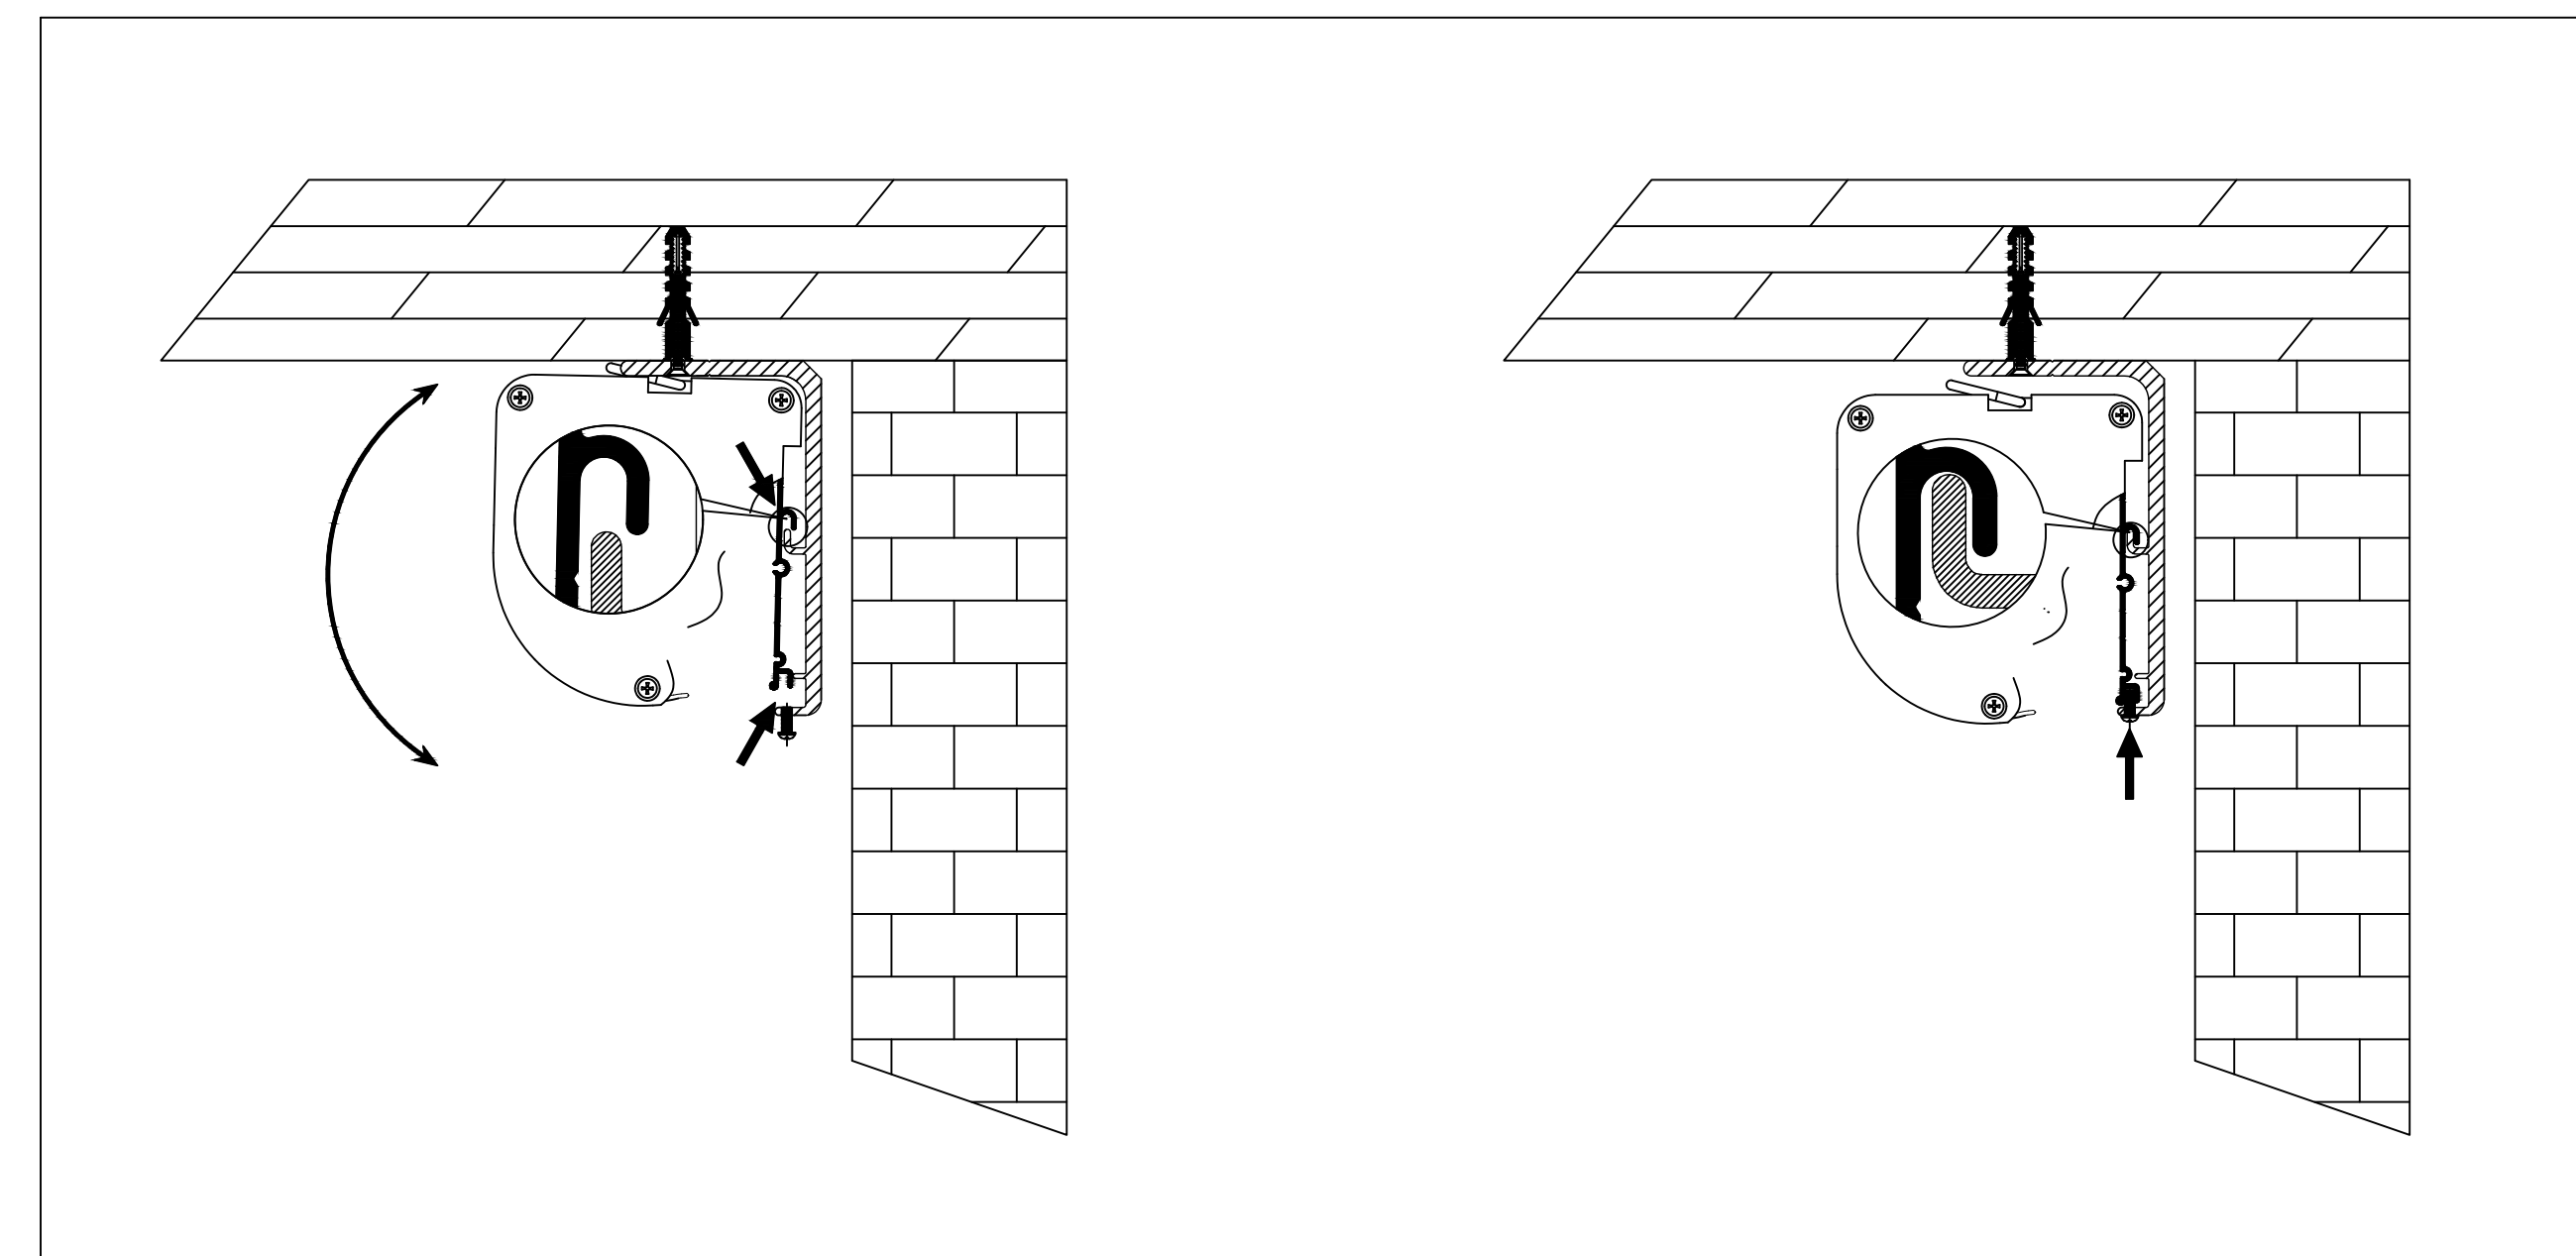

Wired Trigger Port

Wall Control Port

Learn Key

Mounting Bracket

Holes for ceiling mount

Lip that latches onto housing

Holes for wall mount

AudioWeave 4K Tab-Tensioned
Motorized Screen 120" 16:9

Product Model: EV-T3AW-120-1.15

not to scale

Page 2 of 3

Mounting Diagrams

Wall Mount

Ceiling Mount

Hanging Ceiling Mount

AudioWeave 4K Tab-Tensioned
Motorized Screen 120" 16:9