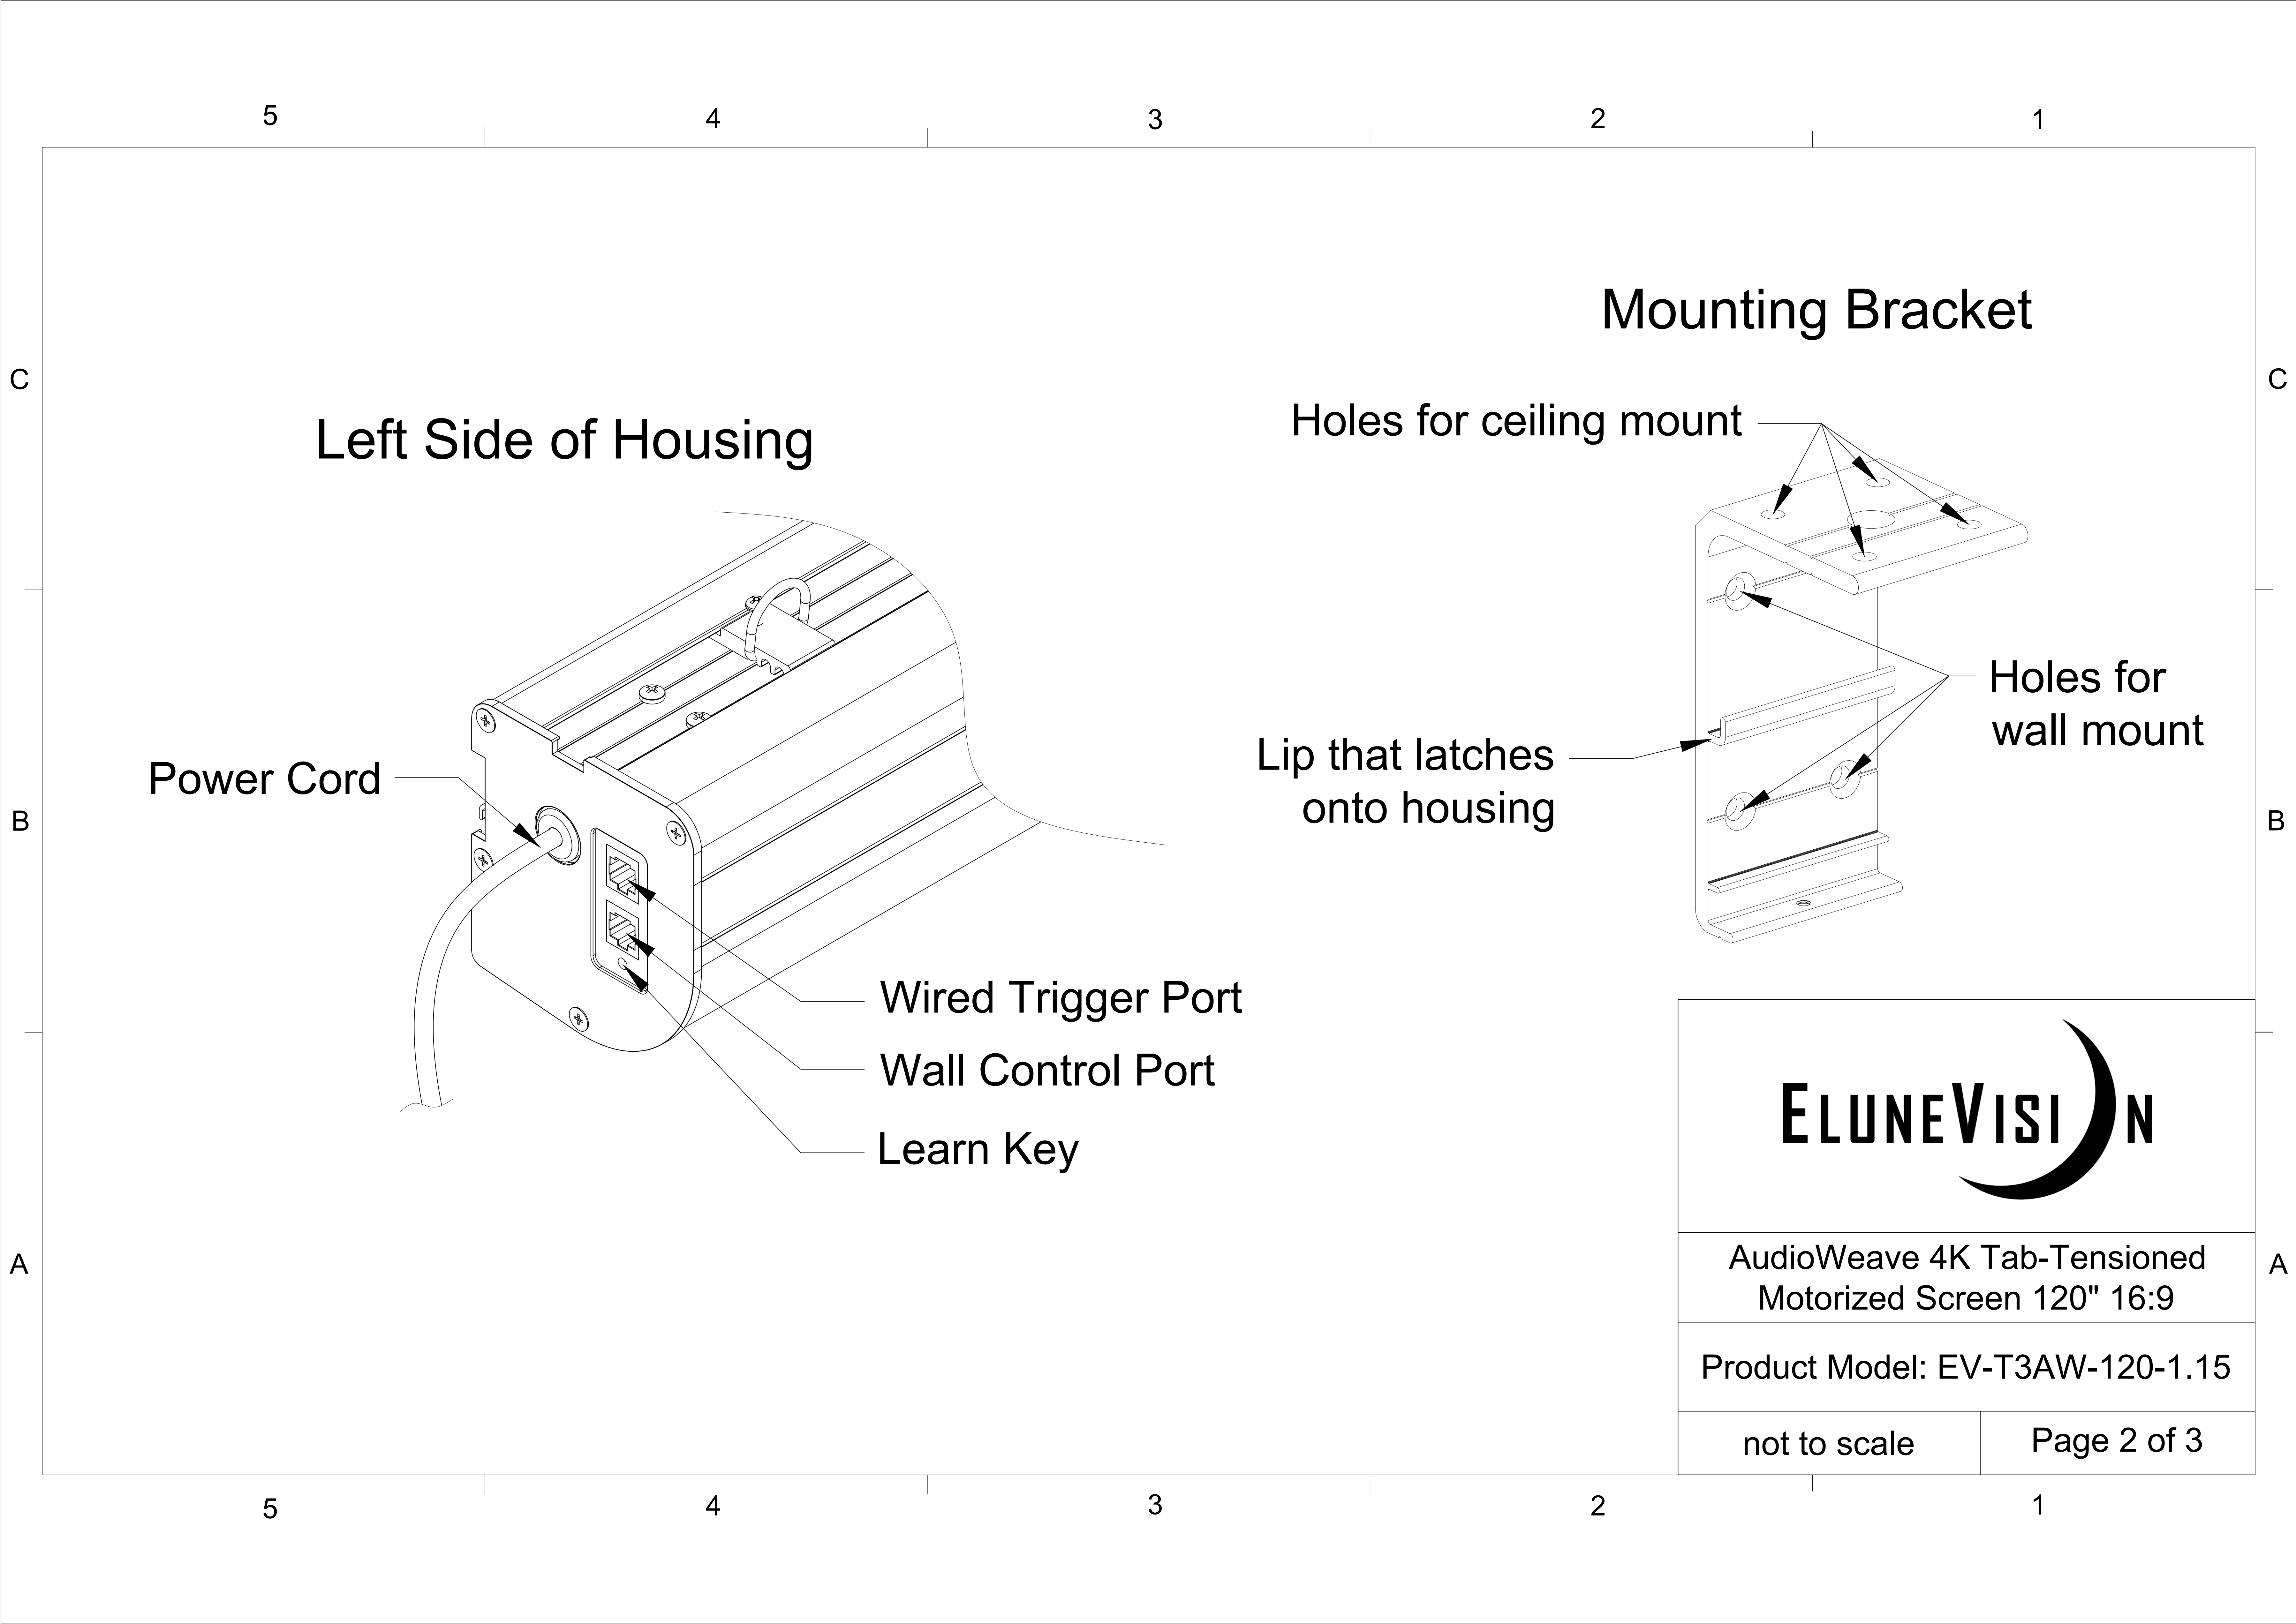

Extended View

Retracted View

AudioWeave 4K Tab-Tensioned
Motorized Screen 120" 16:9

Product Model: EV-T3AW-120-1.15

not to scale

Page 1 of 3

Left Side of Housing

Power Cord

Wired Trigger Port

Wall Control Port

Learn Key

Mounting Bracket

Holes for ceiling mount

Lip that latches onto housing

Holes for wall mount

AudioWeave 4K Tab-Tensioned
Motorized Screen 120" 16:9

Product Model: EV-T3AW-120-1.15

not to scale

Page 2 of 3

Mounting Diagrams

Wall Mount

Ceiling Mount

Hanging Ceiling Mount

AudioWeave 4K Tab-Tensioned
Motorized Screen 120" 16:9

Product Model: EV-T3AW-120-1.15

not to scale

Page 3 of 3