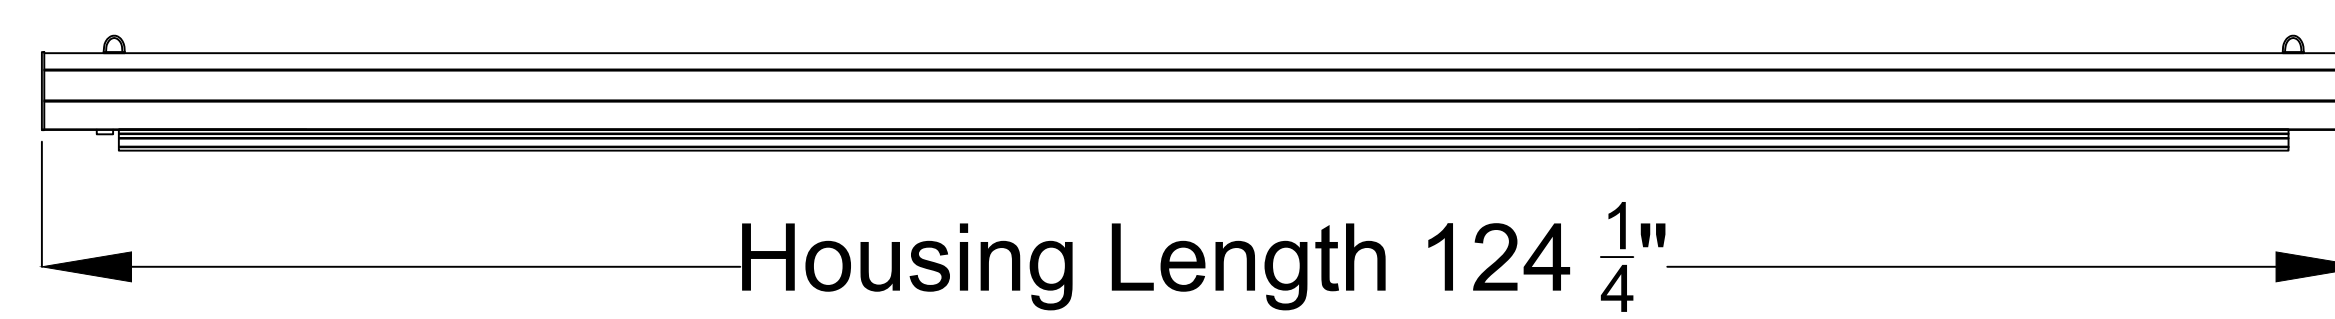

Extended View

Retracted View

AudioWeave 4K Tab-Tensioned
Motorized Screen 120" 16:9

Product Model: EV-T3AW-120-1.15

not to scale

Page 1 of 3

Left Side of Housing

Power Cord

Wired Trigger Port

Wall Control Port

Learn Key

Mounting Bracket

Holes for ceiling mount

Lip that latches onto housing

Holes for wall mount

AudioWeave 4K Tab-Tensioned
Motorized Screen 120" 16:9

Product Model: EV-T3AW-120-1.15

not to scale

Page 2 of 3

Mounting Diagrams

Wall Mount

Ceiling Mount

Hanging Ceiling Mount

AudioWeave 4K Tab-Tensioned
Motorized Screen 120" 16:9

Product Model: EV-T3AW-120-1.15

not to scale

Page 3 of 3