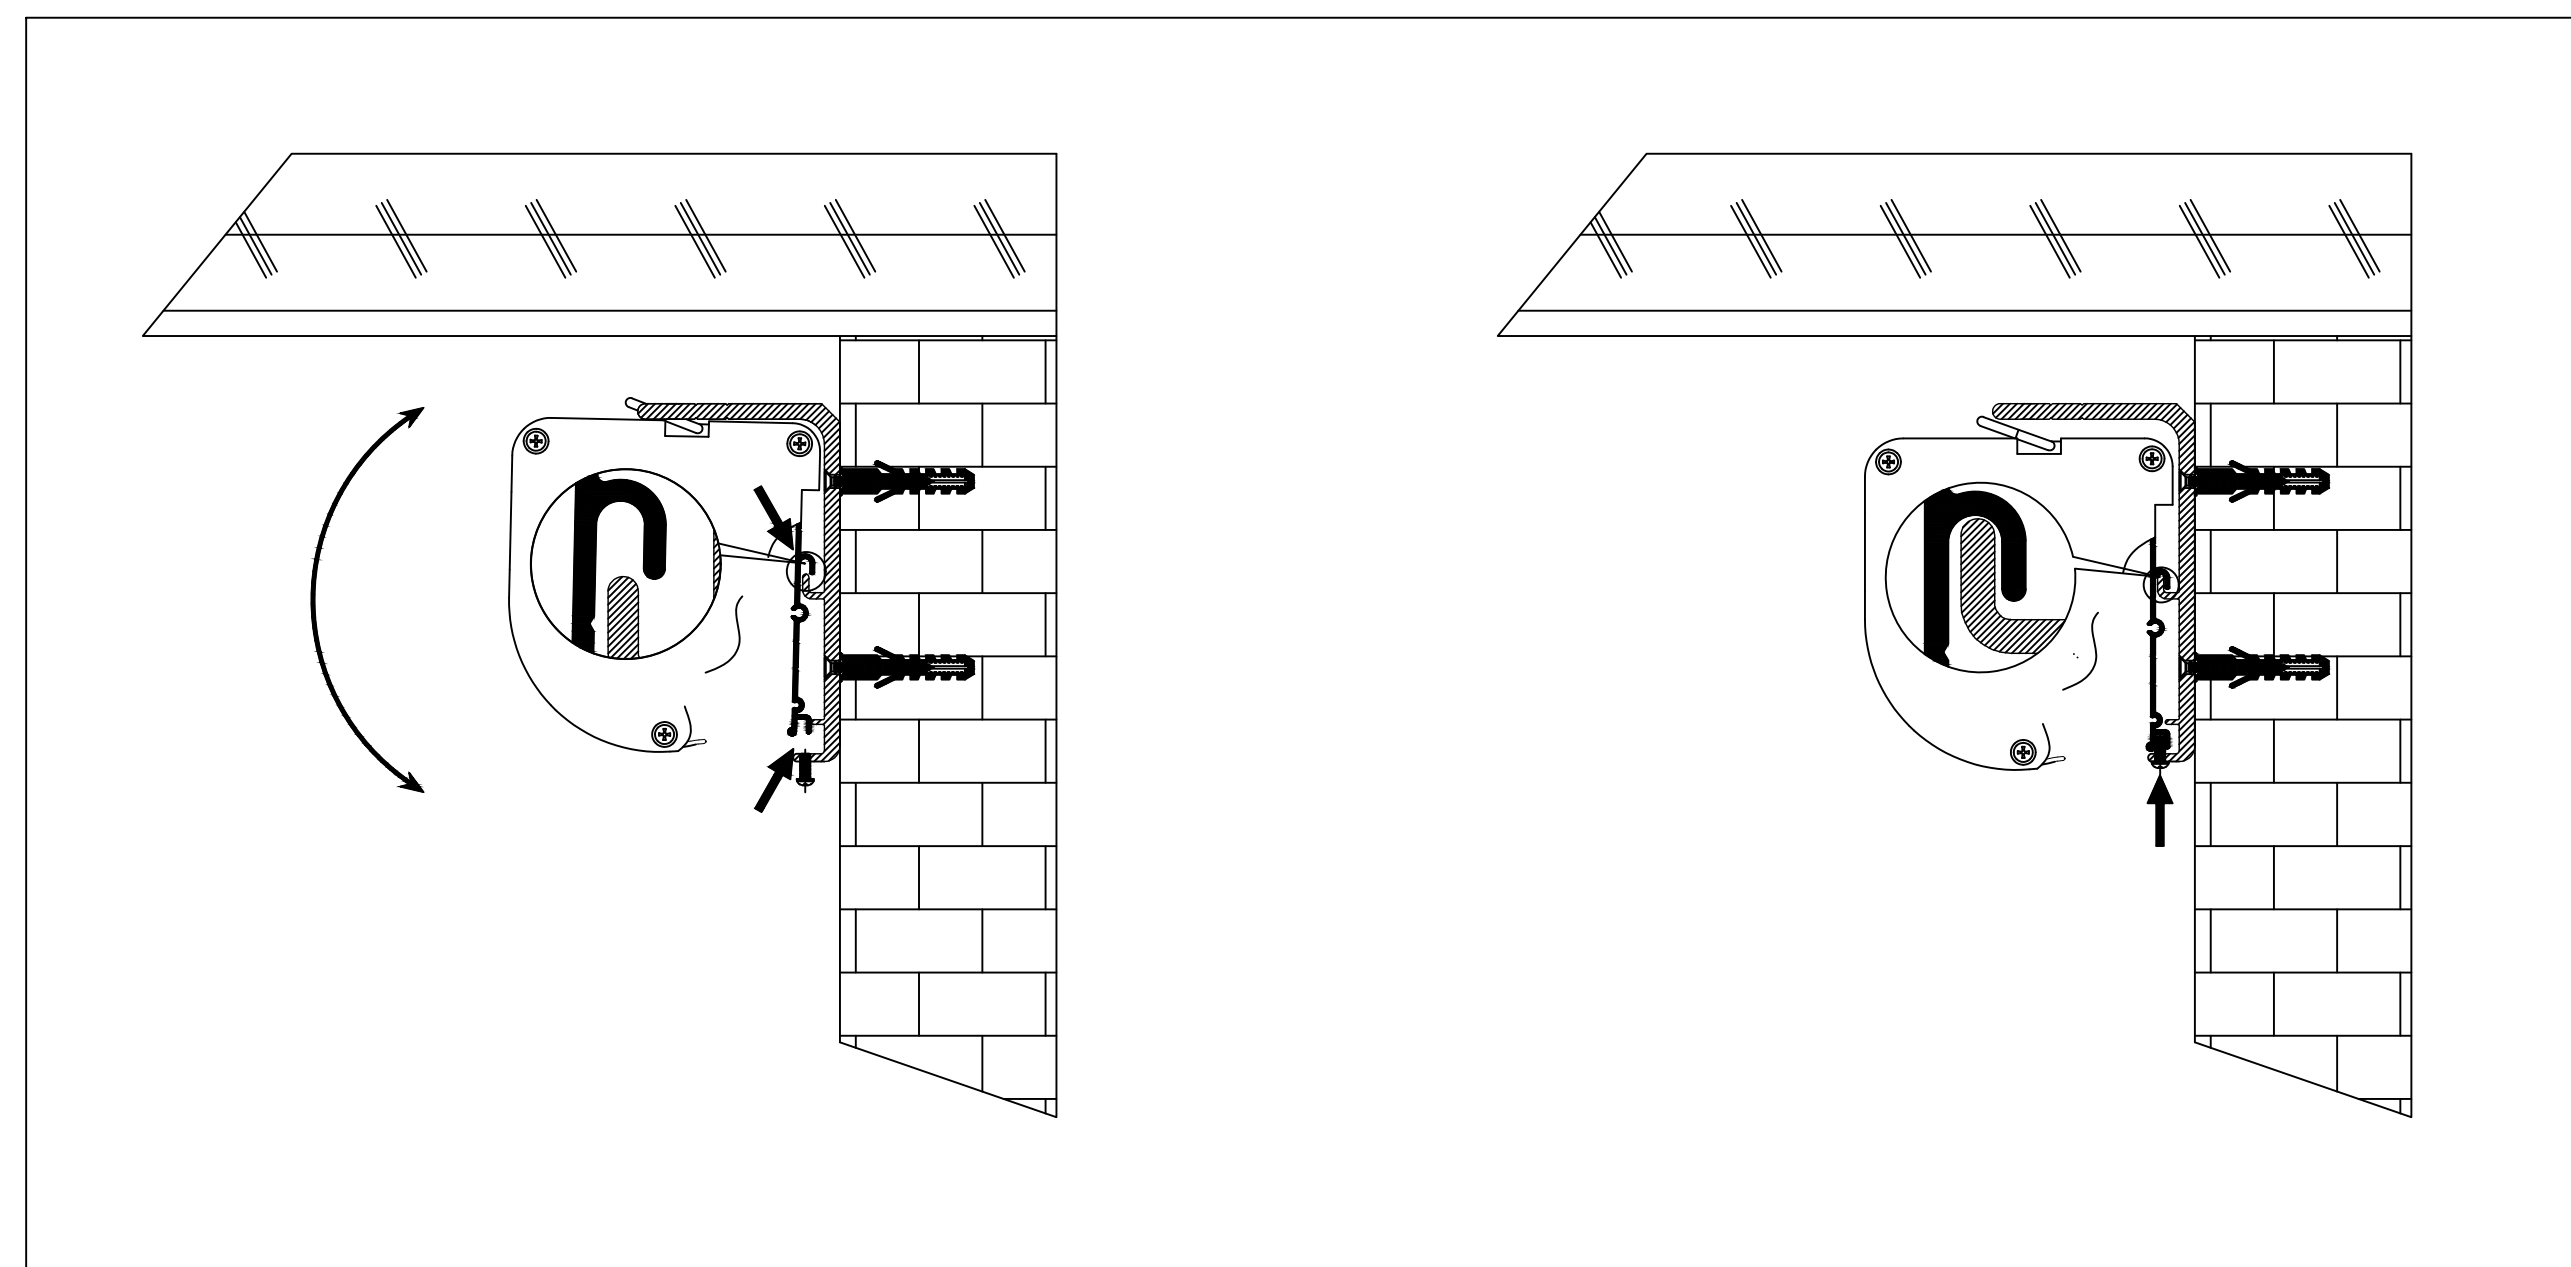

Wired Trigger Port

Wall Control Port

Learn Key

Mounting Bracket

Holes for ceiling mount

Lip that latches onto housing

Holes for wall mount

AudioWeave 4K Tab-Tensioned
Motorized Screen 120" 16:9

Product Model: EV-T3AW-120-1.15

not to scale

Page 2 of 3

Mounting Diagrams

Wall Mount

Ceiling Mount

Hanging Ceiling Mount

AudioWeave 4K Tab-Tensioned
Motorized Screen 120" 16:9

Product Model: EV-T3AW-120-1.15

not to scale

Page 3 of 3