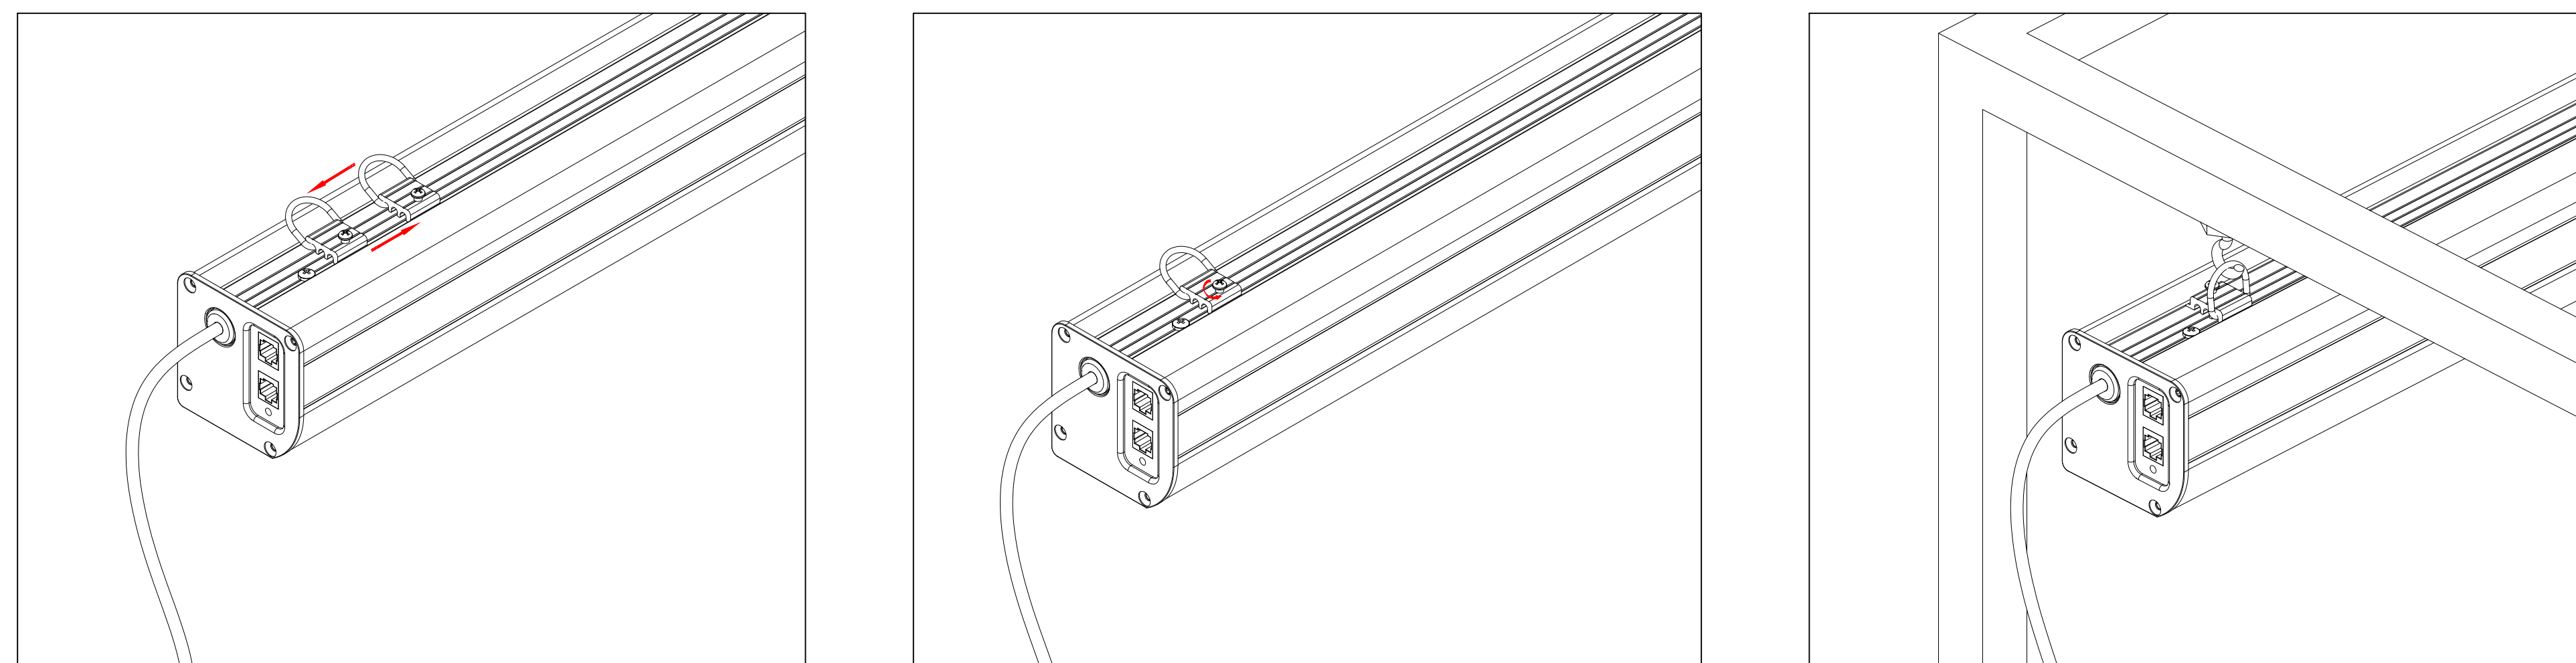

Wired Trigger Port

Wall Control Port

Learn Key

Mounting Bracket

Holes for ceiling mount

Lip that latches onto housing

Holes for wall mount

AudioWeave 4K Tab-Tensioned
Motorized Screen 120" 16:9

Product Model: EV-T3AW-120-1.15

not to scale

Page 2 of 3

Mounting Diagrams

Wall Mount

Ceiling Mount

Hanging Ceiling Mount

AudioWeave 4K Tab-Tensioned
Motorized Screen 120" 16:9