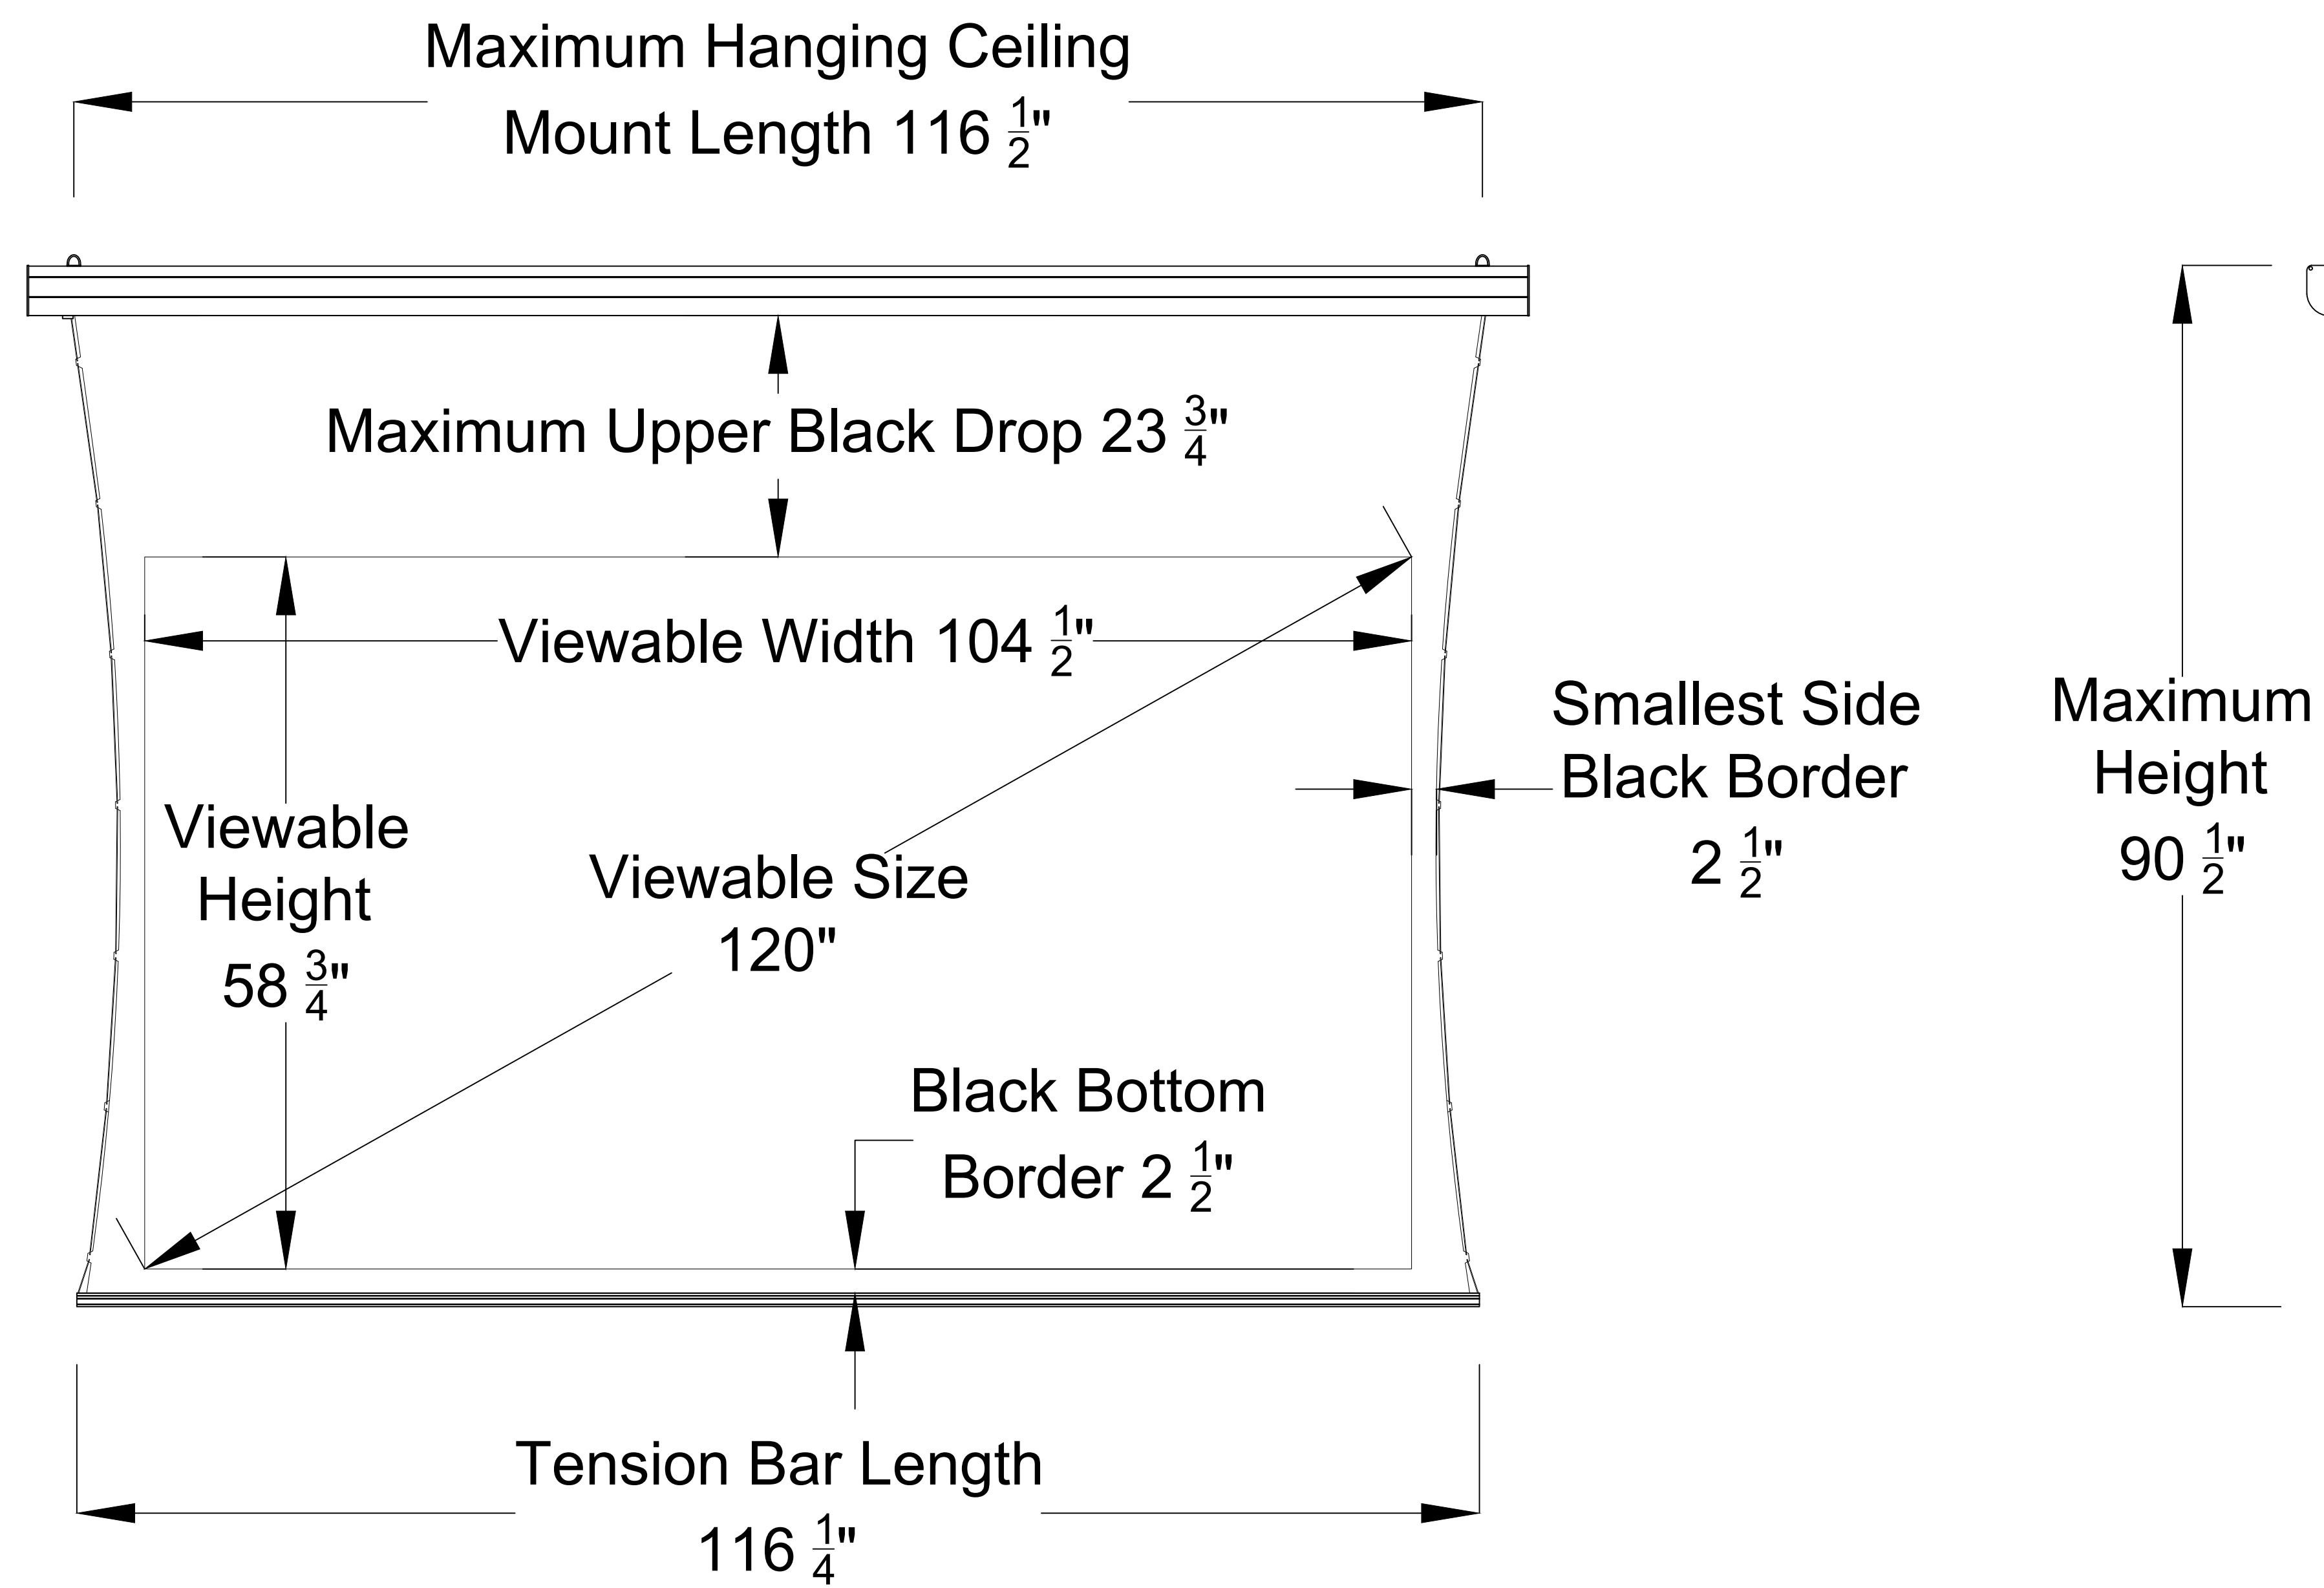

Extended View

Retracted View

AudioWeave 4K Tab-Tensioned
Motorized Screen 120" 16:9

Product Model: EV-T3AW-120-1.15

not to scale

Page 1 of 3

Left Side of Housing

Power Cord

Wired Trigger Port

Wall Control Port

Learn Key

Mounting Bracket

Holes for ceiling mount

Lip that latches onto housing

Holes for wall mount

AudioWeave 4K Tab-Tensioned
Motorized Screen 120" 16:9

Product Model: EV-T3AW-120-1.15

not to scale

Page 2 of 3

Mounting Diagrams

Wall Mount

Ceiling Mount

Hanging Ceiling Mount

AudioWeave 4K Tab-Tensioned
Motorized Screen 120" 16:9

Product Model: EV-T3AW-120-1.15

not to scale

Page 3 of 3