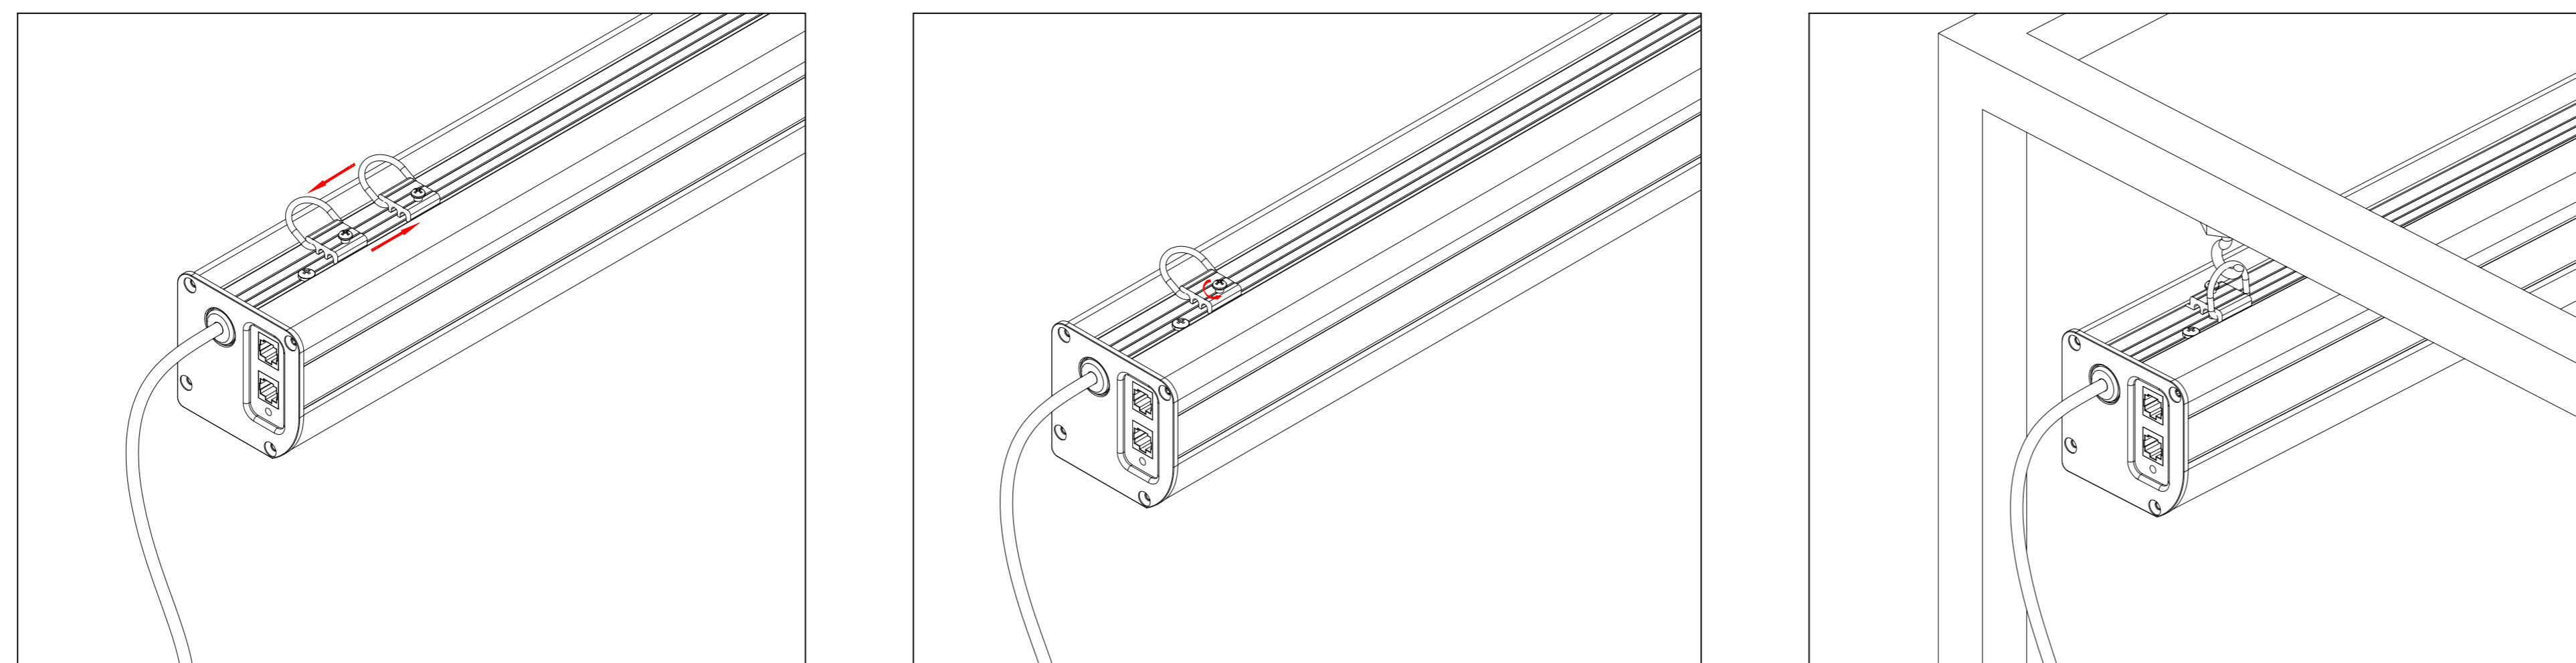

Wired Trigger Port
 Wall Control Port
 Learn Key

Mounting Bracket

Holes for ceiling mount

Lip that latches onto housing

Holes for wall mount

AudioWeave 4K Tab-Tensioned
 Motorized Screen 135" 16:9
 Product Model: EV-T3AW-135-1.15
 not to scale Page 2 of 3

Mounting Diagrams

Wall Mount

Ceiling Mount

Hanging Ceiling Mount

AudioWeave 4K Tab-Tensioned
Motorized Screen 135" 16:9

Product Model: EV-T3AW-135-1.15

not to scale

Page 3 of 3