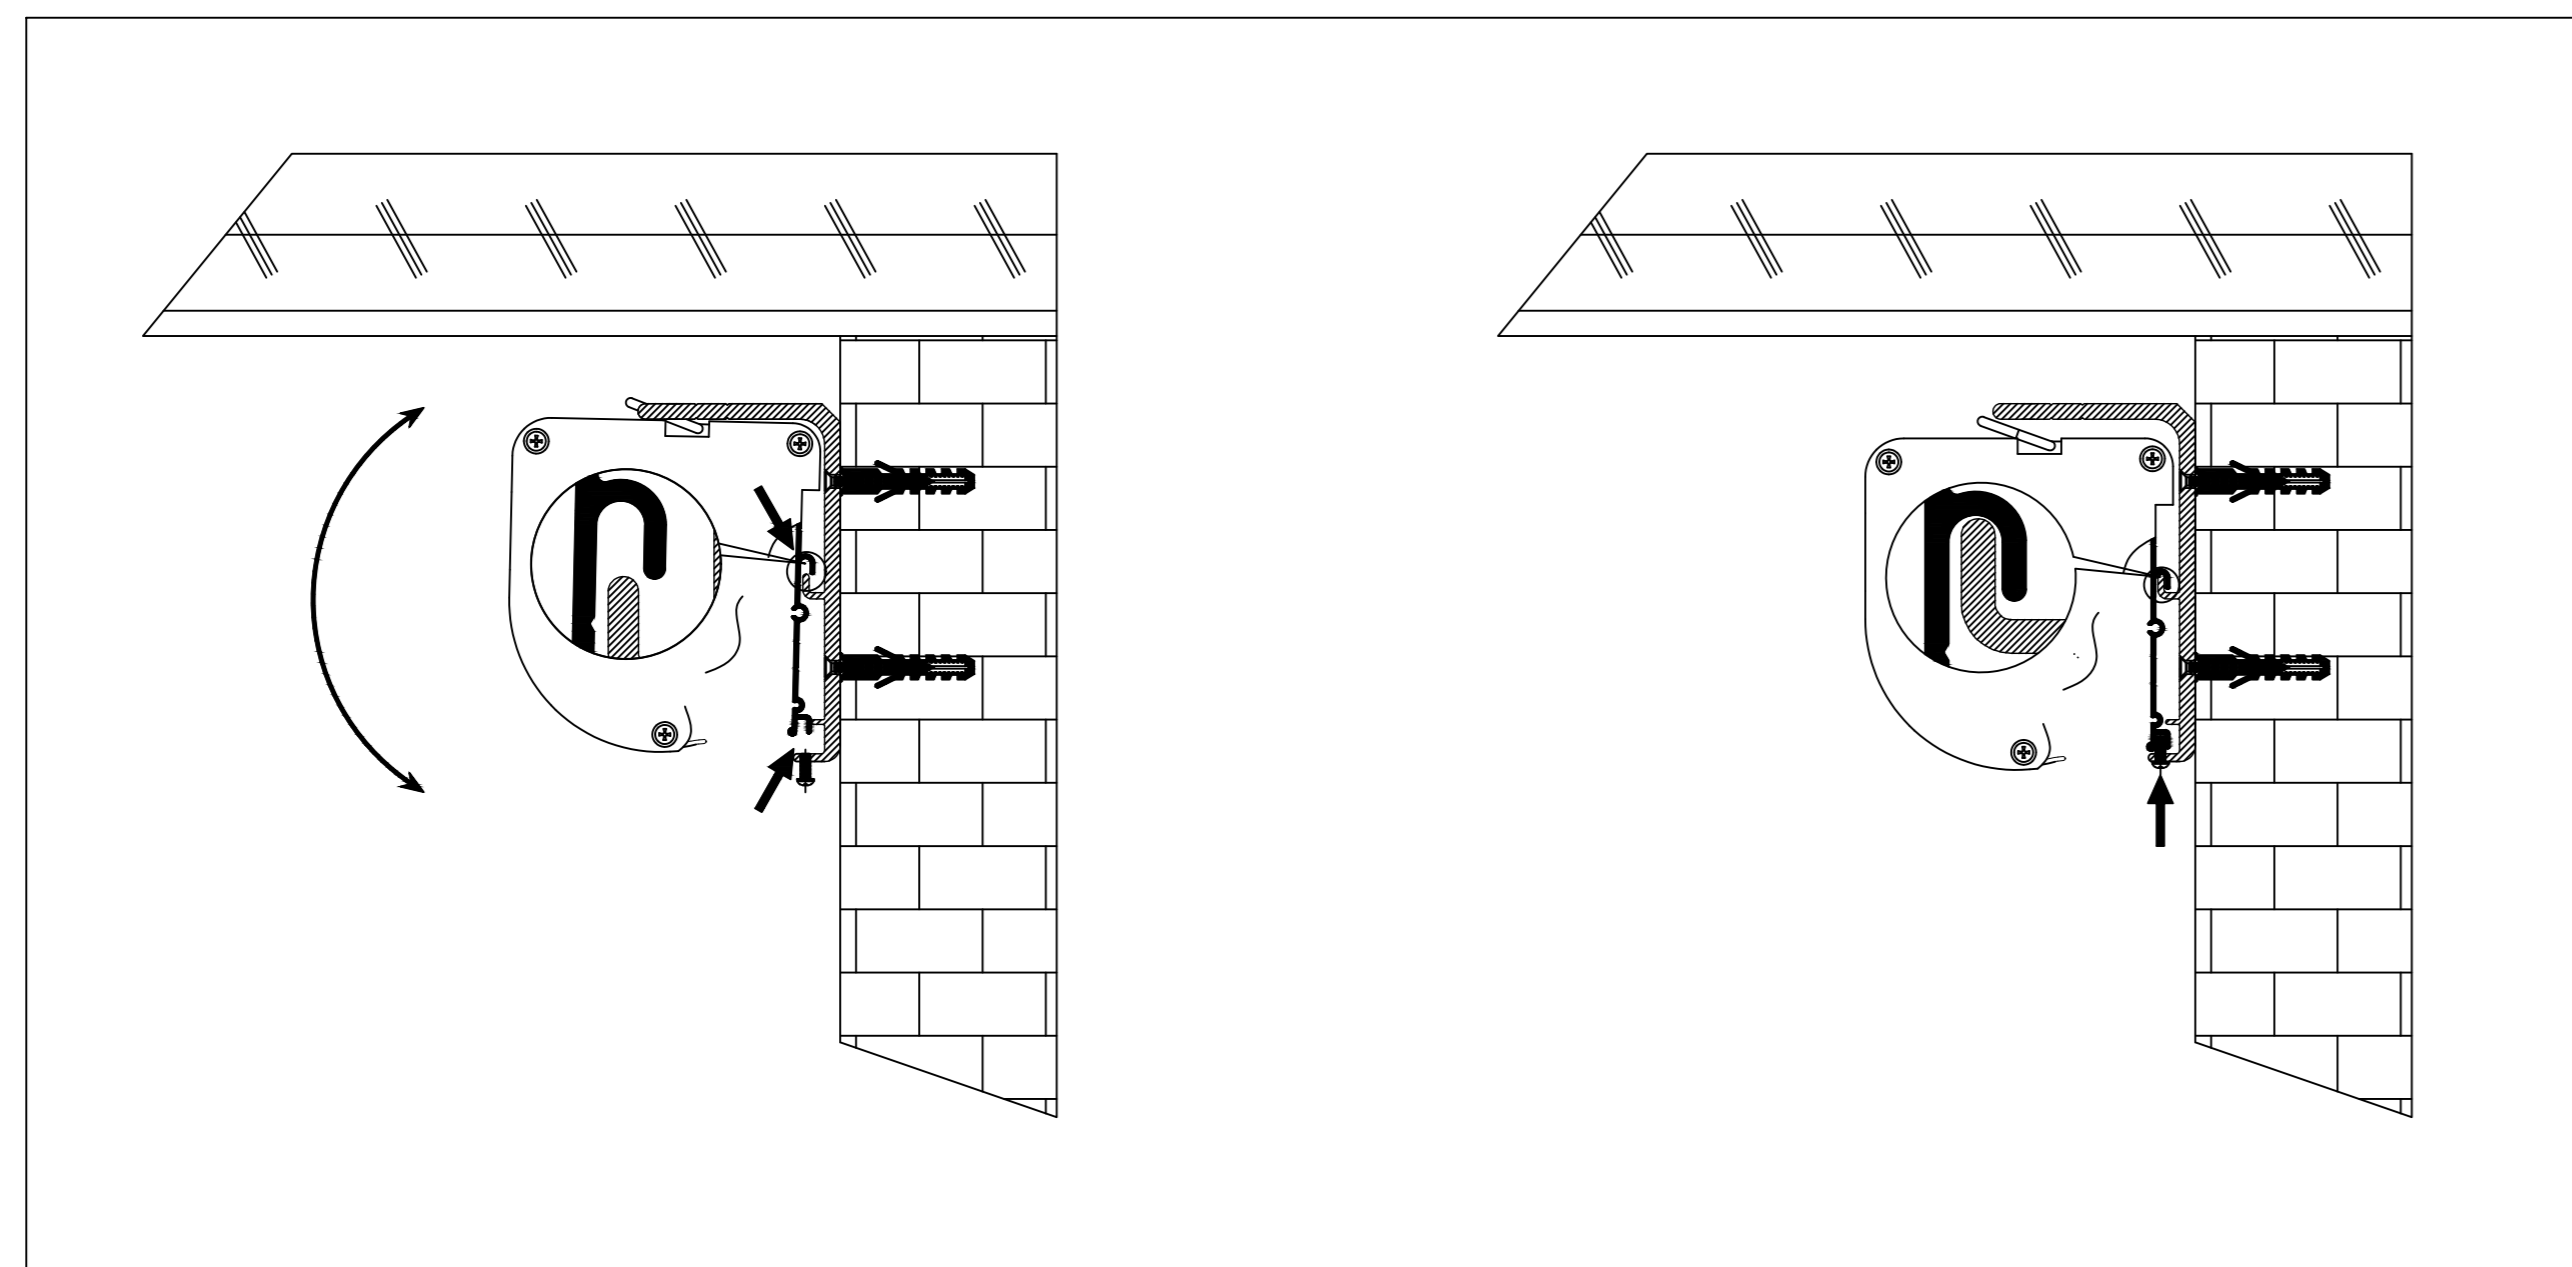

Wired Trigger Port
 Wall Control Port
 Learn Key

Mounting Bracket

Holes for ceiling mount

Lip that latches onto housing

Holes for wall mount

AudioWeave 4K Tab-Tensioned
 Motorized Screen 135" 16:9
 Product Model: EV-T3AW-135-1.15
 not to scale Page 2 of 3

Mounting Diagrams

Wall Mount

Ceiling Mount

Hanging Ceiling Mount

AudioWeave 4K Tab-Tensioned
Motorized Screen 135" 16:9

Product Model: EV-T3AW-135-1.15

not to scale

Page 3 of 3