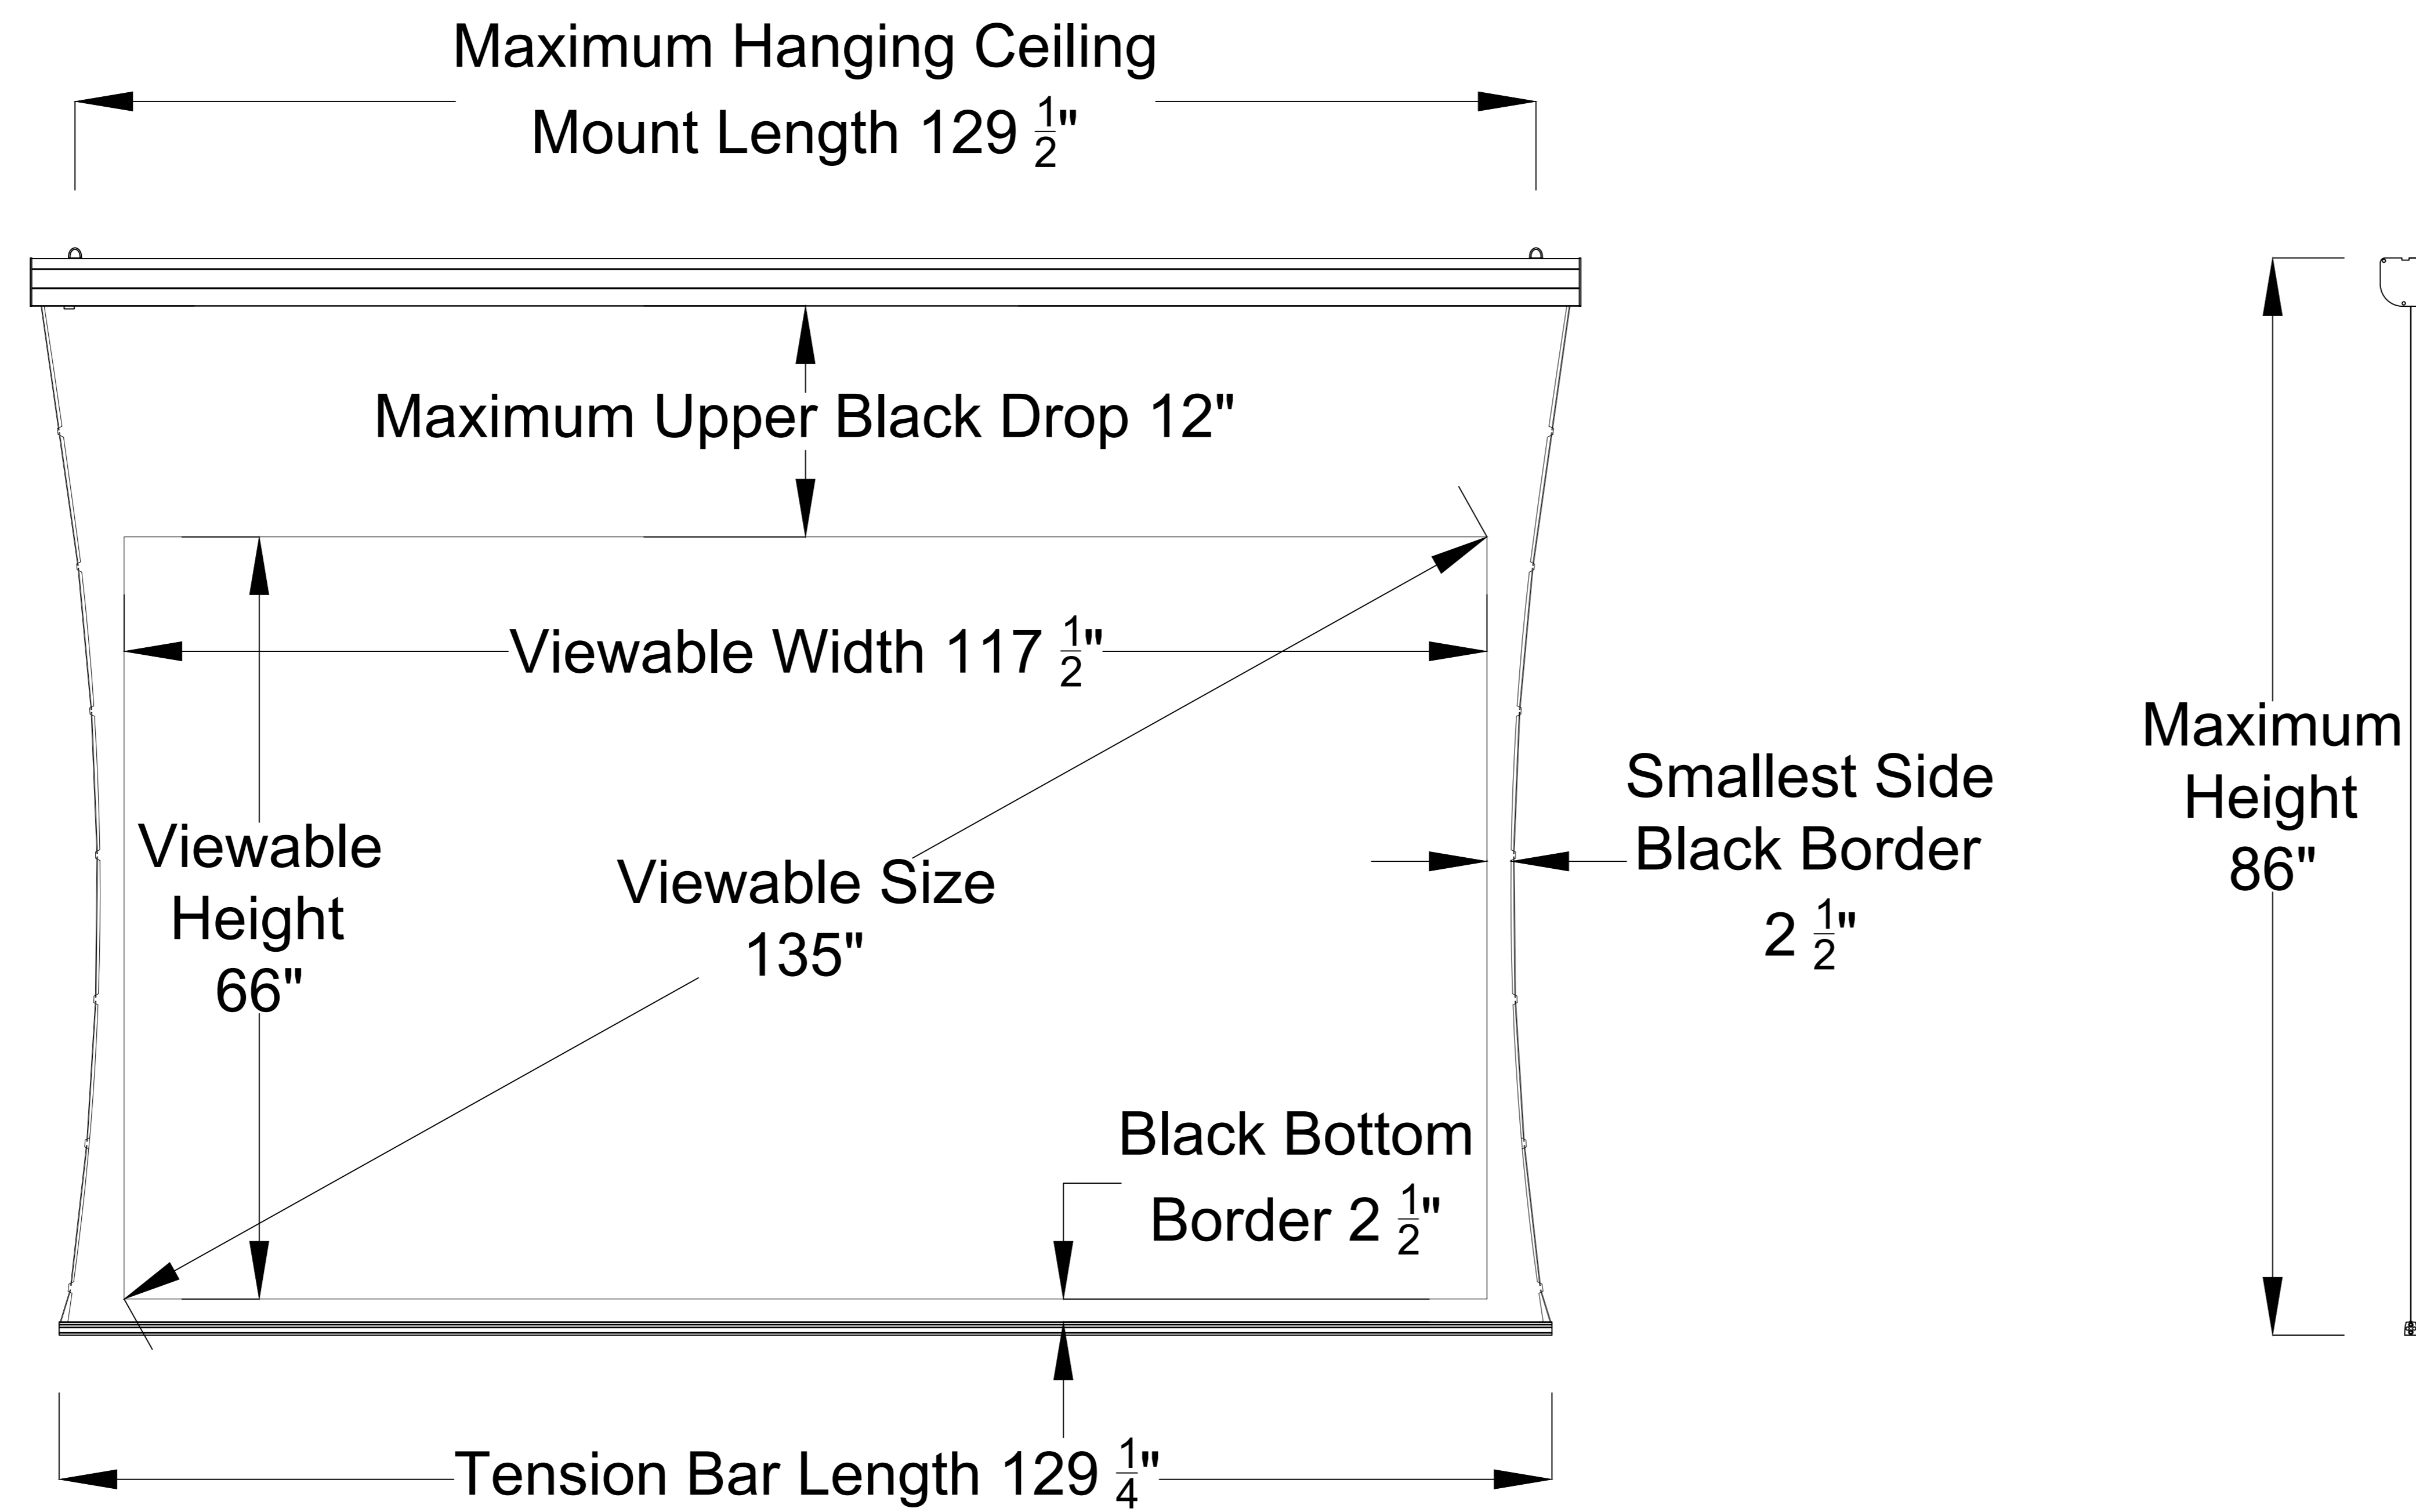

Extended View

Retracted View

AudioWeave 4K Tab-Tensioned
Motorized Screen 135" 16:9

Product Model: EV-T3AW-135-1.15

not to scale

Page 1 of 3

Left Side of Housing

Power Cord

Wired Trigger Port
 Wall Control Port
 Learn Key

Mounting Bracket

Holes for ceiling mount

Lip that latches onto housing

Holes for wall mount

AudioWeave 4K Tab-Tensioned
 Motorized Screen 135" 16:9
 Product Model: EV-T3AW-135-1.15
 not to scale Page 2 of 3

Mounting Diagrams

Wall Mount

Ceiling Mount

Hanging Ceiling Mount

AudioWeave 4K Tab-Tensioned
Motorized Screen 135" 16:9

Product Model: EV-T3AW-135-1.15

not to scale

Page 3 of 3