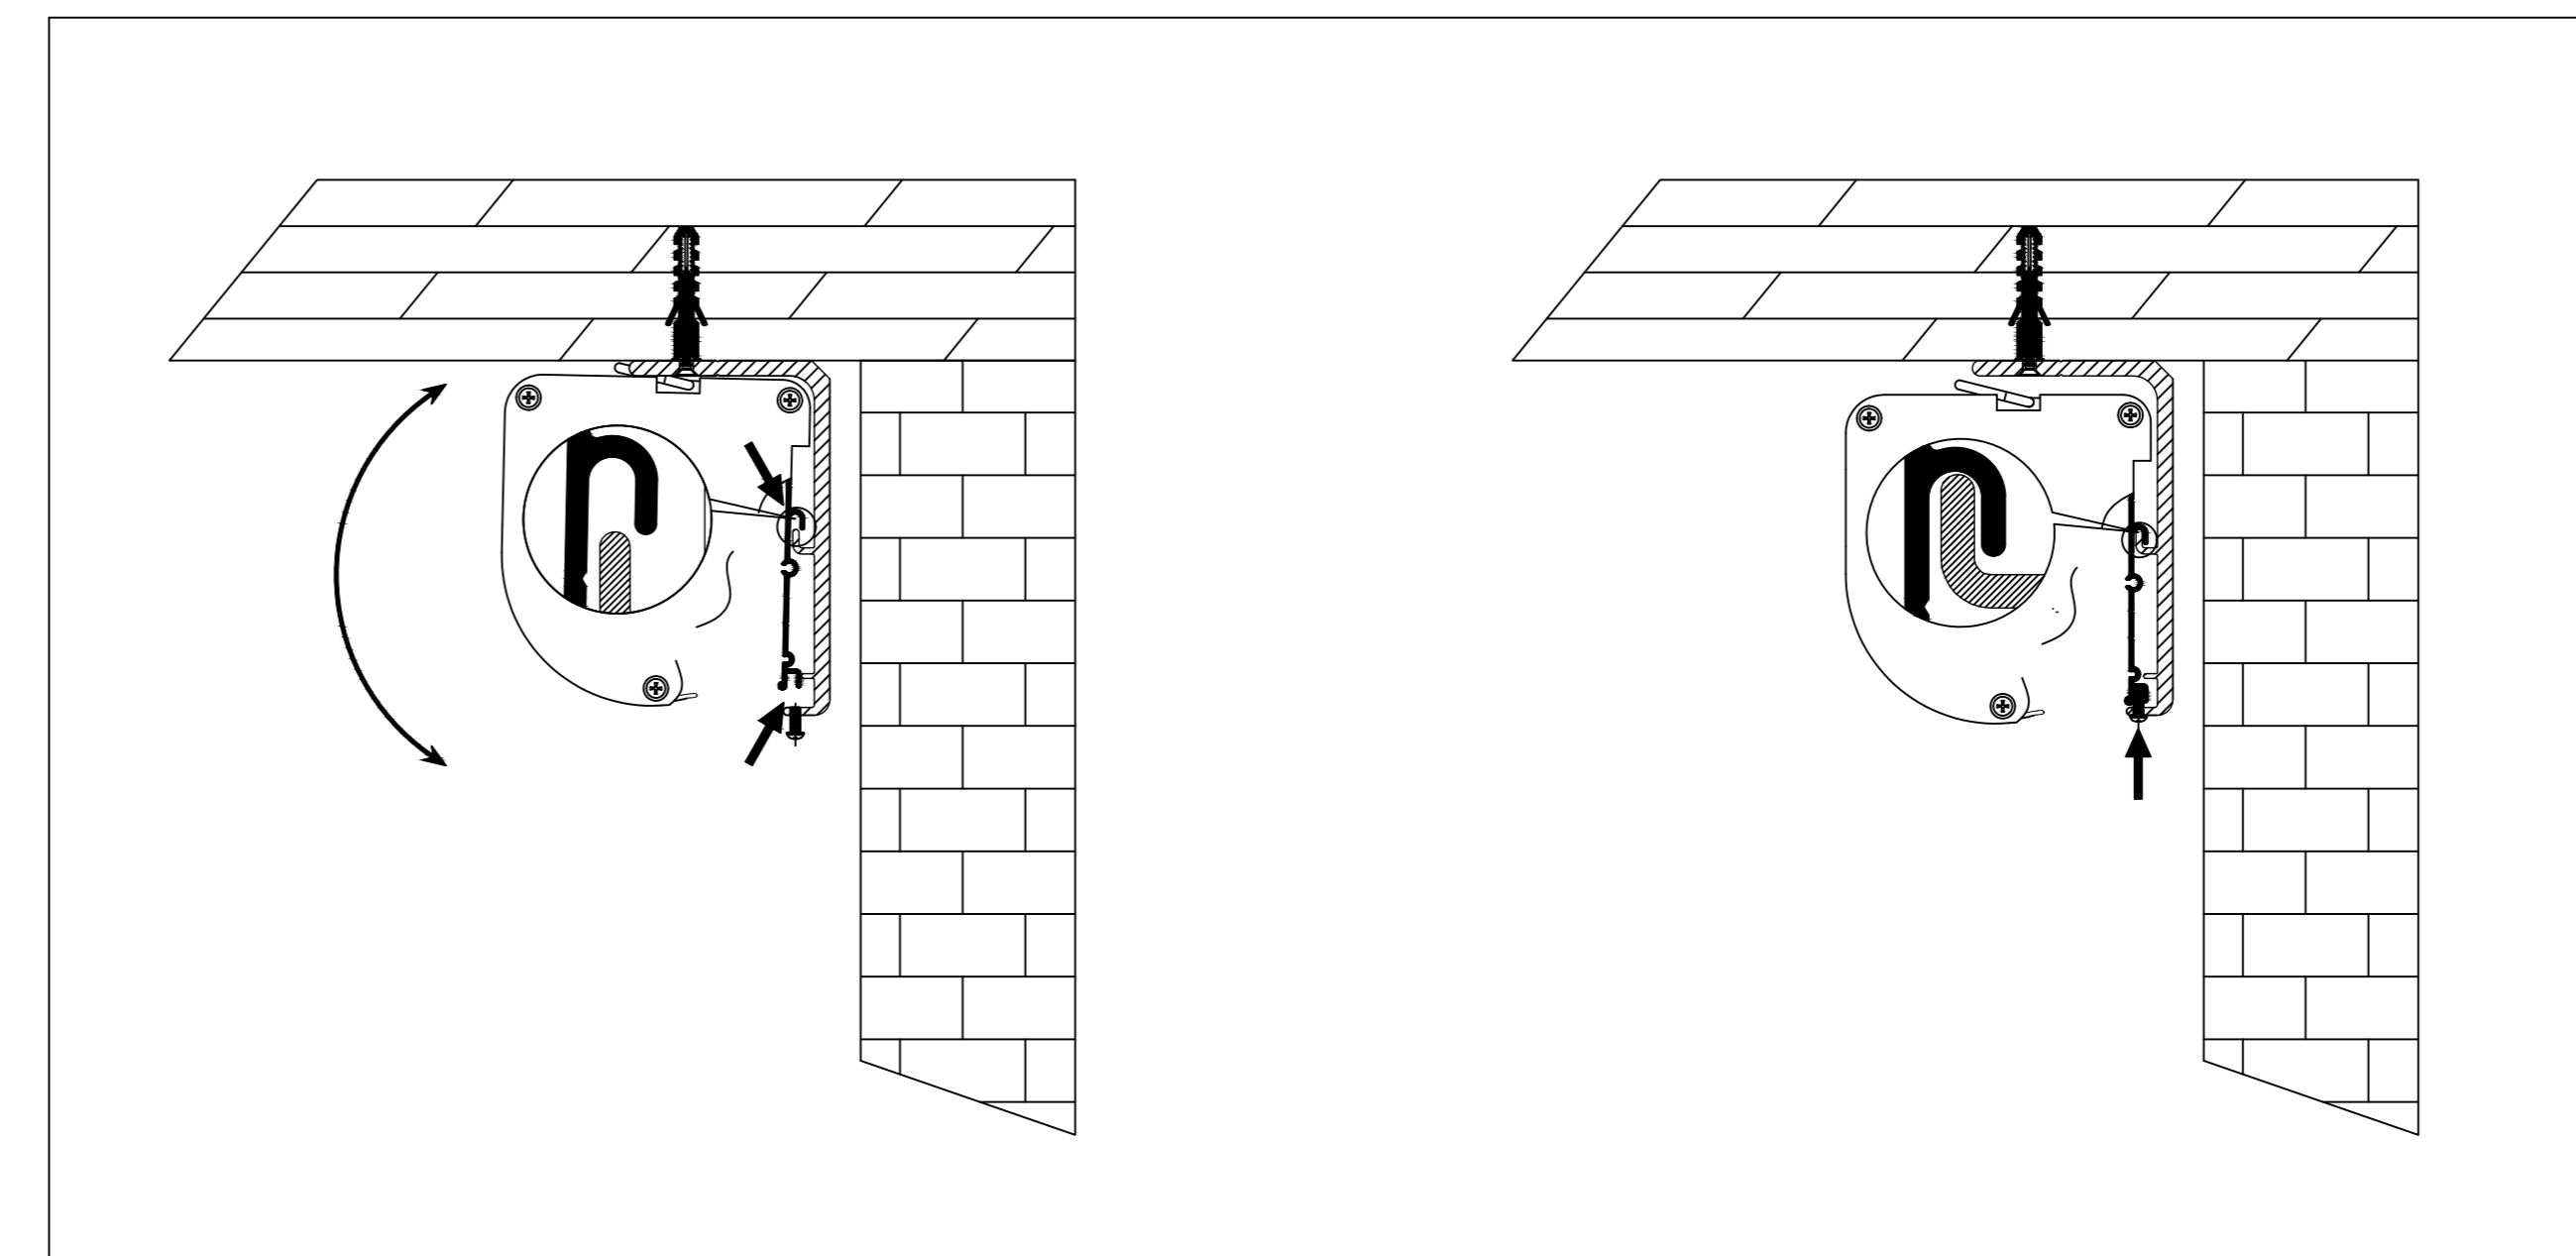

Extended View

Retracted View

AudioWeave 4K Tab-Tensioned
Motorized Screen 135" 16:9

Product Model: EV-T3AW-135-1.15

not to scale

Page 1 of 3

Left Side of Housing

Power Cord

Wired Trigger Port
 Wall Control Port
 Learn Key

Mounting Bracket

Holes for ceiling mount

Lip that latches onto housing

Holes for wall mount

AudioWeave 4K Tab-Tensioned
 Motorized Screen 135" 16:9
 Product Model: EV-T3AW-135-1.15
 not to scale Page 2 of 3

Mounting Diagrams

Wall Mount

Ceiling Mount

Hanging Ceiling Mount

AudioWeave 4K Tab-Tensioned
Motorized Screen 135" 16:9

Product Model: EV-T3AW-135-1.15

not to scale

Page 3 of 3