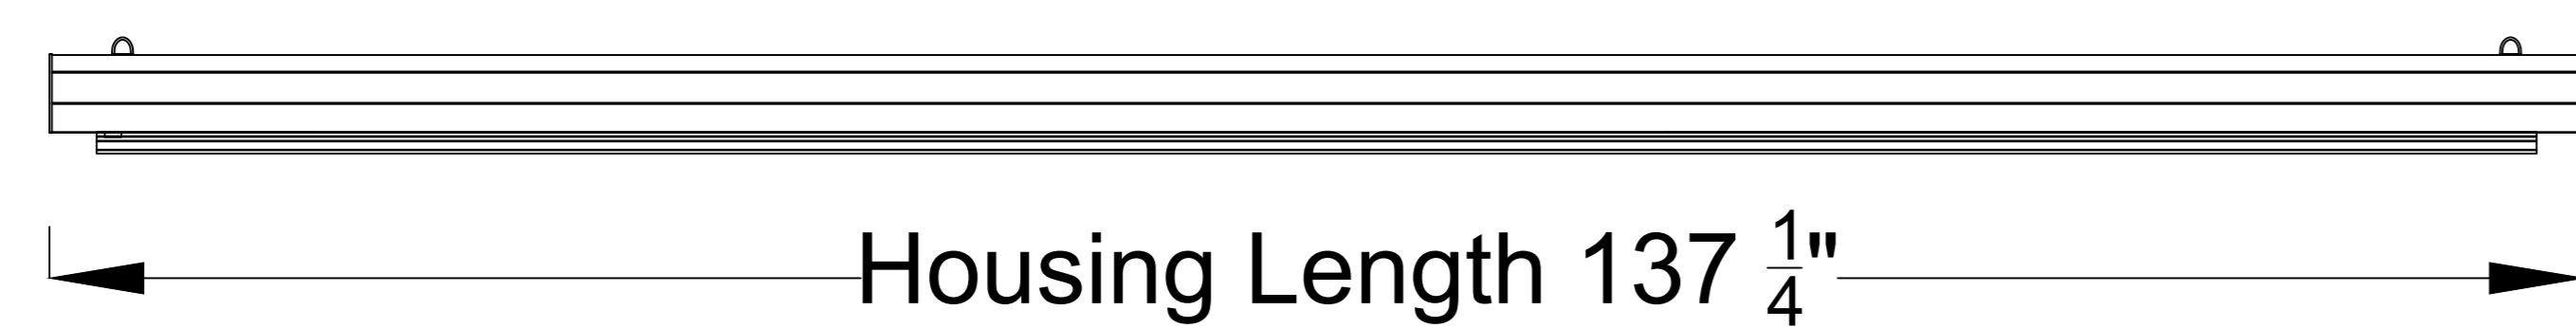

Extended View

Retracted View

AudioWeave 4K Tab-Tensioned
Motorized Screen 135" 16:9

Product Model: EV-T3AW-135-1.15

not to scale

Page 1 of 3

Left Side of Housing

Power Cord

Wired Trigger Port
 Wall Control Port
 Learn Key

Mounting Bracket

Holes for ceiling mount

Lip that latches onto housing

Holes for wall mount

AudioWeave 4K Tab-Tensioned
 Motorized Screen 135" 16:9
 Product Model: EV-T3AW-135-1.15
 not to scale Page 2 of 3

Mounting Diagrams

Wall Mount

Ceiling Mount

Hanging Ceiling Mount

AudioWeave 4K Tab-Tensioned
Motorized Screen 135" 16:9

Product Model: EV-T3AW-135-1.15

not to scale

Page 3 of 3