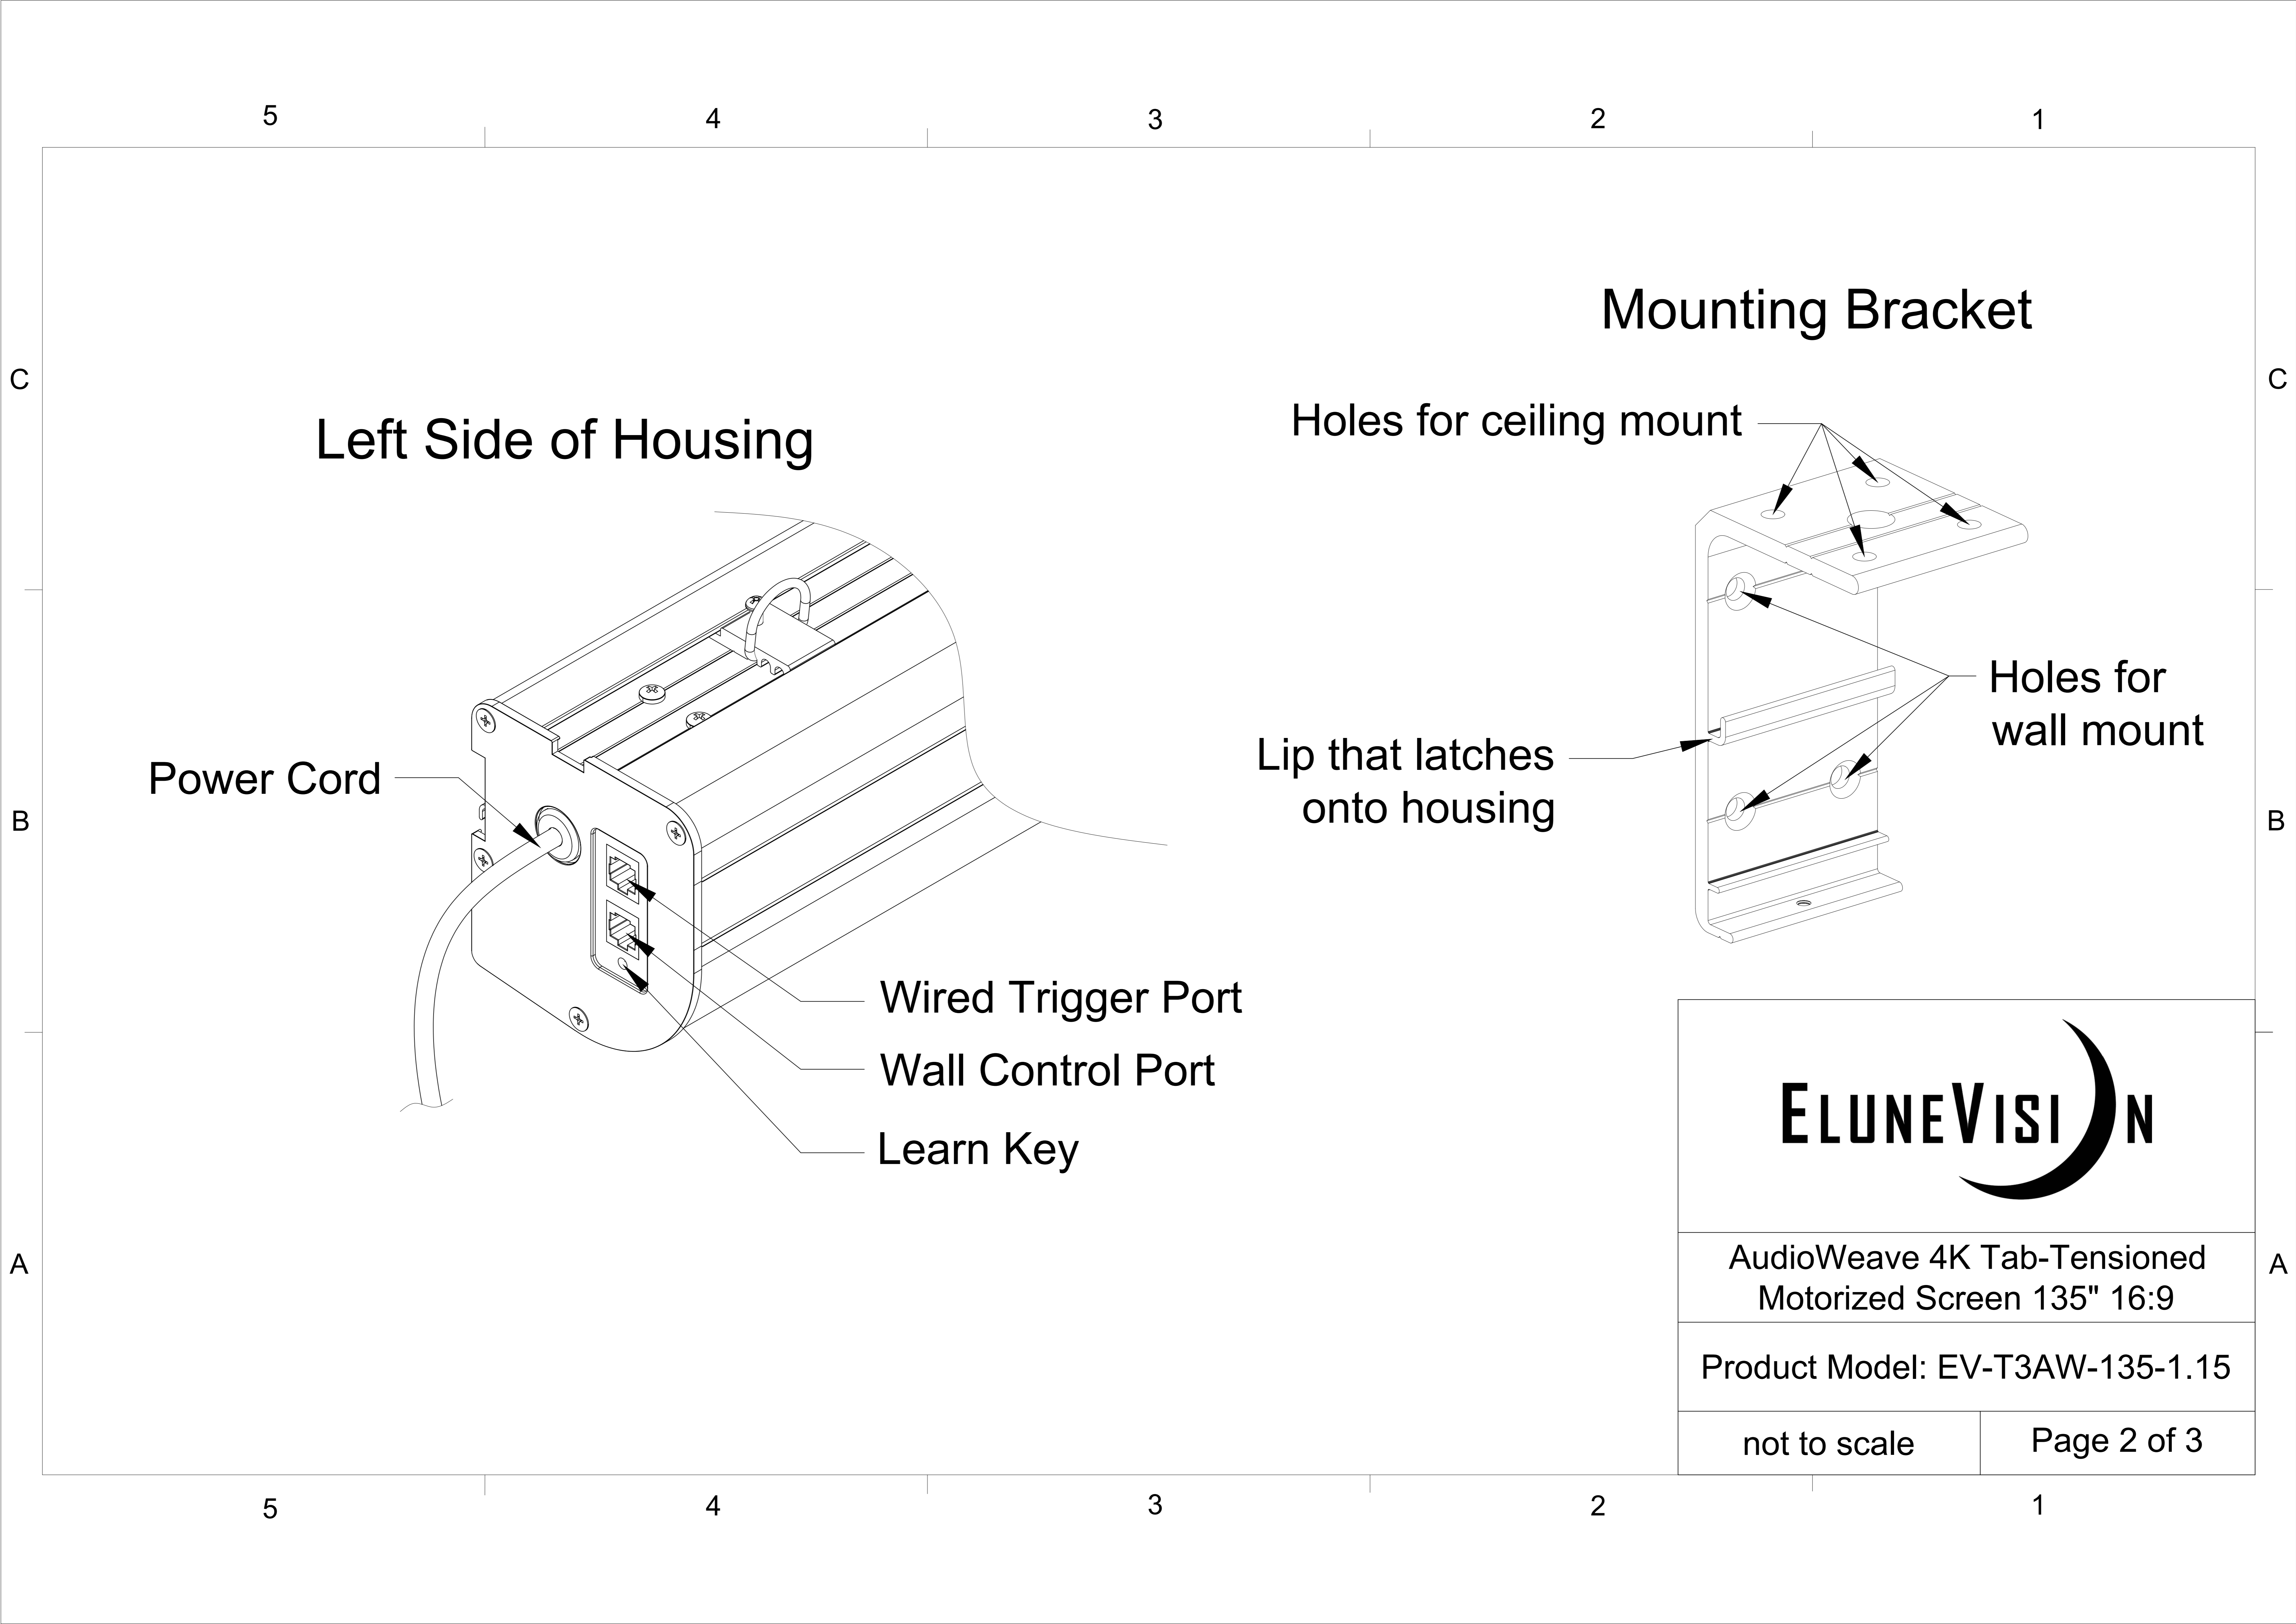

Extended View

Retracted View

AudioWeave 4K Tab-Tensioned
Motorized Screen 135" 16:9

Product Model: EV-T3AW-135-1.15

not to scale

Page 1 of 3

Left Side of Housing

Power Cord

Wired Trigger Port
 Wall Control Port
 Learn Key

Mounting Bracket

Holes for ceiling mount

Lip that latches onto housing

Holes for wall mount

AudioWeave 4K Tab-Tensioned
 Motorized Screen 135" 16:9
 Product Model: EV-T3AW-135-1.15
 not to scale Page 2 of 3

Mounting Diagrams

Wall Mount

Ceiling Mount

Hanging Ceiling Mount

AudioWeave 4K Tab-Tensioned
Motorized Screen 135" 16:9

Product Model: EV-T3AW-135-1.15

not to scale

Page 3 of 3