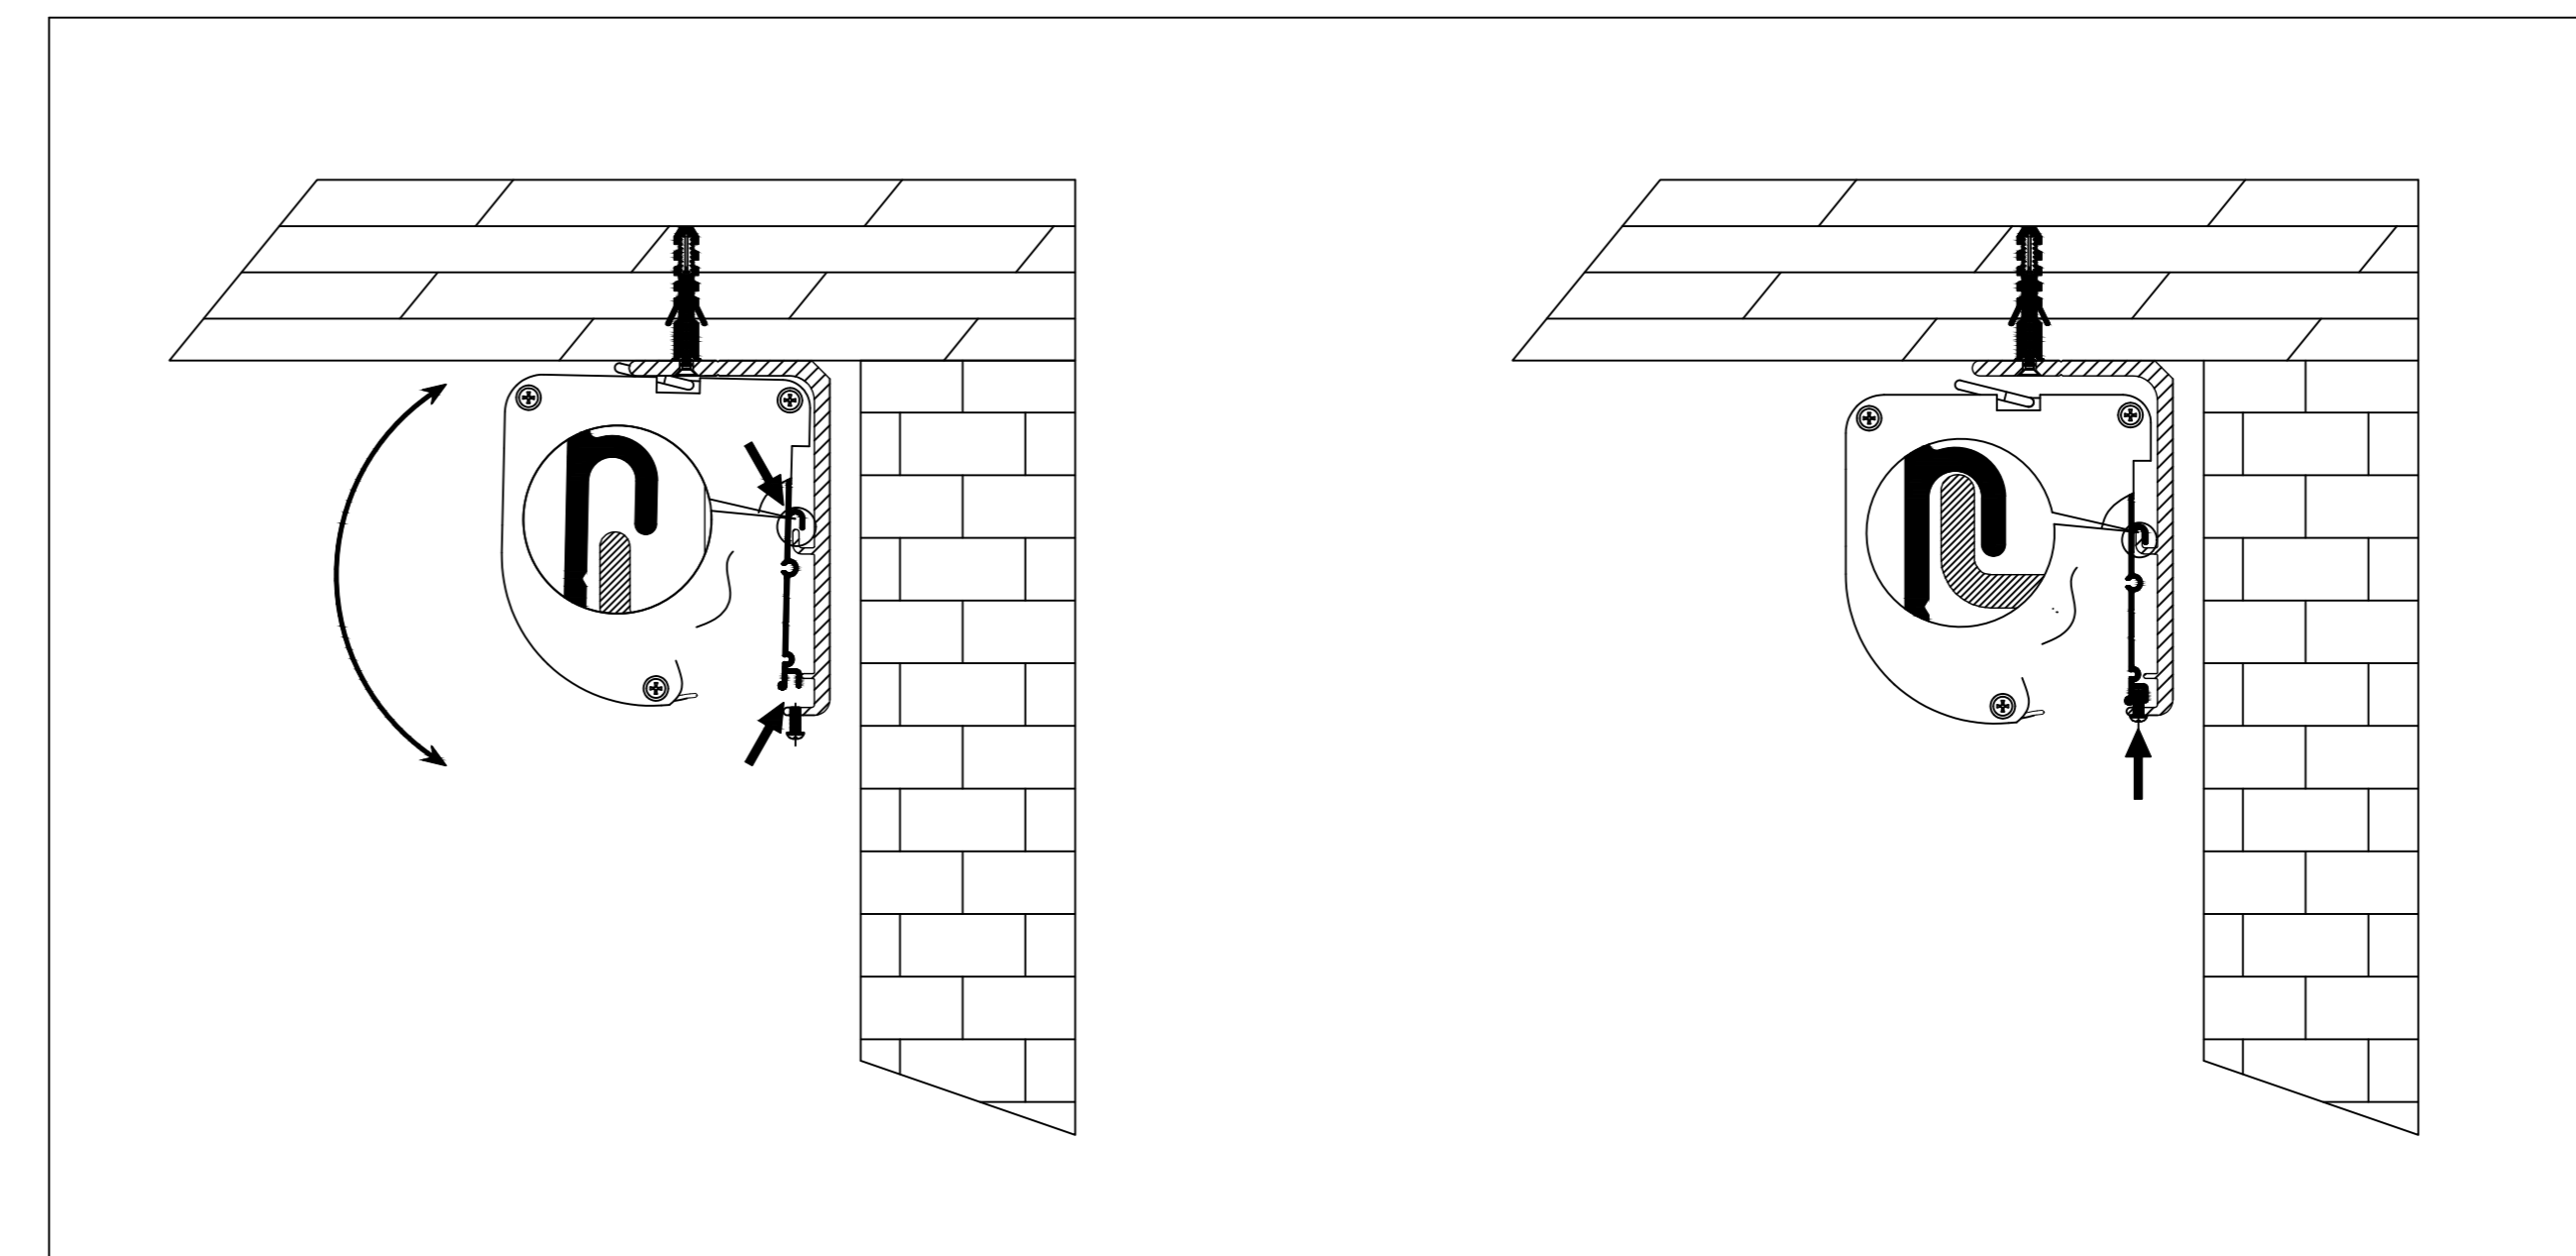

Wired Trigger Port
 Wall Control Port
 Learn Key

Mounting Bracket

Holes for ceiling mount

Lip that latches onto housing

Holes for wall mount

AudioWeave 4K Tab-Tensioned
 Motorized Screen 150" 16:9
 Product Model: EV-T3AW-150-1.15
 not to scale | Page 2 of 3

Mounting Diagrams

Wall Mount

Ceiling Mount

Hanging Ceiling Mount

AudioWeave 4K Tab-Tensioned
Motorized Screen 150" 16:9

Product Model: EV-T3AW-150-1.15

not to scale

Page 3 of 3