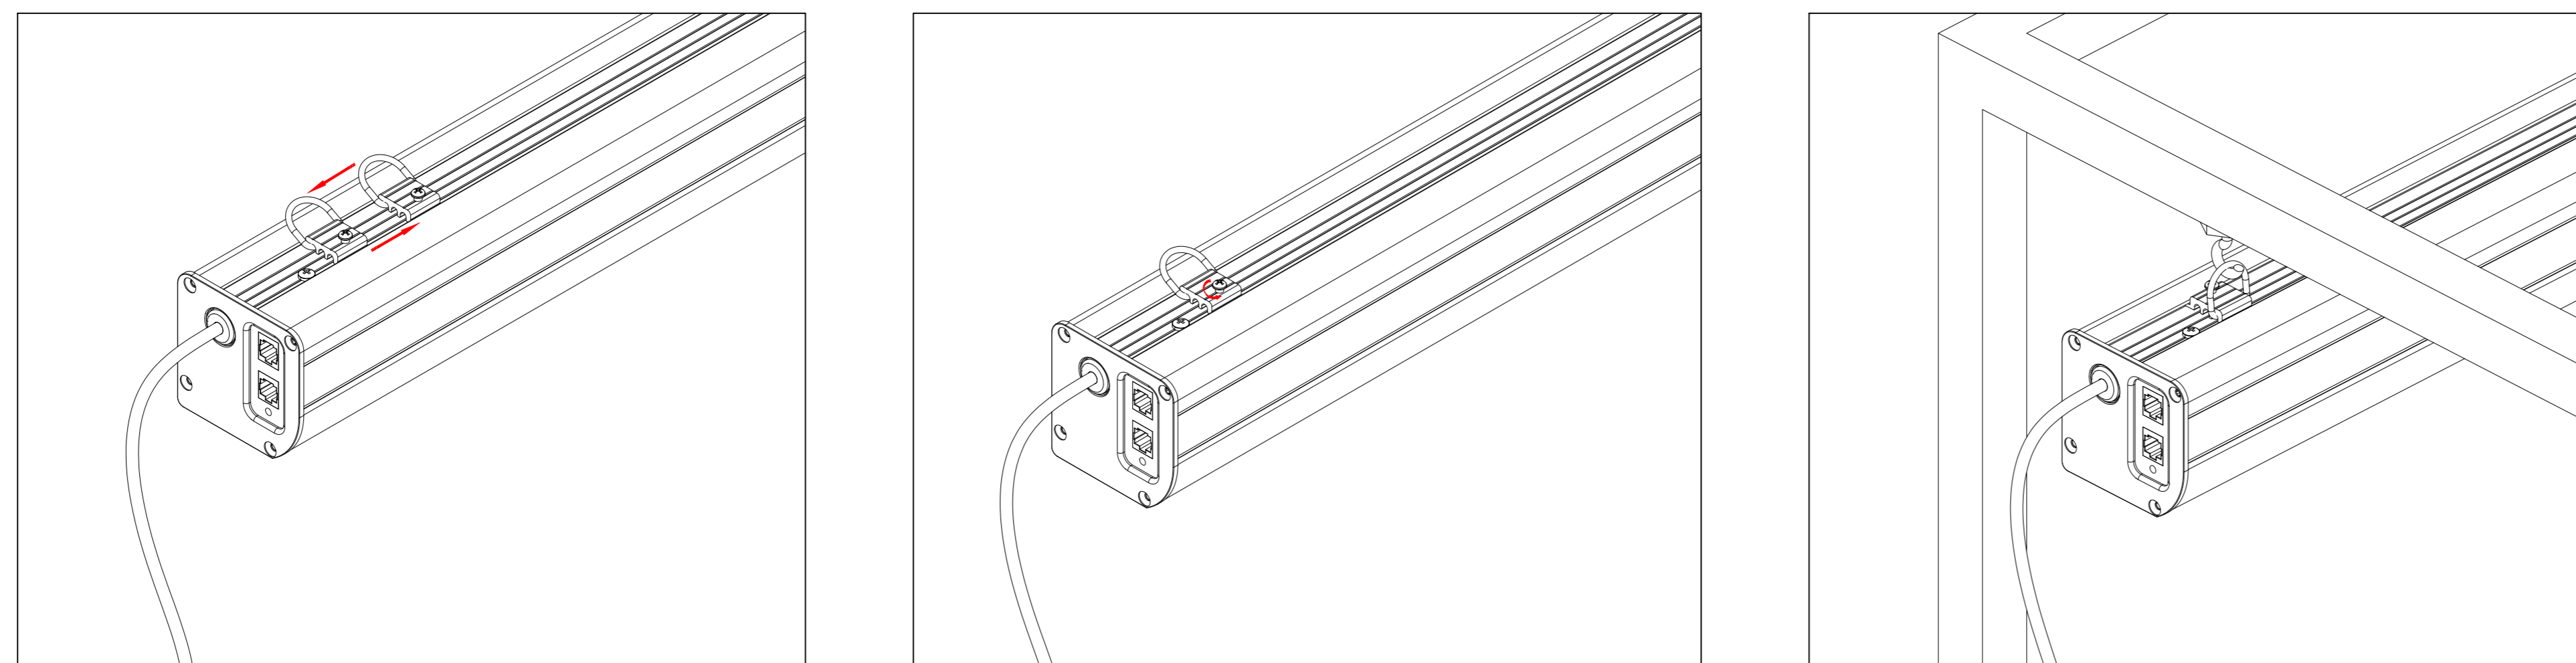

Wired Trigger Port
 Wall Control Port
 Learn Key

Mounting Bracket

Holes for ceiling mount

Lip that latches onto housing

Holes for wall mount

AudioWeave 4K Tab-Tensioned
 Motorized Screen 150" 16:9
 Product Model: EV-T3AW-150-1.15
 not to scale | Page 2 of 3

Mounting Diagrams

Wall Mount

Ceiling Mount

Hanging Ceiling Mount

AudioWeave 4K Tab-Tensioned
Motorized Screen 150" 16:9

Product Model: EV-T3AW-150-1.15

not to scale

Page 3 of 3