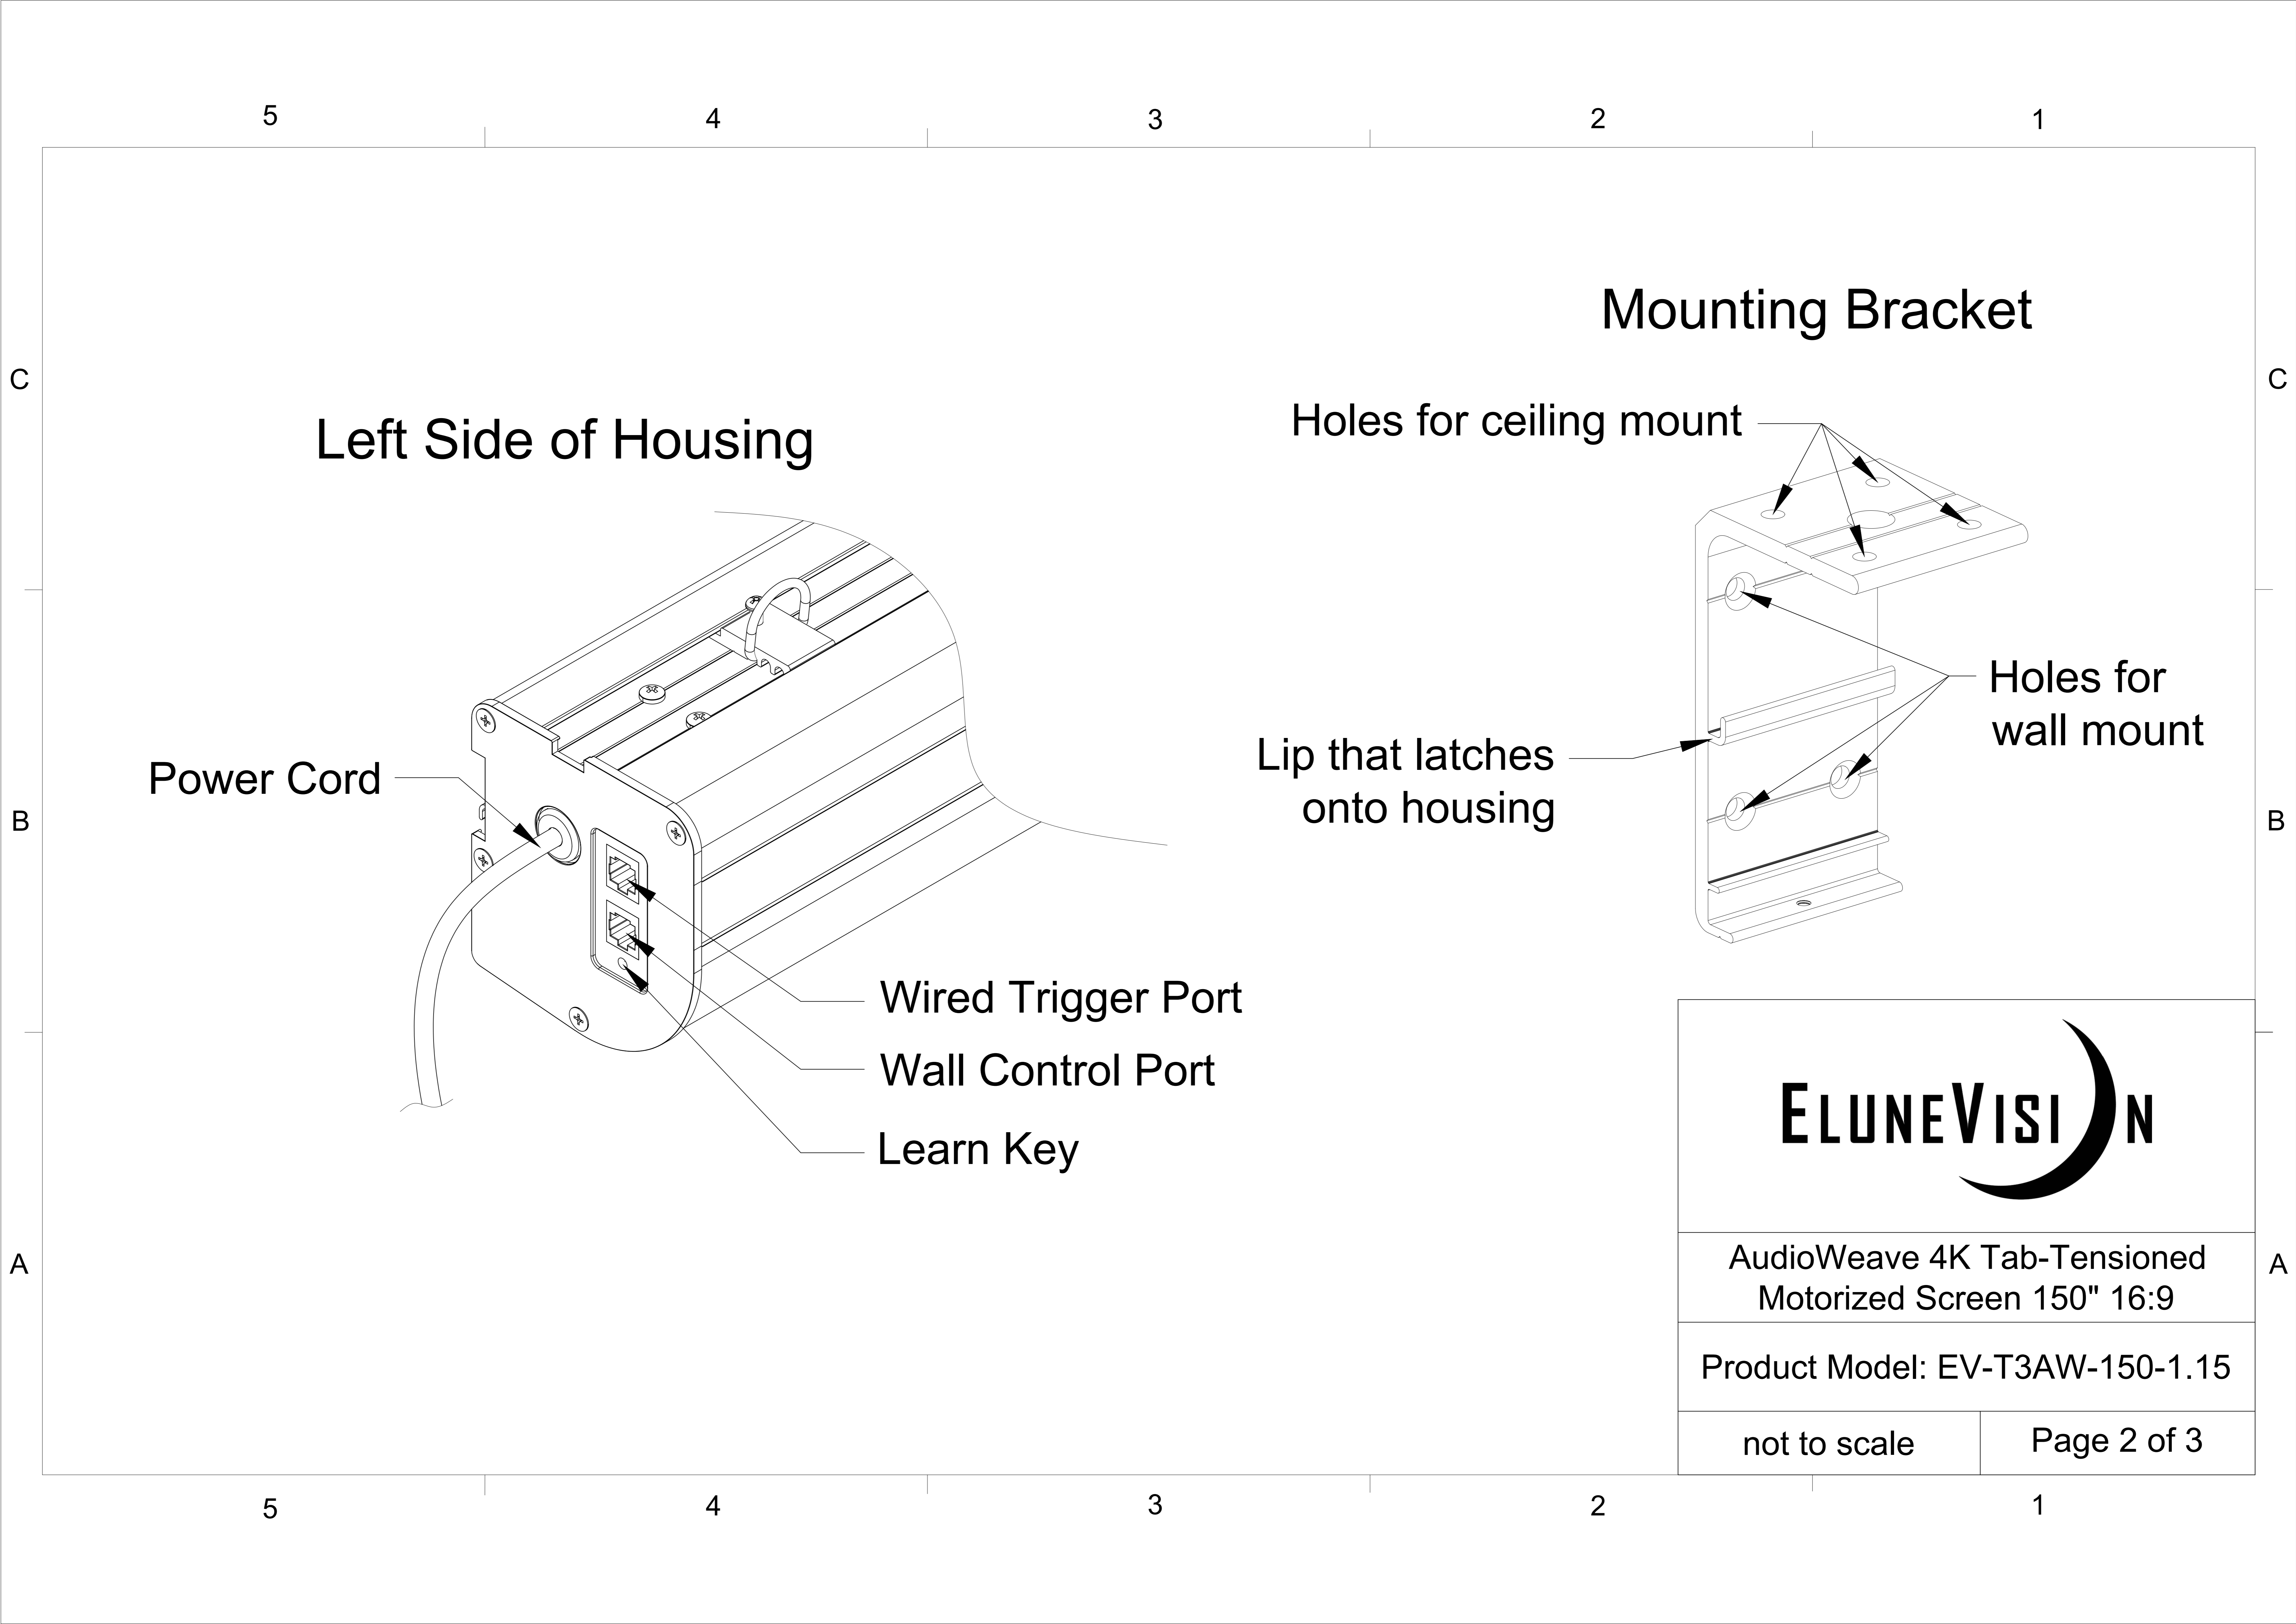

Extended View

Retracted View

AudioWeave 4K Tab-Tensioned
Motorized Screen 150" 16:9

Product Model: EV-T3AW-150-1.15

not to scale

Page 1 of 3

Left Side of Housing

Power Cord

Wired Trigger Port
 Wall Control Port
 Learn Key

Mounting Bracket

Holes for ceiling mount

Lip that latches onto housing

Holes for wall mount

AudioWeave 4K Tab-Tensioned
 Motorized Screen 150" 16:9
 Product Model: EV-T3AW-150-1.15
 not to scale | Page 2 of 3

Mounting Diagrams

Wall Mount

Ceiling Mount

Hanging Ceiling Mount

AudioWeave 4K Tab-Tensioned
Motorized Screen 150" 16:9

Product Model: EV-T3AW-150-1.15

not to scale

Page 3 of 3