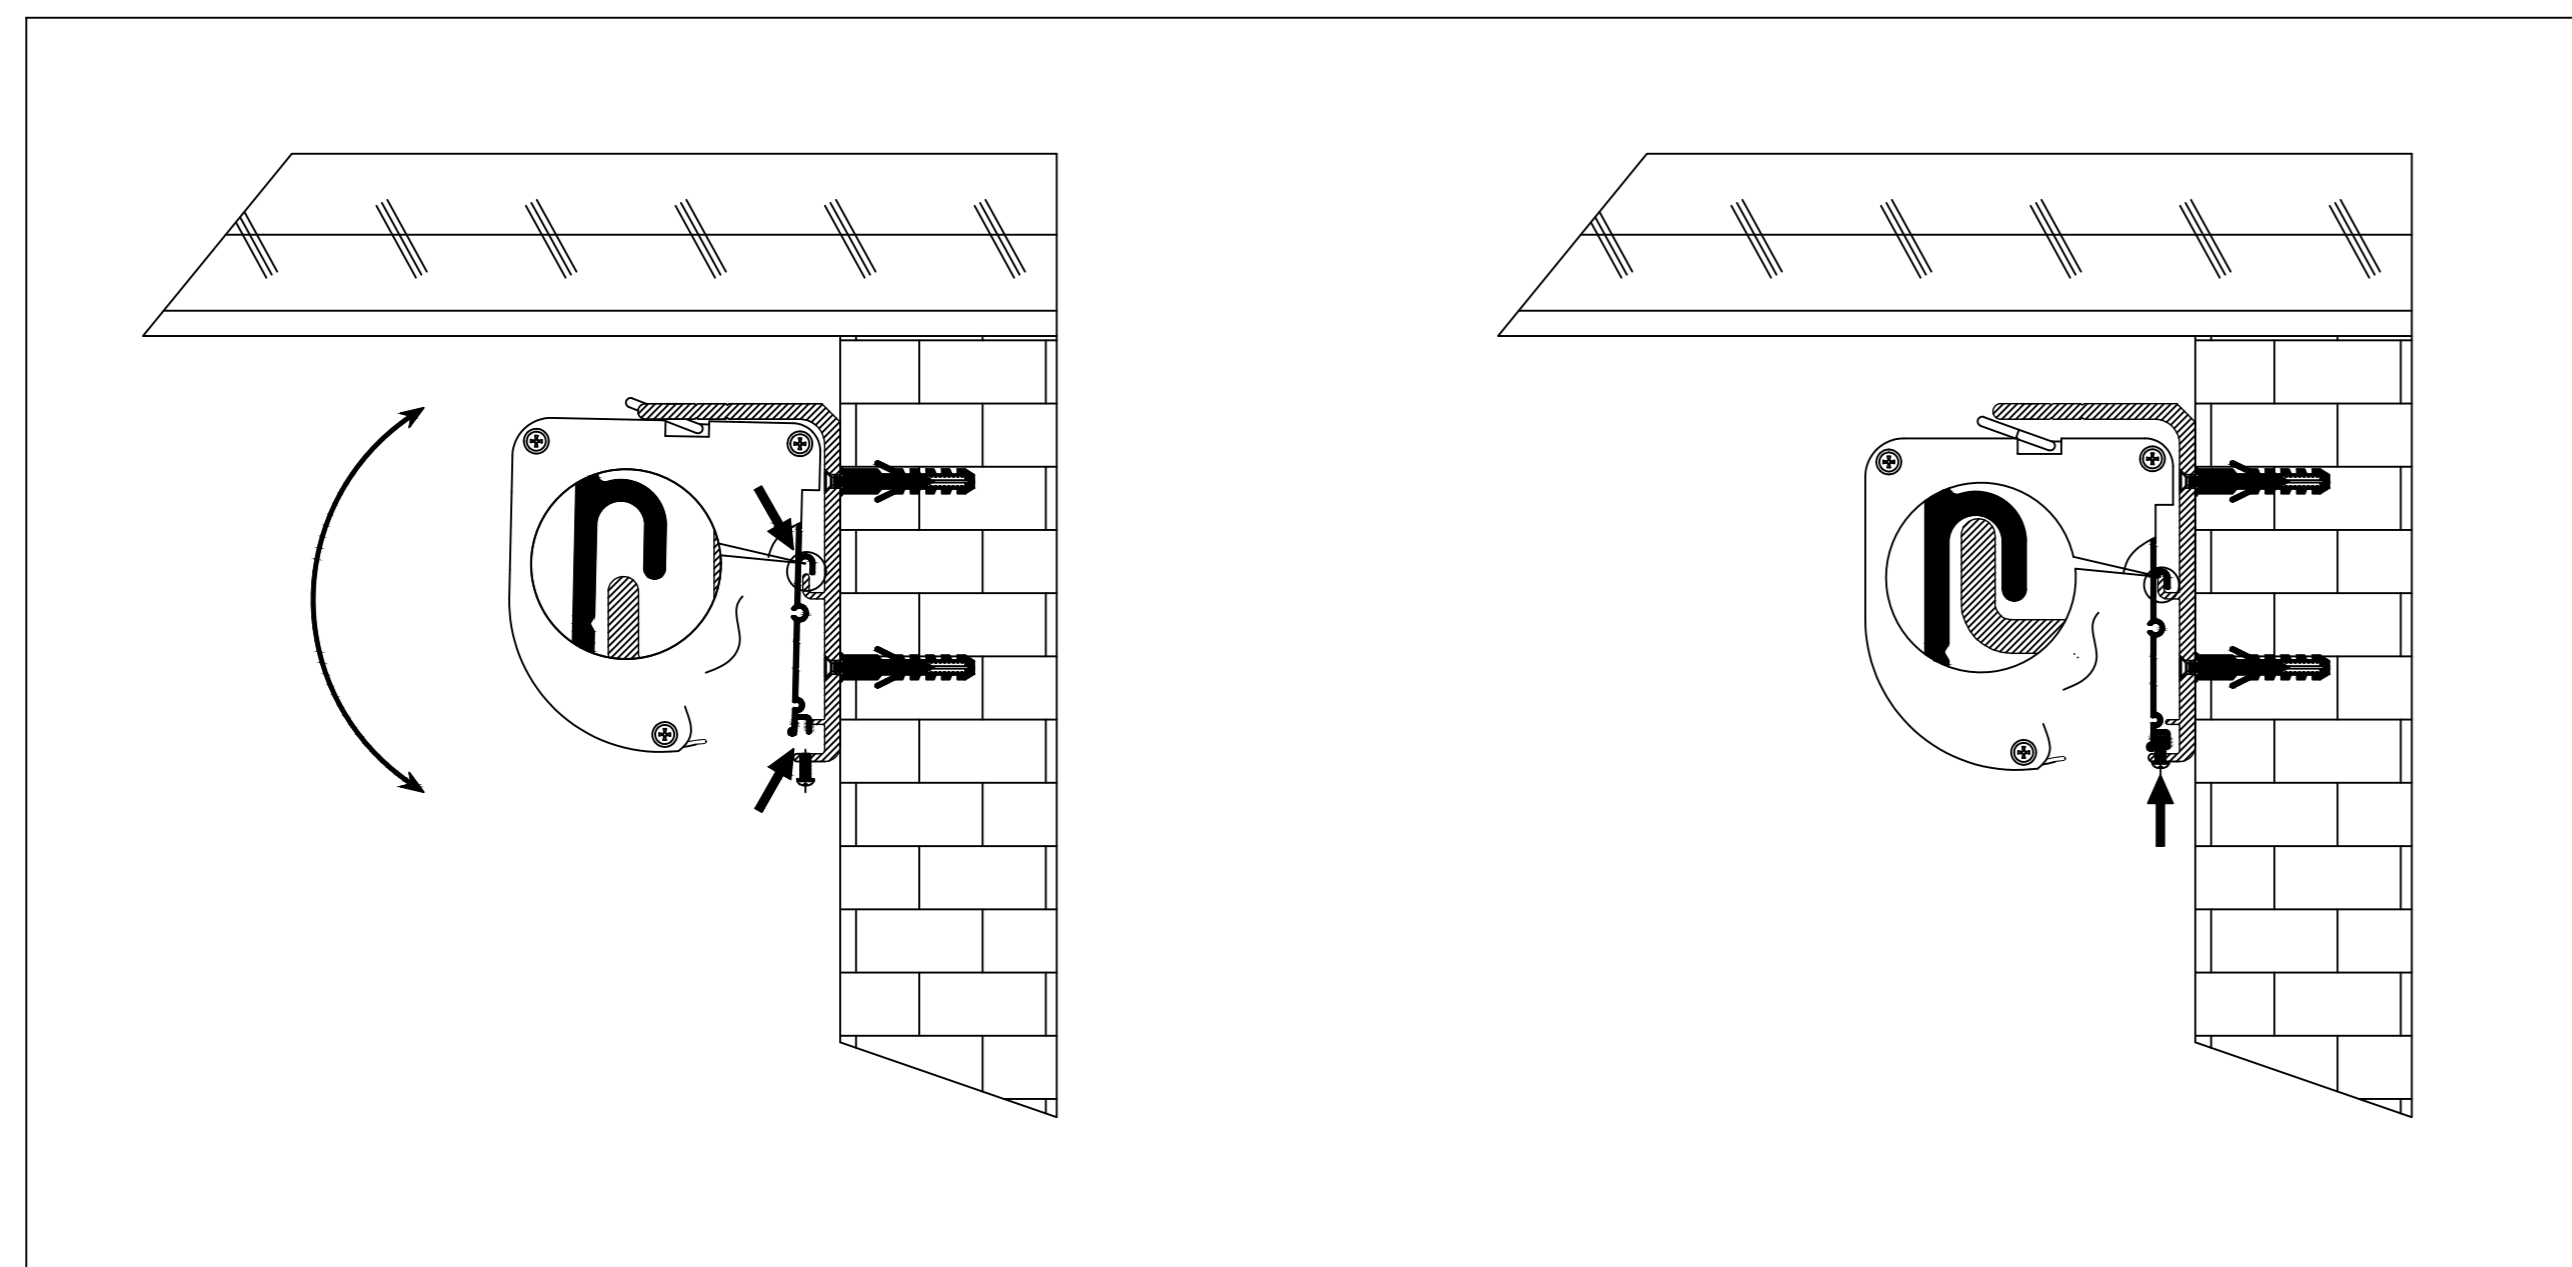

Wired Trigger Port
 Wall Control Port
 Learn Key

Mounting Bracket

Holes for ceiling mount

Lip that latches onto housing

Holes for wall mount

AudioWeave 4K Tab-Tensioned
 Motorized Screen 150" 16:9
 Product Model: EV-T3AW-150-1.15
 not to scale | Page 2 of 3

Mounting Diagrams

Wall Mount

Ceiling Mount

Hanging Ceiling Mount

AudioWeave 4K Tab-Tensioned
Motorized Screen 150" 16:9

Product Model: EV-T3AW-150-1.15

not to scale

Page 3 of 3