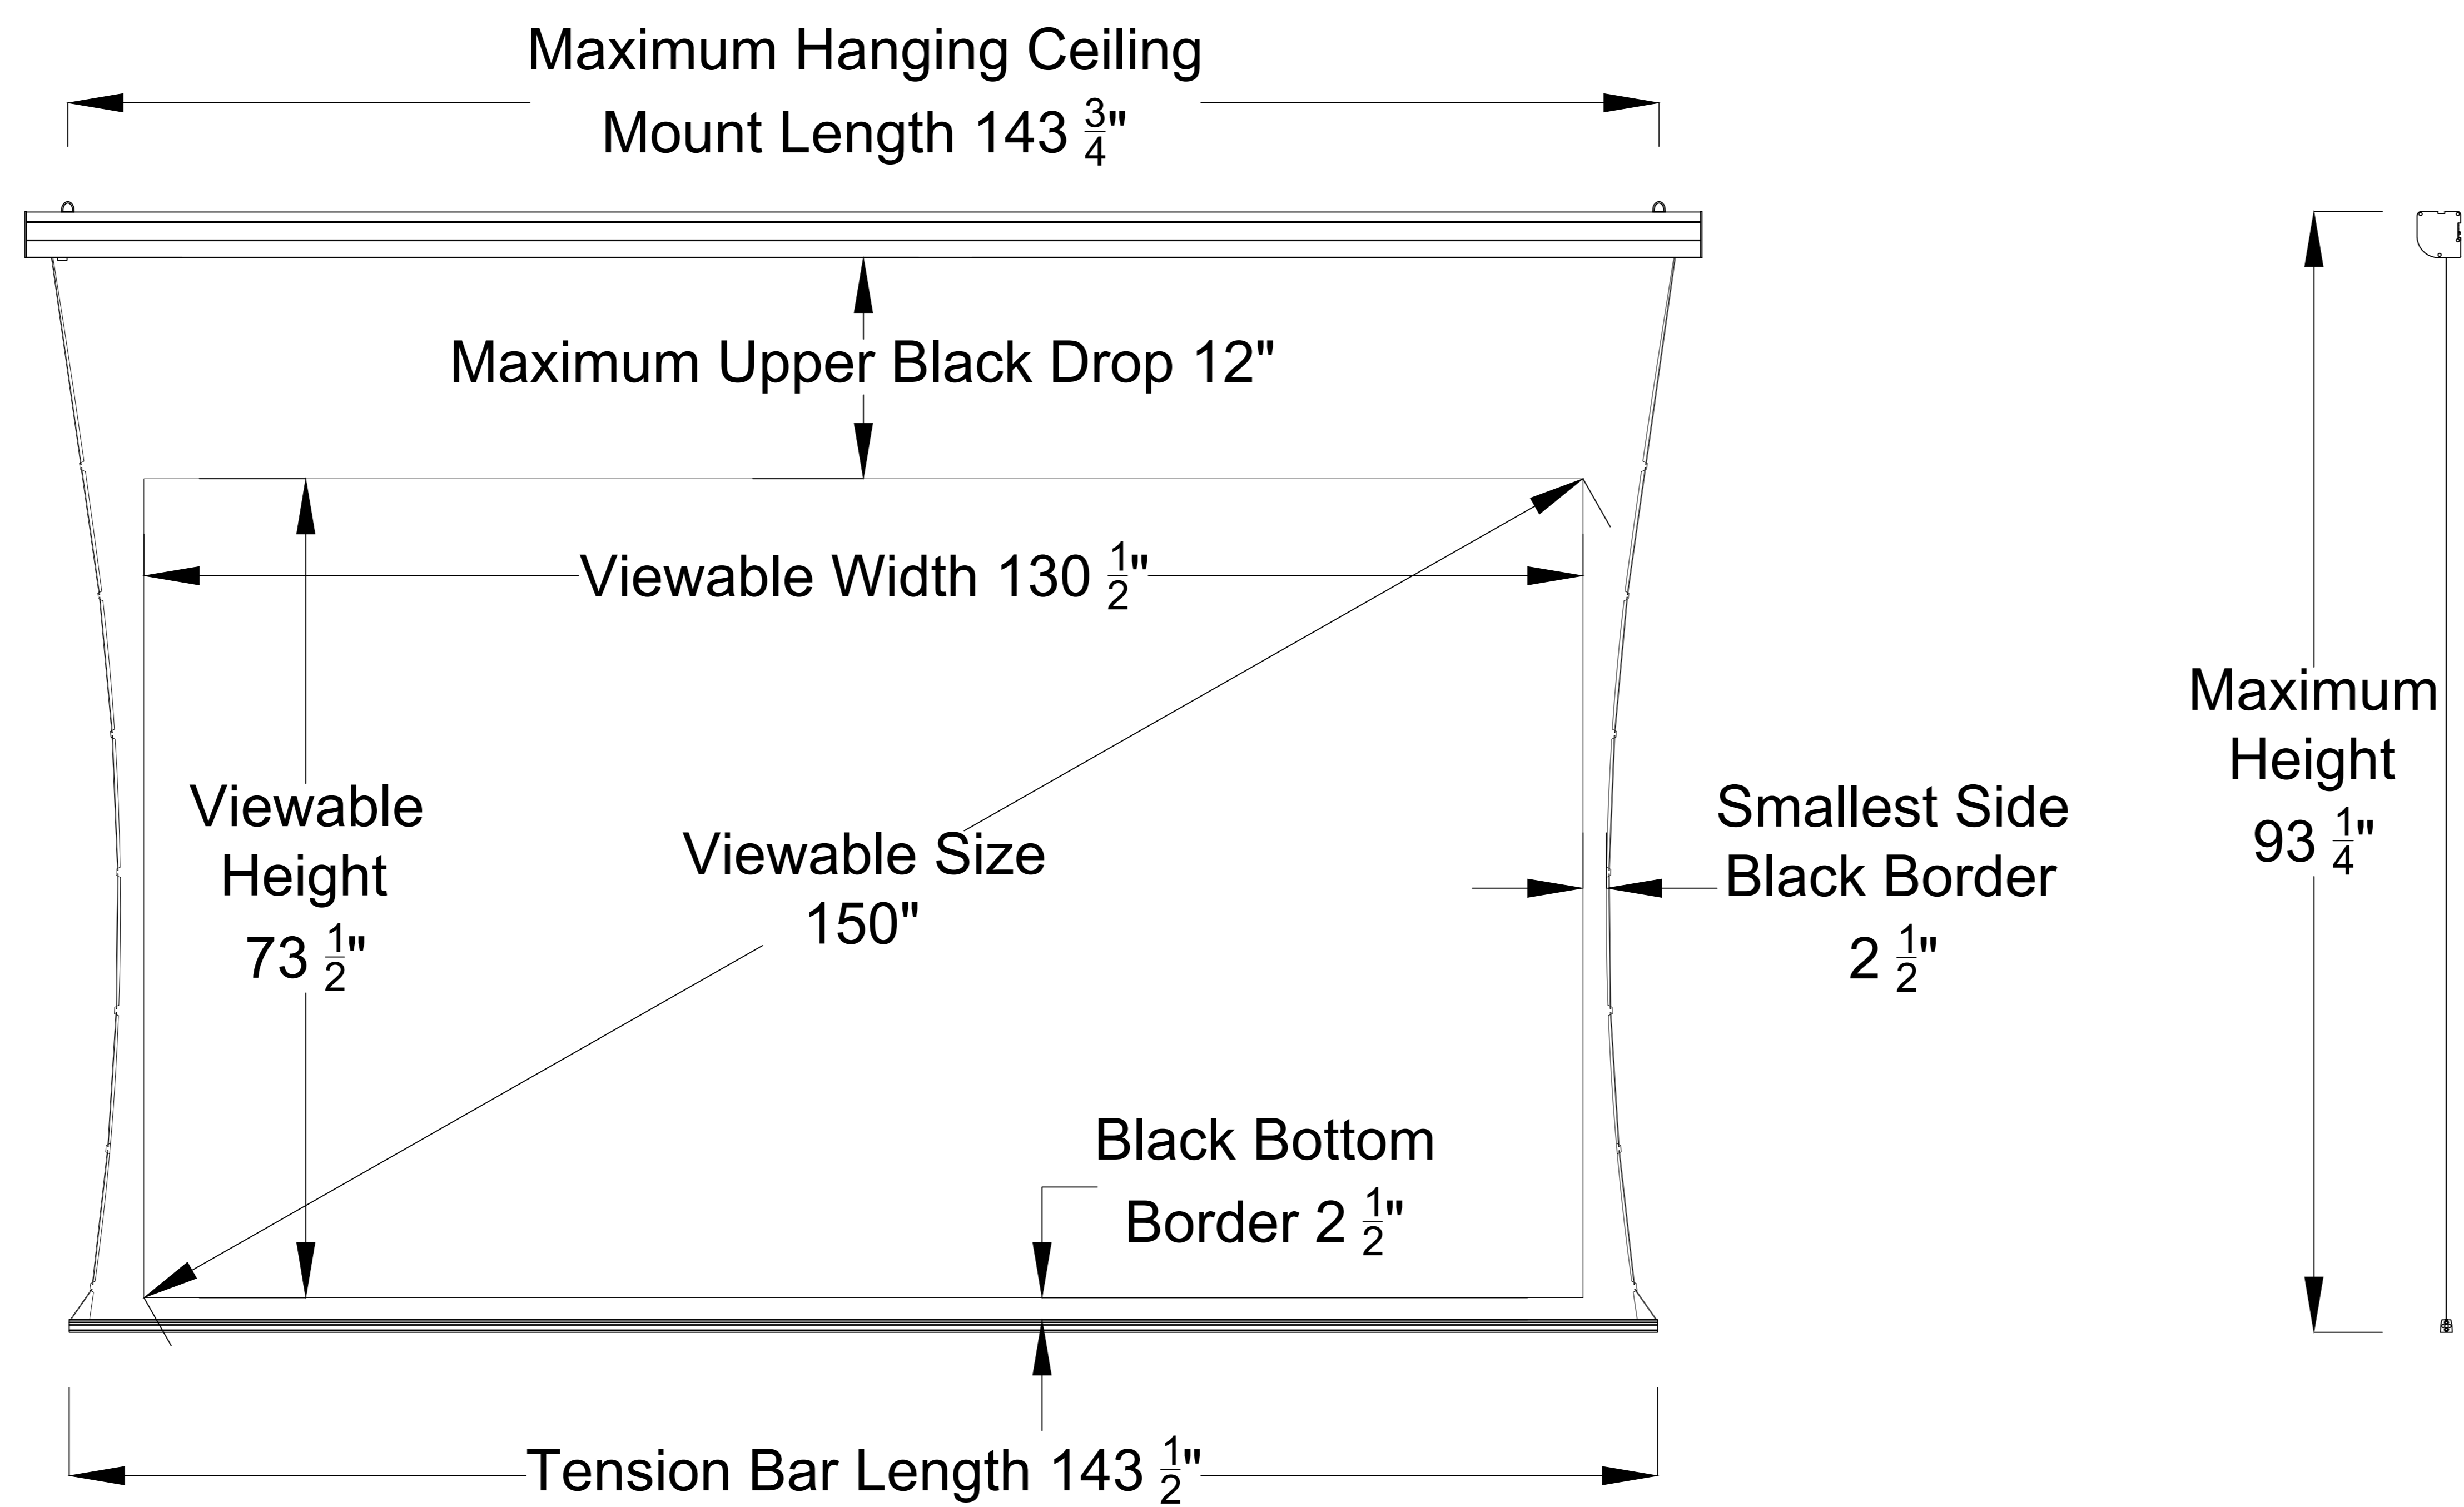

Extended View

Retracted View

AudioWeave 4K Tab-Tensioned
Motorized Screen 150" 16:9

Product Model: EV-T3AW-150-1.15

not to scale

Page 1 of 3

Left Side of Housing

Power Cord

Wired Trigger Port
 Wall Control Port
 Learn Key

Mounting Bracket

Holes for ceiling mount

Lip that latches onto housing

Holes for wall mount

AudioWeave 4K Tab-Tensioned
 Motorized Screen 150" 16:9
 Product Model: EV-T3AW-150-1.15
 not to scale | Page 2 of 3

Mounting Diagrams

Wall Mount

Ceiling Mount

Hanging Ceiling Mount

AudioWeave 4K Tab-Tensioned
Motorized Screen 150" 16:9

Product Model: EV-T3AW-150-1.15

not to scale

Page 3 of 3