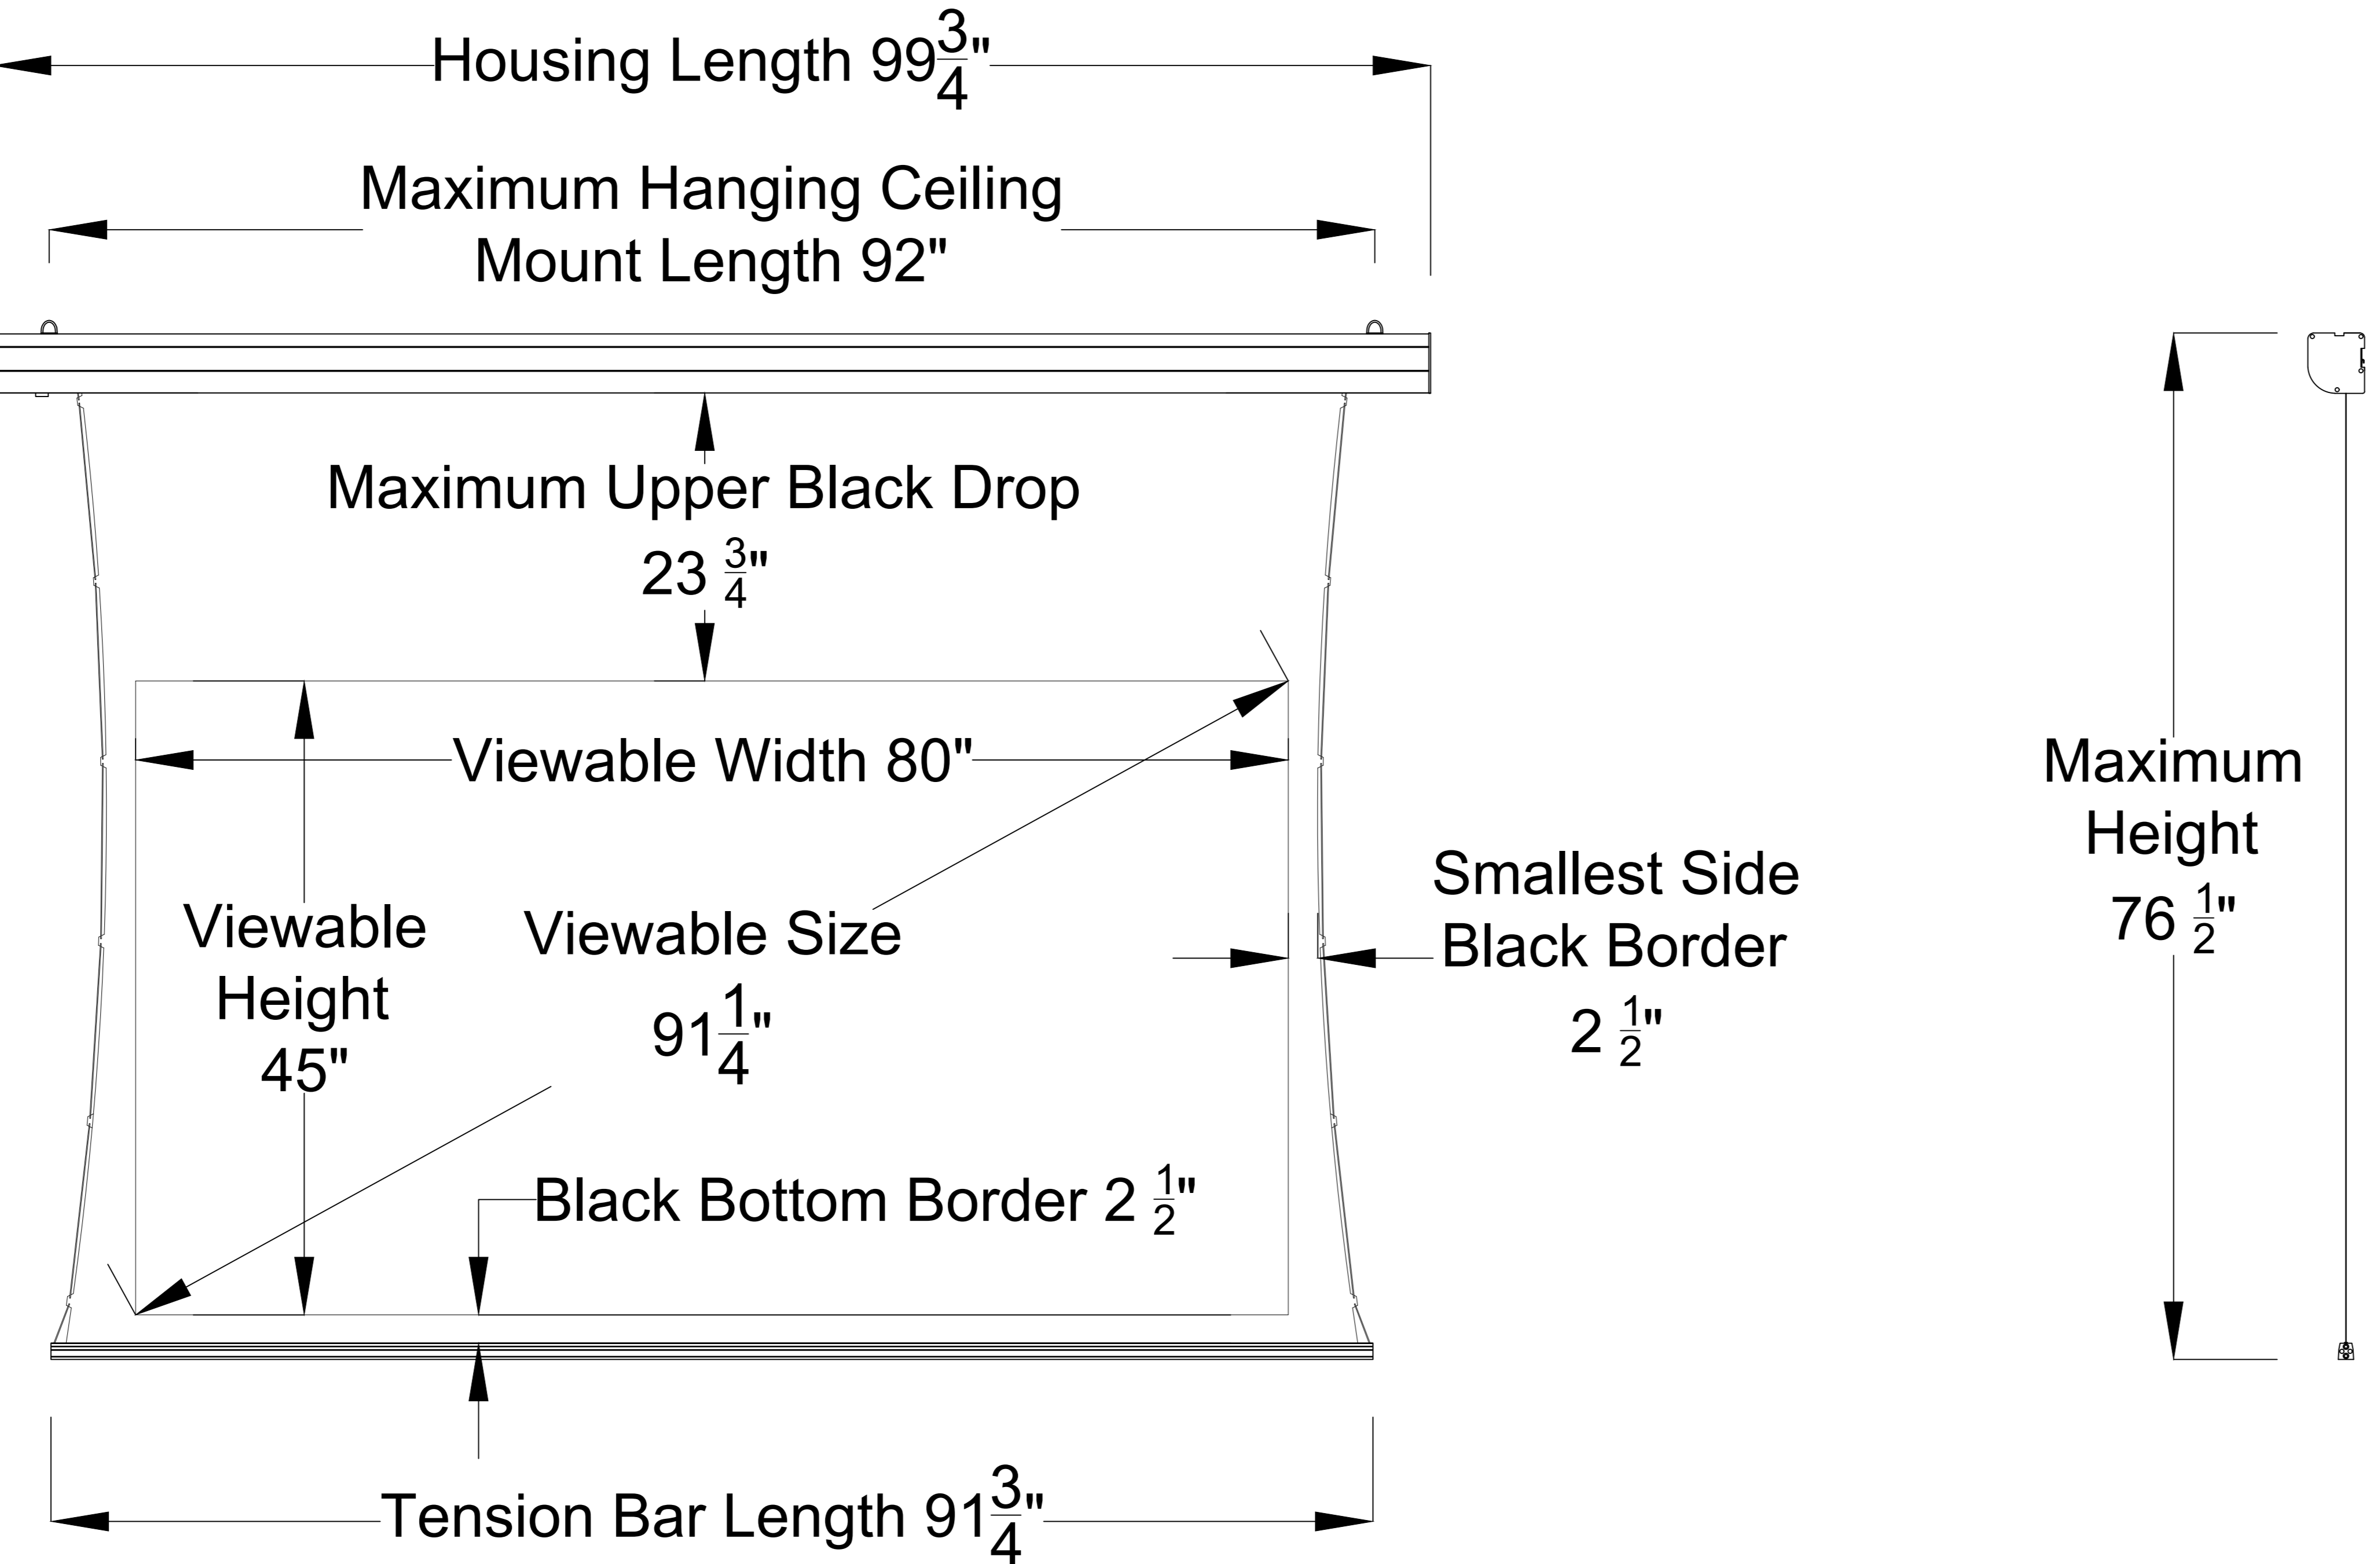

5 4 3 2 1

Extended View

Retracted View

5 4 3 2 1

| | |
|---|-------------|
| AudioWeave 4K Tab-Tensioned Motorized Screen 92" 16:9 | |
| Product Model: EV-T3AW-92-1.15 | |
| not to scale | Page 1 of 3 |

C
B
A

C
B
A

Left Side of Housing

Power Cord

Wired Trigger Port

Wall Control Port

Learn Key

Mounting Bracket

Holes for ceiling mount

Lip that latches onto housing

Holes for wall mount

AudioWeave 4K Tab-Tensioned Motorized Screen 92" 16:9

Product Model: EV-T3AW-92-1.15

not to scale

Page 2 of 3

Mounting Diagrams

Wall Mount

Ceiling Mount

Hanging Ceiling Mount

AudioWeave 4K Tab-Tensioned
Motorized Screen 92" 16:9

Product Model: EV-T3AW-92-1.15

not to scale

Page 3 of 3