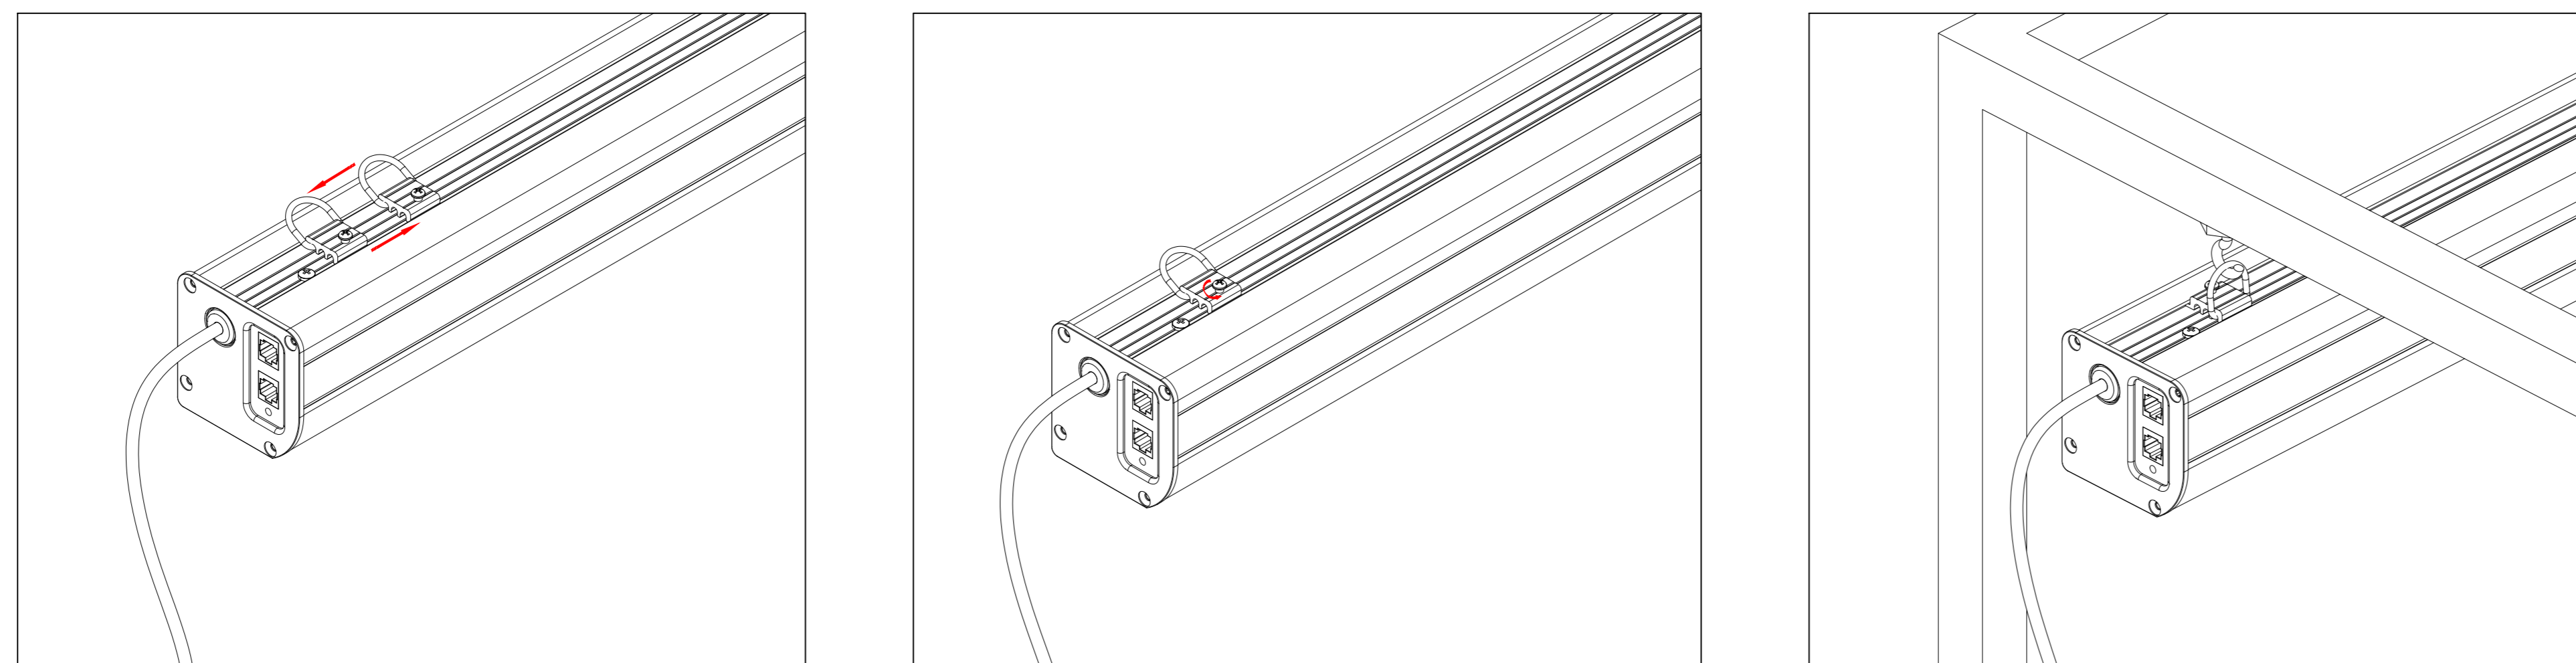

C
B
A

Left Side of Housing

Power Cord

Wired Trigger Port

Wall Control Port

Learn Key

Mounting Bracket

Holes for ceiling mount

Lip that latches onto housing

Holes for wall mount

AudioWeave 4K Tab-Tensioned Motorized Screen 92" 16:9

Product Model: EV-T3AW-92-1.15

not to scale

Page 2 of 3

Mounting Diagrams

Wall Mount

Ceiling Mount

Hanging Ceiling Mount

AudioWeave 4K Tab-Tensioned
Motorized Screen 92" 16:9

Product Model: EV-T3AW-92-1.15

not to scale

Page 3 of 3