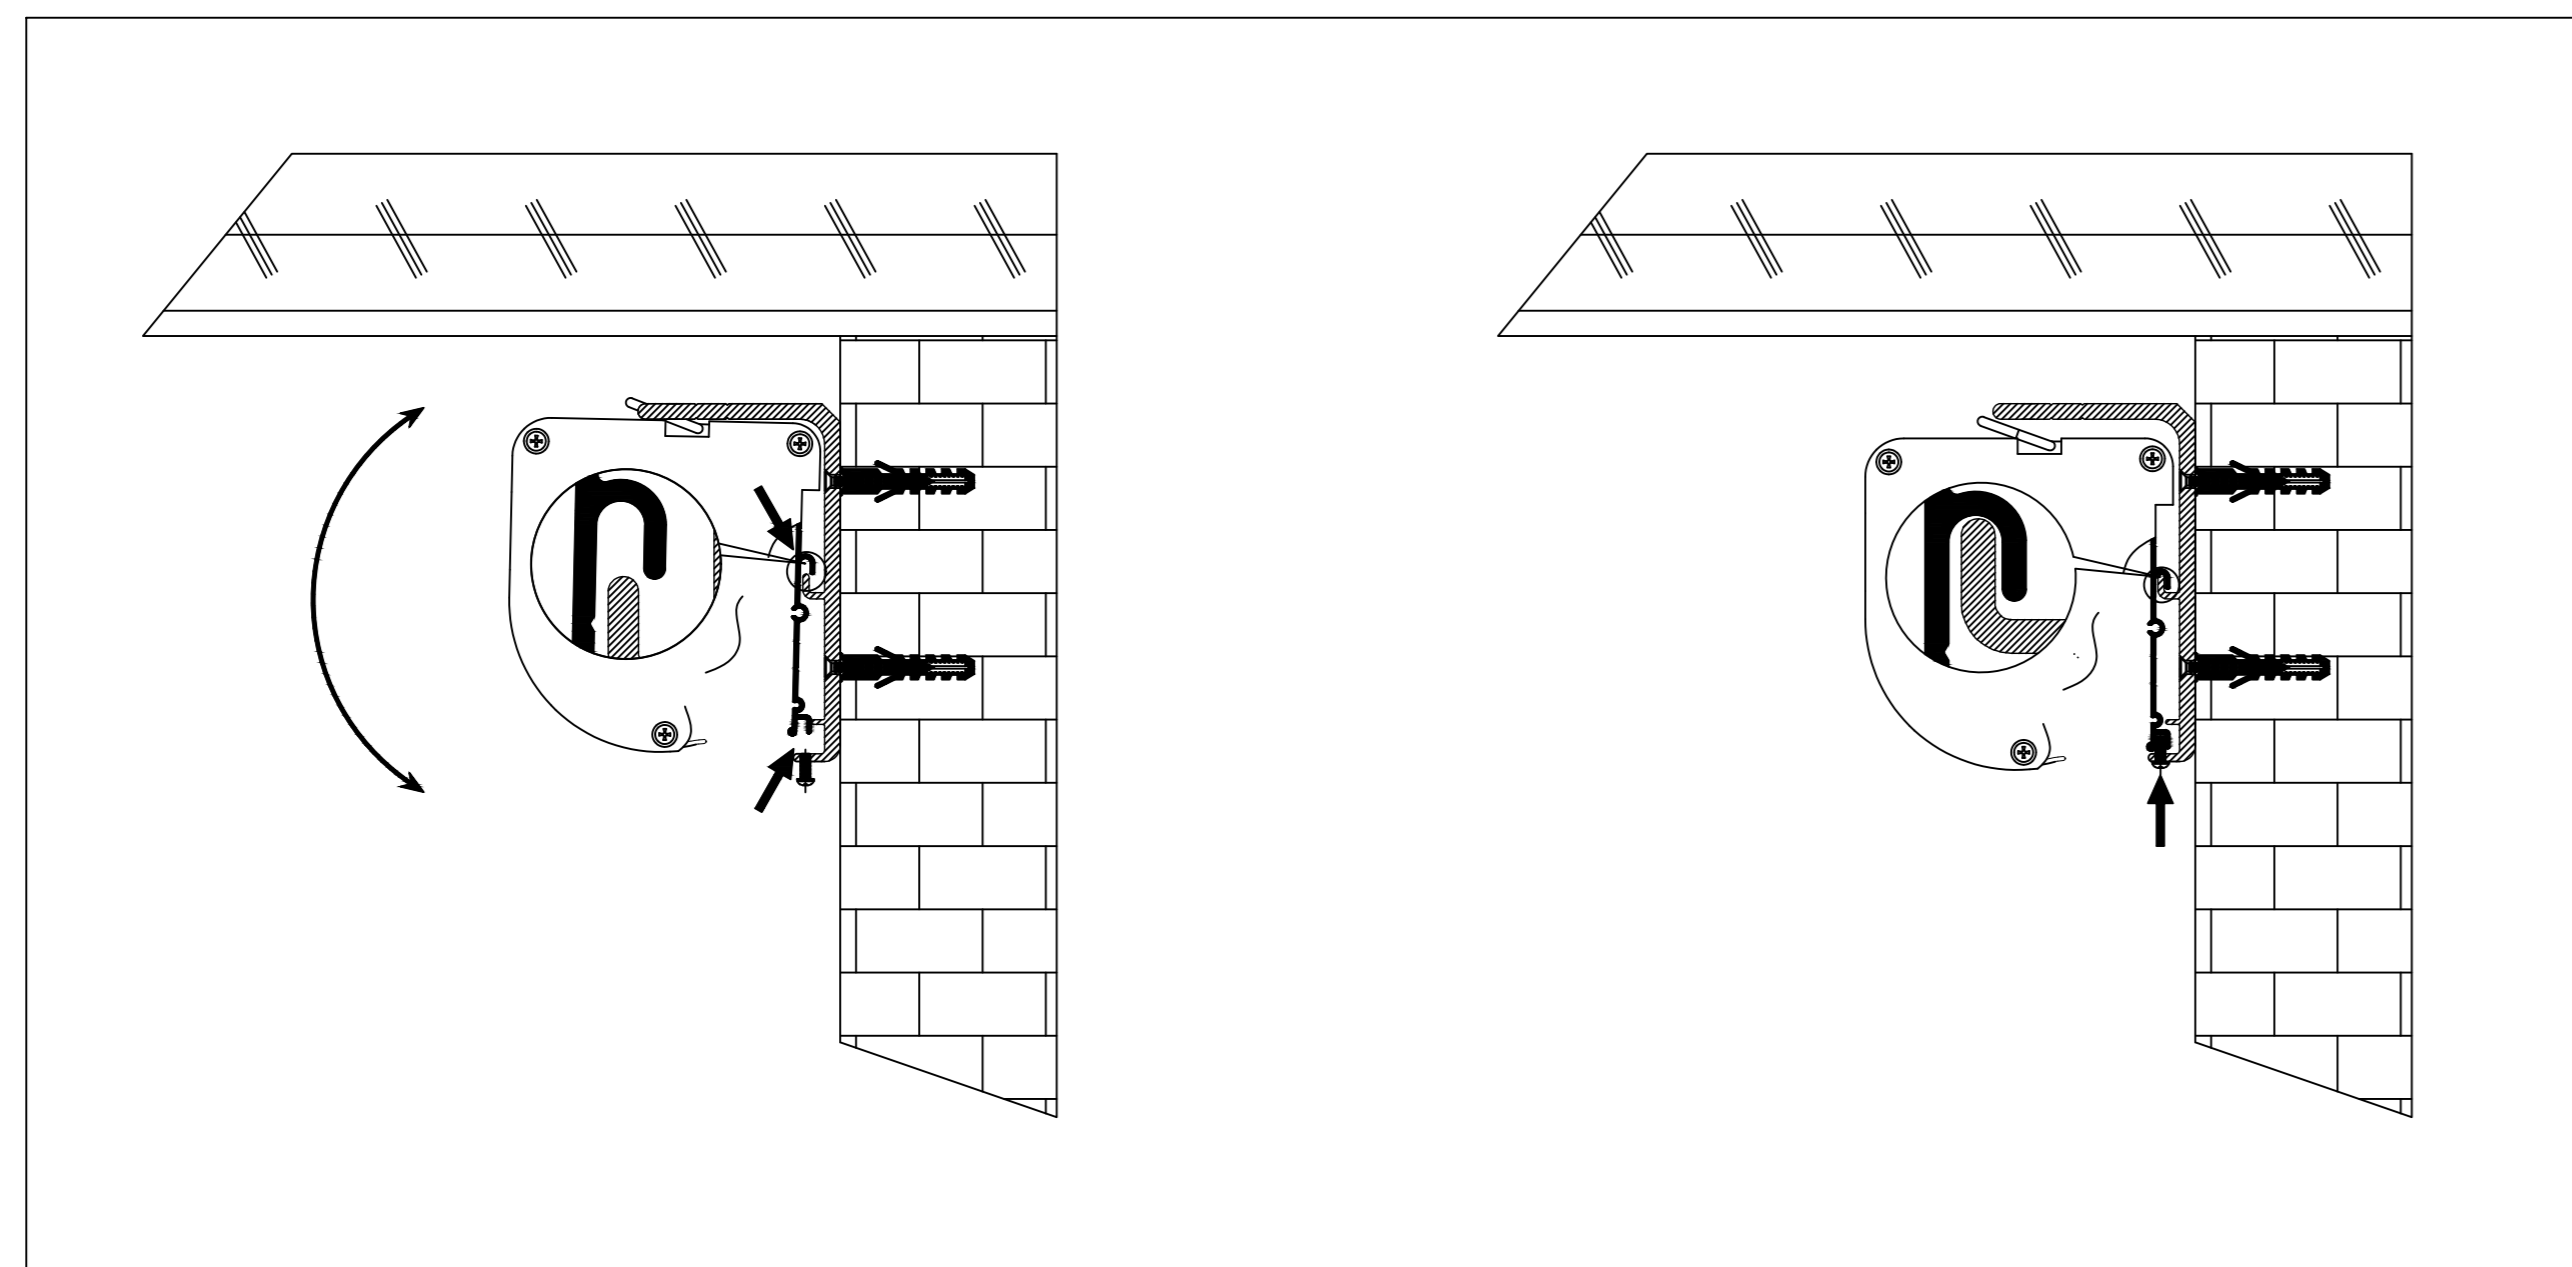

C
B
A

Left Side of Housing

Power Cord

Wired Trigger Port

Wall Control Port

Learn Key

Mounting Bracket

Holes for ceiling mount

Lip that latches onto housing

Holes for wall mount

AudioWeave 4K Tab-Tensioned Motorized Screen 92" 16:9

Product Model: EV-T3AW-92-1.15

not to scale

Page 2 of 3

Mounting Diagrams

Wall Mount

Ceiling Mount

Hanging Ceiling Mount

AudioWeave 4K Tab-Tensioned
Motorized Screen 92" 16:9

Product Model: EV-T3AW-92-1.15

not to scale

Page 3 of 3