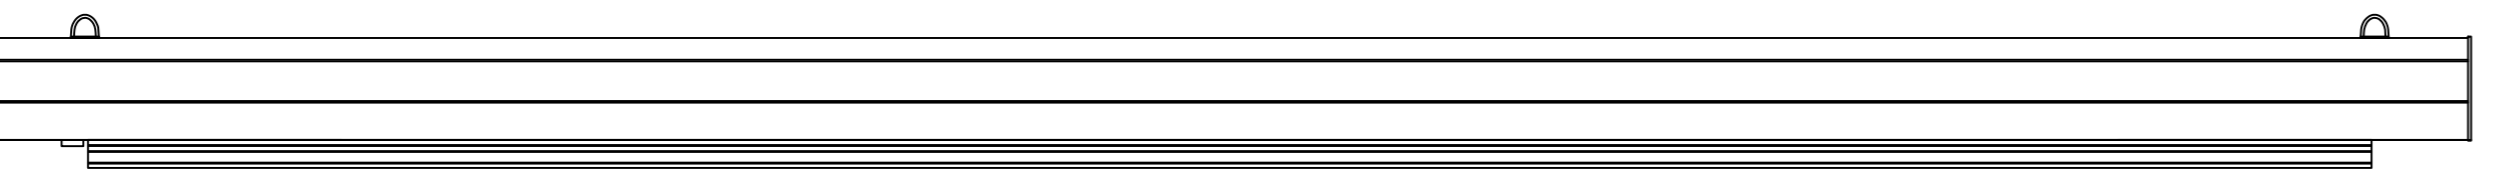

5 4 3 2 1

Extended View

Retracted View

5 4 3 2 1

| | |
|---|-------------|
| AudioWeave 4K Tab-Tensioned Motorized Screen 92" 16:9 | |
| Product Model: EV-T3AW-92-1.15 | |
| not to scale | Page 1 of 3 |

C
B
A

C
B
A

Left Side of Housing

Power Cord

Wired Trigger Port

Wall Control Port

Learn Key

Mounting Bracket

Holes for ceiling mount

Lip that latches onto housing

Holes for wall mount

AudioWeave 4K Tab-Tensioned Motorized Screen 92" 16:9

Product Model: EV-T3AW-92-1.15

not to scale

Page 2 of 3

Mounting Diagrams

Wall Mount