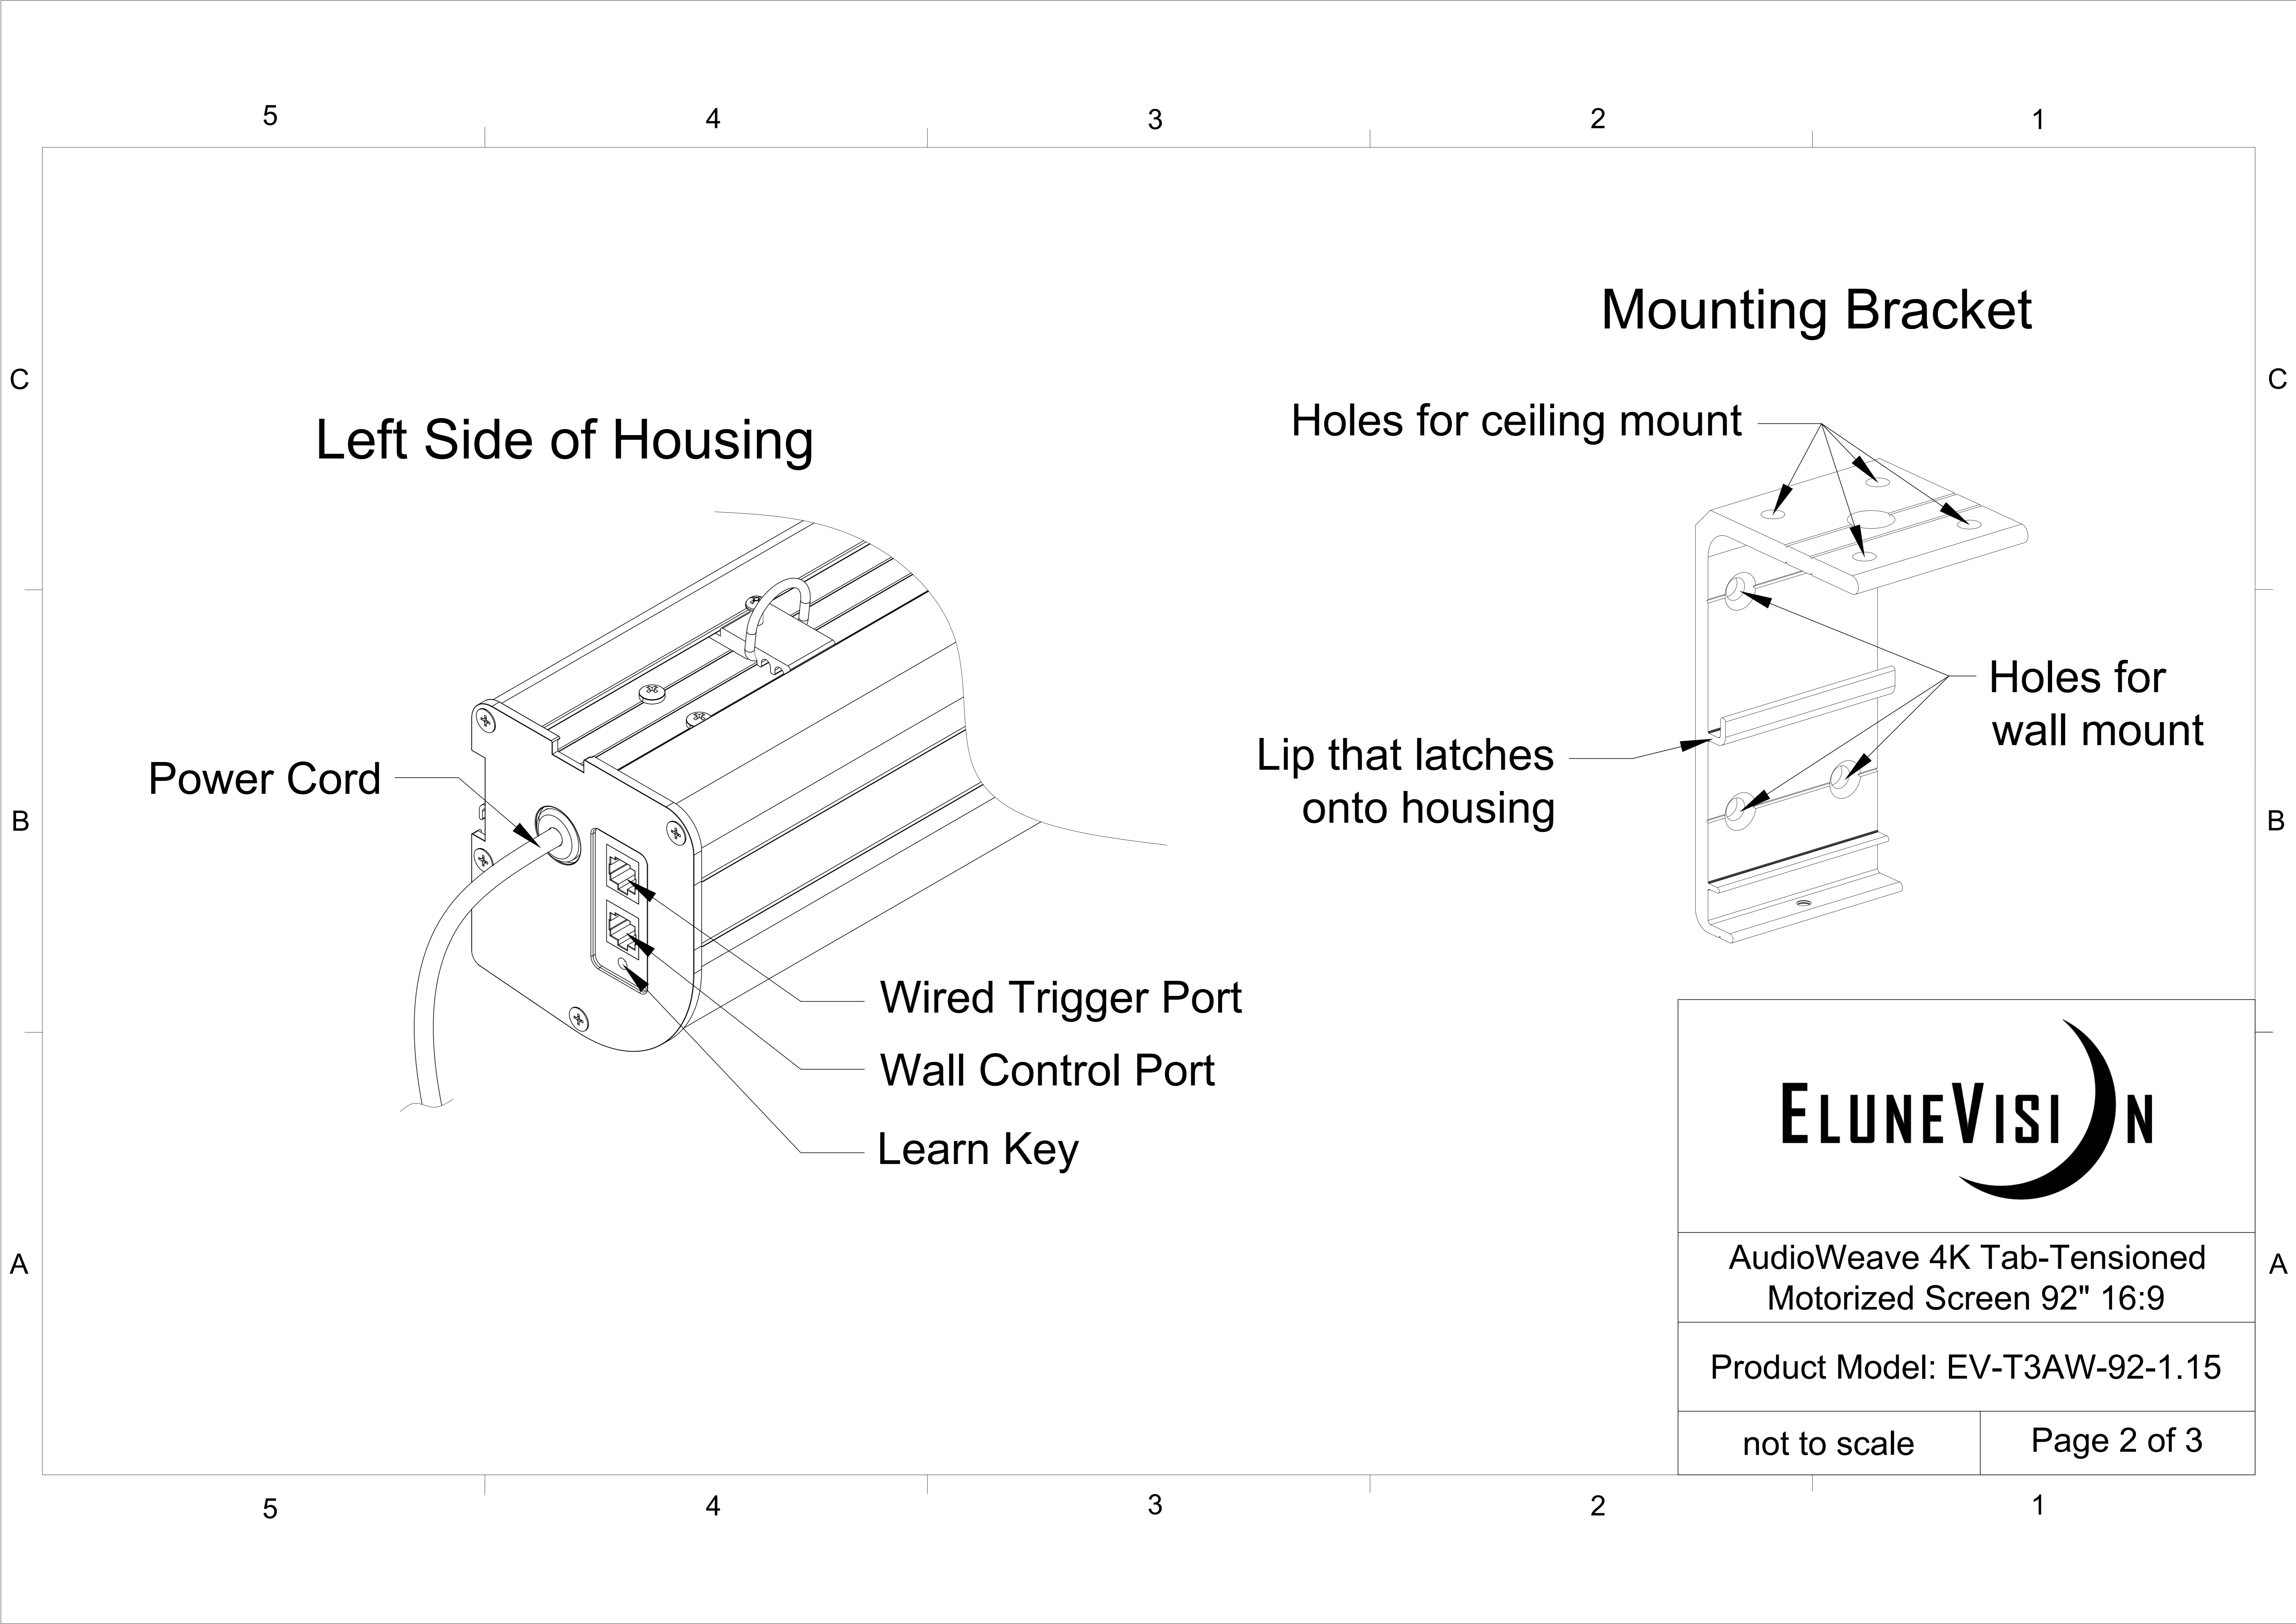

5 4 3 2 1

Extended View

Retracted View

5 4 3 2 1

| | |
|---|-------------|
| AudioWeave 4K Tab-Tensioned Motorized Screen 92" 16:9 | |
| Product Model: EV-T3AW-92-1.15 | |
| not to scale | Page 1 of 3 |

C
B
A

C
B
A

Left Side of Housing

Power Cord

Wired Trigger Port

Wall Control Port

Learn Key

Mounting Bracket

Holes for ceiling mount

Lip that latches onto housing

Holes for wall mount

AudioWeave 4K Tab-Tensioned Motorized Screen 92" 16:9

Product Model: EV-T3AW-92-1.15

not to scale

Page 2 of 3

Mounting Diagrams

Wall Mount

Ceiling Mount

Hanging Ceiling Mount

AudioWeave 4K Tab-Tensioned
Motorized Screen 92" 16:9

Product Model: EV-T3AW-92-1.15

not to scale

Page 3 of 3