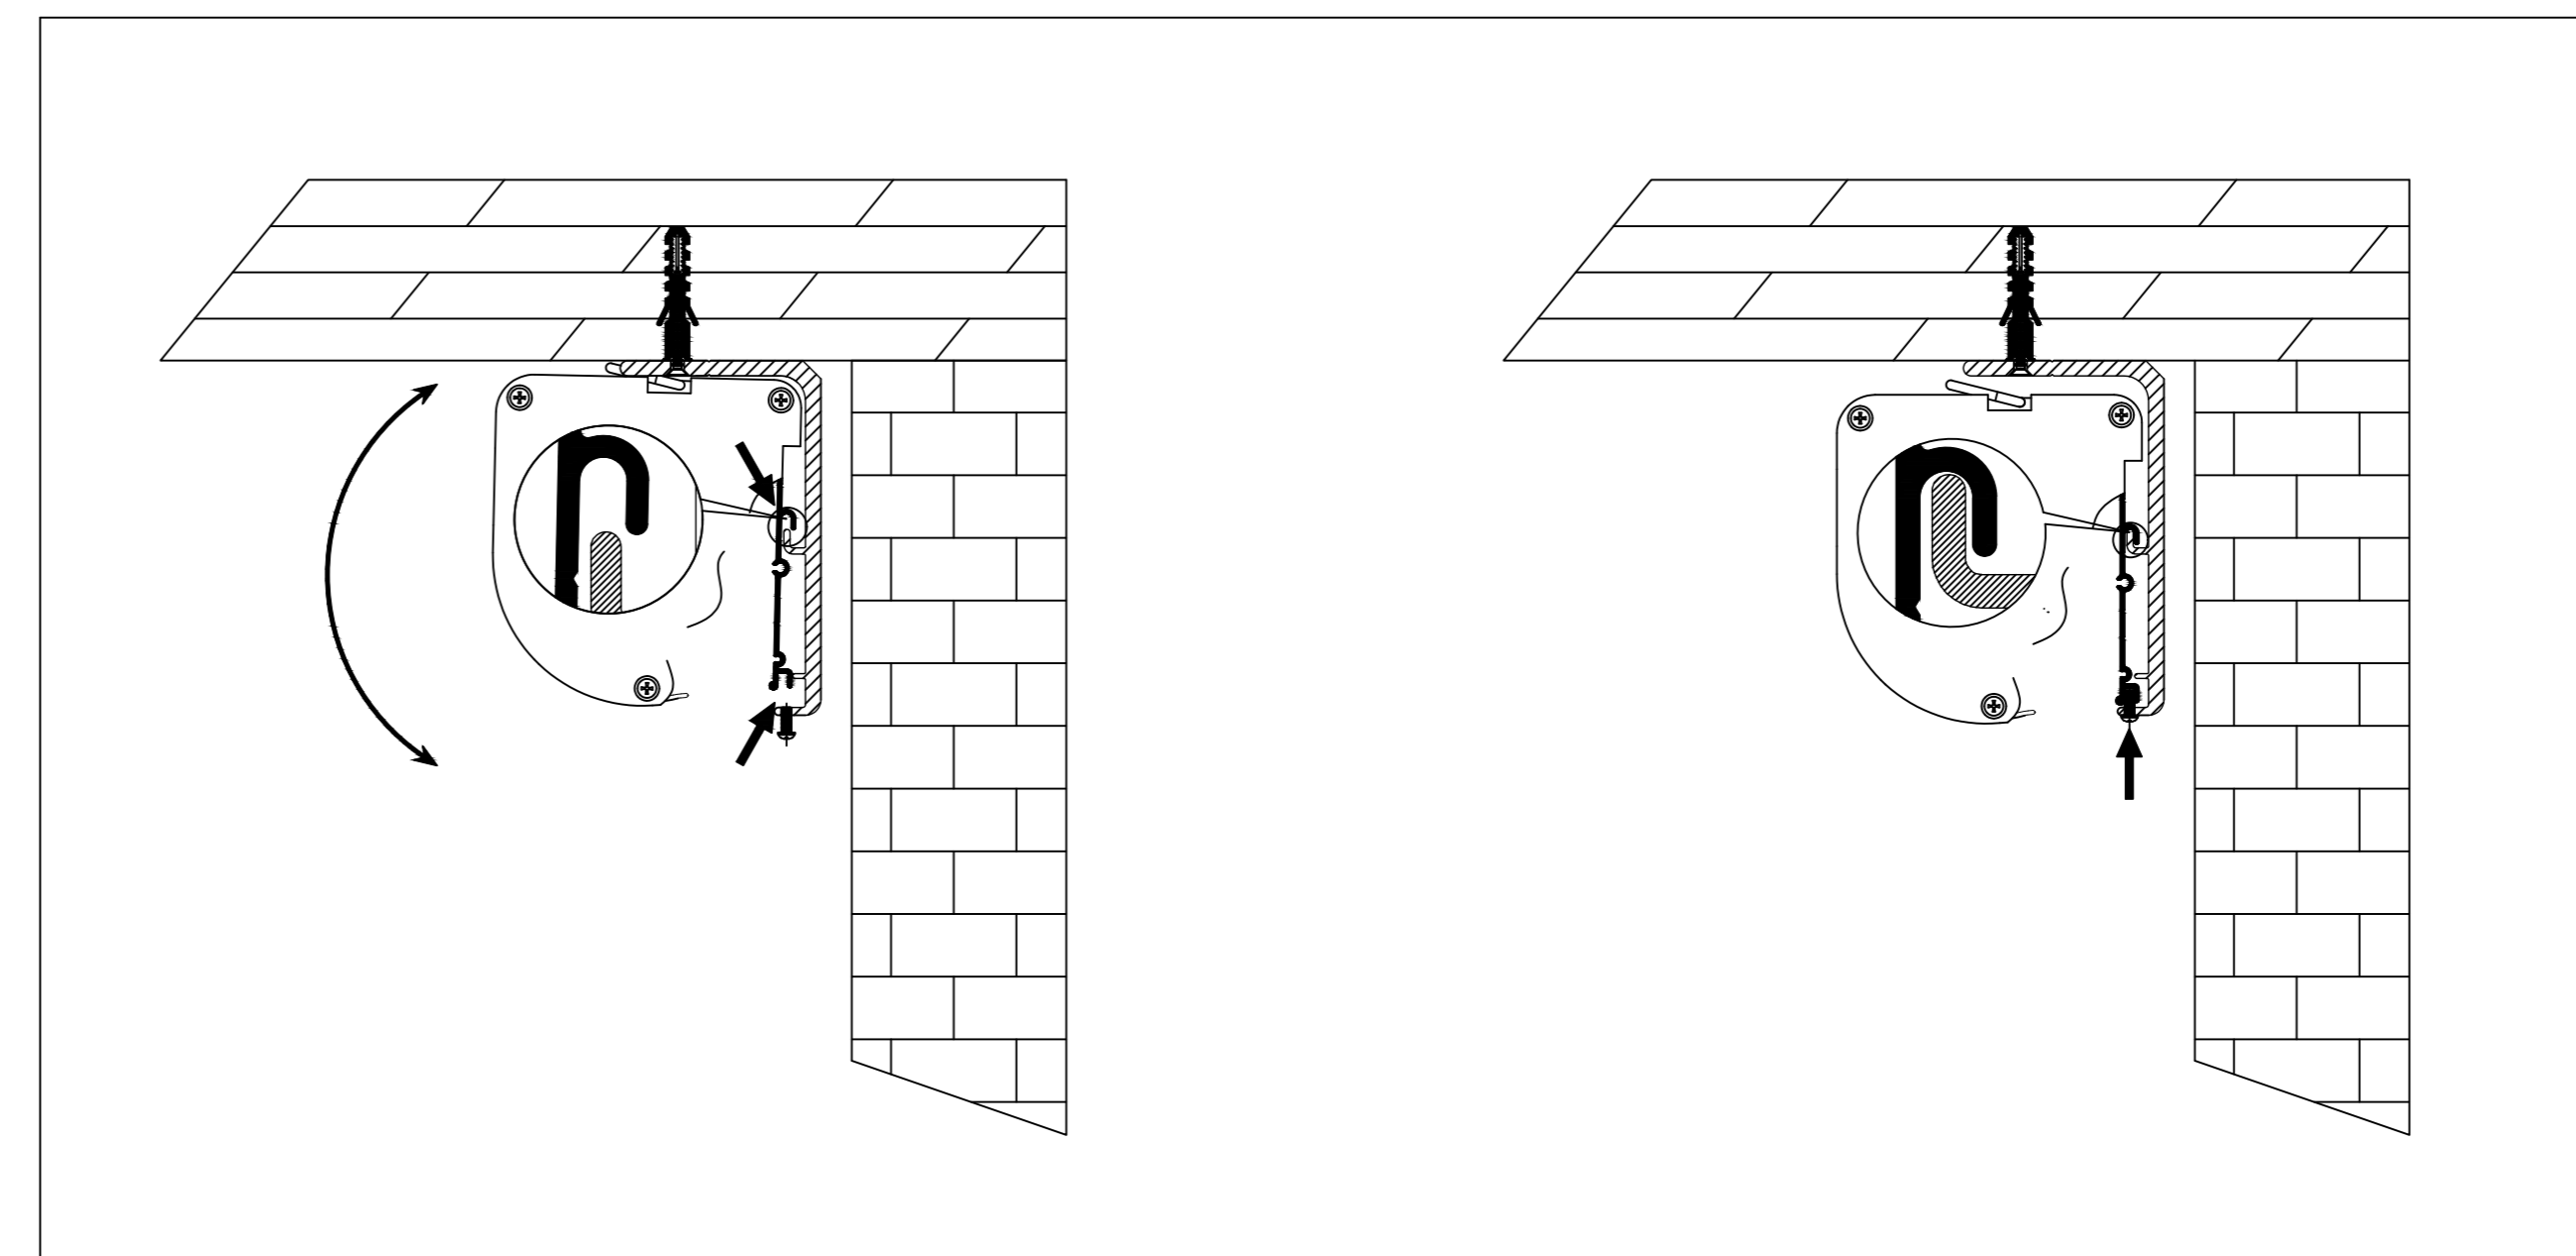

C
B
A

Left Side of Housing

Power Cord

Wired Trigger Port

Wall Control Port

Learn Key

Mounting Bracket

Holes for ceiling mount

Lip that latches onto housing

Holes for wall mount

AudioWeave 4K Tab-Tensioned Motorized Screen 92" 16:9

Product Model: EV-T3AW-92-1.15

not to scale

Page 2 of 3

Mounting Diagrams

Wall Mount

Ceiling Mount

Hanging Ceiling Mount

AudioWeave 4K Tab-Tensioned
Motorized Screen 92" 16:9

Product Model: EV-T3AW-92-1.15

not to scale

Page 3 of 3