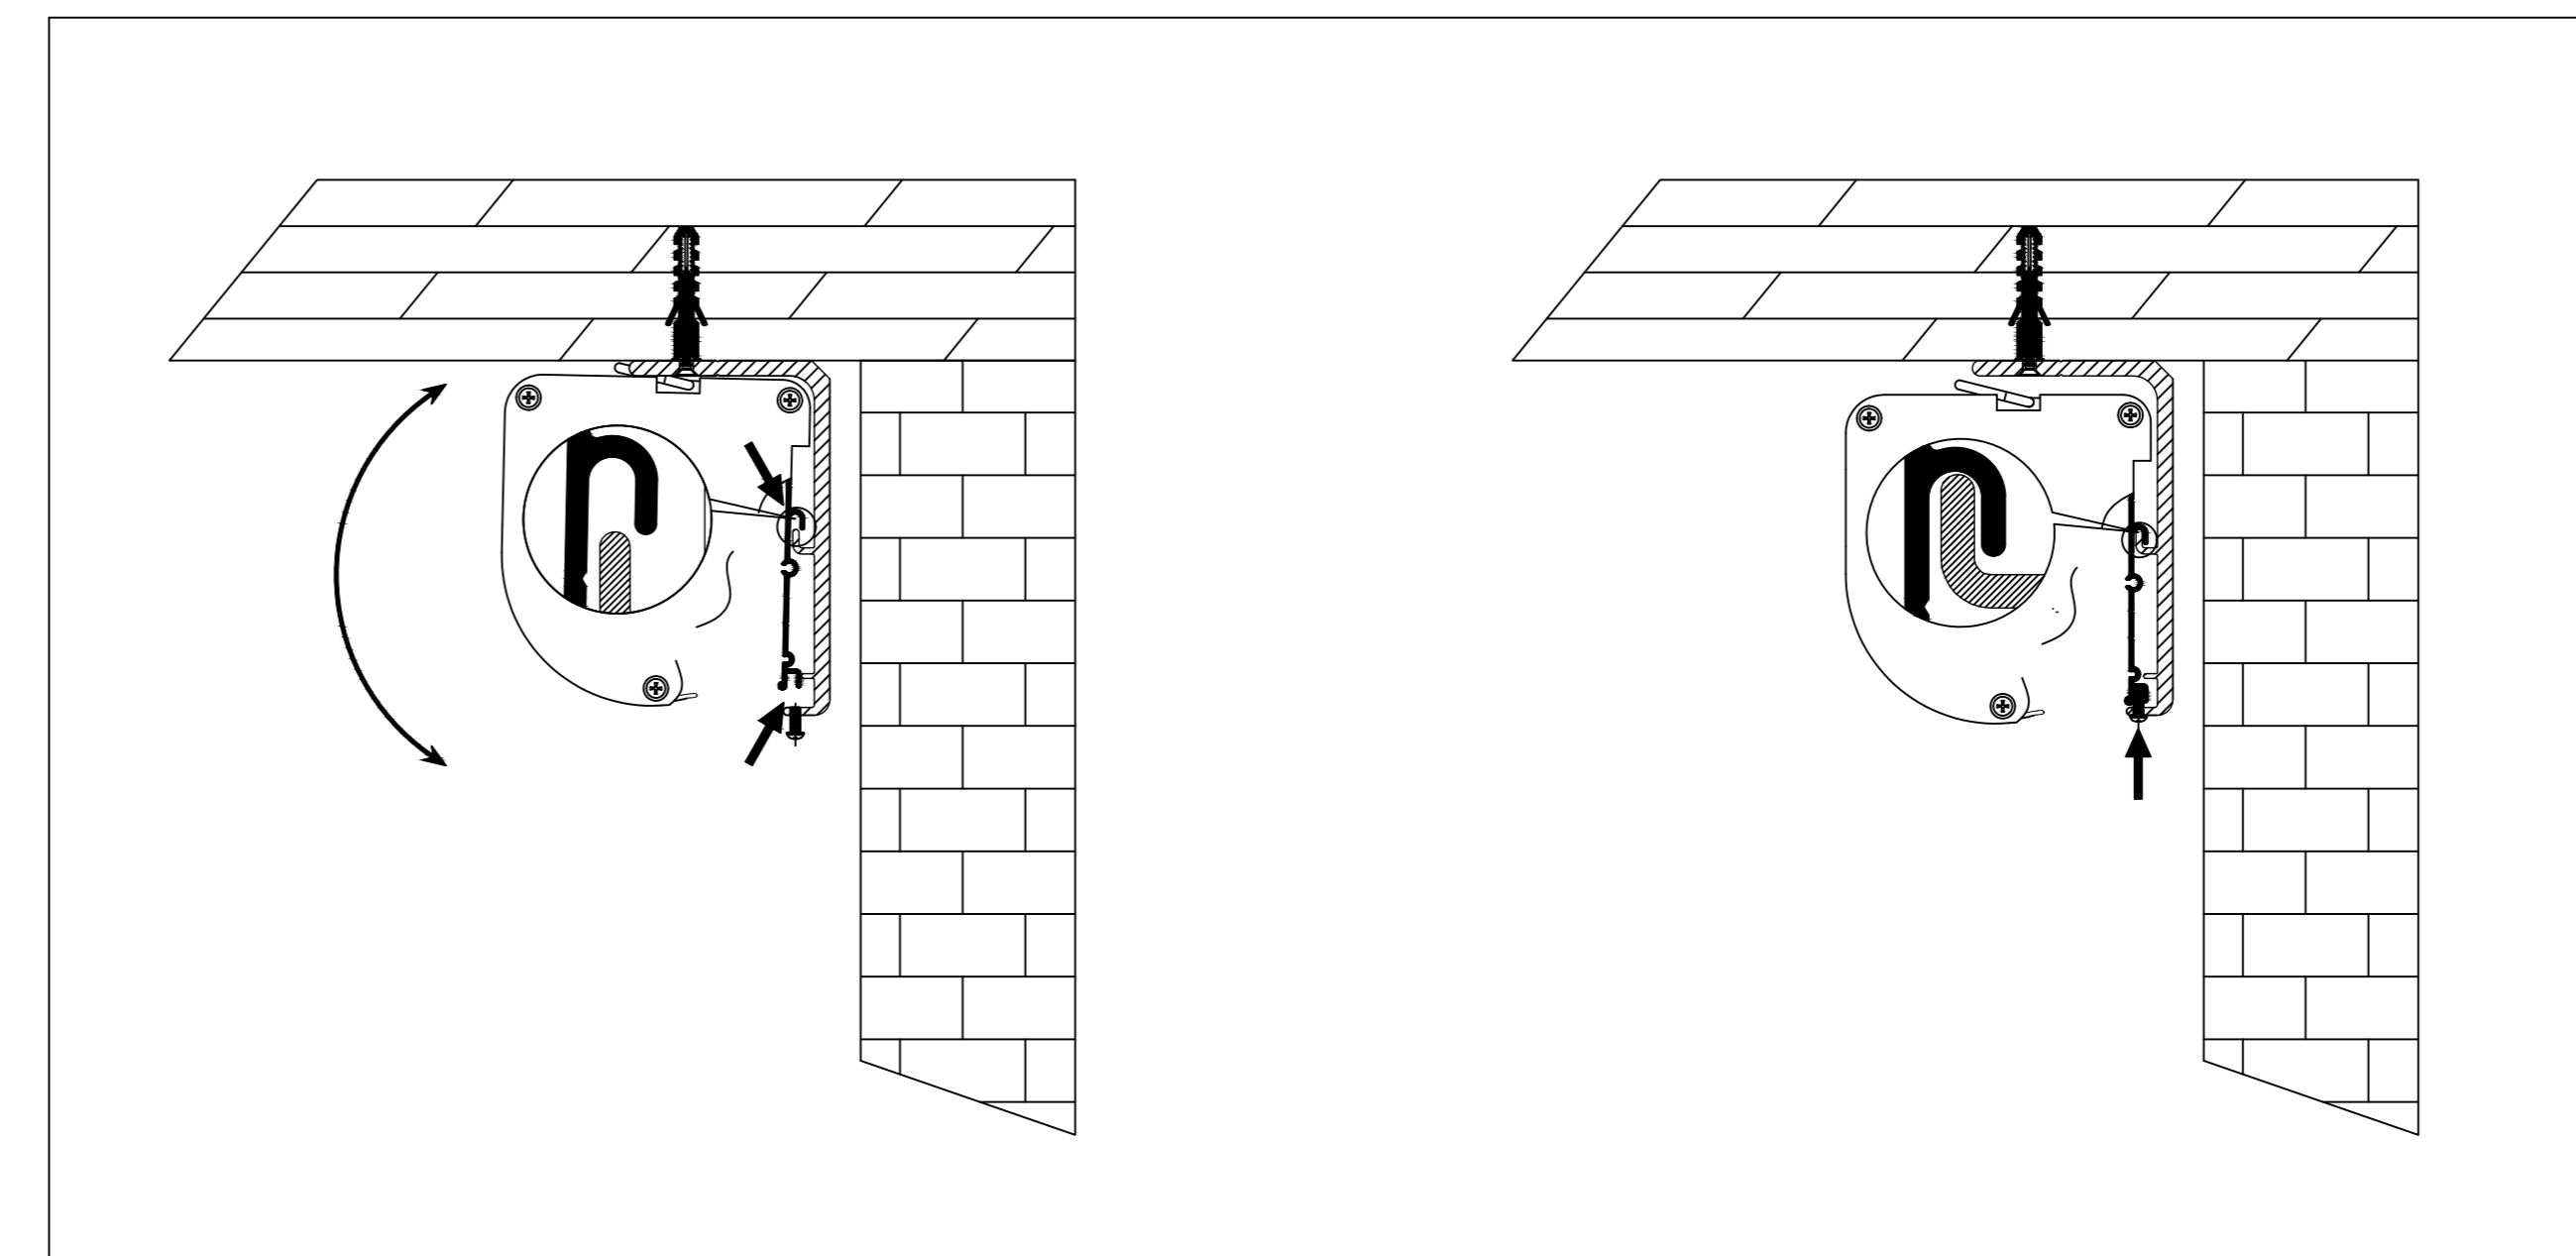

Wired Trigger Port

Wall Control Port

Learn Key

Mounting Bracket

Holes for ceiling mount

Lip that latches onto housing

Holes for wall mount

Aurora ALR 4K Perforated
Tab-Tensioned Motorized Screen
100" 16:9

Product Model: EV-T3P-100-1.25

not to scale

Page 2 of 3

Mounting Diagrams

Wall Mount

Ceiling Mount

Hanging Ceiling Mount

ELUNEVISION

Aurora ALR 4K Perforated
Tab-Tensioned Motorized Screen
100" 16:9

Product Model: EV-T3P-100-1.25

not to scale

Page 3 of 3