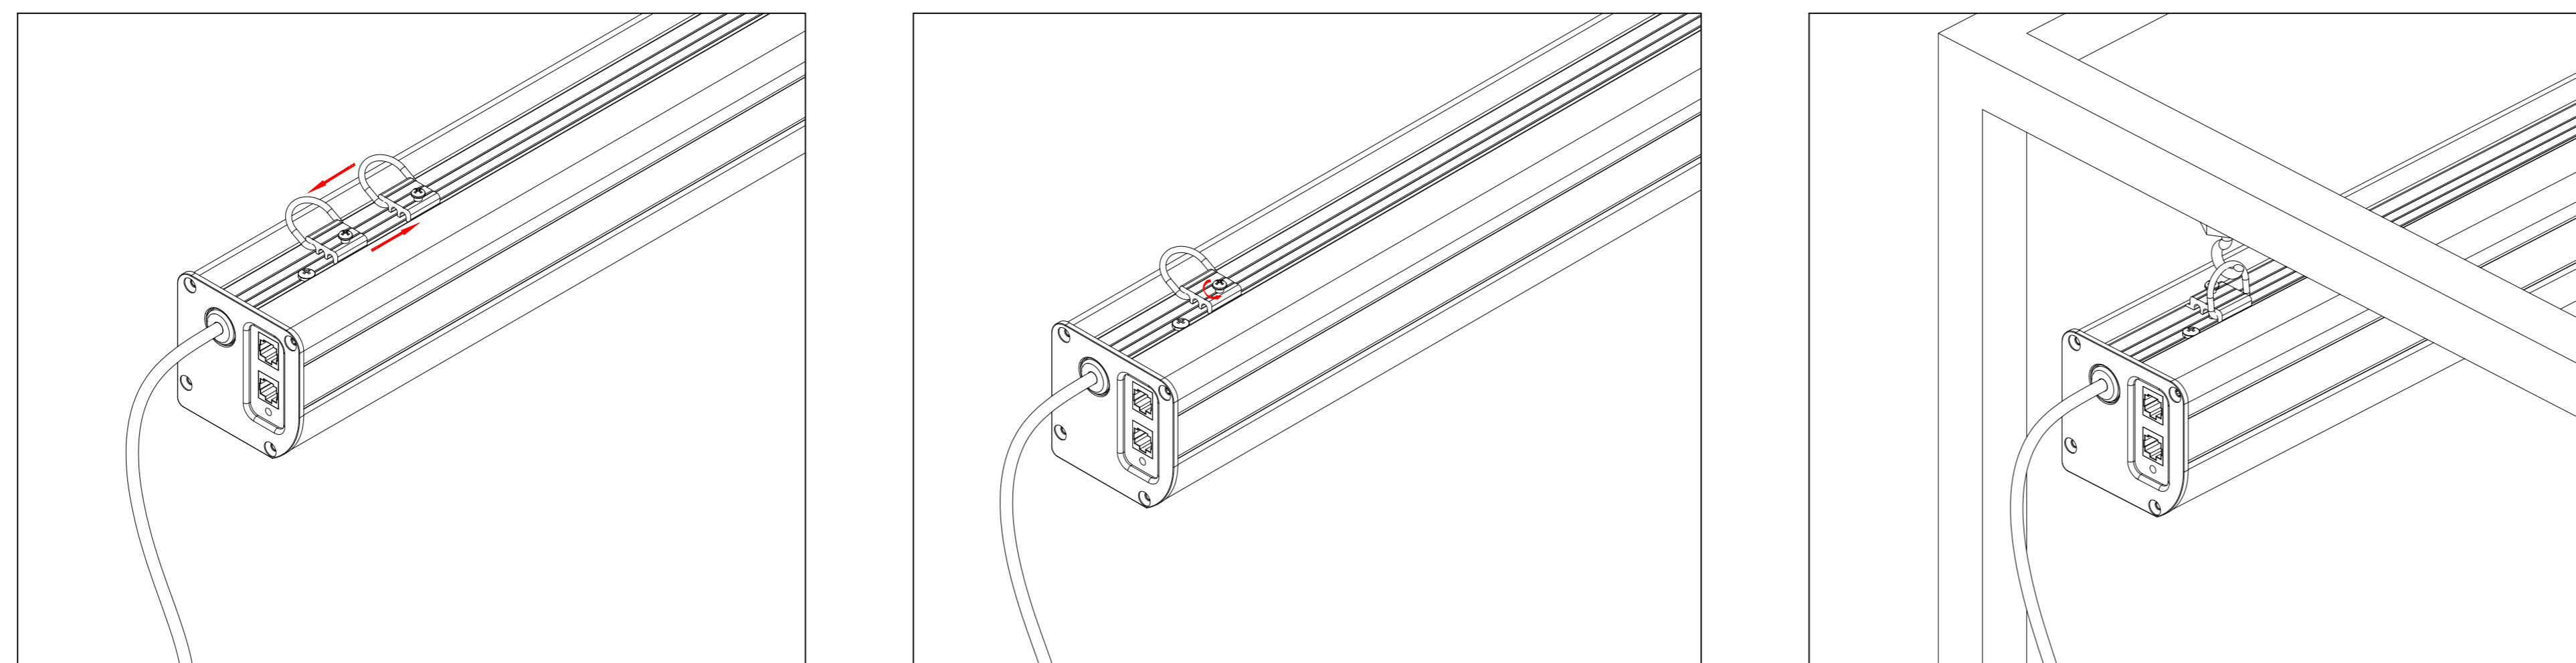

Wired Trigger Port

Wall Control Port

Learn Key

Mounting Bracket

Holes for ceiling mount

Lip that latches onto housing

Holes for wall mount

Aurora ALR 4K Perforated
Tab-Tensioned Motorized Screen
100" 16:9

Product Model: EV-T3P-100-1.25

not to scale

Page 2 of 3

Mounting Diagrams

Wall Mount

Ceiling Mount

Hanging Ceiling Mount

ELUNEVISION

Aurora ALR 4K Perforated
Tab-Tensioned Motorized Screen
100" 16:9

Product Model: EV-T3P-100-1.25

not to scale

Page 3 of 3