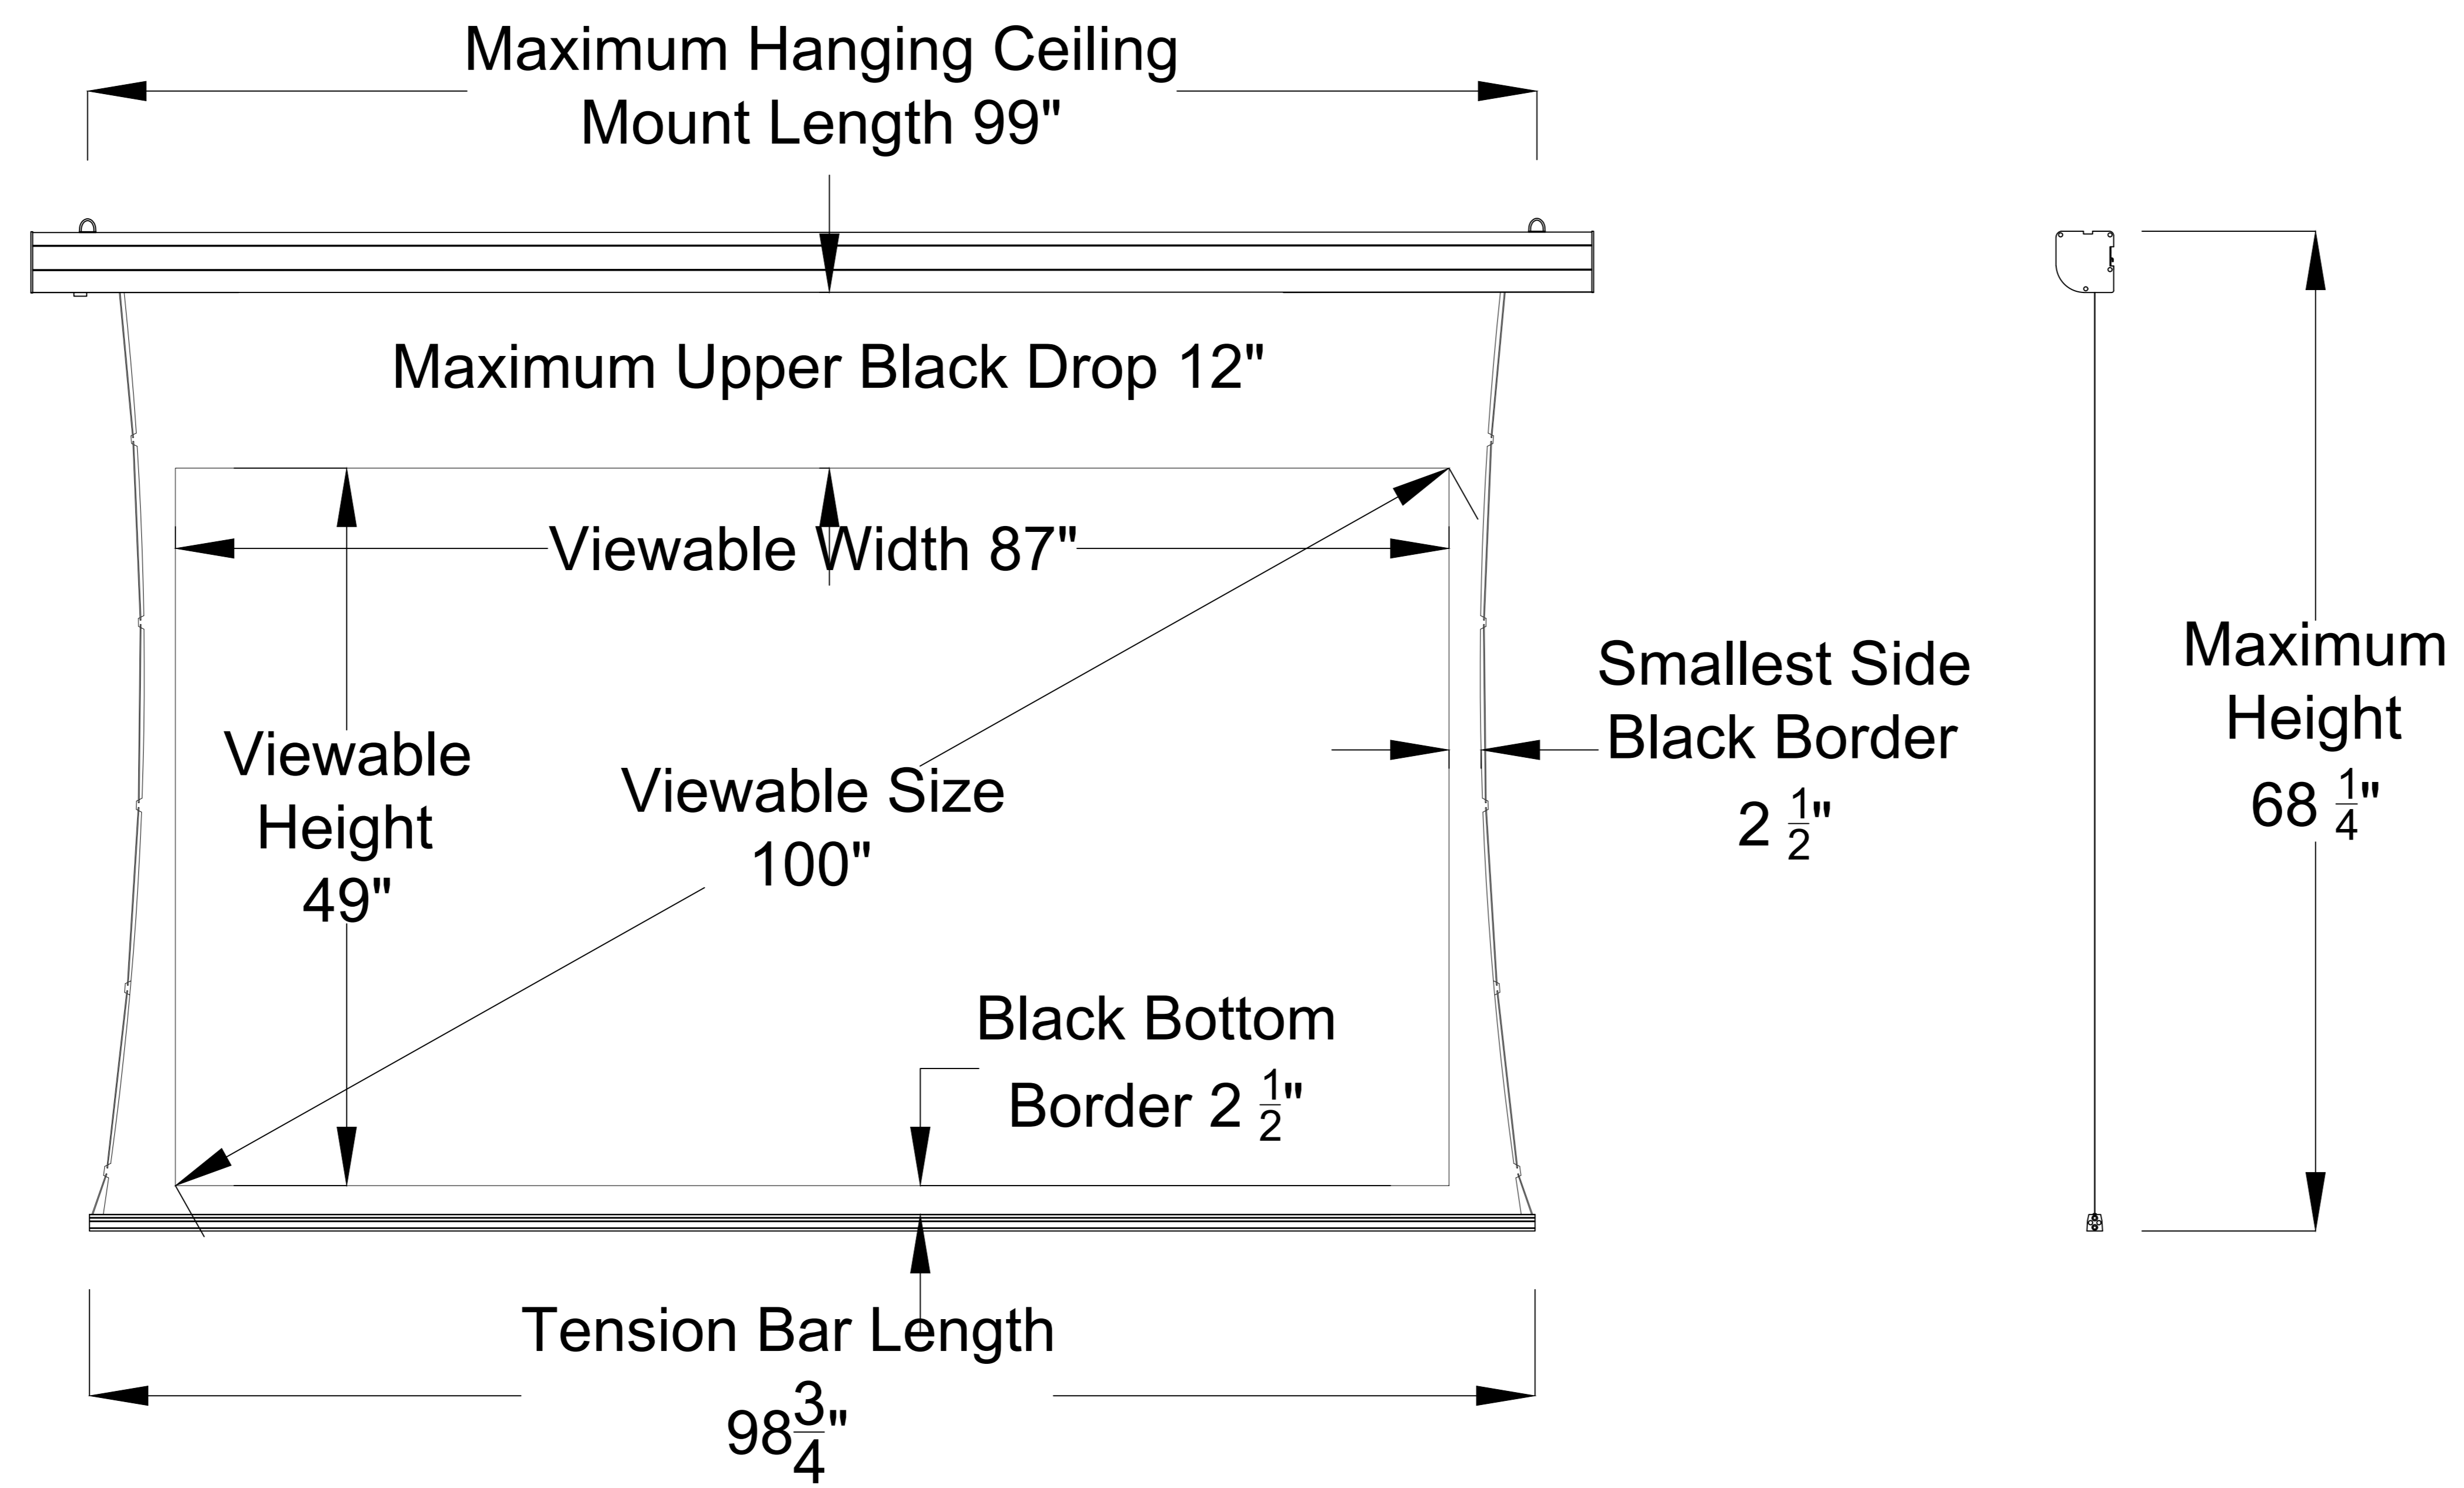

Extended View

Retracted View

Aurora ALR 4K Perforated
Tab-Tensioned Motorized Screen
100" 16:9

Product Model: EV-T3P-100-1.25

not to scale

Page 1 of 3

Left Side of Housing

Power Cord

Wired Trigger Port

Wall Control Port

Learn Key

Mounting Bracket

Holes for ceiling mount

Lip that latches onto housing

Holes for wall mount

Aurora ALR 4K Perforated
Tab-Tensioned Motorized Screen
100" 16:9

Product Model: EV-T3P-100-1.25

not to scale

Page 2 of 3

Mounting Diagrams

Wall Mount

Ceiling Mount

Hanging Ceiling Mount

ELUNEVISION

Aurora ALR 4K Perforated
Tab-Tensioned Motorized Screen
100" 16:9

Product Model: EV-T3P-100-1.25

not to scale

Page 3 of 3