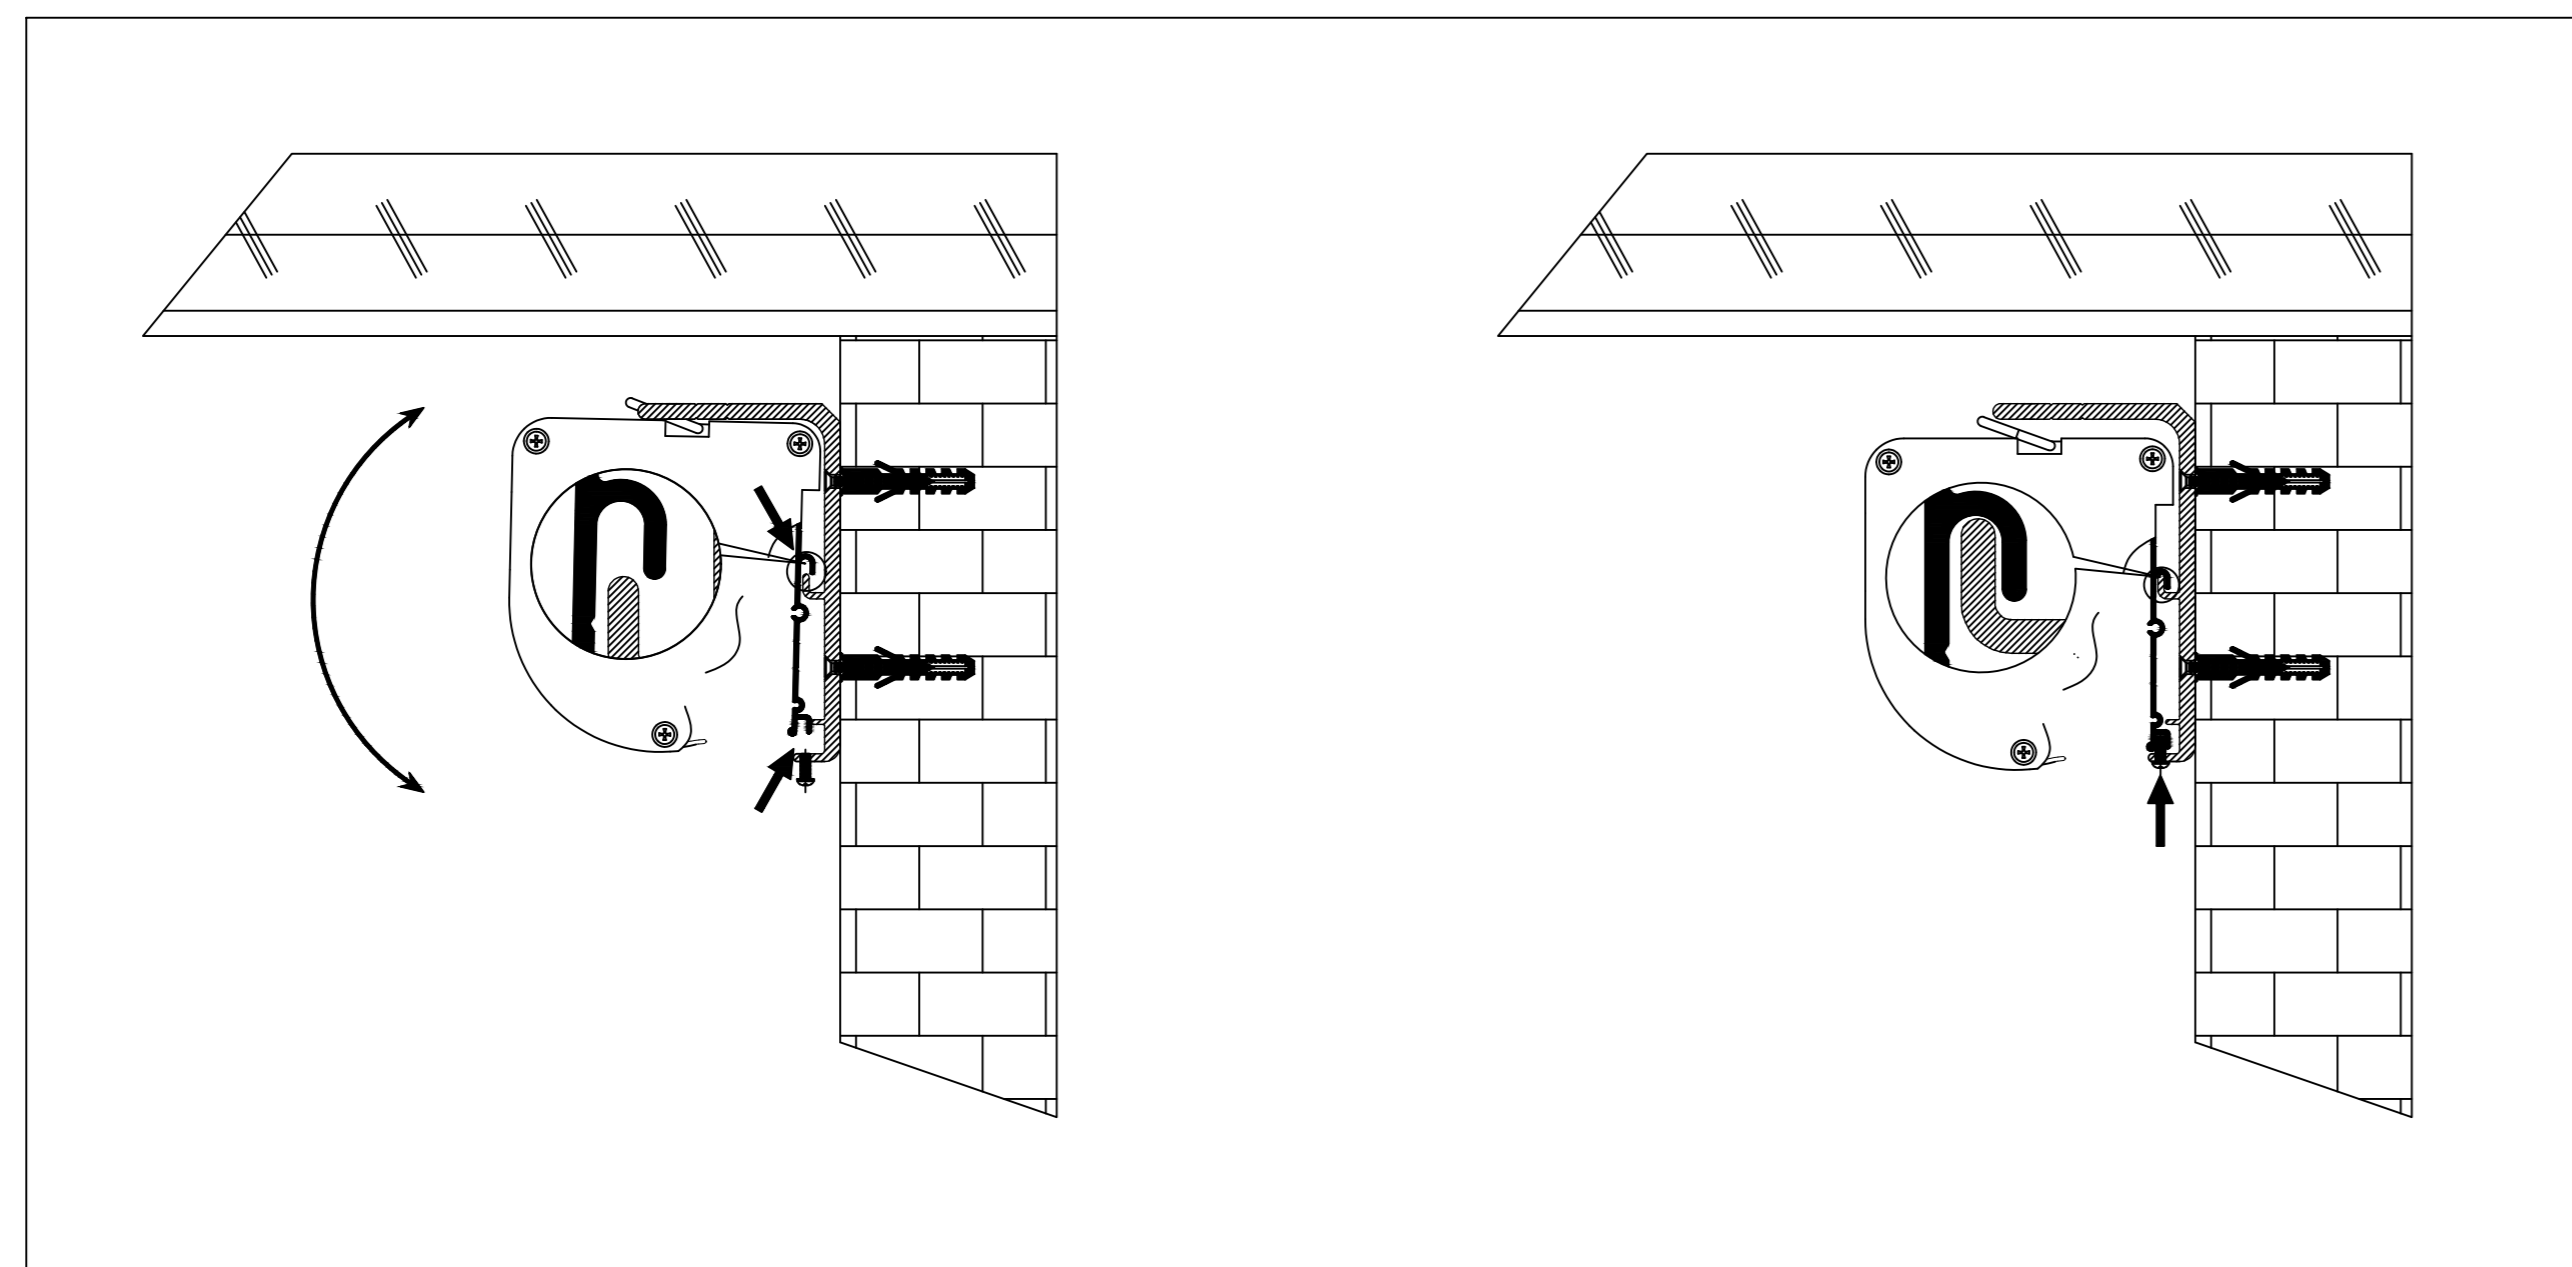

Extended View

Retracted View

Aurora ALR 4K Perforated
Tab-Tensioned Motorized Screen
100" 16:9

Product Model: EV-T3P-100-1.25

not to scale

Page 1 of 3

Left Side of Housing

Power Cord

Wired Trigger Port

Wall Control Port

Learn Key

Mounting Bracket

Holes for ceiling mount

Lip that latches onto housing

Holes for wall mount

Aurora ALR 4K Perforated
Tab-Tensioned Motorized Screen
100" 16:9

Product Model: EV-T3P-100-1.25

not to scale

Page 2 of 3

Mounting Diagrams

Wall Mount

Ceiling Mount

Hanging Ceiling Mount

ELUNEVISION

Aurora ALR 4K Perforated
Tab-Tensioned Motorized Screen
100" 16:9

Product Model: EV-T3P-100-1.25

not to scale

Page 3 of 3