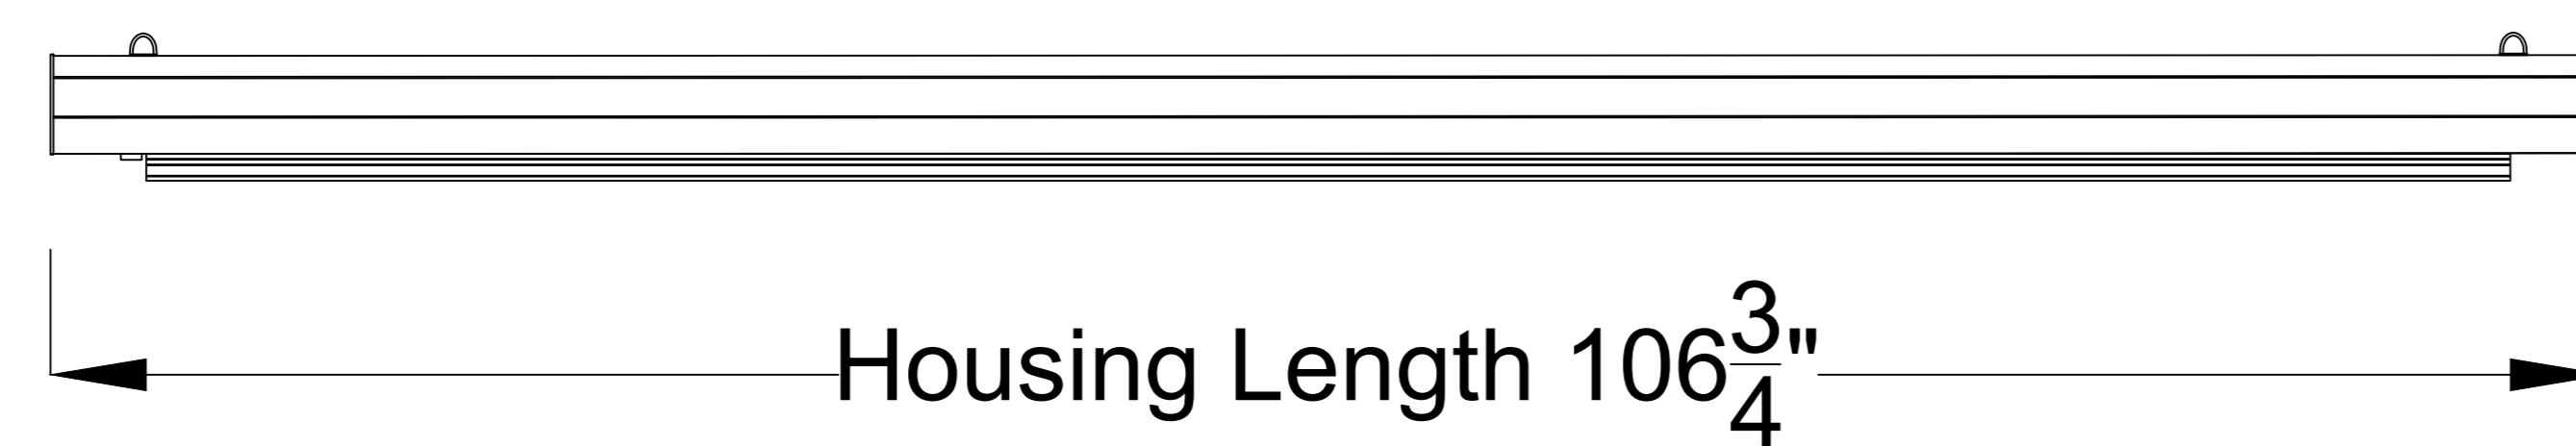

Extended View

Retracted View

Aurora ALR 4K Perforated
Tab-Tensioned Motorized Screen
100" 16:9

Product Model: EV-T3P-100-1.25

not to scale

Page 1 of 3

Left Side of Housing

Power Cord

Wired Trigger Port

Wall Control Port

Learn Key

Mounting Bracket

Holes for ceiling mount

Lip that latches onto housing

Holes for wall mount

Aurora ALR 4K Perforated
Tab-Tensioned Motorized Screen
100" 16:9

Product Model: EV-T3P-100-1.25

not to scale

Page 2 of 3

Mounting Diagrams

Wall Mount

Ceiling Mount

Hanging Ceiling Mount

ELUNEVISION

Aurora ALR 4K Perforated
Tab-Tensioned Motorized Screen
100" 16:9

Product Model: EV-T3P-100-1.25

not to scale

Page 3 of 3