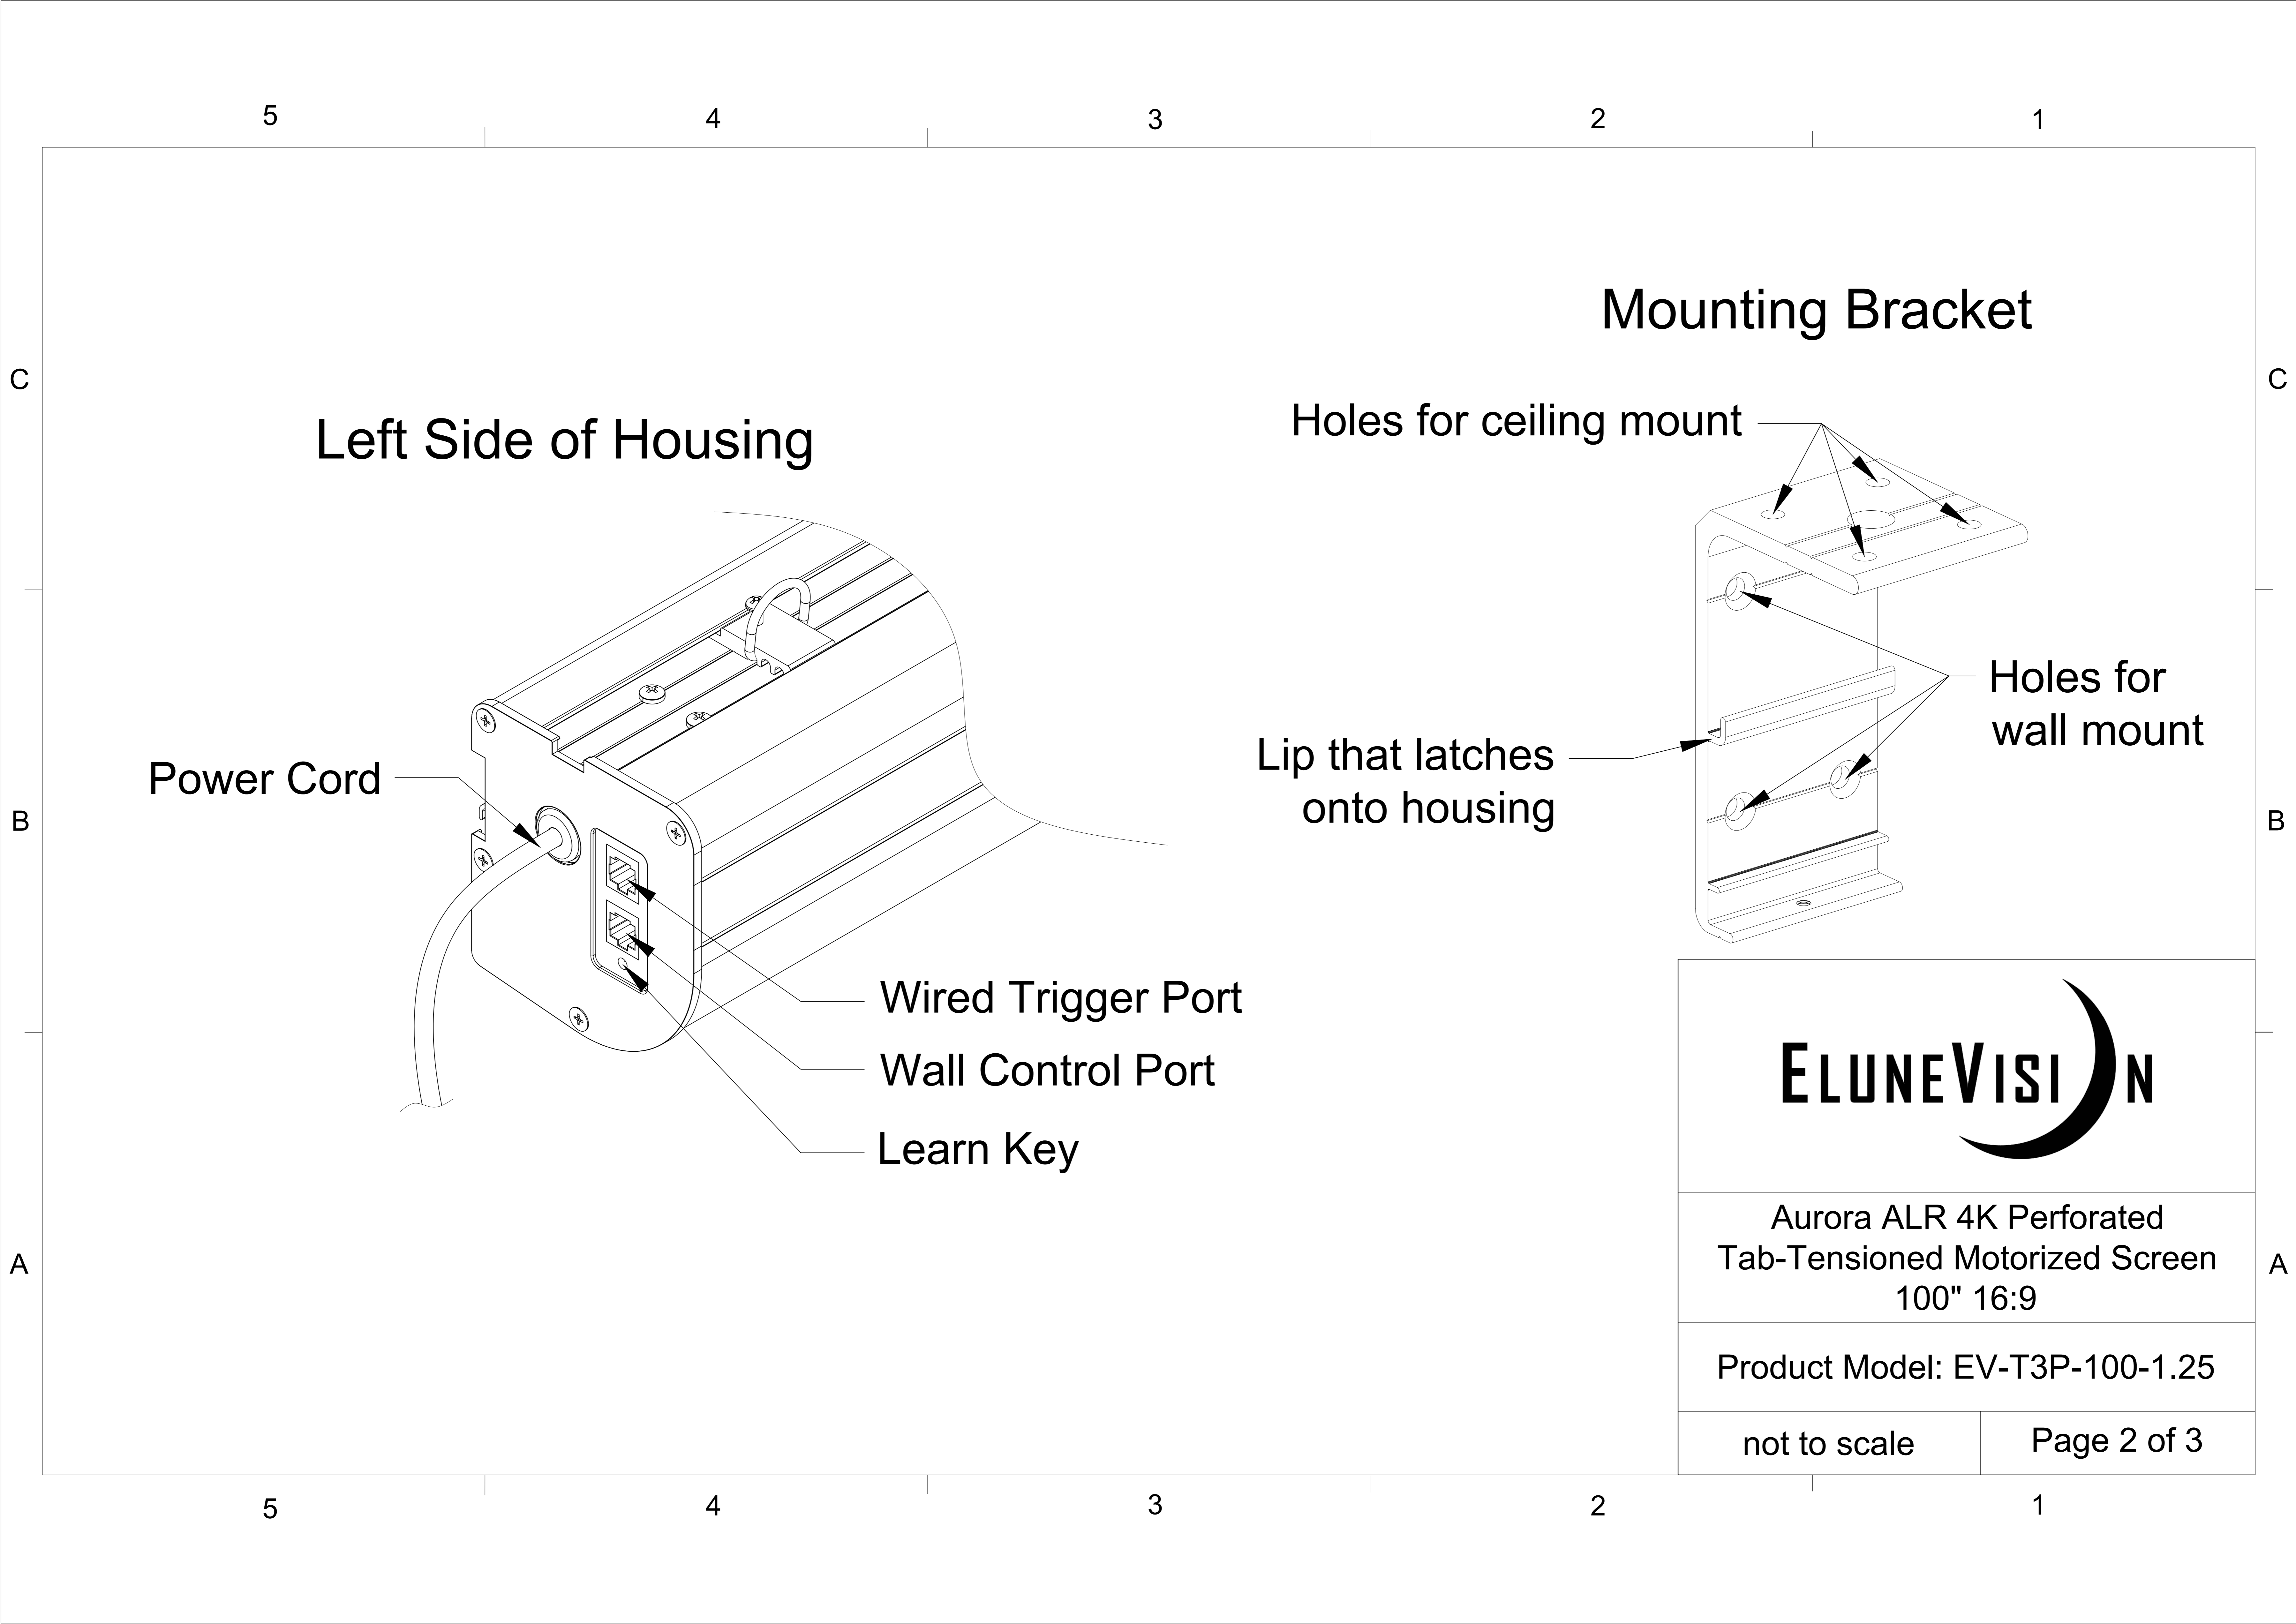

Extended View

Retracted View

Aurora ALR 4K Perforated
Tab-Tensioned Motorized Screen
100" 16:9

Product Model: EV-T3P-100-1.25

not to scale

Page 1 of 3

Left Side of Housing

Power Cord

Wired Trigger Port

Wall Control Port

Learn Key

Mounting Bracket

Holes for ceiling mount

Lip that latches onto housing

Holes for wall mount

Aurora ALR 4K Perforated
Tab-Tensioned Motorized Screen
100" 16:9

Product Model: EV-T3P-100-1.25

not to scale

Page 2 of 3

Mounting Diagrams

Wall Mount

Ceiling Mount

Hanging Ceiling Mount

ELUNEVISION

Aurora ALR 4K Perforated
Tab-Tensioned Motorized Screen
100" 16:9

Product Model: EV-T3P-100-1.25

not to scale

Page 3 of 3