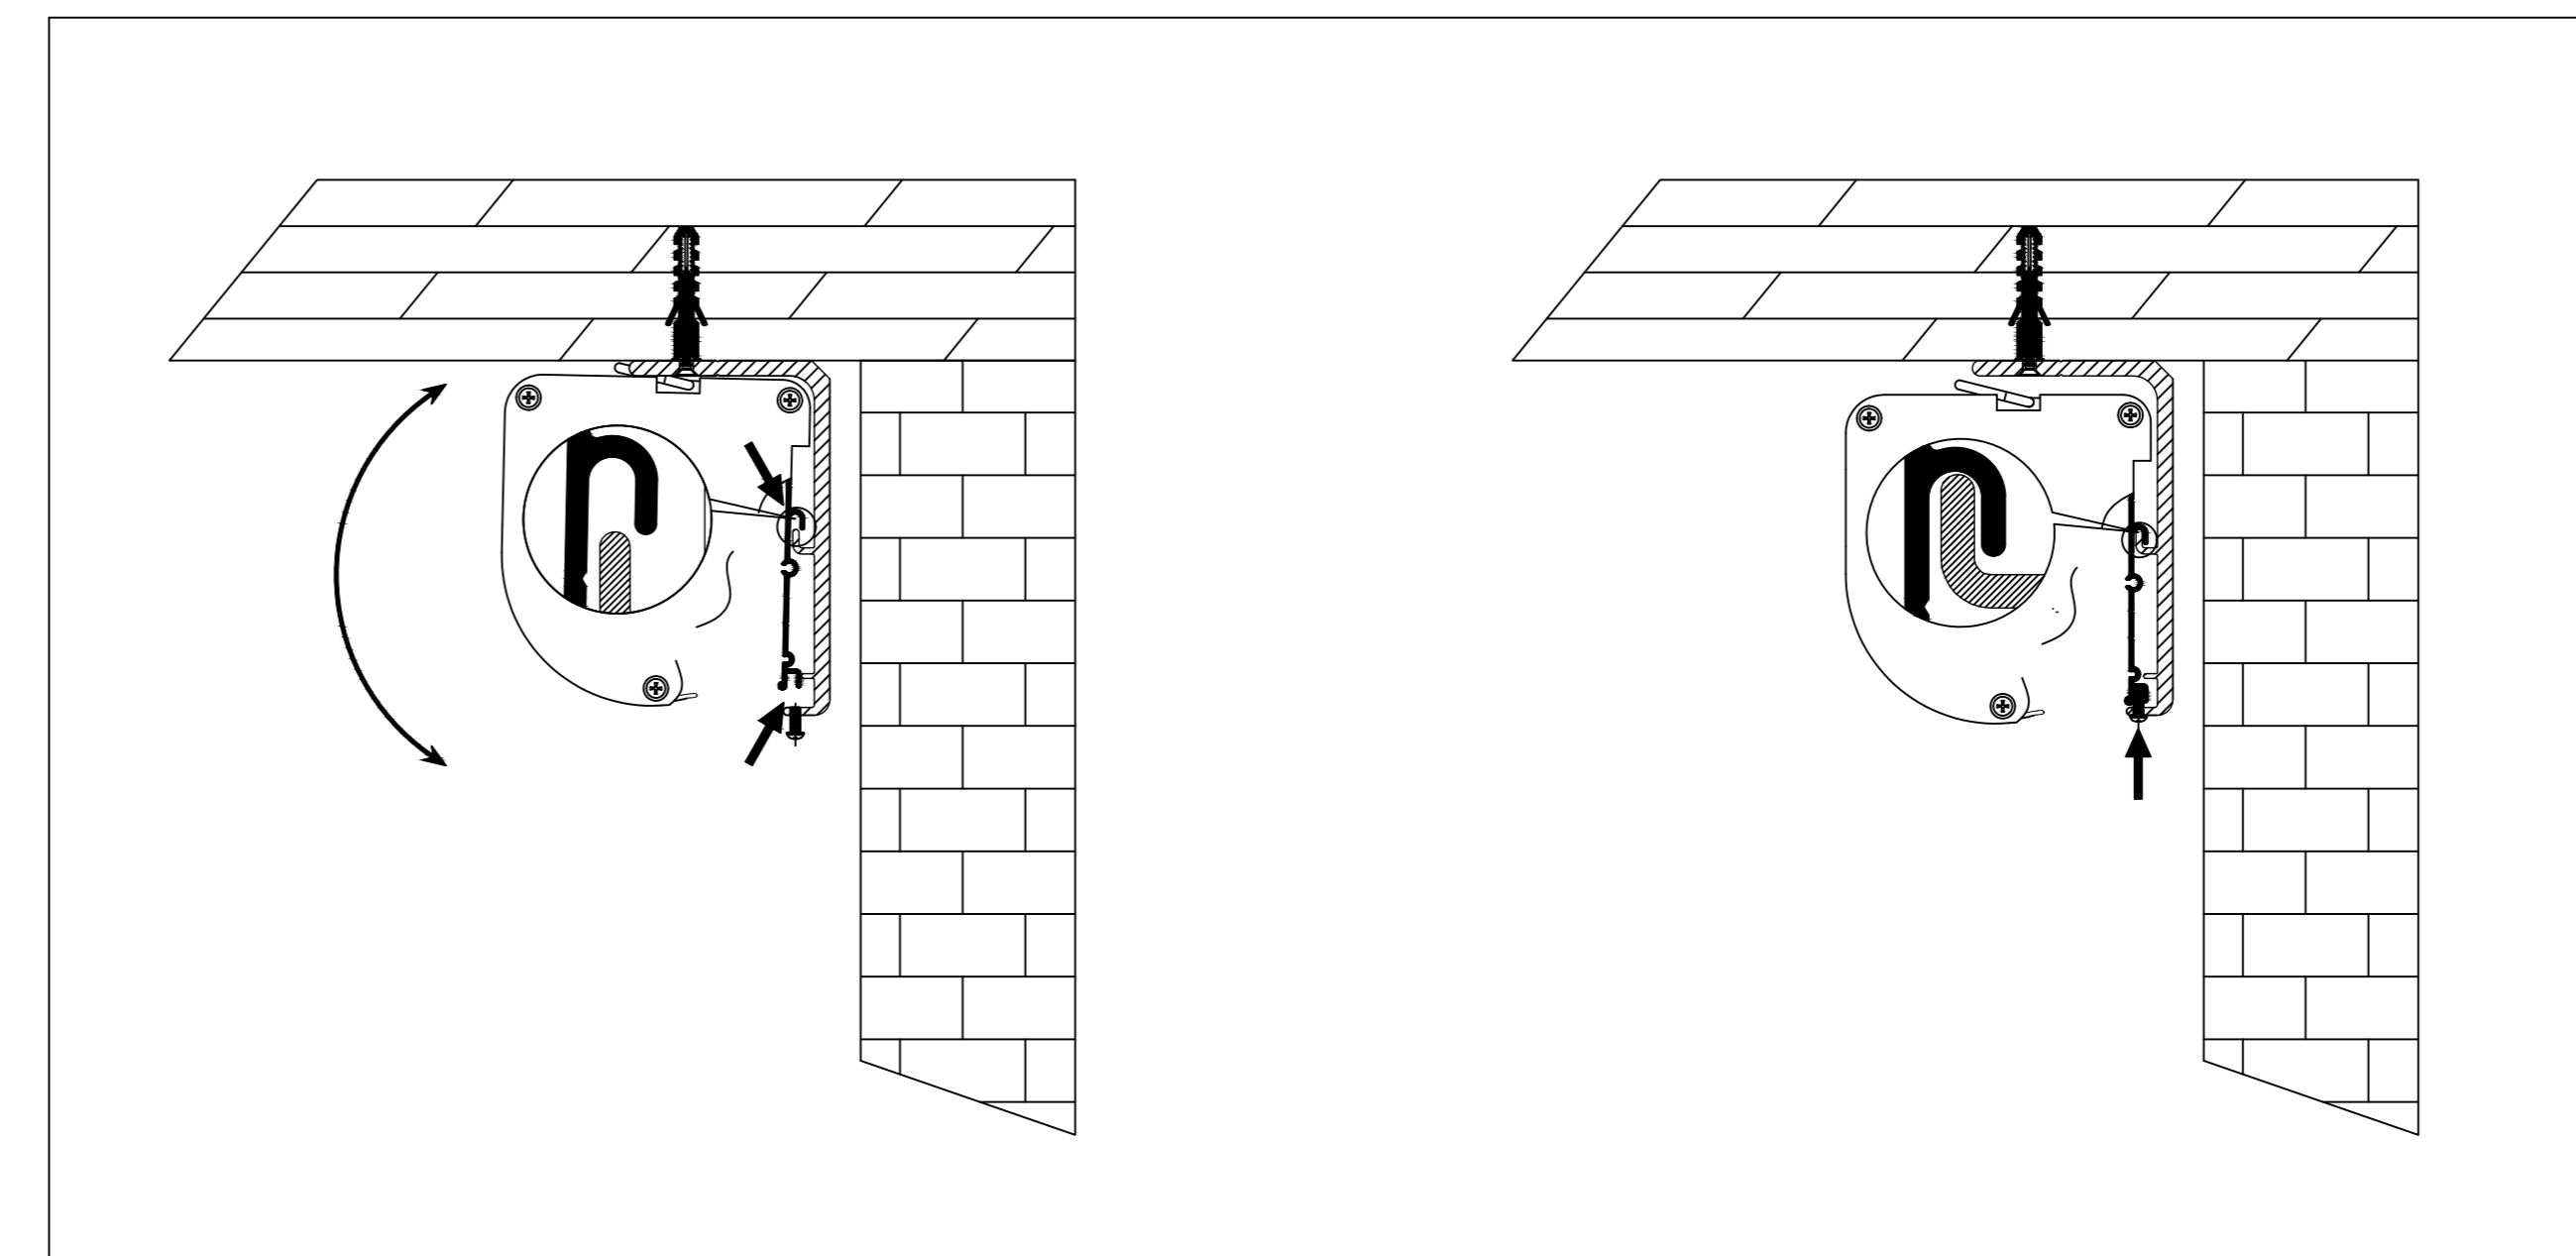

Wired Trigger Port

Wall Control Port

Learn Key

Mounting Bracket

Holes for ceiling mount

Lip that latches onto housing

Holes for wall mount

Aurora ALR 4K Perforated
Tab-Tensioned Motorized Screen
120" 16:9

Product Model: EV-T3P-120-1.25

not to scale

Page 2 of 3

Mounting Diagrams

Wall Mount

Ceiling Mount

Hanging Ceiling Mount

ELUNEVISION

Aurora ALR 4K Perforated
Tab-Tensioned Motorized Screen
120" 16:9

Product Model: EV-T3P-120-1.25

not to scale

Page 3 of 3