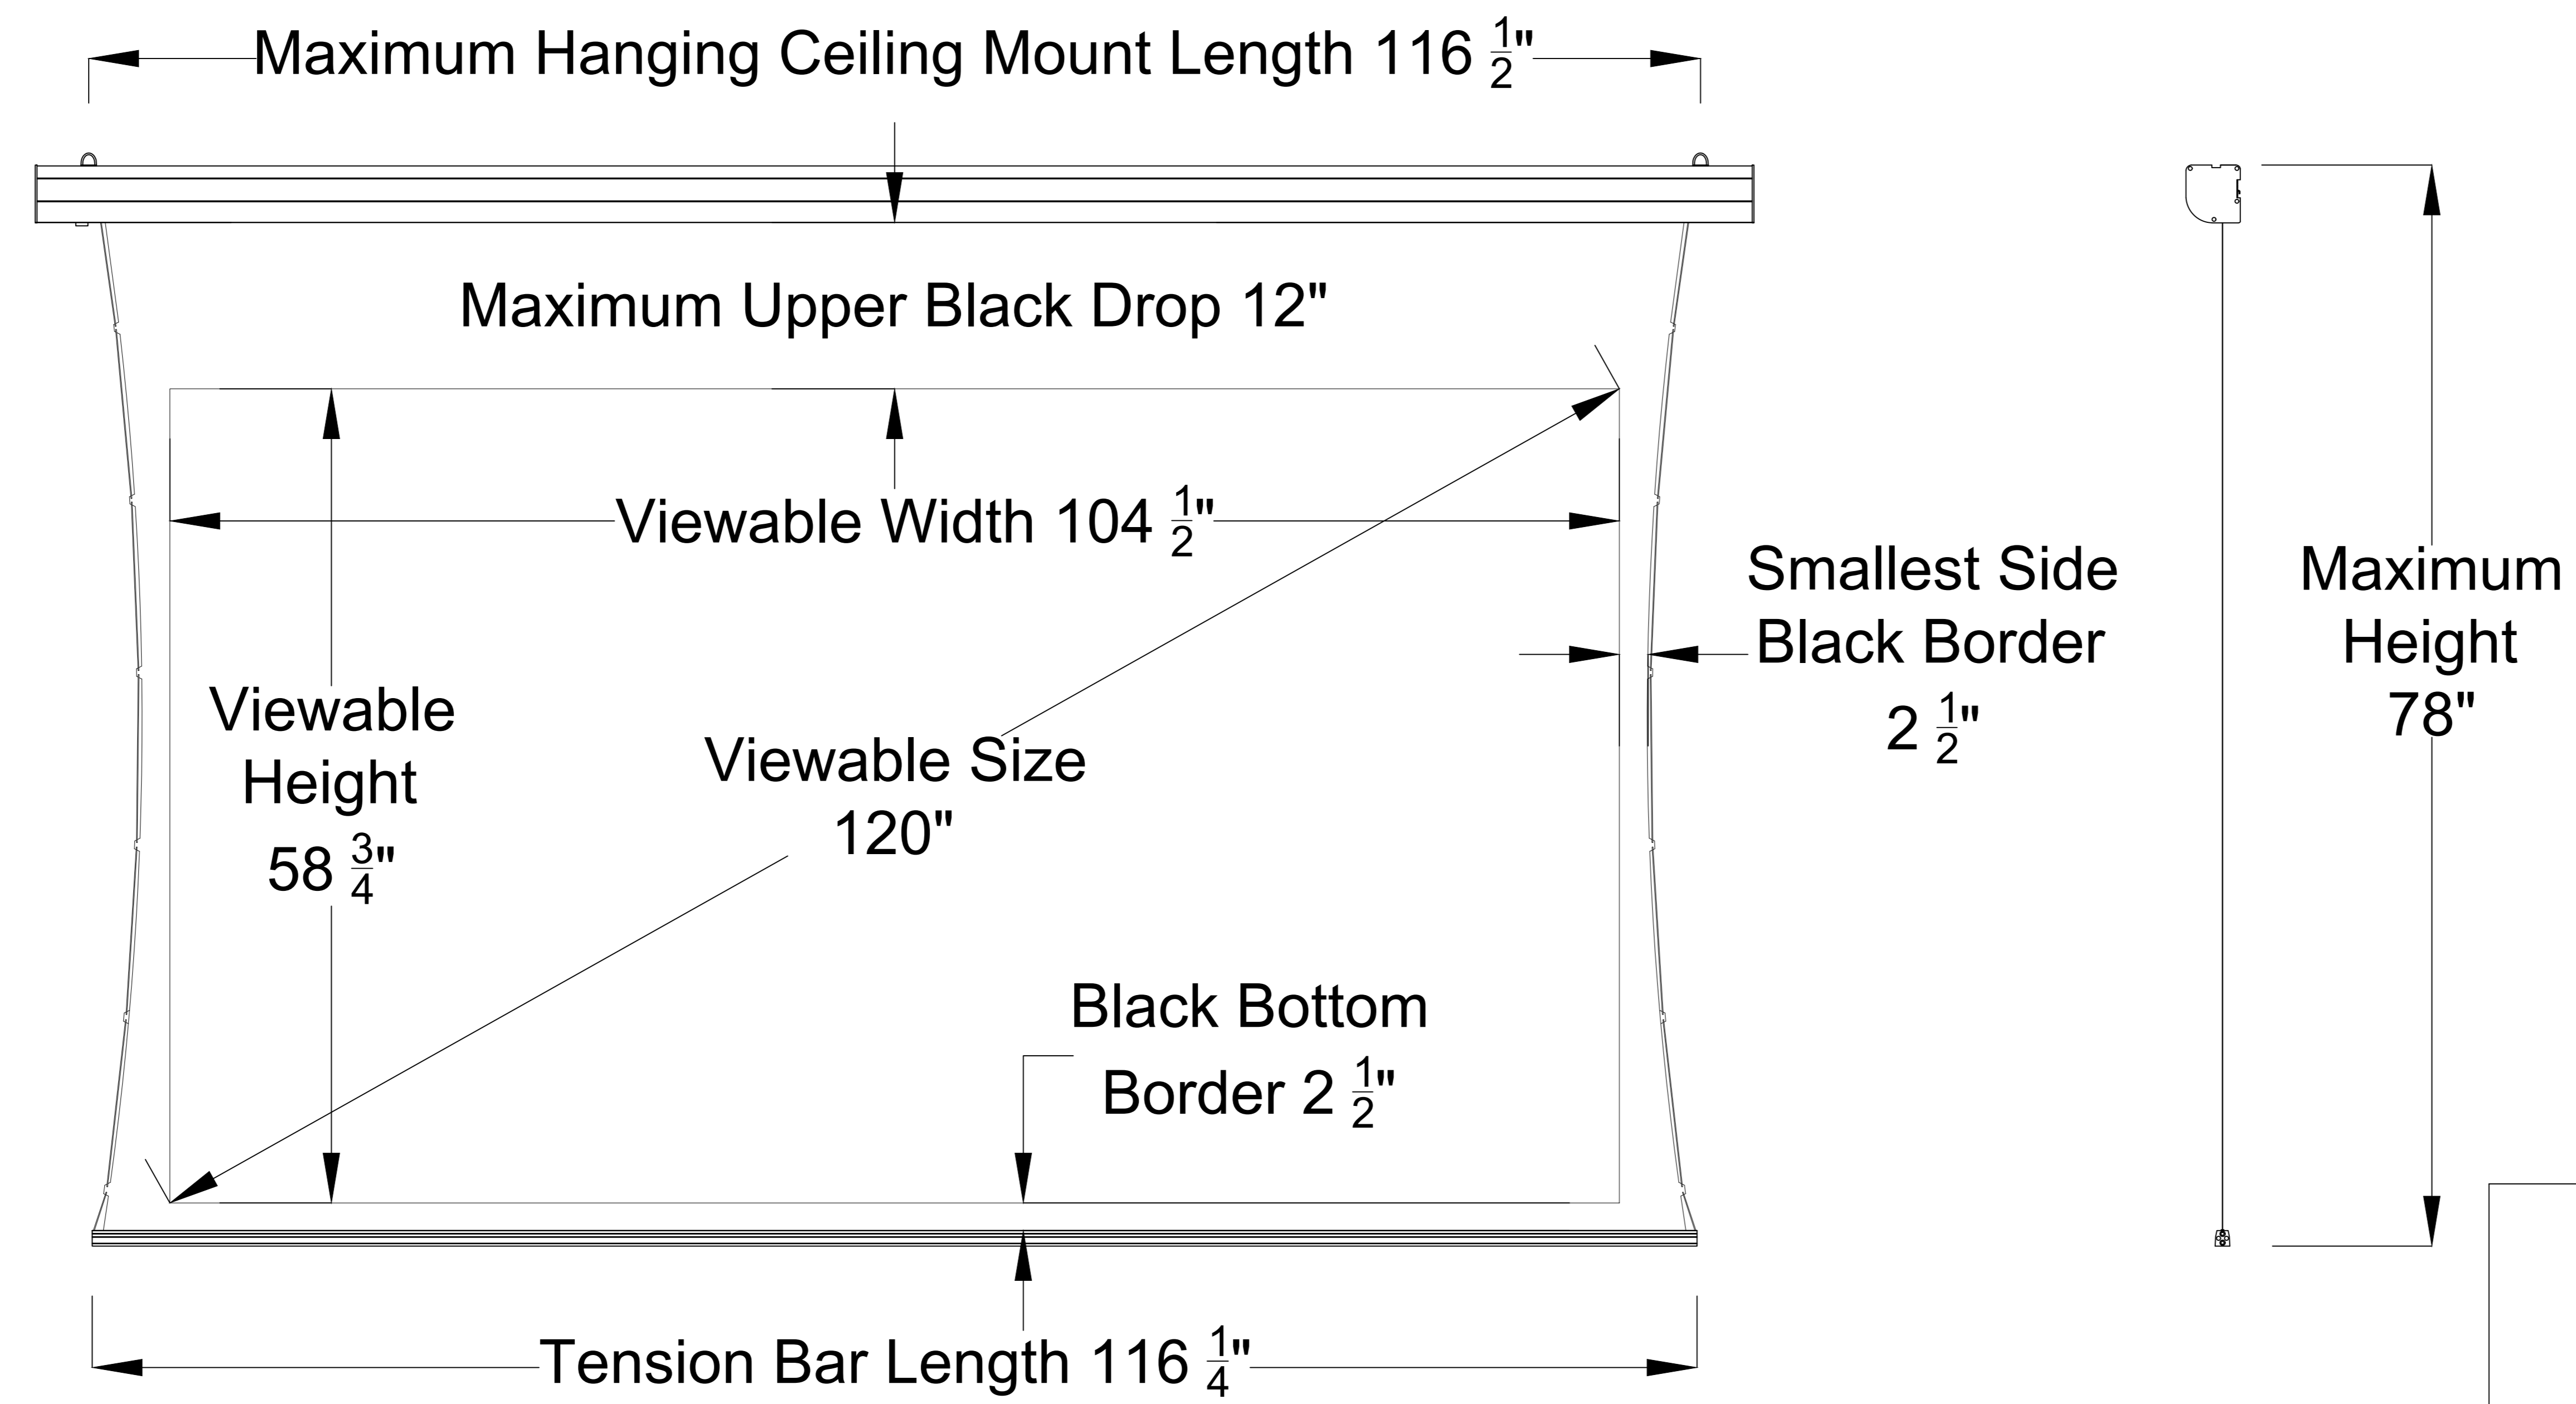

Extended View

Retracted View

Aurora ALR 4K Perforated
Tab-Tensioned Motorized Screen
120" 16:9

Product Model: EV-T3P-120-1.25

not to scale

Page 1 of 3

Left Side of Housing

Power Cord

Wired Trigger Port

Wall Control Port

Learn Key

Mounting Bracket

Holes for ceiling mount

Lip that latches onto housing

Holes for wall mount

Aurora ALR 4K Perforated
Tab-Tensioned Motorized Screen
120" 16:9

Product Model: EV-T3P-120-1.25

not to scale

Page 2 of 3

Mounting Diagrams

Wall Mount

Ceiling Mount

Hanging Ceiling Mount

ELUNEVISION

Aurora ALR 4K Perforated
Tab-Tensioned Motorized Screen
120" 16:9

Product Model: EV-T3P-120-1.25

not to scale

Page 3 of 3