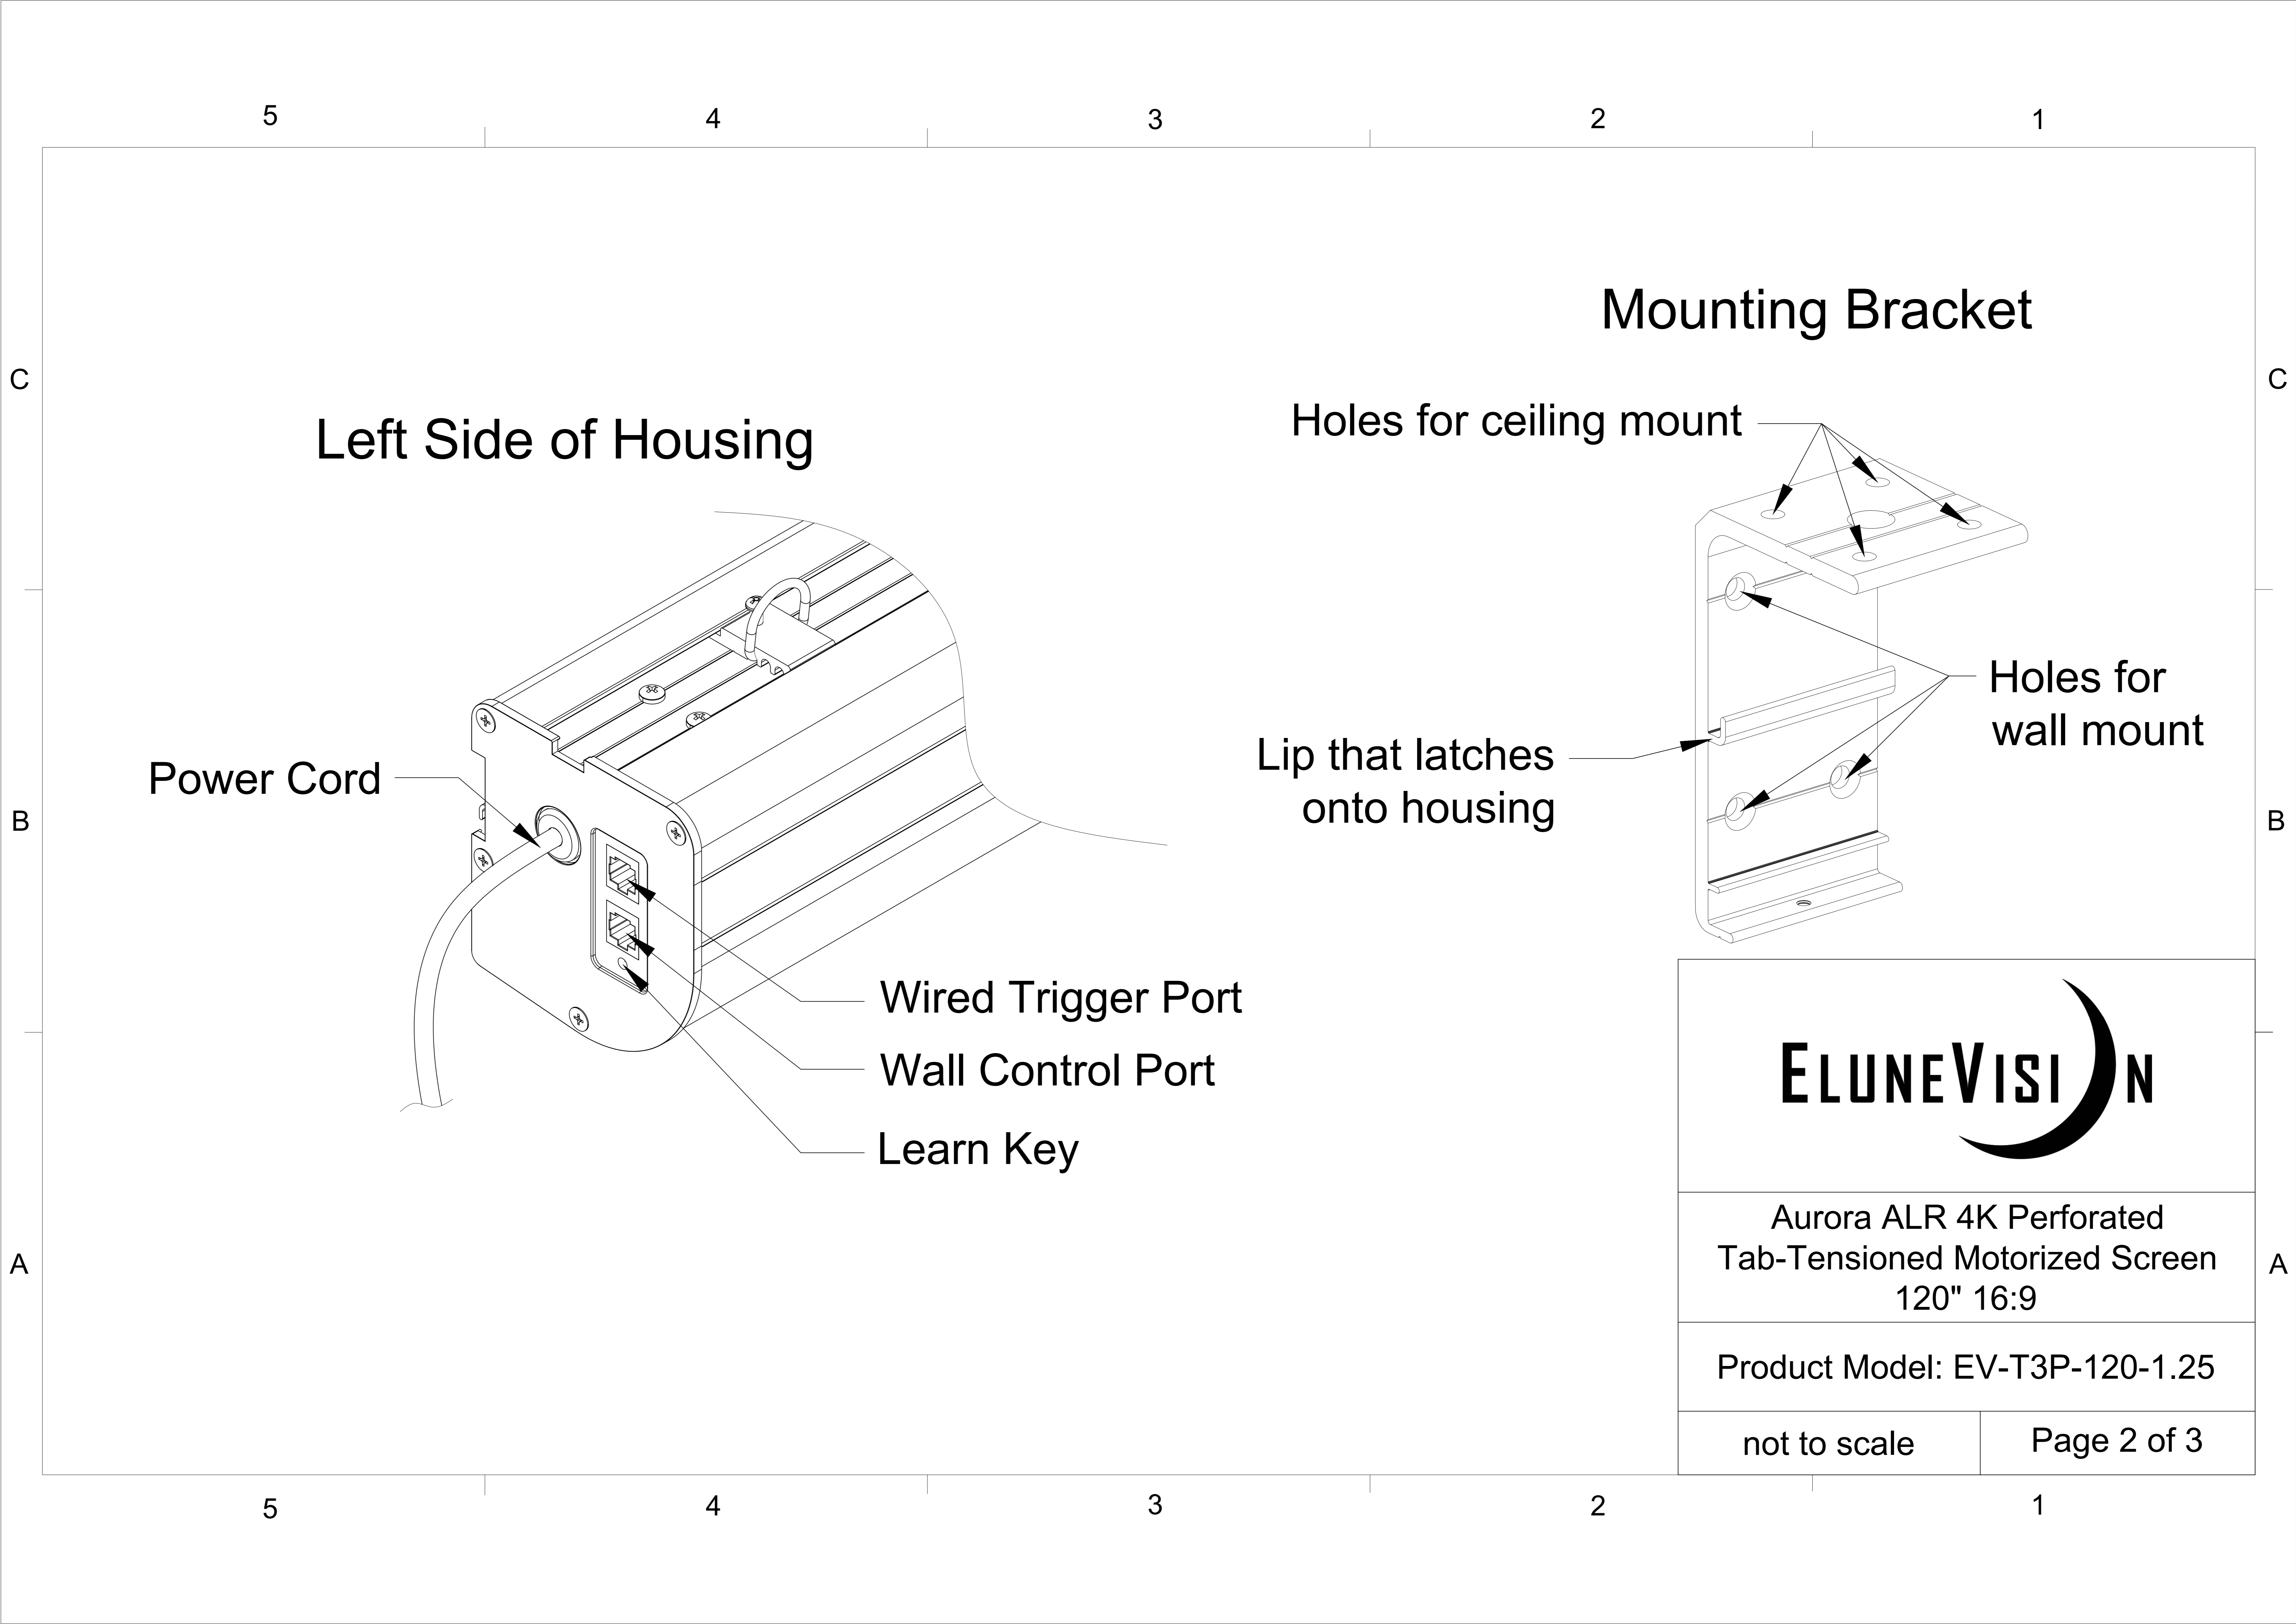

Extended View

Retracted View

Aurora ALR 4K Perforated
Tab-Tensioned Motorized Screen
120" 16:9

Product Model: EV-T3P-120-1.25

not to scale

Page 1 of 3

Left Side of Housing

Power Cord

Wired Trigger Port

Wall Control Port

Learn Key

Mounting Bracket

Holes for ceiling mount

Lip that latches onto housing

Holes for wall mount

Aurora ALR 4K Perforated
Tab-Tensioned Motorized Screen
120" 16:9

Product Model: EV-T3P-120-1.25

not to scale

Page 2 of 3

Mounting Diagrams

Wall Mount

Ceiling Mount

Hanging Ceiling Mount

ELUNEVISION

Aurora ALR 4K Perforated
Tab-Tensioned Motorized Screen
120" 16:9

Product Model: EV-T3P-120-1.25

not to scale

Page 3 of 3