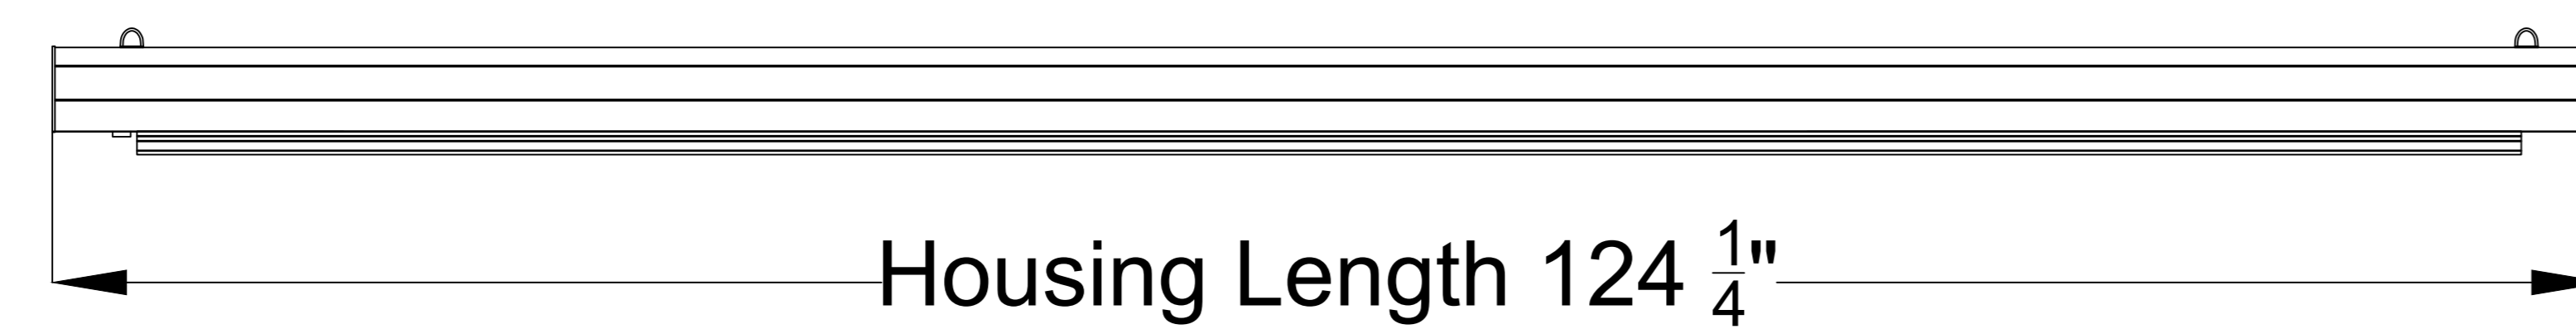

Extended View

Retracted View

Aurora ALR 4K Perforated
Tab-Tensioned Motorized Screen
120" 16:9

Product Model: EV-T3P-120-1.25

not to scale

Page 1 of 3

Left Side of Housing

Power Cord

Wired Trigger Port

Wall Control Port

Learn Key

Mounting Bracket

Holes for ceiling mount

Lip that latches onto housing

Holes for wall mount

Aurora ALR 4K Perforated
Tab-Tensioned Motorized Screen
120" 16:9

Product Model: EV-T3P-120-1.25

not to scale

Page 2 of 3

Mounting Diagrams

Wall Mount

Ceiling Mount

Hanging Ceiling Mount

ELUNEVISION

Aurora ALR 4K Perforated
Tab-Tensioned Motorized Screen
120" 16:9

Product Model: EV-T3P-120-1.25

not to scale

Page 3 of 3