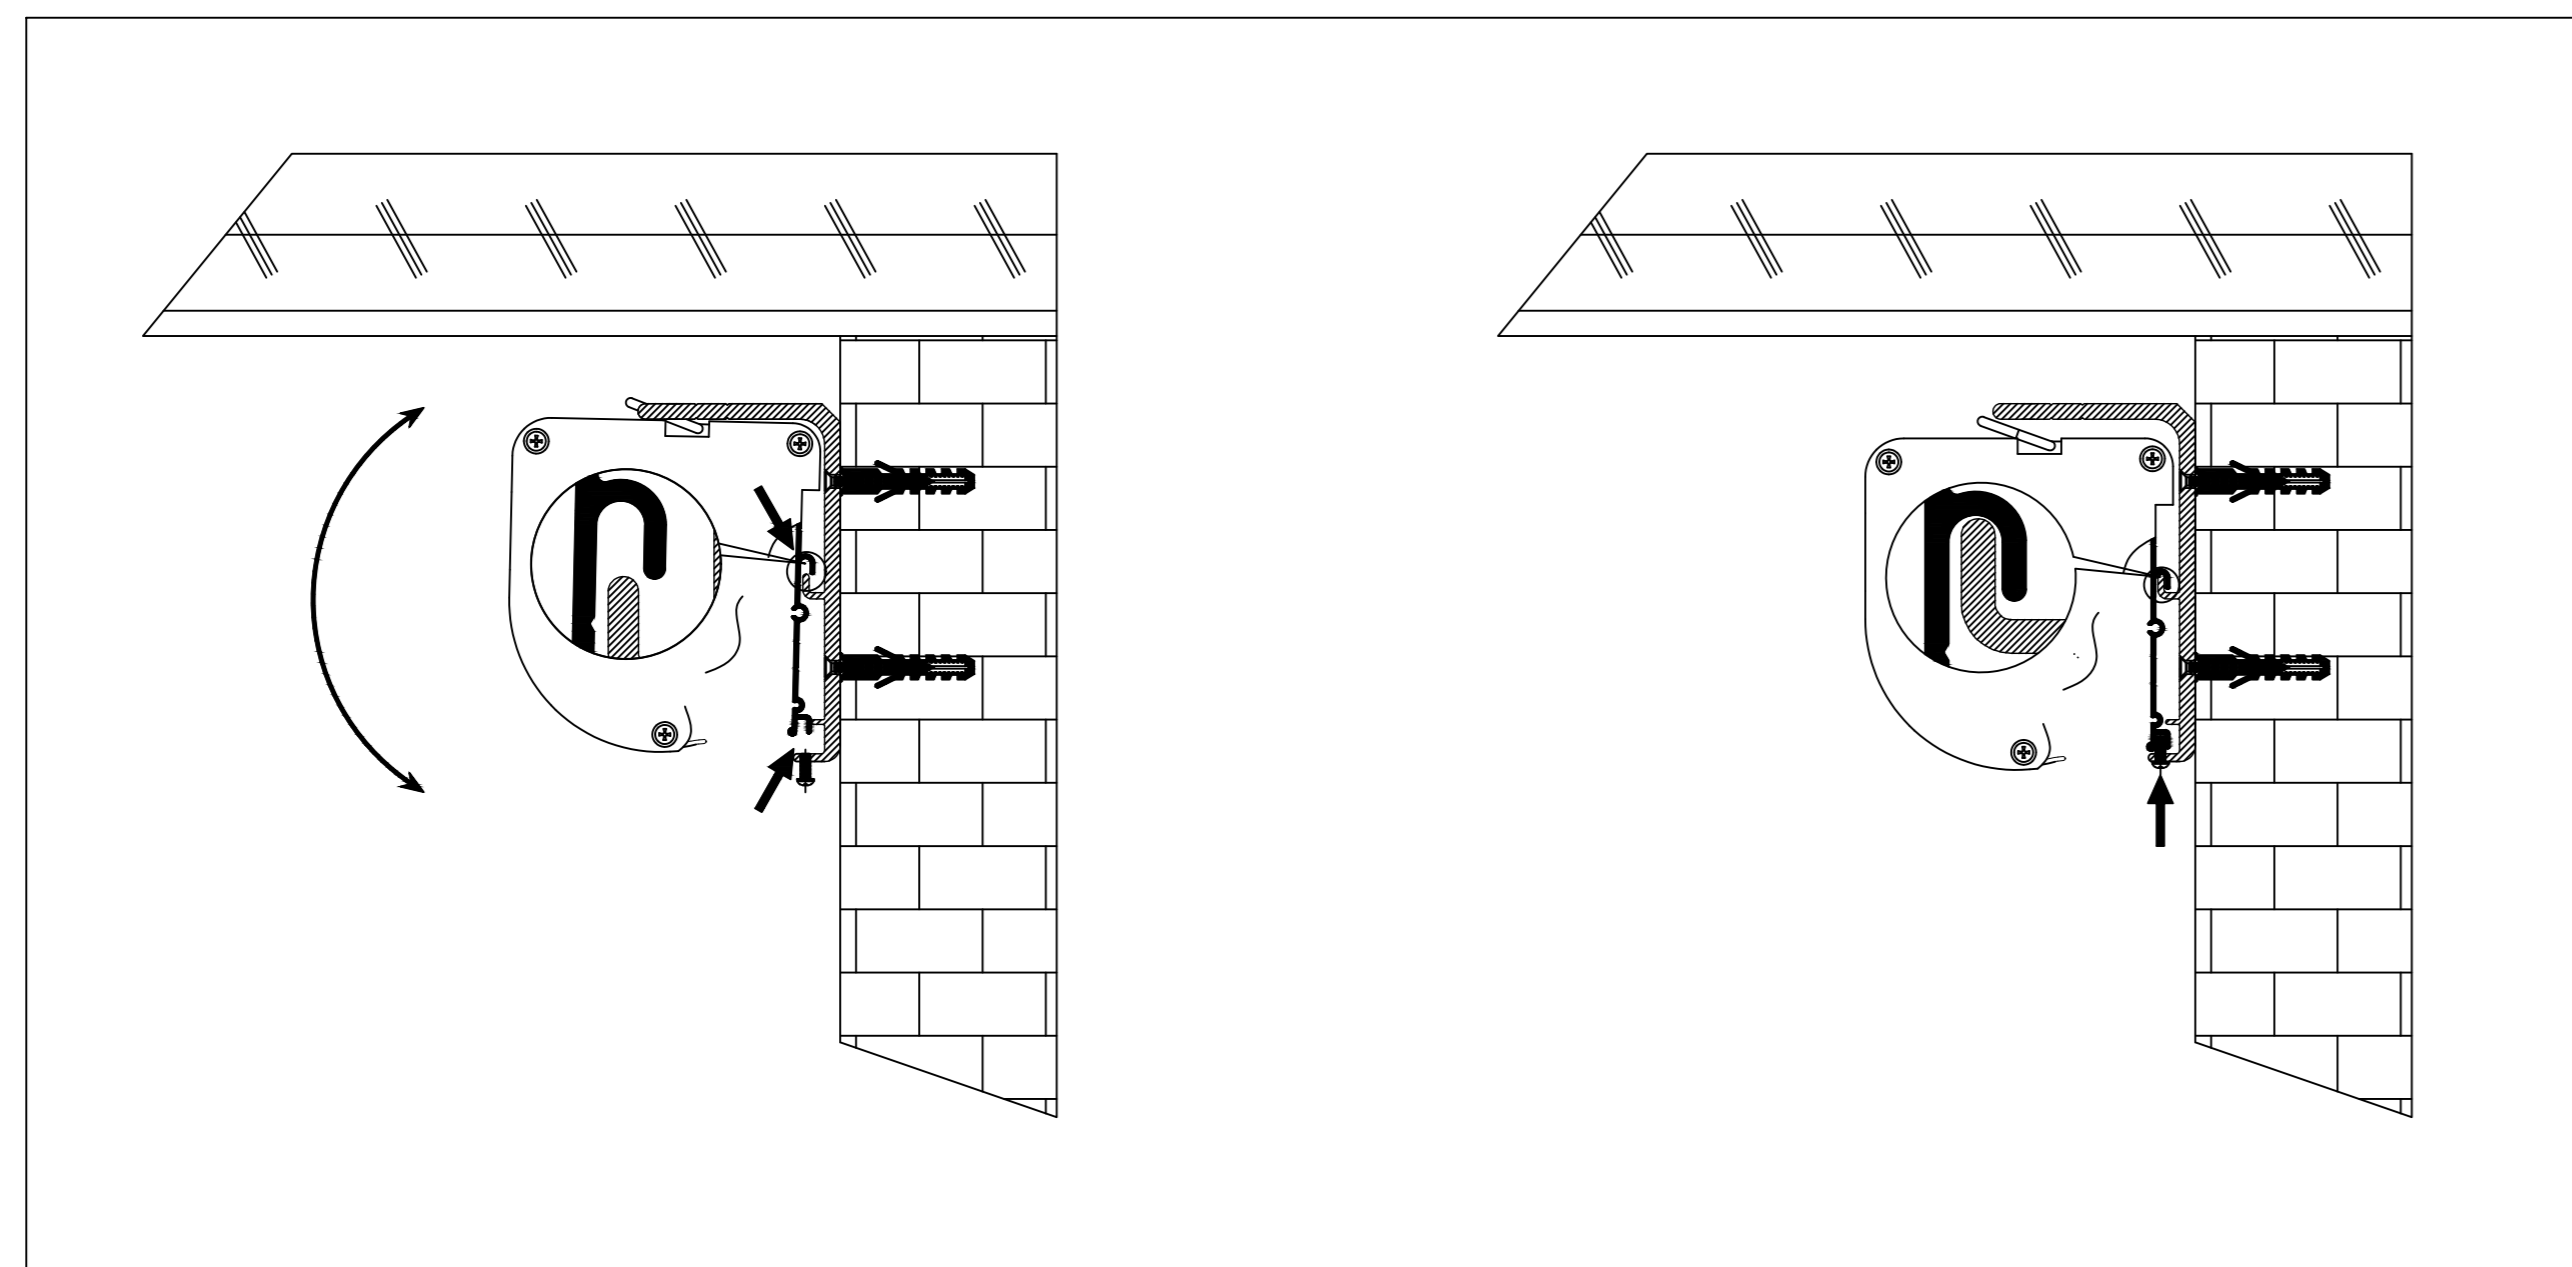

Extended View

Retracted View

Aurora ALR 4K Perforated
Tab-Tensioned Motorized Screen
120" 16:9

Product Model: EV-T3P-120-1.25

not to scale

Page 1 of 3

Left Side of Housing

Power Cord

Wired Trigger Port

Wall Control Port

Learn Key

Mounting Bracket

Holes for ceiling mount

Lip that latches onto housing

Holes for wall mount

Aurora ALR 4K Perforated
Tab-Tensioned Motorized Screen
120" 16:9

Product Model: EV-T3P-120-1.25

not to scale

Page 2 of 3

Mounting Diagrams

Wall Mount

Ceiling Mount

Hanging Ceiling Mount

ELUNEVISION

Aurora ALR 4K Perforated
Tab-Tensioned Motorized Screen
120" 16:9

Product Model: EV-T3P-120-1.25

not to scale

Page 3 of 3