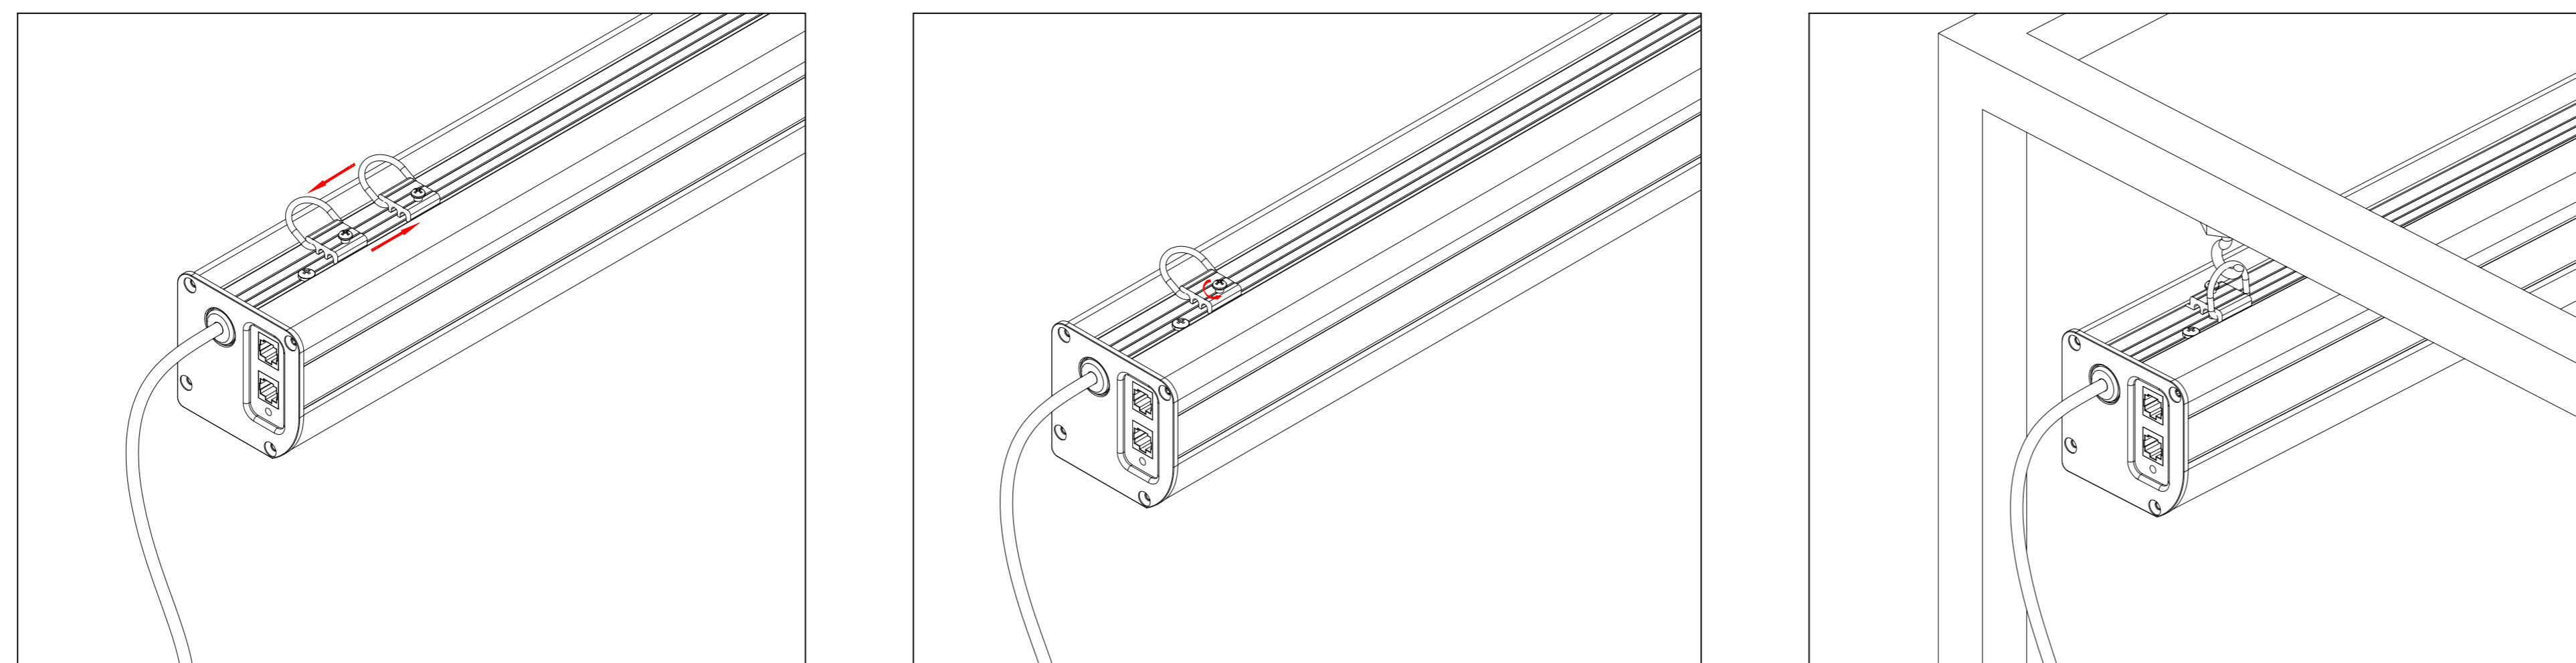

Wired Trigger Port

Wall Control Port

Learn Key

Mounting Bracket

Holes for ceiling mount

Lip that latches onto housing

Holes for wall mount

Aurora ALR 4K Perforated
Tab-Tensioned Motorized Screen
120" 16:9

Product Model: EV-T3P-120-1.25

not to scale

Page 2 of 3

Mounting Diagrams

Wall Mount

Ceiling Mount

Hanging Ceiling Mount

ELUNEVISION

Aurora ALR 4K Perforated
Tab-Tensioned Motorized Screen
120" 16:9

Product Model: EV-T3P-120-1.25

not to scale

Page 3 of 3