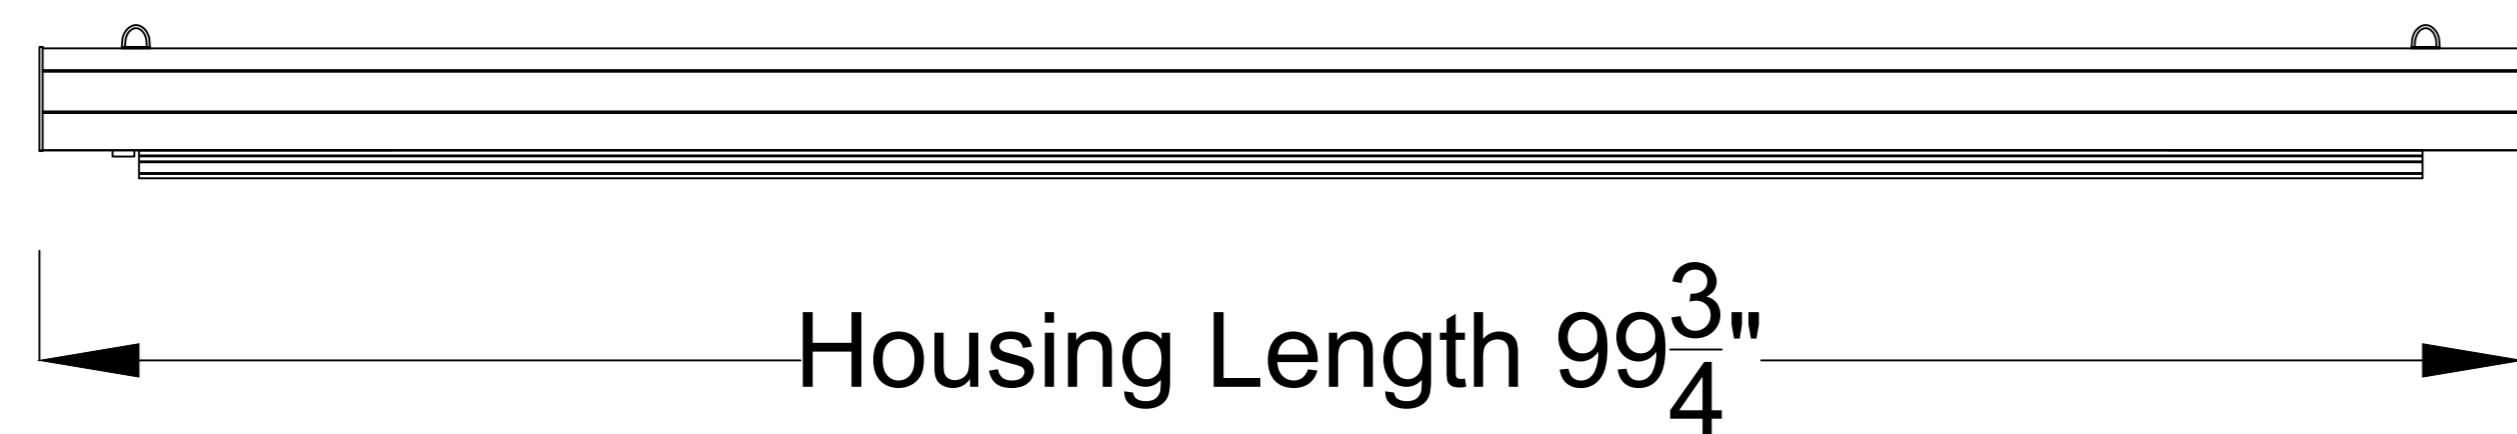

### Retracted View

5 4 3 2 1

Aurora ALR 4K Perforated  
Tab-Tensioned Motorized Screen  
92" 16:9

Product Model: EV-T3P-92-1.25

not to scale

Page 1 of 3

C

C

B

B

A

A

**Left Side of Housing**

Power Cord

Wired Trigger Port

Wall Control Port