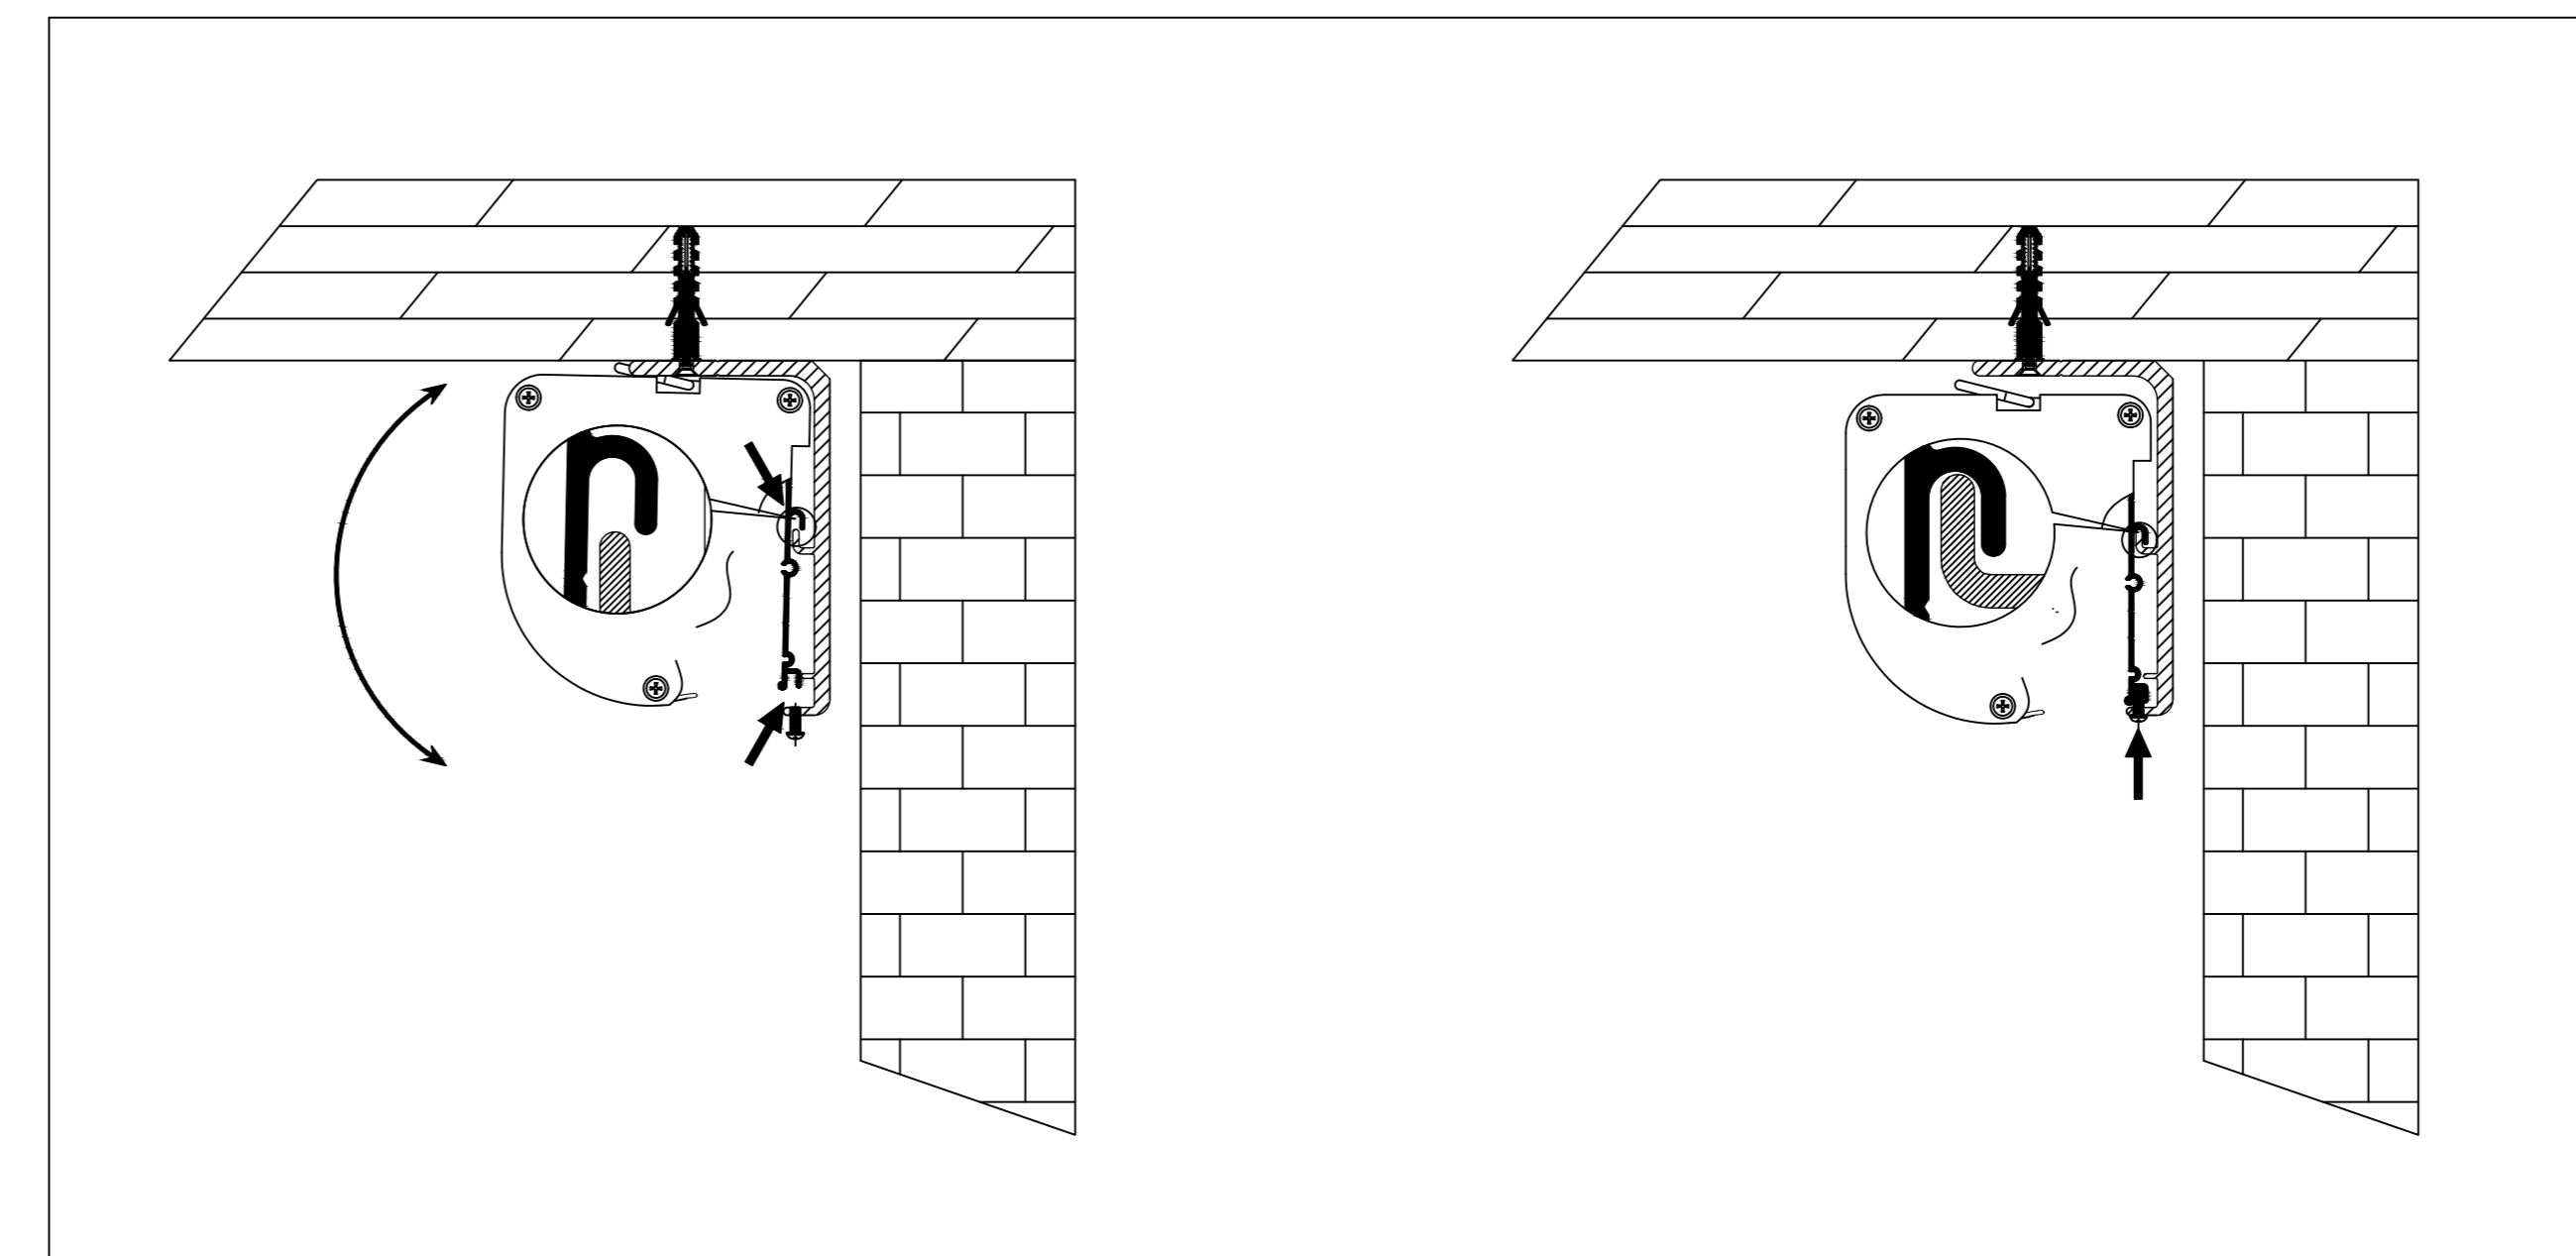

Ceiling Mount