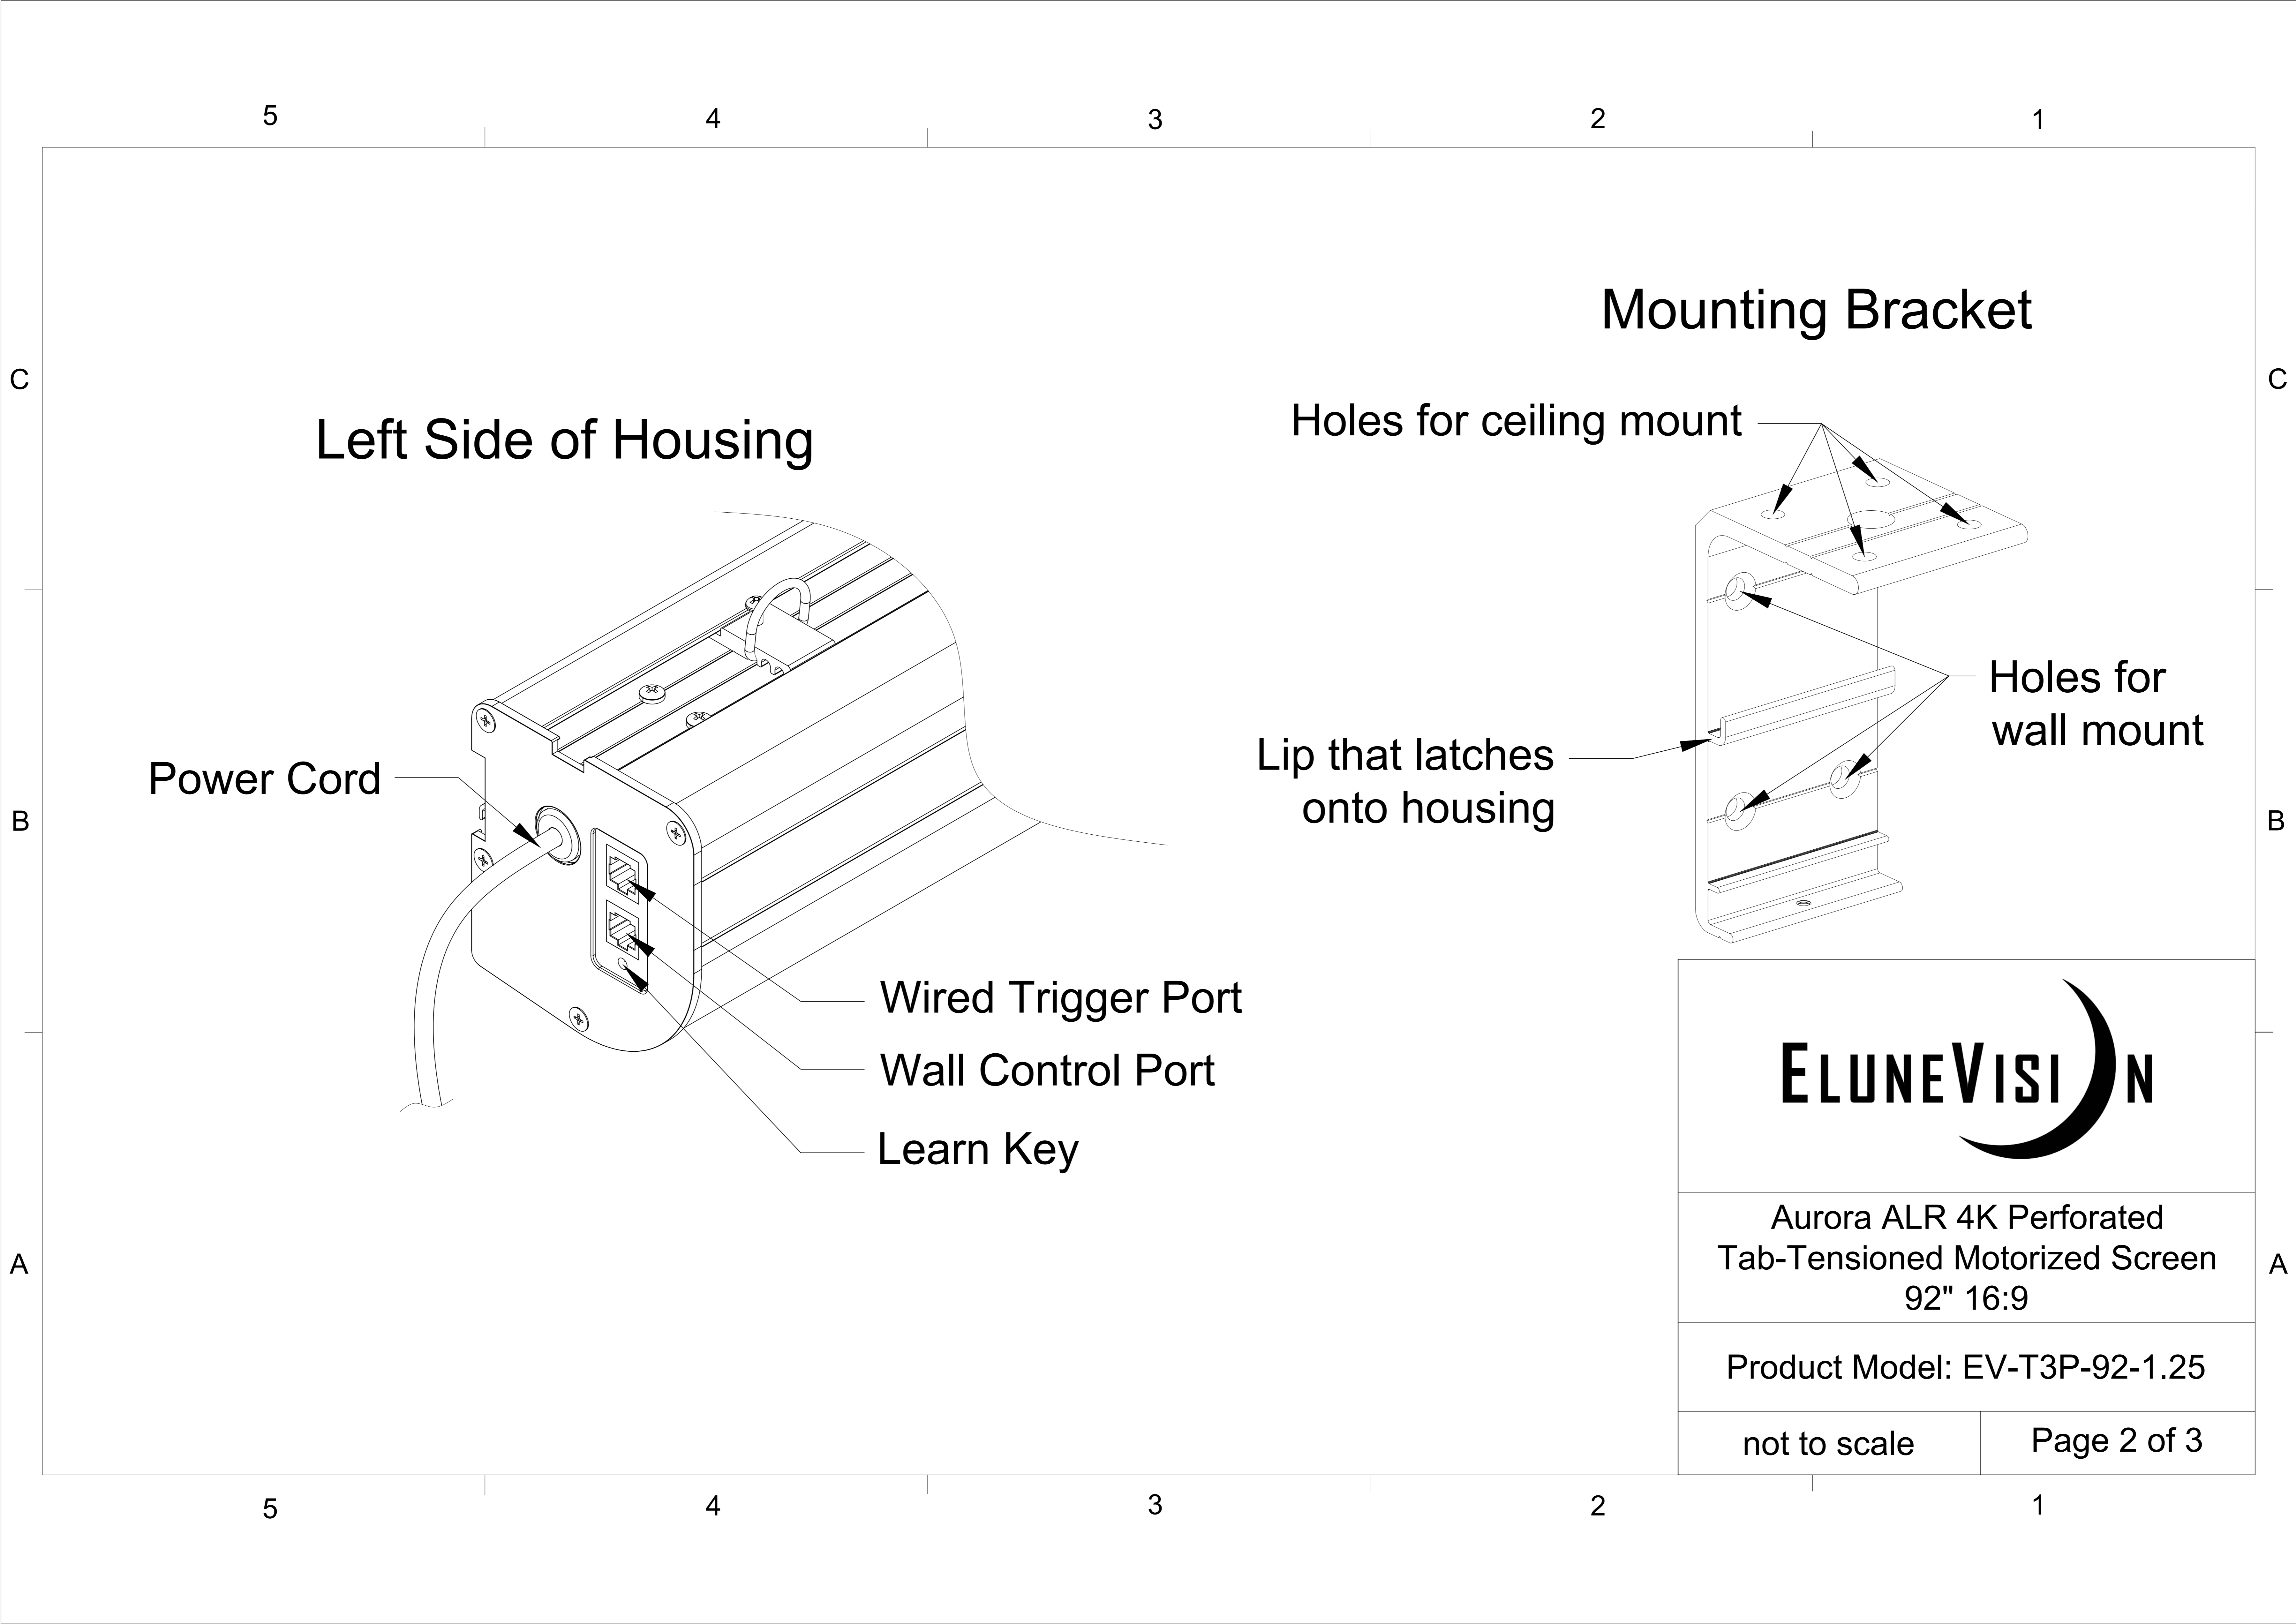

### Retracted View

5 4 3 2 1

Aurora ALR 4K Perforated  
Tab-Tensioned Motorized Screen  
92" 16:9

Product Model: EV-T3P-92-1.25

not to scale

Page 1 of 3

C

C

B

B

A

A

**Left Side of Housing**

Power Cord

Wired Trigger Port

Wall Control Port

Learn Key

**Mounting Bracket**

Holes for ceiling mount

Lip that latches onto housing

Holes for wall mount

Aurora ALR 4K Perforated  
Tab-Tensioned Motorized Screen  
92" 16:9

Product Model: EV-T3P-92-1.25

not to scale

### Hanging Ceiling Mount

**ELUNEVISION**

Aurora ALR 4K Perforated  
Tab-Tensioned Motorized Screen  
92" 16:9

Product Model: EV-T3P-92-1.25

not to scale

Page 3 of 3