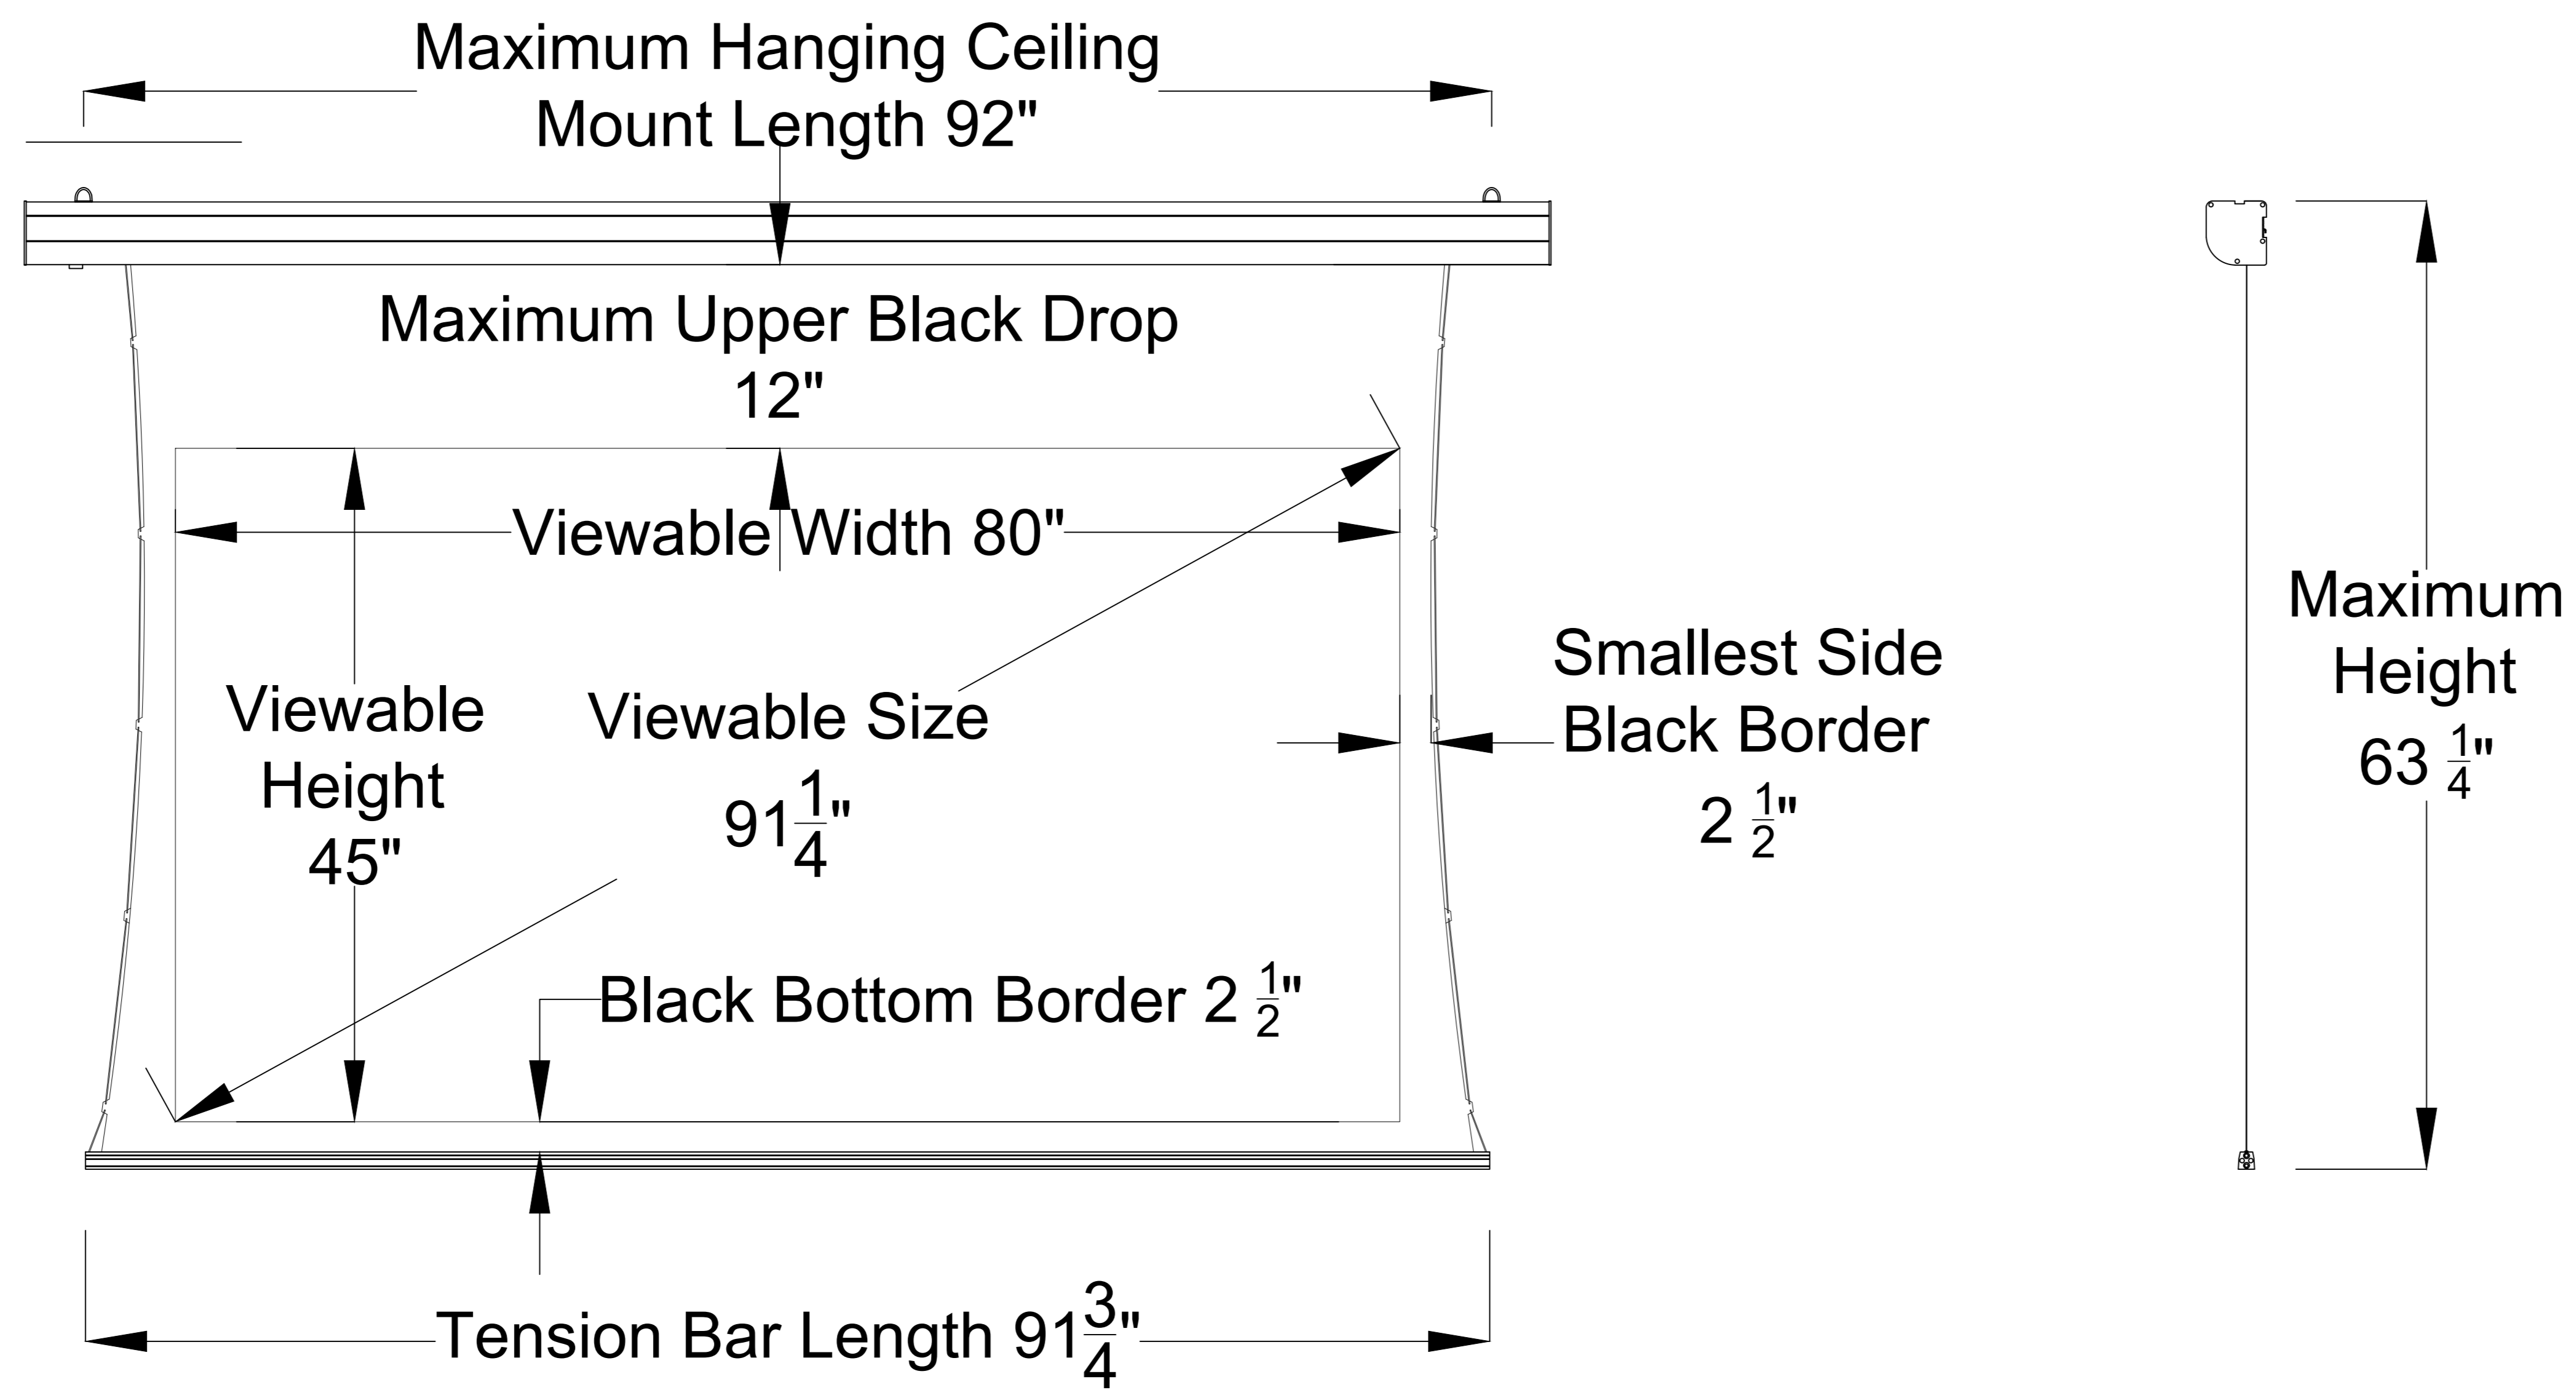

### Retracted View

5 4 3 2 1

Aurora ALR 4K Perforated  
Tab-Tensioned Motorized Screen  
92" 16:9

Product Model: EV-T3P-92-1.25

not to scale

Page 1 of 3

C

C

Learn Key

**Mounting Bracket**

Holes for ceiling mount

Lip that latches onto housing

Holes for wall mount

Aurora ALR 4K Perforated  
Tab-Tensioned Motorized Screen  
92" 16:9

Product Model: EV-T3P-92-1.25

not to scale