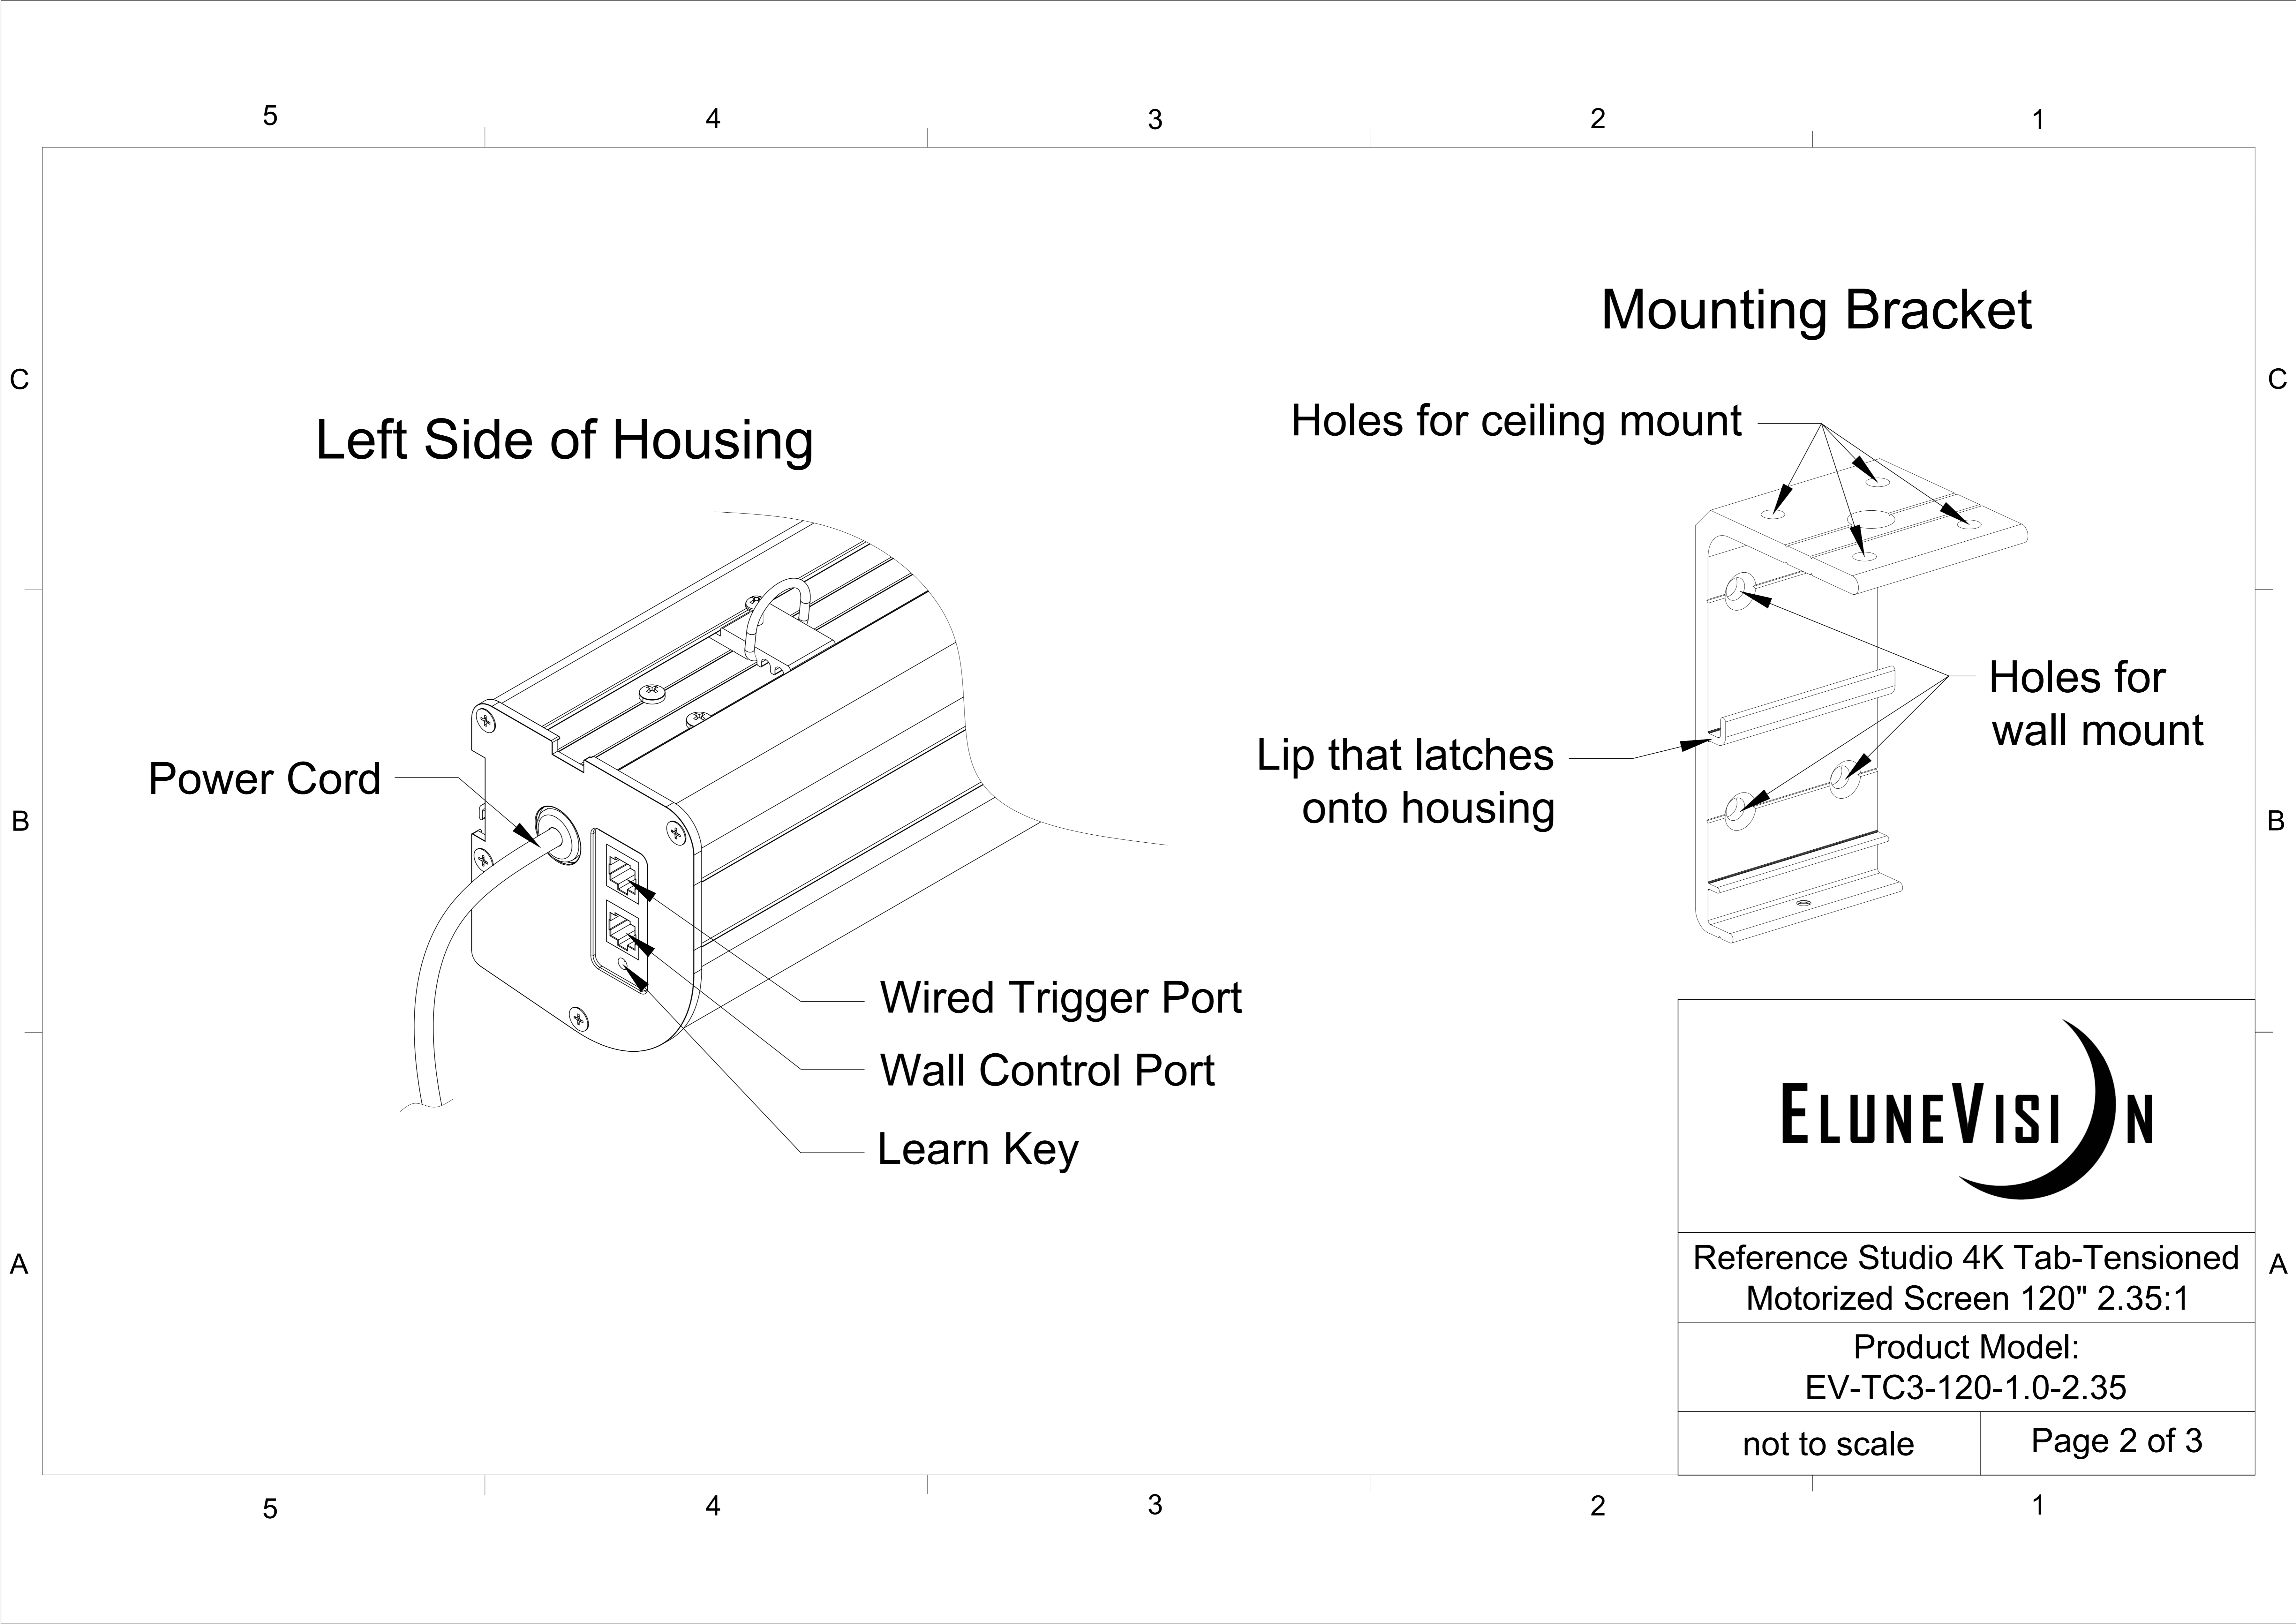

## Retracted View

Reference Studio 4K Tab-Tensioned Motorized Screen 120" 2.35:1

Product Model:  
EV-TC3-120-1.0-2.35

not to scale

Page 1 of 3

**Left Side of Housing**

Power Cord

Wired Trigger Port  
 Wall Control Port  
 Learn Key

**Mounting Bracket**

Holes for ceiling mount

Lip that latches onto housing

Holes for wall mount

Reference Studio 4K Tab-Tensioned  
 Motorized Screen 120" 2.35:1

Product Model:  
 EV-TC3-120-1.0-2.35

not to scale

## Wall Mount

## Ceiling Mount