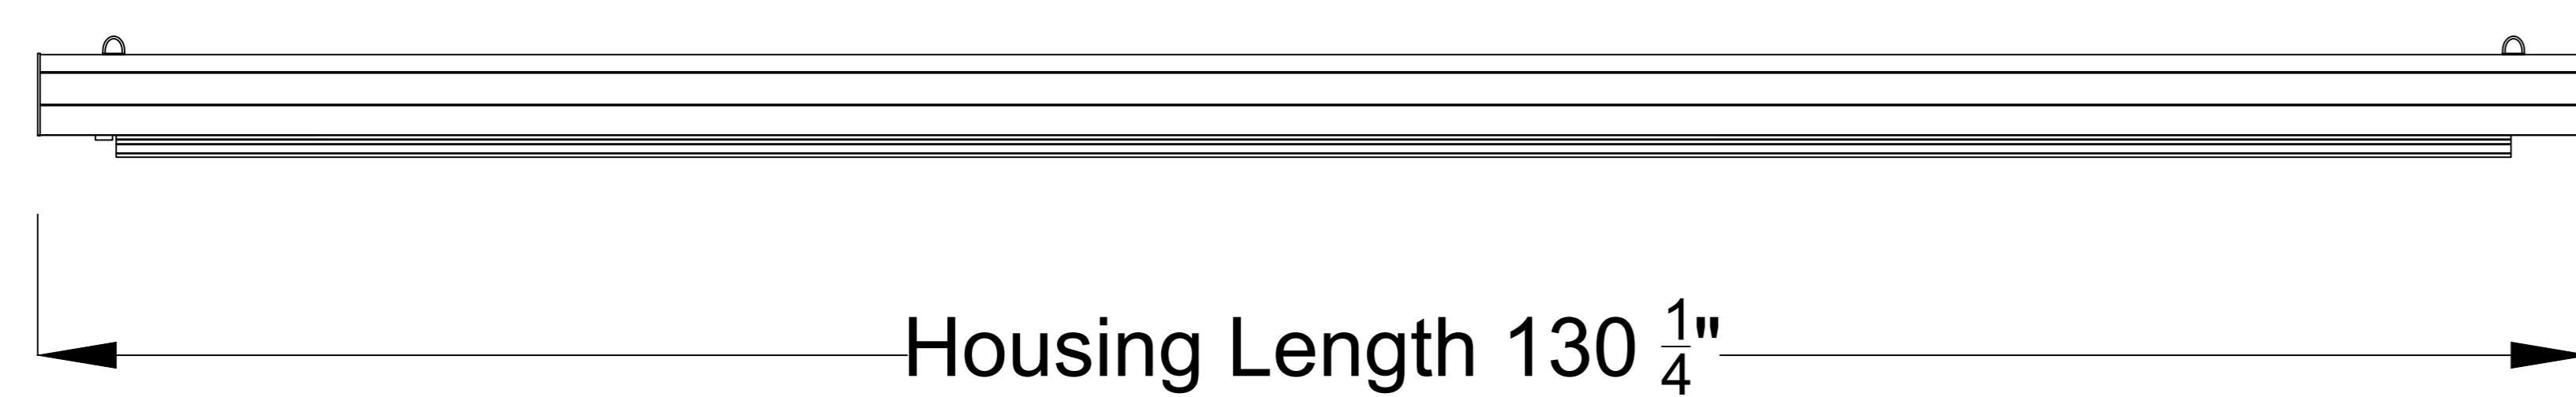

## Extended View

## Retracted View

Reference Studio 4K Tab-Tensioned Motorized Screen 120" 2.35:1

Product Model:  
EV-TC3-120-1.0-2.35

not to scale

Page 1 of 3

**Left Side of Housing**

Power Cord

Wired Trigger Port  
 Wall Control Port  
 Learn Key

**Mounting Bracket**

Holes for ceiling mount

Lip that latches onto housing

Holes for wall mount

Reference Studio 4K Tab-Tensioned  
 Motorized Screen 120" 2.35:1

Product Model:  
 EV-TC3-120-1.0-2.35

not to scale