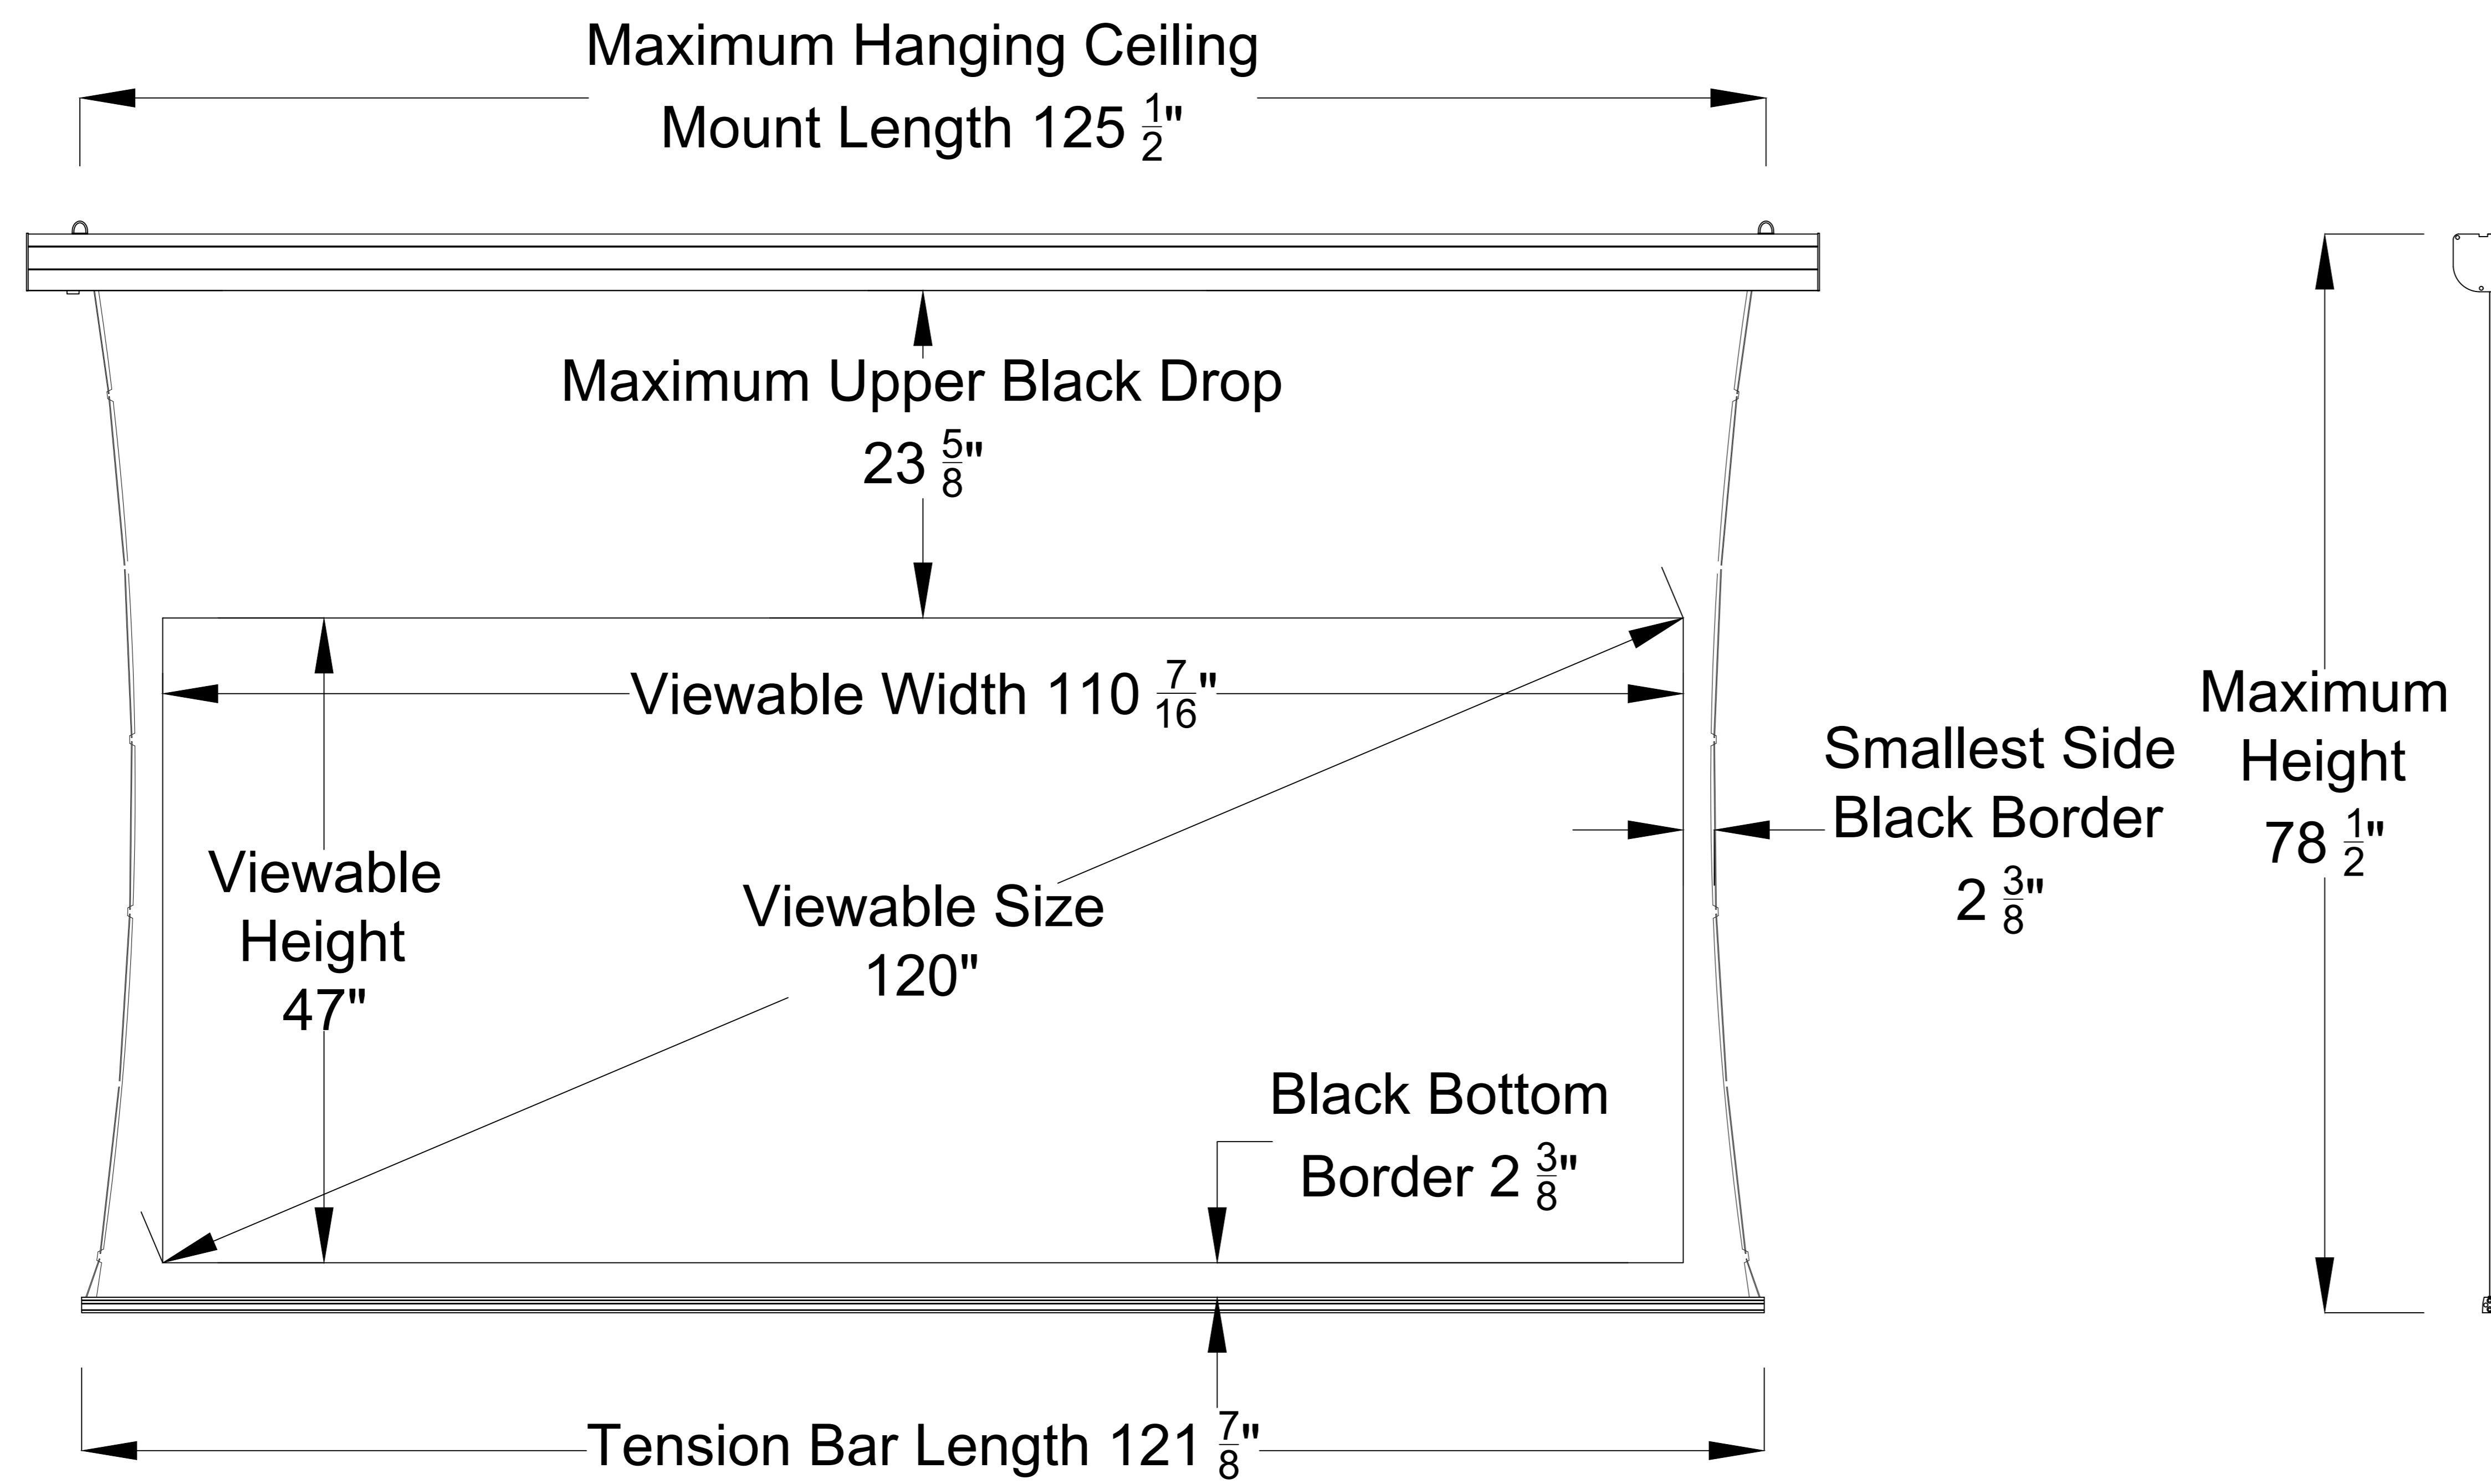

## Extended View

## Retracted View

Reference Studio 4K Tab-Tensioned Motorized Screen 120" 2.35:1

Product Model:  
EV-TC3-120-1.0-2.35

not to scale

Page 1 of 3

**Left Side of Housing**

Power Cord

Wired Trigger Port  
 Wall Control Port  
 Learn Key

**Mounting Bracket**

Holes for ceiling mount

Lip that latches onto housing

Holes for wall mount

Reference Studio 4K Tab-Tensioned  
 Motorized Screen 120" 2.35:1

Product Model:  
 EV-TC3-120-1.0-2.35

not to scale

## Wall Mount