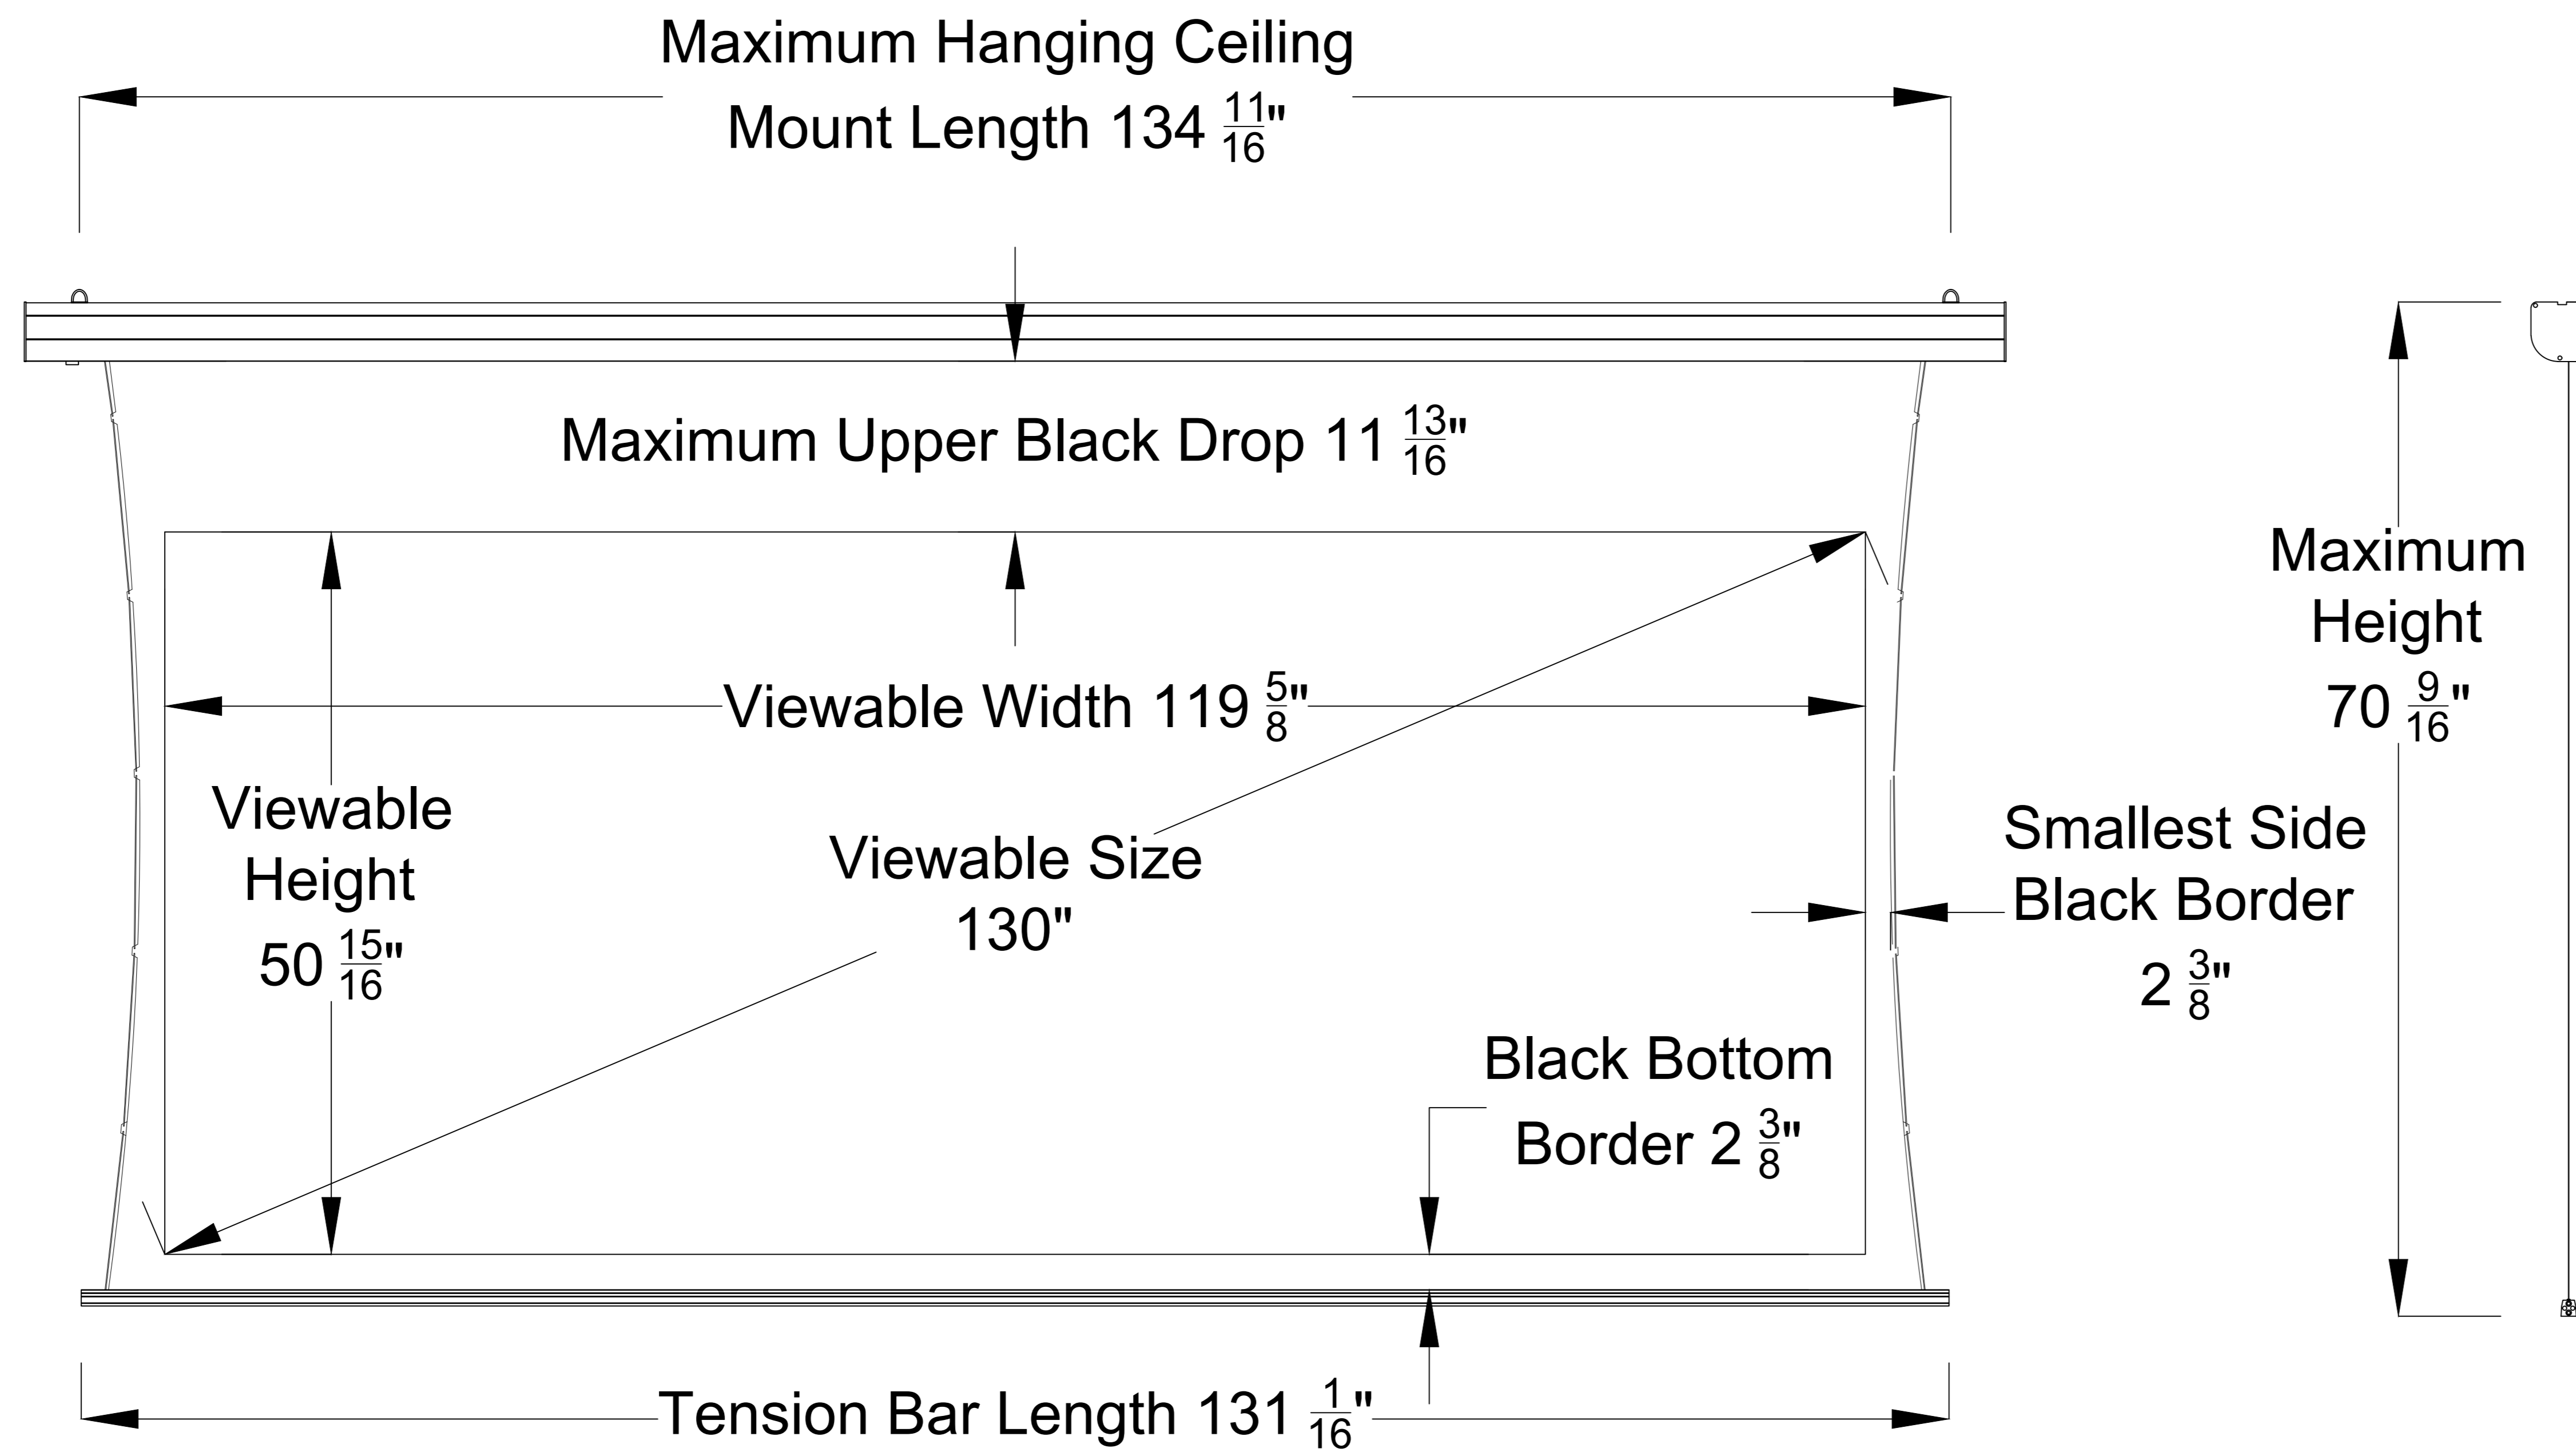

## Extended View

## Retracted View

Reference Studio 4K Tab-Tensioned Motorized Screen 130" 16:9

Product Model:  
EV-TC3-130-1.0-2.35

not to scale

Page 1 of 3

**Left Side of Housing**

Power Cord

Wired Trigger Port  
 Wall Control Port  
 Learn Key

**Mounting Bracket**

Holes for ceiling mount

Lip that latches onto housing

Holes for wall mount

Reference Studio 4K Tab-Tensioned  
 Motorized Screen 130" 2.35:1

Product Model:  
 EV-TC3-130-1.0-2.35

not to scale

### Wall Mount