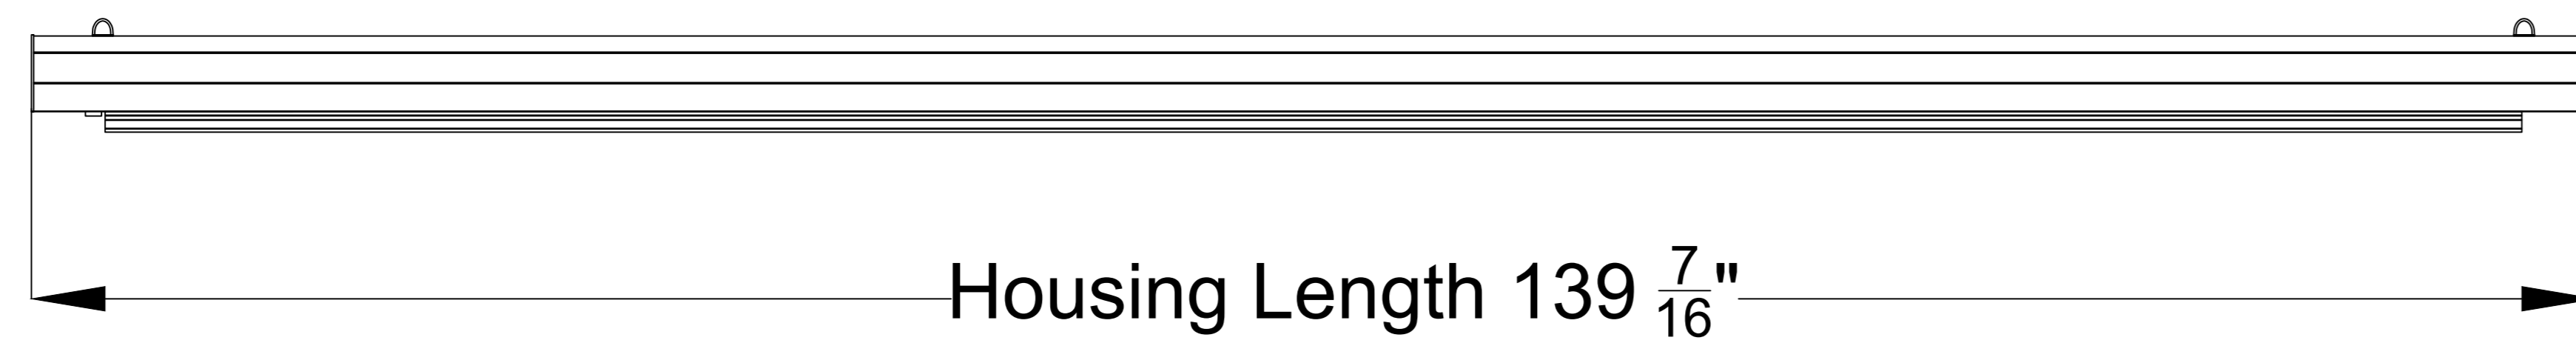

## Extended View

## Retracted View

Reference Studio 4K Tab-Tensioned Motorized Screen 130" 16:9

Product Model:  
EV-TC3-130-1.0-2.35

not to scale

Page 1 of 3

**Left Side of Housing**

Power Cord

Wired Trigger Port  
 Wall Control Port  
 Learn Key

**Mounting Bracket**

Holes for ceiling mount

Lip that latches onto housing

Holes for wall mount

Reference Studio 4K Tab-Tensioned  
 Motorized Screen 130" 2.35:1

Product Model:  
 EV-TC3-130-1.0-2.35

not to scale