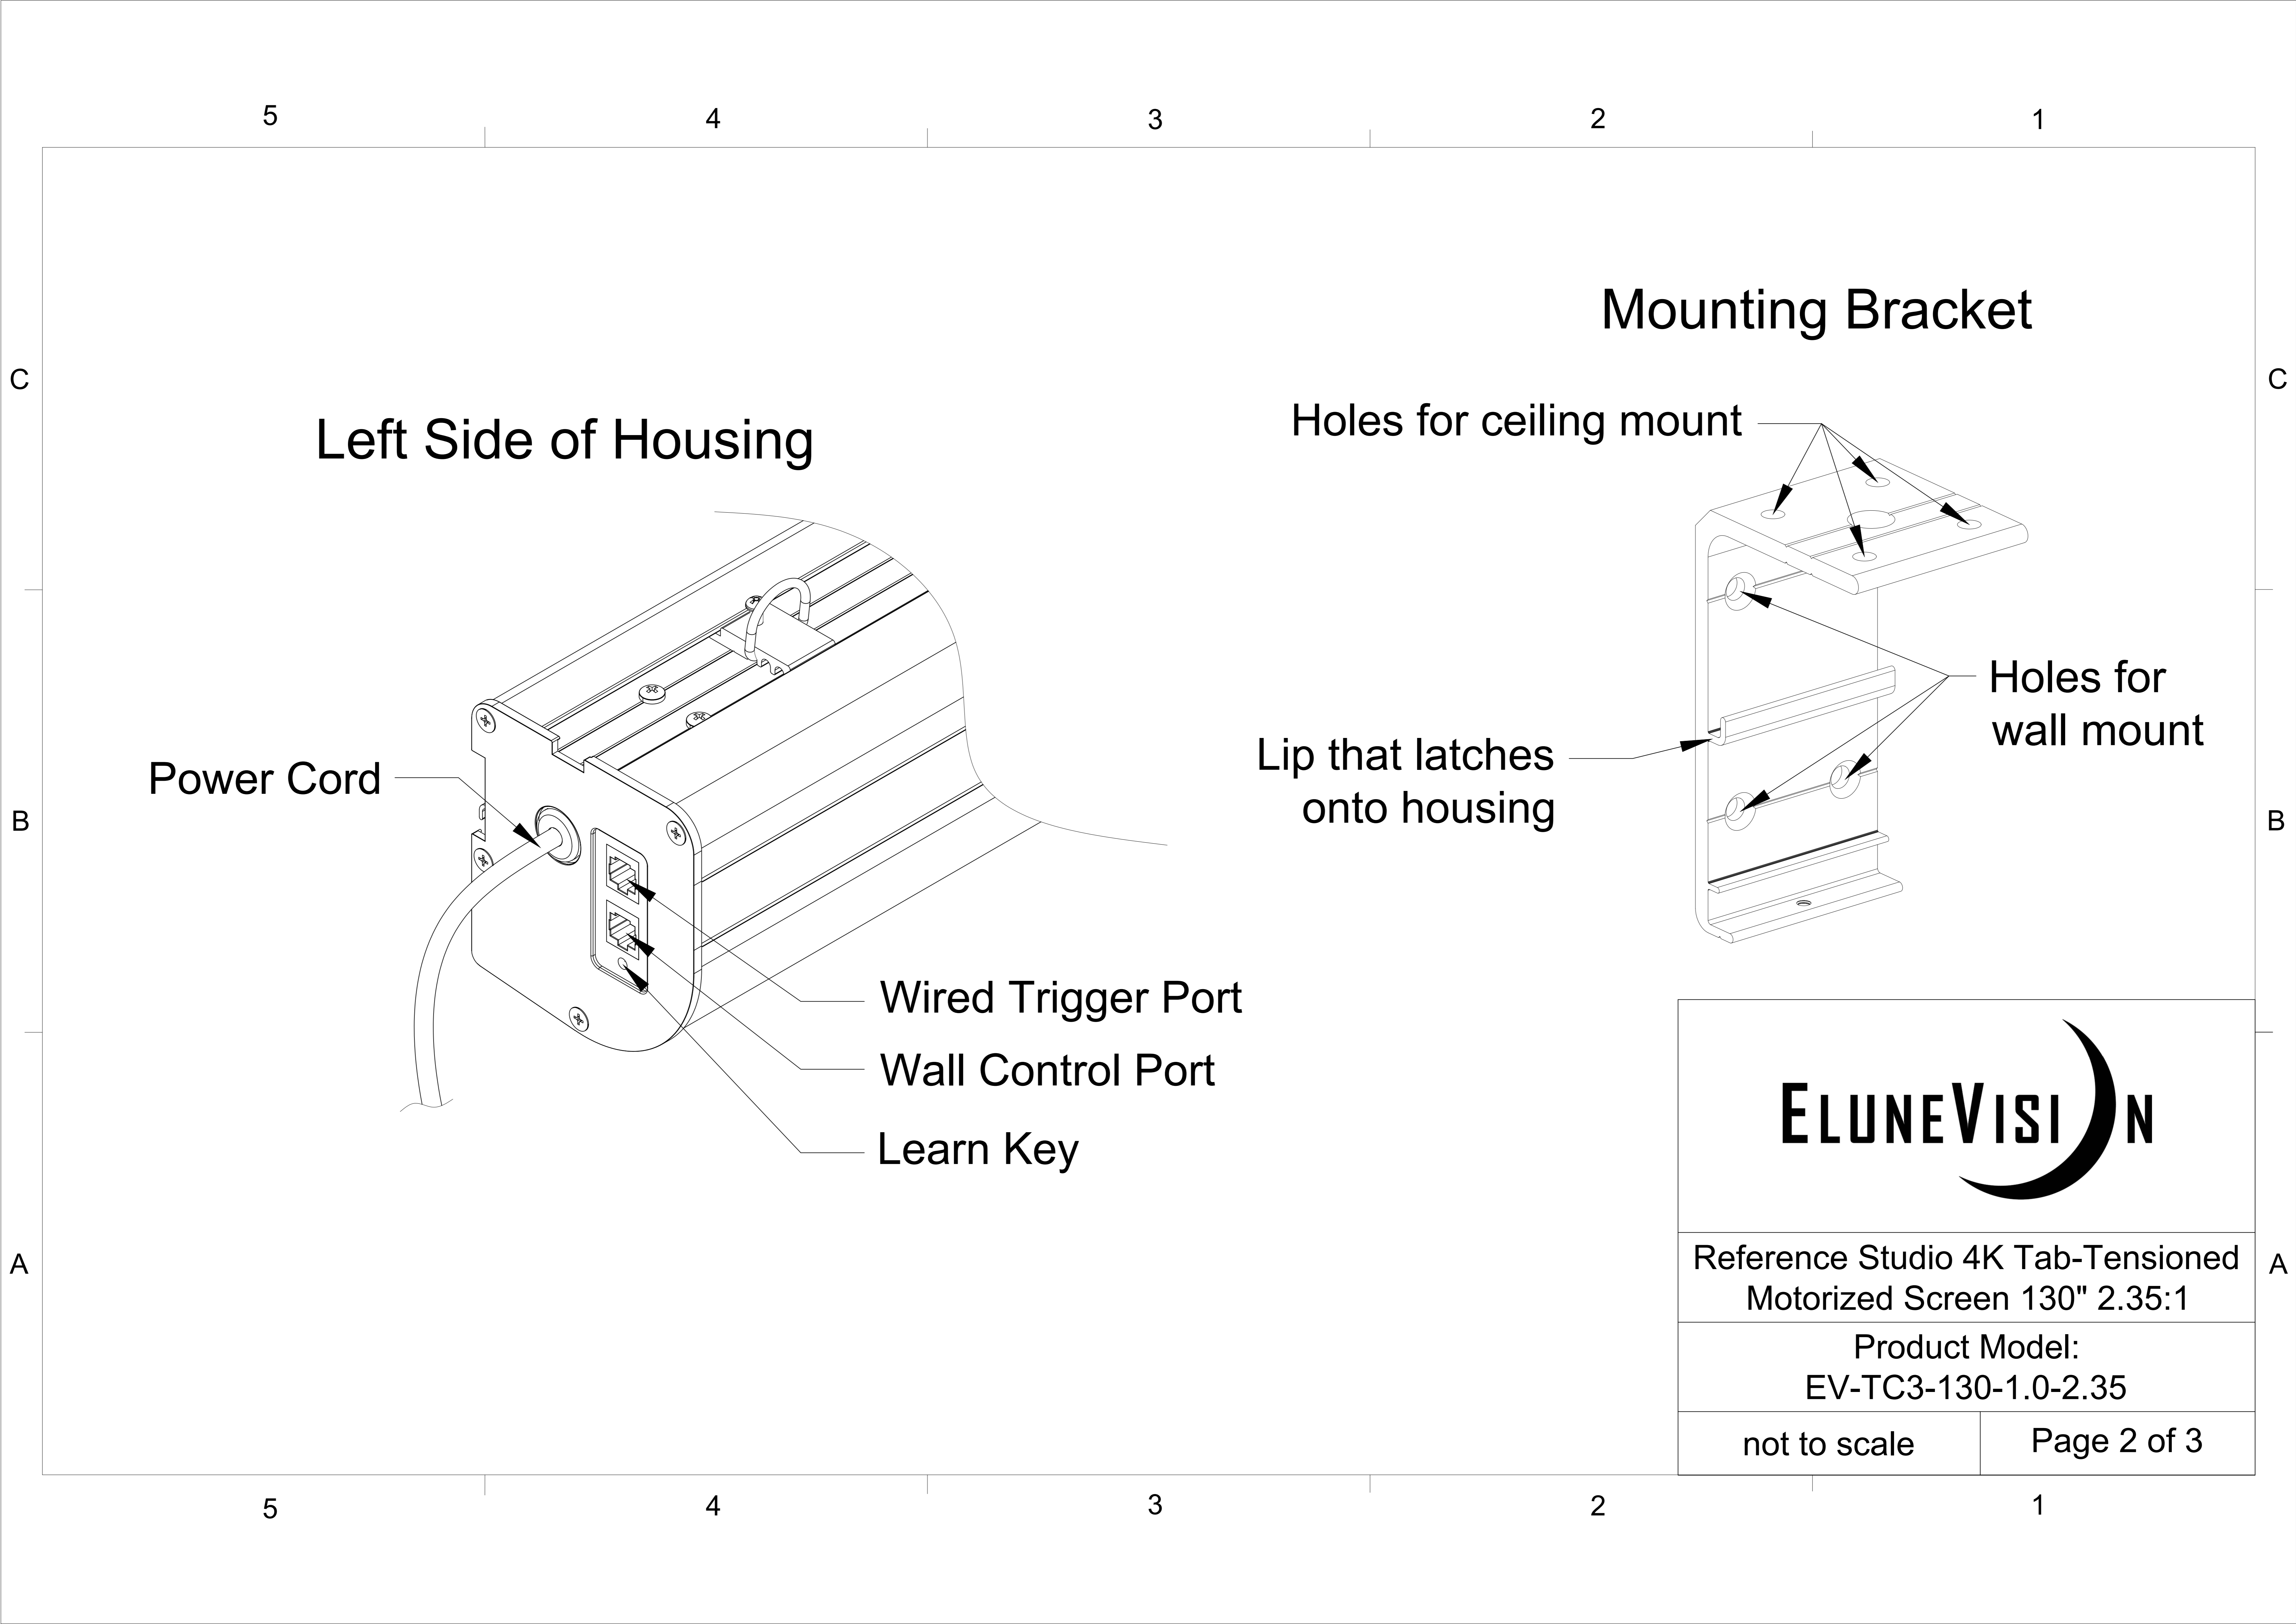

## Retracted View

Reference Studio 4K Tab-Tensioned Motorized Screen 130" 16:9

Product Model:  
EV-TC3-130-1.0-2.35

not to scale

Page 1 of 3

**Left Side of Housing**

Power Cord

Wired Trigger Port  
 Wall Control Port  
 Learn Key

**Mounting Bracket**

Holes for ceiling mount

Lip that latches onto housing

Holes for wall mount

Reference Studio 4K Tab-Tensioned  
 Motorized Screen 130" 2.35:1

Product Model:  
 EV-TC3-130-1.0-2.35

not to scale

## Mounting Diagrams

### Wall Mount