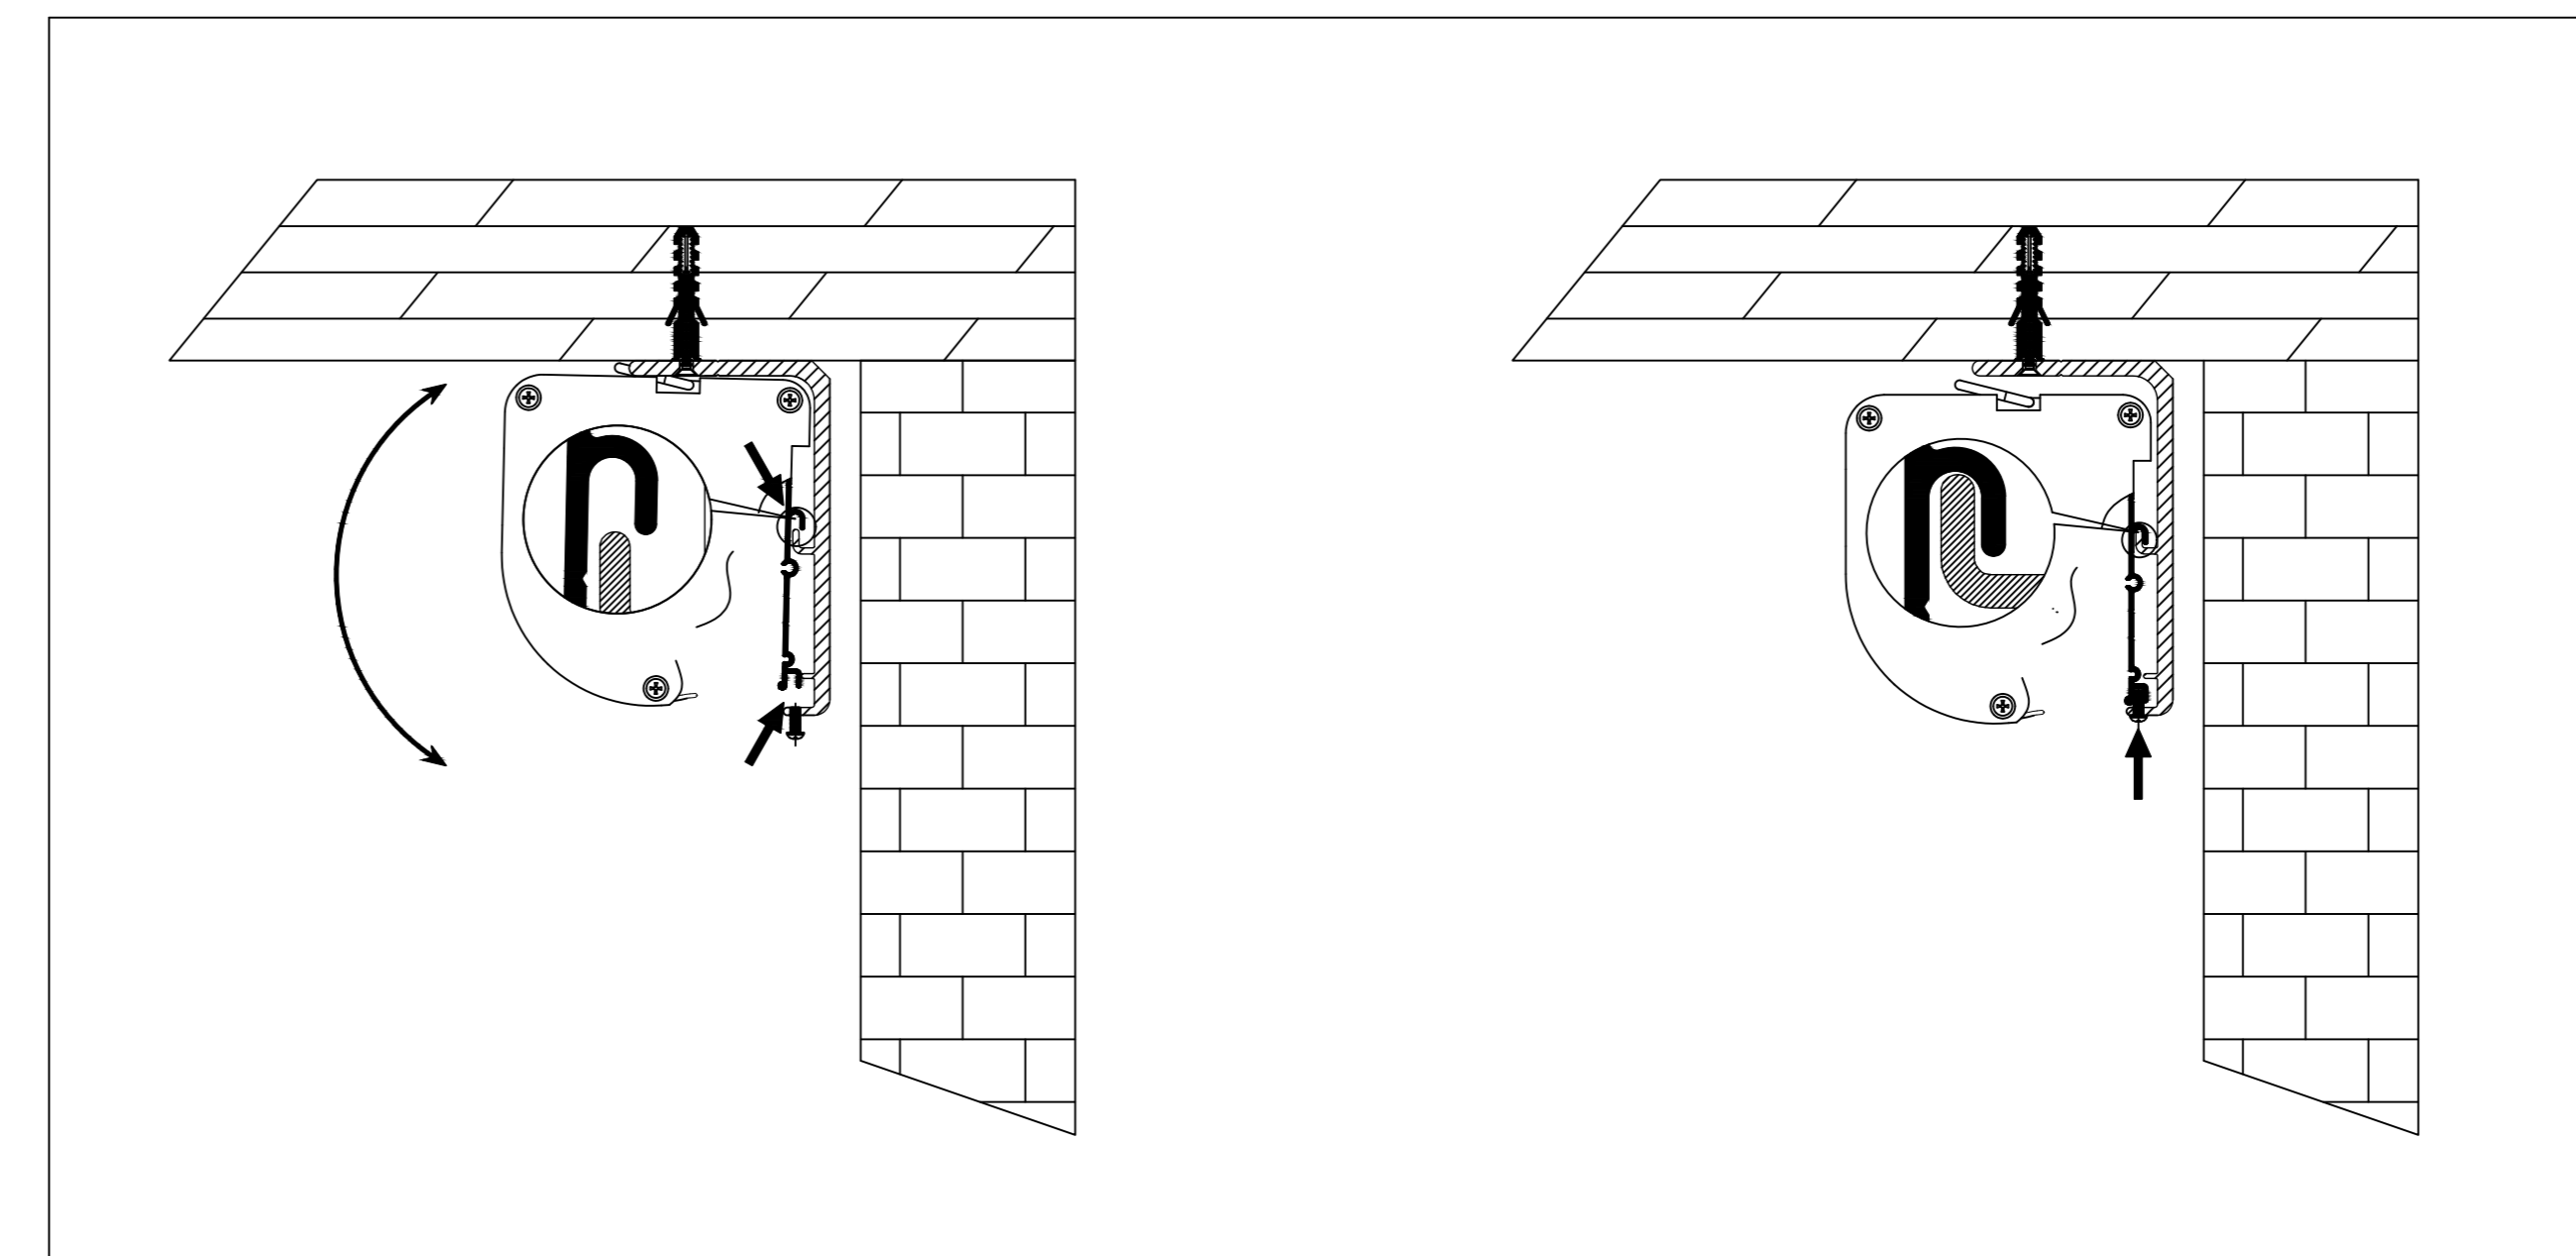

Ceiling Mount