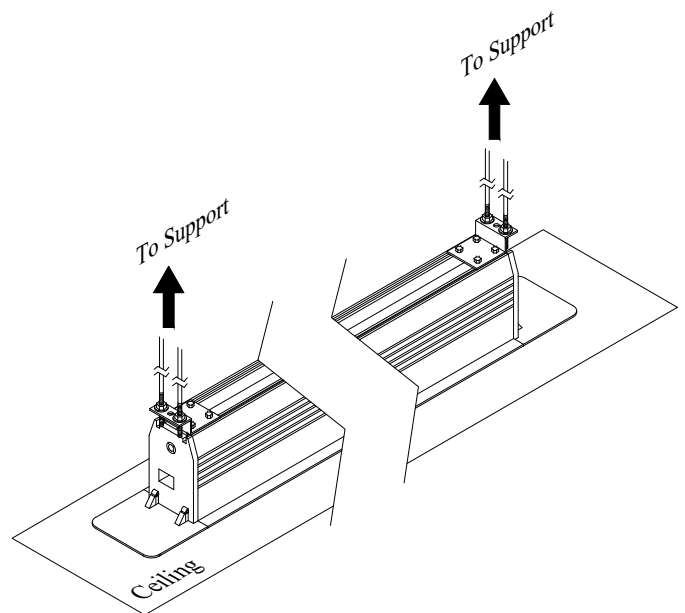

<b>ELUNEVISION</b>	
Title: Reference Studio 4k In-Ceiling Tab-tensioned Motorized 100" 16:9	
Product model: EV-TIC-100-1.0	
Not to Scale	Page 1 of 3

<b>ELUNEVISION</b>	
Title: Reference Studio 4k In-Ceiling Tab-tensioned Motorized 100" 16:9	
Product model: EV-TIC-100-1.0	
Scale: 10:1	Page 2 of 3

Mounting Diagrams

Ceiling Opening

Ceiling Mount

Title: Reference Studio 4k In-Ceiling  
Tab-tensioned Motorized 100" 16:9

Product model: EV-TIC-100-1.0

Not to Scale

Page 3 of 3