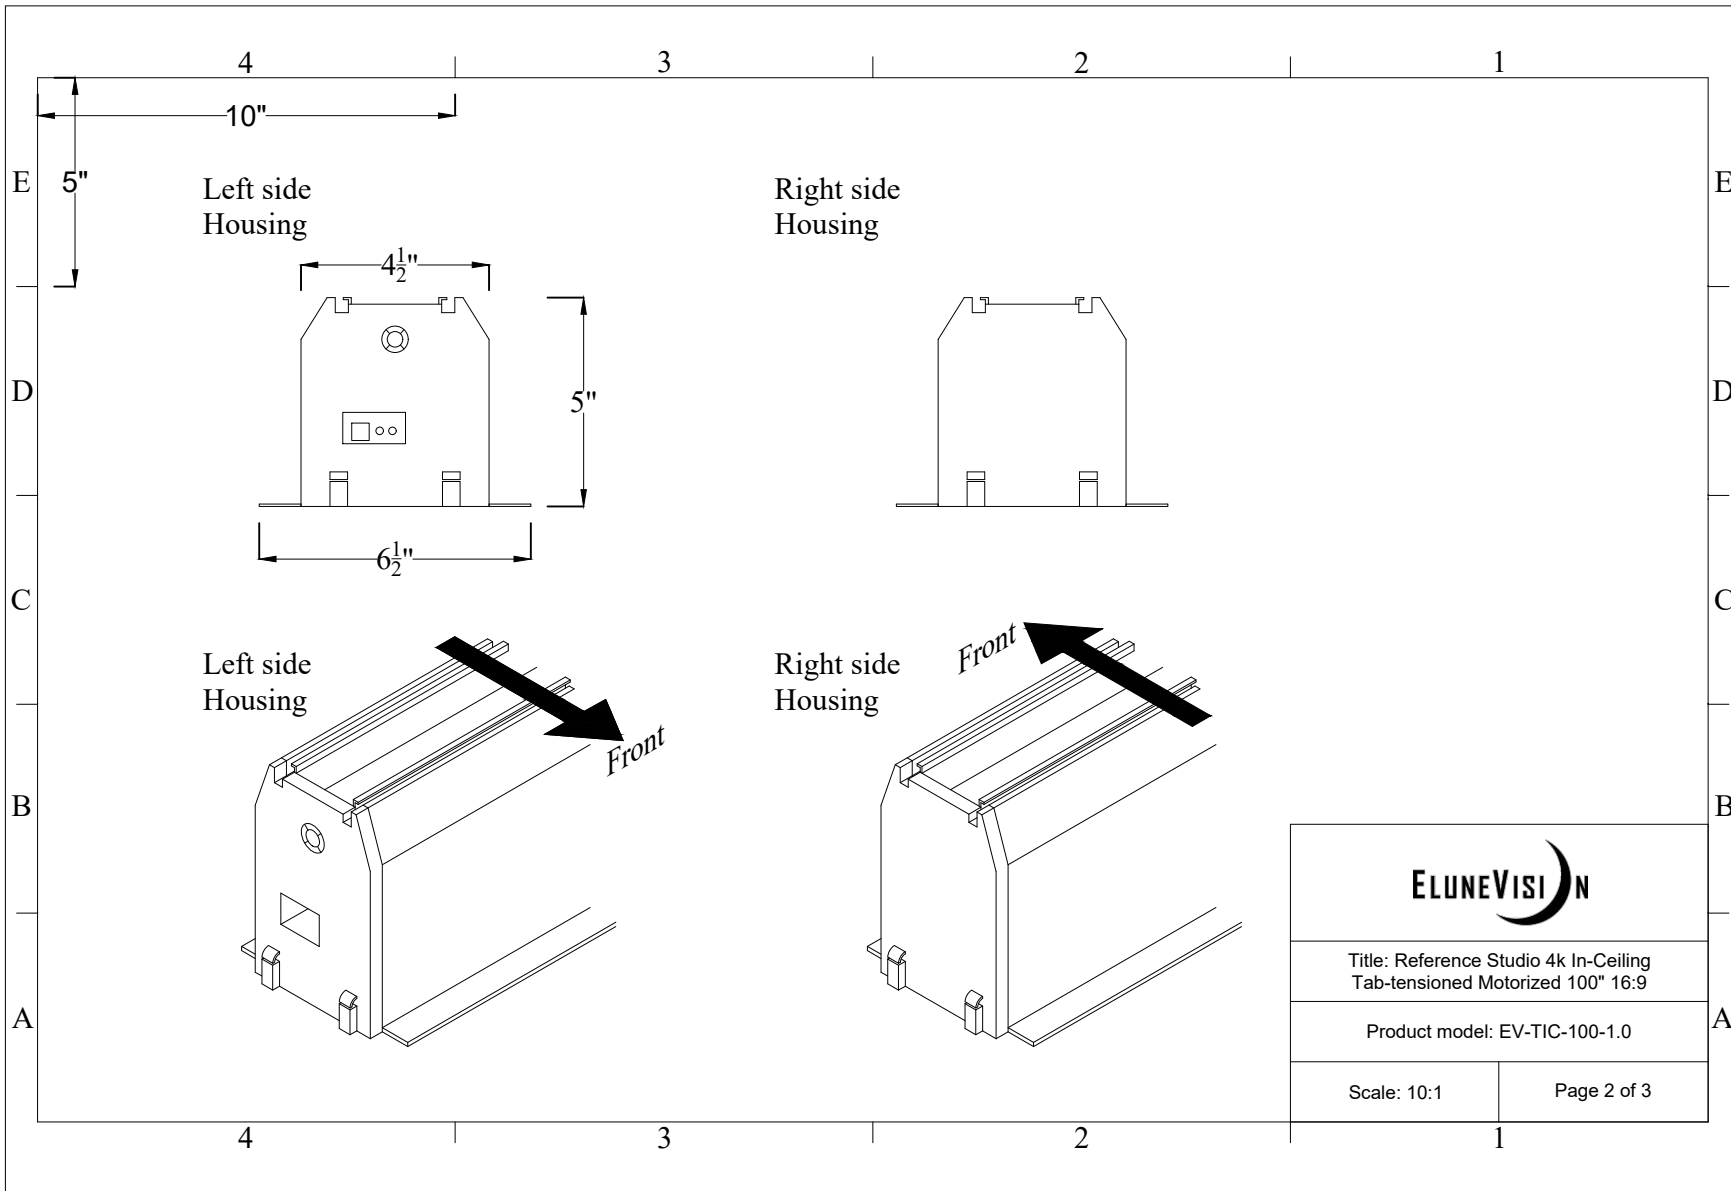

<b>ELUNEVISION</b>	
Title: Reference Studio 4k In-Ceiling Tab-tensioned Motorized 100" 16:9	
Product model: EV-TIC-100-1.0	
Not to Scale	Page 1 of 3

<b>ELUNEVISION</b>	
Title: Reference Studio 4k In-Ceiling Tab-tensioned Motorized 100" 16:9	
Product model: EV-TIC-100-1.0	
Scale: 10:1	Page 2 of 3

Mounting Diagrams

Ceiling Opening

Ceiling Mount

Title: Reference Studio 4k In-Ceiling  
Tab-tensioned Motorized 100" 16:9

Product model: EV-TIC-100-1.0

Not to Scale

Page 3 of 3