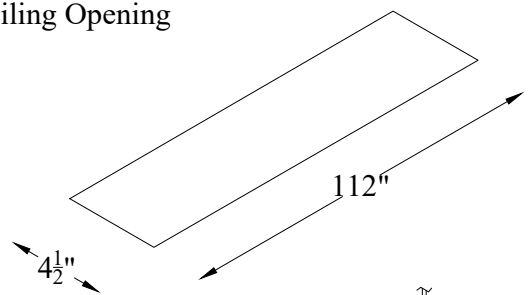

<b>ELUNEVISION</b>	
Title: Reference Studio 4k In-Ceiling Tab-tensioned Motorized 100" 16:9	
Product model: EV-TIC-100-1.0	
Not to Scale	Page 1 of 3

<b>ELUNEVISION</b>	
Title: Reference Studio 4k In-Ceiling Tab-tensioned Motorized 100" 16:9	
Product model: EV-TIC-100-1.0	
Scale: 10:1	Page 2 of 3

Mounting Diagrams

Ceiling Opening

Ceiling Mount

Title: Reference Studio 4k In-Ceiling  
Tab-tensioned Motorized 100" 16:9

Product model: EV-TIC-100-1.0

Not to Scale

Page 3 of 3