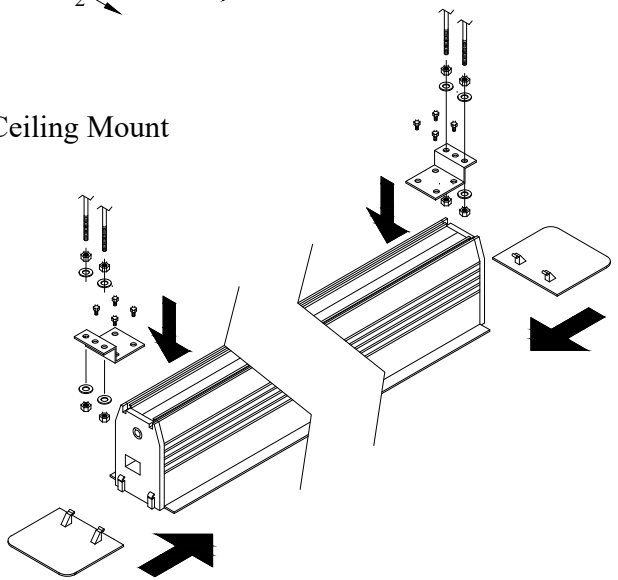

<b>ELUNEVISION</b>	
Title: Reference Studio 4k In-Ceiling Tab-tensioned Motorized 100" 16:9	
Product model: EV-TIC-100-1.0	
Not to Scale	Page 1 of 3

<b>ELUNEVISION</b>	
Title: Reference Studio 4k In-Ceiling Tab-tensioned Motorized 100" 16:9	
Product model: EV-TIC-100-1.0	
Scale: 10:1	Page 2 of 3

Mounting Diagrams

Ceiling Opening

Ceiling Mount

Title: Reference Studio 4k In-Ceiling  
Tab-tensioned Motorized 100" 16:9

Product model: EV-TIC-100-1.0

Not to Scale

Page 3 of 3