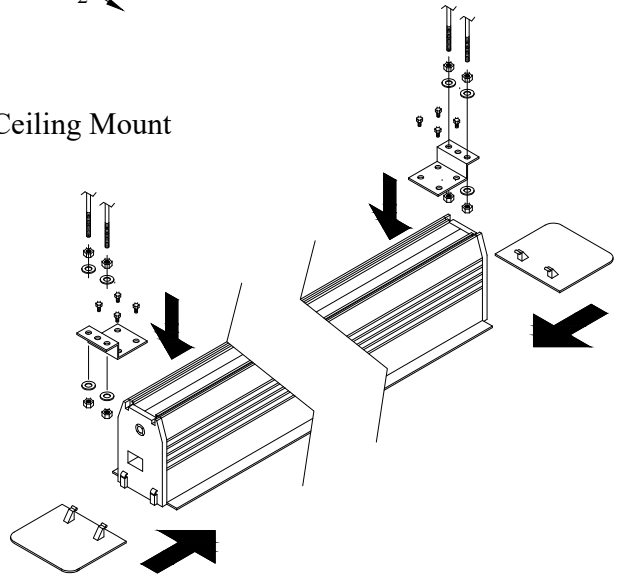

Title: Reference Studio 4k In-Ceiling  
Tab-tensioned Motorized 100" 16:9

Product model: EV-TIC-100-1.0

Not to Scale

Page 1 of 3

Mounting Diagrams

Ceiling Opening

Ceiling Mount

Title: Reference Studio 4k In-Ceiling  
Tab-tensioned Motorized 100" 16:9

Product model: EV-TIC-100-1.0

Not to Scale

Page 3 of 3