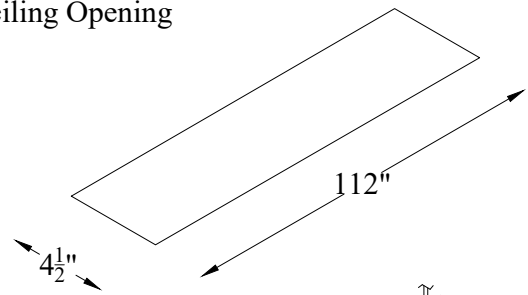

Title: Reference Studio 4k In-Ceiling  
Tab-tensioned Motorized 100" 16:9

Product model: EV-TIC-100-1.0

Not to Scale

Page 1 of 3

Mounting Diagrams

Ceiling Opening

Ceiling Mount

Title: Reference Studio 4k In-Ceiling  
Tab-tensioned Motorized 100" 16:9

Product model: EV-TIC-100-1.0

Not to Scale

Page 3 of 3