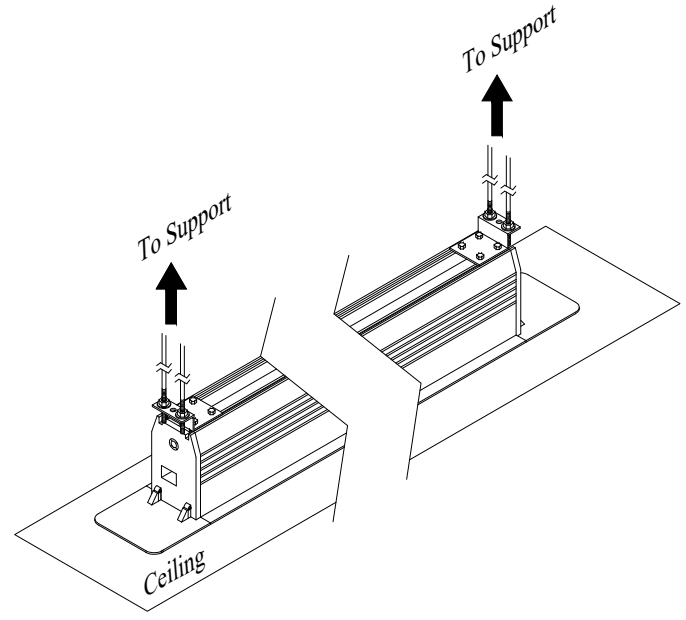

Title: Reference Studio 4k In-Ceiling  
Tab-tensioned Motorized 100" 16:9

Product model: EV-TIC-100-1.0

Not to Scale

Page 1 of 3

Mounting Diagrams

Ceiling Opening

Ceiling Mount

Title: Reference Studio 4k In-Ceiling  
Tab-tensioned Motorized 100" 16:9

Product model: EV-TIC-100-1.0

Not to Scale

Page 3 of 3