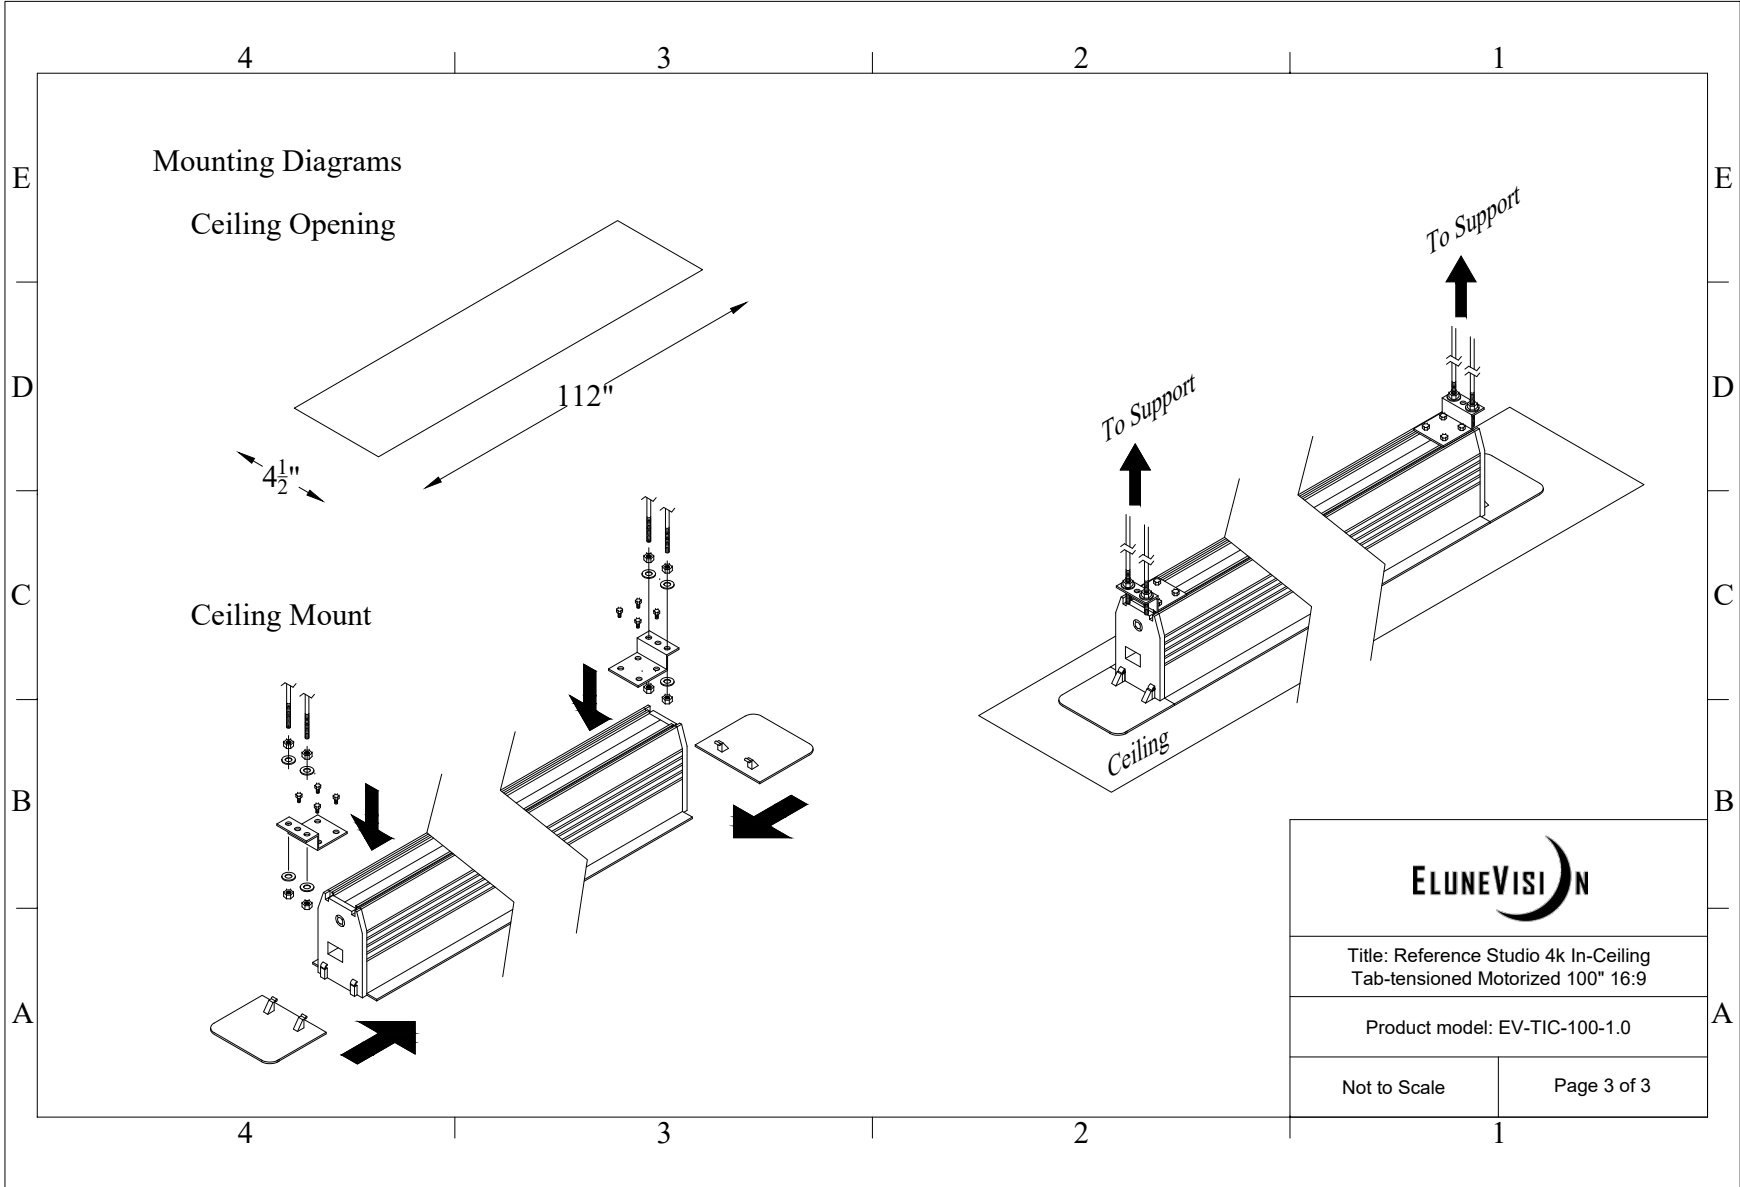

Title: Reference Studio 4k In-Ceiling  
Tab-tensioned Motorized 100" 16:9

Product model: EV-TIC-100-1.0

Not to Scale

Page 1 of 3

Mounting Diagrams

Ceiling Opening

Ceiling Mount

Title: Reference Studio 4k In-Ceiling  
Tab-tensioned Motorized 100" 16:9

Product model: EV-TIC-100-1.0

Not to Scale

Page 3 of 3