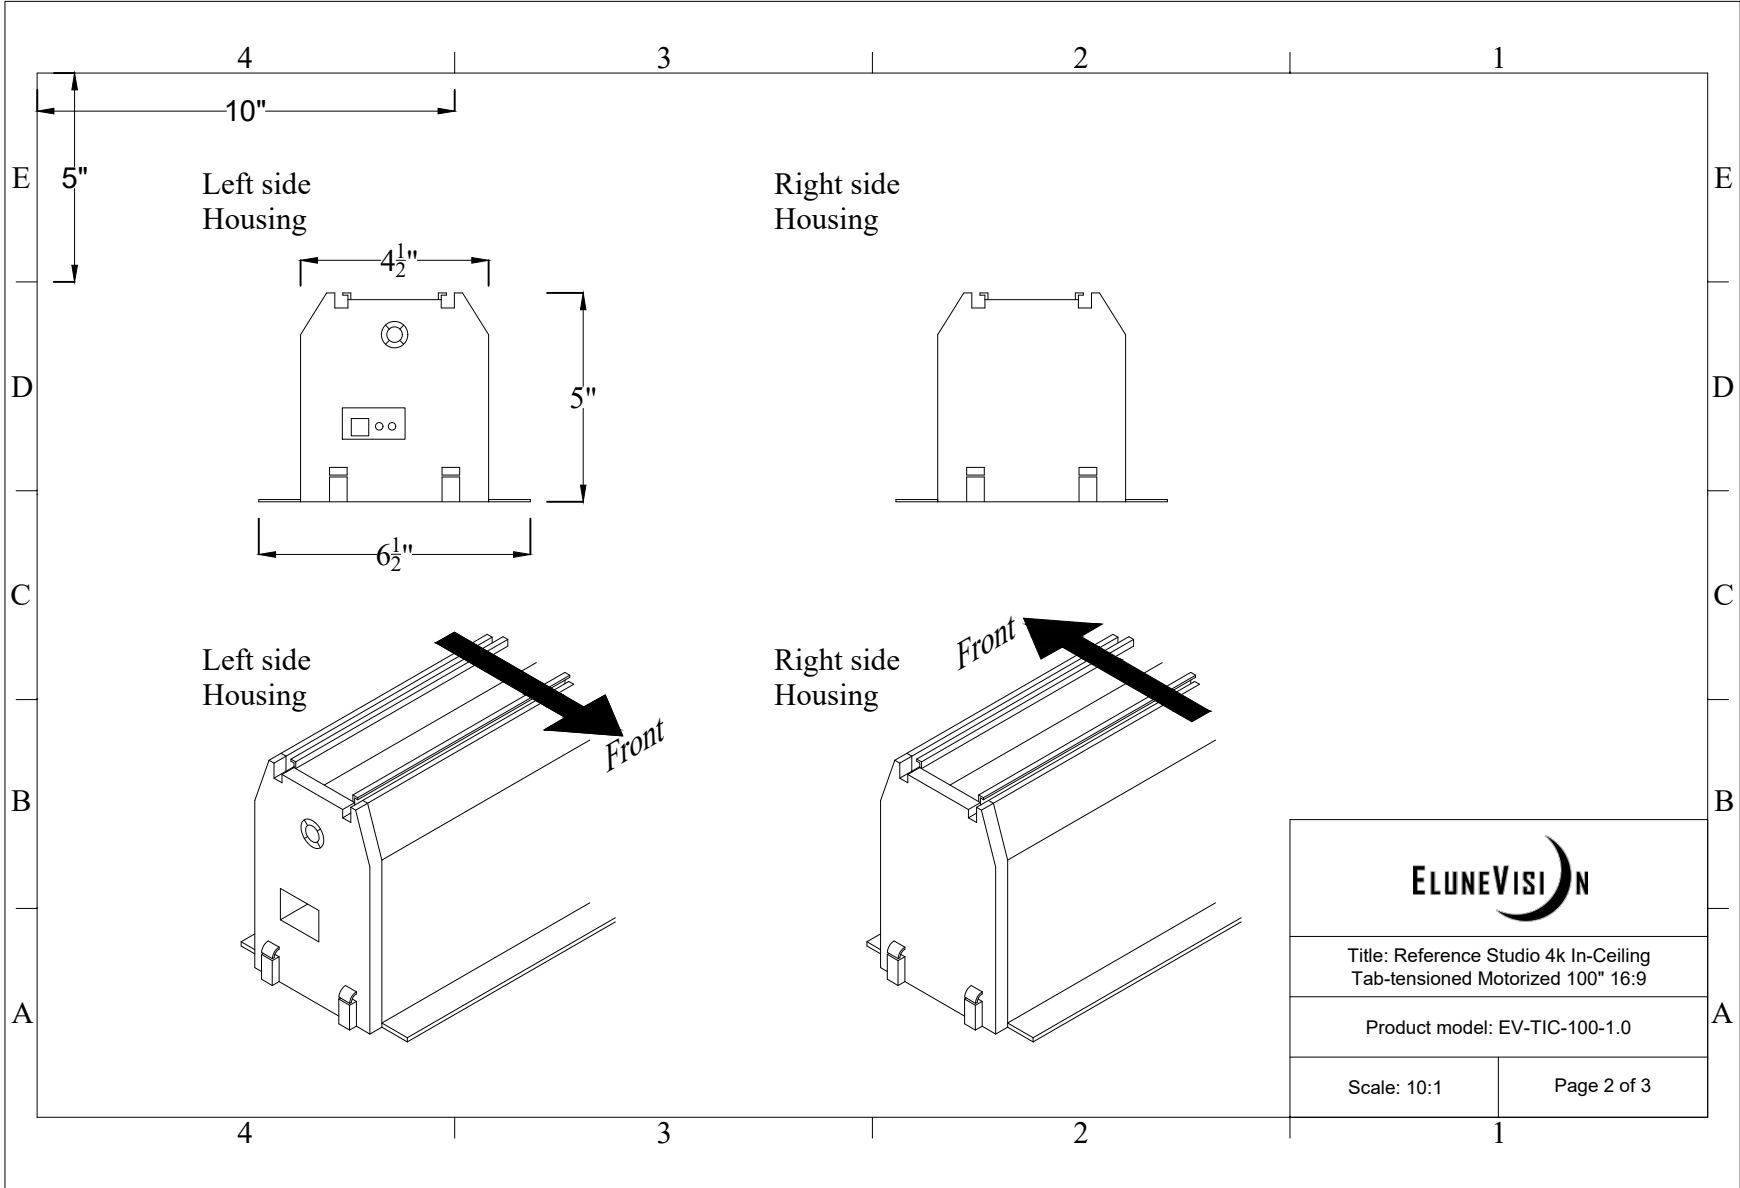

Title: Reference Studio 4k In-Ceiling  
Tab-tensioned Motorized 100" 16:9

Product model: EV-TIC-100-1.0

Not to Scale

Page 1 of 3

Mounting Diagrams

Ceiling Opening

Ceiling Mount

Title: Reference Studio 4k In-Ceiling  
Tab-tensioned Motorized 100" 16:9

Product model: EV-TIC-100-1.0

Not to Scale

Page 3 of 3