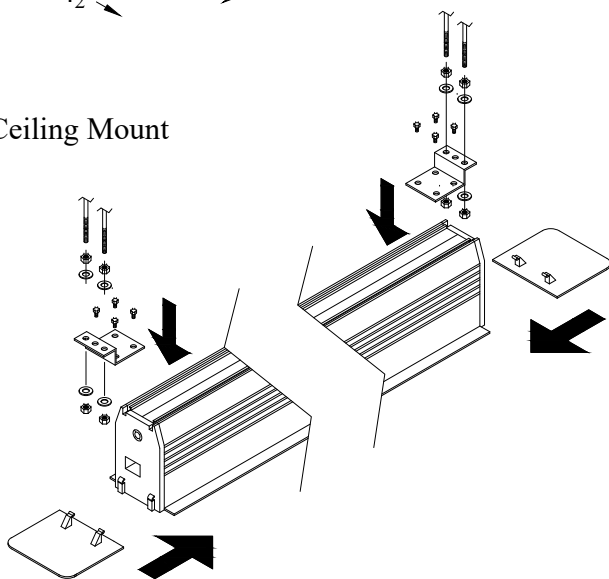

ELUNEVISION	
Title: Reference Studio 4k In-Ceiling Tab-tensioned Motorized 106" 16:9	
Product model: EV-TIC-106-1.0	
Not to Scale	Page 1 of 3

ELUNEVISION	
Title: Reference Studio 4k In-Ceiling Tab-tensioned Motorized 106" 16:9	
Product model: EV-TIC-106-1.0	
Scale: 10:1	Page 2 of 3

Mounting Diagrams

Ceiling Opening

Ceiling Mount

Title: Reference Studio 4k In-Ceiling
Tab-tensioned Motorized 106" 16:9

Product model: EV-TIC-106-1.0

Not to Scale

Page 3 of 3