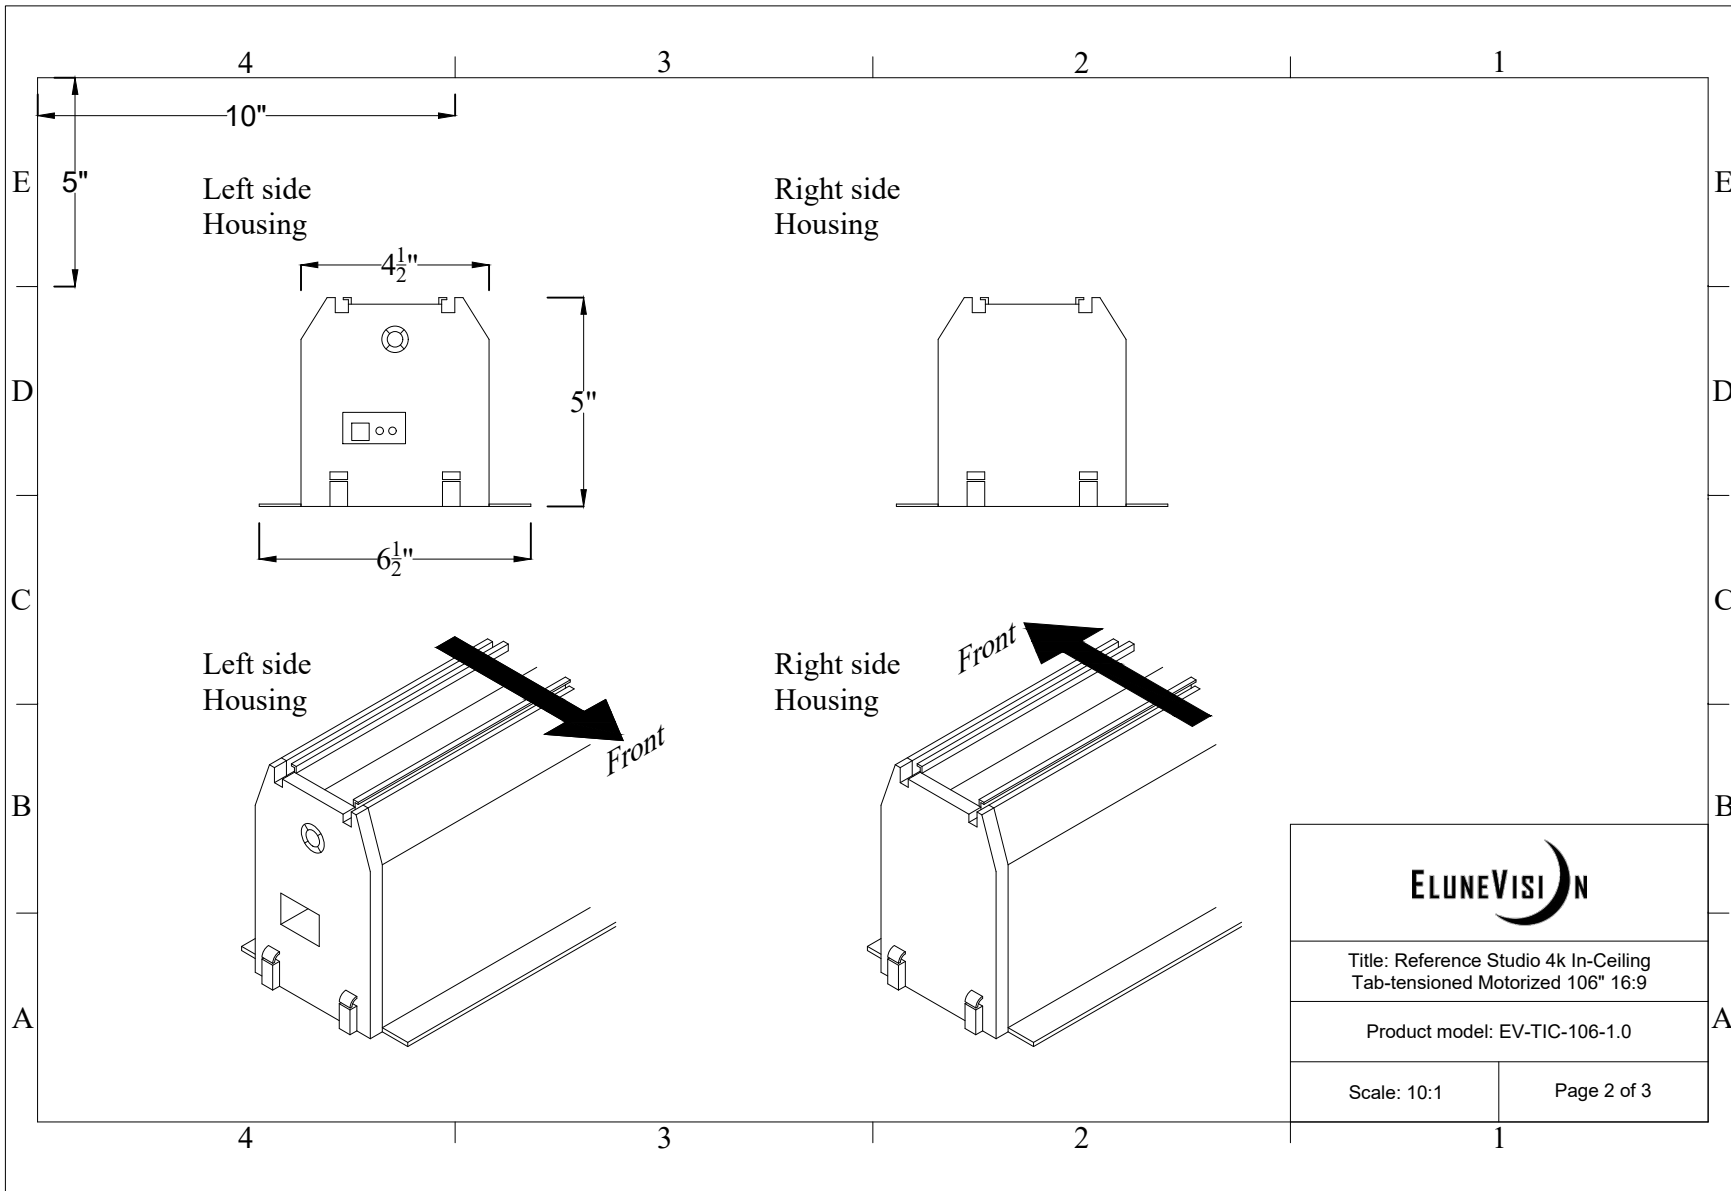

ELUNEVISION	
Title: Reference Studio 4k In-Ceiling Tab-tensioned Motorized 106" 16:9	
Product model: EV-TIC-106-1.0	
Not to Scale	Page 1 of 3

ELUNEVISION	
Title: Reference Studio 4k In-Ceiling Tab-tensioned Motorized 106" 16:9	
Product model: EV-TIC-106-1.0	
Scale: 10:1	Page 2 of 3

Mounting Diagrams

Ceiling Opening

Ceiling Mount

Title: Reference Studio 4k In-Ceiling
Tab-tensioned Motorized 106" 16:9

Product model: EV-TIC-106-1.0

Not to Scale

Page 3 of 3