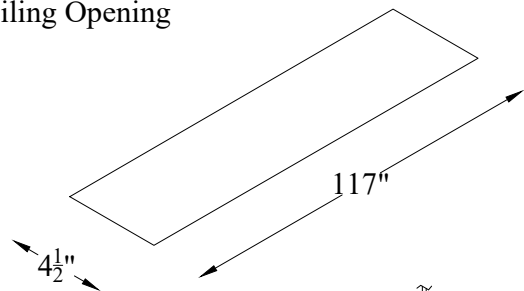

ELUNEVISION	
Title: Reference Studio 4k In-Ceiling Tab-tensioned Motorized 106" 16:9	
Product model: EV-TIC-106-1.0	
Not to Scale	Page 1 of 3

ELUNEVISION	
Title: Reference Studio 4k In-Ceiling Tab-tensioned Motorized 106" 16:9	
Product model: EV-TIC-106-1.0	
Scale: 10:1	Page 2 of 3

Mounting Diagrams

Ceiling Opening

Ceiling Mount

Title: Reference Studio 4k In-Ceiling
Tab-tensioned Motorized 106" 16:9

Product model: EV-TIC-106-1.0

Not to Scale

Page 3 of 3