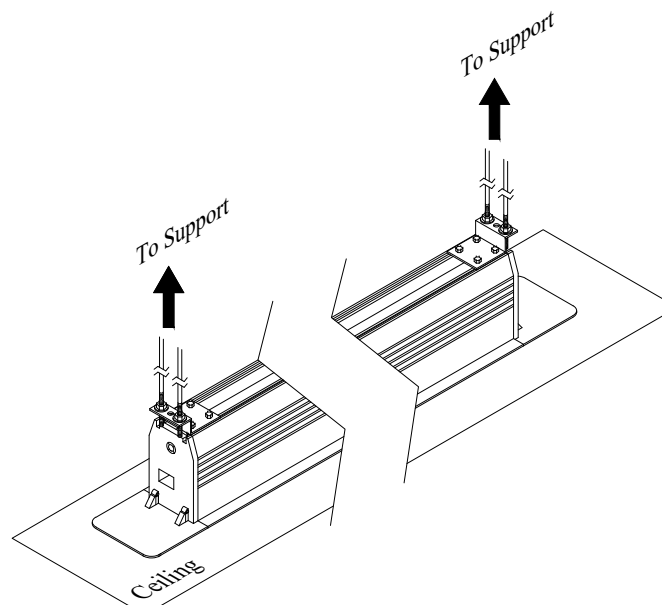

ELUNEVISION	
Title: Reference Studio 4k In-Ceiling Tab-tensioned Motorized 106" 16:9	
Product model: EV-TIC-106-1.0	
Not to Scale	Page 1 of 3

ELUNEVISION	
Title: Reference Studio 4k In-Ceiling Tab-tensioned Motorized 106" 16:9	
Product model: EV-TIC-106-1.0	
Scale: 10:1	Page 2 of 3

Mounting Diagrams

Ceiling Opening

Ceiling Mount

Title: Reference Studio 4k In-Ceiling
Tab-tensioned Motorized 106" 16:9

Product model: EV-TIC-106-1.0

Not to Scale

Page 3 of 3