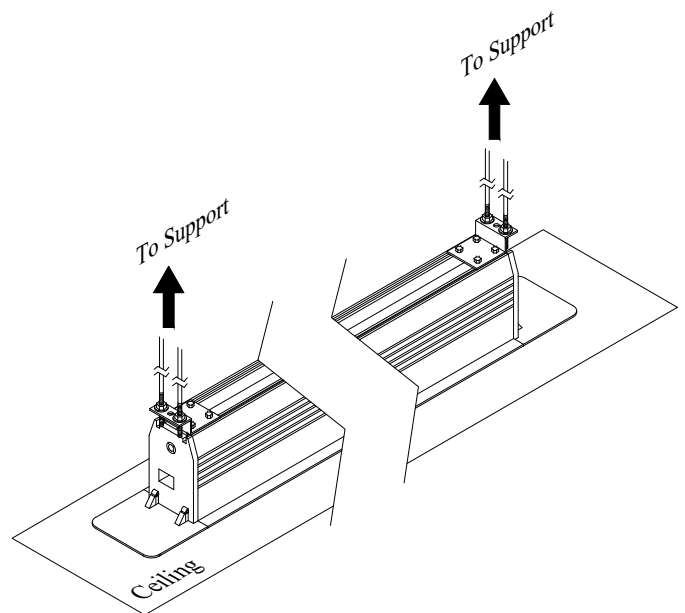

ELUNEVISION	
Title: Reference Studio 4k In-Ceiling Tab-tensioned Motorized 112" 16:9	
Product model: EV-TIC-112-1.0	
Not to Scale	Page 1 of 3

ELUNEVISION	
Title: Reference Studio 4k In-Ceiling Tab-tensioned Motorized 112" 16:9	
Product model: EV-TIC-112-1.0	
Scale: 10:1	Page 2 of 3

Mounting Diagrams

Ceiling Opening

Ceiling Mount

Title: Reference Studio 4k In-Ceiling
Tab-tensioned Motorized 112" 16:9

Product model: EV-TIC-112-1.0

Not to Scale

Page 3 of 3