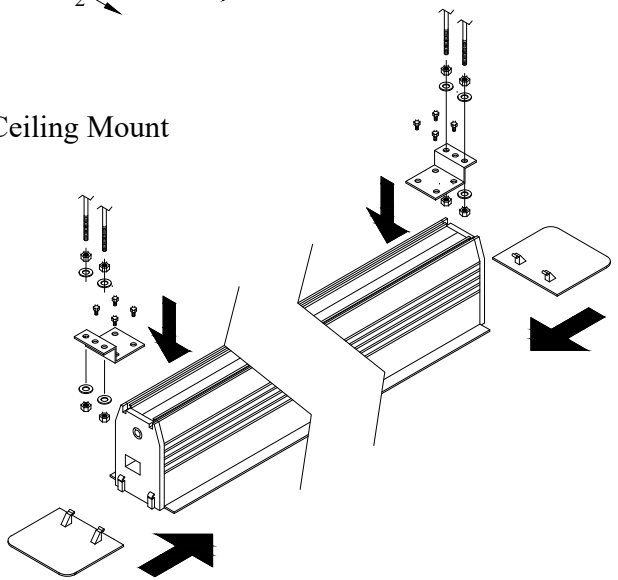

ELUNEVISION	
Title: Reference Studio 4k In-Ceiling Tab-tensioned Motorized 112" 16:9	
Product model: EV-TIC-112-1.0	
Not to Scale	Page 1 of 3

ELUNEVISION	
Title: Reference Studio 4k In-Ceiling Tab-tensioned Motorized 112" 16:9	
Product model: EV-TIC-112-1.0	
Scale: 10:1	Page 2 of 3

Mounting Diagrams

Ceiling Opening

Ceiling Mount

Title: Reference Studio 4k In-Ceiling
Tab-tensioned Motorized 112" 16:9

Product model: EV-TIC-112-1.0

Not to Scale

Page 3 of 3