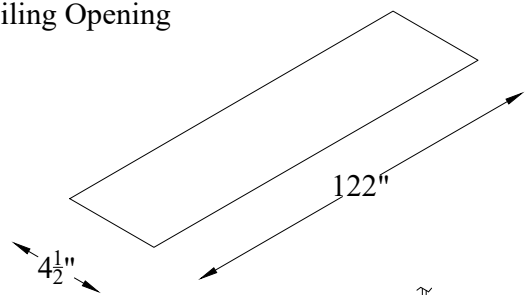

ELUNEVISION	
Title: Reference Studio 4k In-Ceiling Tab-tensioned Motorized 112" 16:9	
Product model: EV-TIC-112-1.0	
Not to Scale	Page 1 of 3

ELUNEVISION	
Title: Reference Studio 4k In-Ceiling Tab-tensioned Motorized 112" 16:9	
Product model: EV-TIC-112-1.0	
Scale: 10:1	Page 2 of 3

Mounting Diagrams

Ceiling Opening

Ceiling Mount

Title: Reference Studio 4k In-Ceiling
Tab-tensioned Motorized 112" 16:9

Product model: EV-TIC-112-1.0

Not to Scale

Page 3 of 3