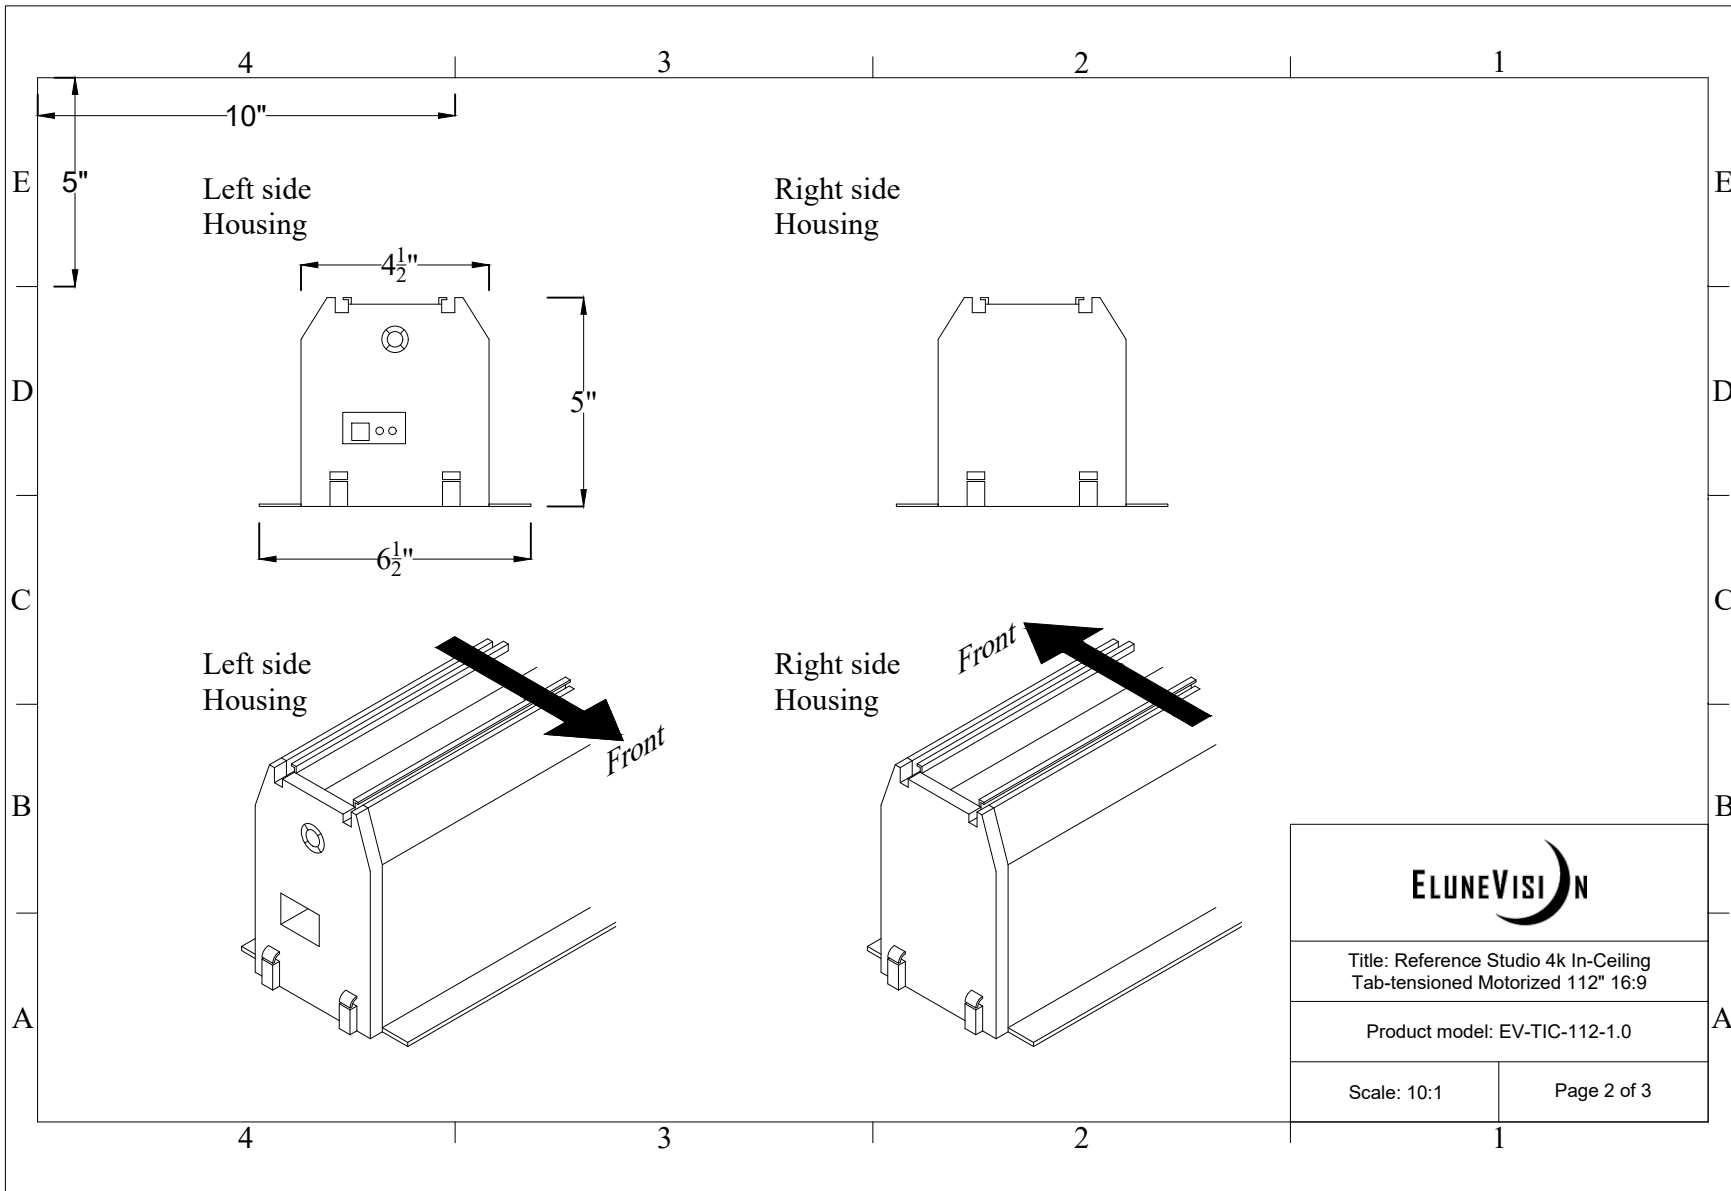

ELUNEVISION	
Title: Reference Studio 4k In-Ceiling Tab-tensioned Motorized 112" 16:9	
Product model: EV-TIC-112-1.0	
Not to Scale	Page 1 of 3

ELUNEVISION	
Title: Reference Studio 4k In-Ceiling Tab-tensioned Motorized 112" 16:9	
Product model: EV-TIC-112-1.0	
Scale: 10:1	Page 2 of 3

Mounting Diagrams

Ceiling Opening

Ceiling Mount

Title: Reference Studio 4k In-Ceiling
Tab-tensioned Motorized 112" 16:9

Product model: EV-TIC-112-1.0

Not to Scale

Page 3 of 3