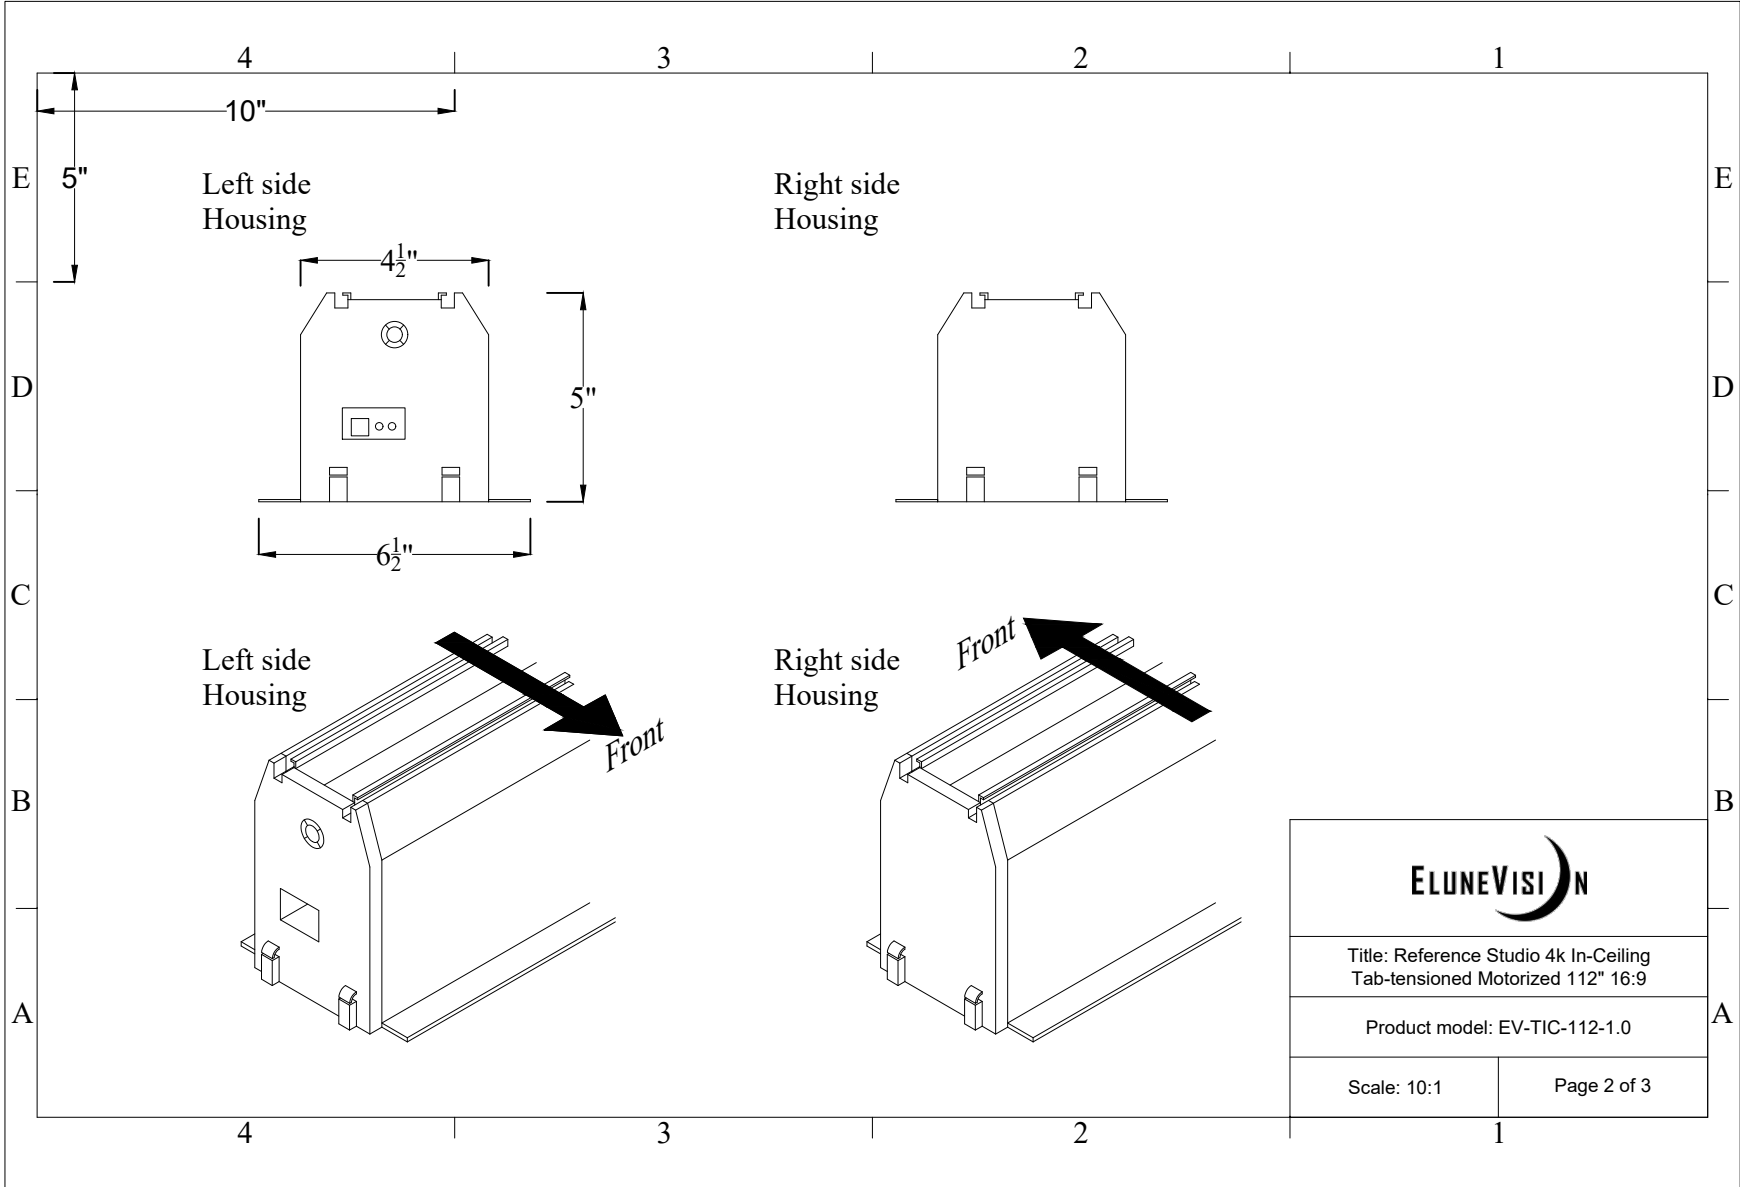

Extended View

Retracted View

Front ←

	
Title: Reference Studio 4k In-Ceiling Tab-tensioned Motorized 112" 16:9	
Product model: EV-TIC-112-1.0	
Not to Scale	Page 1 of 3

Title: Reference Studio 4k In-Ceiling
Tab-tensioned Motorized 112" 16:9

Product model: EV-TIC-112-1.0

Scale: 10:1

Page 2 of 3