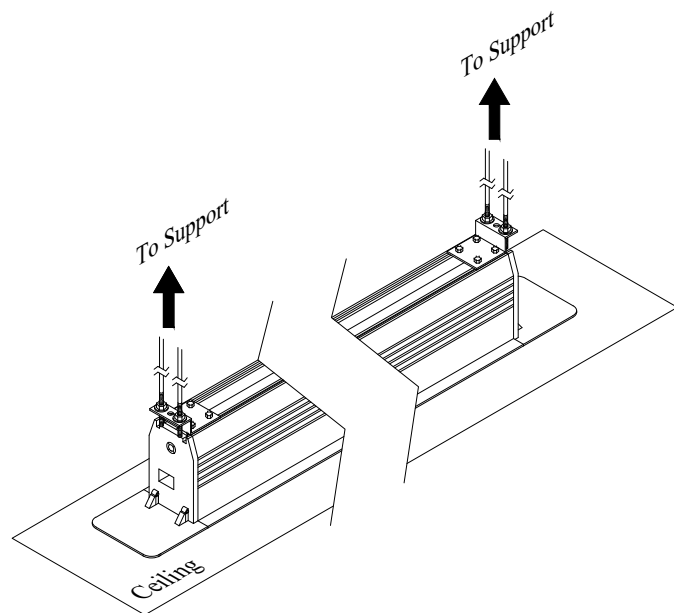

Front

Front

Title: Reference Studio 4k In-Ceiling
Tab-tensioned Motorized 120" 16:9

Product model: EV-TIC-120-1.0

Scale: 10:1

Page 2 of 3

Mounting Diagrams

Ceiling Opening

Ceiling Mount

Title: Reference Studio 4k In-Ceiling
Tab-tensioned Motorized 120" 16:9

Product model: EV-TIC-120-1.0

Not to Scale

Page 3 of 3