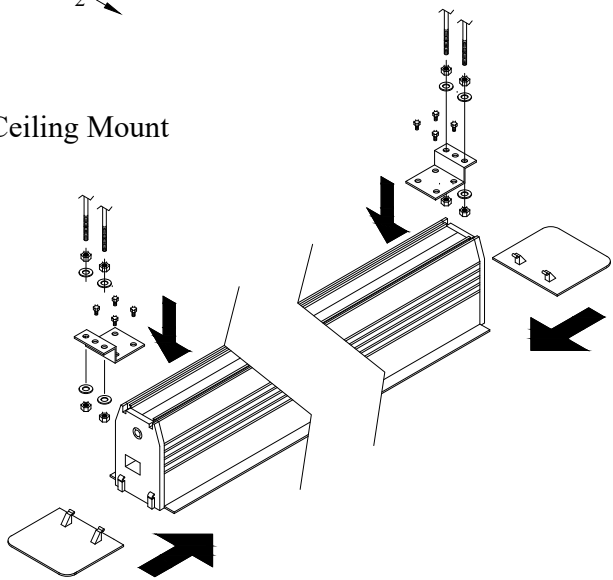

Front

Front

Title: Reference Studio 4k In-Ceiling
Tab-tensioned Motorized 120" 16:9

Product model: EV-TIC-120-1.0

Scale: 10:1

Page 2 of 3

Mounting Diagrams

Ceiling Opening

Ceiling Mount

Title: Reference Studio 4k In-Ceiling
Tab-tensioned Motorized 120" 16:9

Product model: EV-TIC-120-1.0

Not to Scale

Page 3 of 3