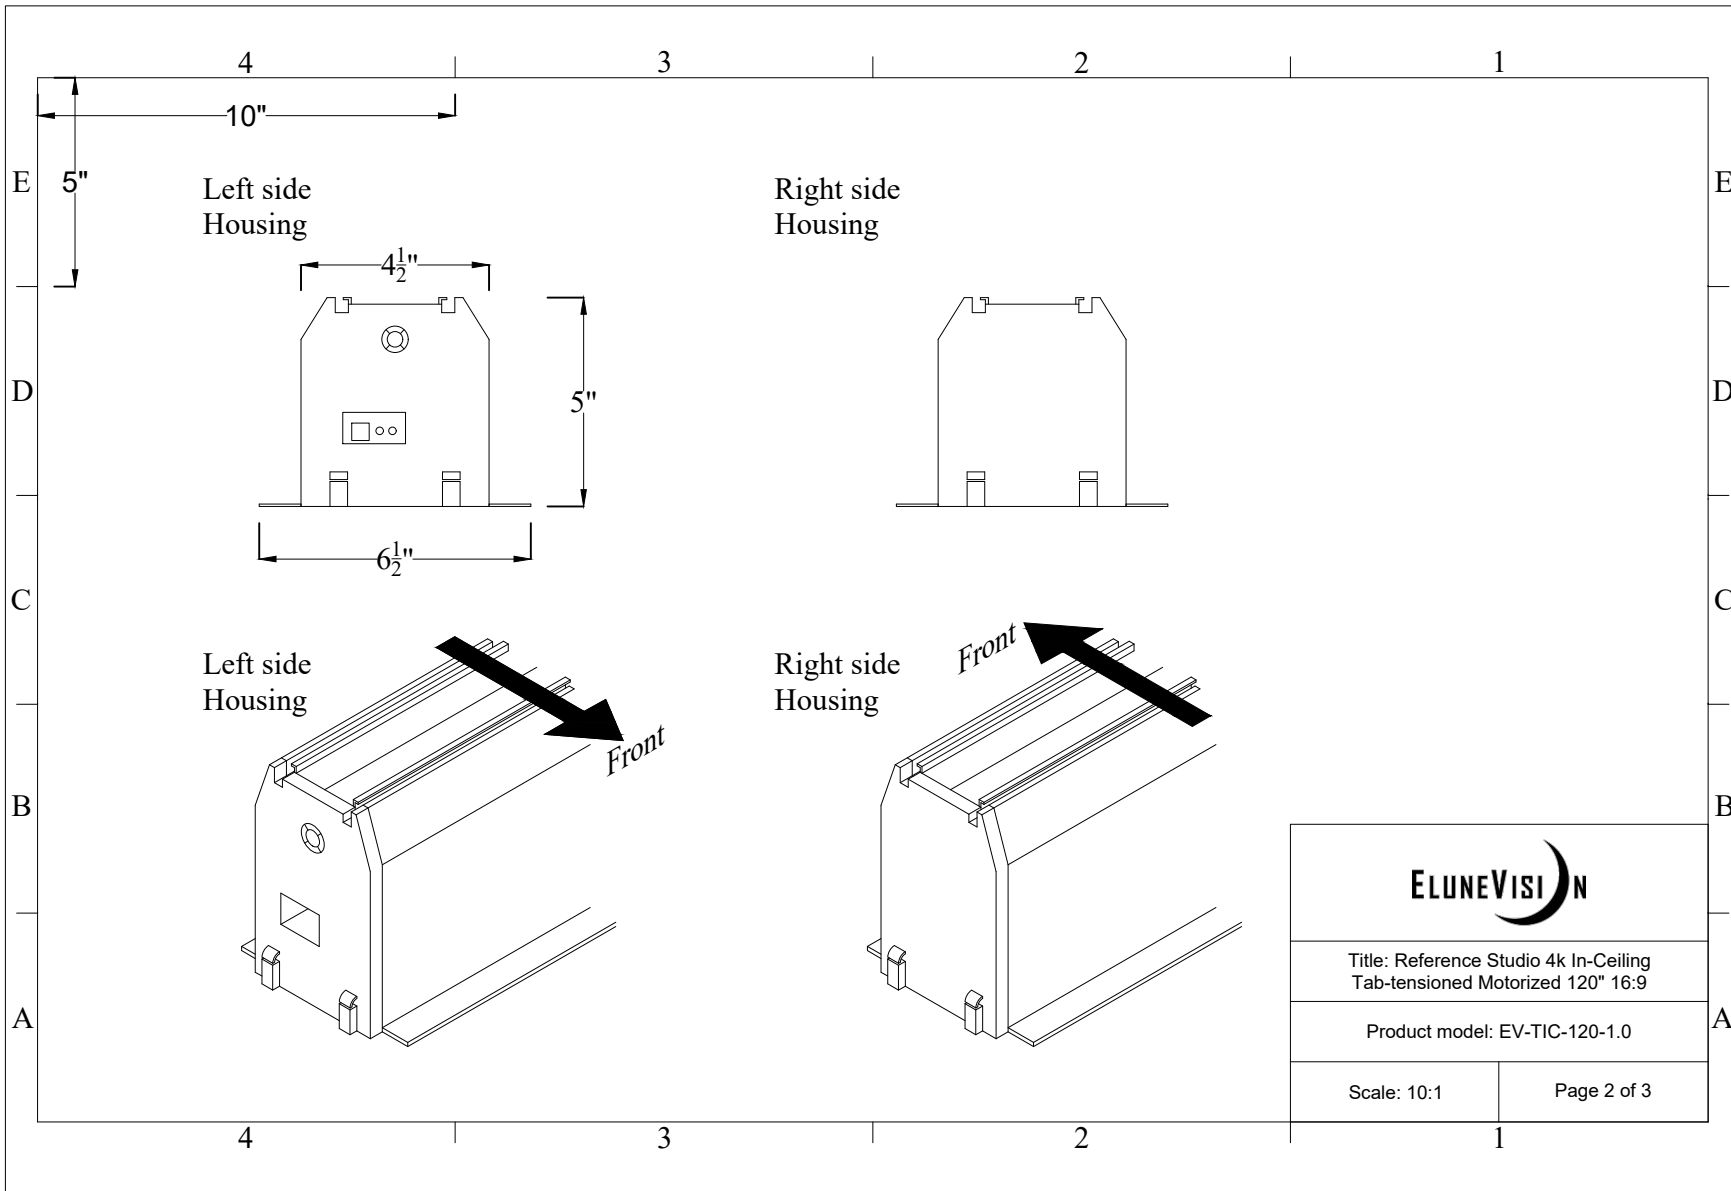

ELUNEVISION	
Title: Reference Studio 4k In-Ceiling Tab-tensioned Motorized 120" 16:9	
Product model: EV-TIC-120-1.0	
Scale: 1:1	Page 1 of 3

Left side Housing

Right side Housing

Left side Housing

Right side Housing

Front

Front

Title: Reference Studio 4k In-Ceiling
Tab-tensioned Motorized 120" 16:9

Product model: EV-TIC-120-1.0

Scale: 10:1

Page 2 of 3

Mounting Diagrams

Ceiling Opening

Ceiling Mount

Title: Reference Studio 4k In-Ceiling
Tab-tensioned Motorized 120" 16:9

Product model: EV-TIC-120-1.0

Not to Scale

Page 3 of 3