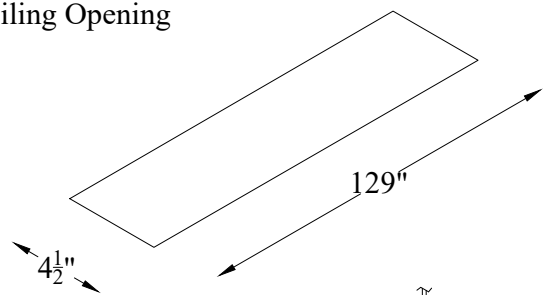

Front

Front

Title: Reference Studio 4k In-Ceiling
Tab-tensioned Motorized 120" 16:9

Product model: EV-TIC-120-1.0

Scale: 10:1

Page 2 of 3

Mounting Diagrams

Ceiling Opening