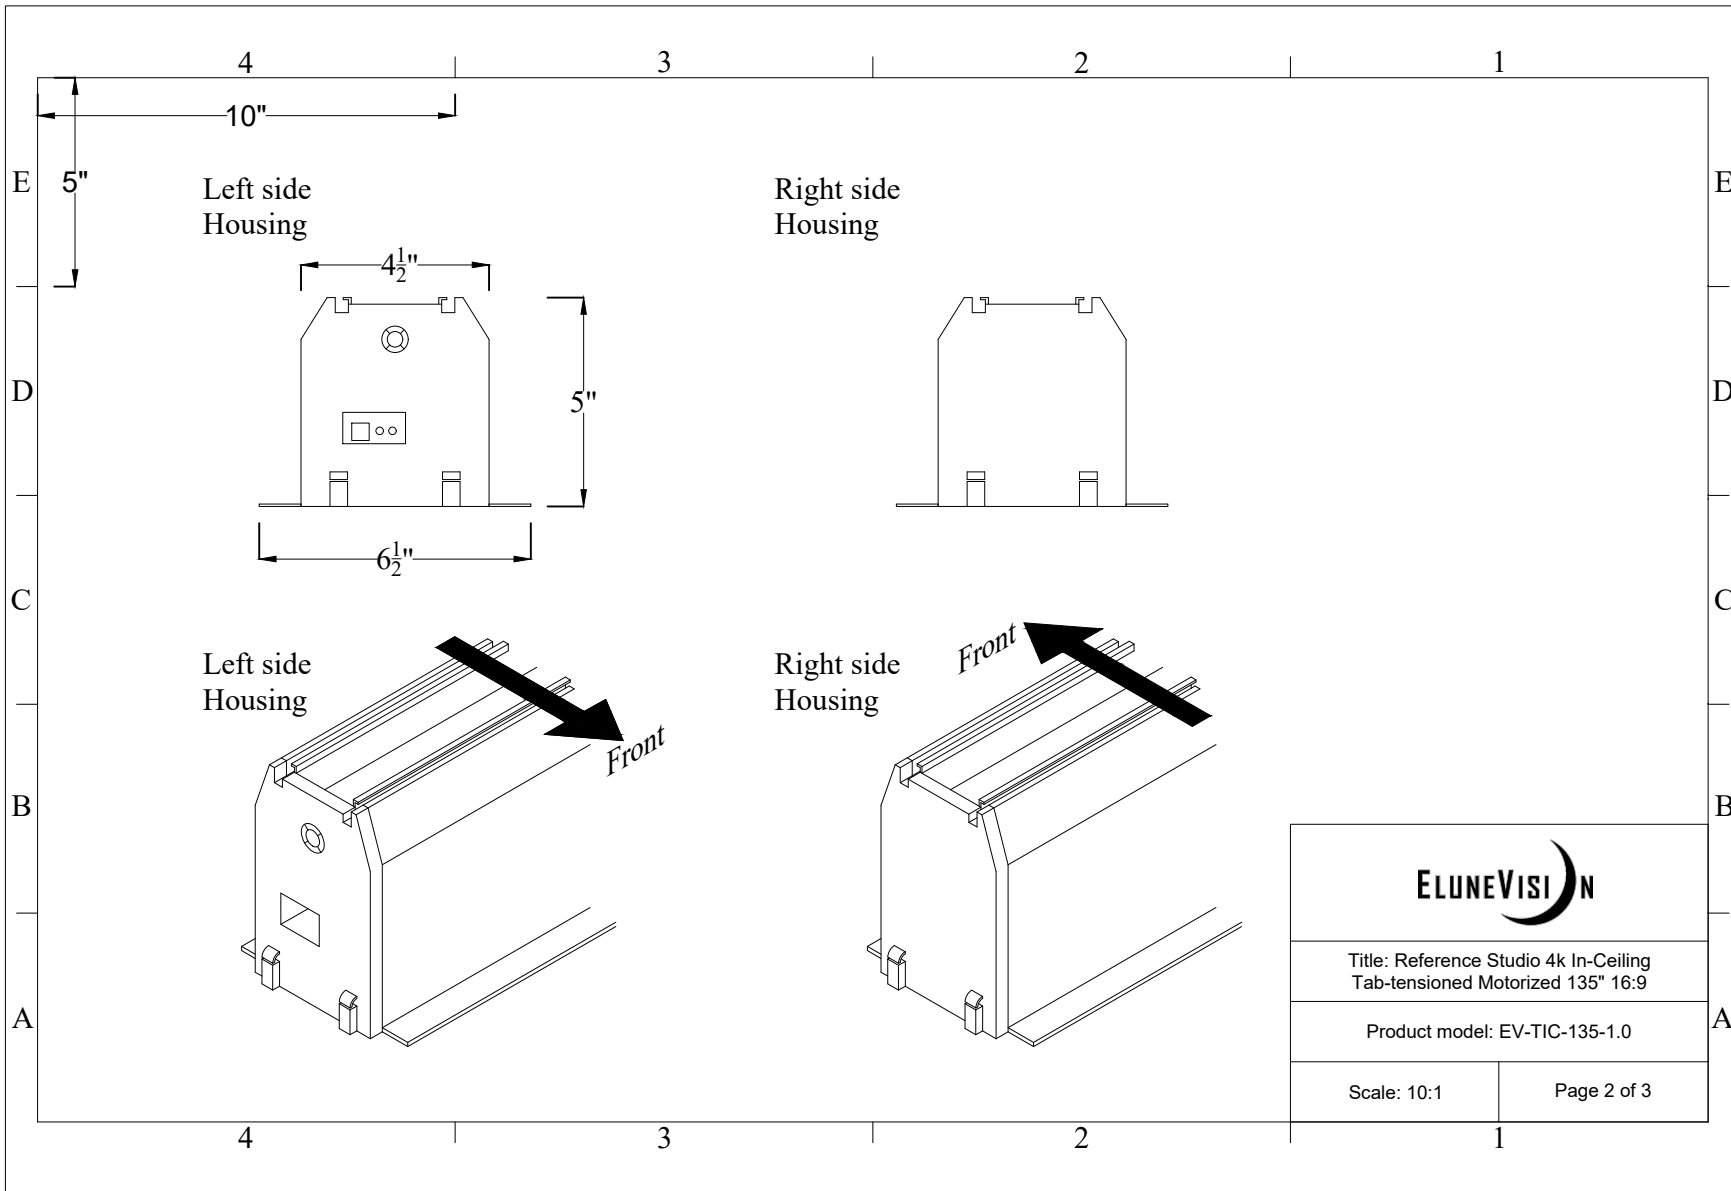

| | |
|--|-------------|
| ELUNEVISION | |
| Title: Reference Studio 4k In-Ceiling Tab-tensioned Motorized 135" 16:9 | |
| Product model: EV-TIC-135-1.0 | |
| Scale: 1:1 | Page 1 of 3 |

| | |
|--|-------------|
| ELUNEVISION | |
| Title: Reference Studio 4k In-Ceiling Tab-tensioned Motorized 135" 16:9 | |
| Product model: EV-TIC-135-1.0 | |
| Scale: 10:1 | Page 2 of 3 |

Mounting Diagrams

Ceiling Opening

Ceiling Mount

Title: Reference Studio 4k In-Ceiling
Tab-tensioned Motorized 135" 16:9

Product model: EV-TIC-135-1.0

Not to Scale

Page 3 of 3