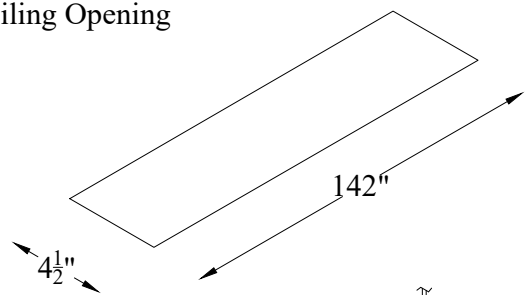

| | |
|--|-------------|
| ELUNEVISION | |
| Title: Reference Studio 4k In-Ceiling Tab-tensioned Motorized 135" 16:9 | |
| Product model: EV-TIC-135-1.0 | |
| Scale: 1:1 | Page 1 of 3 |

| | |
|--|-------------|
| ELUNEVISION | |
| Title: Reference Studio 4k In-Ceiling Tab-tensioned Motorized 135" 16:9 | |
| Product model: EV-TIC-135-1.0 | |
| Scale: 10:1 | Page 2 of 3 |

Mounting Diagrams

Ceiling Opening

Ceiling Mount

Title: Reference Studio 4k In-Ceiling
Tab-tensioned Motorized 135" 16:9

Product model: EV-TIC-135-1.0

Not to Scale

Page 3 of 3