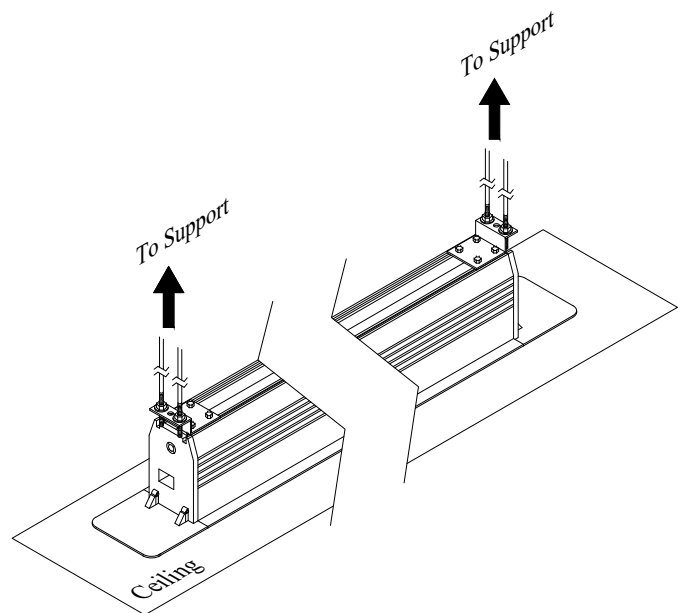

| | |
|--|-------------|
| ELUNEVISION | |
| Title: Reference Studio 4k In-Ceiling Tab-tensioned Motorized 135" 16:9 | |
| Product model: EV-TIC-135-1.0 | |
| Scale: 1:1 | Page 1 of 3 |

| | |
|--|-------------|
| ELUNEVISION | |
| Title: Reference Studio 4k In-Ceiling Tab-tensioned Motorized 135" 16:9 | |
| Product model: EV-TIC-135-1.0 | |
| Scale: 10:1 | Page 2 of 3 |

Mounting Diagrams

Ceiling Opening

Ceiling Mount

Title: Reference Studio 4k In-Ceiling
Tab-tensioned Motorized 135" 16:9

Product model: EV-TIC-135-1.0

Not to Scale

Page 3 of 3