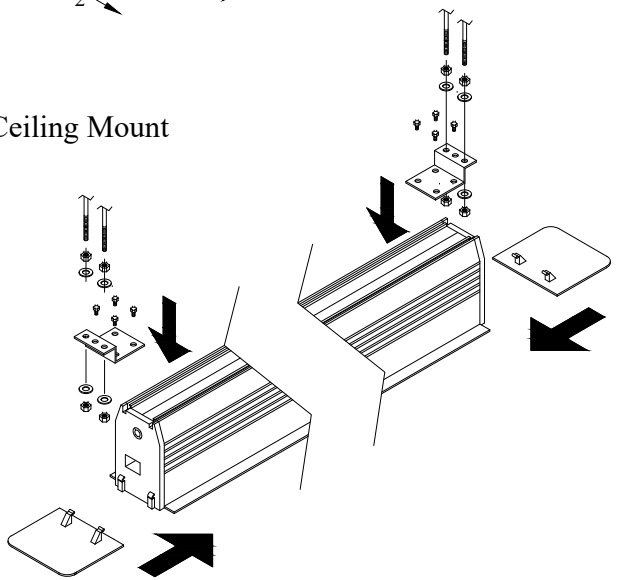

| | |
|--|-------------|
| ELUNEVISION | |
| Title: Reference Studio 4k In-Ceiling Tab-tensioned Motorized 135" 16:9 | |
| Product model: EV-TIC-135-1.0 | |
| Scale: 1:1 | Page 1 of 3 |

| | |
|--|-------------|
| ELUNEVISION | |
| Title: Reference Studio 4k In-Ceiling Tab-tensioned Motorized 135" 16:9 | |
| Product model: EV-TIC-135-1.0 | |
| Scale: 10:1 | Page 2 of 3 |

Mounting Diagrams

Ceiling Opening

Ceiling Mount

Title: Reference Studio 4k In-Ceiling
Tab-tensioned Motorized 135" 16:9

Product model: EV-TIC-135-1.0

Not to Scale

Page 3 of 3