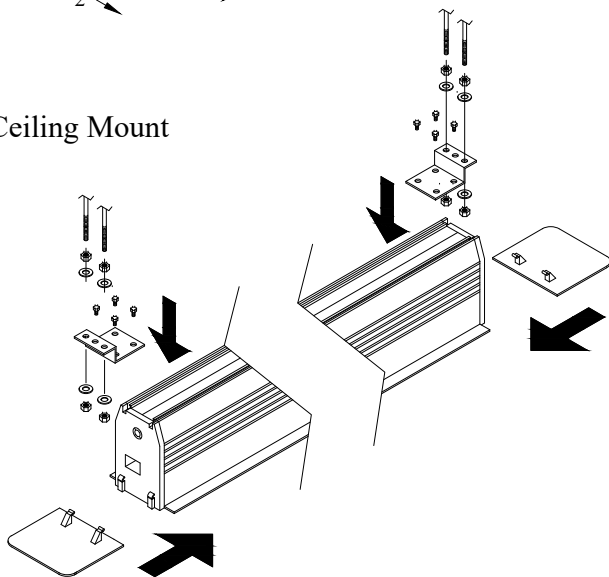

Front

Front

Title: Reference Studio 4k In-Ceiling
Tab-tensioned Motorized 150" 16:9

Product model: EV-TIC-150-1.0

Scale: 10:1

Page 2 of 3

Mounting Diagrams

Ceiling Opening

Ceiling Mount

Title: Reference Studio 4k In-Ceiling
Tab-tensioned Motorized 150" 16:9

Product model: EV-TIC-150-1.0

Not to Scale

Page 3 of 3