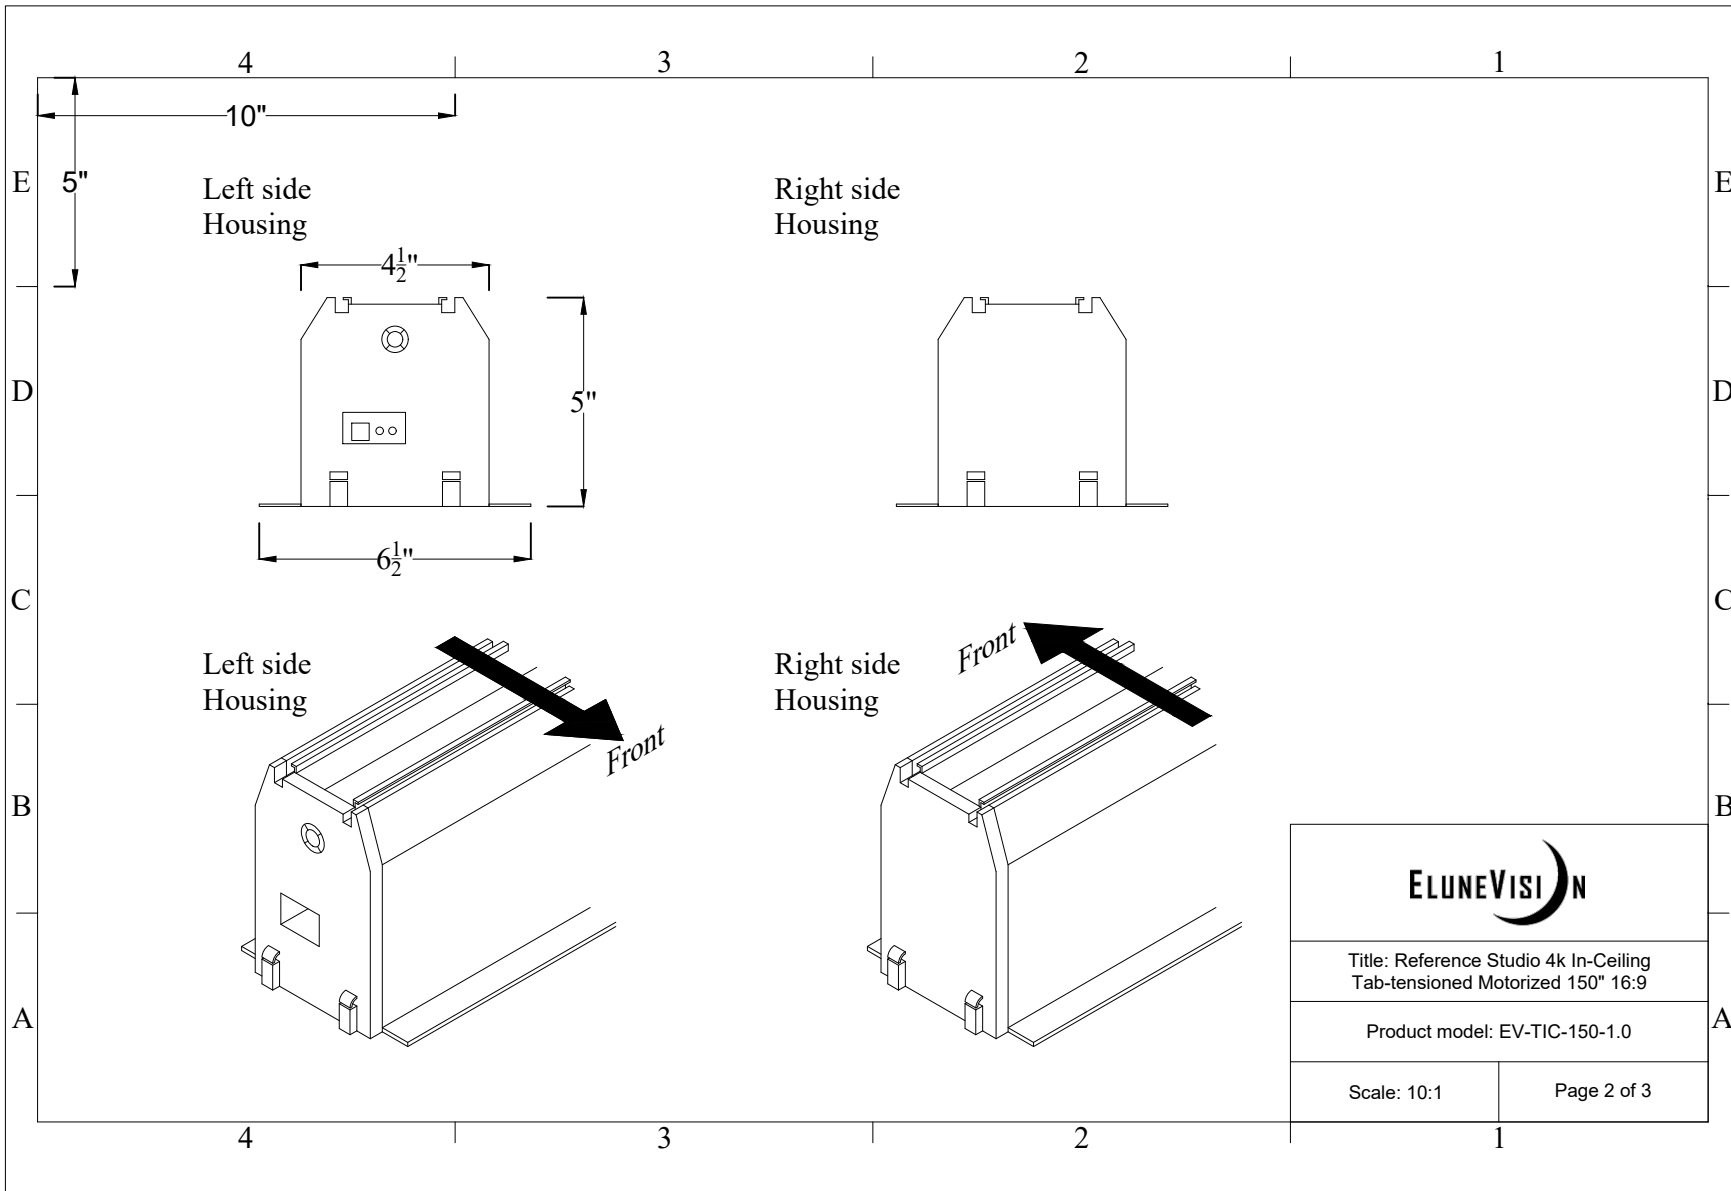

ELUNEVISION	
Title: Reference Studio 4k In-Ceiling Tab-tensioned Motorized 150" 16:9	
Product model: EV-TIC-150-1.0	
Scale: 1:1	Page 1 of 3

Left side Housing

Right side Housing

Left side Housing

Right side Housing

Front

Front

Title: Reference Studio 4k In-Ceiling
Tab-tensioned Motorized 150" 16:9

Product model: EV-TIC-150-1.0

Scale: 10:1

Page 2 of 3

Mounting Diagrams

Ceiling Opening

Ceiling Mount

Title: Reference Studio 4k In-Ceiling
Tab-tensioned Motorized 150" 16:9

Product model: EV-TIC-150-1.0

Not to Scale

Page 3 of 3