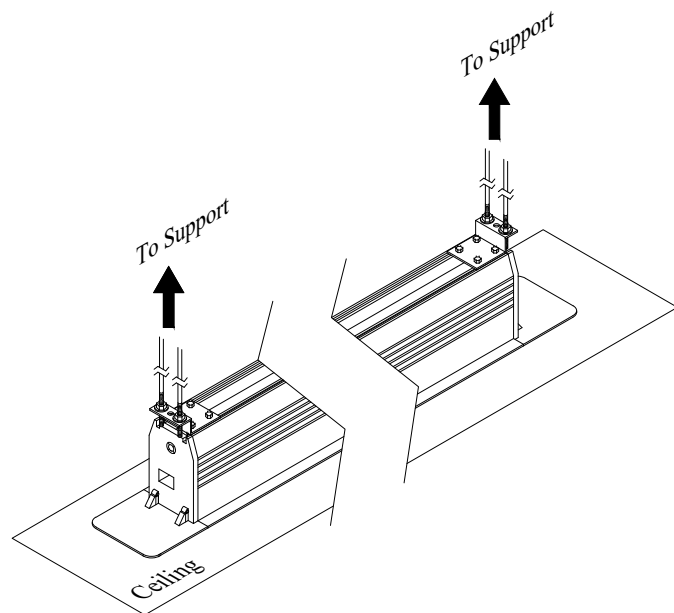

Front

Front

Title: Reference Studio 4k In-Ceiling
Tab-tensioned Motorized 150" 16:9

Product model: EV-TIC-150-1.0

Scale: 10:1

Page 2 of 3

Mounting Diagrams

Ceiling Opening

Ceiling Mount

Title: Reference Studio 4k In-Ceiling
Tab-tensioned Motorized 150" 16:9

Product model: EV-TIC-150-1.0

Not to Scale

Page 3 of 3