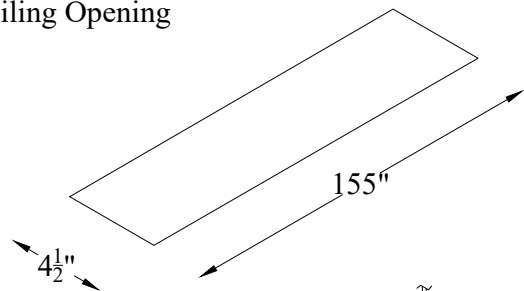

Front

Front

Title: Reference Studio 4k In-Ceiling
Tab-tensioned Motorized 150" 16:9

Product model: EV-TIC-150-1.0

Scale: 10:1

Page 2 of 3

Mounting Diagrams

Ceiling Opening