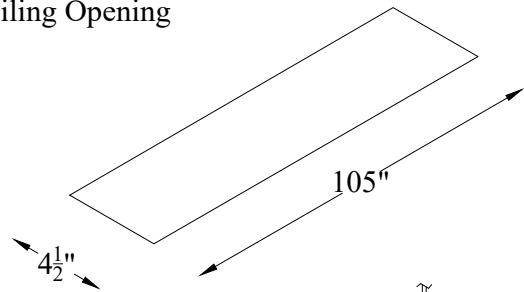

	
Title: Reference Studio 4k In-Ceiling Tab-tensioned Motorized 92" 16:9	
Product model: EV-TIC-92-1.0	
Not to Scale	Page 1 of 3

<b>ELUNEVISION</b>	
Title: Reference Studio 4k In-Ceiling Tab-tensioned Motorized 92" 16:9	
Product model: EV-TIC-92-1.0	
Scale: 10:1	Page 2 of 3

Mounting Diagrams

Ceiling Opening

Ceiling Mount

Title: Reference Studio 4k In-Ceiling  
Tab-tensioned Motorized 92" 16:9

Product model: EV-TIC-92-1.0

Not to Scale

Page 3 of 3