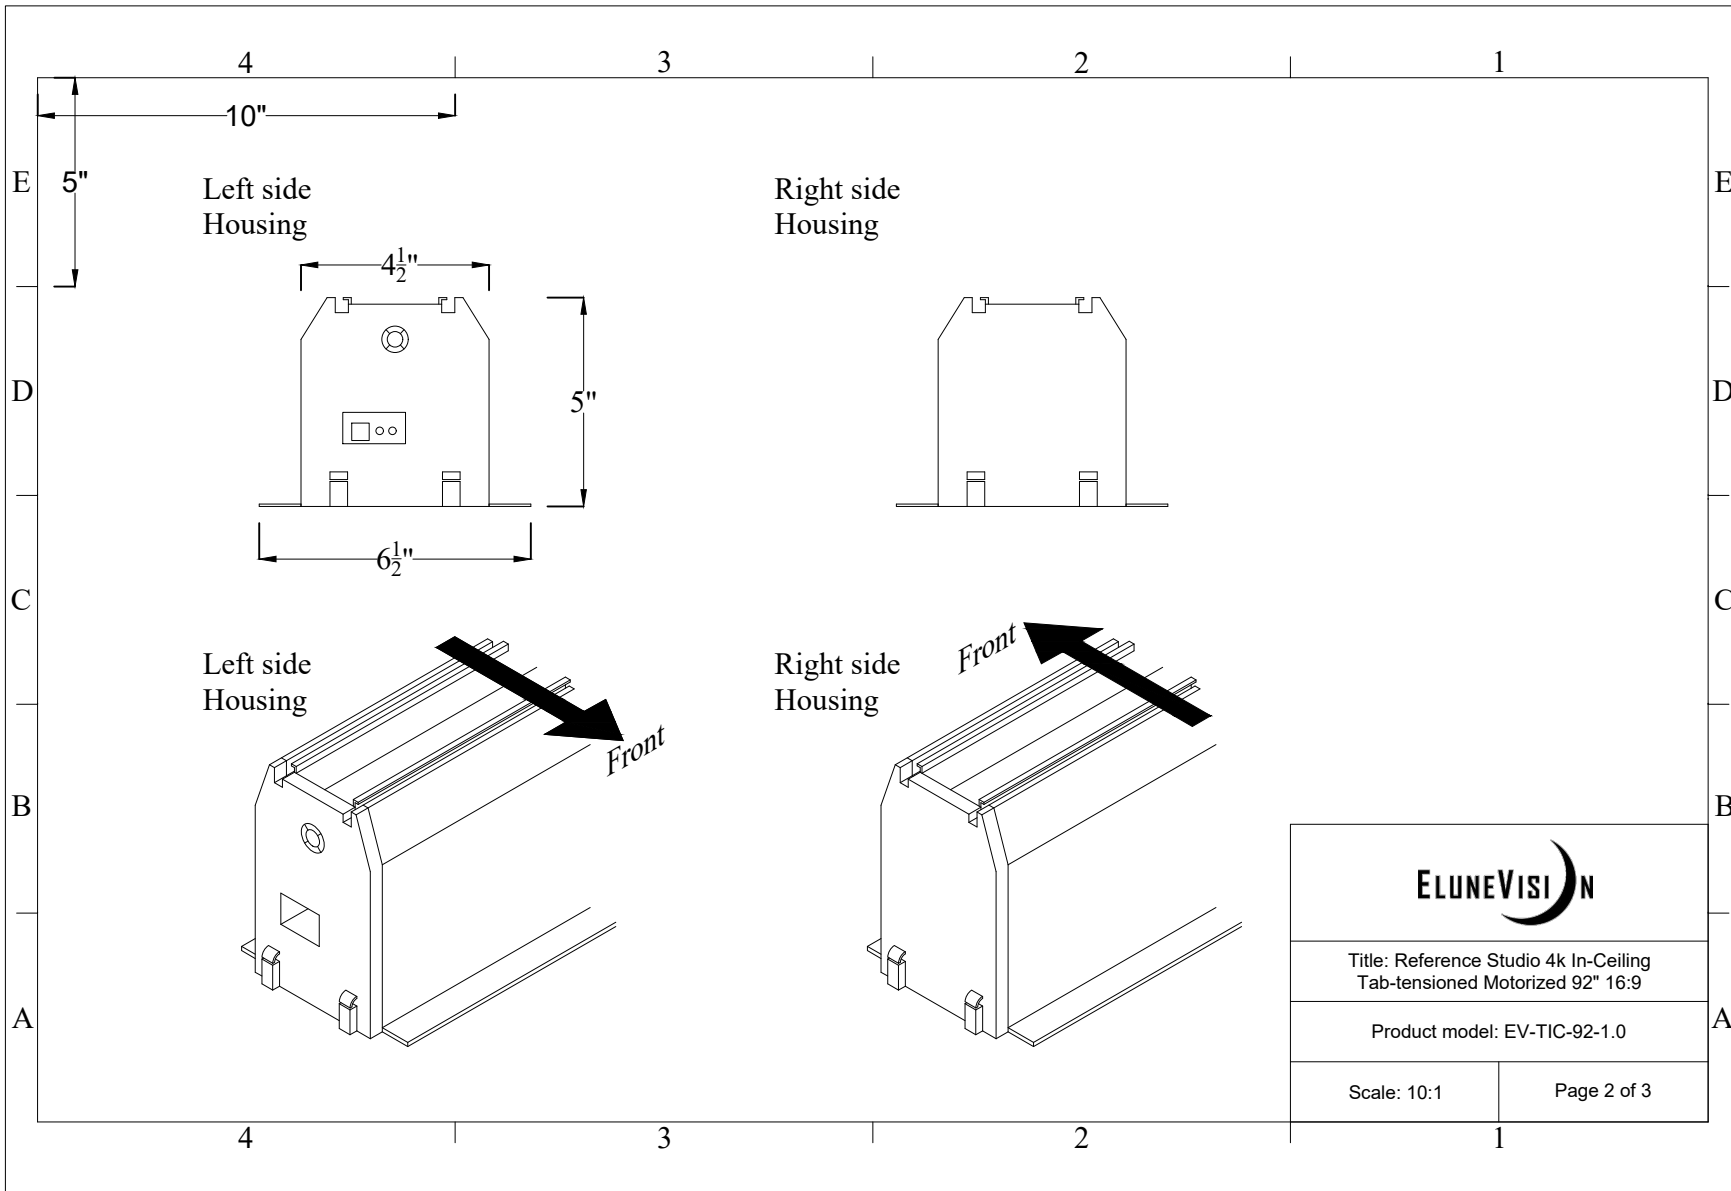

	
Title: Reference Studio 4k In-Ceiling Tab-tensioned Motorized 92" 16:9	
Product model: EV-TIC-92-1.0	
Not to Scale	Page 1 of 3

<b>ELUNEVISION</b>	
Title: Reference Studio 4k In-Ceiling Tab-tensioned Motorized 92" 16:9	
Product model: EV-TIC-92-1.0	
Scale: 10:1	Page 2 of 3

Mounting Diagrams

Ceiling Opening

Ceiling Mount

Title: Reference Studio 4k In-Ceiling  
Tab-tensioned Motorized 92" 16:9

Product model: EV-TIC-92-1.0

Not to Scale

Page 3 of 3