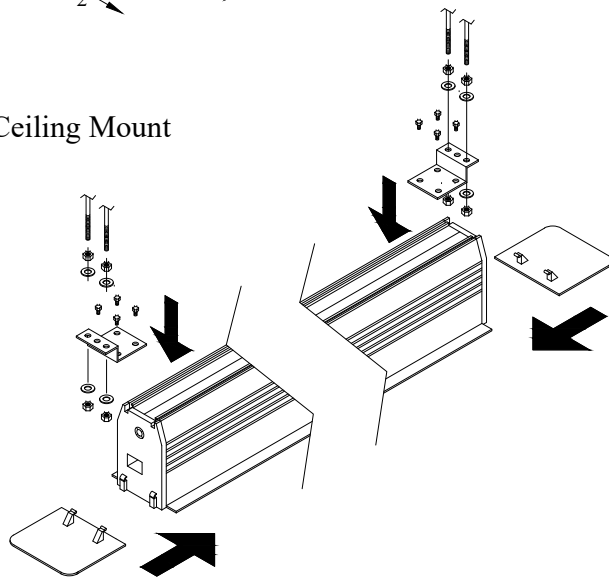

	
Title: Reference Studio 4k In-Ceiling Tab-tensioned Motorized 92" 16:9	
Product model: EV-TIC-92-1.0	
Not to Scale	Page 1 of 3

<b>ELUNEVISION</b>	
Title: Reference Studio 4k In-Ceiling Tab-tensioned Motorized 92" 16:9	
Product model: EV-TIC-92-1.0	
Scale: 10:1	Page 2 of 3

Mounting Diagrams

Ceiling Opening

Ceiling Mount

Title: Reference Studio 4k In-Ceiling  
Tab-tensioned Motorized 92" 16:9

Product model: EV-TIC-92-1.0

Not to Scale

Page 3 of 3