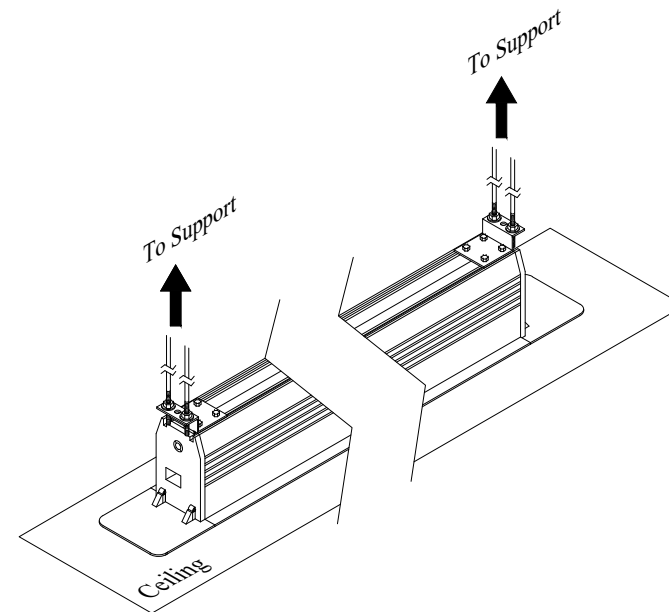

	
Title: Reference Studio 4k In-Ceiling Tab-tensioned Motorized 92" 16:9	
Product model: EV-TIC-92-1.0	
Not to Scale	Page 1 of 3

<b>ELUNEVISION</b>	
Title: Reference Studio 4k In-Ceiling Tab-tensioned Motorized 92" 16:9	
Product model: EV-TIC-92-1.0	
Scale: 10:1	Page 2 of 3

Mounting Diagrams

Ceiling Opening

Ceiling Mount

Title: Reference Studio 4k In-Ceiling  
Tab-tensioned Motorized 92" 16:9

Product model: EV-TIC-92-1.0

Not to Scale

Page 3 of 3