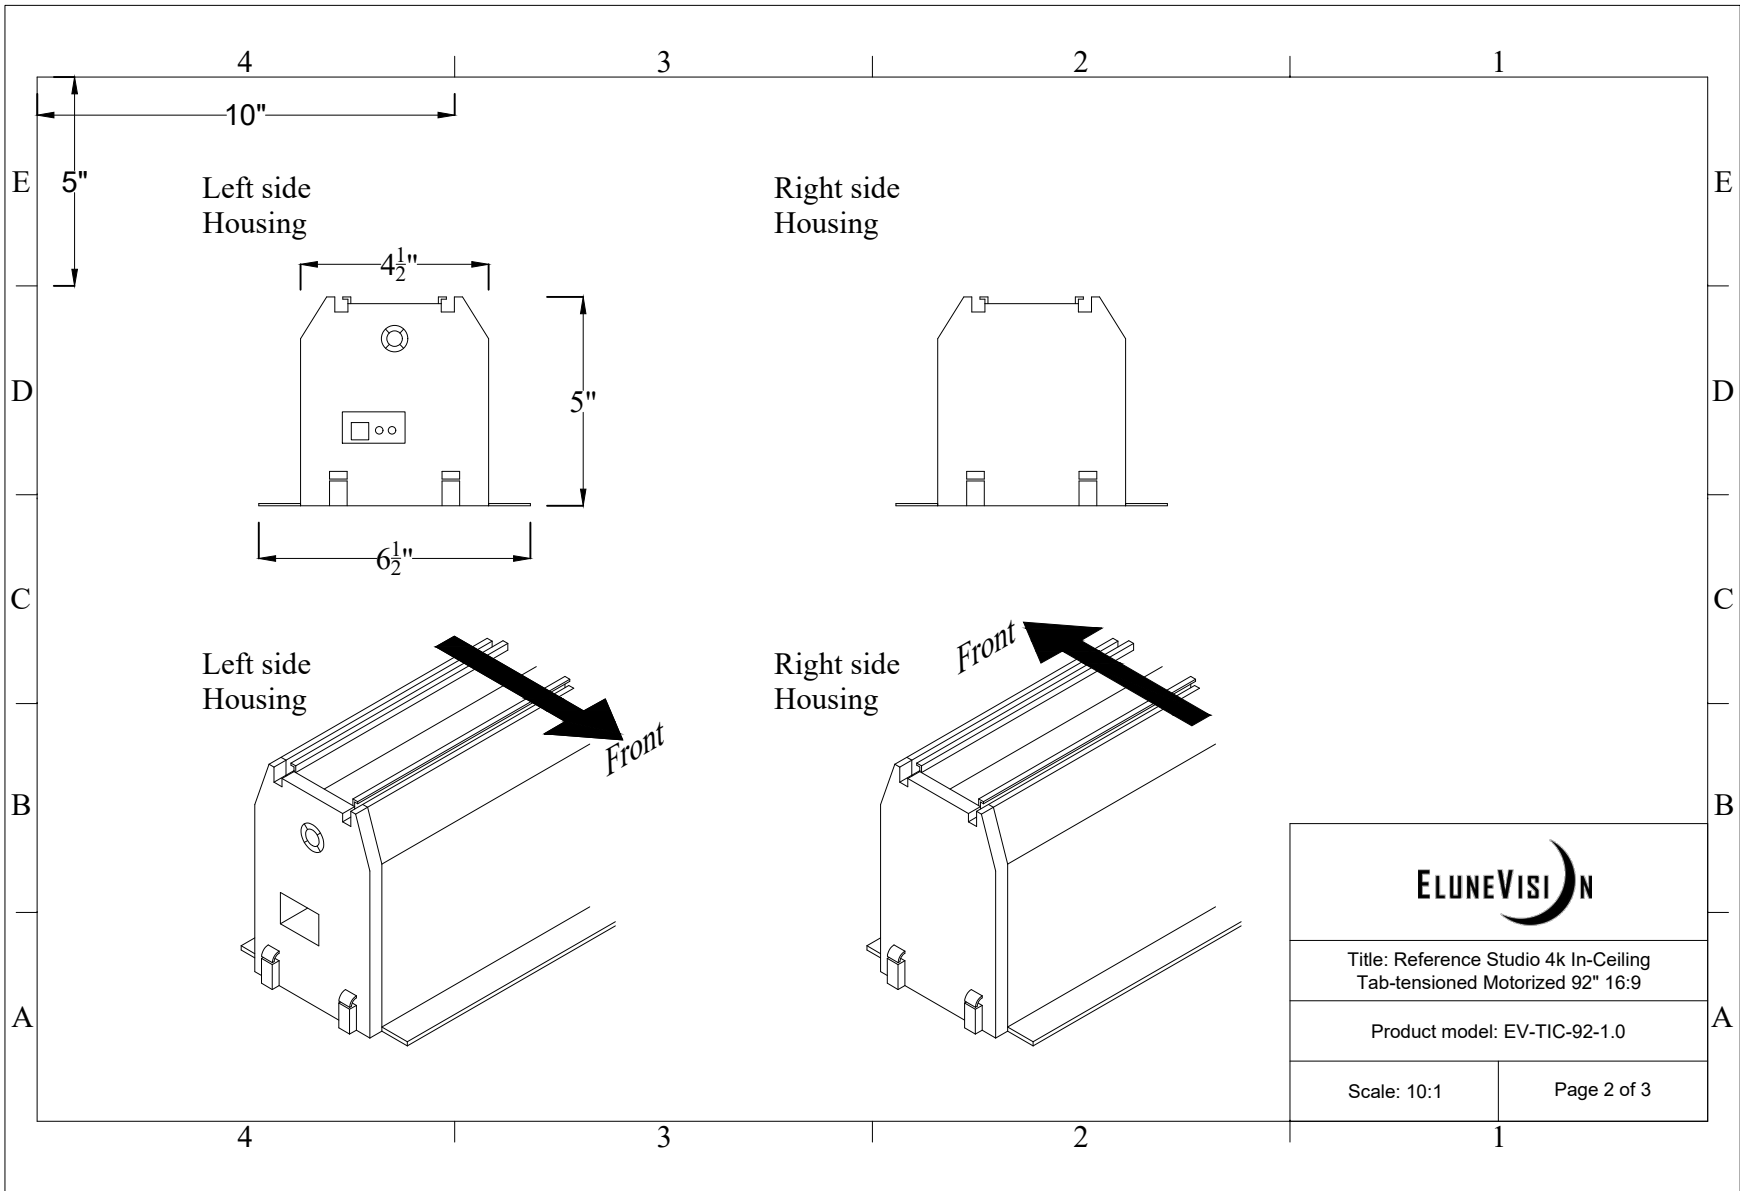

ELUNEVISION	
Title: Reference Studio 4k In-Ceiling Tab-tensioned Motorized 92" 16:9	
Product model: EV-TIC-92-1.0	
Not to Scale	Page 1 of 3

ELUNEVISI 	
Title: Reference Studio 4k In-Ceiling Tab-tensioned Motorized 92" 16:9	
Product model: EV-TIC-92-1.0	
Scale: 10:1	Page 2 of 3