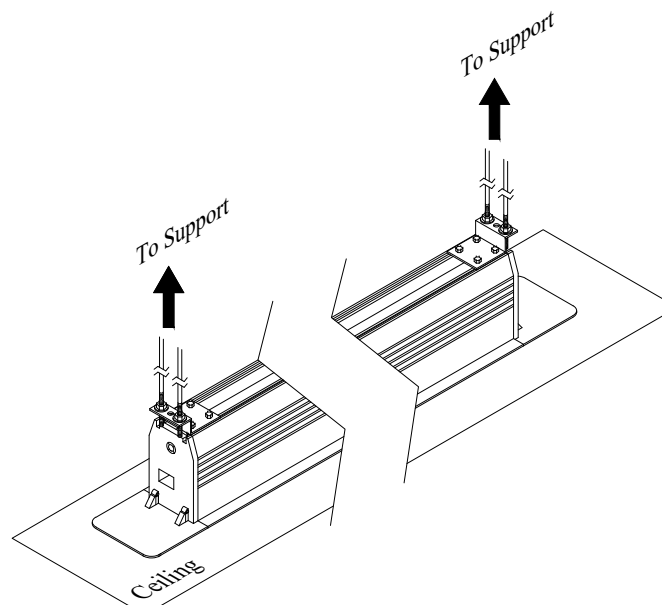

Scale: 10:1

Page 2 of 3

Mounting Diagrams

Ceiling Opening

Ceiling Mount

Title: Reference Studio AudioWeave 4k In-Ceiling
Tab-tensioned Motorized 106" 16:9

Product model: EV-TICAW-106-1.15

Not to Scale