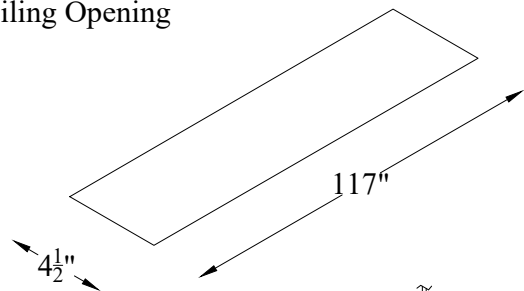

Left side
Housing

Right side
Housing

Left side
Housing

Right side
Housing

Front

Front

Title: Reference Studio AudioWeave 4k In-Ceiling
Tab-tensioned Motorized 106" 16:9

Product model: EV-TICAW-106-1.15

Scale: 10:1

Page 2 of 3

Mounting Diagrams

Ceiling Opening

Ceiling Mount

Title: Reference Studio AudioWeave 4k In-Ceiling
Tab-tensioned Motorized 106" 16:9

Product model: EV-TICAW-106-1.15

Not to Scale