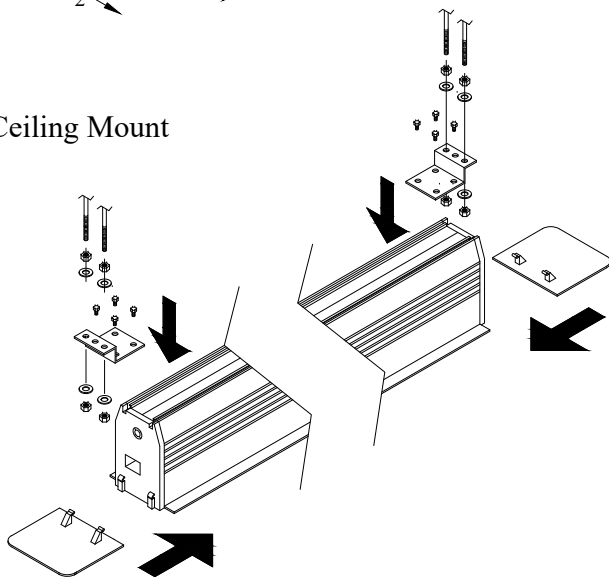

Left side
Housing

Right side
Housing

Left side
Housing

Right side
Housing

Front

Front

Title: Reference Studio AudioWeave 4k In-Ceiling
Tab-tensioned Motorized 106" 16:9

Product model: EV-TICAW-106-1.15

Scale: 10:1

Page 2 of 3

Mounting Diagrams

Ceiling Opening

Ceiling Mount

Title: Reference Studio AudioWeave 4k In-Ceiling
Tab-tensioned Motorized 106" 16:9

Product model: EV-TICAW-106-1.15

Not to Scale