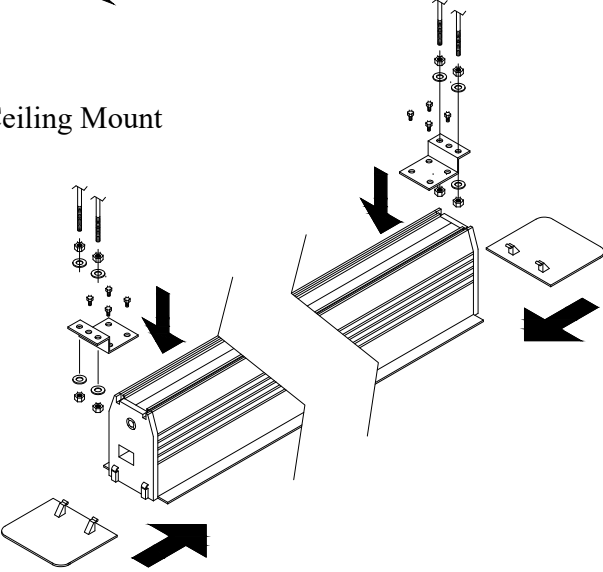

	
Reference Studio AudioWeave 4K In-Ceiling Tab-tensioned Motorized 106" 16:9	
Product model: EV-TICAW-106-1.15	
Not to Scale	Page 1 of 3

Mounting Diagrams

Ceiling Opening

Ceiling Mount

Reference Studio AudioWeave 4K In-Ceiling
Tab-tensioned Motorized 106" 16:9

Product model: EV-TICAW-106-1.15

Not to Scale

Page 3 of 3