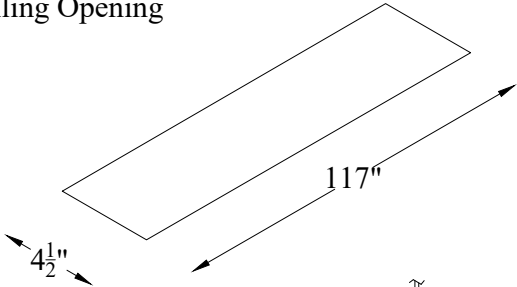

	
Reference Studio AudioWeave 4K In-Ceiling Tab-tensioned Motorized 106" 16:9	
Product model: EV-TICAW-106-1.15	
Not to Scale	Page 1 of 3

Mounting Diagrams

Ceiling Opening

Ceiling Mount

Reference Studio AudioWeave 4K In-Ceiling
Tab-tensioned Motorized 106" 16:9

Product model: EV-TICAW-106-1.15

Not to Scale

Page 3 of 3