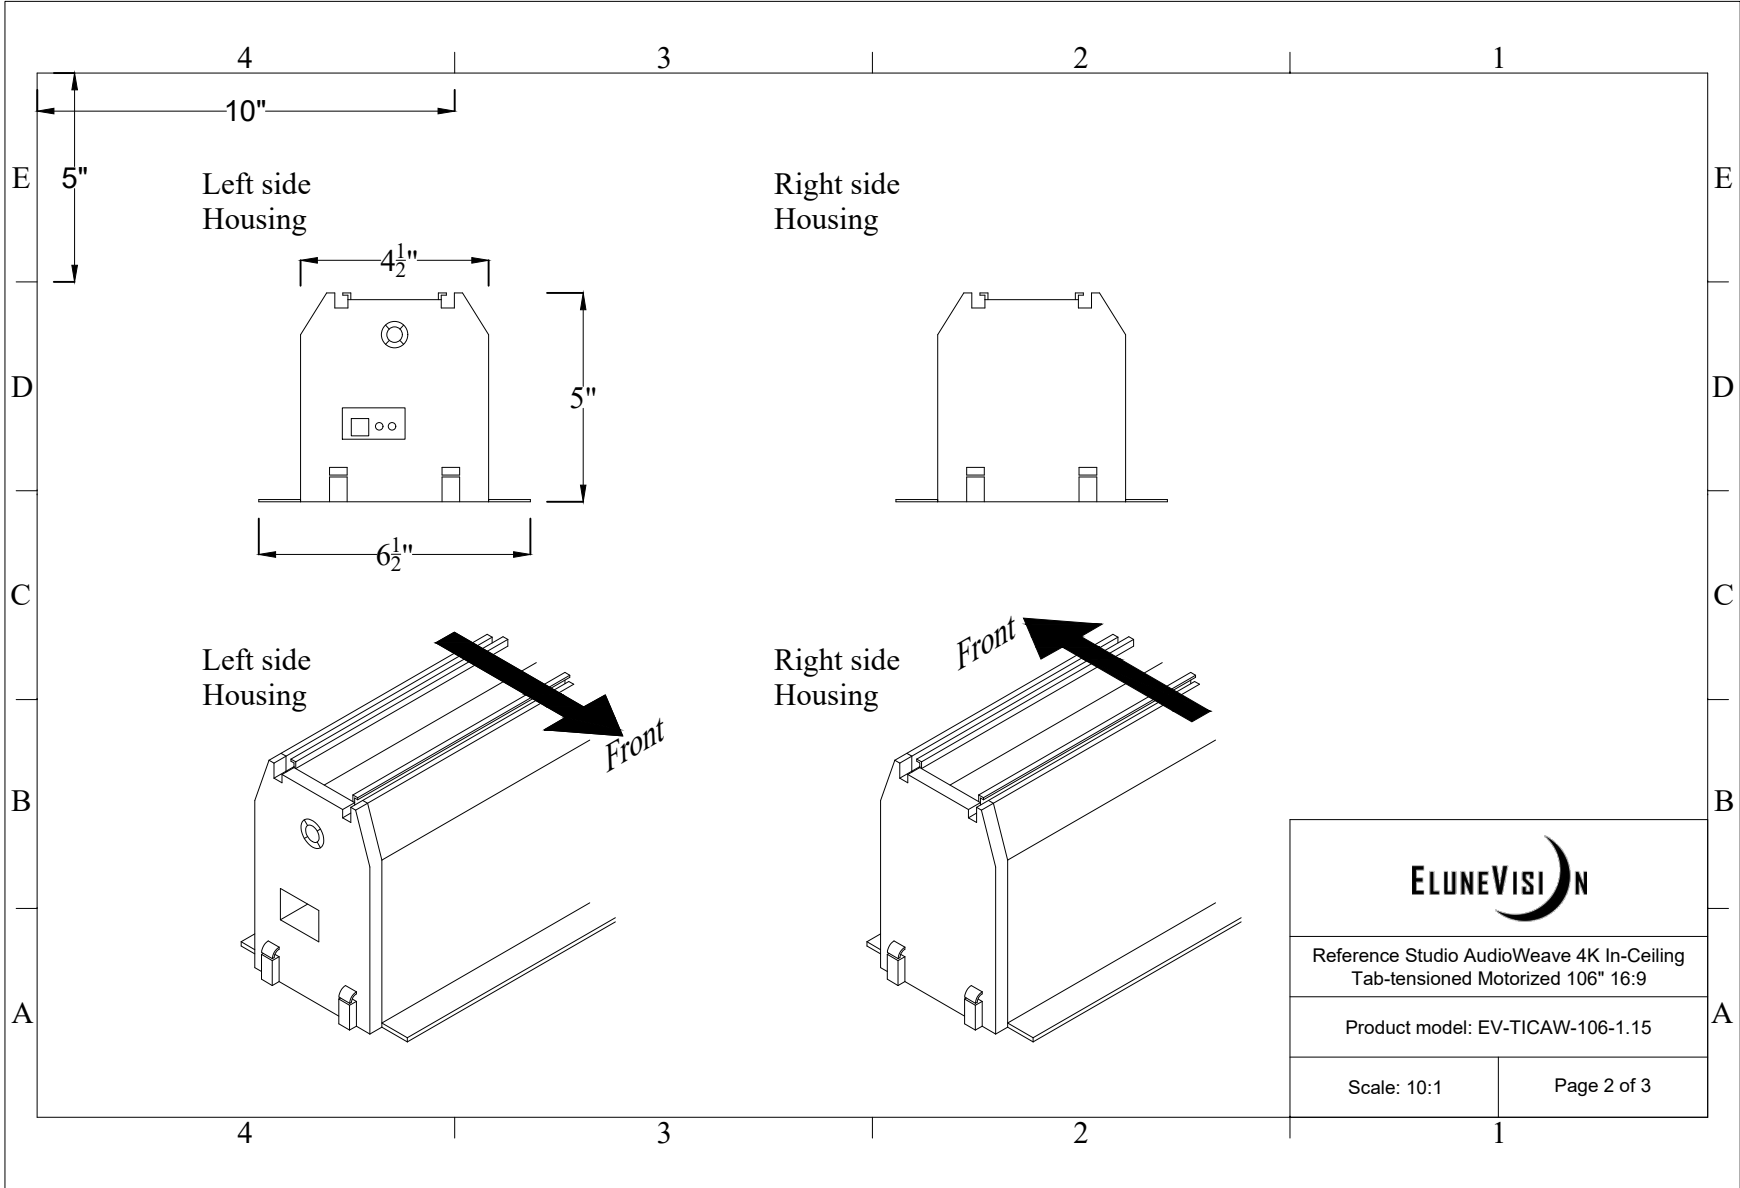

	
Reference Studio AudioWeave 4K In-Ceiling Tab-tensioned Motorized 106" 16:9	
Product model: EV-TICAW-106-1.15	
Not to Scale	Page 1 of 3

Mounting Diagrams

Ceiling Opening

Ceiling Mount

Reference Studio AudioWeave 4K In-Ceiling
Tab-tensioned Motorized 106" 16:9

Product model: EV-TICAW-106-1.15

Not to Scale

Page 3 of 3