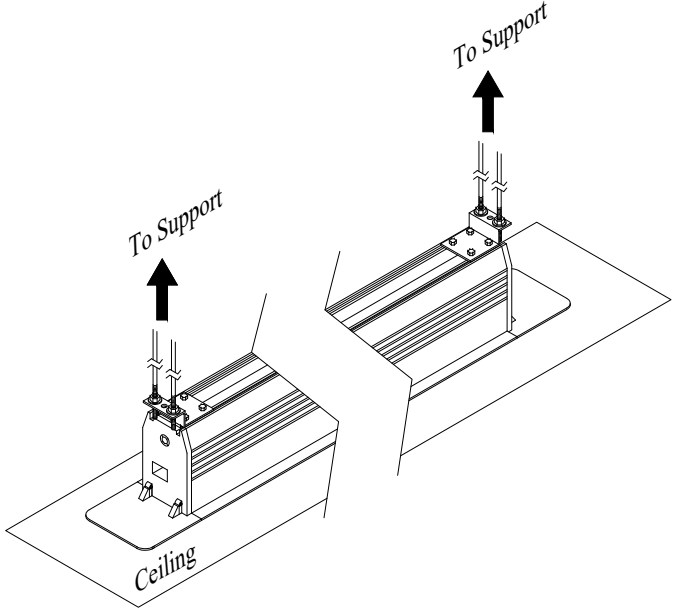

	
Reference Studio AudioWeave 4K In-Ceiling Tab-tensioned Motorized 106" 16:9	
Product model: EV-TICAW-106-1.15	
Not to Scale	Page 1 of 3

Mounting Diagrams

Ceiling Opening

Ceiling Mount

Reference Studio AudioWeave 4K In-Ceiling
Tab-tensioned Motorized 106" 16:9

Product model: EV-TICAW-106-1.15

Not to Scale

Page 3 of 3