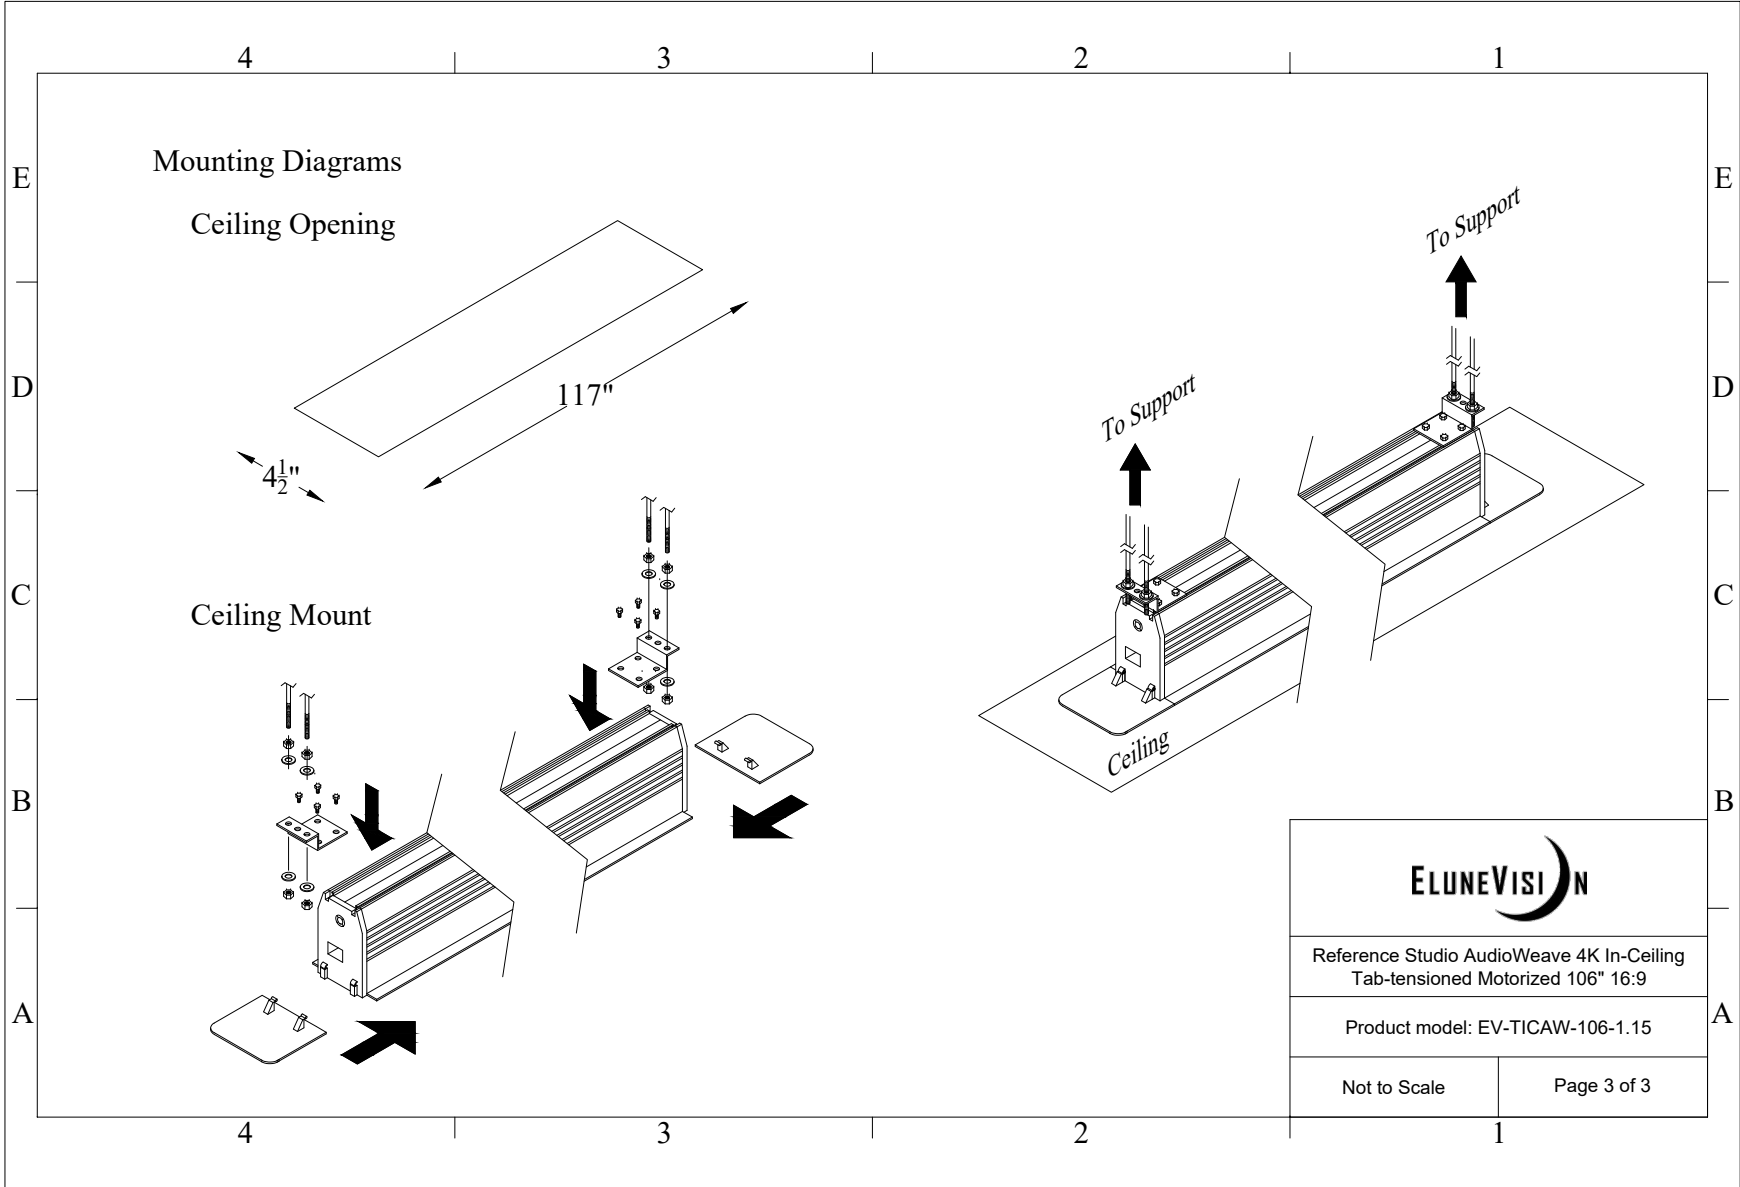

	
Reference Studio AudioWeave 4K In-Ceiling Tab-tensioned Motorized 106" 16:9	
Product model: EV-TICAW-106-1.15	
Not to Scale	Page 1 of 3

Mounting Diagrams

Ceiling Opening

Ceiling Mount

Reference Studio AudioWeave 4K In-Ceiling
Tab-tensioned Motorized 106" 16:9

Product model: EV-TICAW-106-1.15

Not to Scale

Page 3 of 3