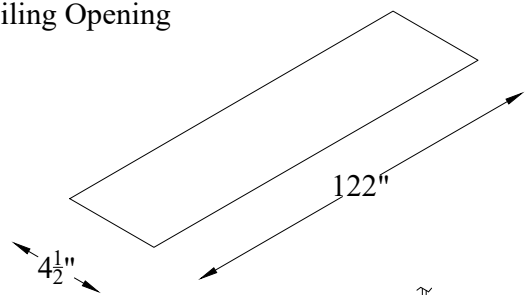

Mounting Diagrams

Ceiling Opening