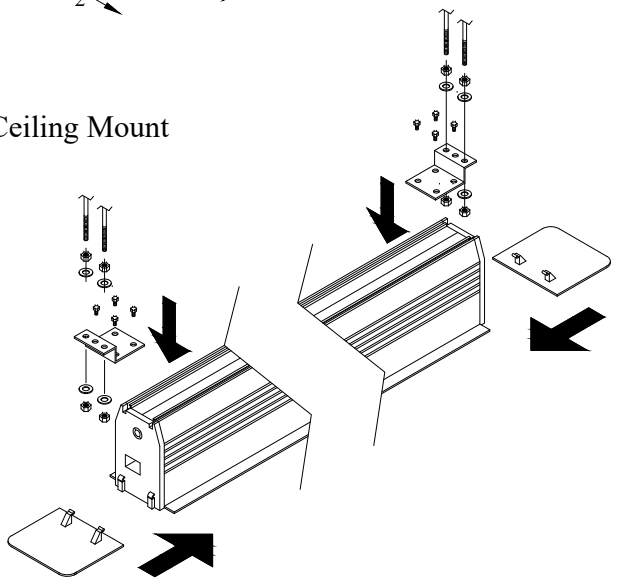

Left side Housing

Right side Housing

Left side Housing

Right side Housing

Title: Reference Studio AudioWeave 4k In-Ceiling Tab-tensioned Motorized 112" 16:9

Product model: EV-TICAW-112-1.15

Scale: 10:1

Page 2 of 3

Mounting Diagrams

Ceiling Opening

Ceiling Mount

Title: Reference Studio AudioWeave 4k In-Ceiling  
Tab-tensioned Motorized 112" 16:9

Product model: EV-TICAW-112-1.15

Not to Scale

Page 3 of 3