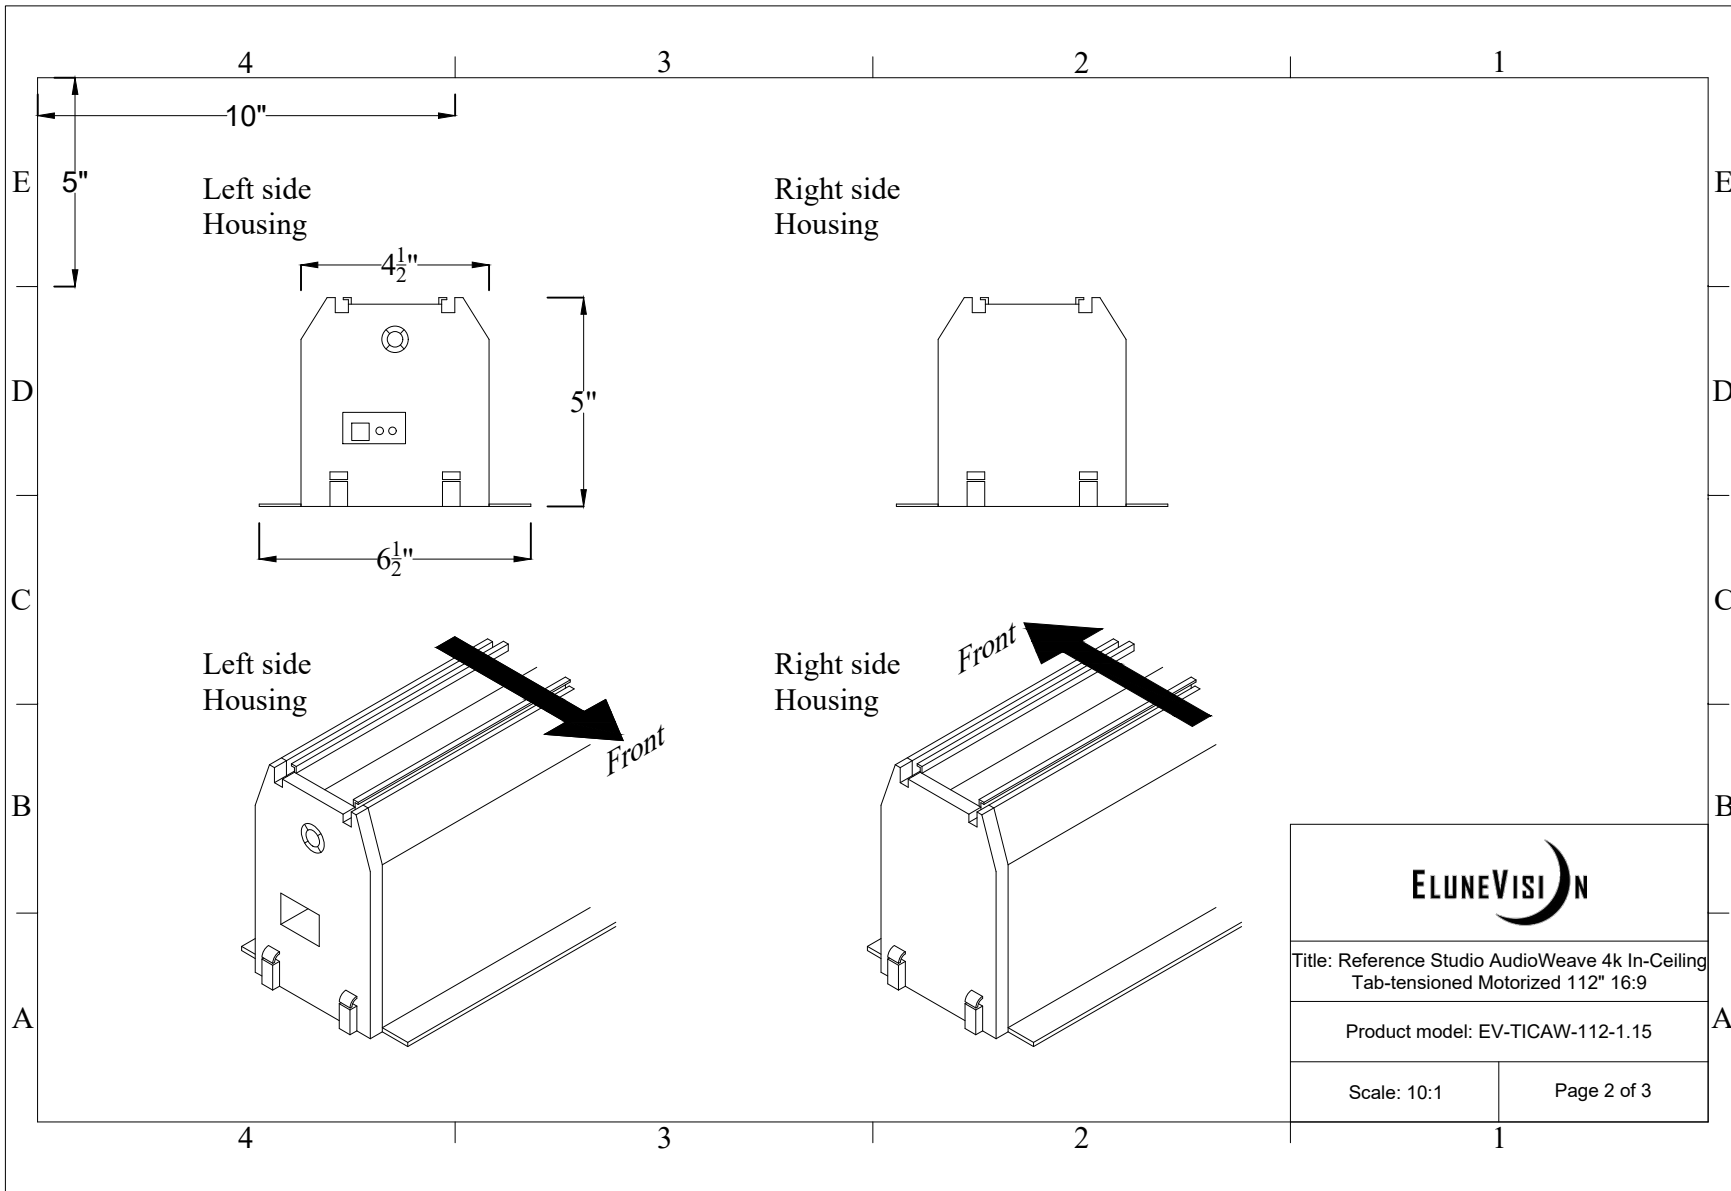

Extended View

Housing Length  $117 \frac{3}{8}$ "

Cover Length  $3 \frac{1}{2}$ "

Maximum Upper Black Drop  $23 \frac{5}{8}$ "

Maximum Height  $87 \frac{5}{8}$ "

Viewable Height  $54 \frac{7}{8}$ "

Viewable Diagonal 112"

Front ←

Viewable Width  $97 \frac{5}{8}$ "

Retracted View

5"

<b>ELUNEVISION</b>	
Title: Reference Studio AudioWeave 4k In-Ceiling Tab-tensioned Motorized 112" 16:9	
Product model: EV-TICAW-112-1.15	
Not to Scale	Page 1 of 3

Left side Housing

Right side Housing

Left side Housing

Right side Housing

Title: Reference Studio AudioWeave 4k In-Ceiling Tab-tensioned Motorized 112" 16:9

Product model: EV-TICAW-112-1.15

Scale: 10:1

Page 2 of 3

Mounting Diagrams

Ceiling Opening

Ceiling Mount

Title: Reference Studio AudioWeave 4k In-Ceiling  
Tab-tensioned Motorized 112" 16:9

Product model: EV-TICAW-112-1.15

Not to Scale

Page 3 of 3