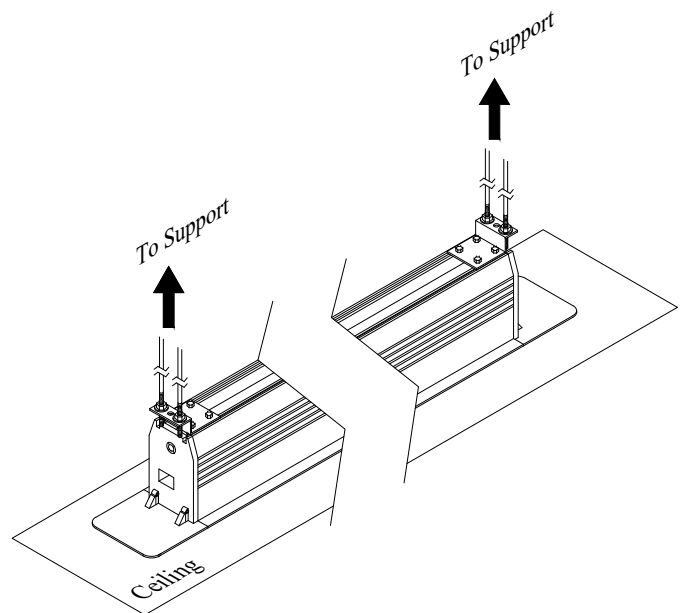

Left side Housing

Right side Housing

Left side Housing

Right side Housing

Title: Reference Studio AudioWeave 4k In-Ceiling Tab-tensioned Motorized 112" 16:9

Product model: EV-TICAW-112-1.15

Scale: 10:1

Page 2 of 3

Mounting Diagrams

Ceiling Opening

Ceiling Mount

Title: Reference Studio AudioWeave 4k In-Ceiling  
Tab-tensioned Motorized 112" 16:9

Product model: EV-TICAW-112-1.15

Not to Scale

Page 3 of 3