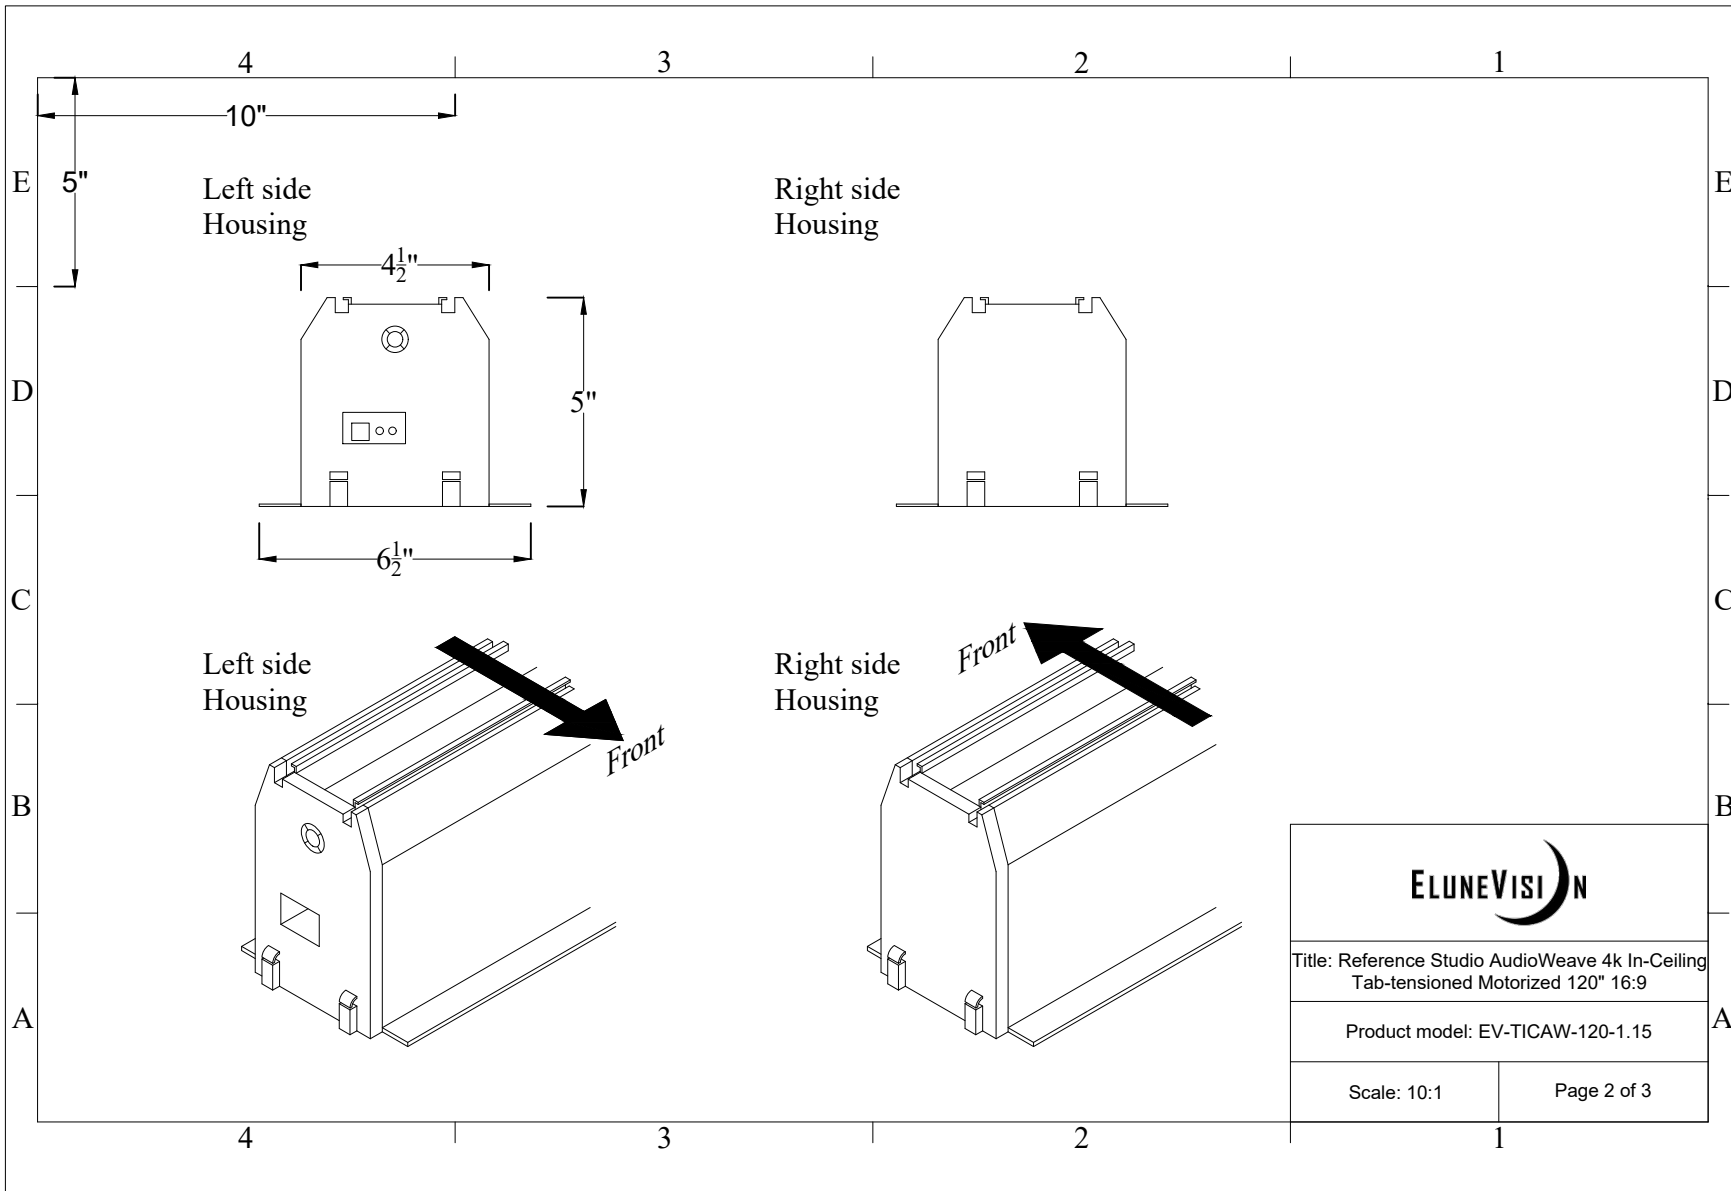

<b>ELUNEVISION</b>	
Title: Reference Studio AudioWeave 4k In-Ceiling Tab-tensioned Motorized 120" 16:9	
Product model: EV-TICAW-120-1.15	
Scale: 1:1	Page 1 of 3

Title: Reference Studio AudioWeave 4k In-Ceiling  
Tab-tensioned Motorized 120" 16:9

Product model: EV-TICAW-120-1.15

Scale: 10:1

Page 2 of 3

Mounting Diagrams

Ceiling Opening

Ceiling Mount

Title: Reference Studio AudioWeave 4k In-Ceiling  
Tab-tensioned Motorized 120" 16:9

Product model: EV-TICAW-120-1.15