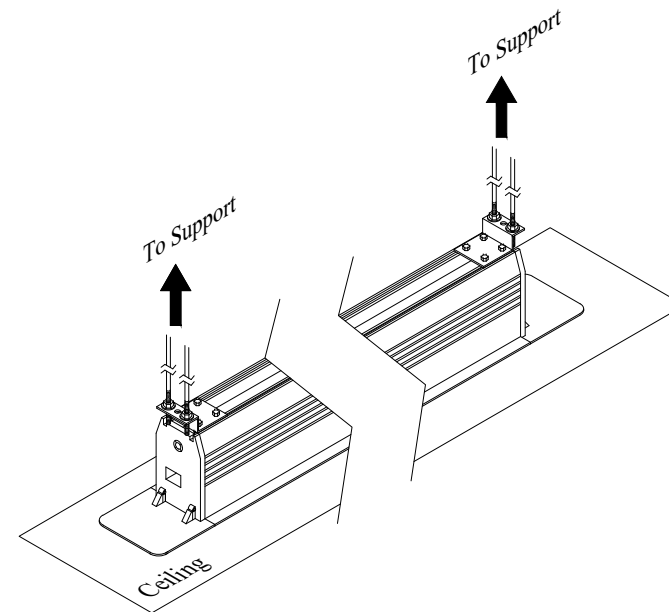

Product model: EV-TICAW-120-1.15

Scale: 10:1

Page 2 of 3

Mounting Diagrams

Ceiling Opening

Ceiling Mount

Title: Reference Studio AudioWeave 4k In-Ceiling  
Tab-tensioned Motorized 120" 16:9

Product model: EV-TICAW-120-1.15