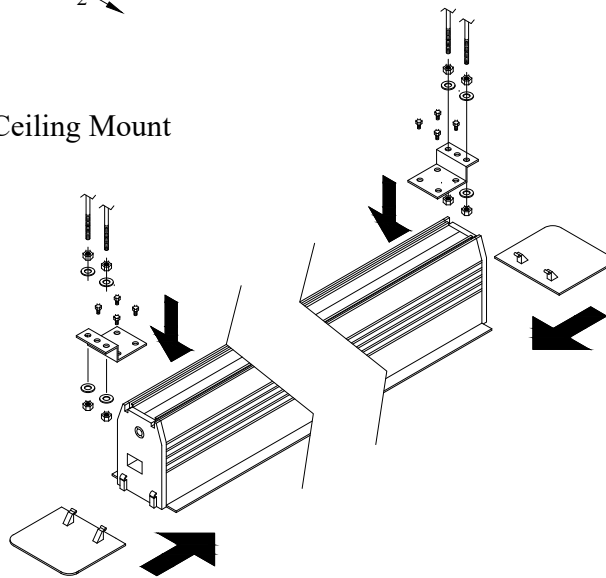

Product model: EV-TICAW-120-1.15

Scale: 10:1

Page 2 of 3

Mounting Diagrams

Ceiling Opening

Ceiling Mount

Title: Reference Studio AudioWeave 4k In-Ceiling  
Tab-tensioned Motorized 120" 16:9

Product model: EV-TICAW-120-1.15