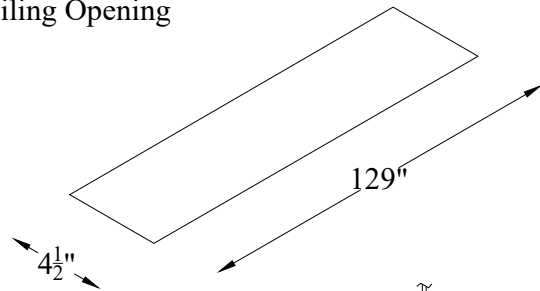

<b>ELUNEVISION</b>	
Title: Reference Studio AudioWeave 4k In-Ceiling Tab-tensioned Motorized 120" 16:9	
Product model: EV-TICAW-120-1.15	
Scale: 1:1	Page 1 of 3

Title: Reference Studio AudioWeave 4k In-Ceiling  
Tab-tensioned Motorized 120" 16:9

Product model: EV-TICAW-120-1.15

Scale: 10:1

Page 2 of 3

Mounting Diagrams

Ceiling Opening

Ceiling Mount

Title: Reference Studio AudioWeave 4k In-Ceiling  
Tab-tensioned Motorized 120" 16:9

Product model: EV-TICAW-120-1.15