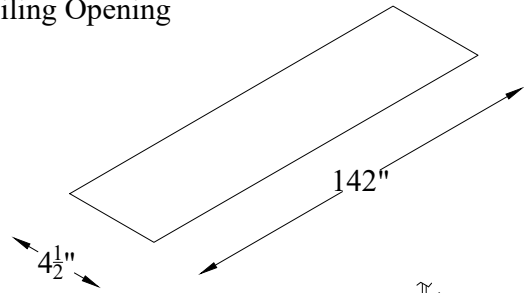

Title: Reference Studio AudioWeave 4k In-Ceiling
Tab-tensioned Motorized 135" 16:9

Product model: EV-TICAW-135-1.15

Scale: 10:1

Page 2 of 3

Mounting Diagrams

Ceiling Opening

Ceiling Mount

Title: Reference Studio AudioWeave 4k In-Ceiling
Tab-tensioned Motorized 135" 16:9

Product model: EV-TICAW-135-1.15

Not to Scale

Page 3 of 3