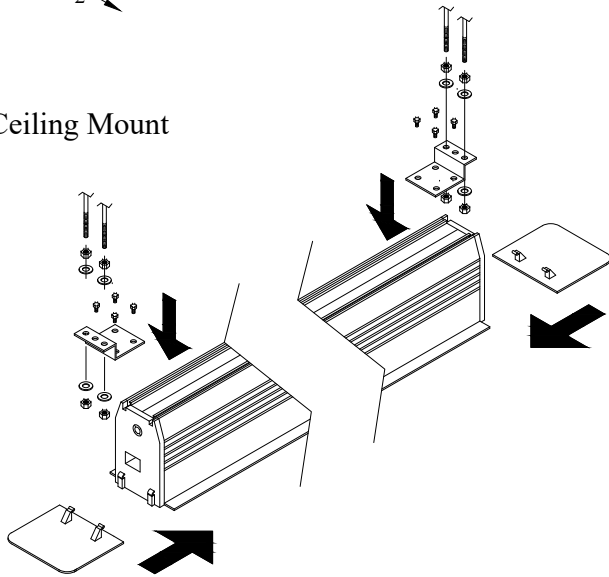


	
Title: Reference Studio AudioWeave 4k In-Ceiling Tab-tensioned Motorized 135" 16:9	
Product model: EV-TICAW-135-1.15	
Scale: 1:1	Page 1 of 3

Left side
Housing

Right side
Housing

Left side
Housing

Right side
Housing

Title: Reference Studio AudioWeave 4k In-Ceiling
Tab-tensioned Motorized 135" 16:9

Product model: EV-TICAW-135-1.15

Scale: 10:1

Page 2 of 3

Mounting Diagrams

Ceiling Opening

Ceiling Mount

Title: Reference Studio AudioWeave 4k In-Ceiling
Tab-tensioned Motorized 135" 16:9

Product model: EV-TICAW-135-1.15

Not to Scale

Page 3 of 3