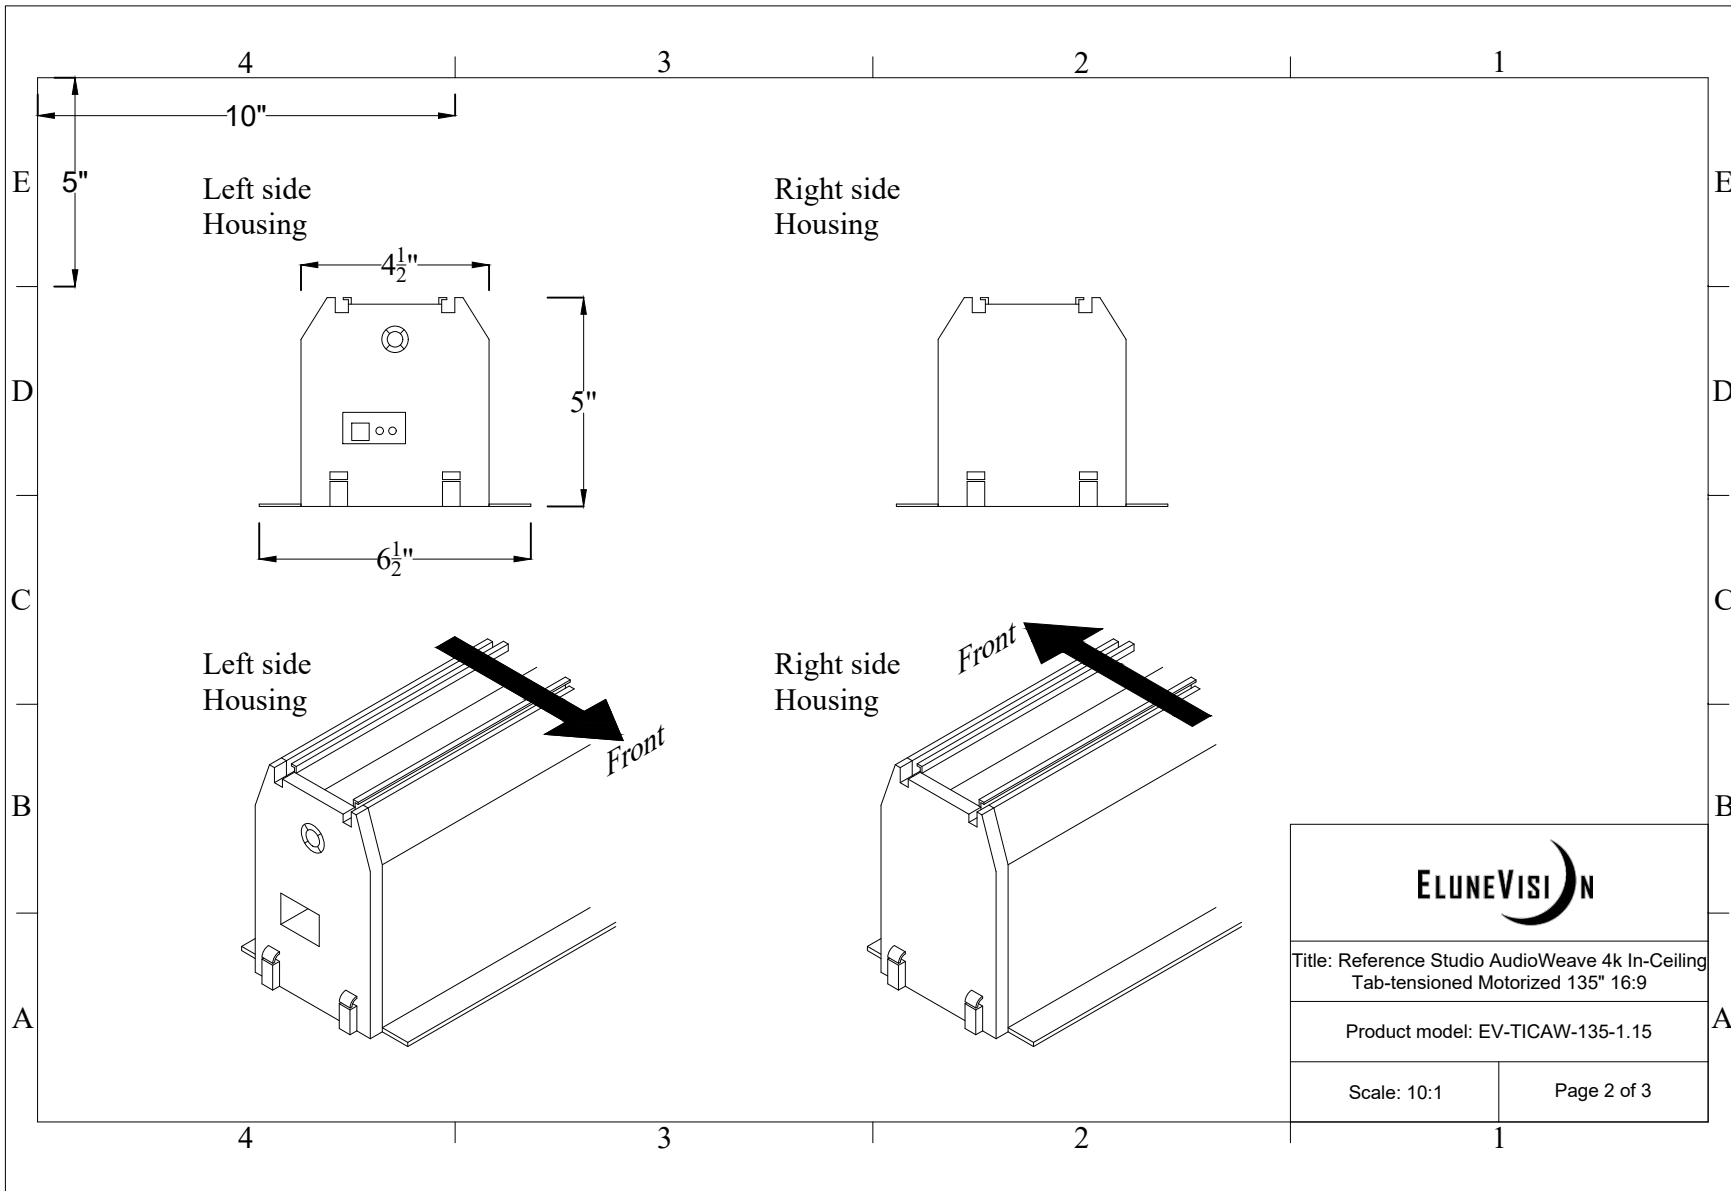


	
Title: Reference Studio AudioWeave 4k In-Ceiling Tab-tensioned Motorized 135" 16:9	
Product model: EV-TICAW-135-1.15	
Scale: 1:1	Page 1 of 3

Left side
Housing

Right side
Housing

Left side
Housing

Right side
Housing

Title: Reference Studio AudioWeave 4k In-Ceiling
Tab-tensioned Motorized 135" 16:9

Product model: EV-TICAW-135-1.15

Scale: 10:1

Page 2 of 3

Mounting Diagrams

Ceiling Opening

Ceiling Mount

Title: Reference Studio AudioWeave 4k In-Ceiling
Tab-tensioned Motorized 135" 16:9

Product model: EV-TICAW-135-1.15

Not to Scale

Page 3 of 3