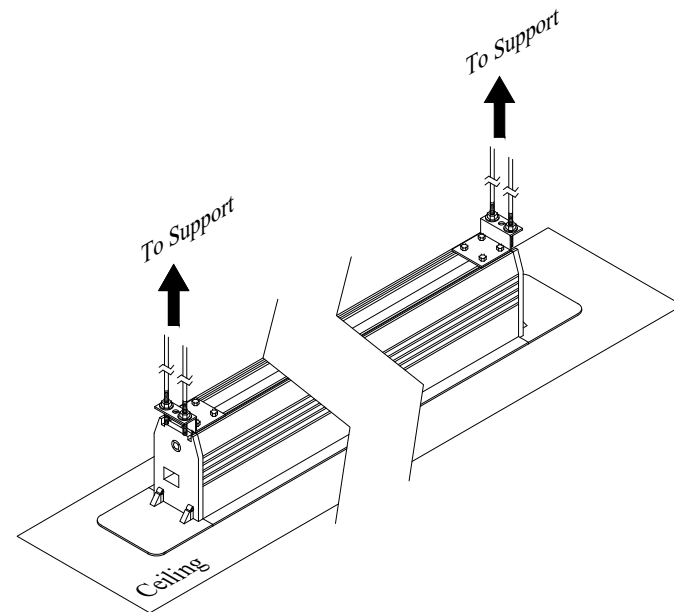

Title: Reference Studio AudioWeave 4k In-Ceiling
Tab-tensioned Motorized 135" 16:9

Product model: EV-TICAW-135-1.15

Scale: 10:1

Page 2 of 3

Mounting Diagrams

Ceiling Opening

Ceiling Mount

Title: Reference Studio AudioWeave 4k In-Ceiling
Tab-tensioned Motorized 135" 16:9

Product model: EV-TICAW-135-1.15

Not to Scale

Page 3 of 3