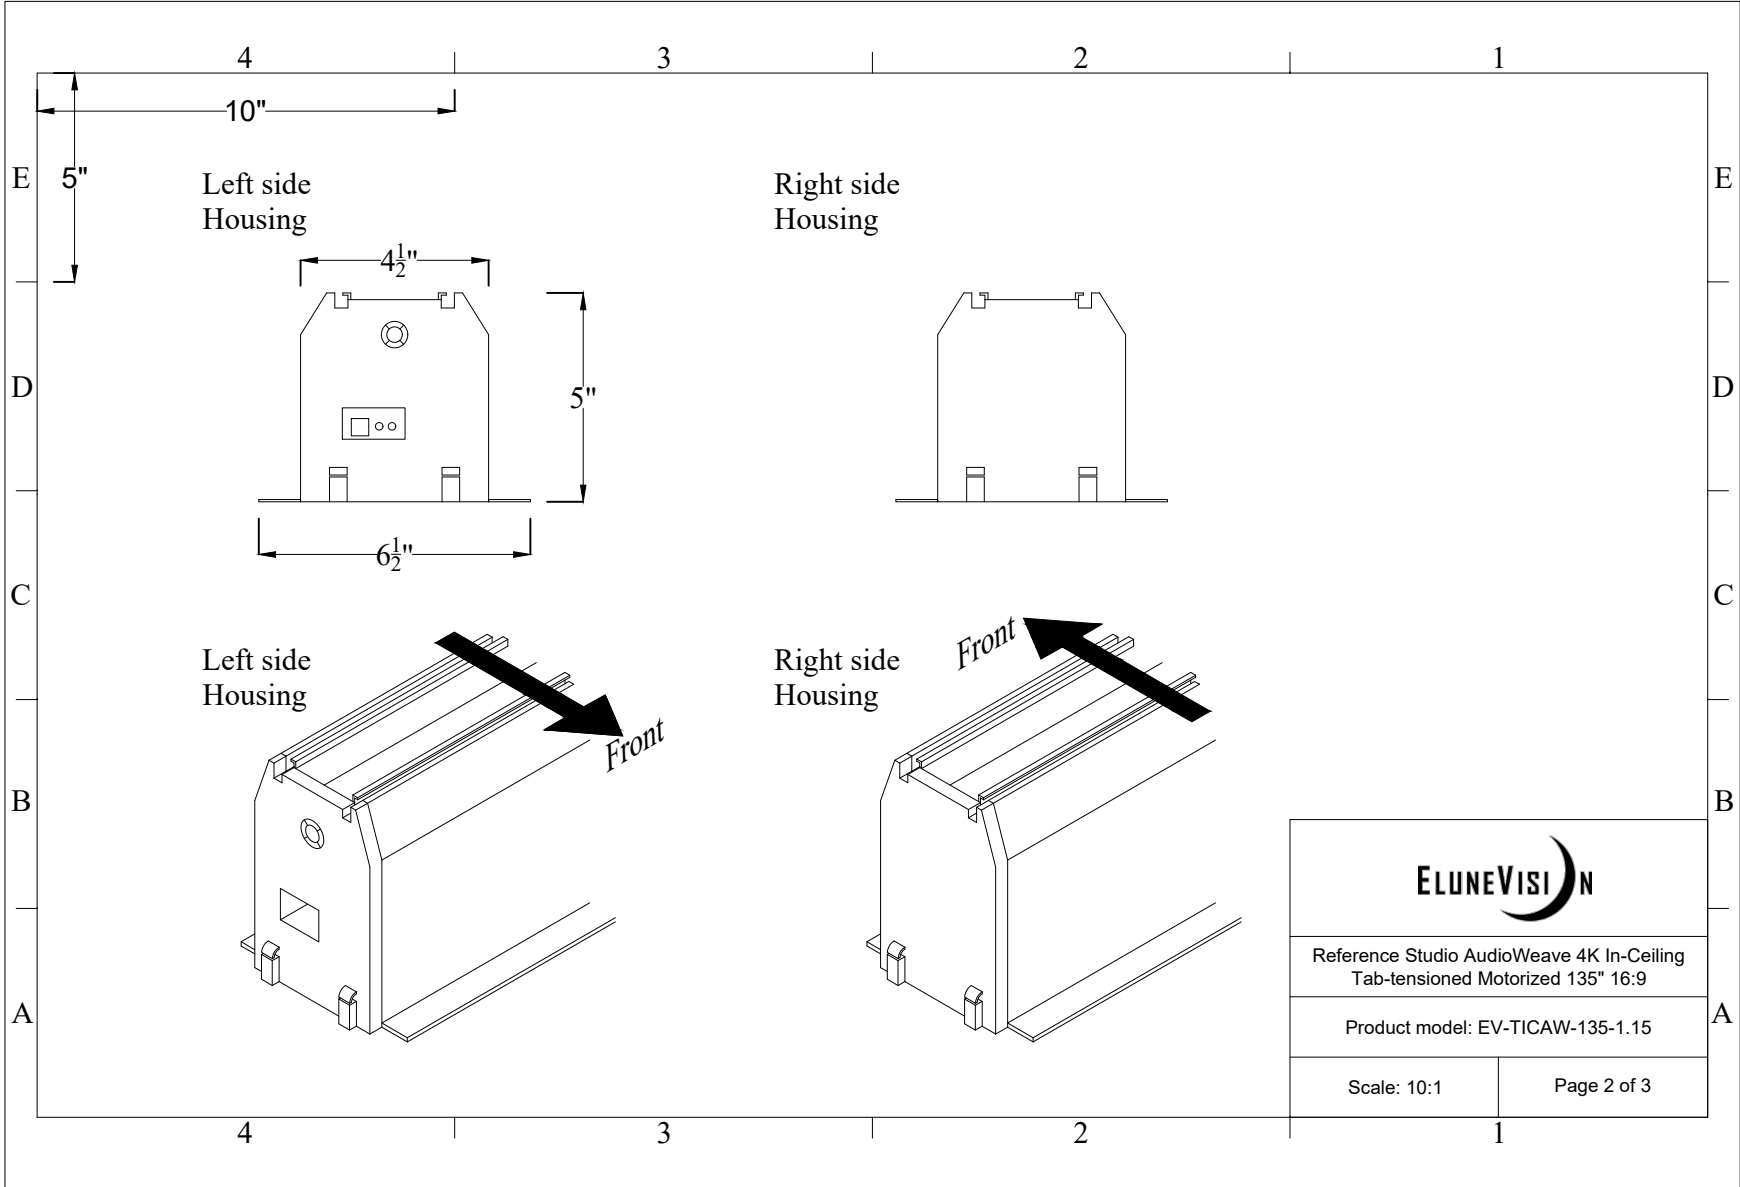

Title: Reference Studio 4k In-Ceiling
Tab-tensioned Motorized 135" 16:9

Product model: EV-TIC-135-1.0

Scale: 1:1

Page 1 of 3

A

ELUNEVISI 	
Reference Studio AudioWeave 4K In-Ceiling Tab-tensioned Motorized 135" 16:9	
Product model: EV-TICAW-135-1.15	
Scale: 10:1	Page 2 of 3