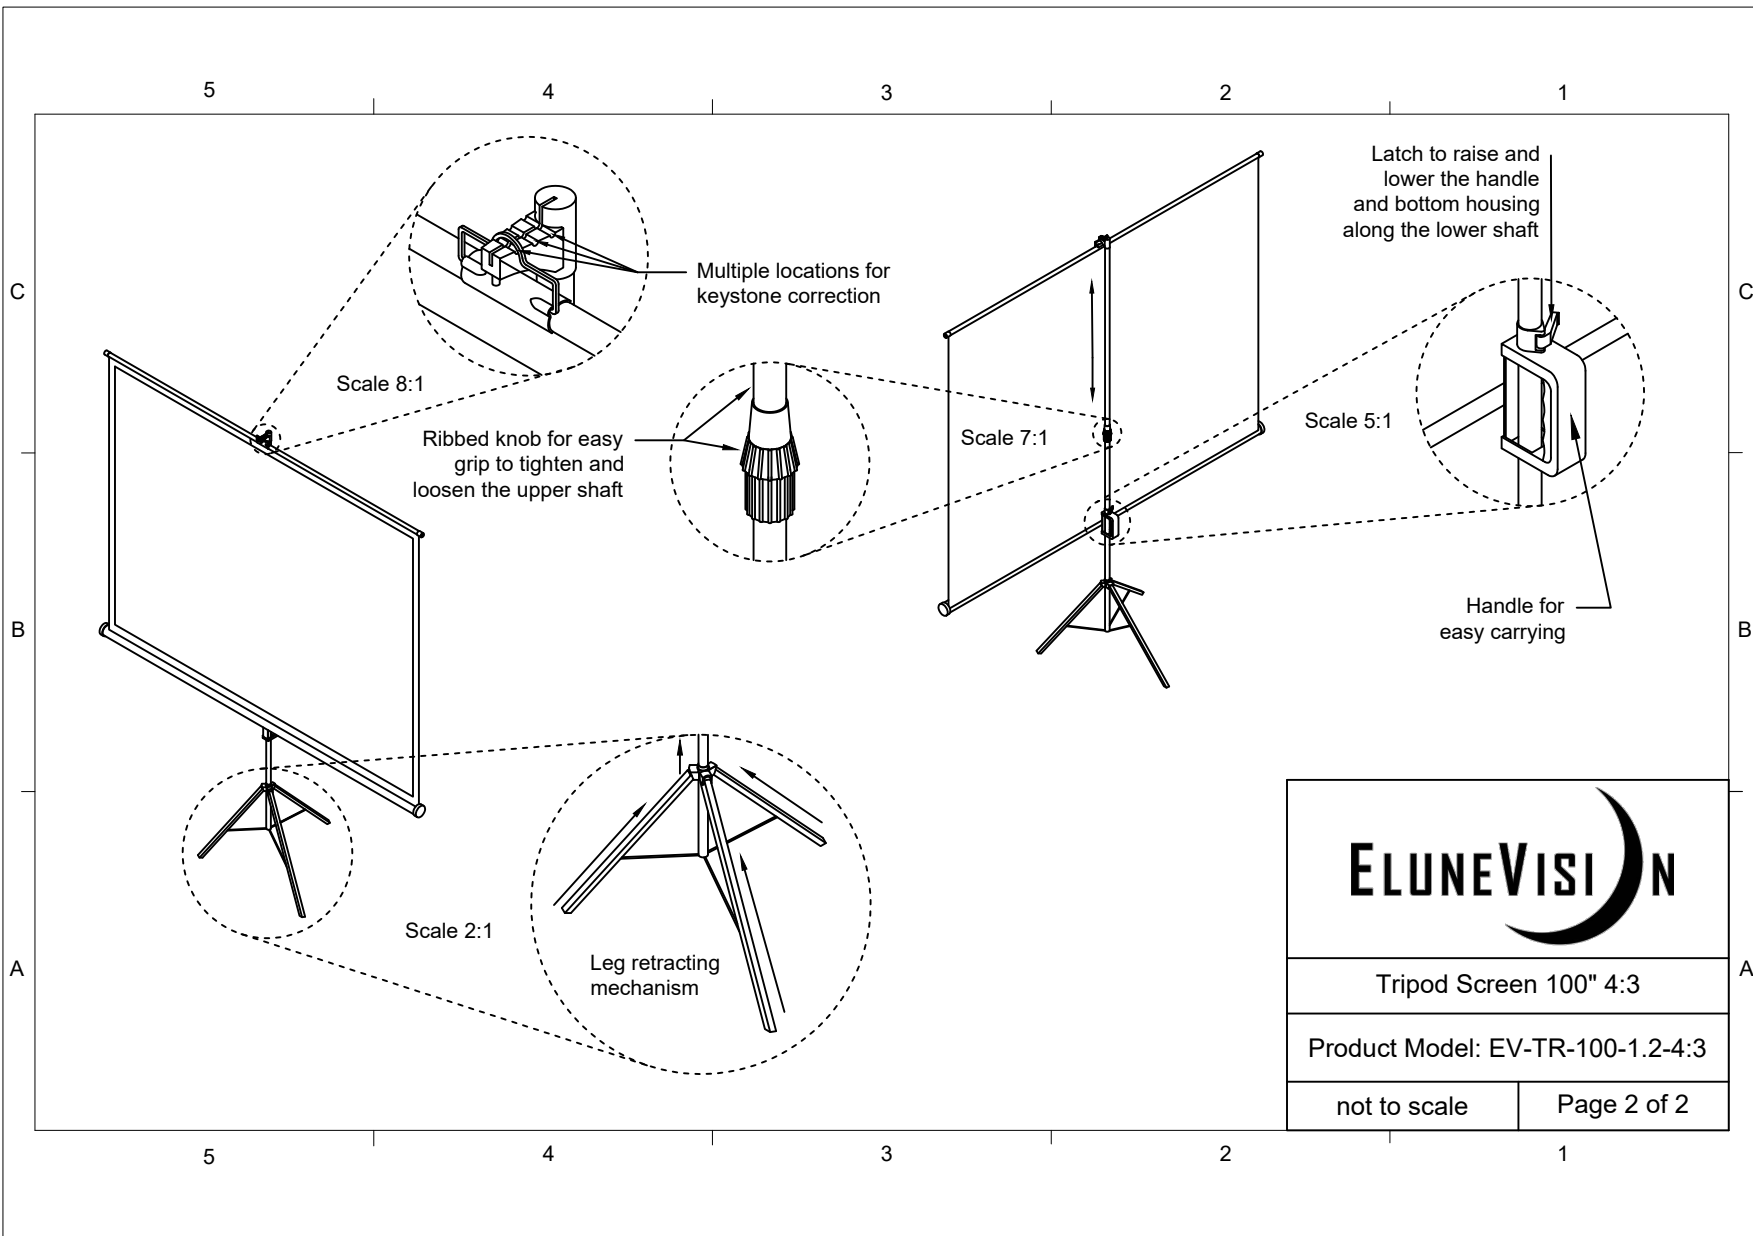

ELUNEVISION	
Tripod Screen 100" 4:3	
Product Model: EV-TR-100-1.2-4:3	
not to scale	Page 1 of 2

	
Tripod Screen 100" 4:3	
Product Model: EV-TR-100-1.2-4:3	
not to scale	Page 2 of 2