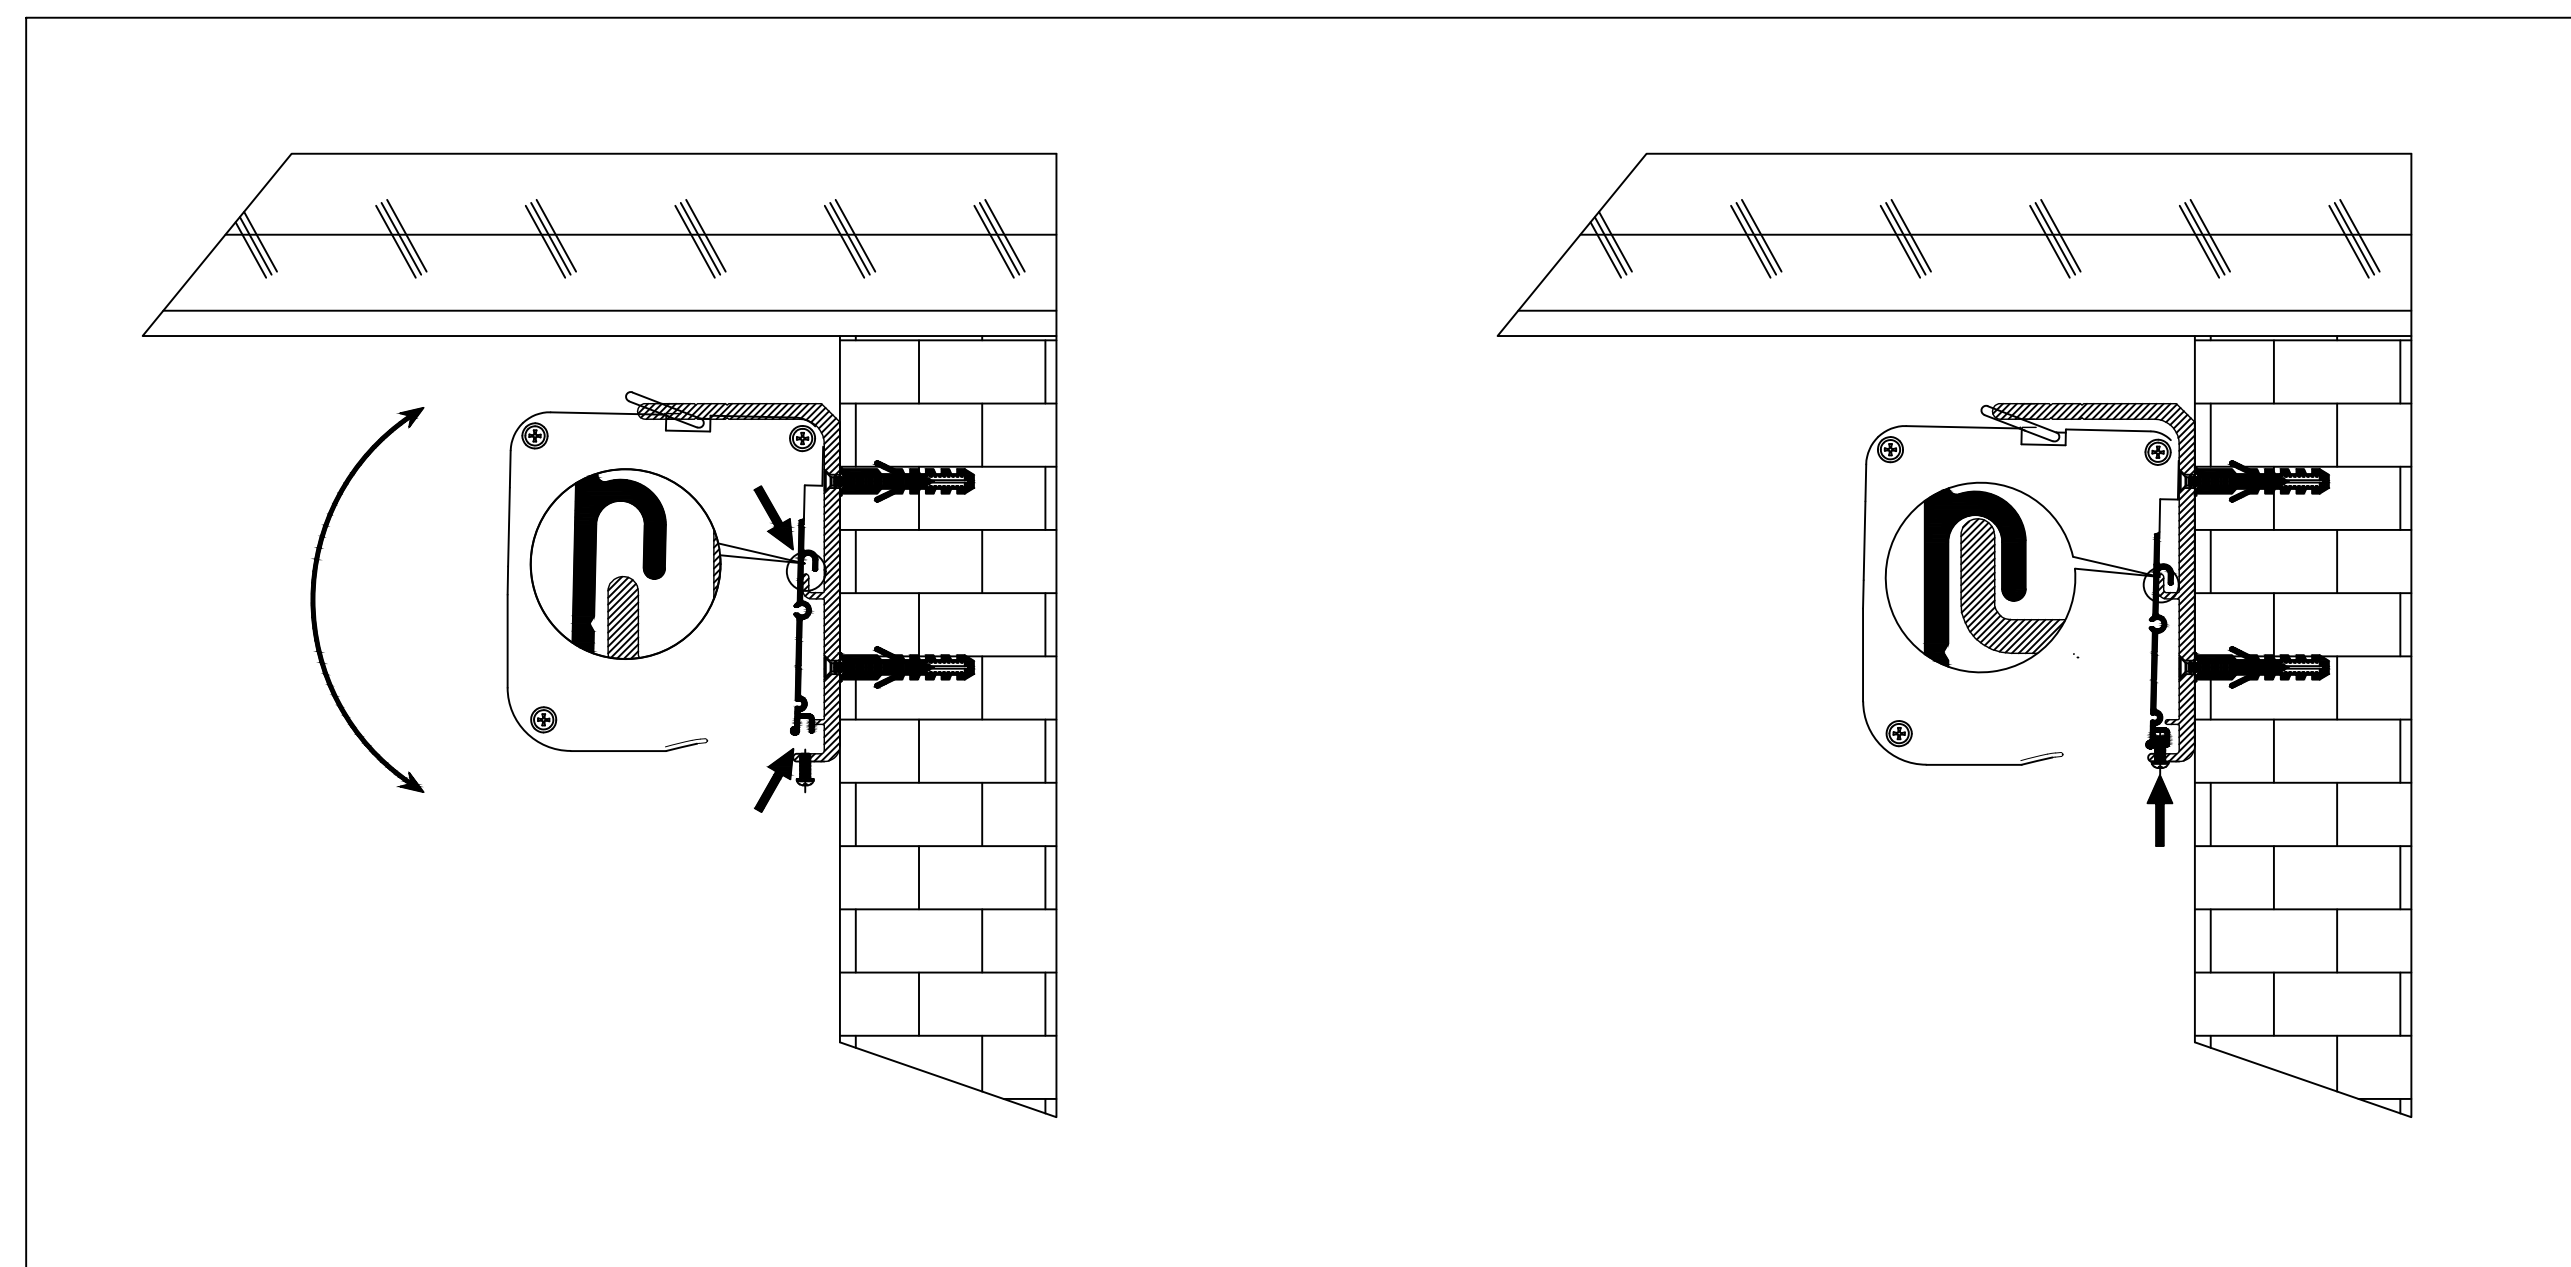

Right Side of Housing

Mounting Bracket

C
B
A

C
B
A

Power Cord

Learn Key

Holes for ceiling mount

Lip that latches onto housing

Holes for wall mount

Reference Studio 8K Tab-Tensioned
UST Motorized Screen 120" 16:9

Product Model: EV-TUSTD-120-8K

not to scale

Page 2 of 3

5 4 3 2 1

Mounting Diagrams

Wall Mount

Ceiling Mount

Hanging Ceiling Mount

Reference Studio 8K Tab-Tensioned
UST Motorized Screen 120" 16:9

Product Model: EV-TUSTD-120-8K

not to scale

Page 3 of 3