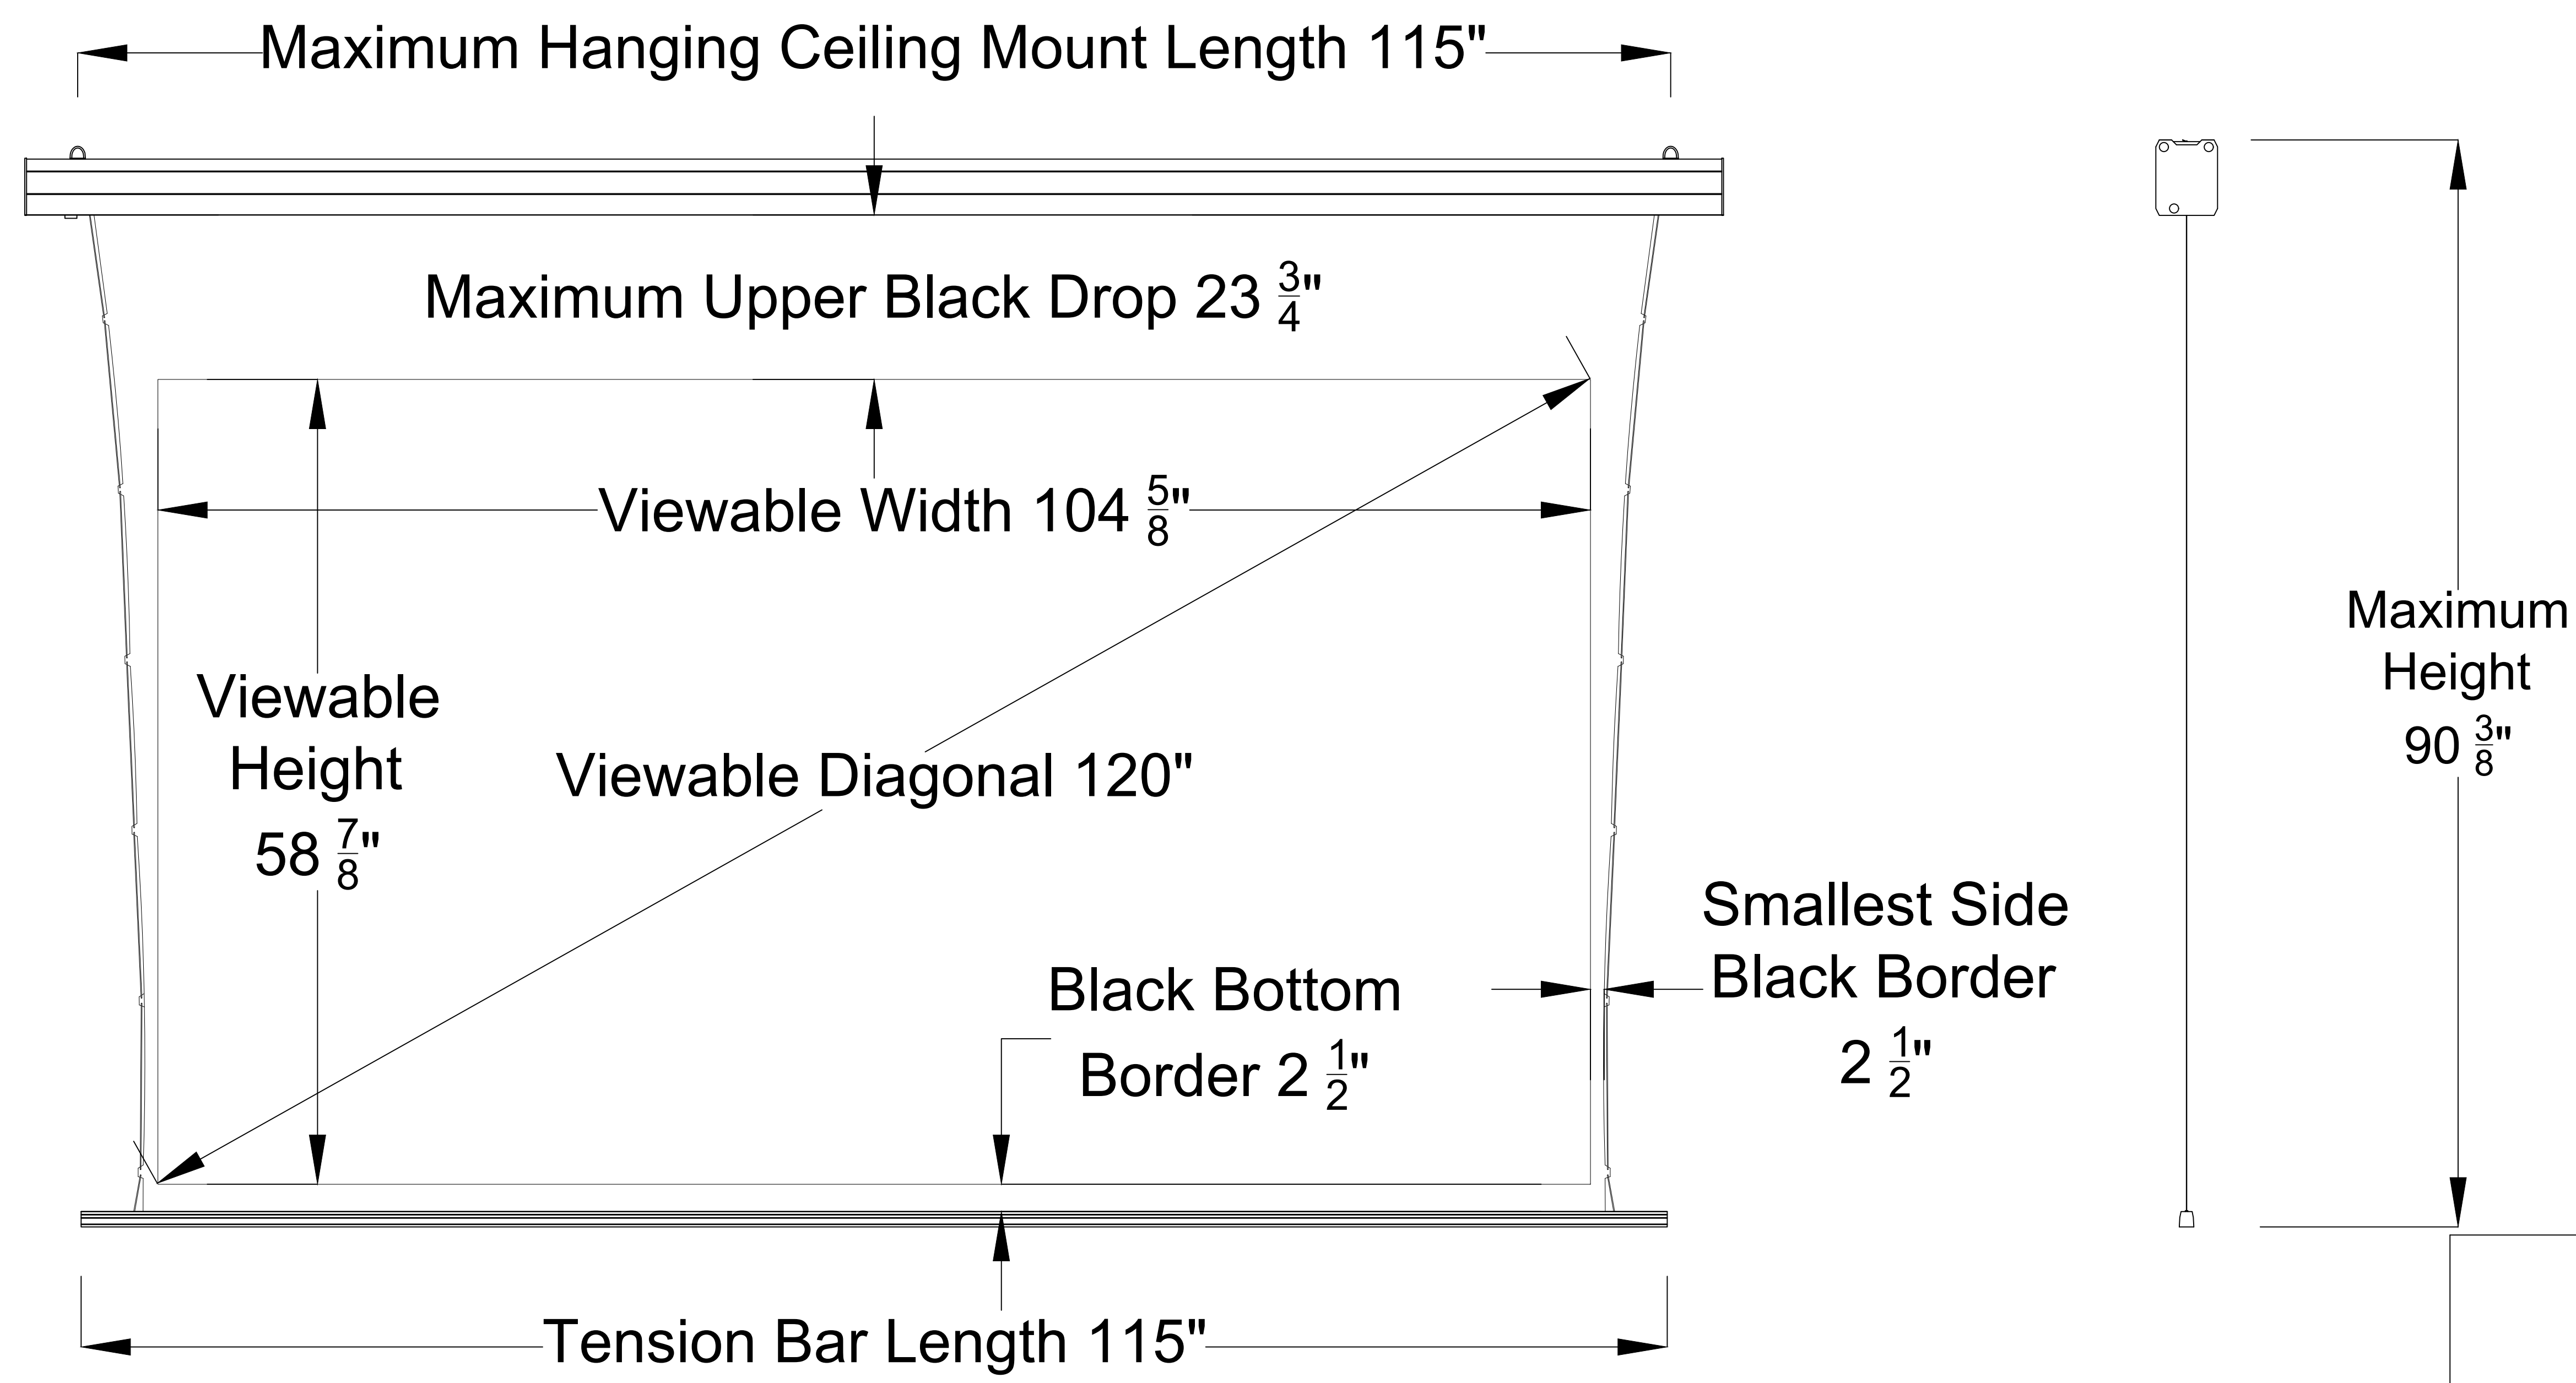

Extended View

Retracted View

Maximum Height
90 ³/₈"

Reference Studio 8K Tab-Tensioned
UST Motorized Screen 120" 16:9

Product Model: EV-TUSTD-120-8K

not to scale

Page 1 of 3

5 4 3 2 1

Right Side of Housing

Mounting Bracket

C
B
A

C
B
A

Power Cord

Learn Key

Holes for ceiling mount

Lip that latches onto housing

Holes for wall mount

Reference Studio 8K Tab-Tensioned
UST Motorized Screen 120" 16:9

Product Model: EV-TUSTD-120-8K

not to scale

Page 2 of 3

5 4 3 2 1

Mounting Diagrams

Wall Mount

Ceiling Mount

Hanging Ceiling Mount

Reference Studio 8K Tab-Tensioned
UST Motorized Screen 120" 16:9

Product Model: EV-TUSTD-120-8K

not to scale

Page 3 of 3