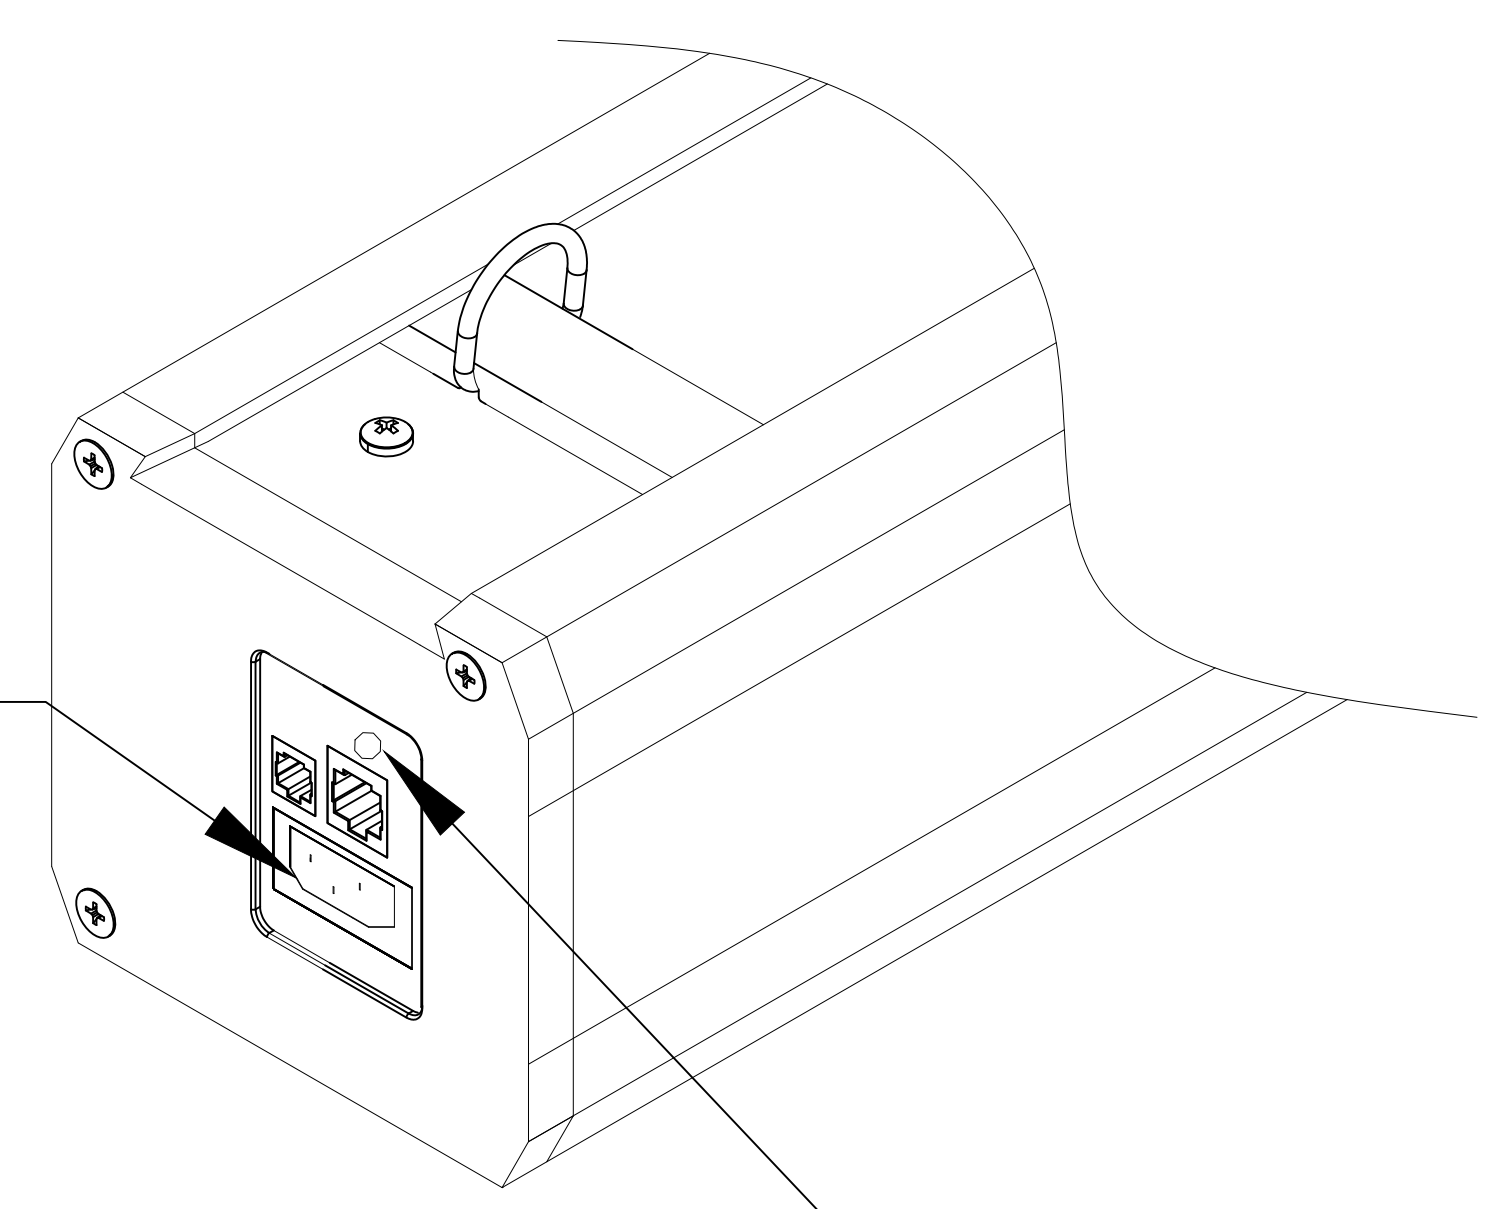

Extended View

Retracted View

Maximum Height
90 ³/₈"

Reference Studio 8K Tab-Tensioned
UST Motorized Screen 120" 16:9

Product Model: EV-TUSTD-120-8K

not to scale

Page 1 of 3

5 4 3 2 1

Right Side of Housing

Mounting Bracket

C
B
A

C
B
A

Power Cord

Learn Key

Holes for ceiling mount

Lip that latches onto housing

Holes for wall mount

Reference Studio 8K Tab-Tensioned
UST Motorized Screen 120" 16:9

Product Model: EV-TUSTD-120-8K

not to scale

Page 2 of 3

5 4 3 2 1

Mounting Diagrams

Wall Mount

Ceiling Mount

Hanging Ceiling Mount

Reference Studio 8K Tab-Tensioned
UST Motorized Screen 120" 16:9

Product Model: EV-TUSTD-120-8K

not to scale

Page 3 of 3