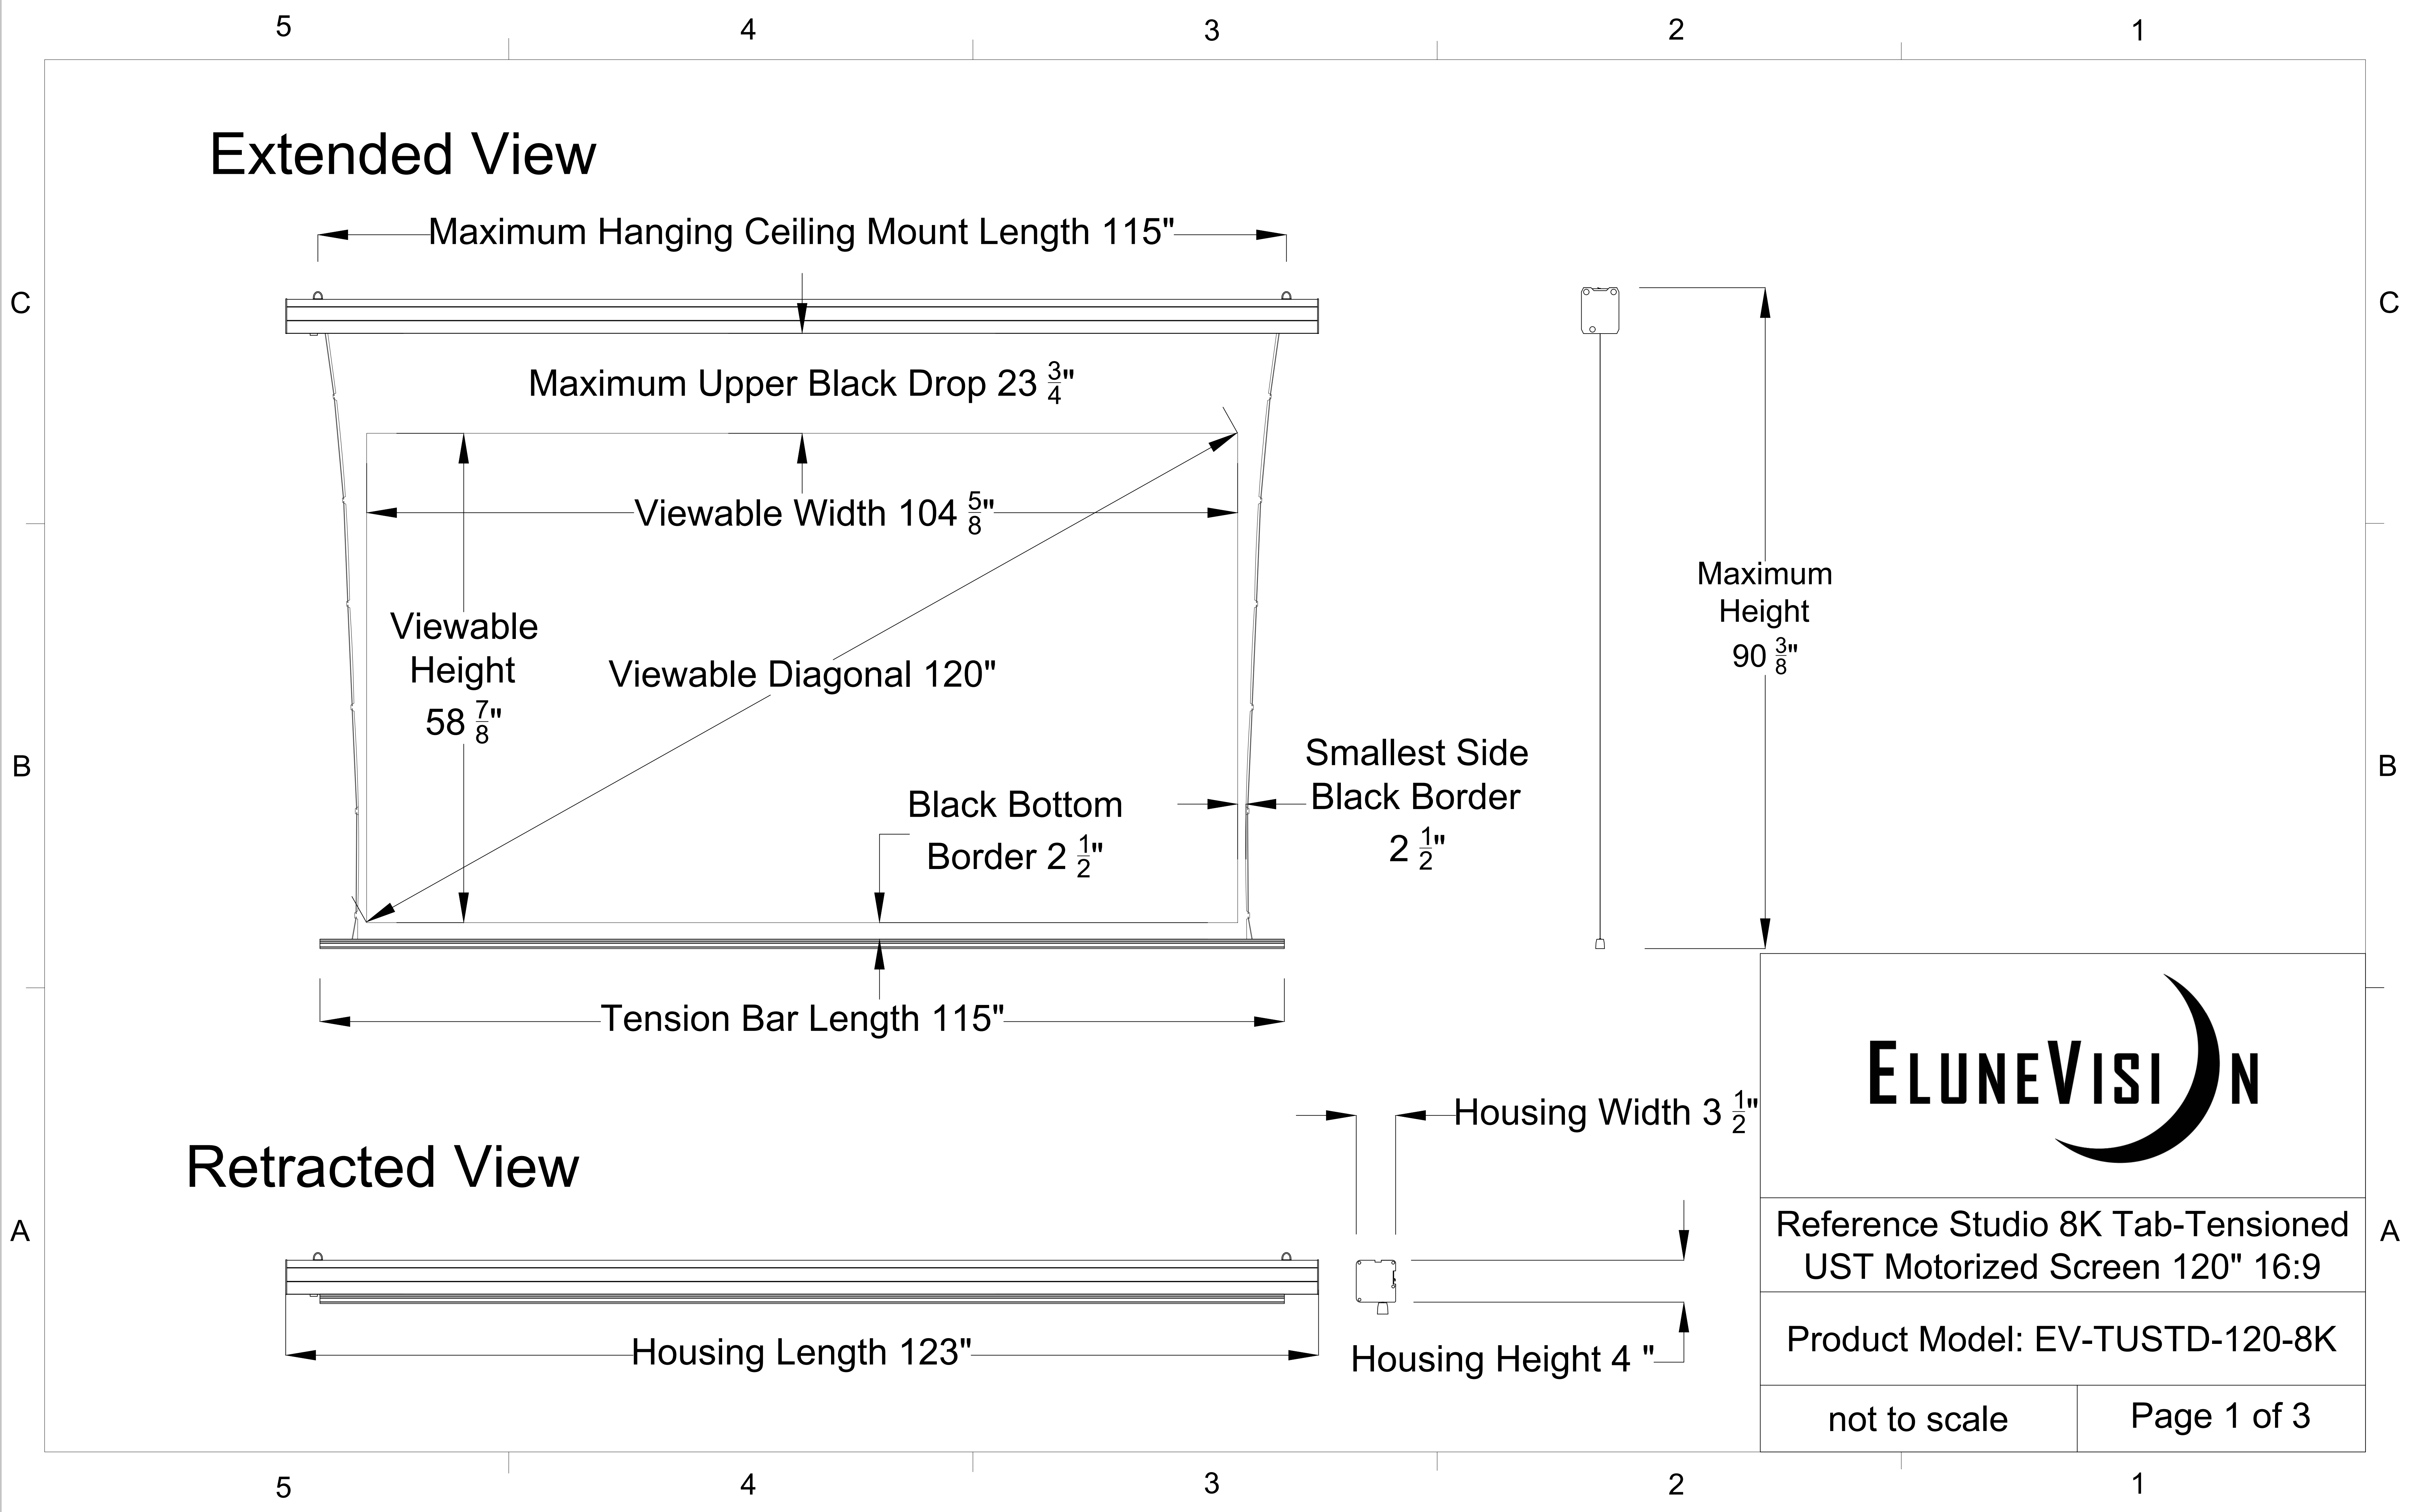

Extended View

Retracted View

Maximum Height
90 ³/₈"

Reference Studio 8K Tab-Tensioned
UST Motorized Screen 120" 16:9

Product Model: EV-TUSTD-120-8K

not to scale

Page 1 of 3

5 4 3 2 1

Right Side of Housing

Mounting Bracket

C
B
A

C
B
A

Power Cord

Learn Key

Holes for ceiling mount

Lip that latches onto housing

Holes for wall mount

Reference Studio 8K Tab-Tensioned
UST Motorized Screen 120" 16:9

Product Model: EV-TUSTD-120-8K

not to scale

Page 2 of 3

5 4 3 2 1

Mounting Diagrams

Wall Mount

Ceiling Mount

Hanging Ceiling Mount

Reference Studio 8K Tab-Tensioned
UST Motorized Screen 120" 16:9

Product Model: EV-TUSTD-120-8K

not to scale

Page 3 of 3