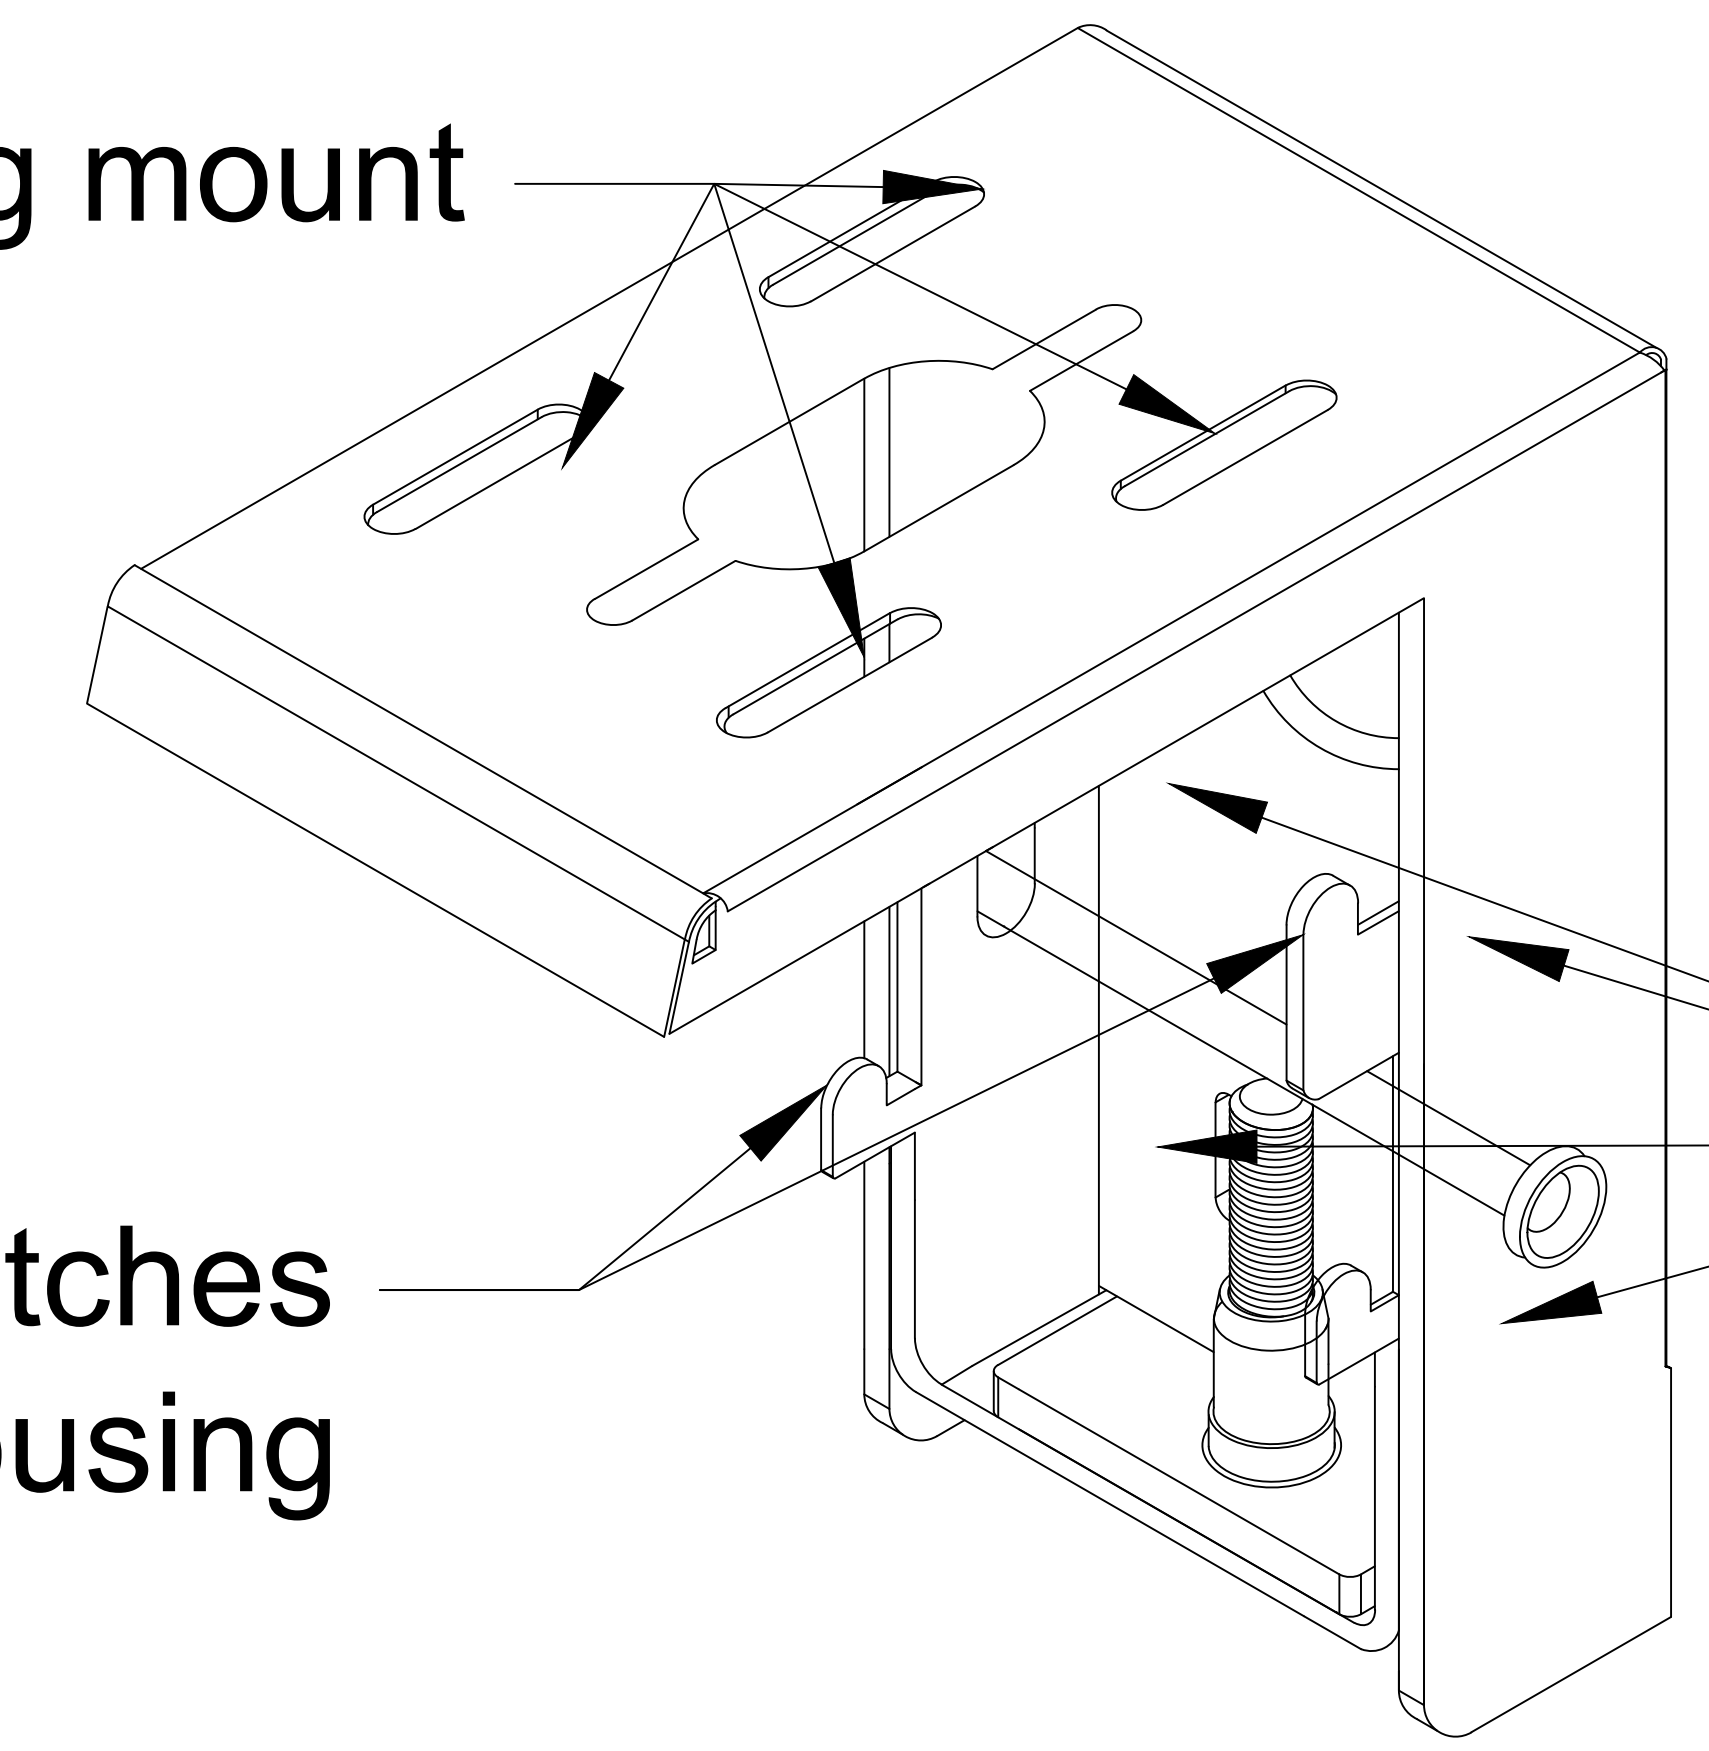

Right Side of Housing

Mounting Bracket

C
B
A

C
B
A

Power Cord

Learn Key

Holes for ceiling mount

Lip that latches onto housing

Holes for wall mount

Reference Studio 8K Tab-Tensioned
UST Motorized Screen 120" 16:9

Product Model: EV-TUSTD-120-8K

not to scale

Page 2 of 3

5 4 3 2 1

Mounting Diagrams

Wall Mount

Ceiling Mount

Hanging Ceiling Mount

Reference Studio 8K Tab-Tensioned
UST Motorized Screen 120" 16:9

Product Model: EV-TUSTD-120-8K

not to scale

Page 3 of 3