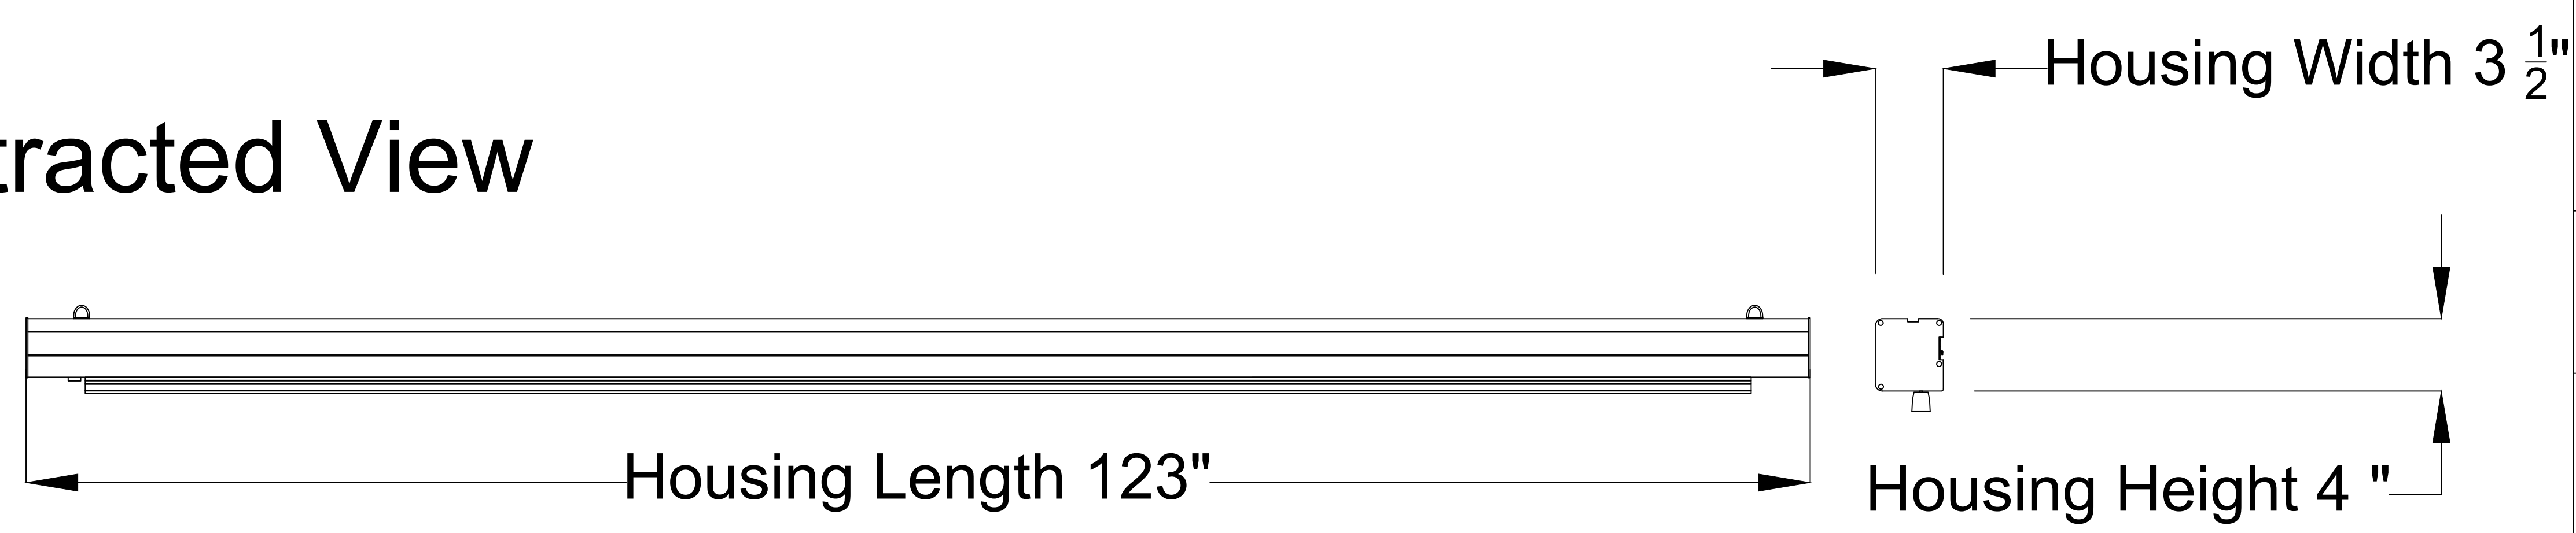

Extended View

Retracted View

Maximum Height
90 ³/₈"

Reference Studio 8K Tab-Tensioned
UST Motorized Screen 120" 16:9

Product Model: EV-TUSTD-120-8K

not to scale

Page 1 of 3

5 4 3 2 1

Right Side of Housing

Mounting Bracket

C
B
A

C
B
A

Power Cord

Learn Key

Holes for ceiling mount

Lip that latches onto housing

Holes for wall mount

Reference Studio 8K Tab-Tensioned
UST Motorized Screen 120" 16:9

Product Model: EV-TUSTD-120-8K

not to scale

Page 2 of 3

5 4 3 2 1

Mounting Diagrams

Wall Mount