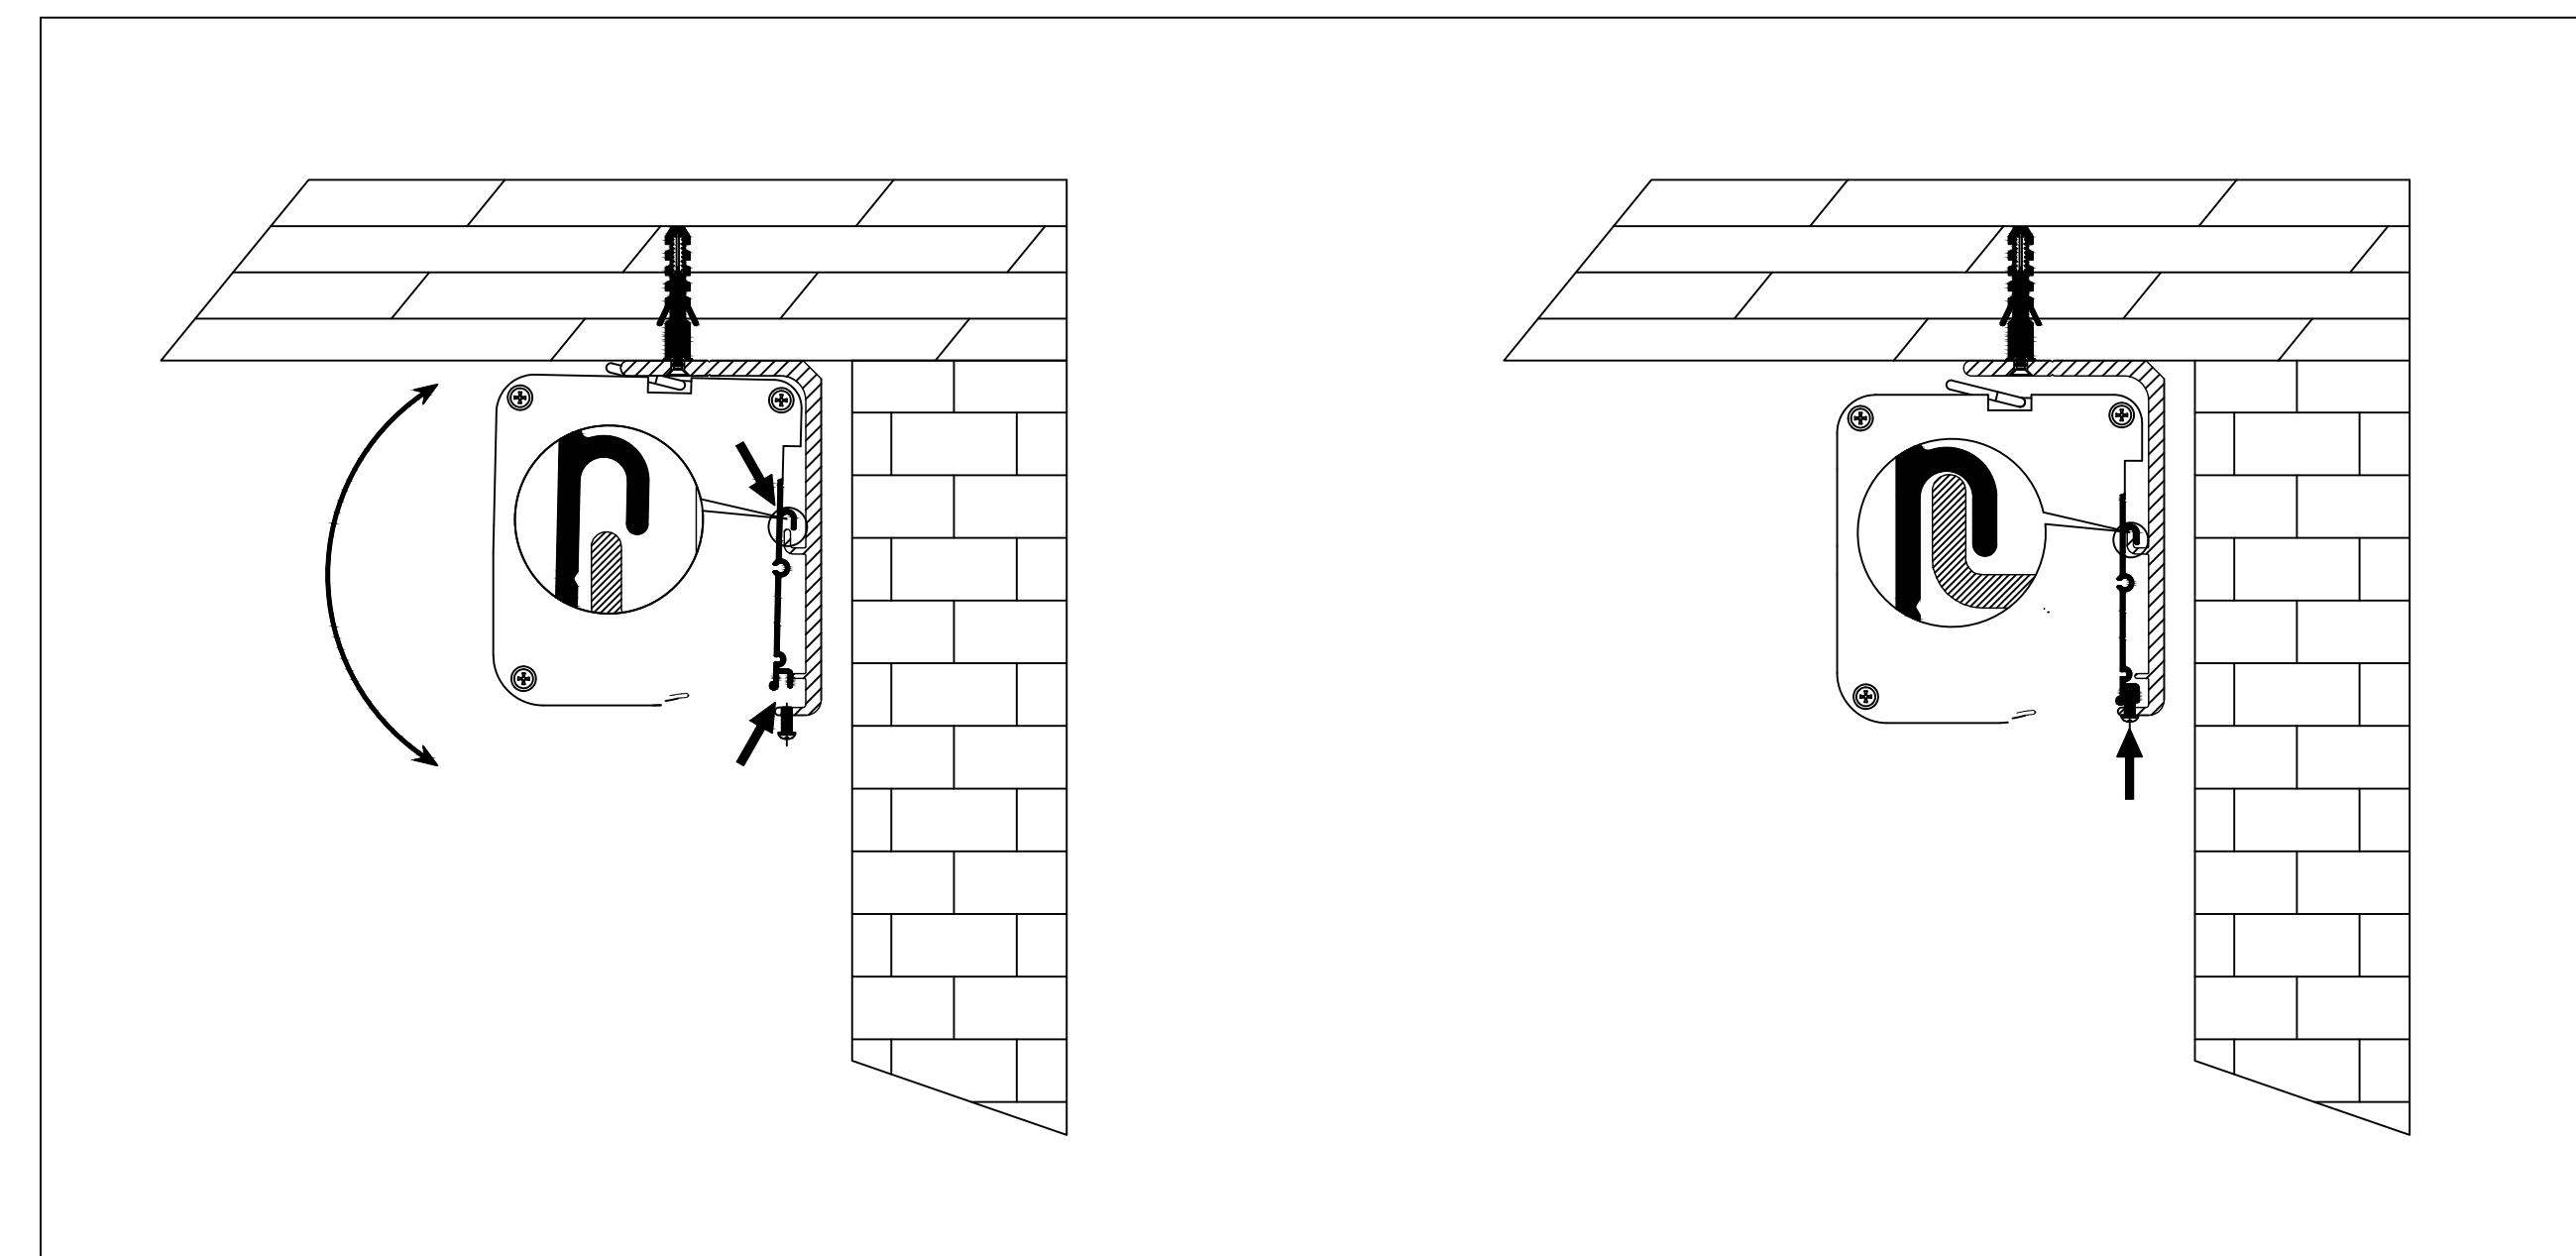

Right Side of Housing

Mounting Bracket

C
B
A

C
B
A

Power Cord

Learn Key

Holes for ceiling mount

Lip that latches onto housing

Holes for wall mount

Reference Studio 8K Tab-Tensioned
UST Motorized Screen 120" 16:9

Product Model: EV-TUSTD-120-8K

not to scale

Page 2 of 3

5 4 3 2 1

Mounting Diagrams

Wall Mount

Ceiling Mount

Hanging Ceiling Mount

Reference Studio 8K Tab-Tensioned
UST Motorized Screen 120" 16:9

Product Model: EV-TUSTD-120-8K

not to scale

Page 3 of 3