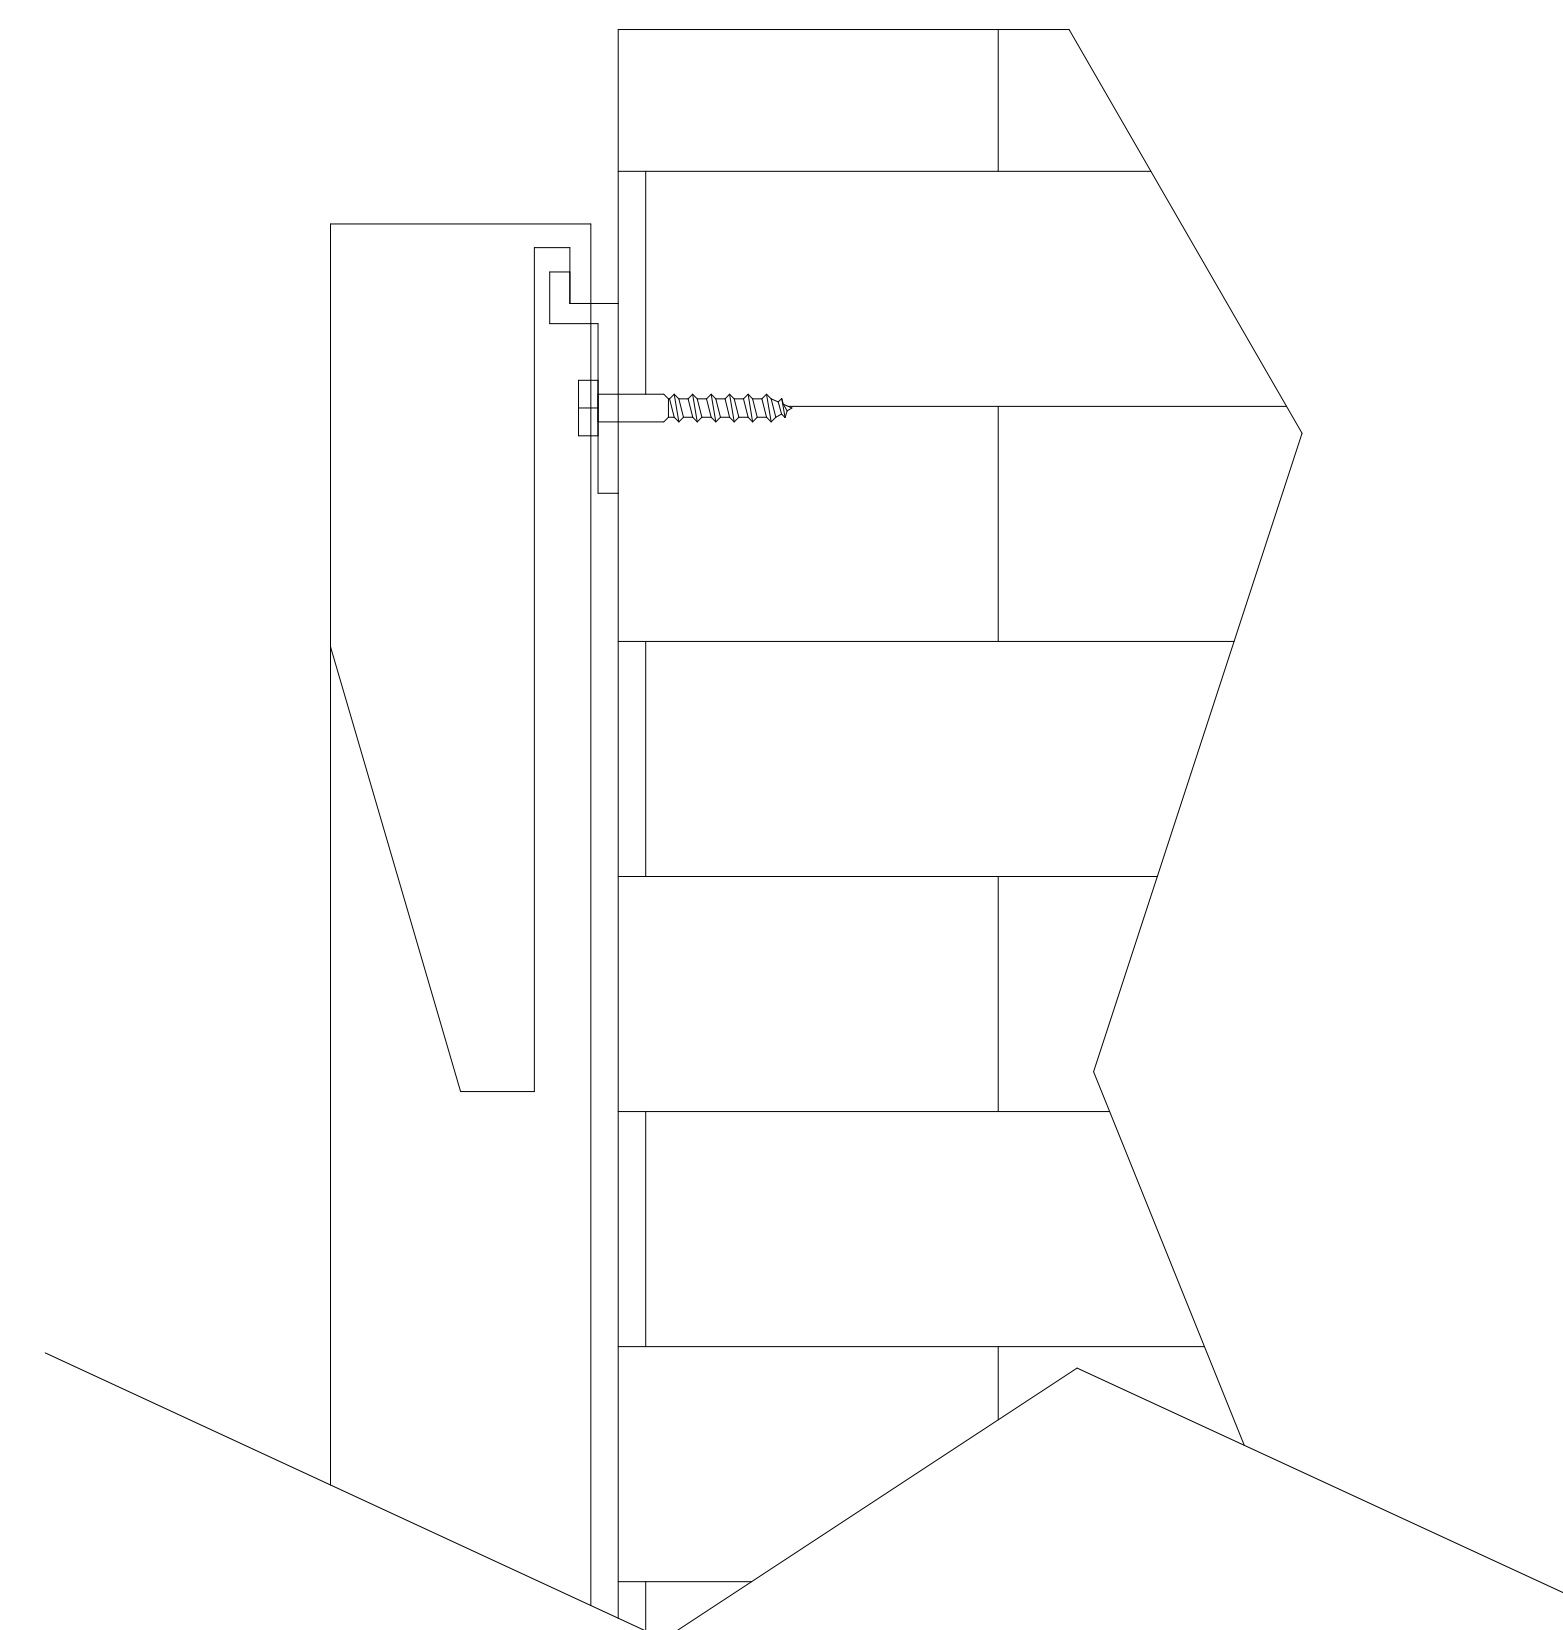

5

4

3

2

1

50"

Overall Width
95"

Frame Thickness
1 3/4"

Overall Height
57"

Viewable Size
100"

Viewable Height
49"

Viewable Width
87"

Bezel Size
4"

Reference EVO 8K Fixed Frame
100" 16:9

Product Model: EV8K-F3-100-1.0

Scale 1:1

3

2

1

Mounting Bracket

Mounting Diagram

C

C

B

B

A

A

White Fabric Front

Front

Black Backing

Back

Reference EVO 8K Fixed Frame
100" 16:9