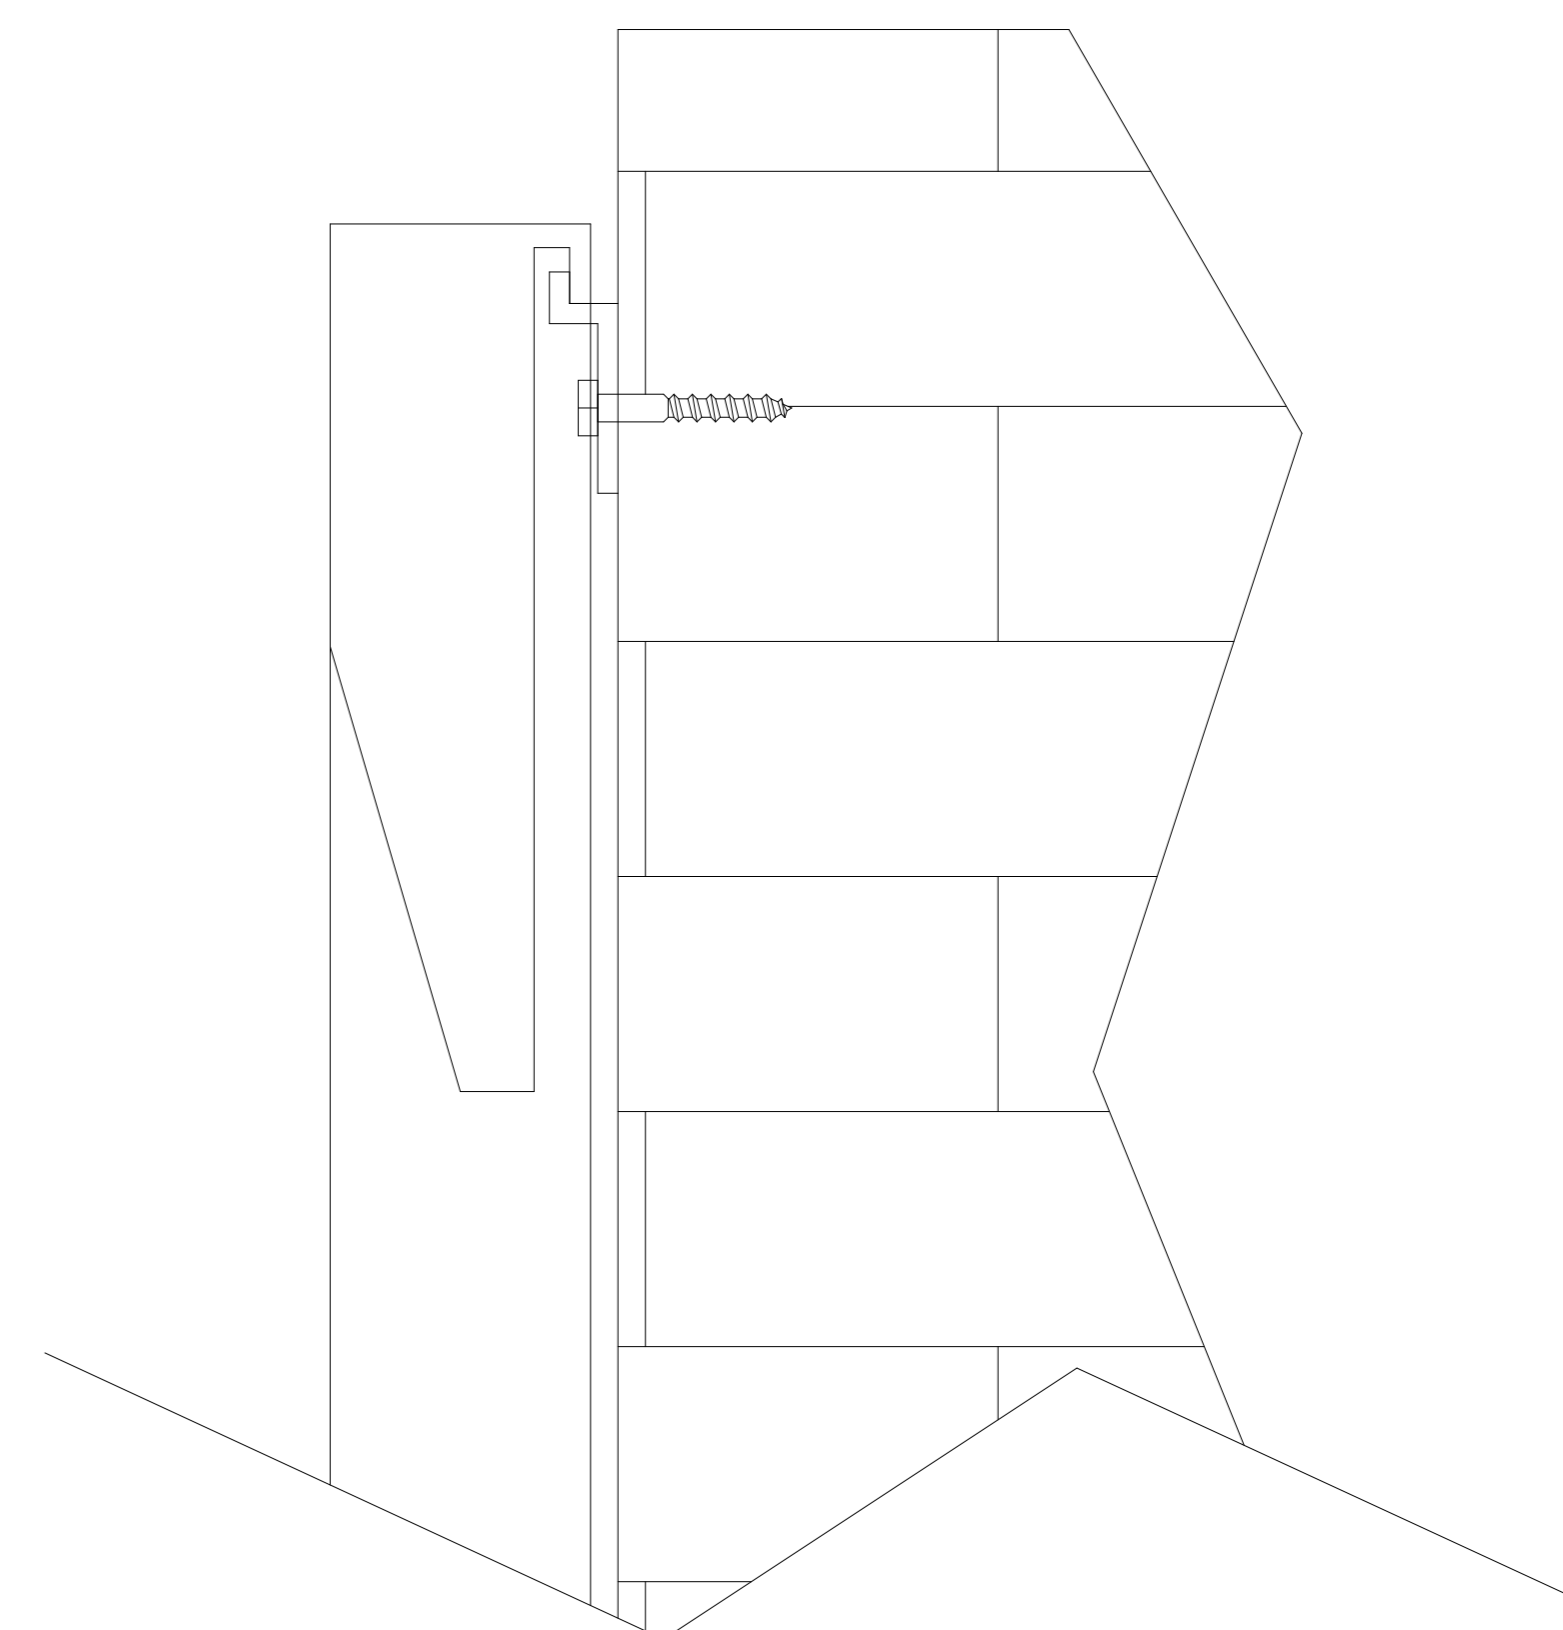

Reference EVO 8K Fixed Frame
108" 16:9

Product Model: EV8K-F3-108-1.0

Scale 1:1

Page 1 of 2

5

4

3

2

1

Mounting Bracket

Mounting Diagram

C

C

B

B

A

A

White Fabric Front

Black Backing

Reference EVO 8K Fixed Frame
108" 16:9

Product Model: EV8K-F3-108-1.0

Not to Scale

Page 2 of 2

5