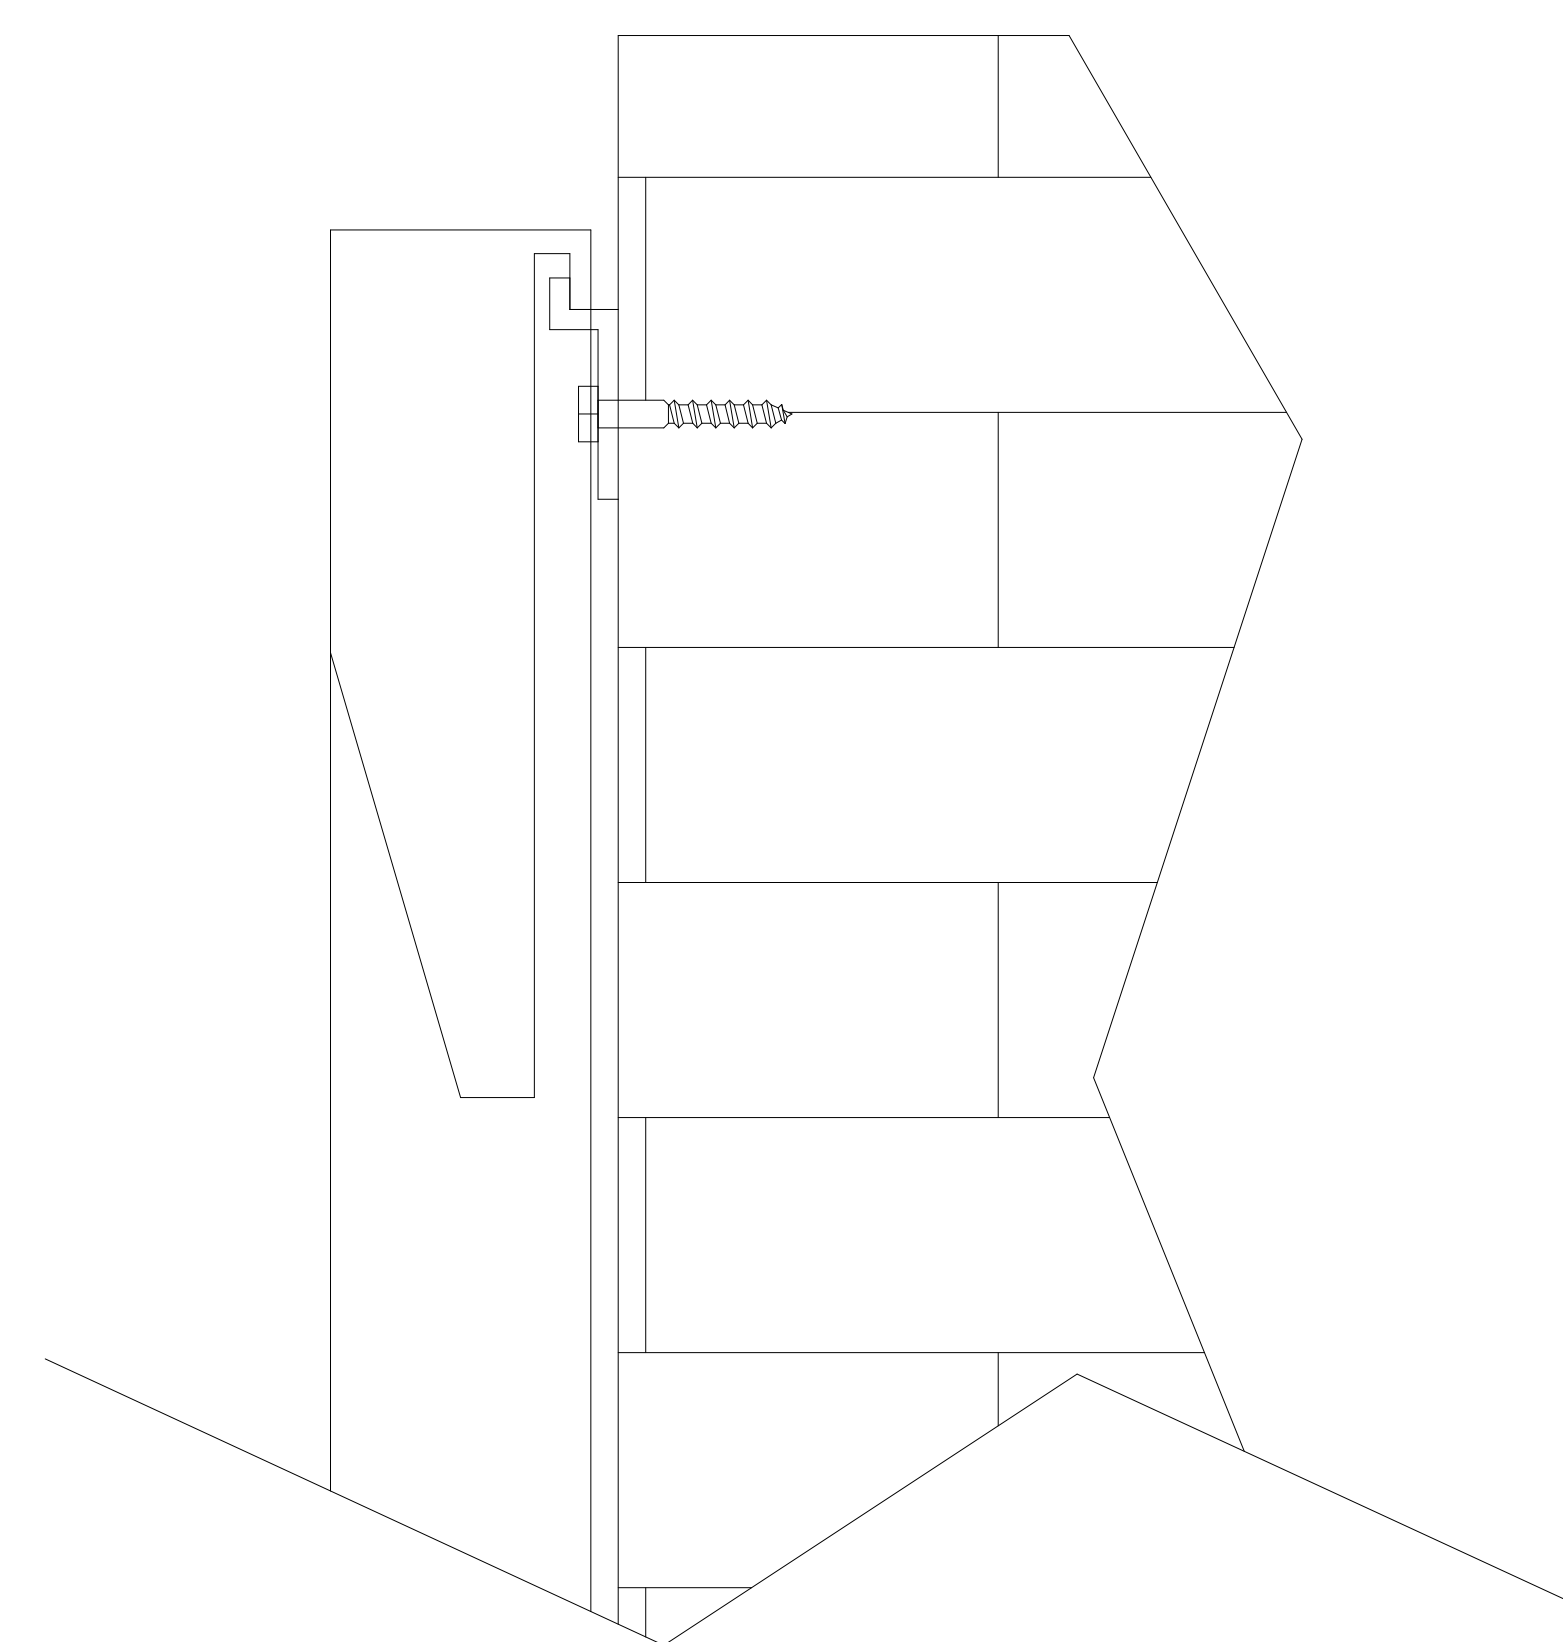

Mounting Diagram

C

C

B

B

A

A