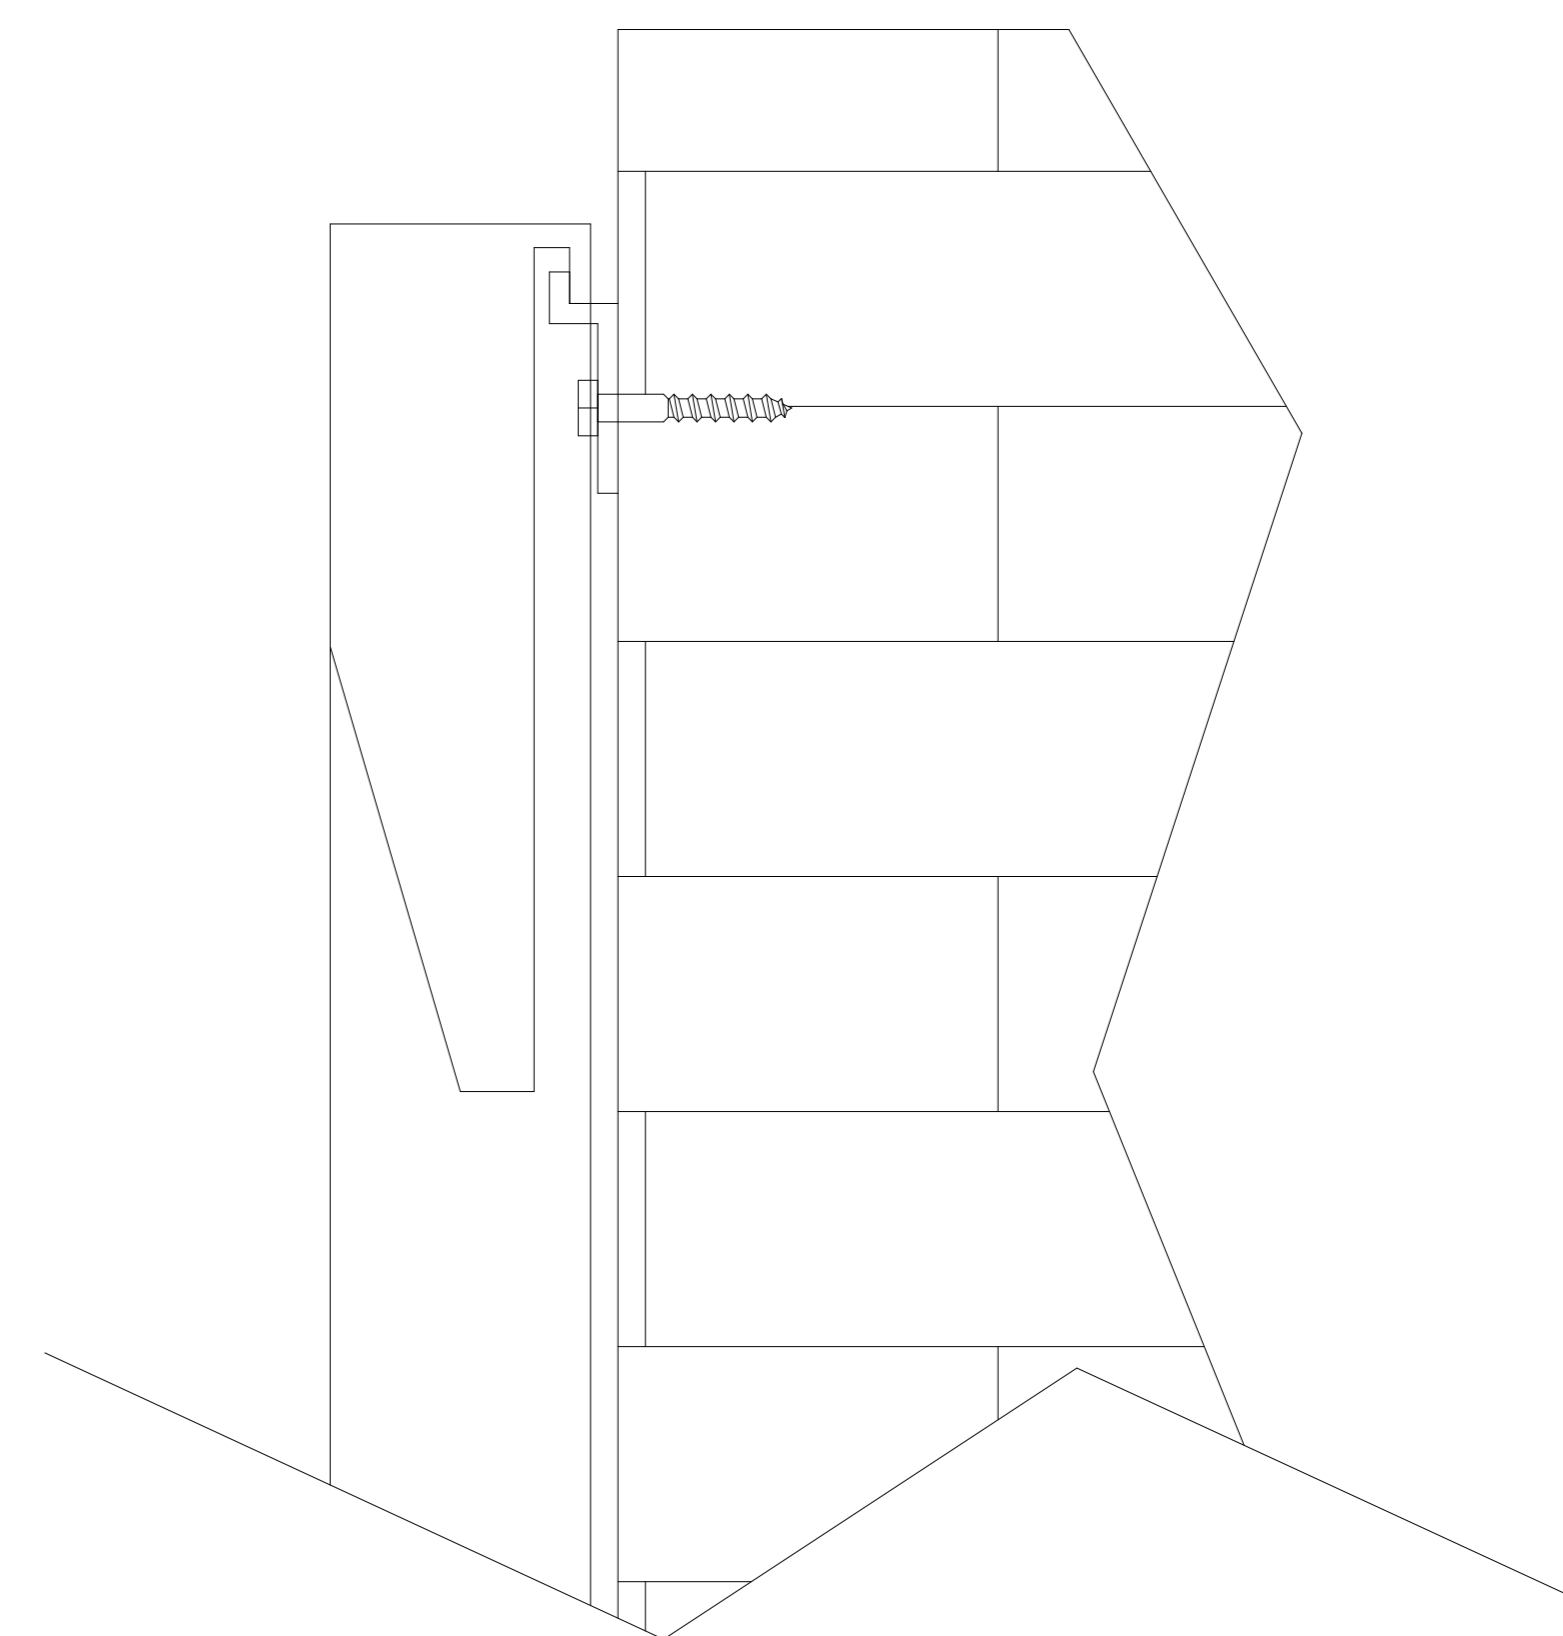

Reference EVO 8K Fixed Frame
125" 16:9

Product Model: EV8K-F3-125-1.0

Scale 1:1

Page 1 of 2

5

4

3

2

1

Mounting Bracket

Mounting Diagram

C

C

B

B

A

A

White Fabric Front

Front

Black Backing

Back

Reference EVO 8K Fixed Frame
125" 16:9

Product Model: EV8K-F3-125-1.0

Not to Scale