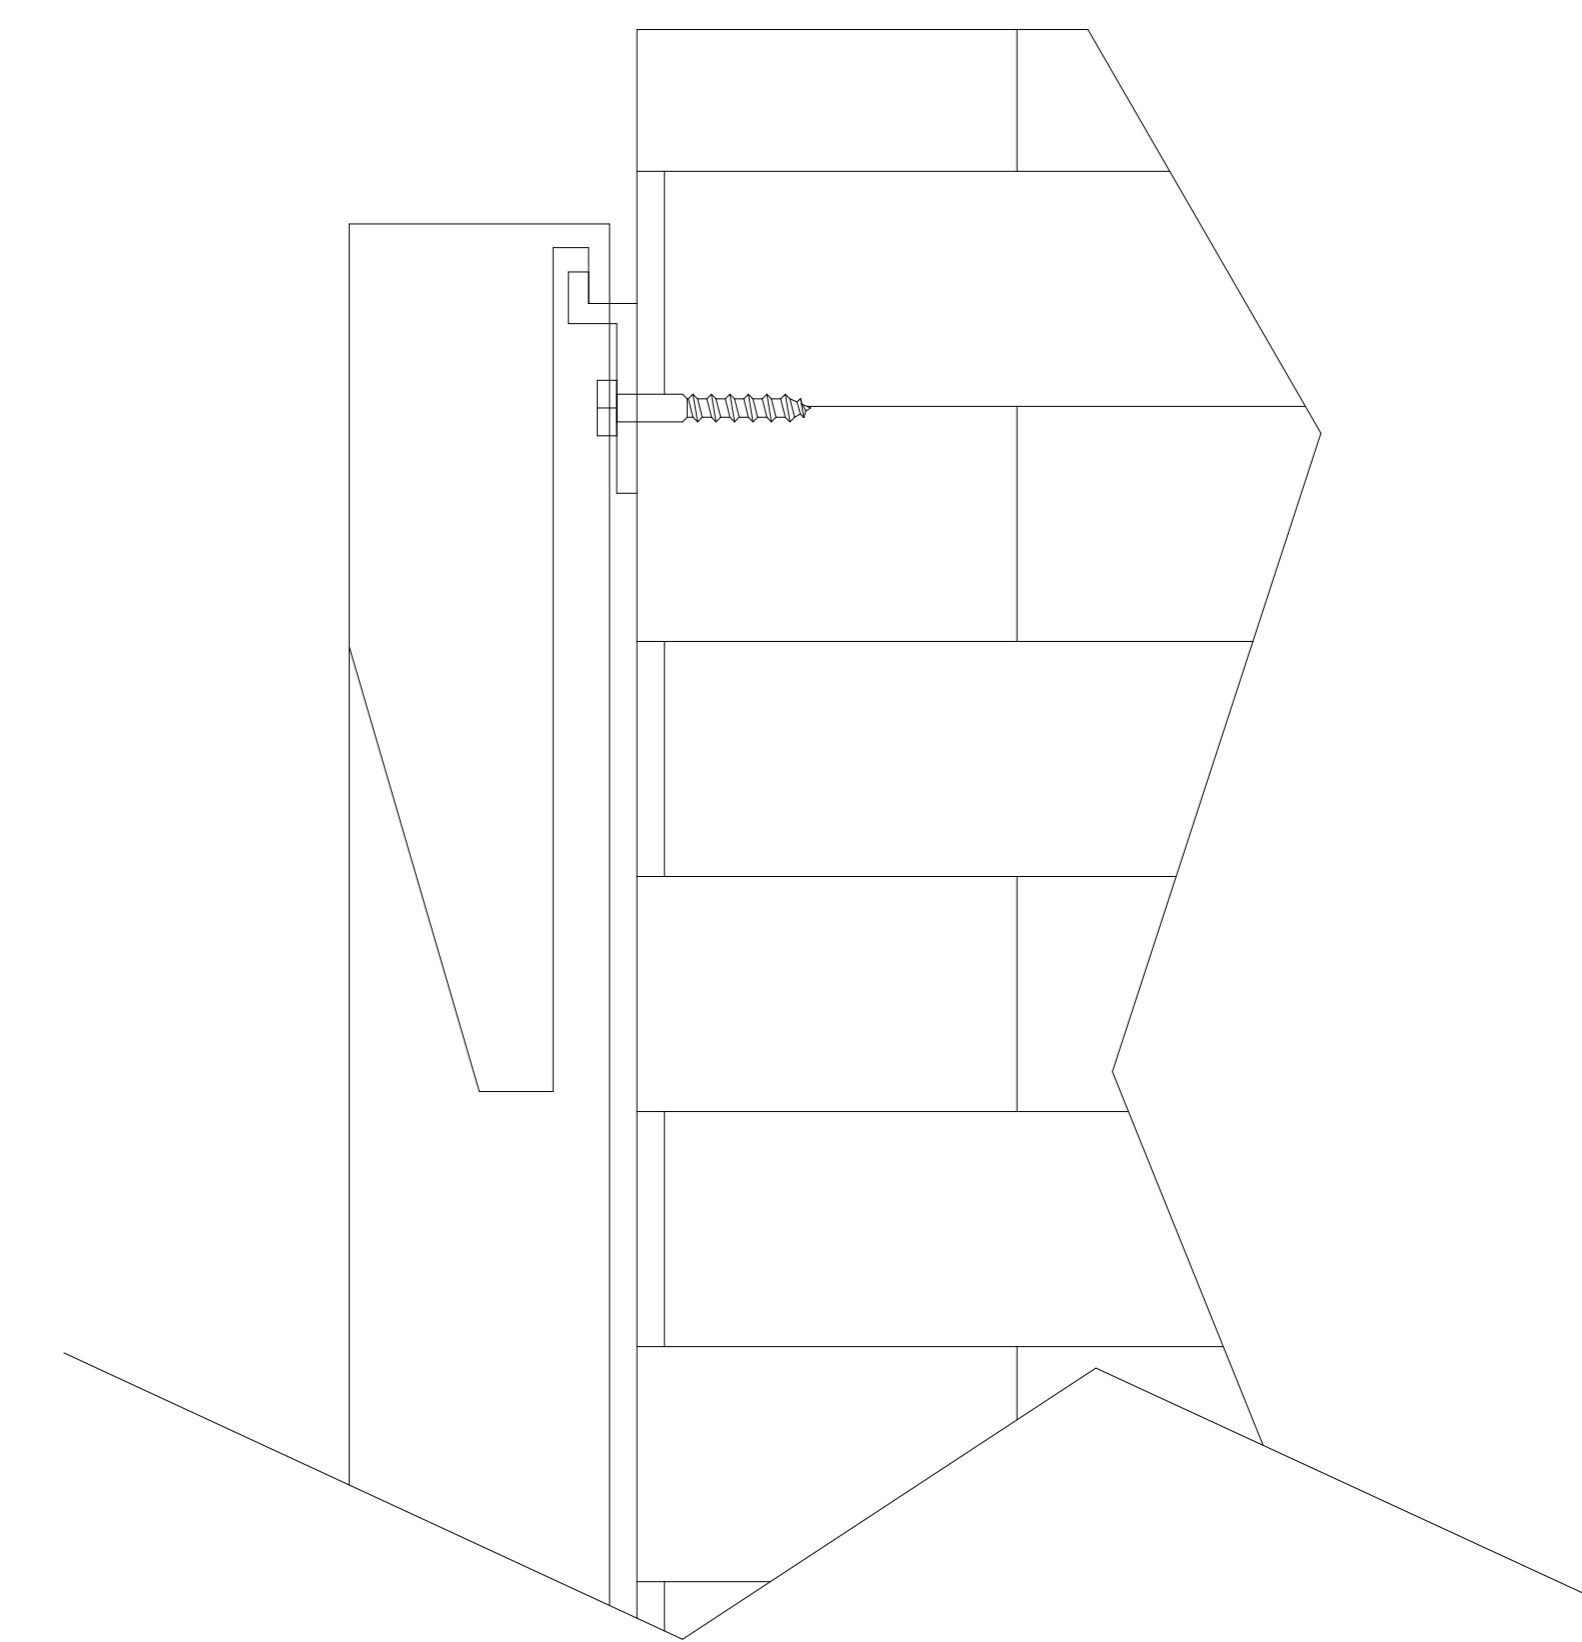

50"

Overall Width
125 $\frac{1}{2}$ "

Frame Thickness
1 $\frac{3}{4}$ "

Overall Height
74"

Viewable Size
135"

Viewable Height
66"

Viewable Width
117 $\frac{1}{2}$ "

Bezel Size
4"

Reference EVO 8K Fixed Frame
135" 16:9

Product Model: EV8K-F3-135-1.0

Scale 1:1

Page 1 of 2

5 4 3 2 1

C C

B B

A A

5 4 3 2 1

5

4

3

2

1

Mounting Bracket

Mounting Diagram

Black Backing

Back

Reference EVO 8K Fixed Frame
135" 16:9

Product Model: EV8K-F3-135-1.0

Not to Scale

Page 2 of 2

5

4