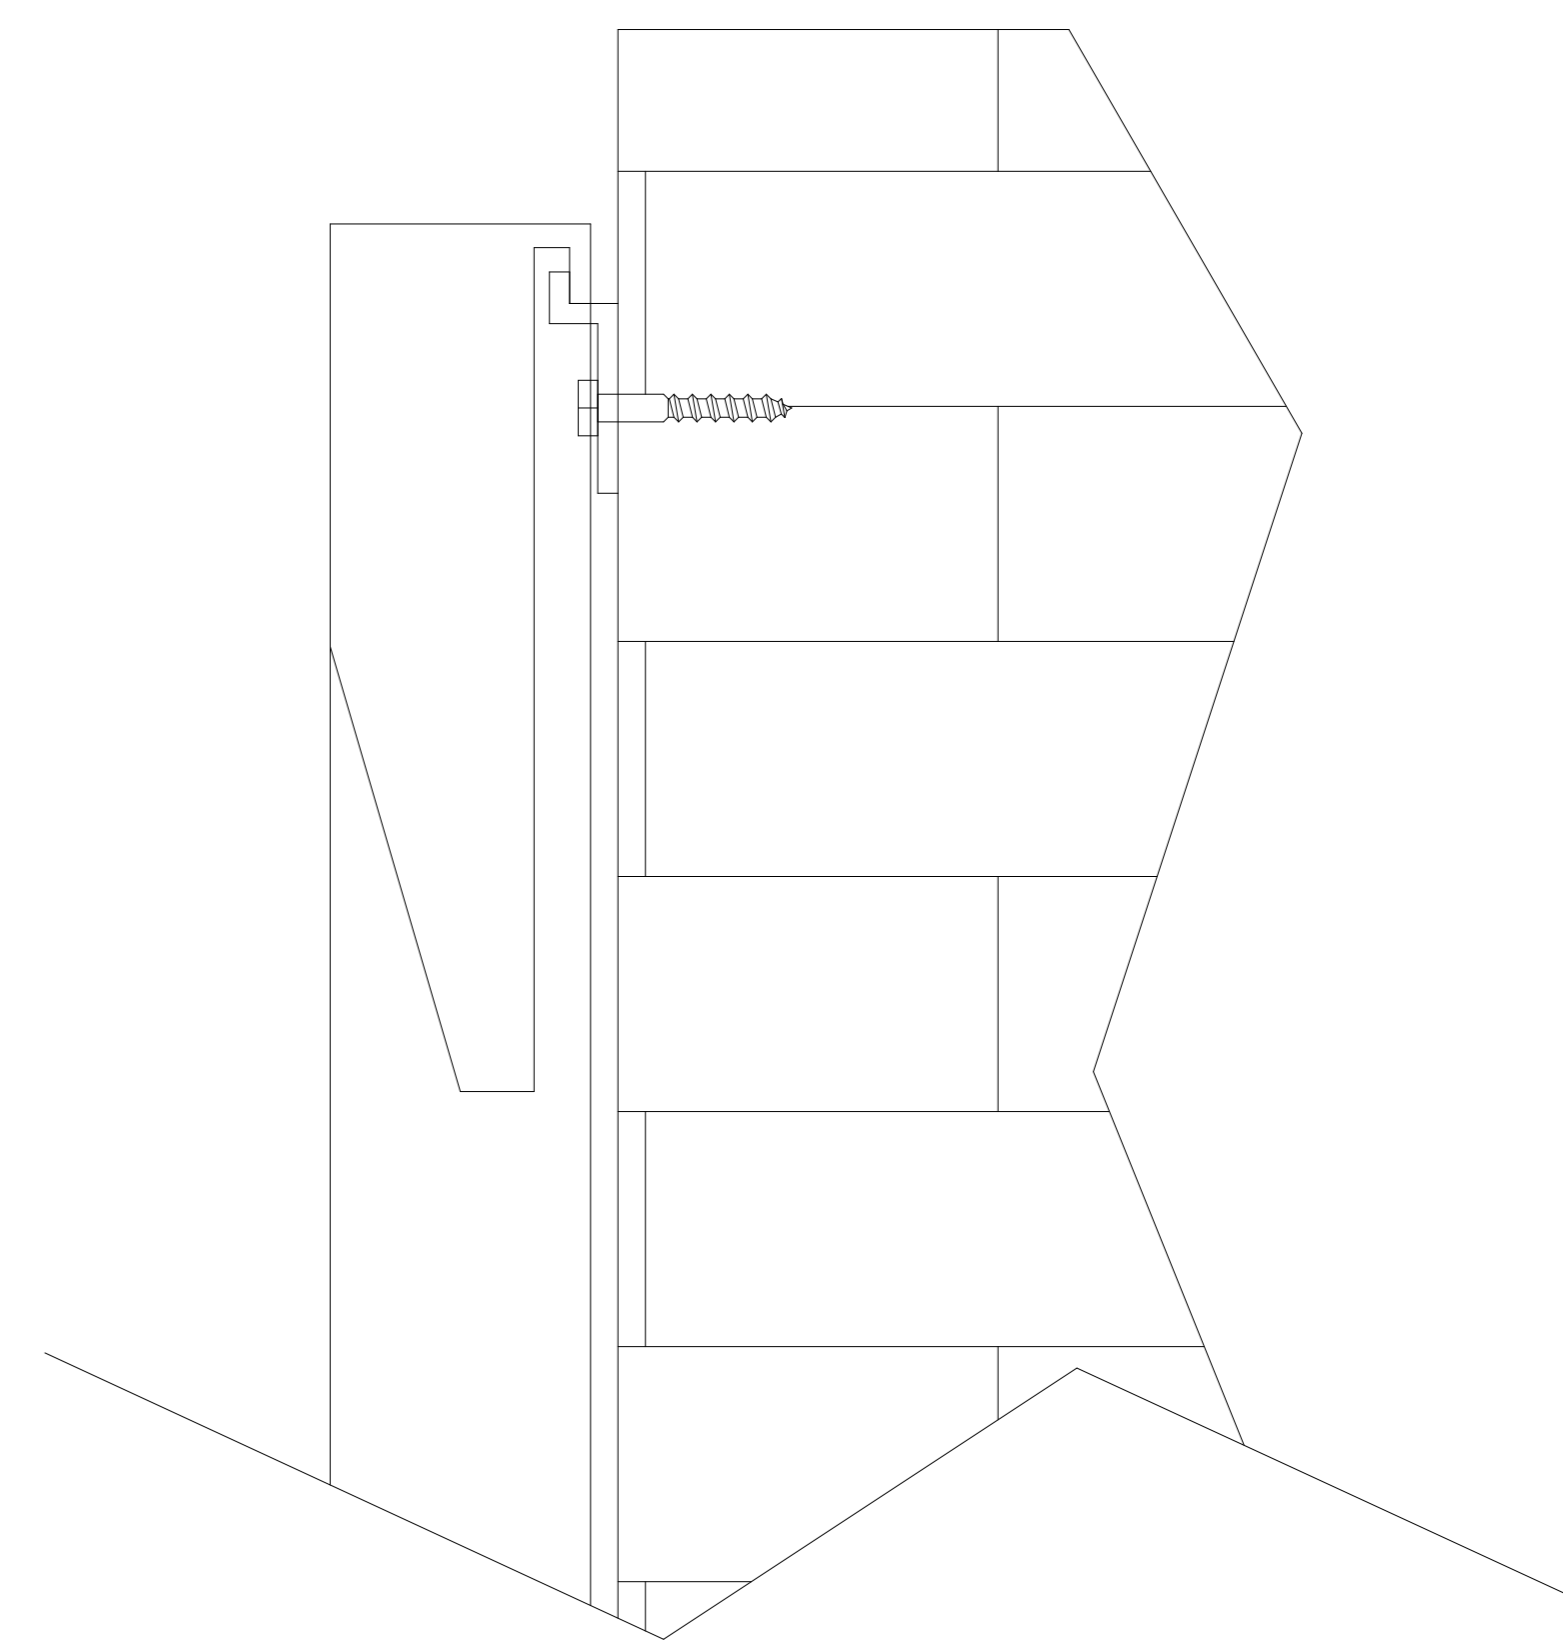

Reference EVO 8K Fixed Frame
150" 16:9

Product Model: EV8K-F3-150-1.0

Scale 1:1	Page 1 of 2
-----------	-------------

5

4

3

2

1

Mounting Bracket

Mounting Diagram

C

C

B

B

A

A

White Fabric Front

Front

Black Backing

Back

Reference EVO 8K Fixed Frame
150" 16:9

Product Model: EV8K-F3-150-1.0

Not to Scale

Page 2 of 2