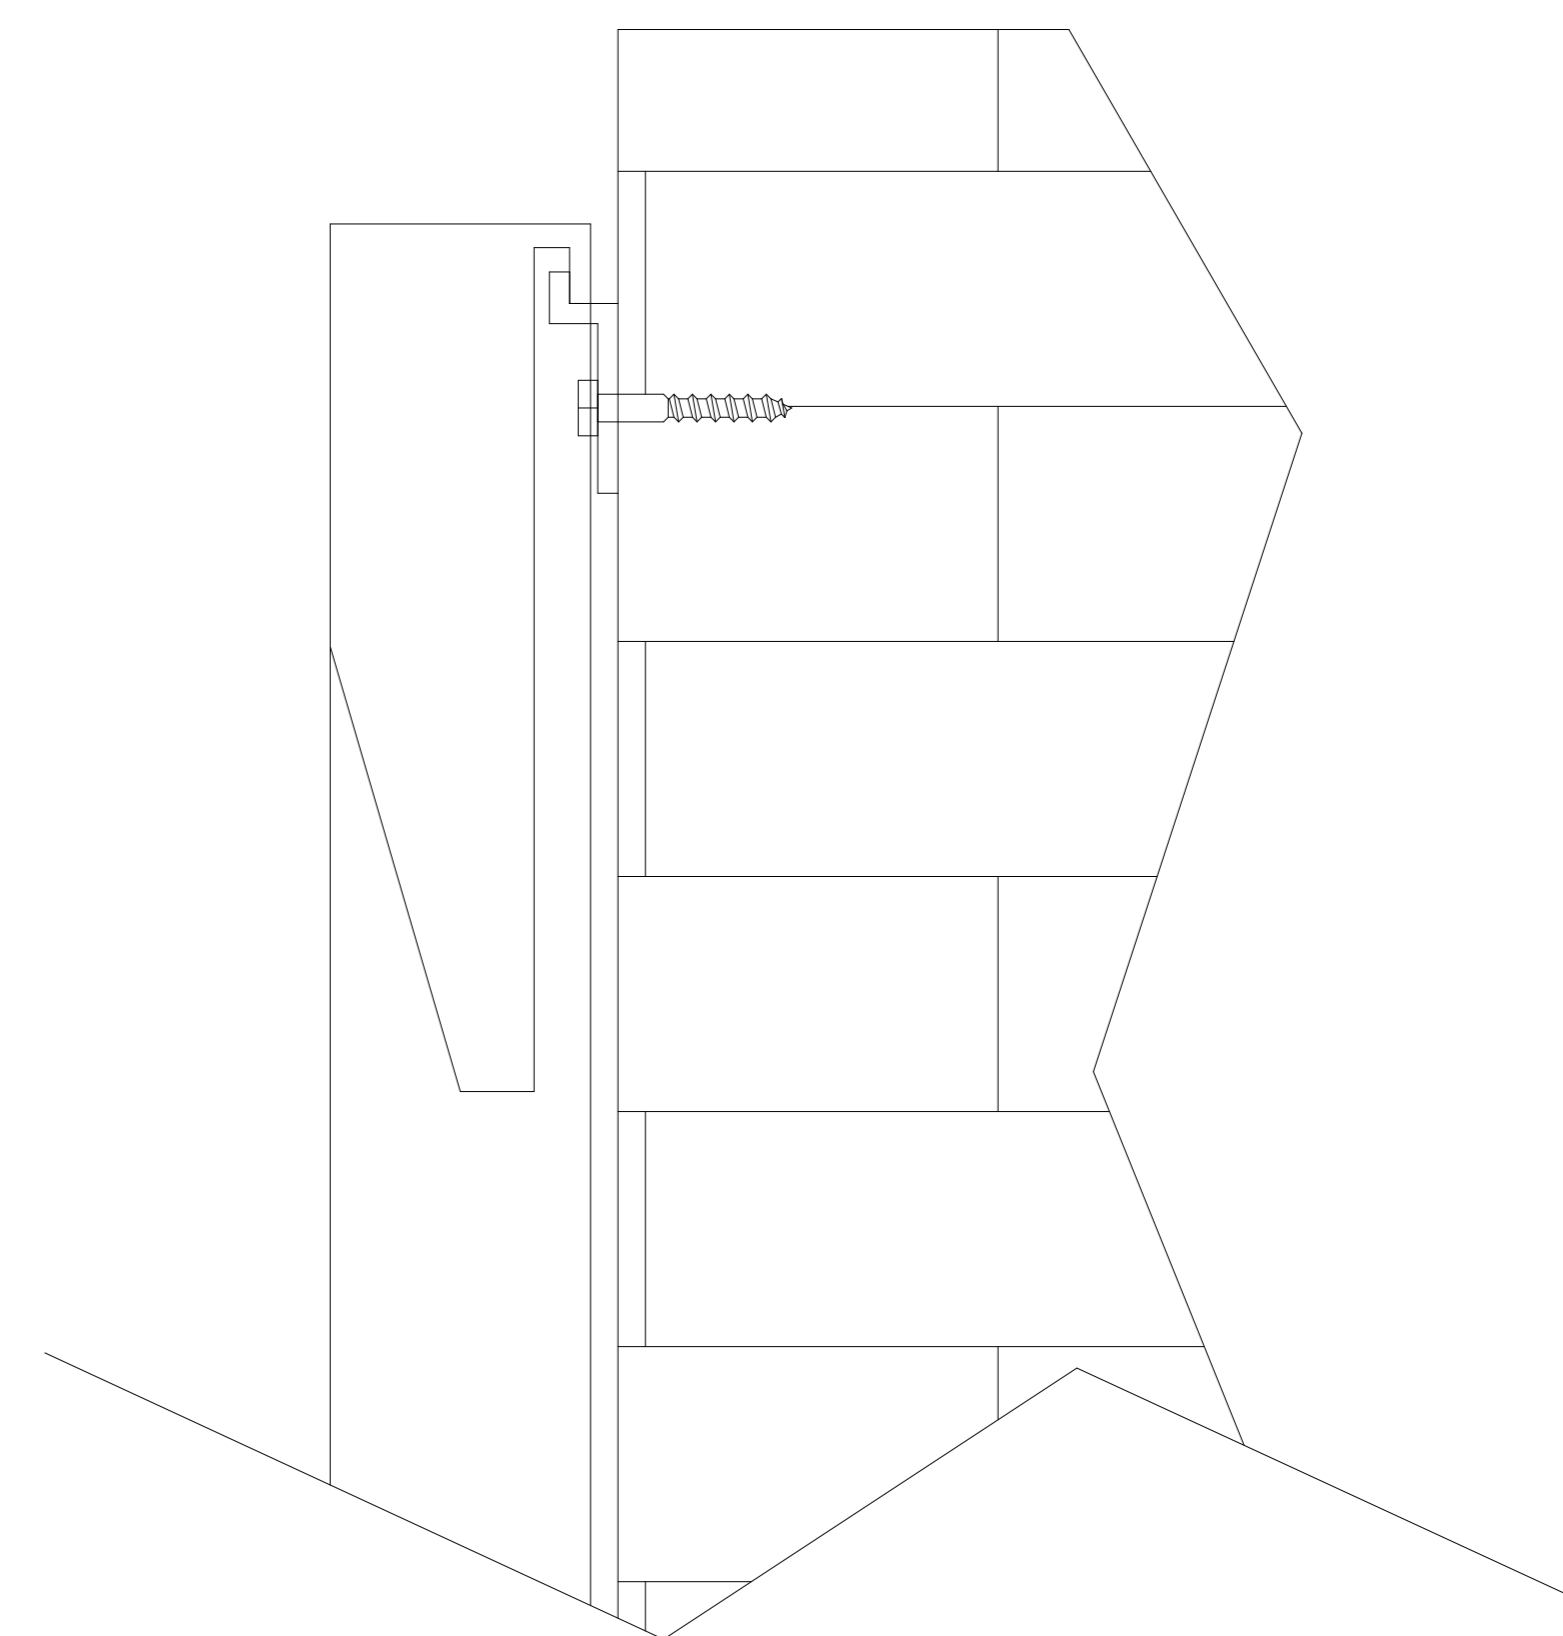

Overall Width

Frame Thickness

81 1/4"

1 3/4"

Overall Height  
49"

Viewable Size  
84"

Viewable Height  
41"

Viewable Width  
73 1/4"

B

B

Bezel Size  
4"

A

A

Reference EVO 8K Fixed Frame  
84" 16:9

Product Model: EV8K-F3-84-1.0

Scale 1:1

### Mounting Bracket

### Mounting Diagram

C

C

B

B

A

A

White Fabric Front