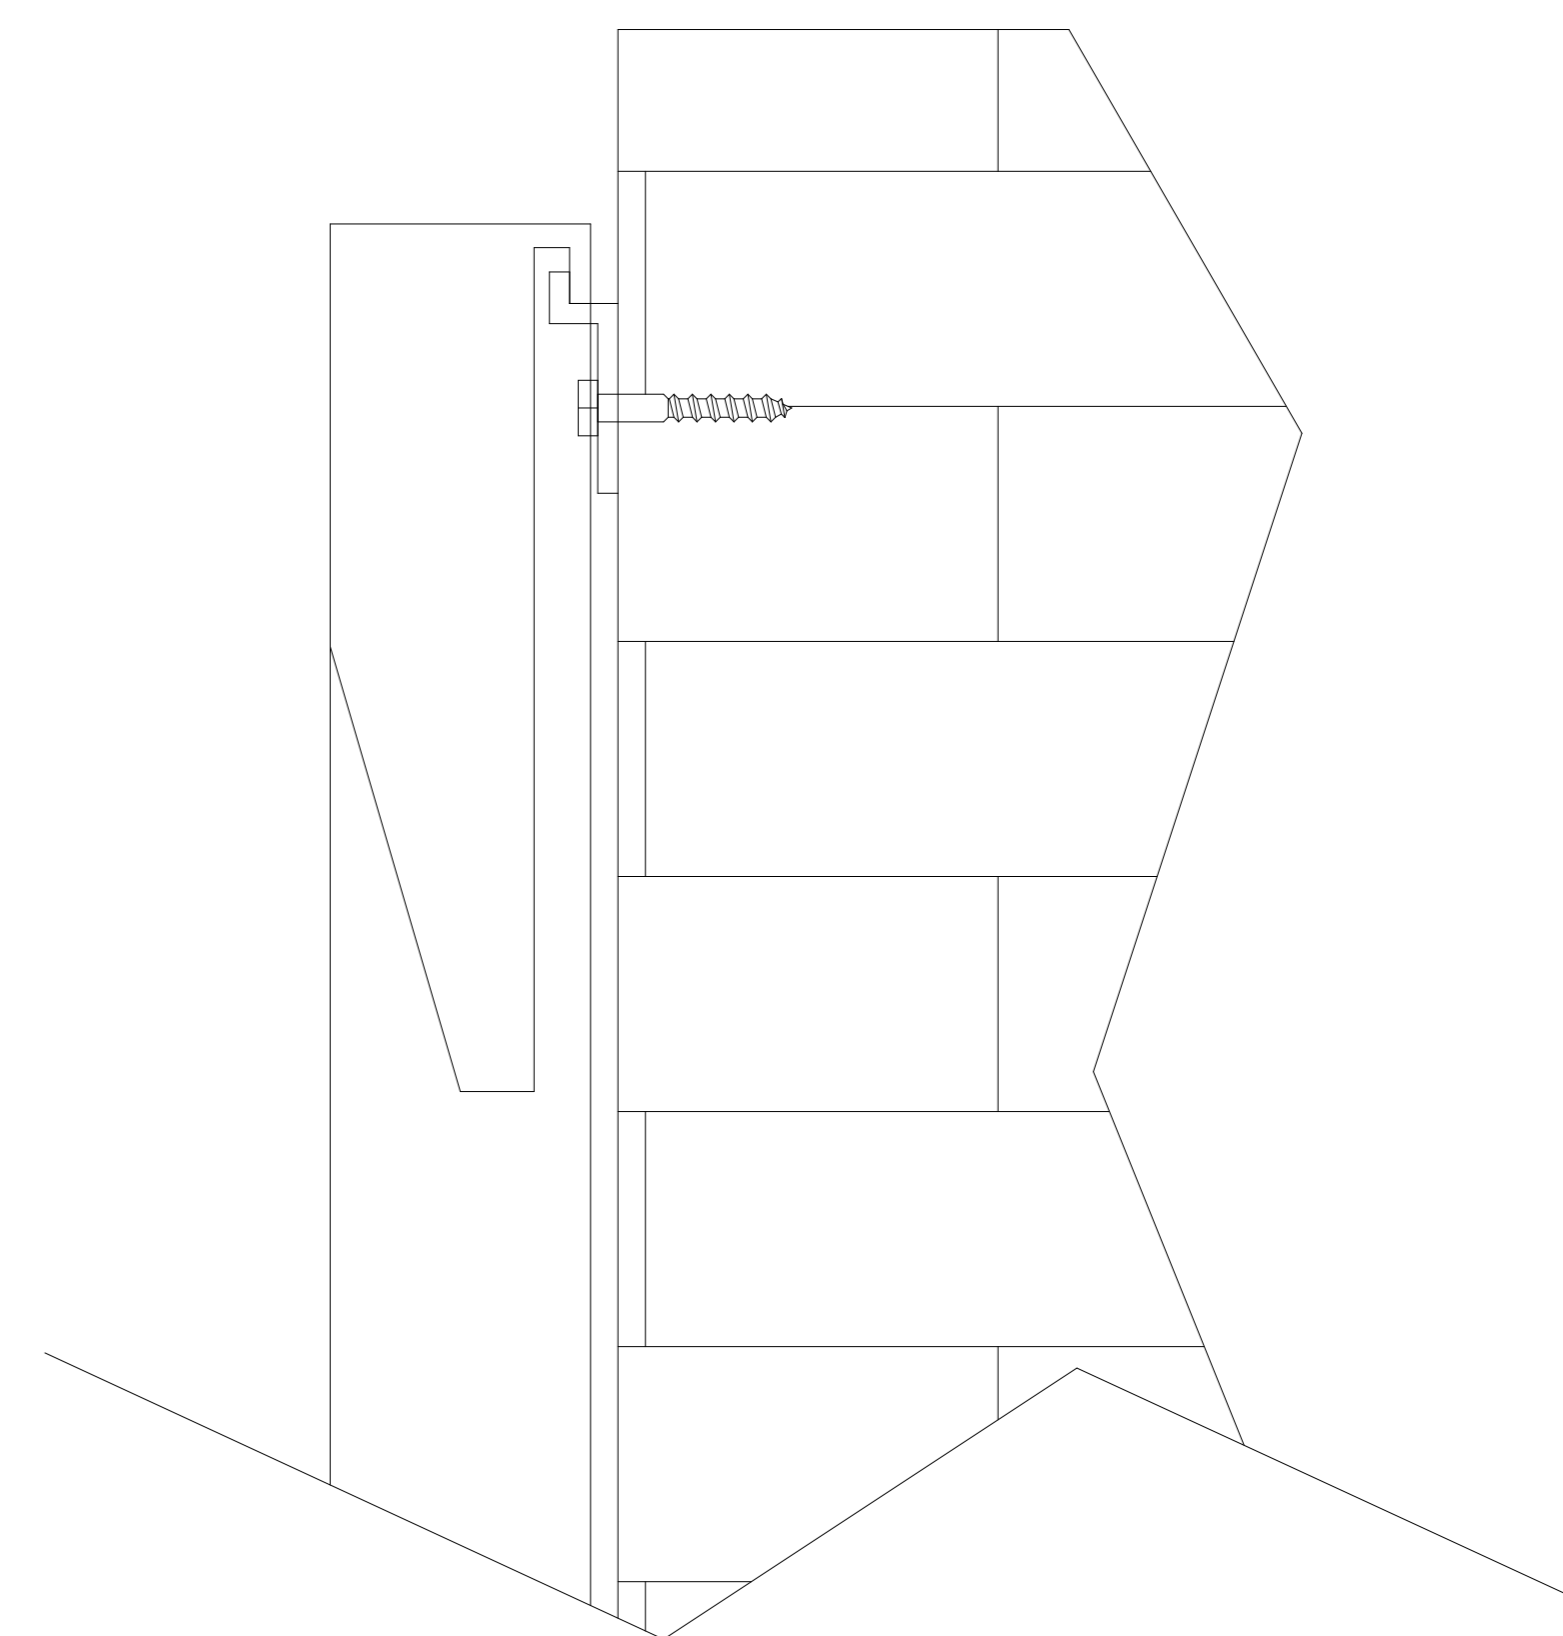

Reference EVO 8K Fixed Frame
92" 16:9

Product Model: EV8K-F3-92-1.0

Scale 1:1	Page 1 of 2
-----------	-------------

5 4 3 2 1

C C

B B

A A

5 4 3 2 1

5

4

3

2

1

Mounting Bracket

Mounting Diagram

C

C

B

B

A

A

White Fabric Front

Front

Black Backing

Back

Reference EVO 8K Fixed Frame
92" 16:9

Product Model: EV8K-F3-92-1.0

Not to Scale

Page 2 of 2

5

4

3