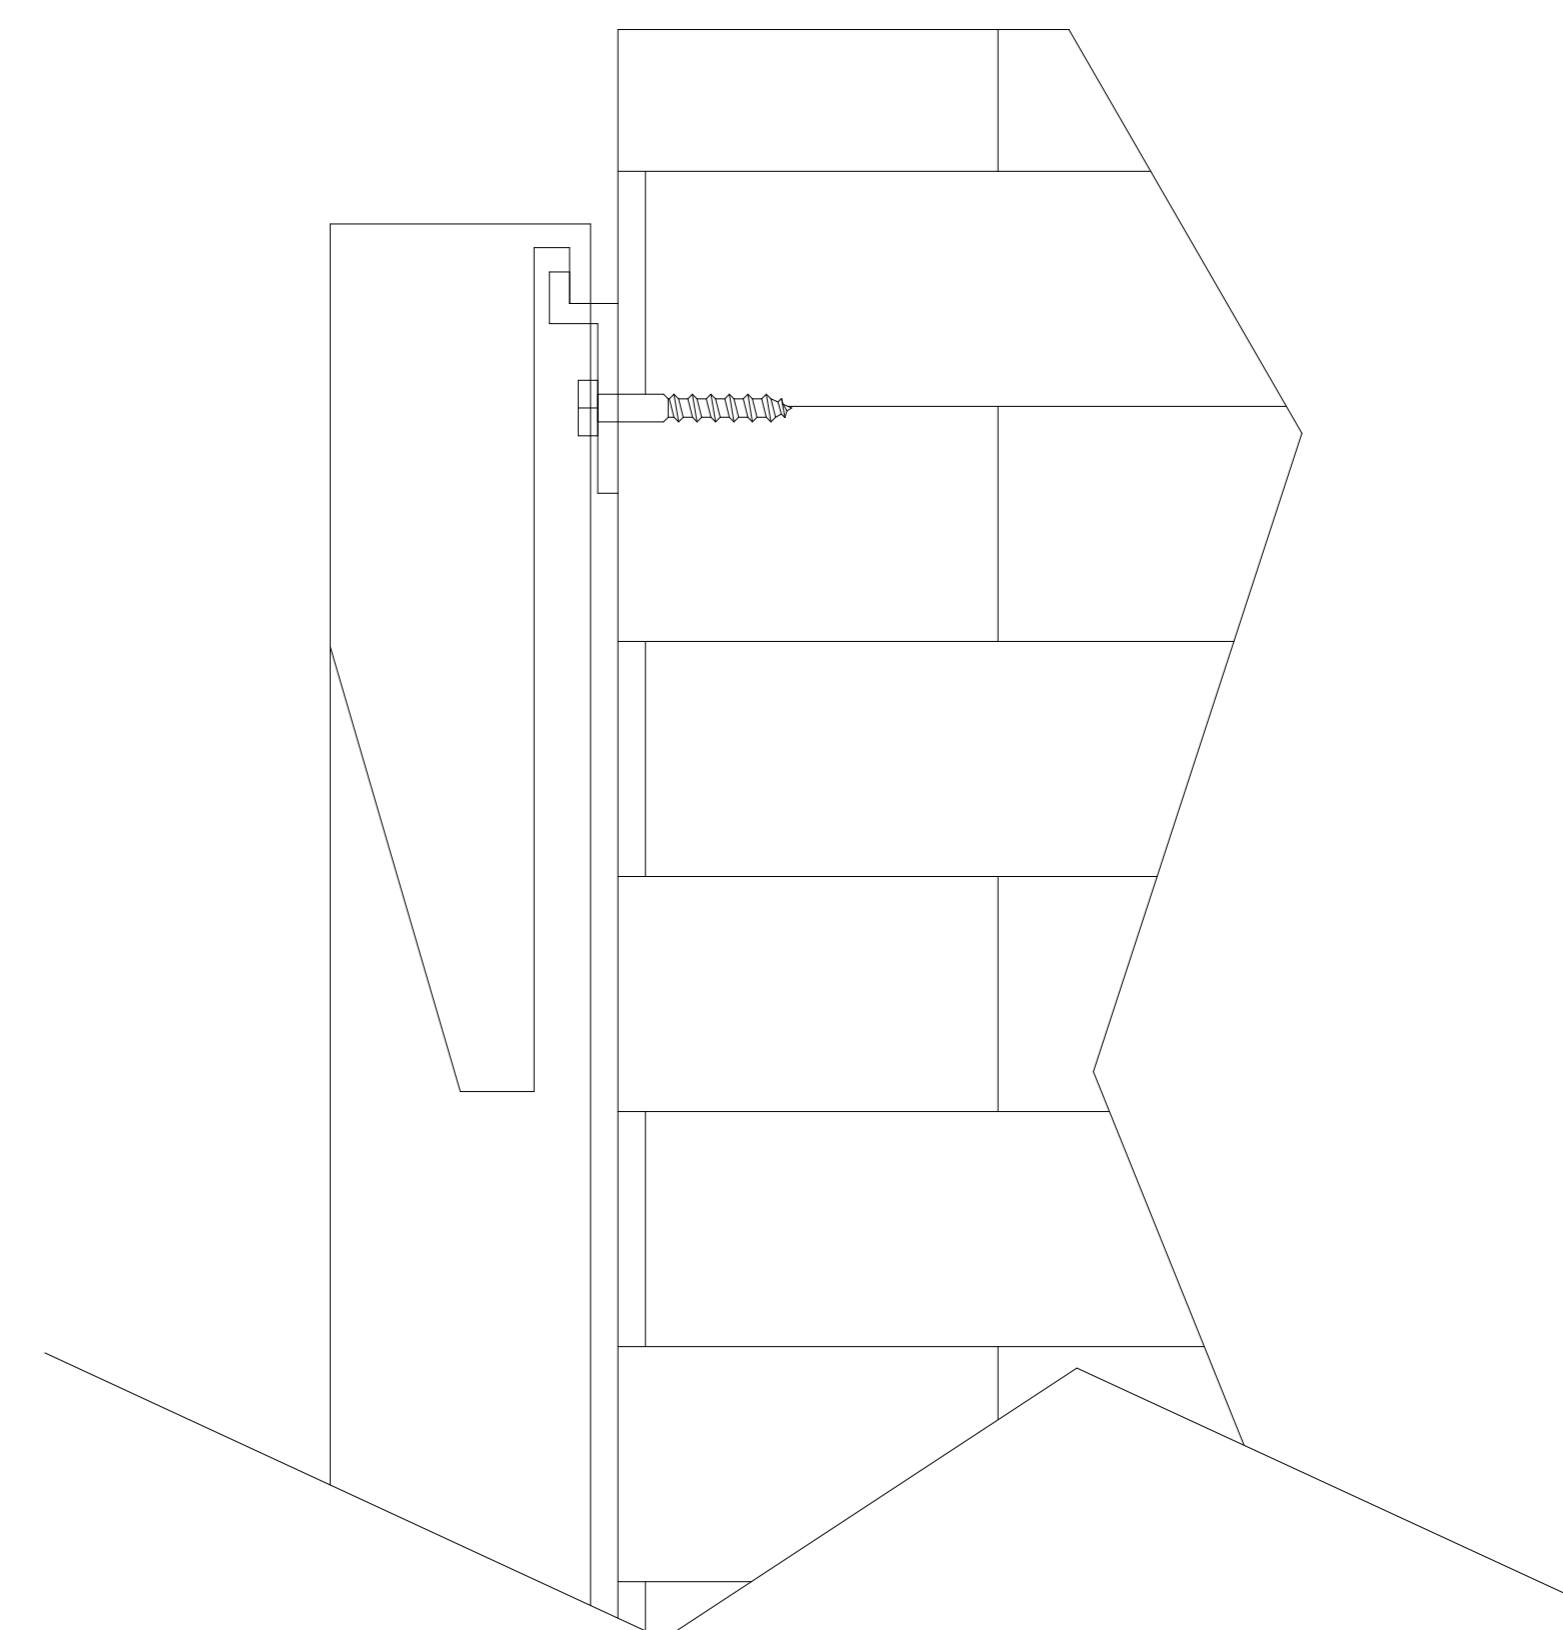

5

4

3

2

1

50"

Overall Width
95"

Frame Thickness
 $1\frac{3}{4}$ "

Overall Height
57"

Viewable Size
100"

Viewable Height
49"

Viewable Width
87"

Bezel Size
4"

EVO 8K AudioWeave Fixed
Frame 100" 16:9

Product Model:
EV8K-F3AW-100-1.15

Scale 1:1

3

2

1

Mounting Bracket

Mounting Diagram

C

C

B

B

A

A

White Fabric Front

Front

Black Backing

Back

EVO 8K AudioWeave Fixed
Frame 100" 16:9