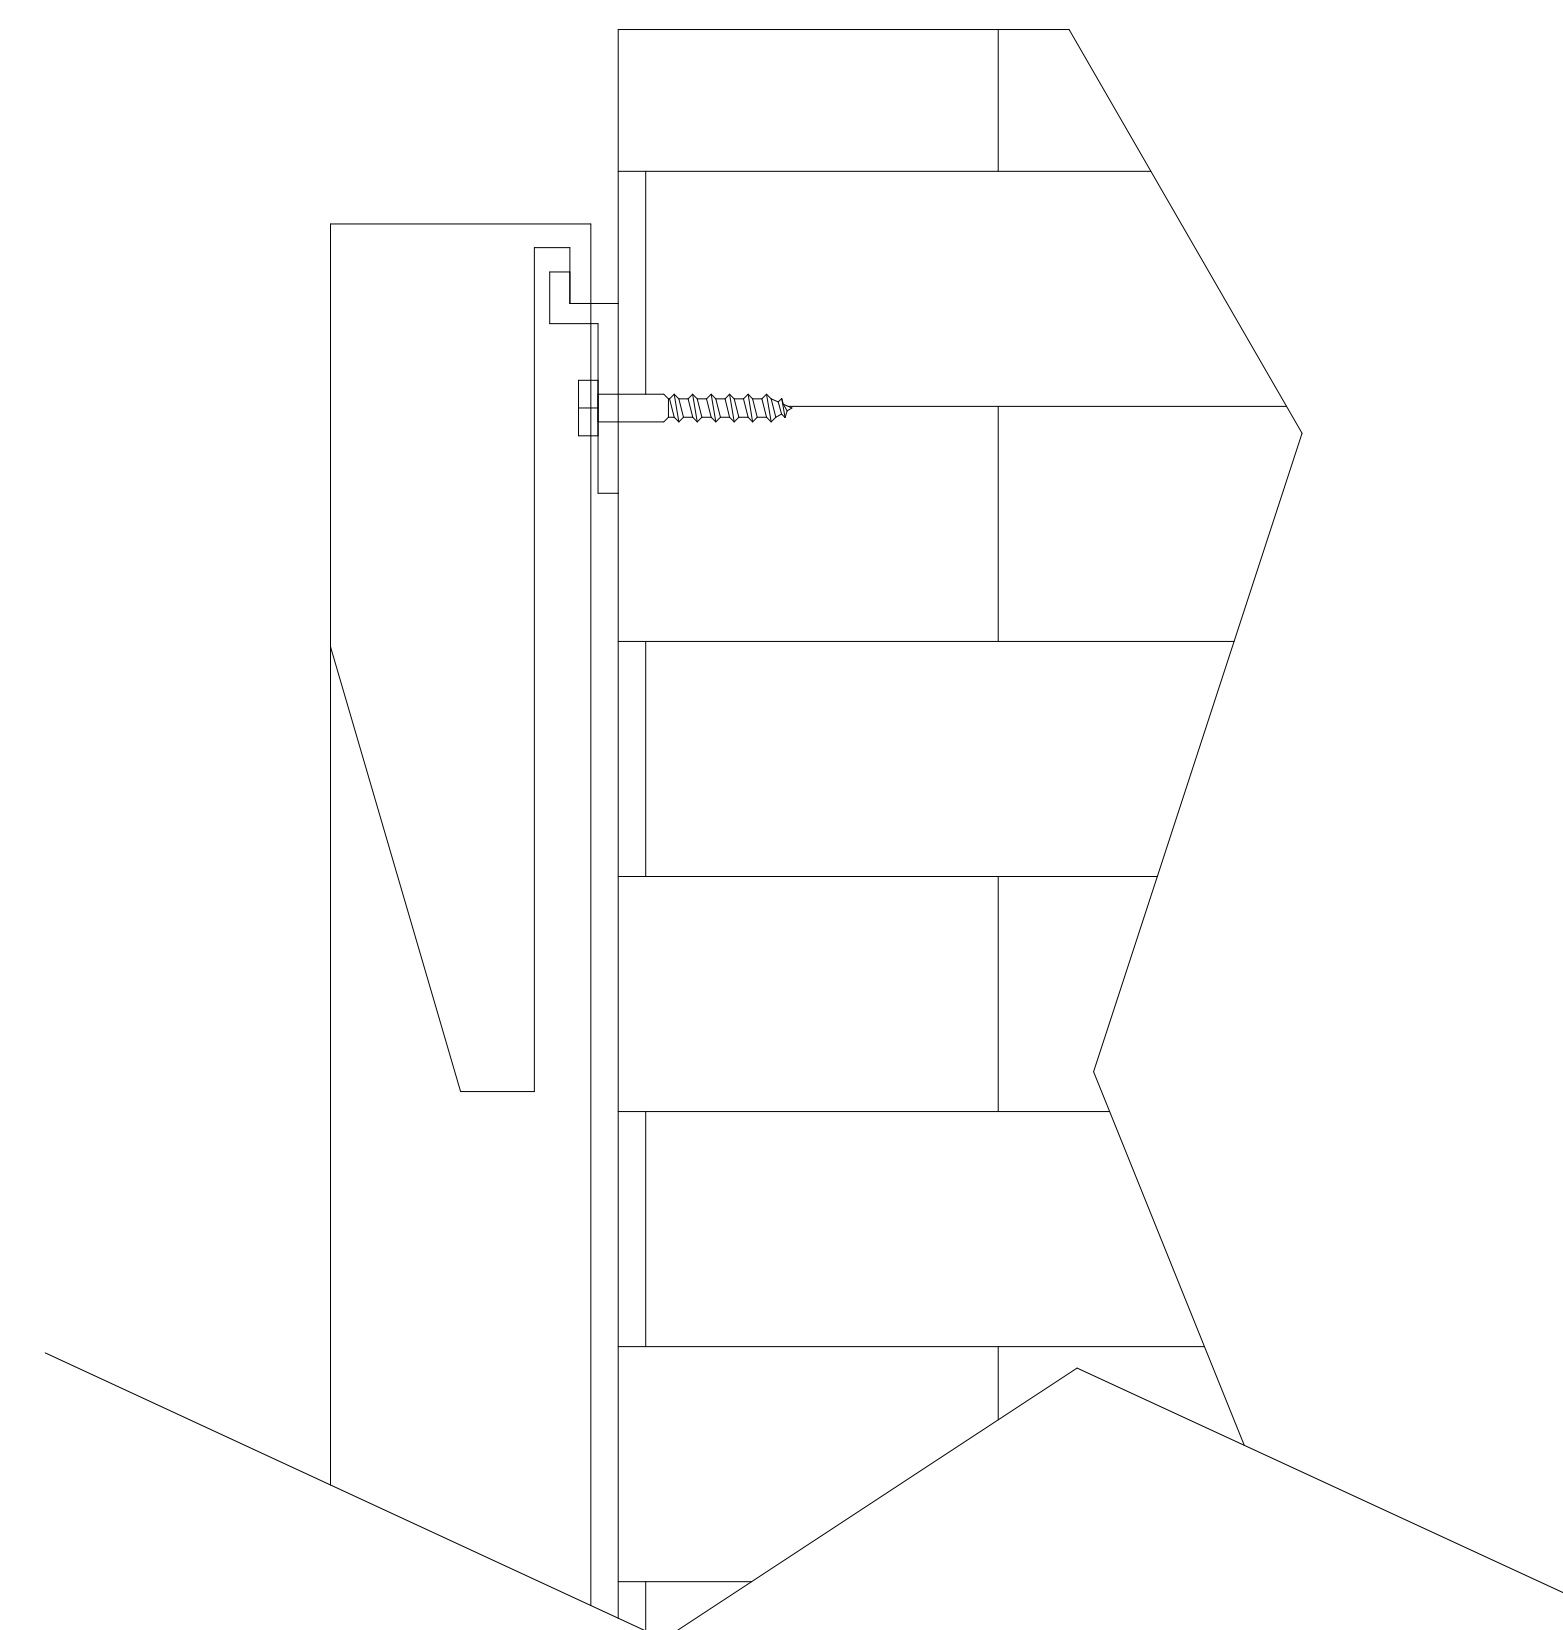

EVO 8K AudioWeave Fixed  
Frame 108" 16:9

Product Model:  
EV8K-F3AW-108-1.15

Scale 1:1	Page 1 of 2
-----------	-------------

5

4

3

2

1

### Mounting Bracket

### Mounting Diagram

C

C

B

B

A

A

White Fabric Front

Black Backing

EVO 8K AudioWeave Fixed  
Frame 108" 16:9

Product Model:  
EV8K-F3AW-108-1.15

Not to Scale

Page 2 of 2

5

4

3