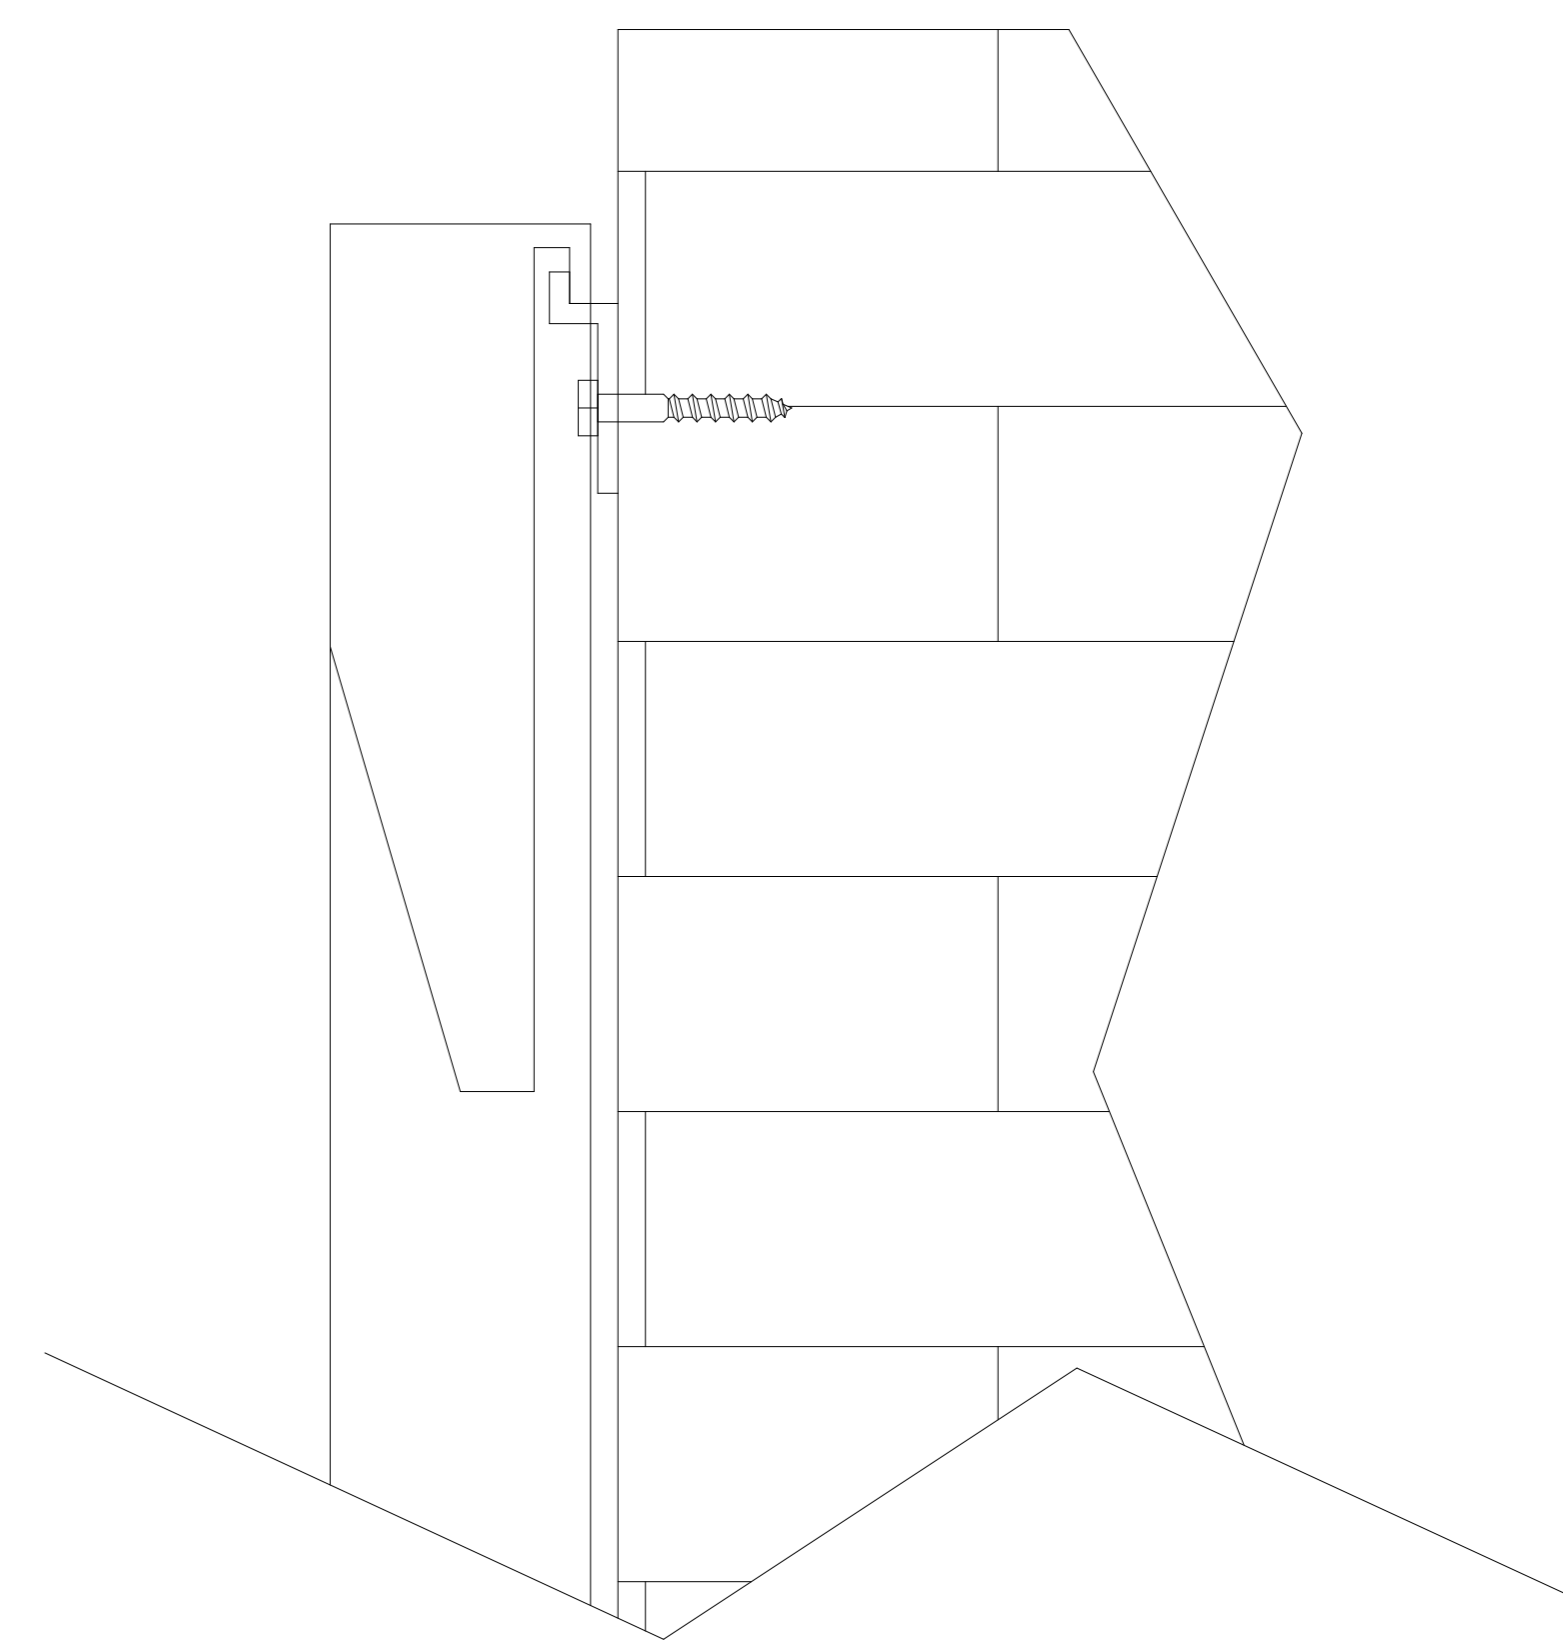

5 4 3 2 1

50"

Overall Width

127 ¹/₂"

Frame Thickness

1 ³/₄"

Overall Height
58 ³/₄"

Viewable Size
130"

Viewable Height
50 ³/₄"

Viewable Width
119 ¹/₂"

Bezel Size
4"

EVO 8K AudioWeave Fixed
Frame 130" 2.35:1

Product Model:
EV8K-F3AW-130-1.15-2.35

Scale 1:1

Page 1 of 2

5 4 3 2 1

2

1

Mounting Bracket

Mounting Diagram

White Fabric Front

Front

Black Backing

Back

EVO 8K AudioWeave Fixed
Frame 130" 2.35:1

Product Model:
EV8K-F3AW-130-1.15-2.35

Not to Scale

Page 2 of 2