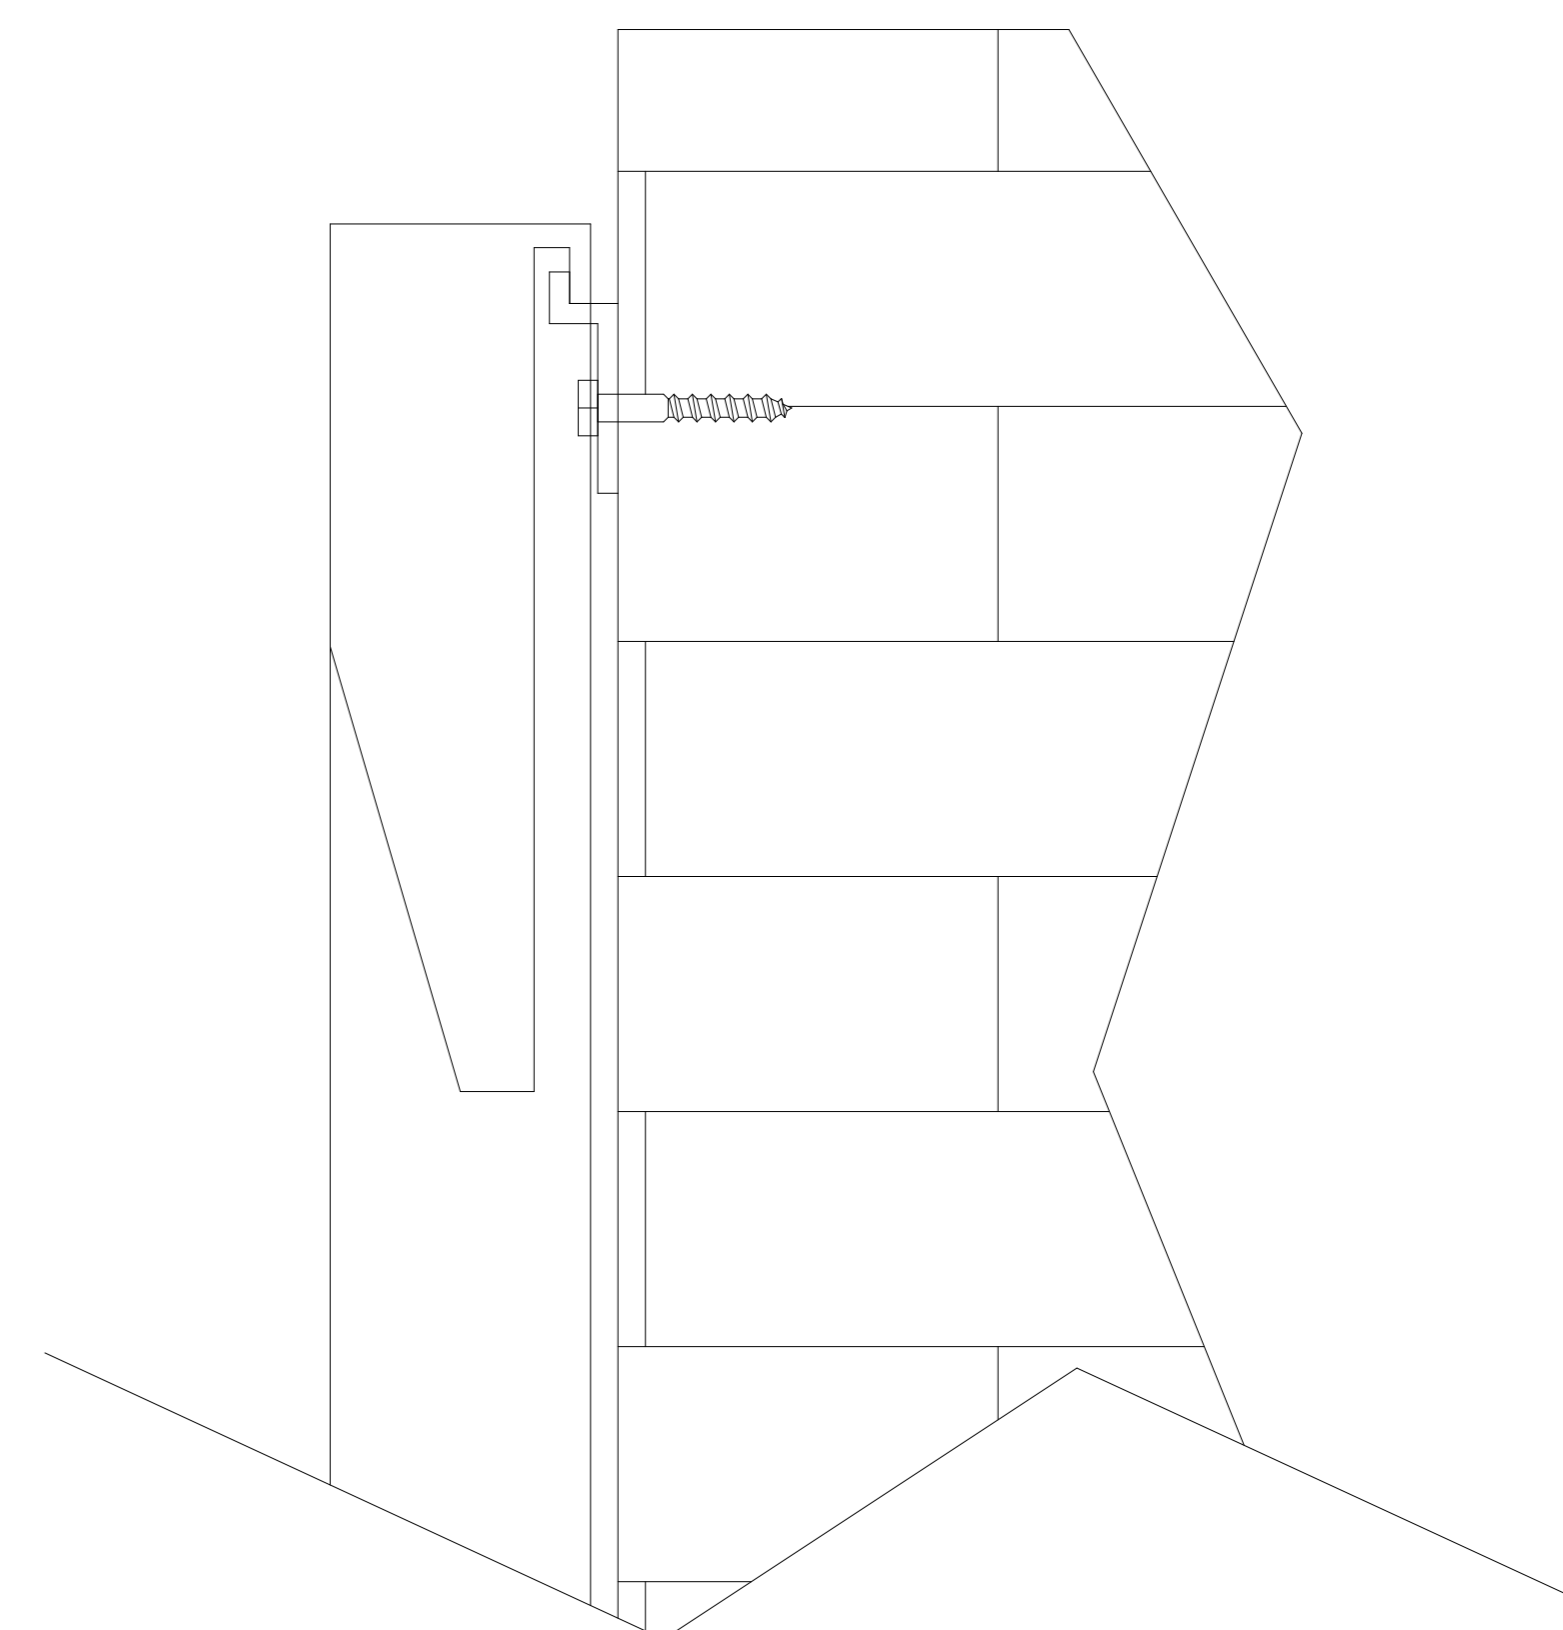

EVO 8K AudioWeave Fixed
Frame 135" 16:9

Product Model:
EV8K-F3AW-135-1.15

Scale 1:1	Page 1 of 2
-----------	-------------

5

4

3

2

1

Mounting Bracket

Mounting Diagram

C

C

B

B

A

A

White Fabric Front

Front

Black Backing

Back

EVO 8K AudioWeave Fixed Frame 135" 16:9

Product Model:
EV8K-F3AW-135-1.15

Not to Scale

Page 2 of 2