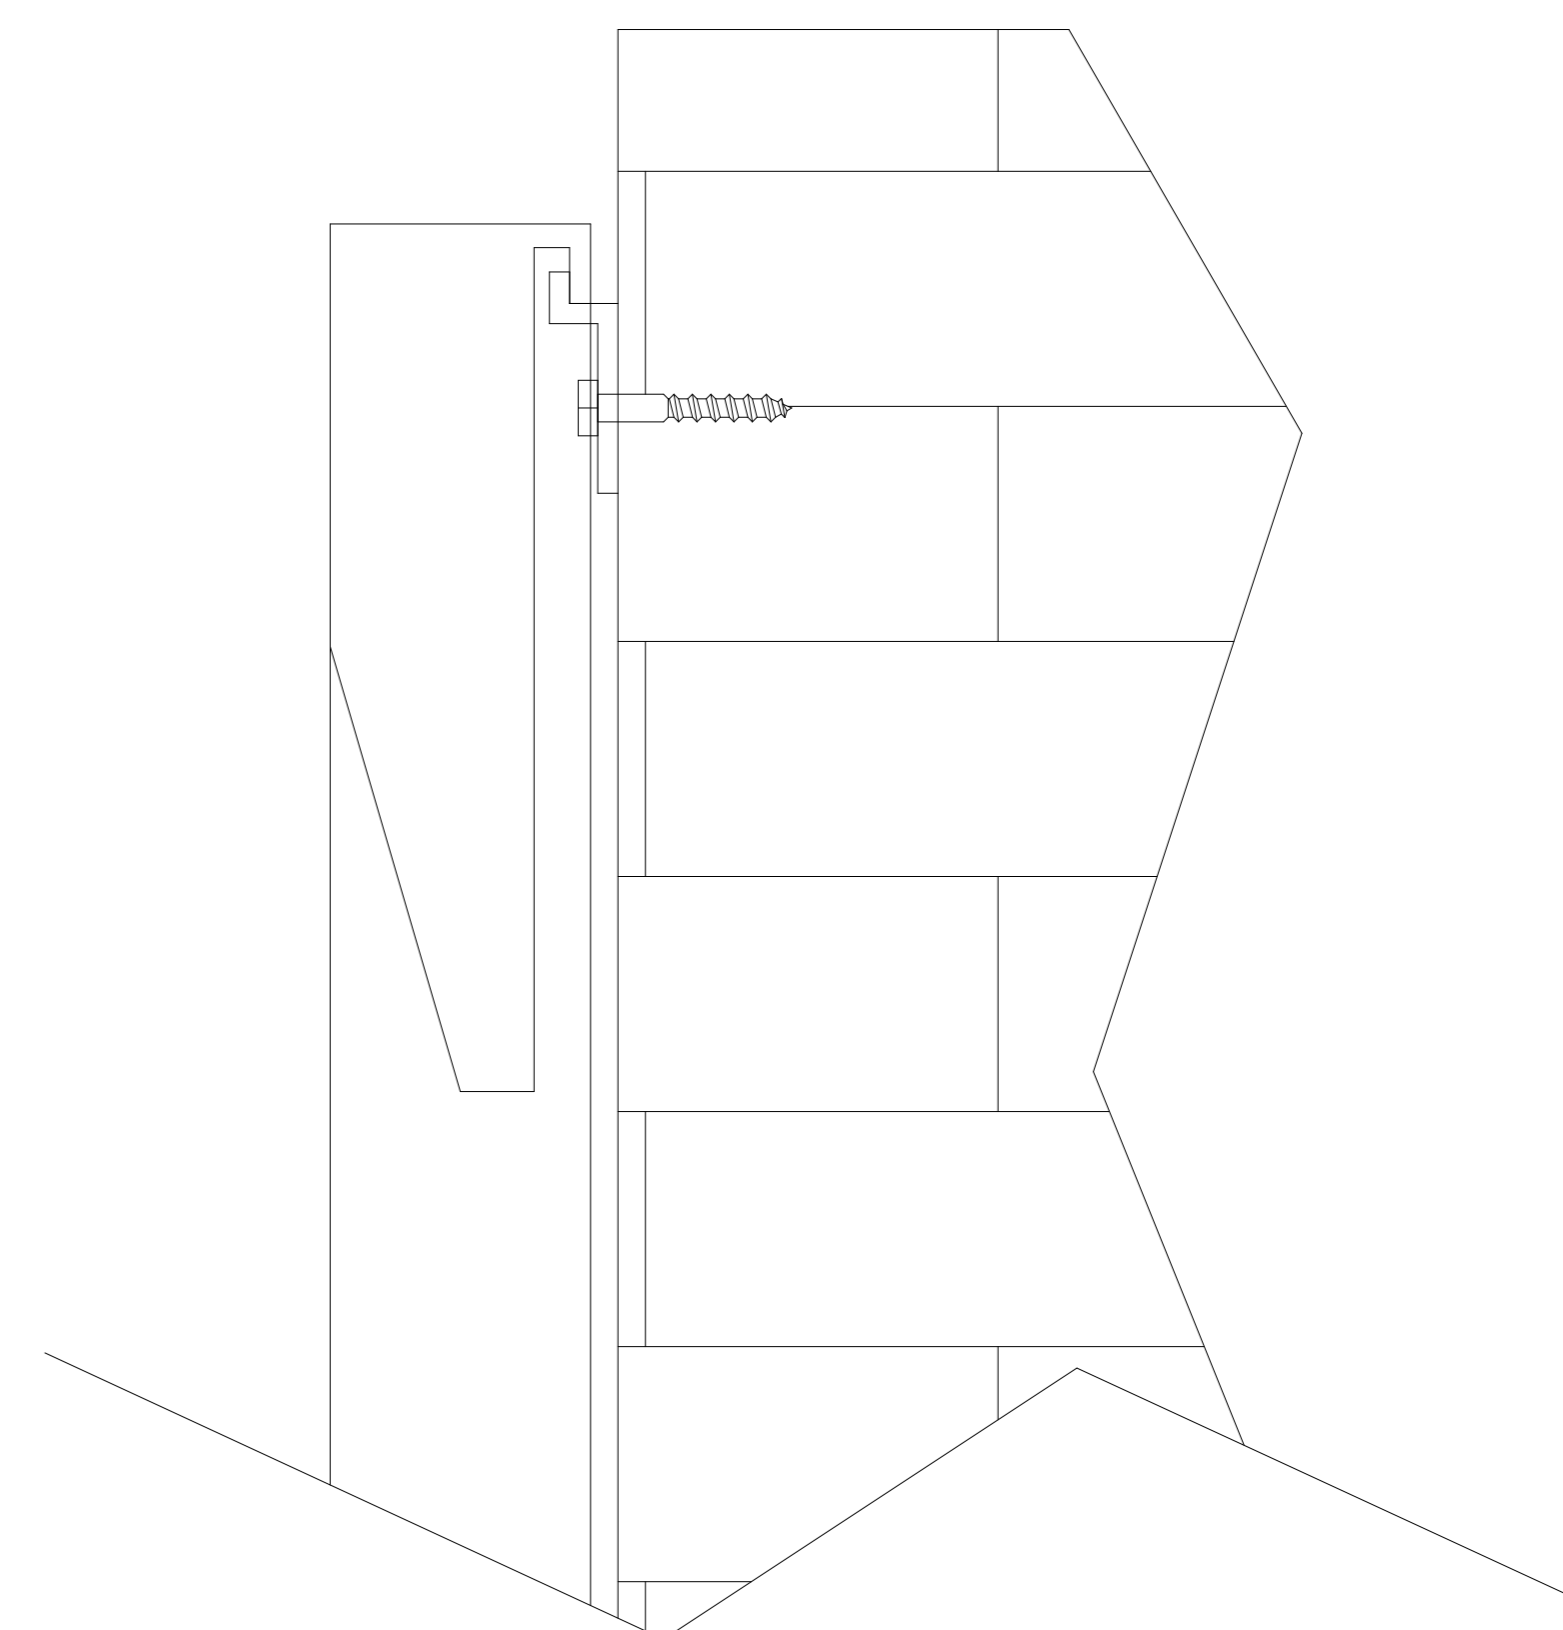

5

4

3

2

1

50"

Overall Width

$138 \frac{3}{4}$ "

Frame Thickness

$1 \frac{3}{4}$ "

Overall Height
 $81 \frac{1}{2}$ "

Viewable Size
150"

Viewable Height
 $73 \frac{1}{2}$ "

Viewable Width
 $130 \frac{3}{4}$ "

Bezel Size
4"

EVO 8K AudioWeave Fixed
Frame 150" 16:9

5

4

3

2

1

Mounting Bracket

Mounting Diagram

C

C

B

B

A

A

White Fabric Front

Black Backing

EVO 8K AudioWeave Fixed
Frame 150" 16:9