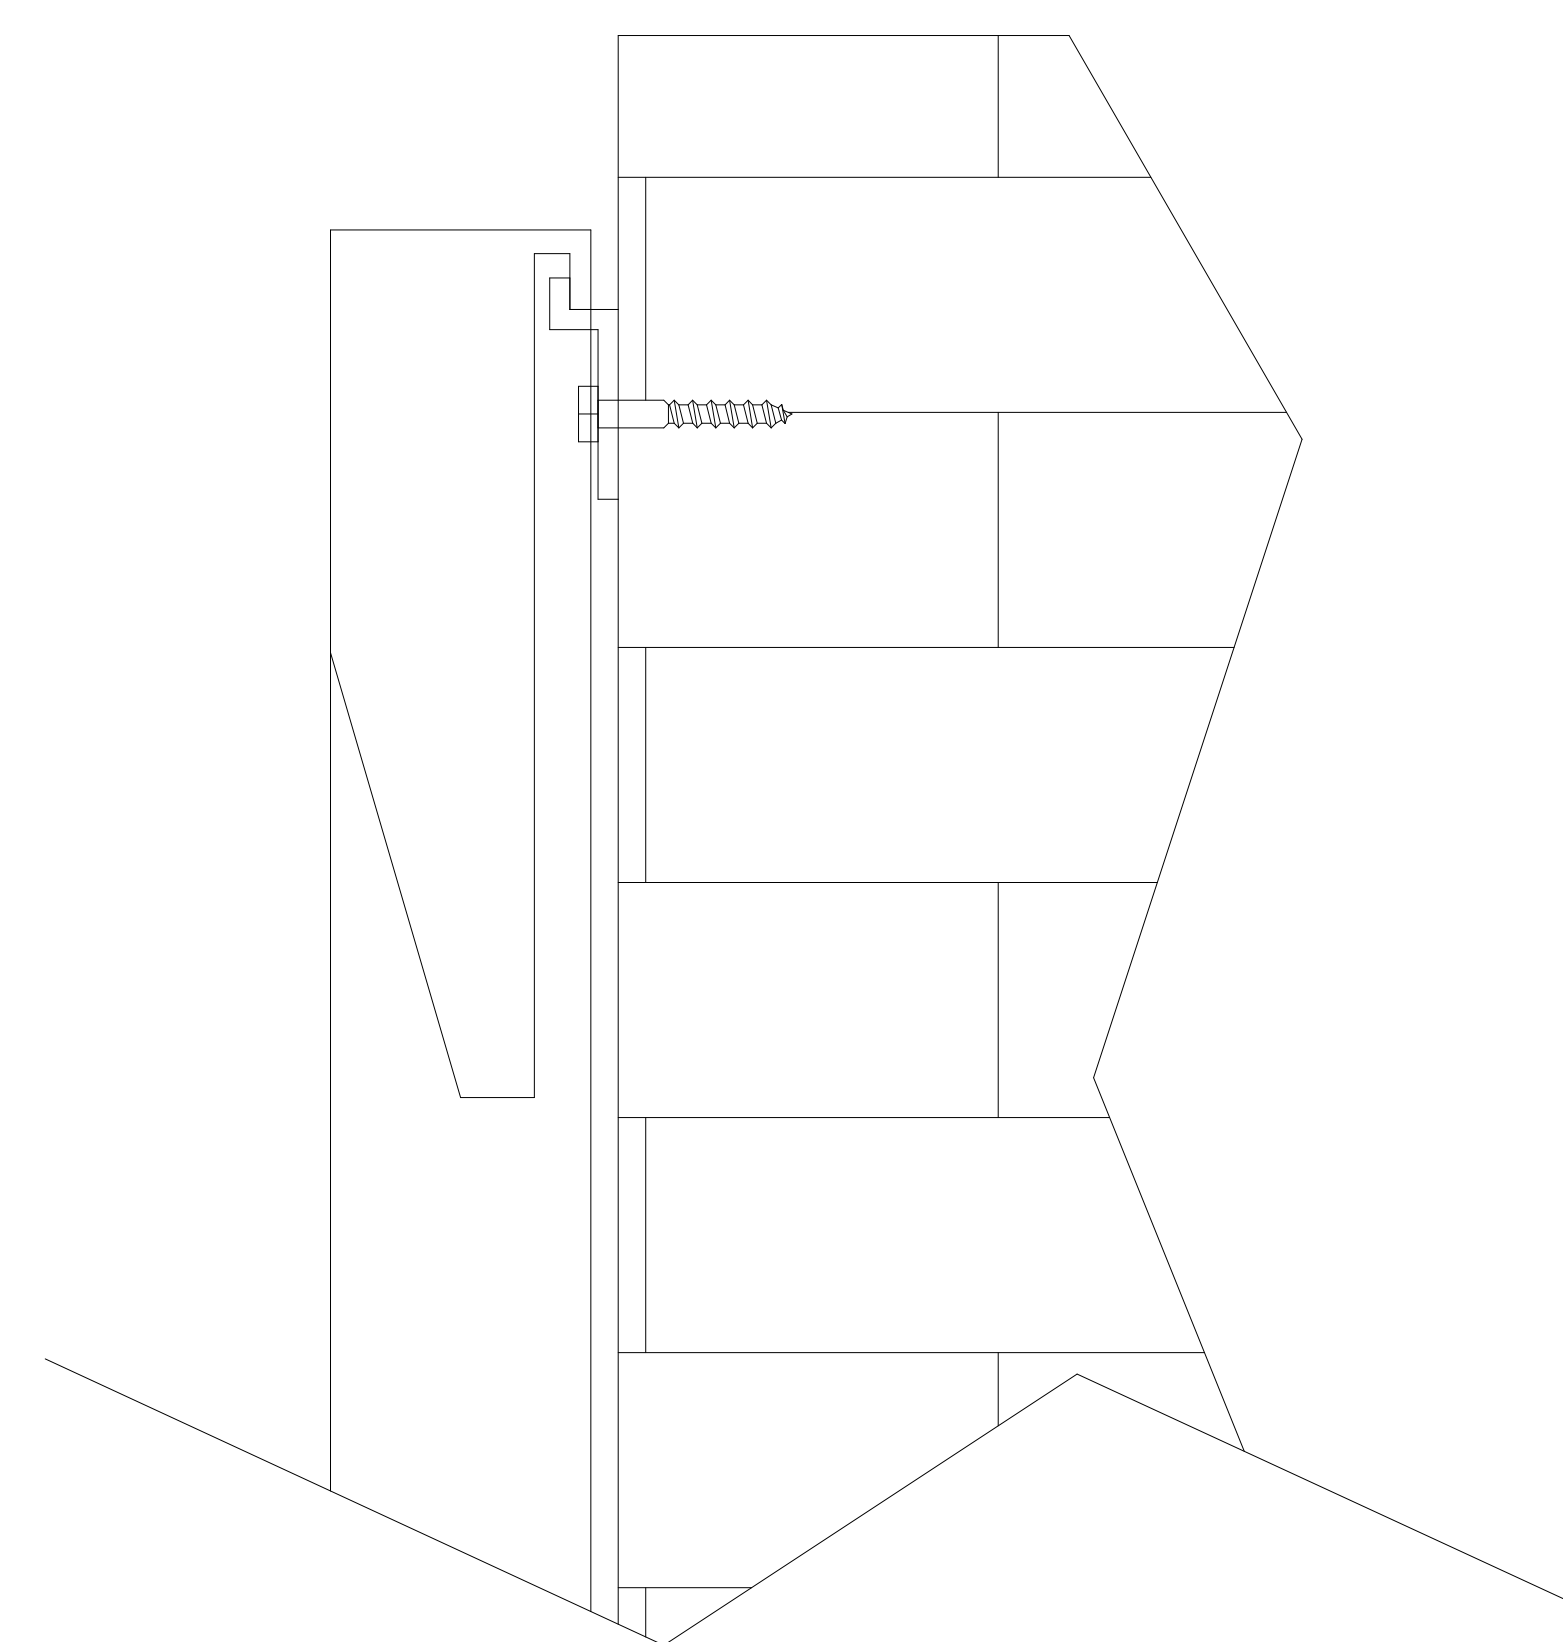

5

4

3

2

1

Mounting Bracket

Mounting Diagram

C

C

B

B

A

A

White Fabric Front

Black Backing

EVO 8K AudioWeave Fixed
Frame 165" 16:9

Product Model:
EV8K-F3AW-165-1.15

Not to Scale

Page 2 of 2

5

4

3

2

1