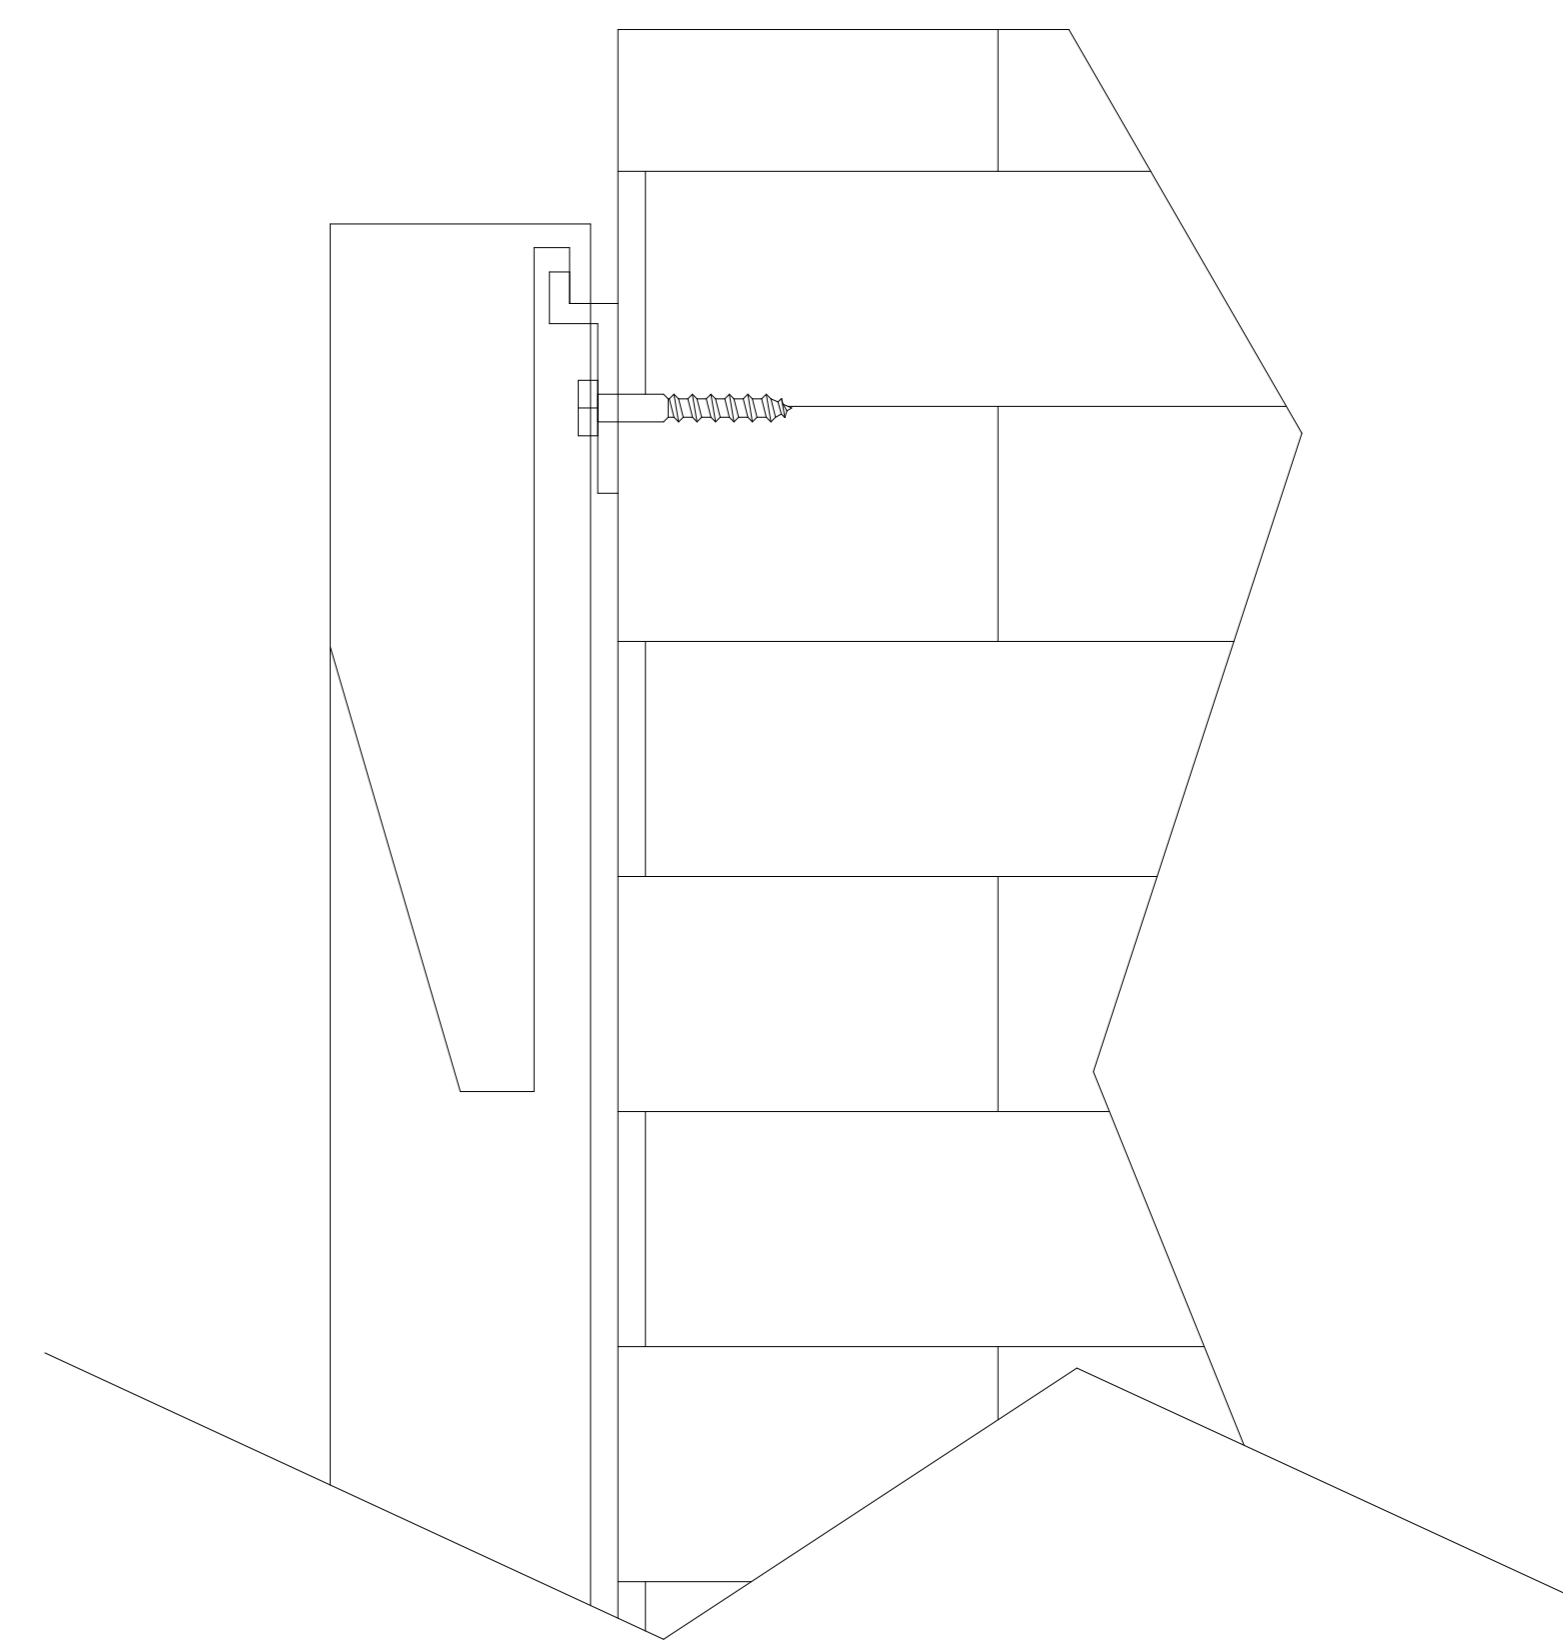

5 4 3 2 1

50"

Overall Width
165"

Frame Thickness
 $1\frac{3}{4}$ "

Overall Height
 $96\frac{1}{2}$ "

Viewable Size
180"

Viewable Height
 $88\frac{1}{2}$ "

Viewable Width
157"

Mounting Bracket

Mounting Diagram

White Fabric Front

Front

Black Backing

Back

EVO 8K AudioWeave Fixed
Frame 180" 16:9

Product Model:
EV8K-F3AW-180-1.15