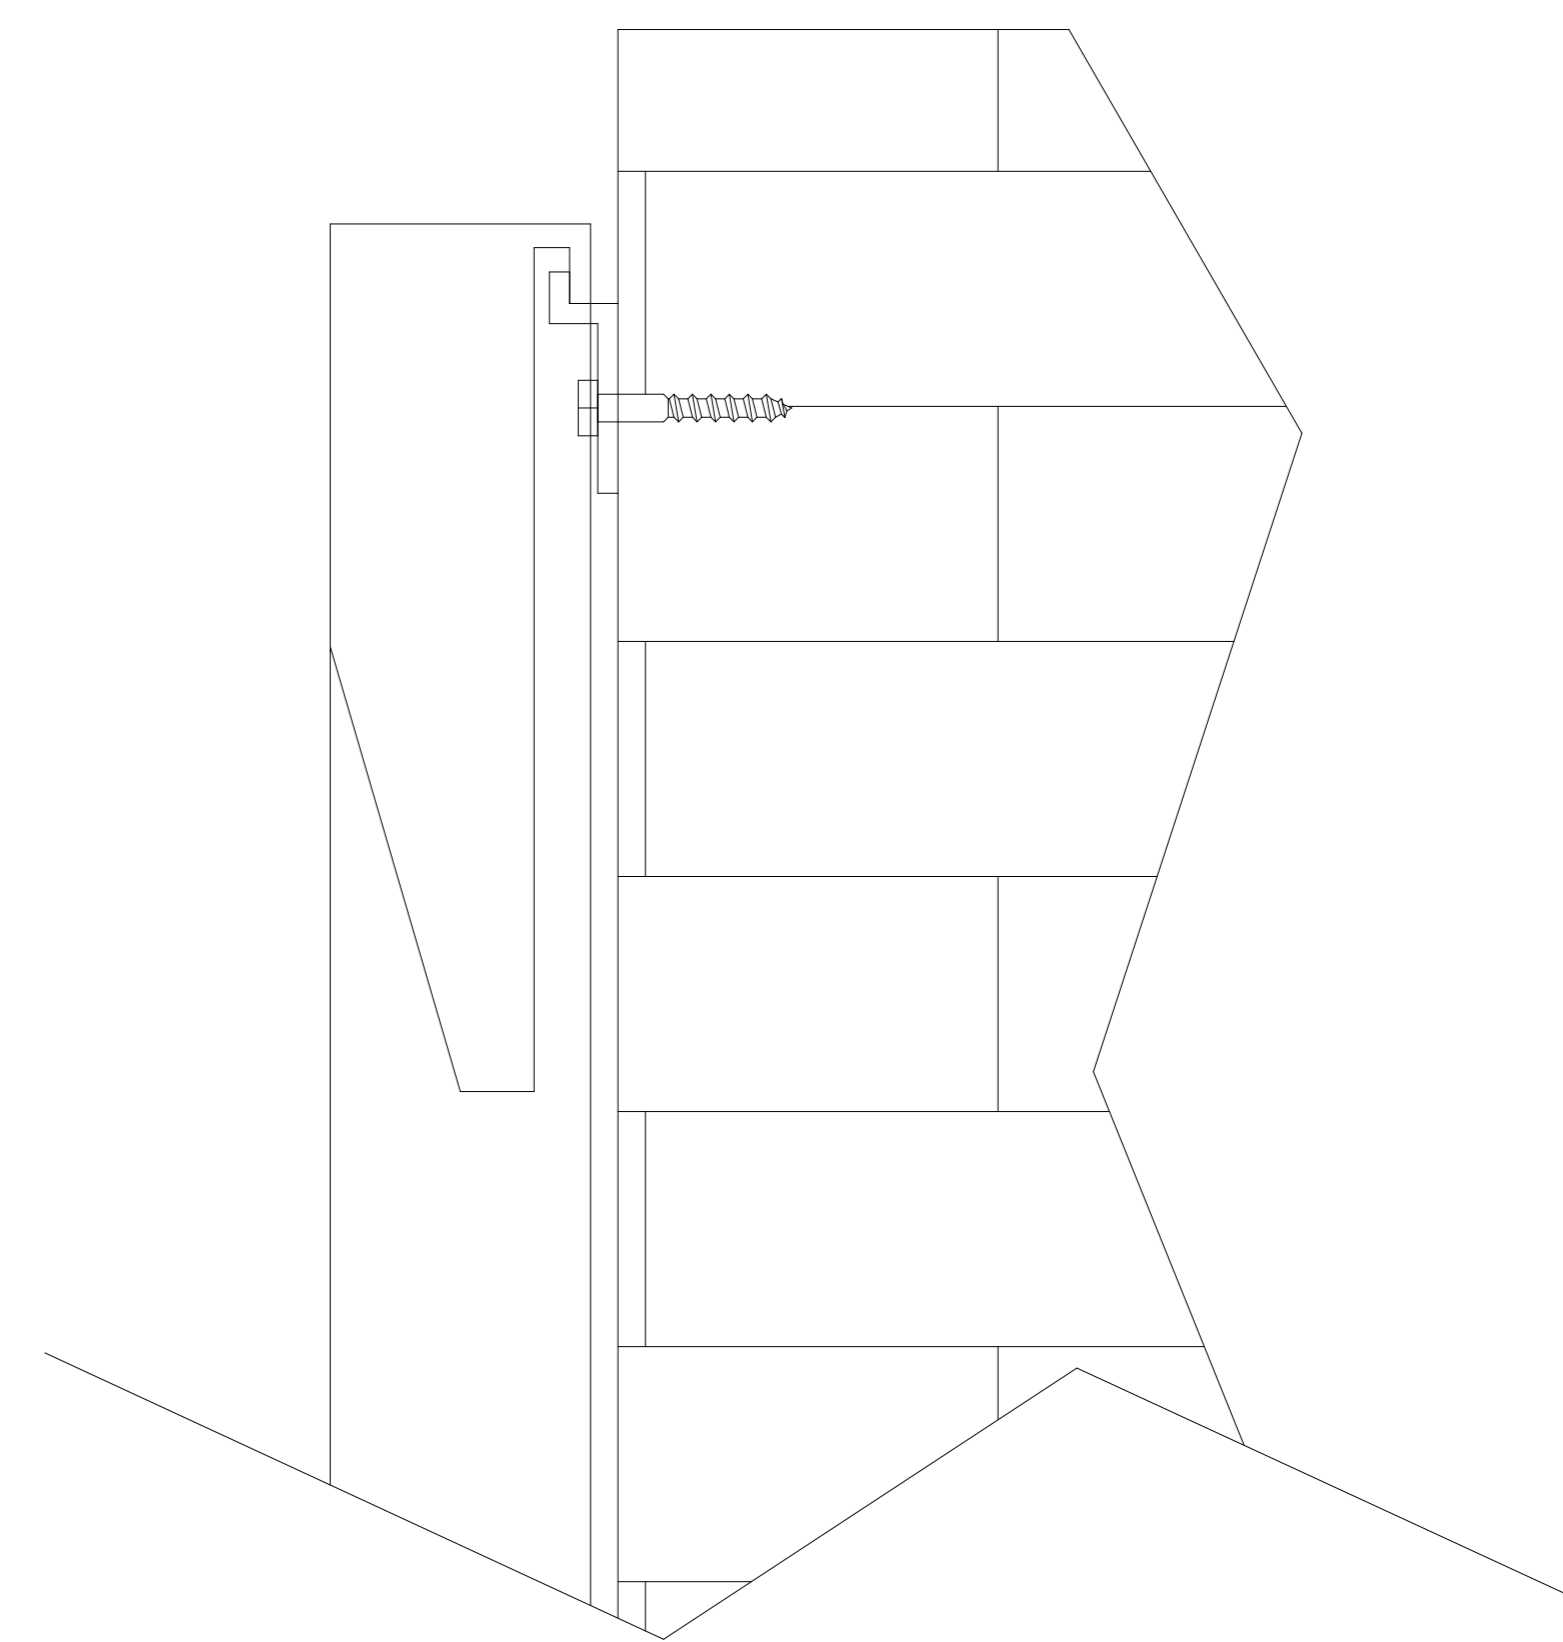

Reference EVO 8K Fixed Frame
110" 2.35:1

Product Model:
EV8K-FC3-110-1.15-2.35

Scale 1:1	Page 1 of 2
-----------	-------------

5

4

3

2

1

Mounting Bracket

Mounting Diagram

C

C

B

B

A

A

White Fabric Front

Front

Black Backing

Back

Reference EVO 8K Fixed Frame
110" 2.35:1

Product Model:
EV8K-FC3-110-1.15-2.35

Not to Scale

Page 2 of 2