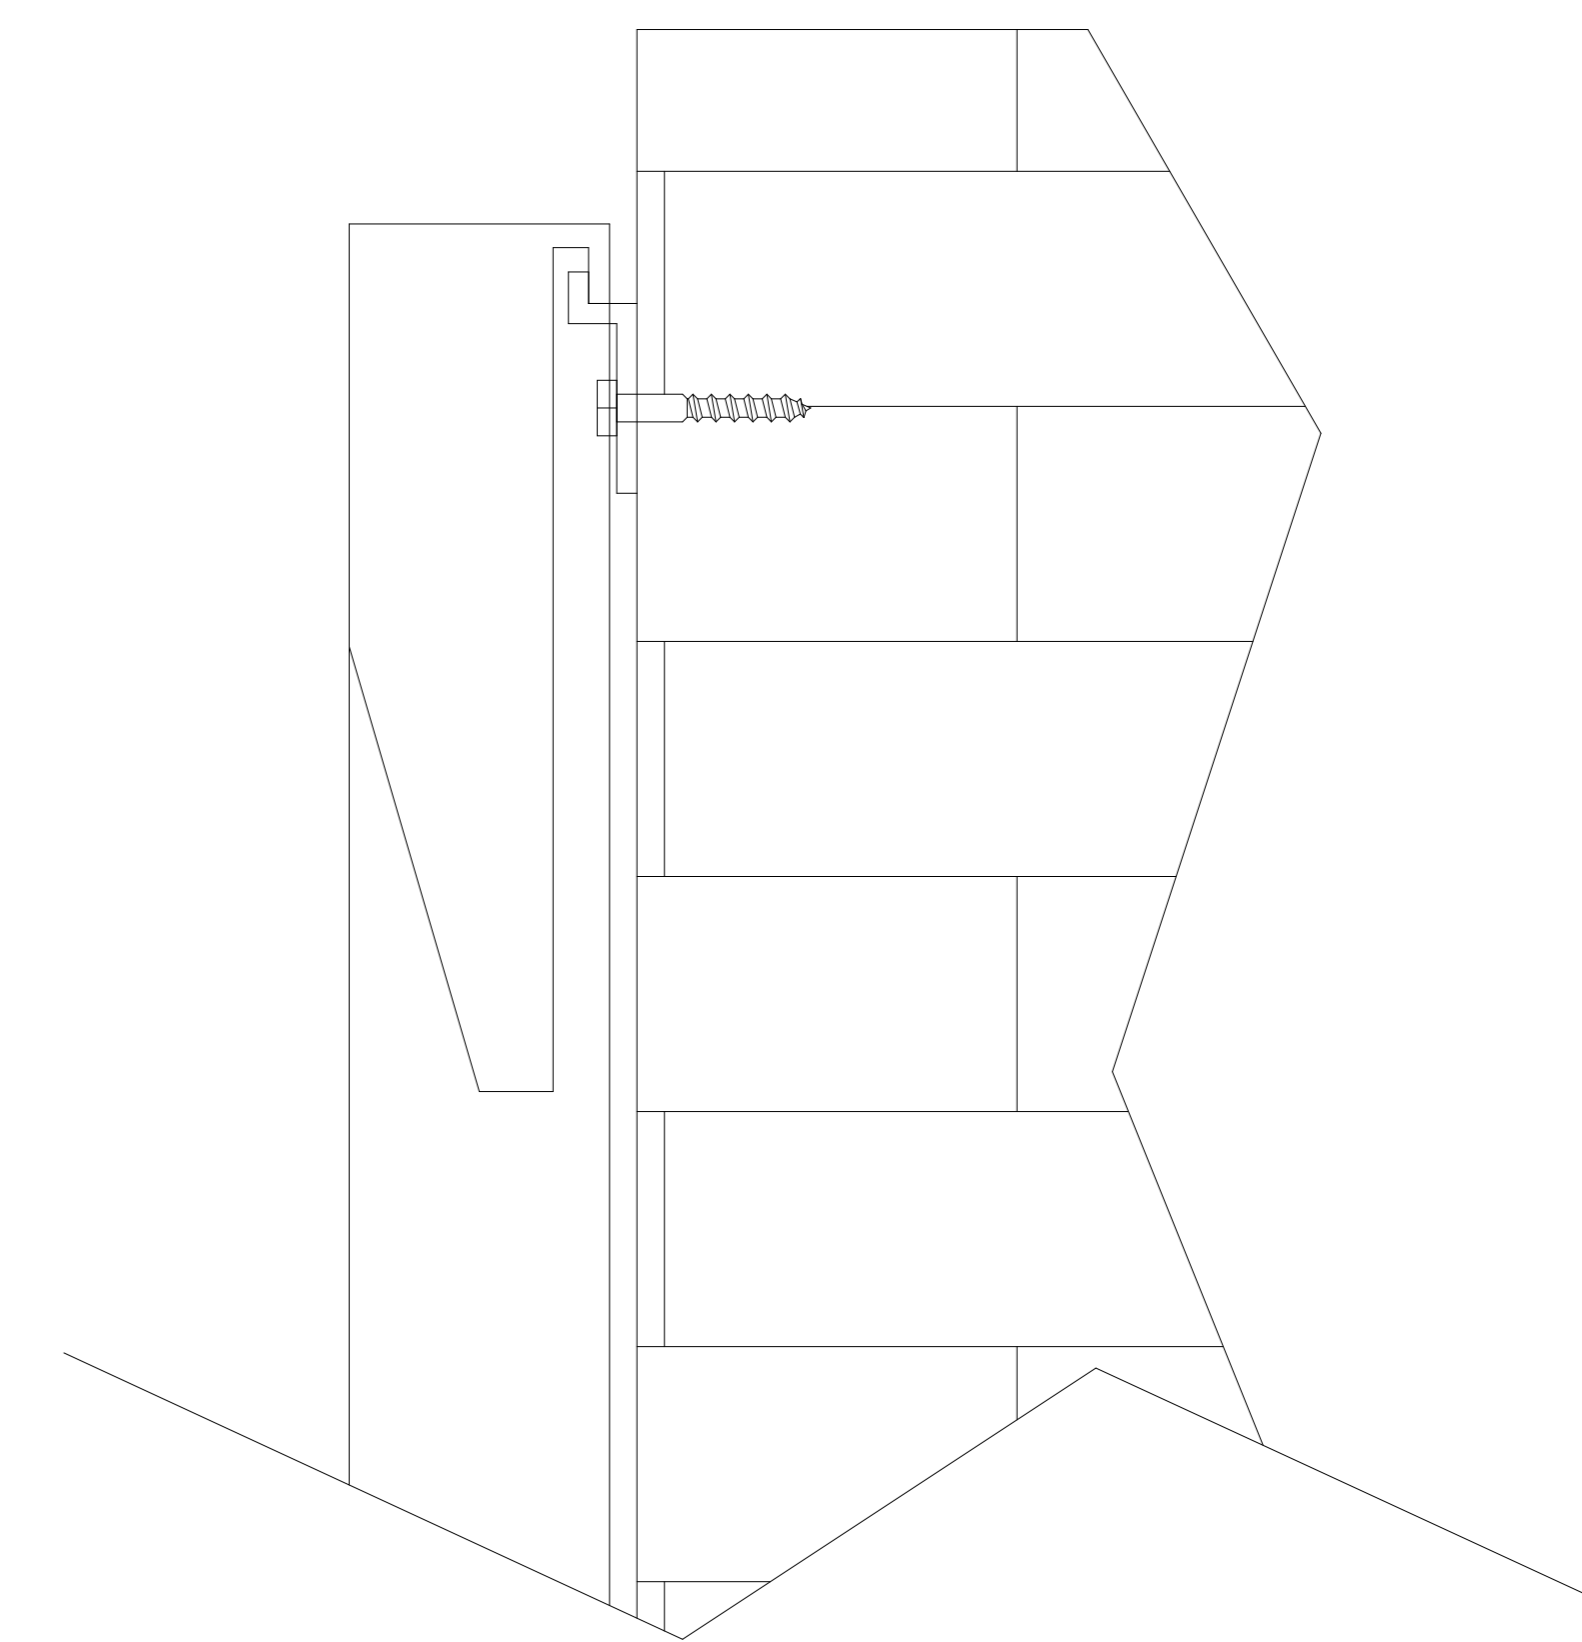

Reference EVO 8K Fixed Frame
120" 2.35:1

Product Model:
EV8K-FC3-120-1.0-2.35

Scale 1:1 | Page 1 of 2

5

4

3

2

1

3

2

1

Mounting Bracket

Mounting Diagram

White Fabric Front

Front

Black Backing

Back

Reference EVO 8K Fixed Frame
120" 2.35:1

Product Model:
EV8K-FC3-120-1.0-2.35

Not to Scale

Page 2 of 2