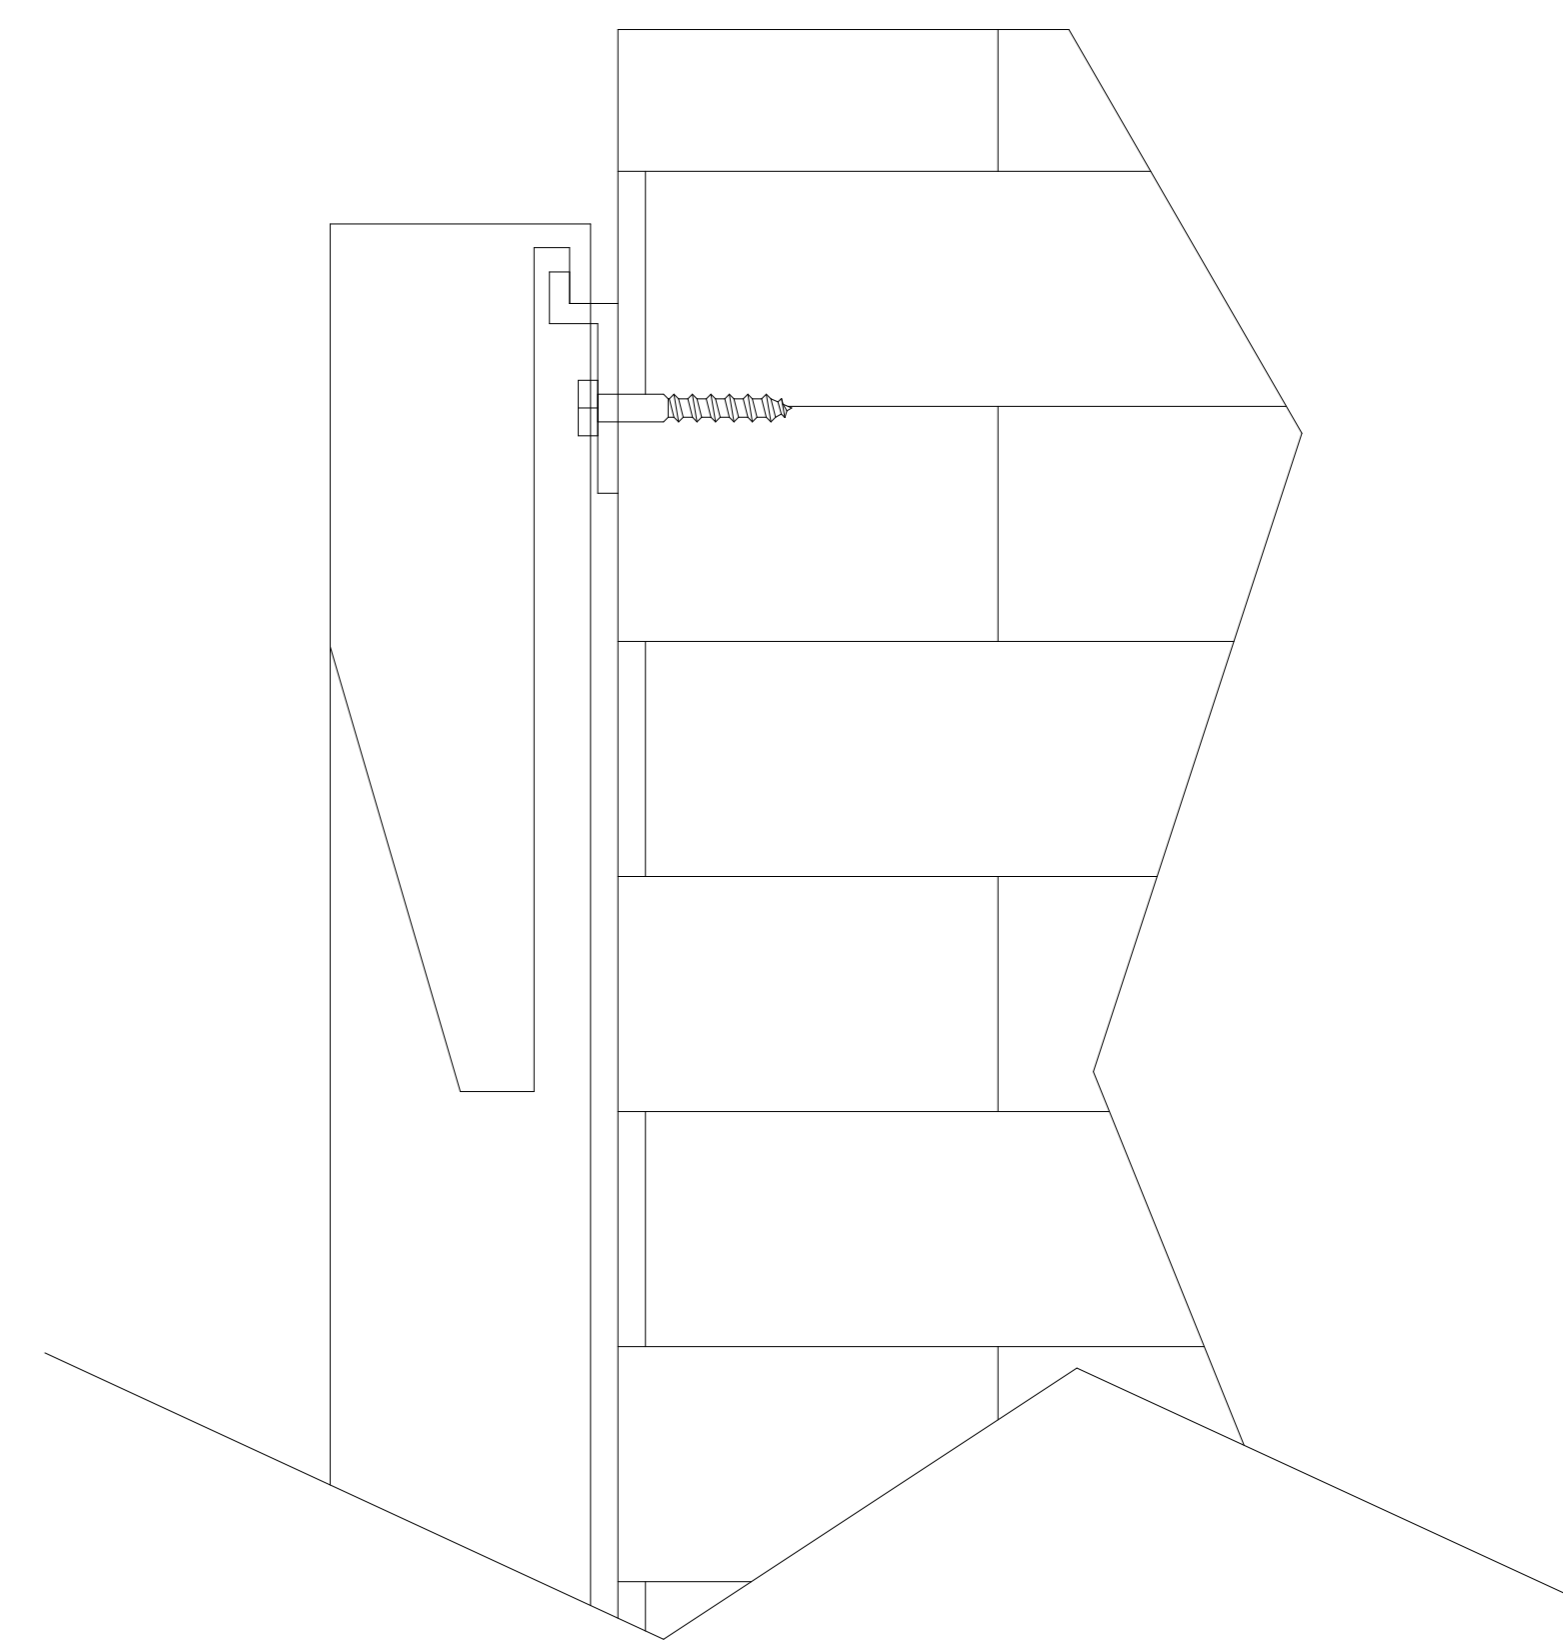

5 4 3 2 1

50"

Overall Width

127 1/2"

Frame Thickness

1 3/4"

Overall Height  
58 3/4"

Viewable Size  
130"

Viewable Height  
50 3/4"

Viewable Width  
119 1/2"

Bezel Size  
4"

Reference EVO 8K Fixed Frame  
130" 2.35:1

Product Model:  
EV8K-FC3-130-1.0-2.35

Scale 1:1

Page 1 of 2

5 4 3 2 1

### Mounting Bracket

### Mounting Diagram

White Fabric Front

Black Backing

Reference EVO 8K Fixed Frame  
130" 2.35:1

Product Model:  
EV8K-FC3-130-1.0-2.35

Not to Scale

Page 2 of 2