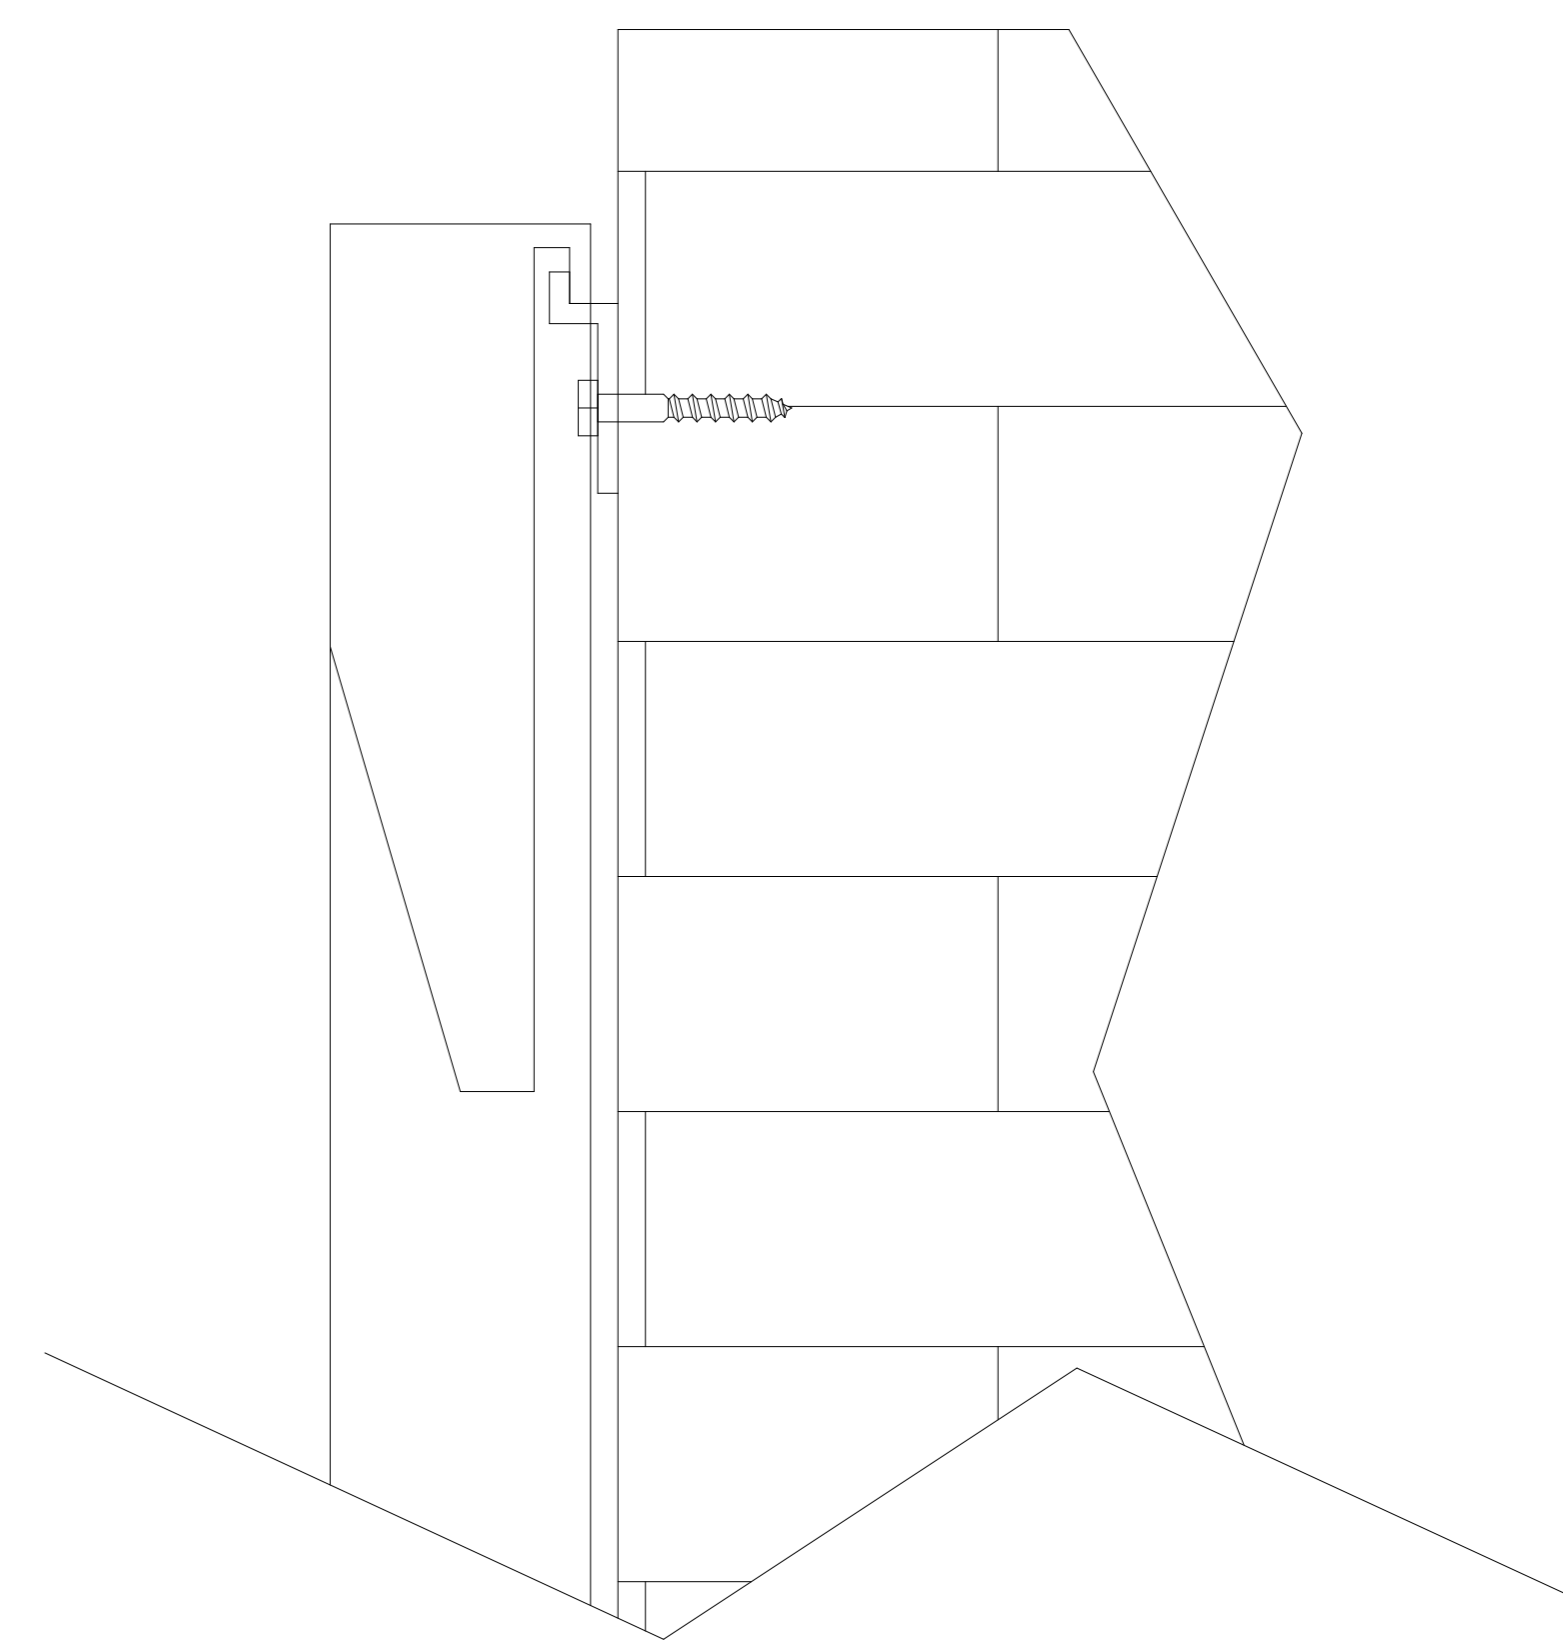

Overall Height
62 ³/₄"

Overall Width
136 ³/₄"

Frame Thickness
1 ³/₄"

Viewable Size
140"

Viewable Height
54 ³/₄"

Viewable Width
128 ³/₄"

Bezel Size
4"

Reference EVO 8K Fixed Frame
140" 2.35:1

Product Model:
EV8K-FC3-140-1.0-2.35

Scale 1:1

Page 1 of 2

5

4

3

2

1

Mounting Bracket

Mounting Diagram

C

C

B

B

A

A

White Fabric Front

Front

Black Backing

Back

Reference EVO 8K Fixed Frame
140" 2.35:1

Product Model:
EV8K-FC3-140-1.0-2.35

Not to Scale

Page 2 of 2