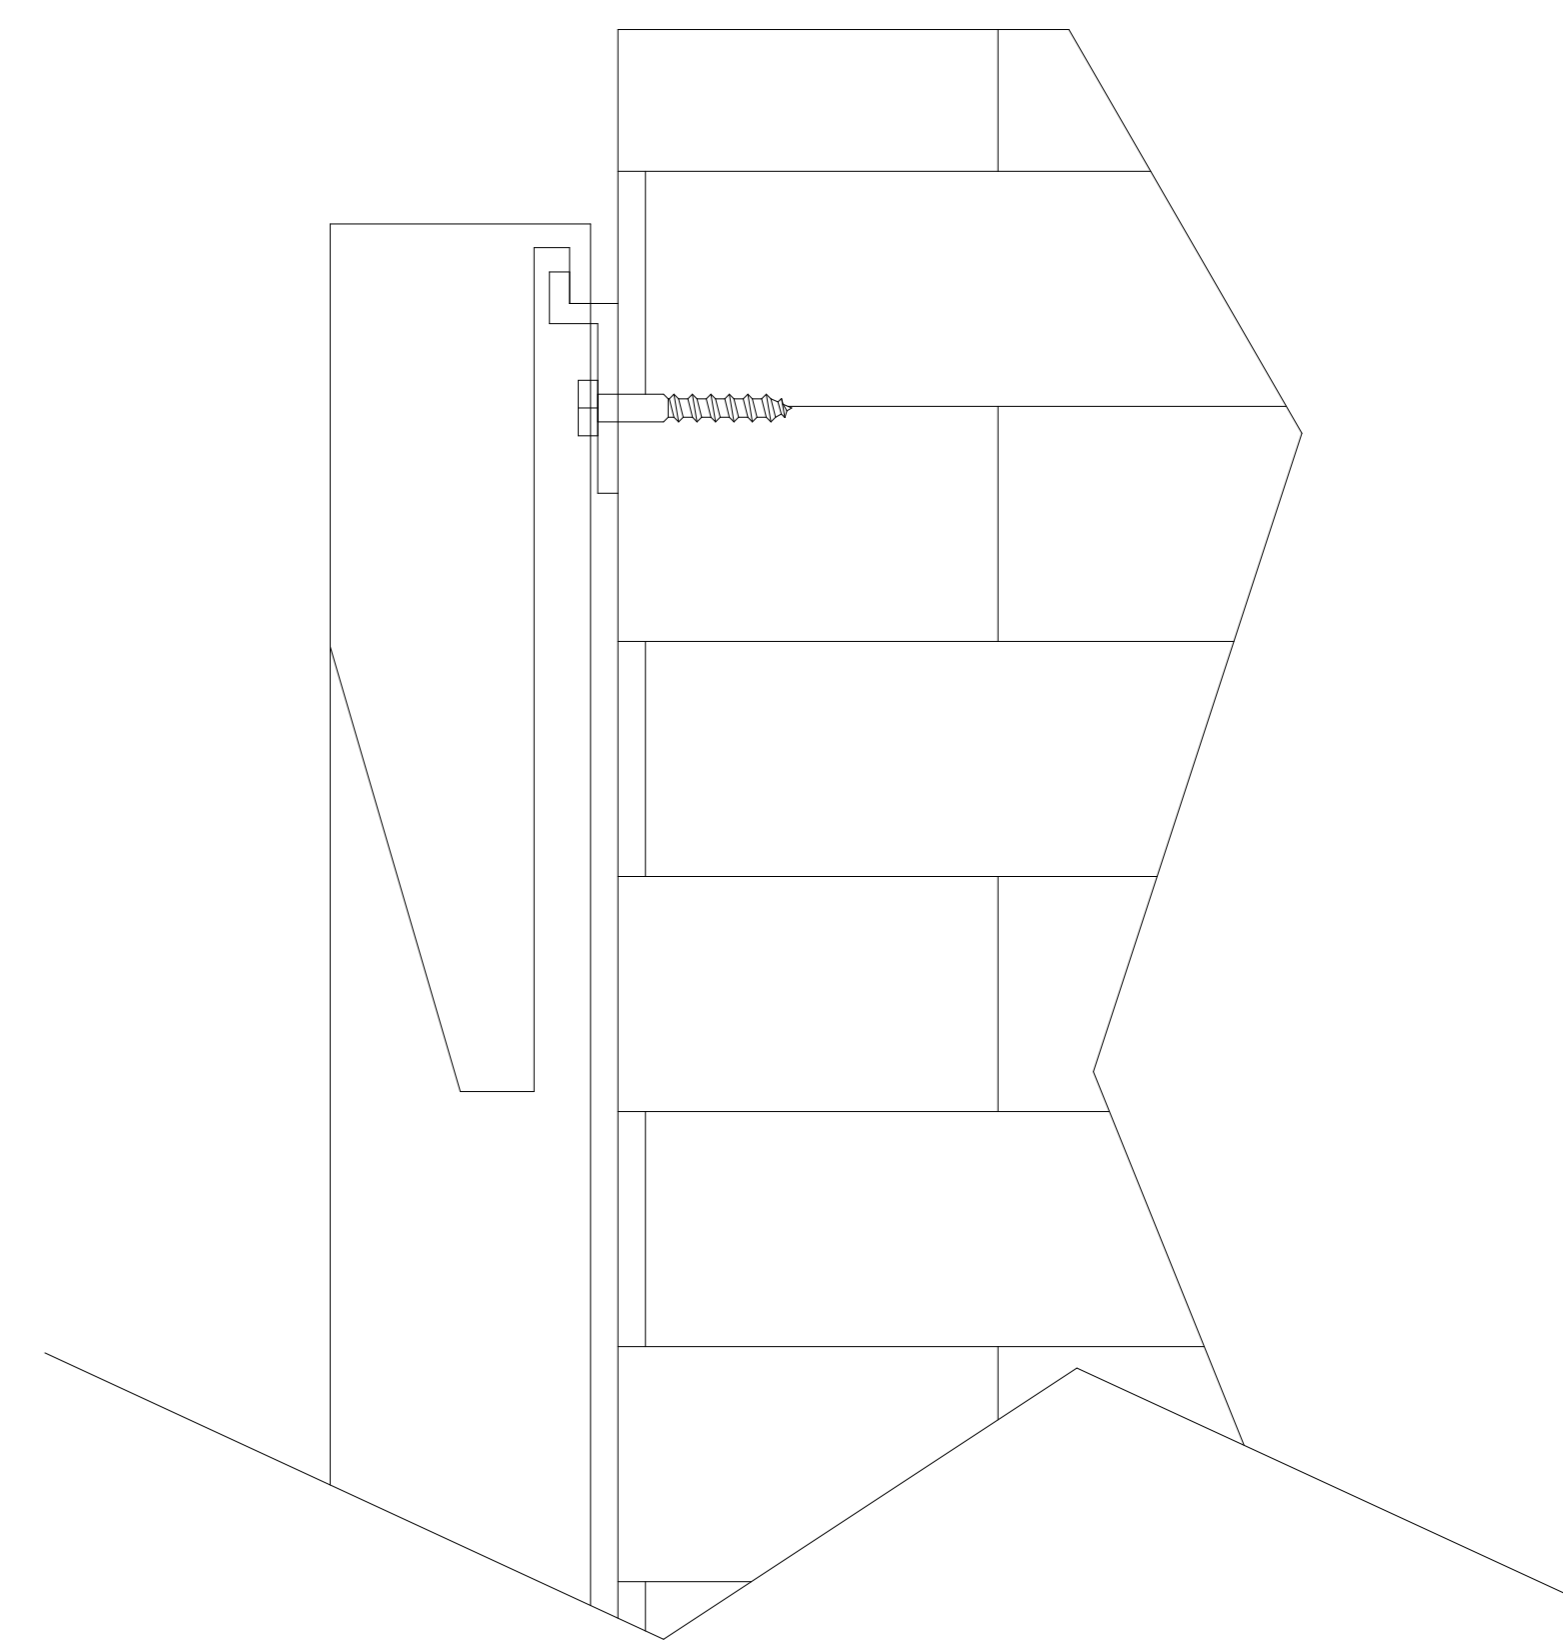

5 4 3 2 1

50"

C

Overall Width
146"

Frame Thickness
 $1\frac{3}{4}"$

C

Overall Height
 $66\frac{1}{2}"$

B

Viewable Size
150"

Viewable Height
 $58\frac{1}{2}"$

B

Viewable Width
138"

A

Bezel Size
4"

Reference EVO 8K Fixed Frame
150" 2.35:1

A

4

3

2

1

Mounting Bracket

Mounting Diagram

White Fabric Front

Front

Black Backing

Back

Reference EVO 8K Fixed Frame
150" 2.35:1

Product Model:
EV8K-FC3-150-1.0-2.35

Not to Scale

Page 2 of 2