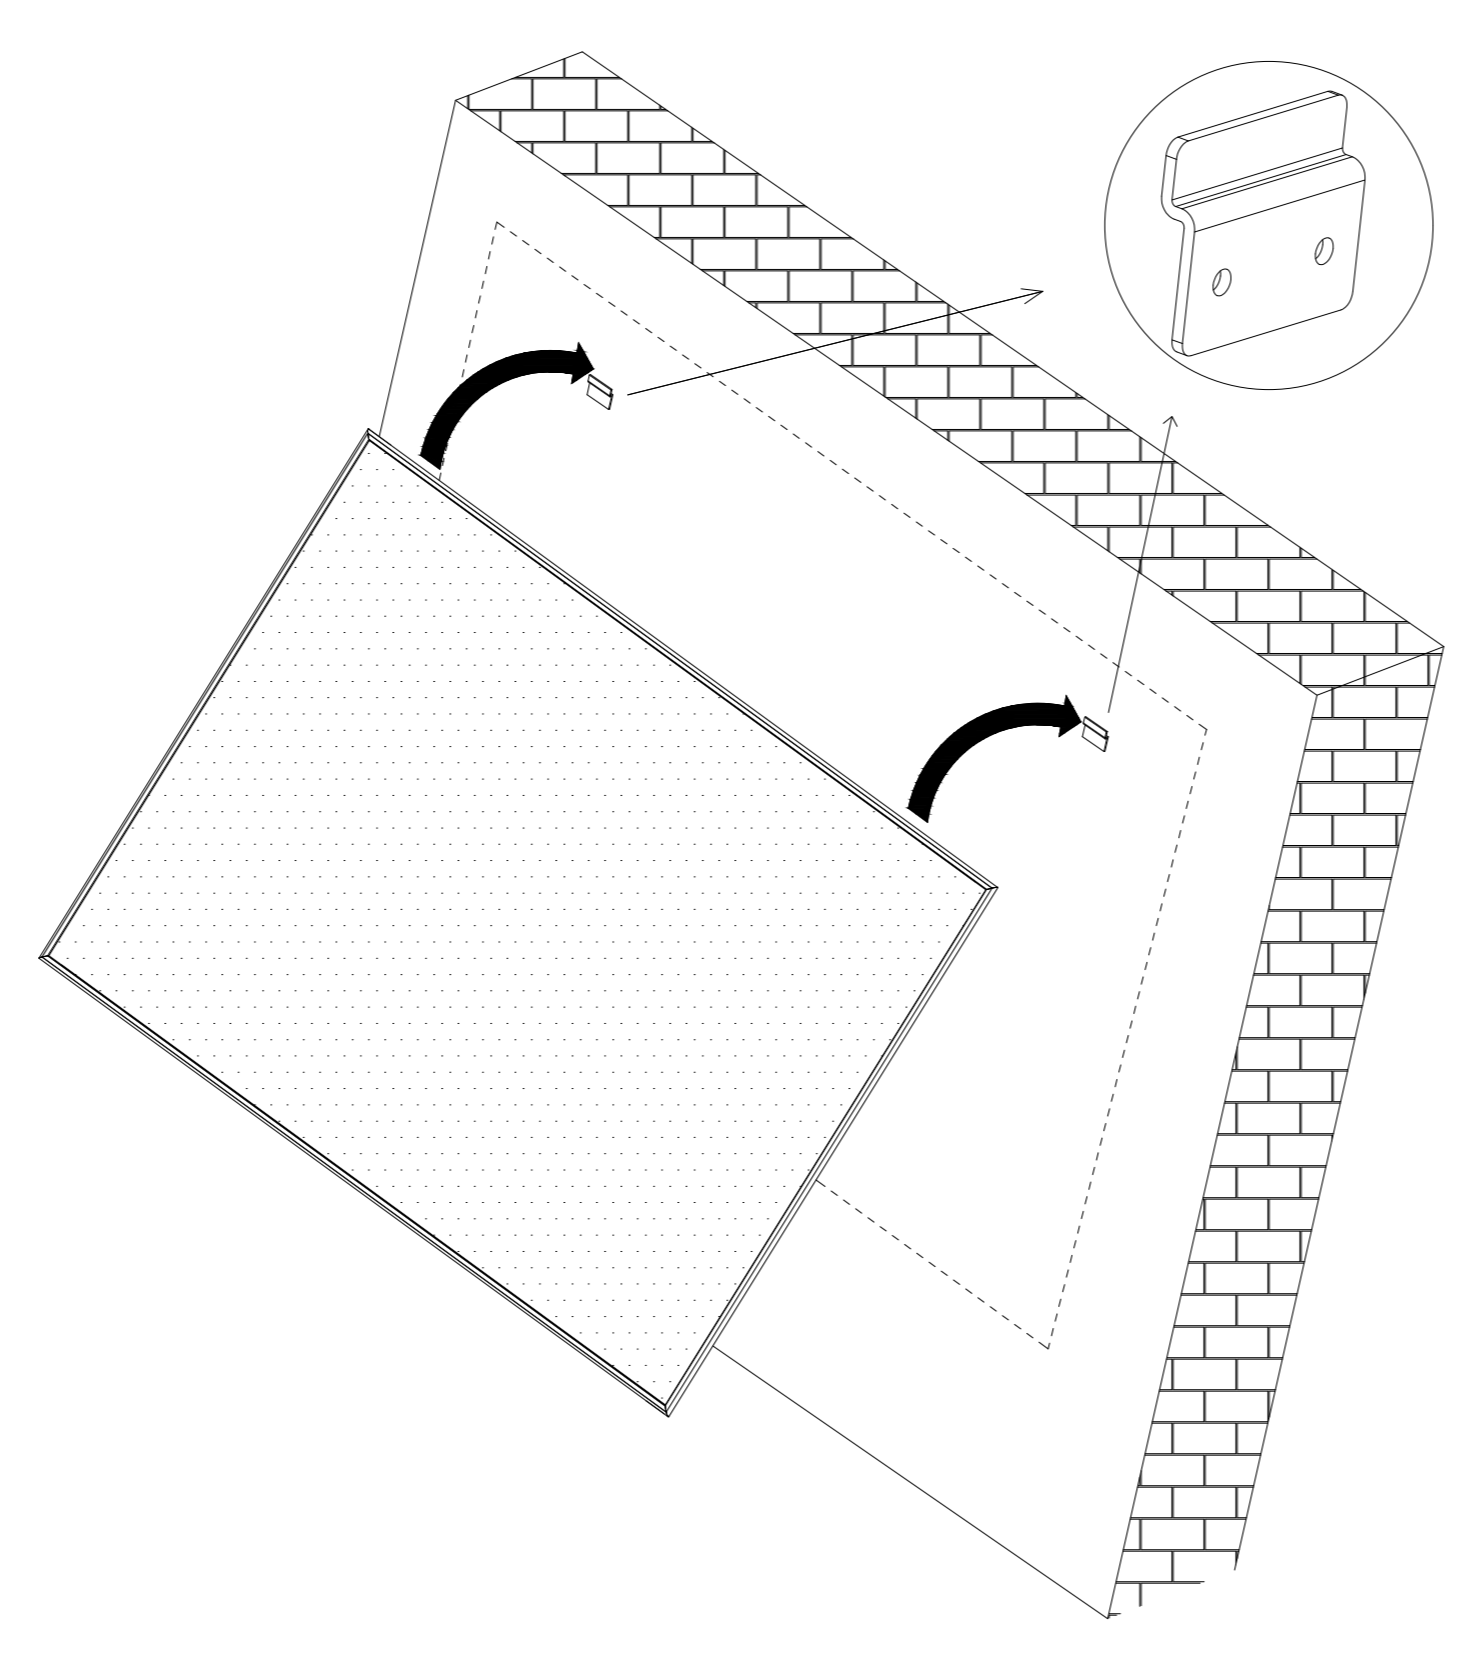

EVO 8K AudioWeave Slim Fixed  
Frame 108" 16:9

Product Model: EV8K-SAW-108-1.15

Scale 1:1

Page 1 of 2

Mounting  
Diagram

EVO 8K AudioWeave Slim Fixed  
Frame 108" 16:9

Product Model: EV8K-SAW-108-1.15

Not to Scale  
Not to Proportion