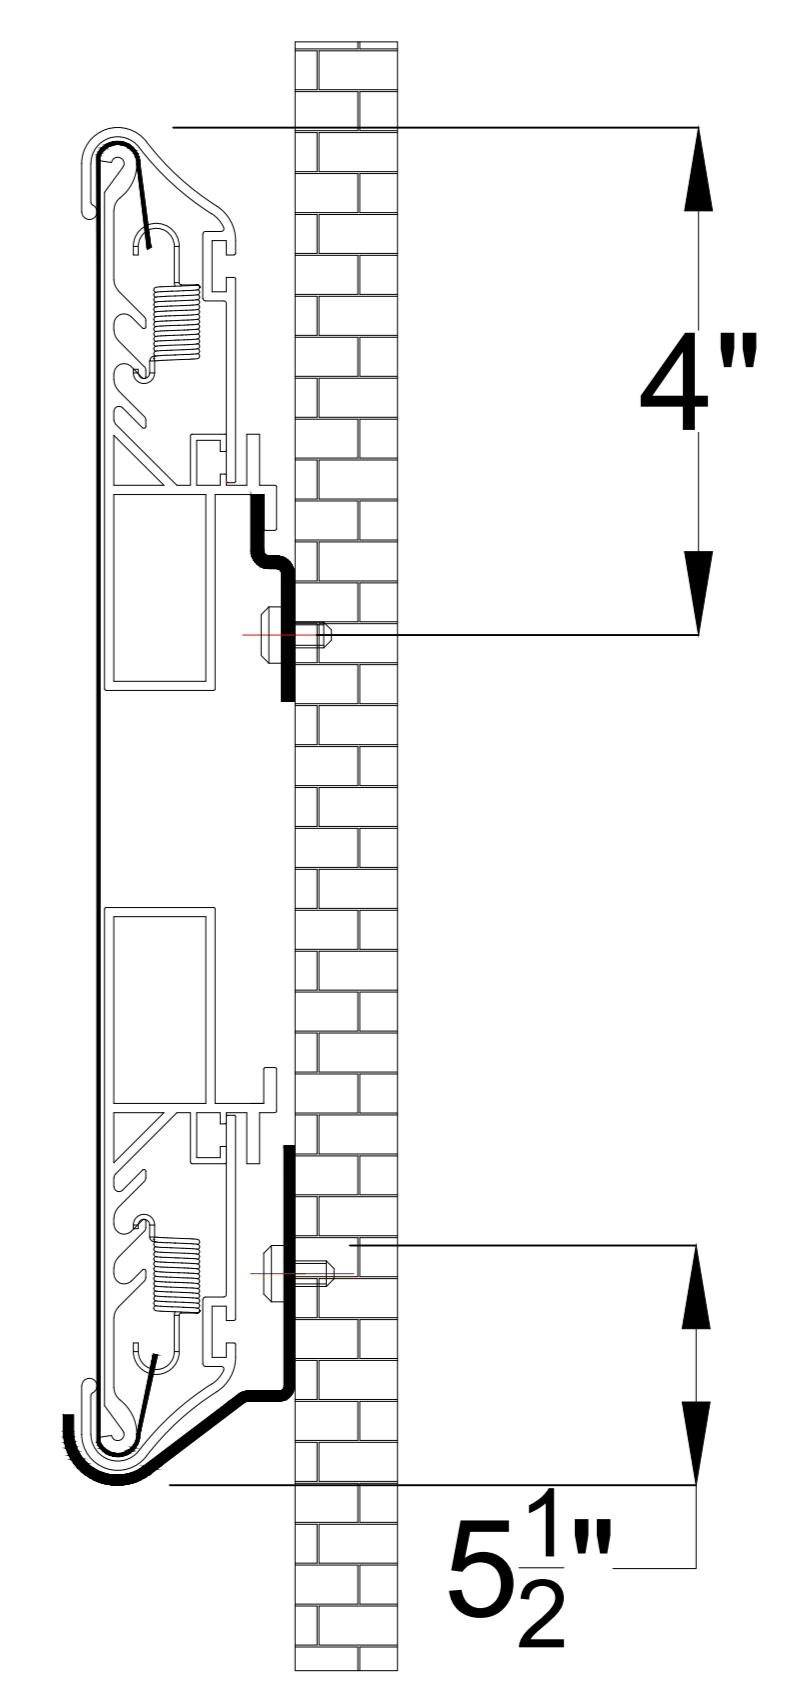

EVO 8K AudioWeave Slim Fixed  
Frame 108" 16:9

Product Model: EV8K-SAW-108-1.15

Scale 1:1

Page 1 of 2

Mounting  
Diagram

EVO 8K AudioWeave Slim Fixed  
Frame 108" 16:9

Product Model: EV8K-SAW-108-1.15

Not to Scale  
Not to Proportion