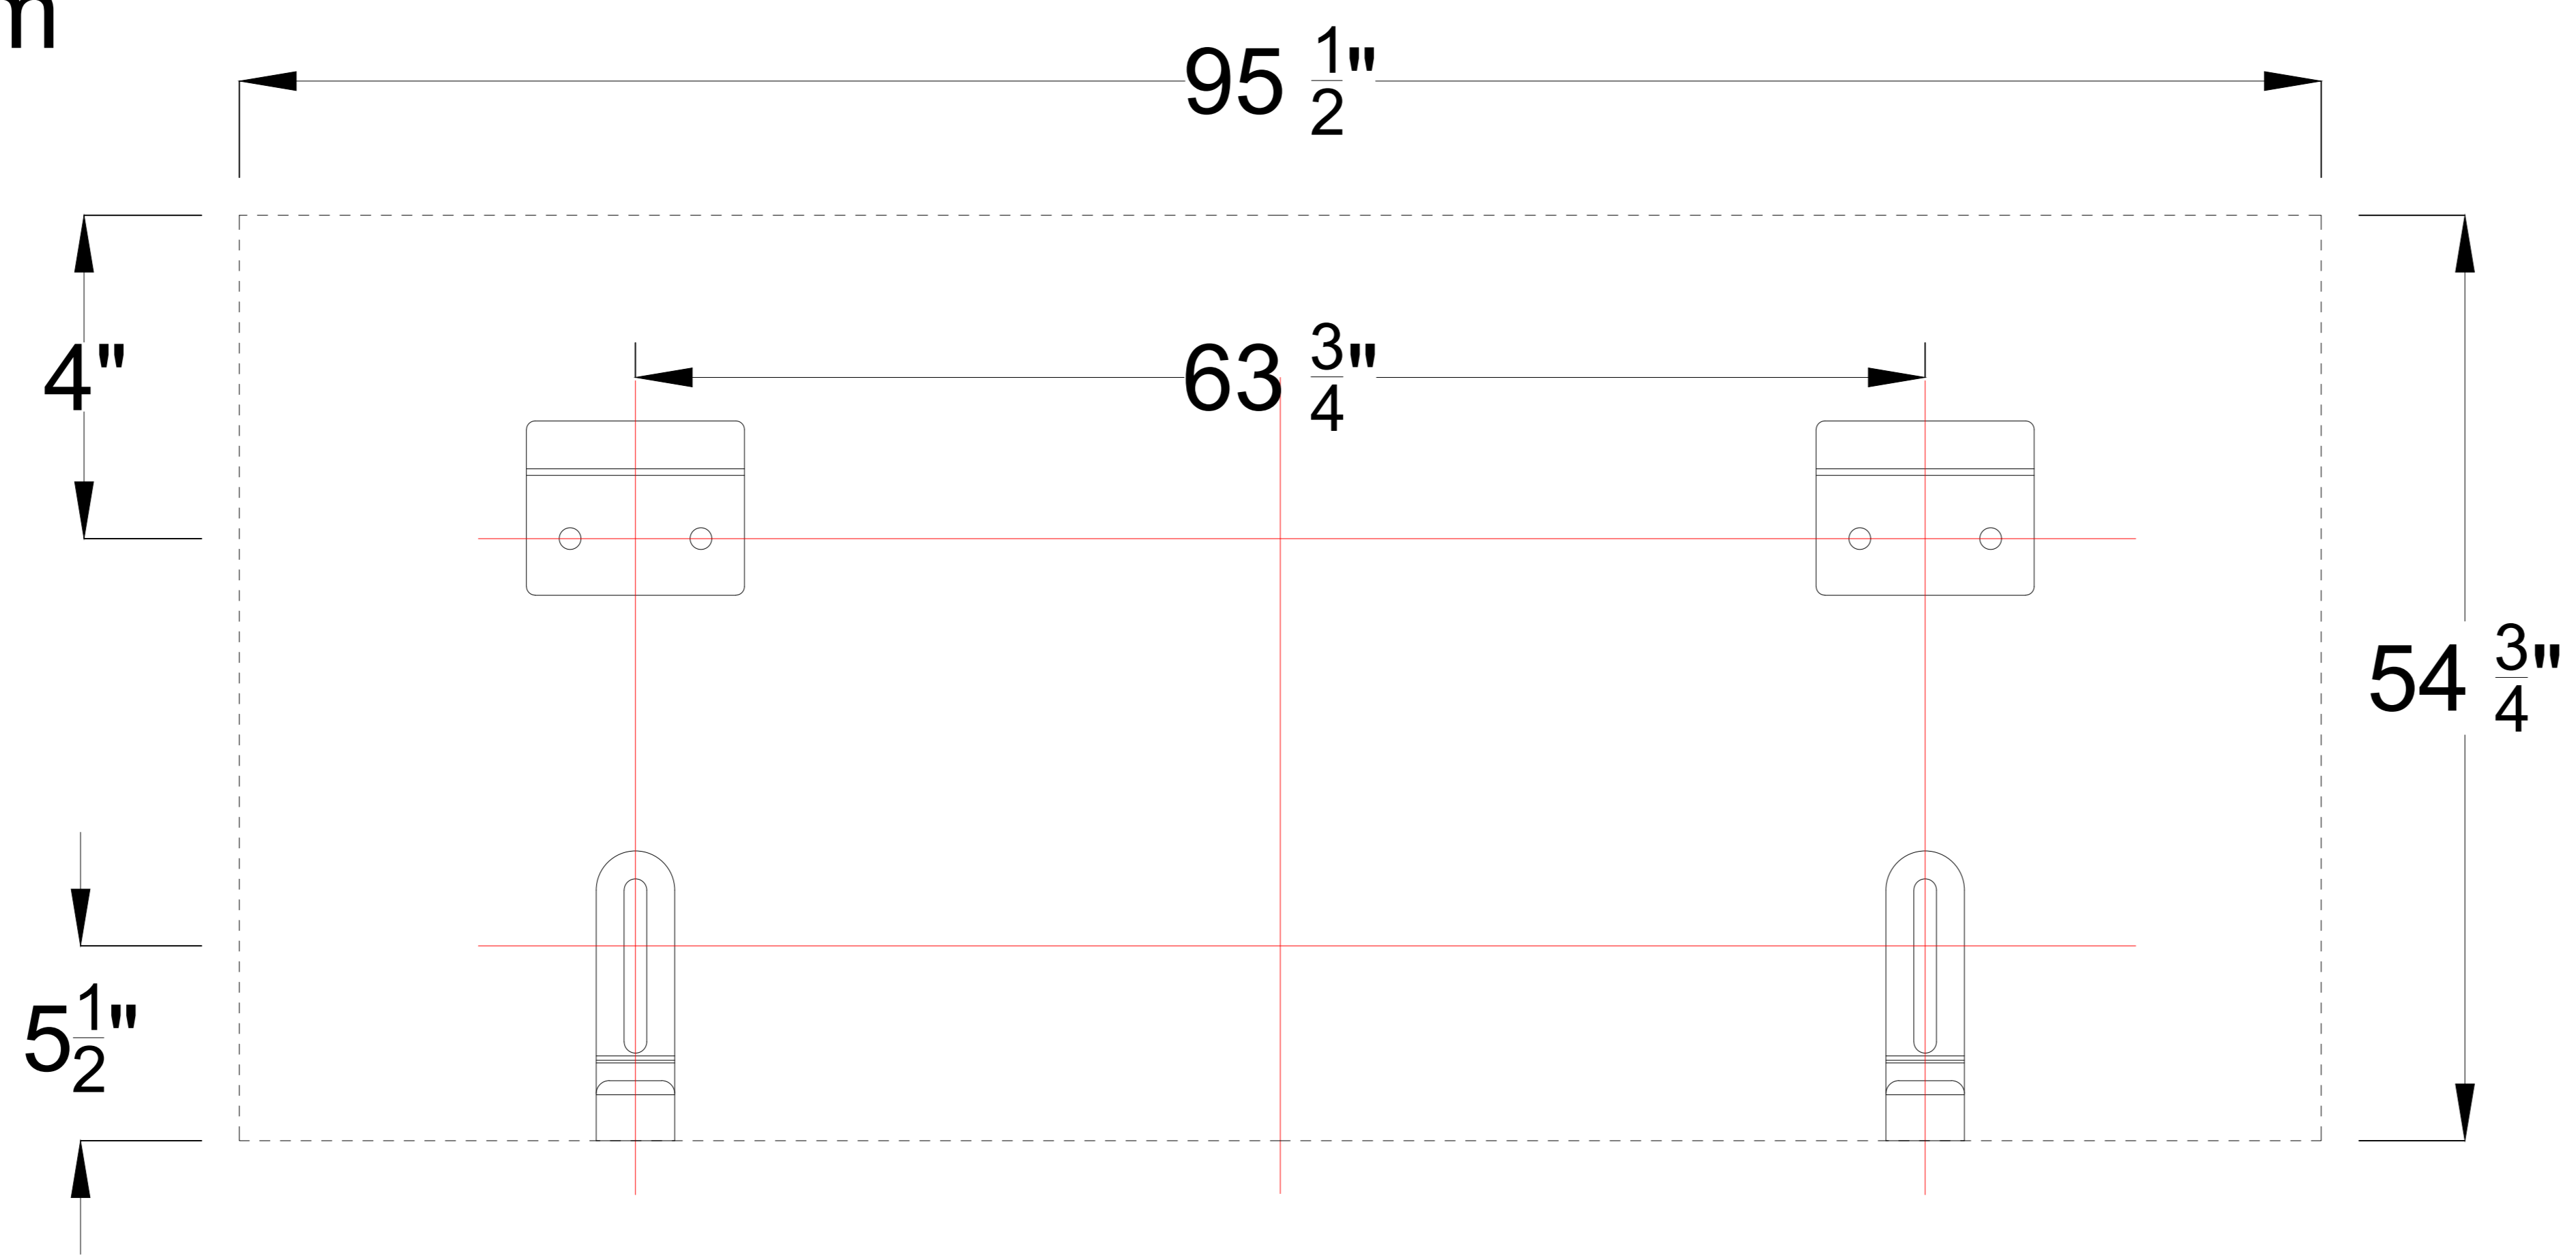

EVO 8K AudioWeave Slim Fixed  
Frame 108" 16:9

Product Model: EV8K-SAW-108-1.15

Scale 1:1

Page 1 of 2

Mounting  
Diagram

EVO 8K AudioWeave Slim Fixed  
Frame 108" 16:9

Product Model: EV8K-SAW-108-1.15

Not to Scale  
Not to Proportion