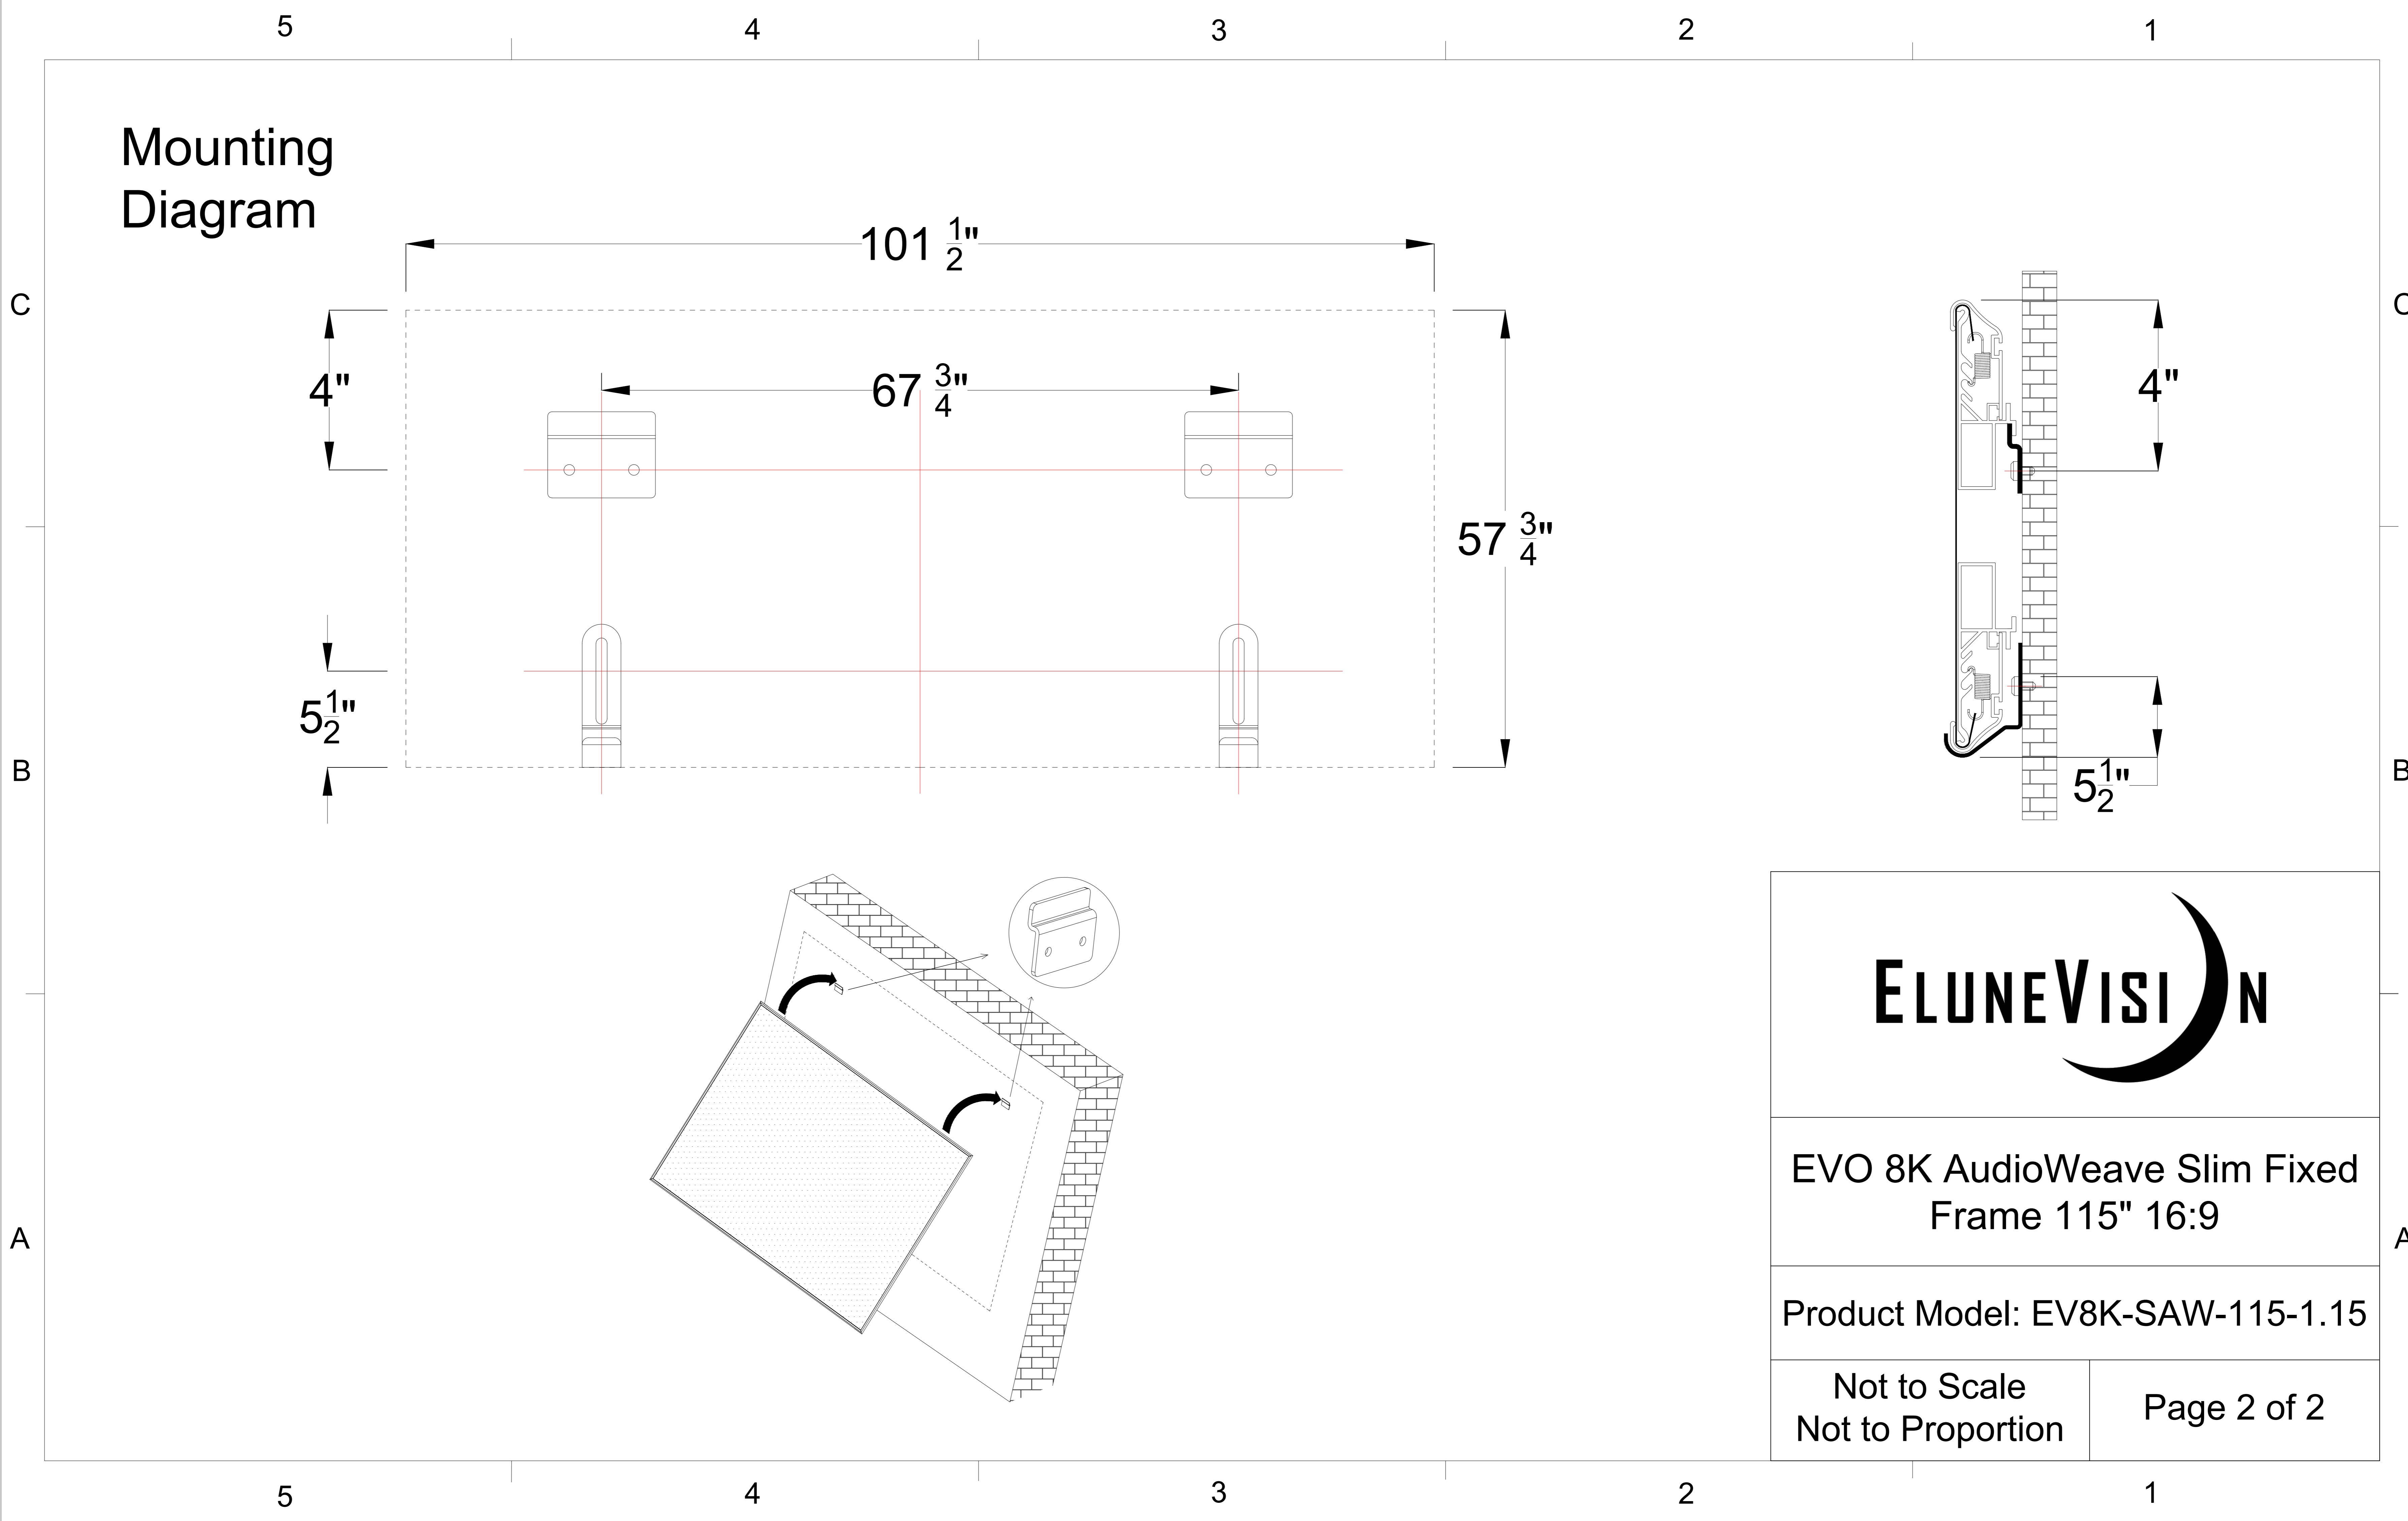

B

B

A

A

Overall Width  
102"

Frame Thickness  
1 3/4"

Overall  
Height  
58"

Viewable Diagonal  
115"

Viewable  
Height  
56 1/2"

Viewable Width 100 1/2"

EVO 8K AudioWeave Slim Fixed  
Frame 115" 16:9

Product Model: EV8K-SAW-115-1.15

Scale 1:1

Page 1 of 2

5

4

# Mounting Diagram

EVO 8K AudioWeave Slim Fixed  
Frame 115" 16:9

Product Model: EV8K-SAW-115-1.15

Not to Scale  
Not to Proportion

Page 2 of 2