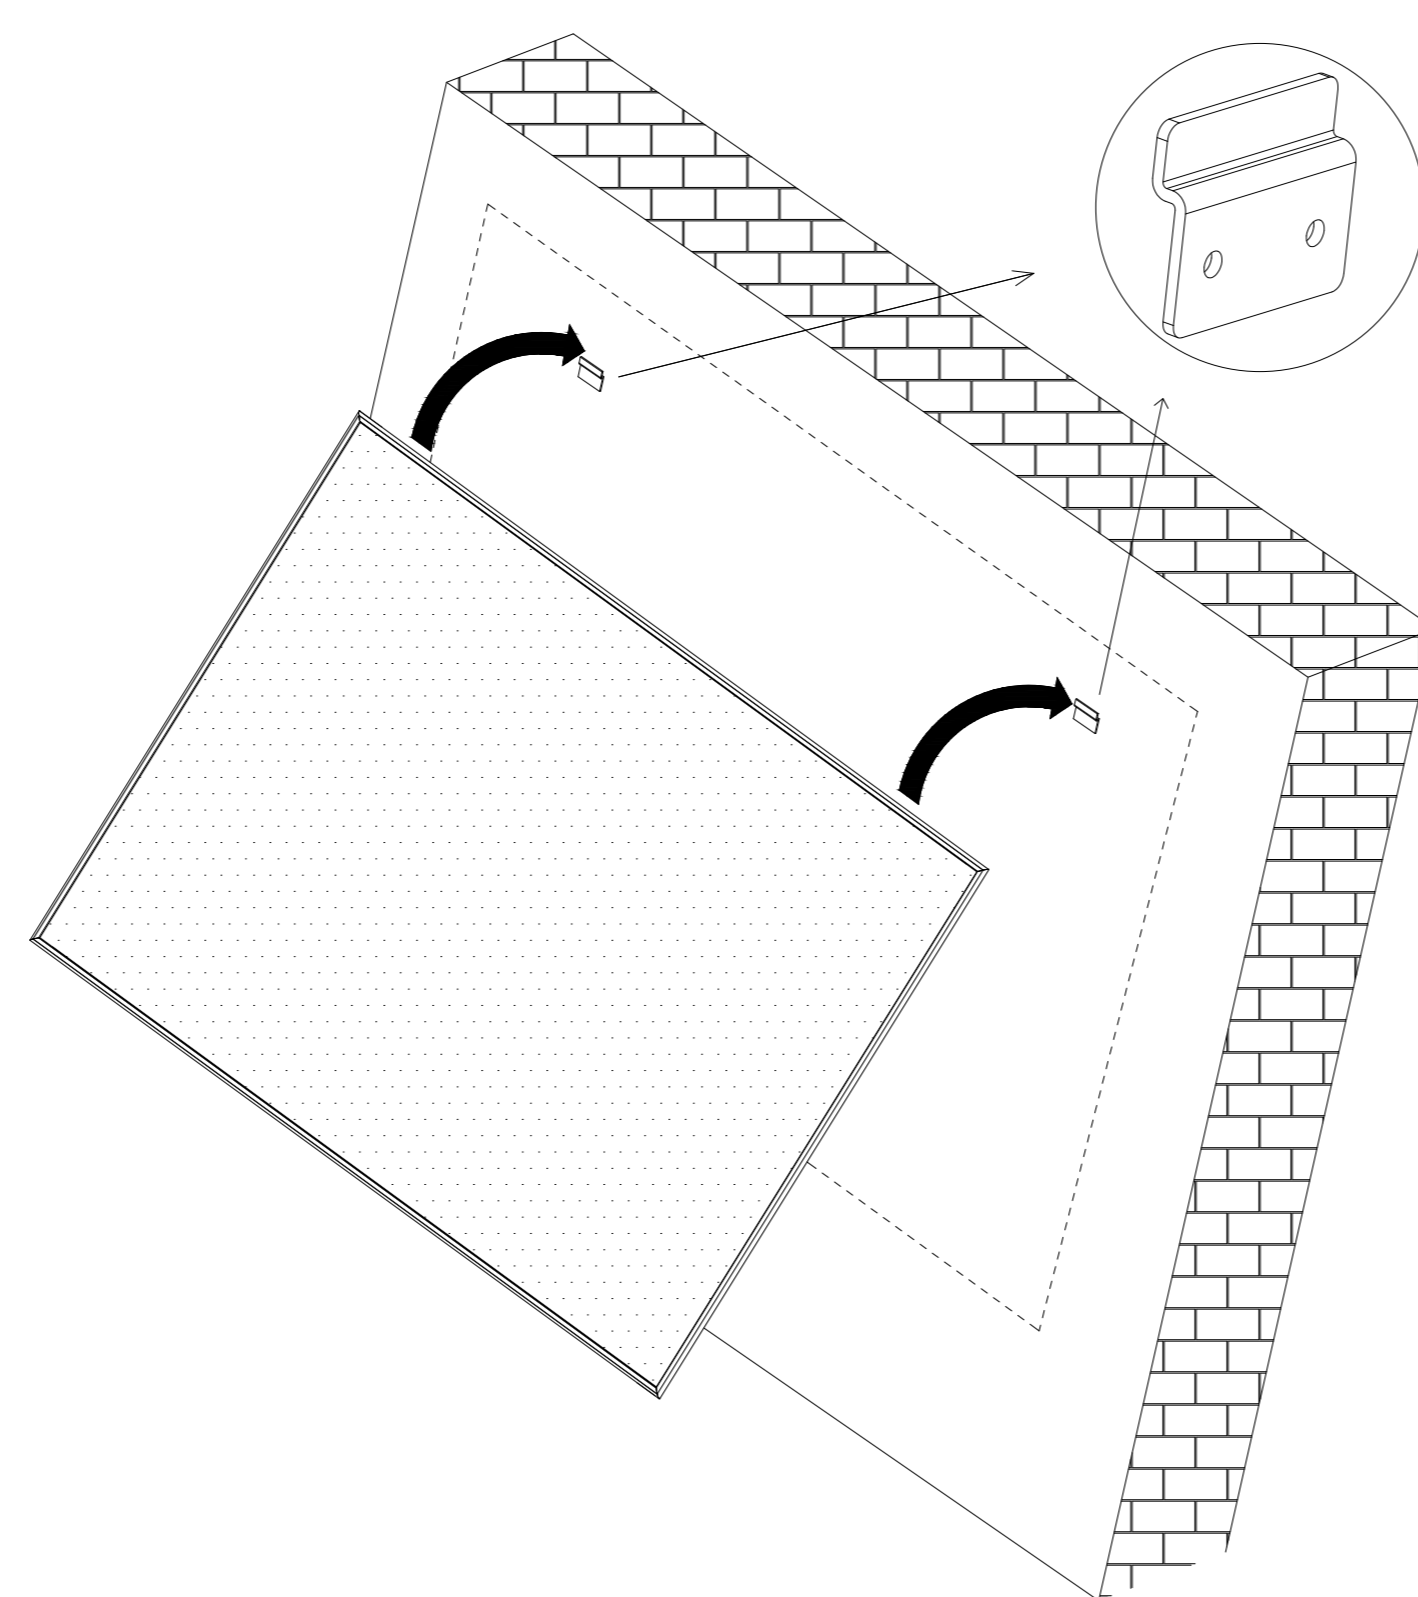

5 4 3 2 1

Overall Width  
 $110\frac{1}{2}$ "  
Overall Height  
 $62\frac{3}{4}$ "  
Viewable Diagonal  
125"  
Viewable Height  
 $61\frac{1}{4}$ "  
Viewable Width  
109"

Frame Thickness  
 $1\frac{3}{4}$ "

EVO 8K AudioWeave Slim Fixed  
Frame 125" 16:9

Product Model: EV8K-SAW-125-1.15

Scale 1:1

Page 1 of 2

5 4 3 2 1

Mounting  
Diagram

**ELUNEVISION**

EVO 8K AudioWeave Slim Fixed  
Frame 125" 16:9

Product Model: EV8K-SAW-125-1.15

Not to Scale  
Not to Proportion

Page 2 of 2