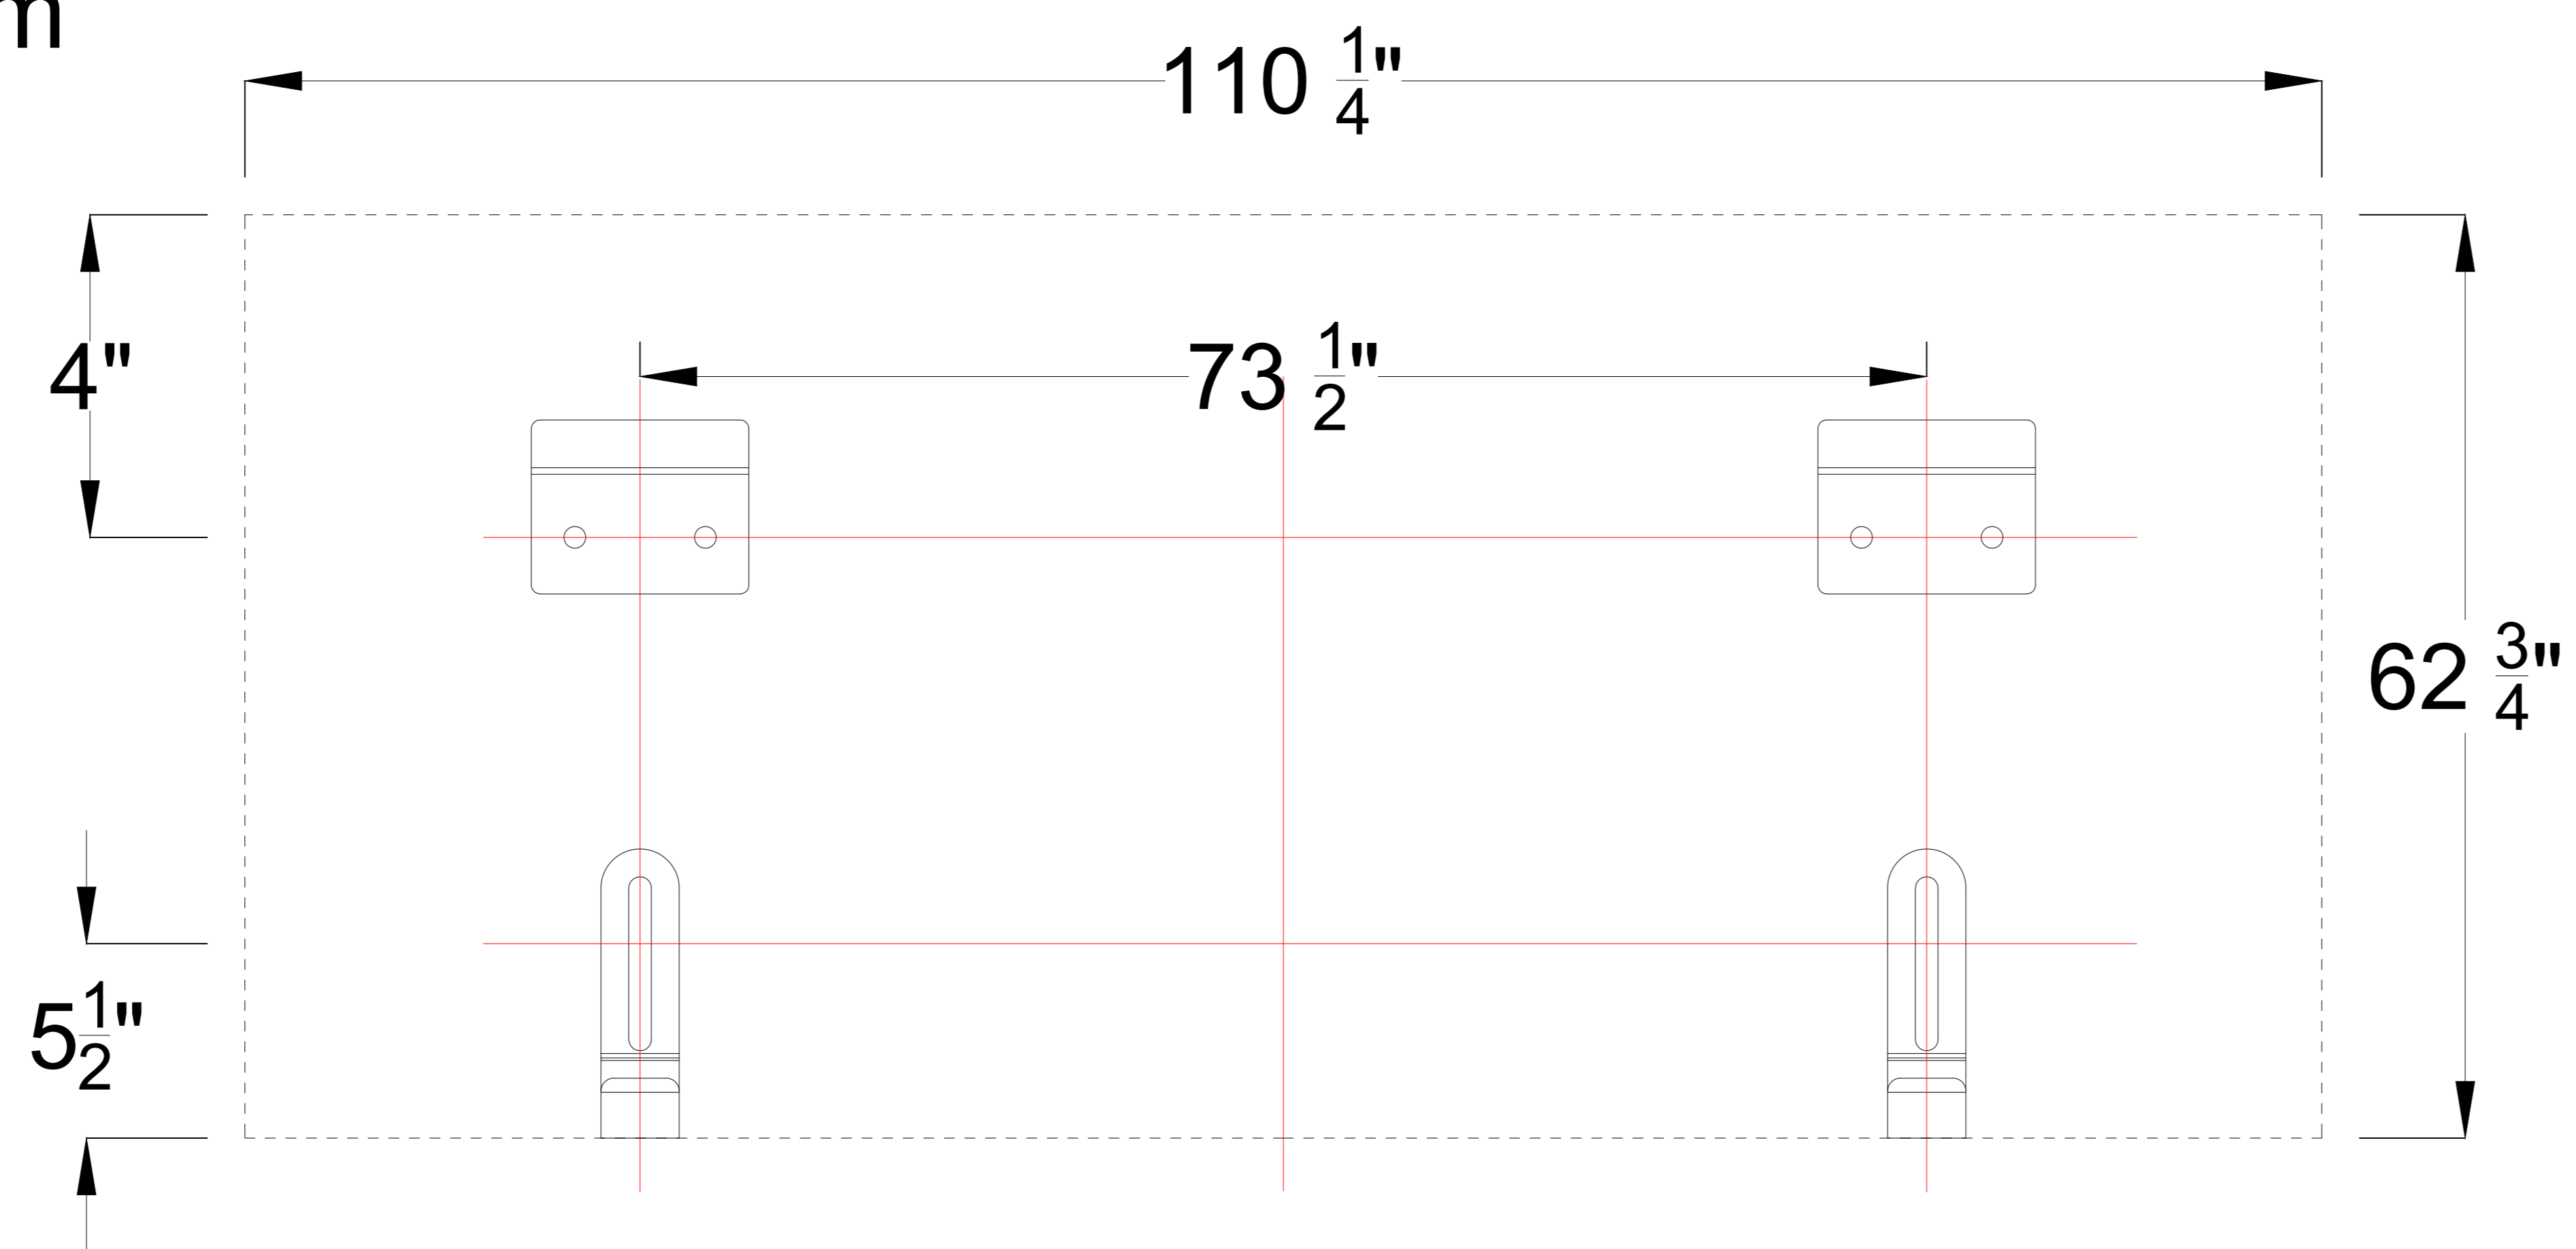

5 4 3 2 1

Overall Width  
 $110\frac{1}{2}$ "  
Overall Height  
 $62\frac{3}{4}$ "  
Viewable Diagonal  
125"  
Viewable Height  
 $61\frac{1}{4}$ "  
Viewable Width  
109"

Frame Thickness  
 $1\frac{3}{4}$ "

EVO 8K AudioWeave Slim Fixed  
Frame 125" 16:9

Product Model: EV8K-SAW-125-1.15

Scale 1:1

Page 1 of 2

5 4 3 2 1

Mounting  
Diagram

**ELUNEVISION**

EVO 8K AudioWeave Slim Fixed  
Frame 125" 16:9

Product Model: EV8K-SAW-125-1.15

Not to Scale  
Not to Proportion

Page 2 of 2