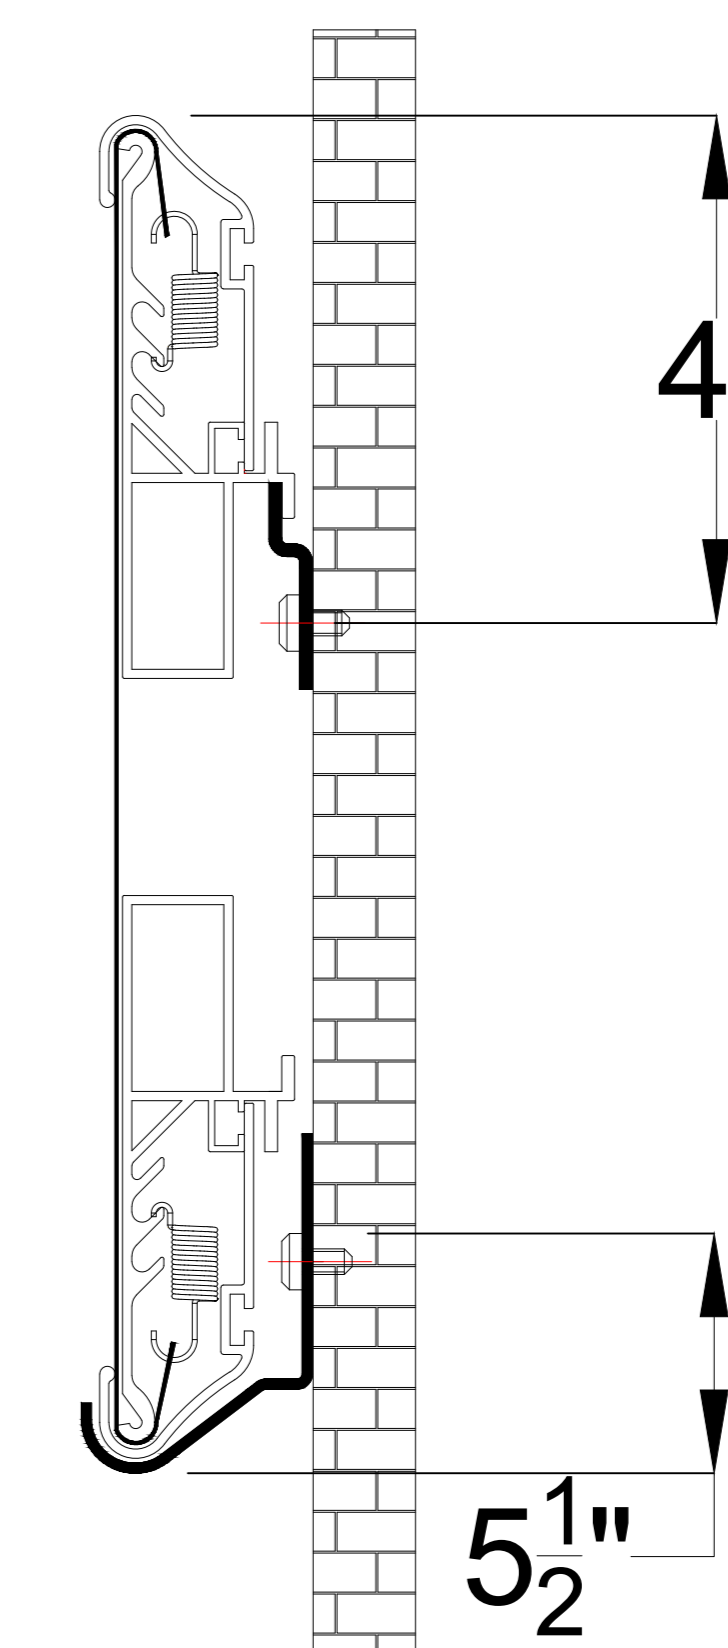

5 4 3 2 1

Overall Width  
 $110\frac{1}{2}$ "  
Overall Height  
 $62\frac{3}{4}$ "  
Viewable Diagonal  
125"  
Viewable Height  
 $61\frac{1}{4}$ "  
Viewable Width  
109"

Frame Thickness  
 $1\frac{3}{4}$ "

EVO 8K AudioWeave Slim Fixed  
Frame 125" 16:9

Product Model: EV8K-SAW-125-1.15

Scale 1:1

Page 1 of 2

5 4 3 2 1

Mounting  
Diagram

**ELUNEVISION**

EVO 8K AudioWeave Slim Fixed  
Frame 125" 16:9

Product Model: EV8K-SAW-125-1.15

Not to Scale  
Not to Proportion

Page 2 of 2