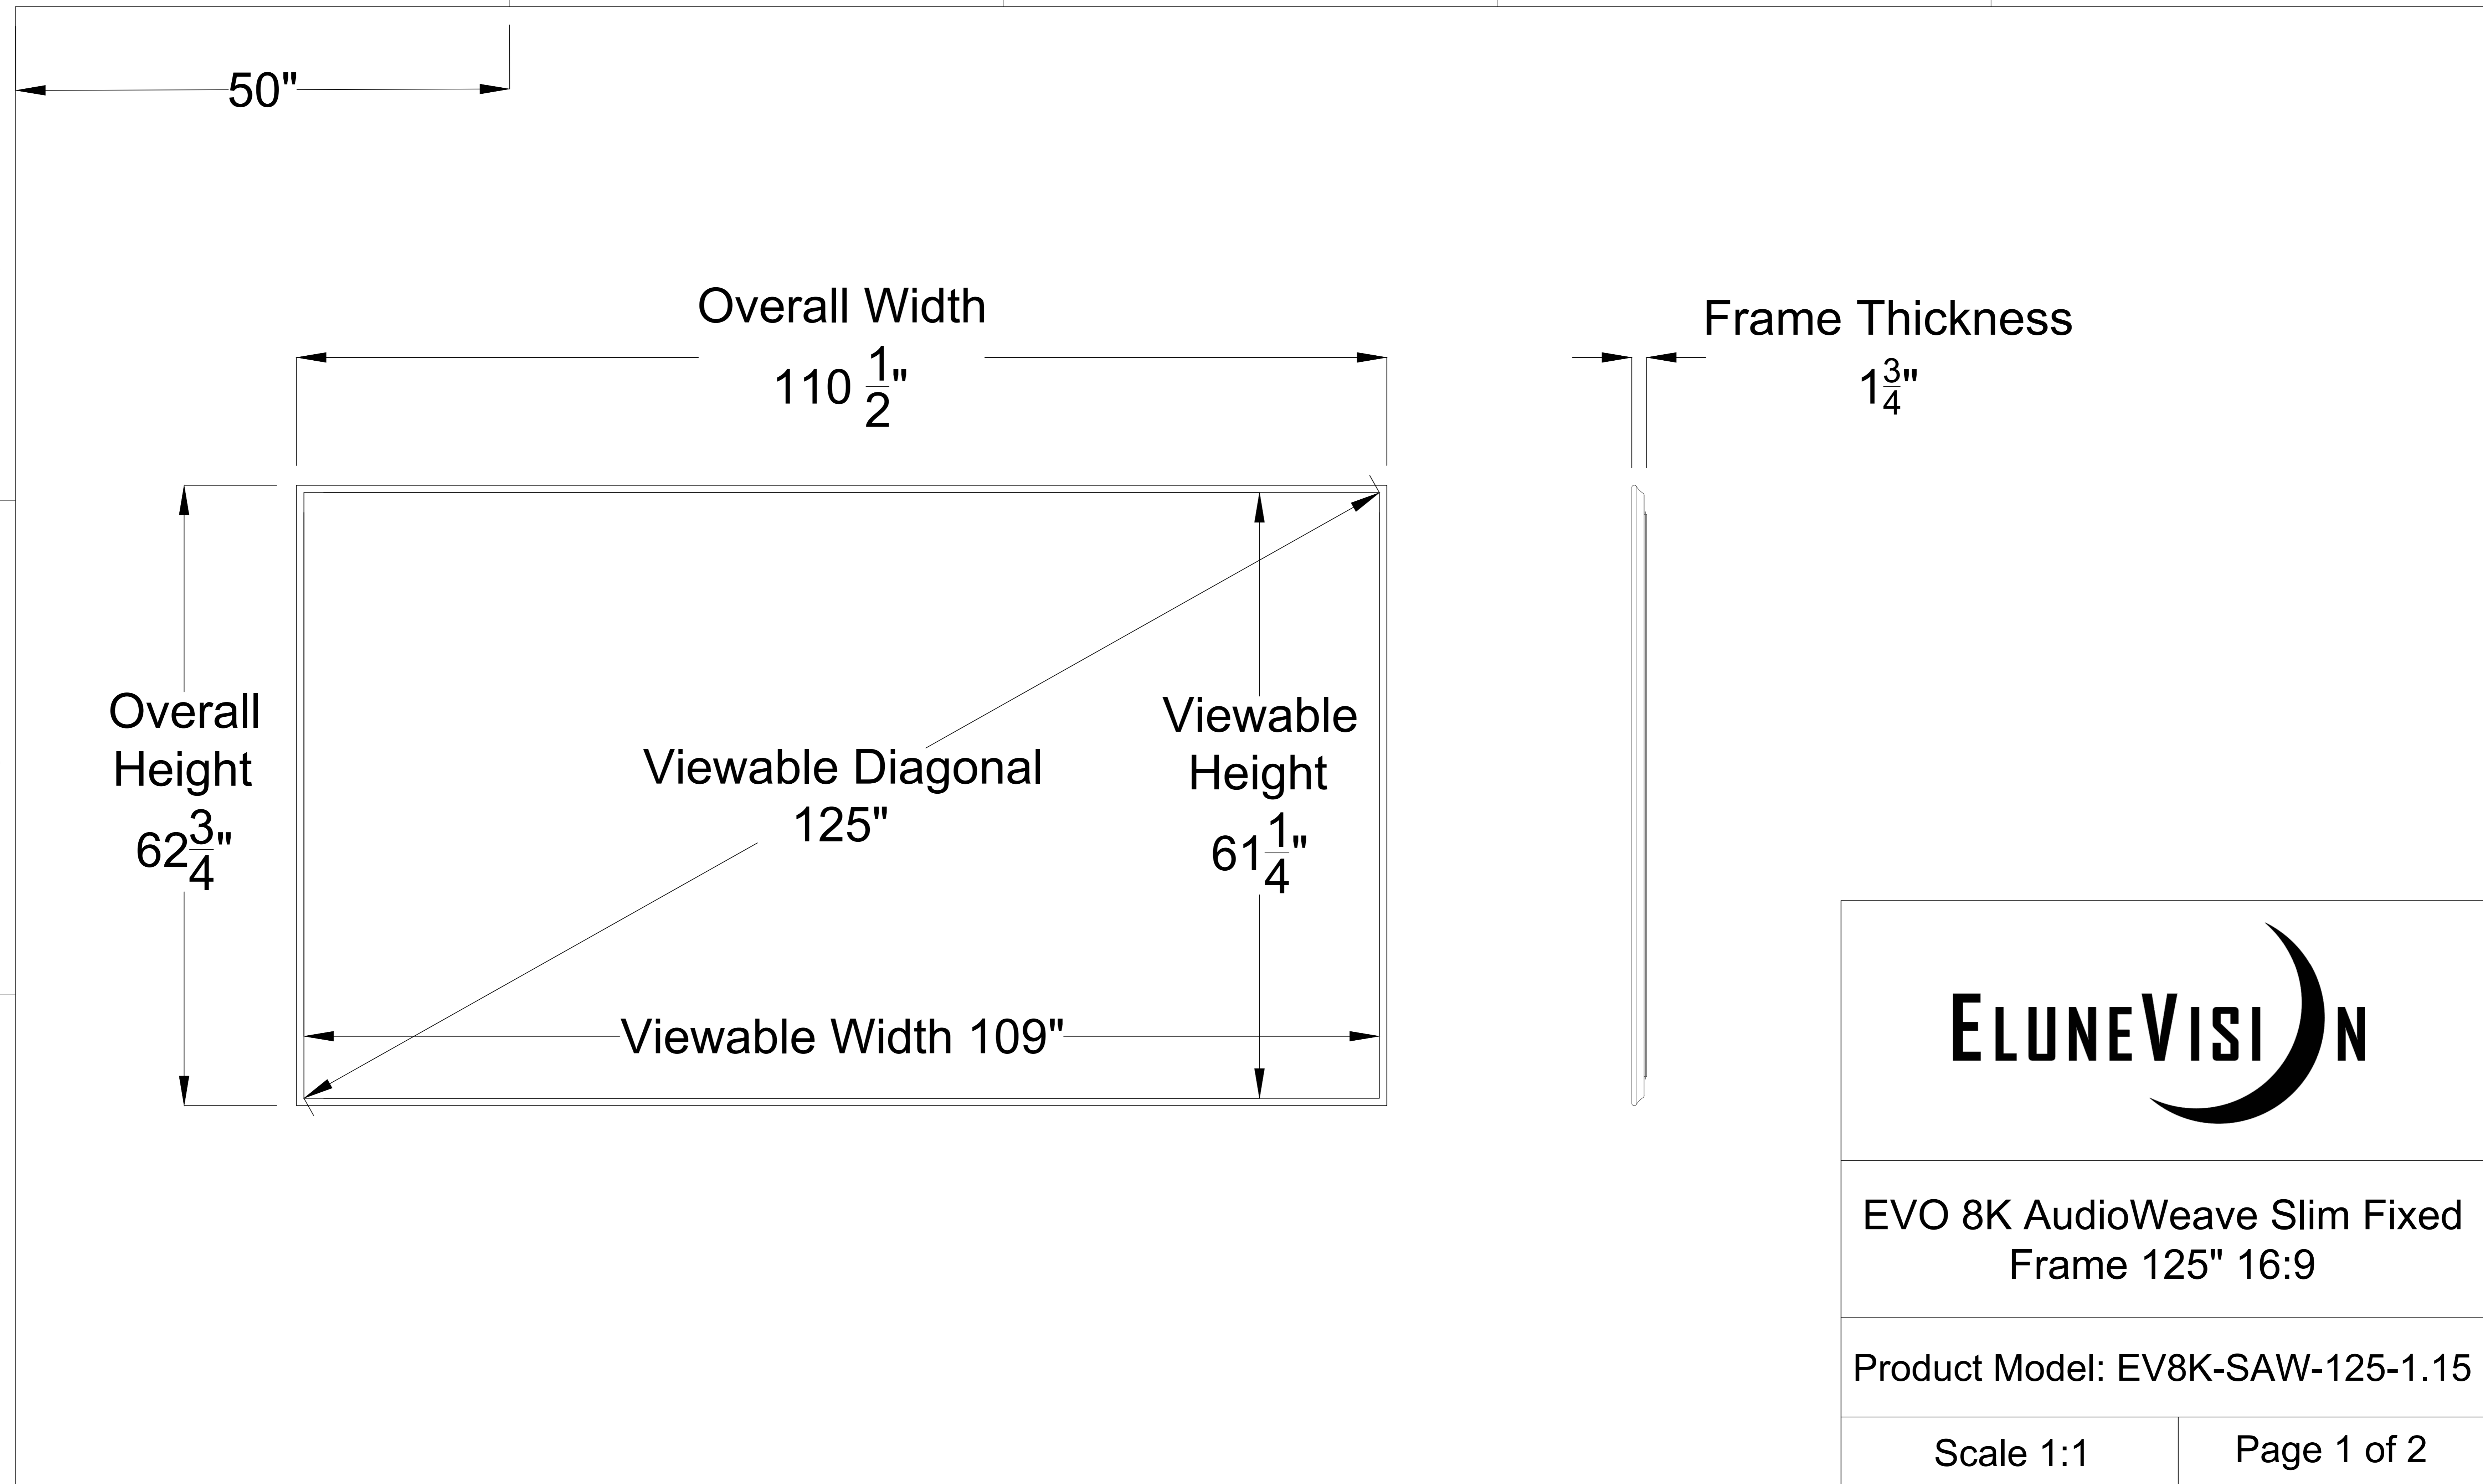

5 4 3 2 1

Overall Width  
 $110\frac{1}{2}$ "  
Overall Height  
 $62\frac{3}{4}$ "  
Viewable Diagonal  
125"  
Viewable Height  
 $61\frac{1}{4}$ "  
Viewable Width  
109"

Frame Thickness  
 $1\frac{3}{4}$ "

EVO 8K AudioWeave Slim Fixed  
Frame 125" 16:9

Product Model: EV8K-SAW-125-1.15

Scale 1:1

Page 1 of 2

5 4 3 2 1

Mounting  
Diagram

**ELUNEVISION**

EVO 8K AudioWeave Slim Fixed  
Frame 125" 16:9

Product Model: EV8K-SAW-125-1.15

Not to Scale  
Not to Proportion

Page 2 of 2